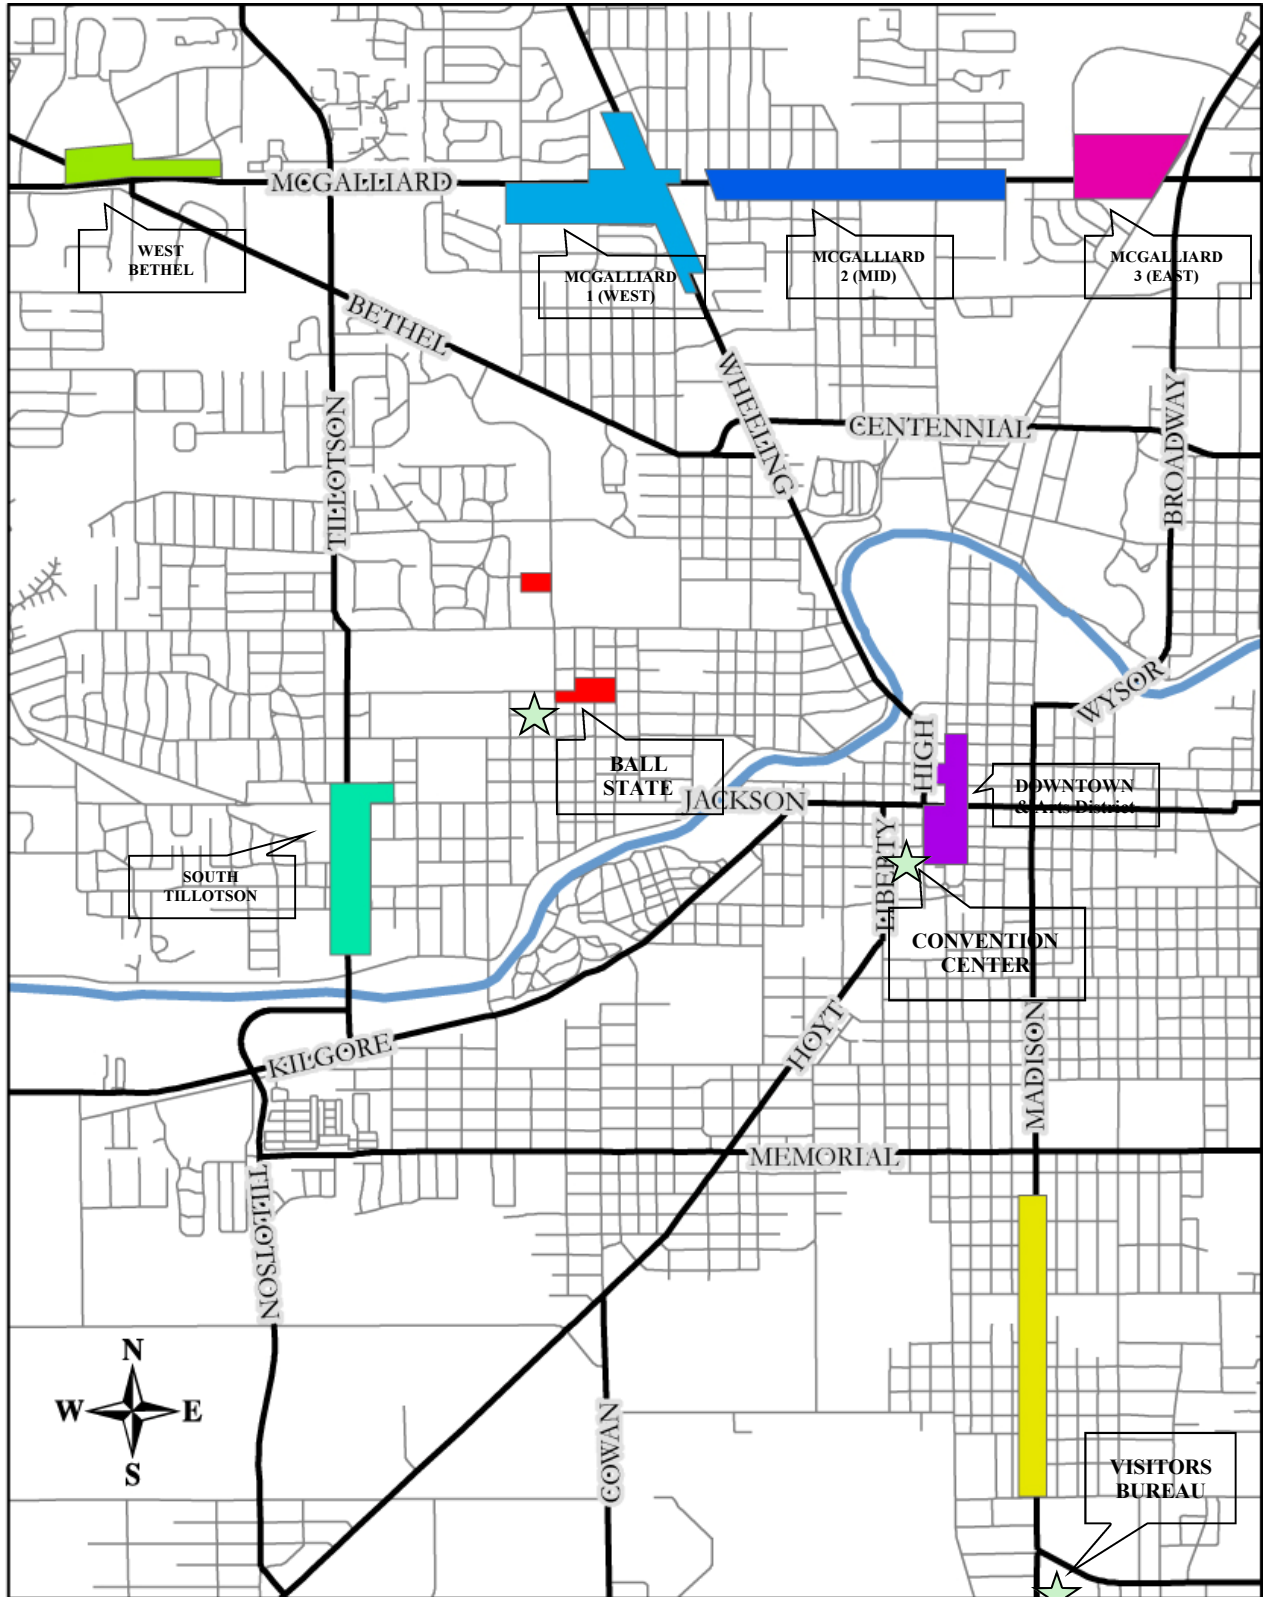

# MUNCIE DINING

See back for restaurant list.

## Legend

- |   |              |   |                 |
|---|--------------|---|-----------------|
|  | Ball State   |  | McGalliard 3    |
|  | Downtown     |  | South Madison   |
|  | McGalliard 1 |  | South Tillotson |
|  | McGalliard 2 |  | West Bethel     |