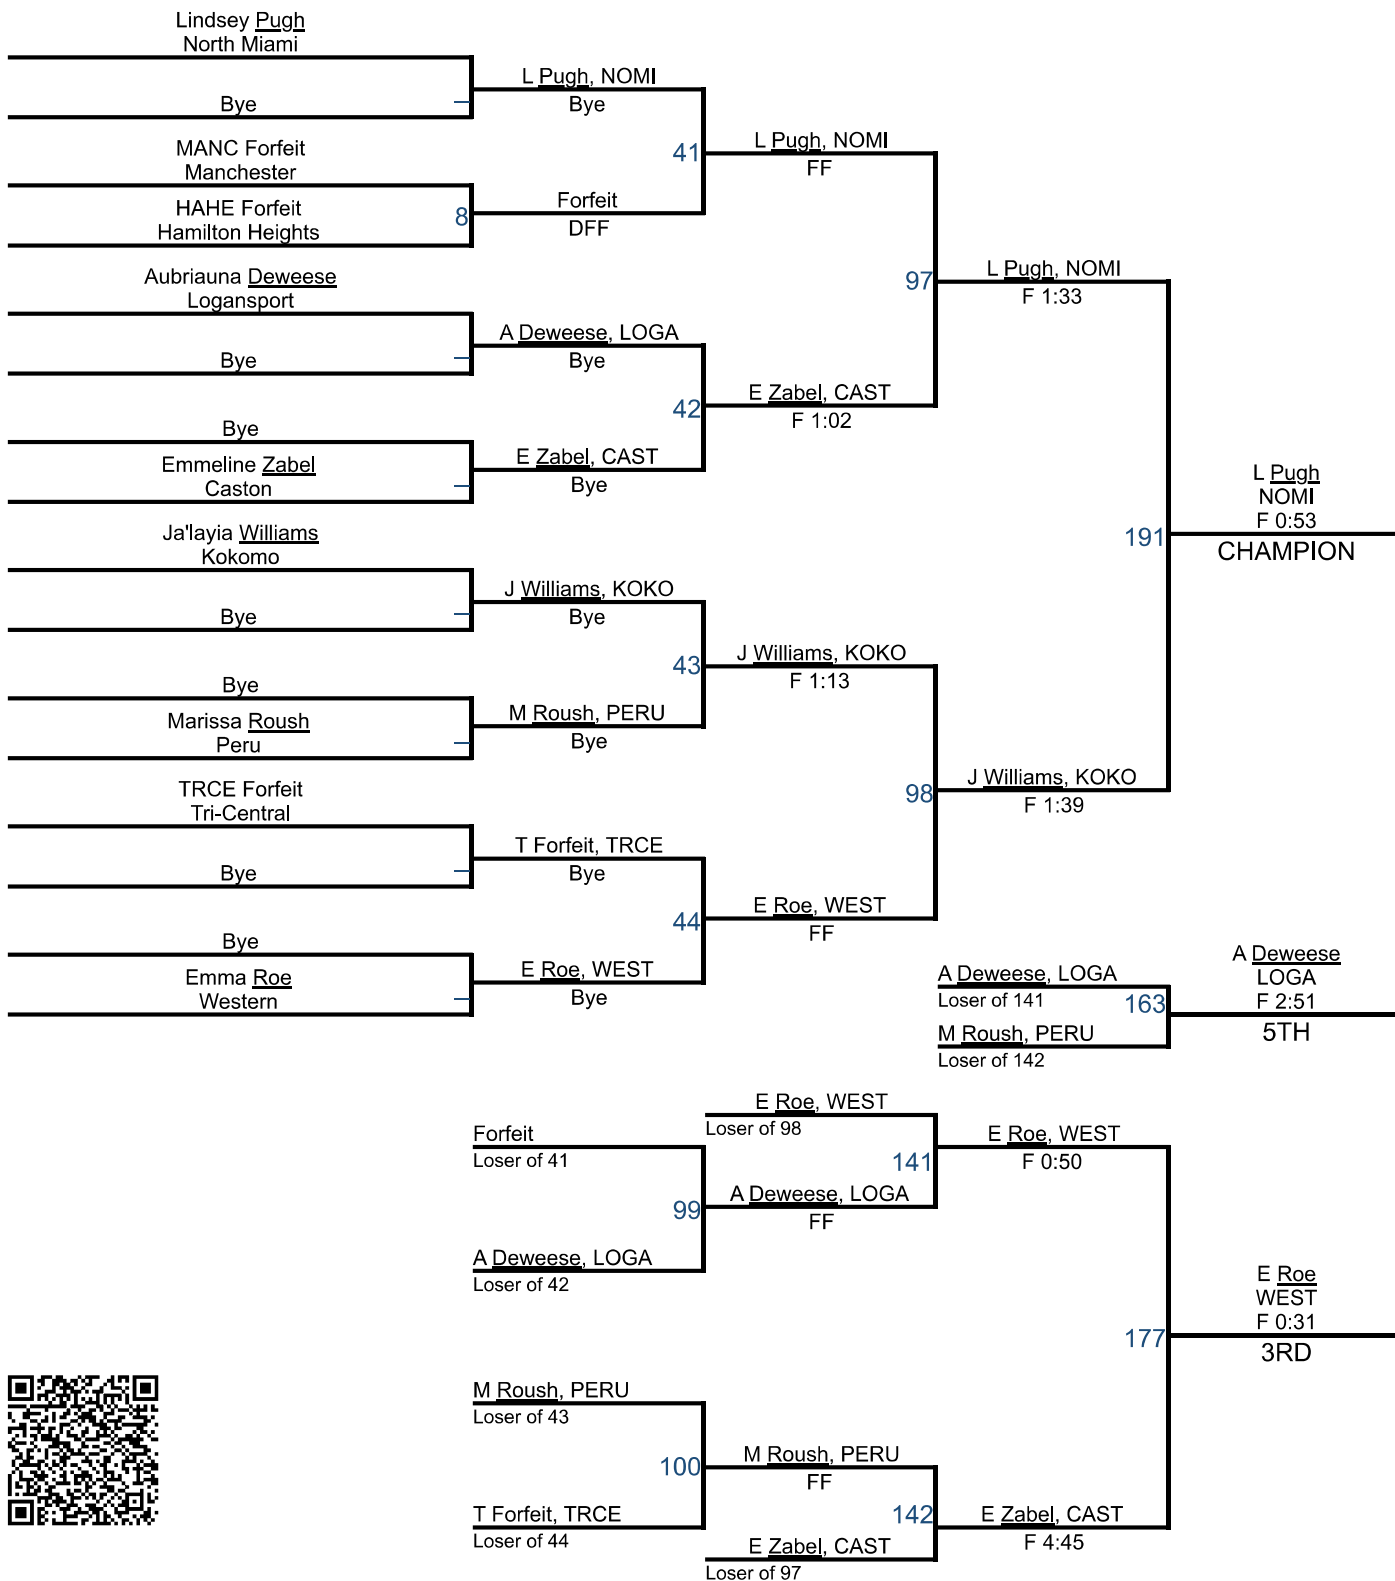

IHSAA GIRLS SECTIONAL - WESTERN D4

130