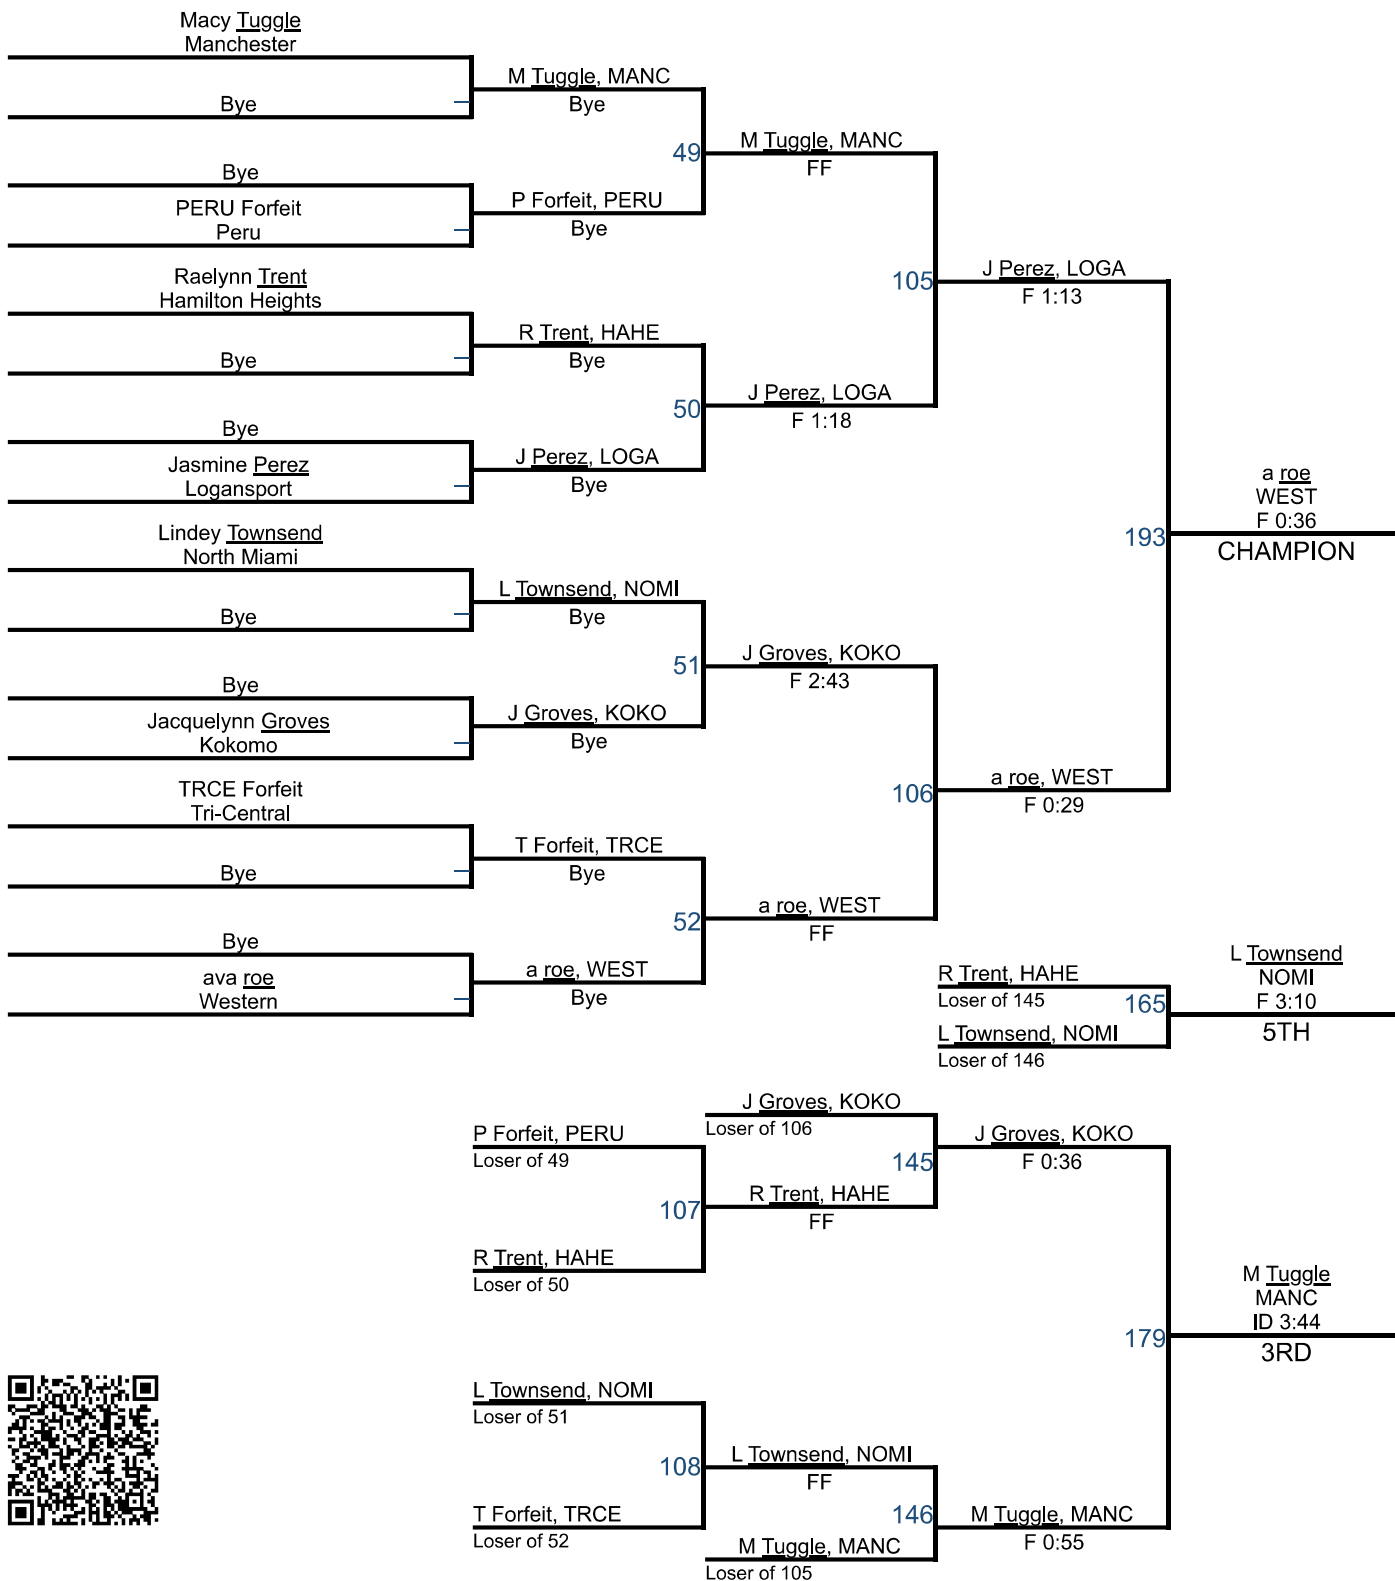

Team Scores

Actions ▾

All Rows ▾

Columns ▾

Total Rows: 15

RANK	NAME	2 WRESTLERS ↑ X	3 WEIGHTS ↑ X	1 POINTS
1st	Western, IN	13	13	270
2nd	Hamilton Heights, IN	12	12	194
3rd	Kokomo, IN	9	9	168
4th	North Miami, IN	7	7	151
5th	Logansport, IN	9	9	135
6th	Manchester, IN	5	5	85.5
7th	Tri-Central, IN	6	6	83

RANK	NAME	2 WRESTLERS ↑ X	3 WEIGHTS ↑ X	1 POINTS
8th	Northfield, IN	4	4	69.5
9th	Peru, IN	5	5	57
10th	Pioneer, IN	3	3	35
10th	Northwestern, IN	3	3	35
12th	Caston, IN	2	2	29
13th	Tipton, IN	1	1	28
14th	Maconaquah, IN	1	1	20
15th	Taylor, IN	2	2	18

IHSAA GIRLS SECTIONAL - WESTERN D4

130

IHSAA GIRLS SECTIONAL - WESTERN D4

IHSAA GIRLS SECTIONAL - WESTERN D4

140

IHSAA GIRLS SECTIONAL - WESTERN D4

IHSAA GIRLS SECTIONAL - WESTERN D4

170