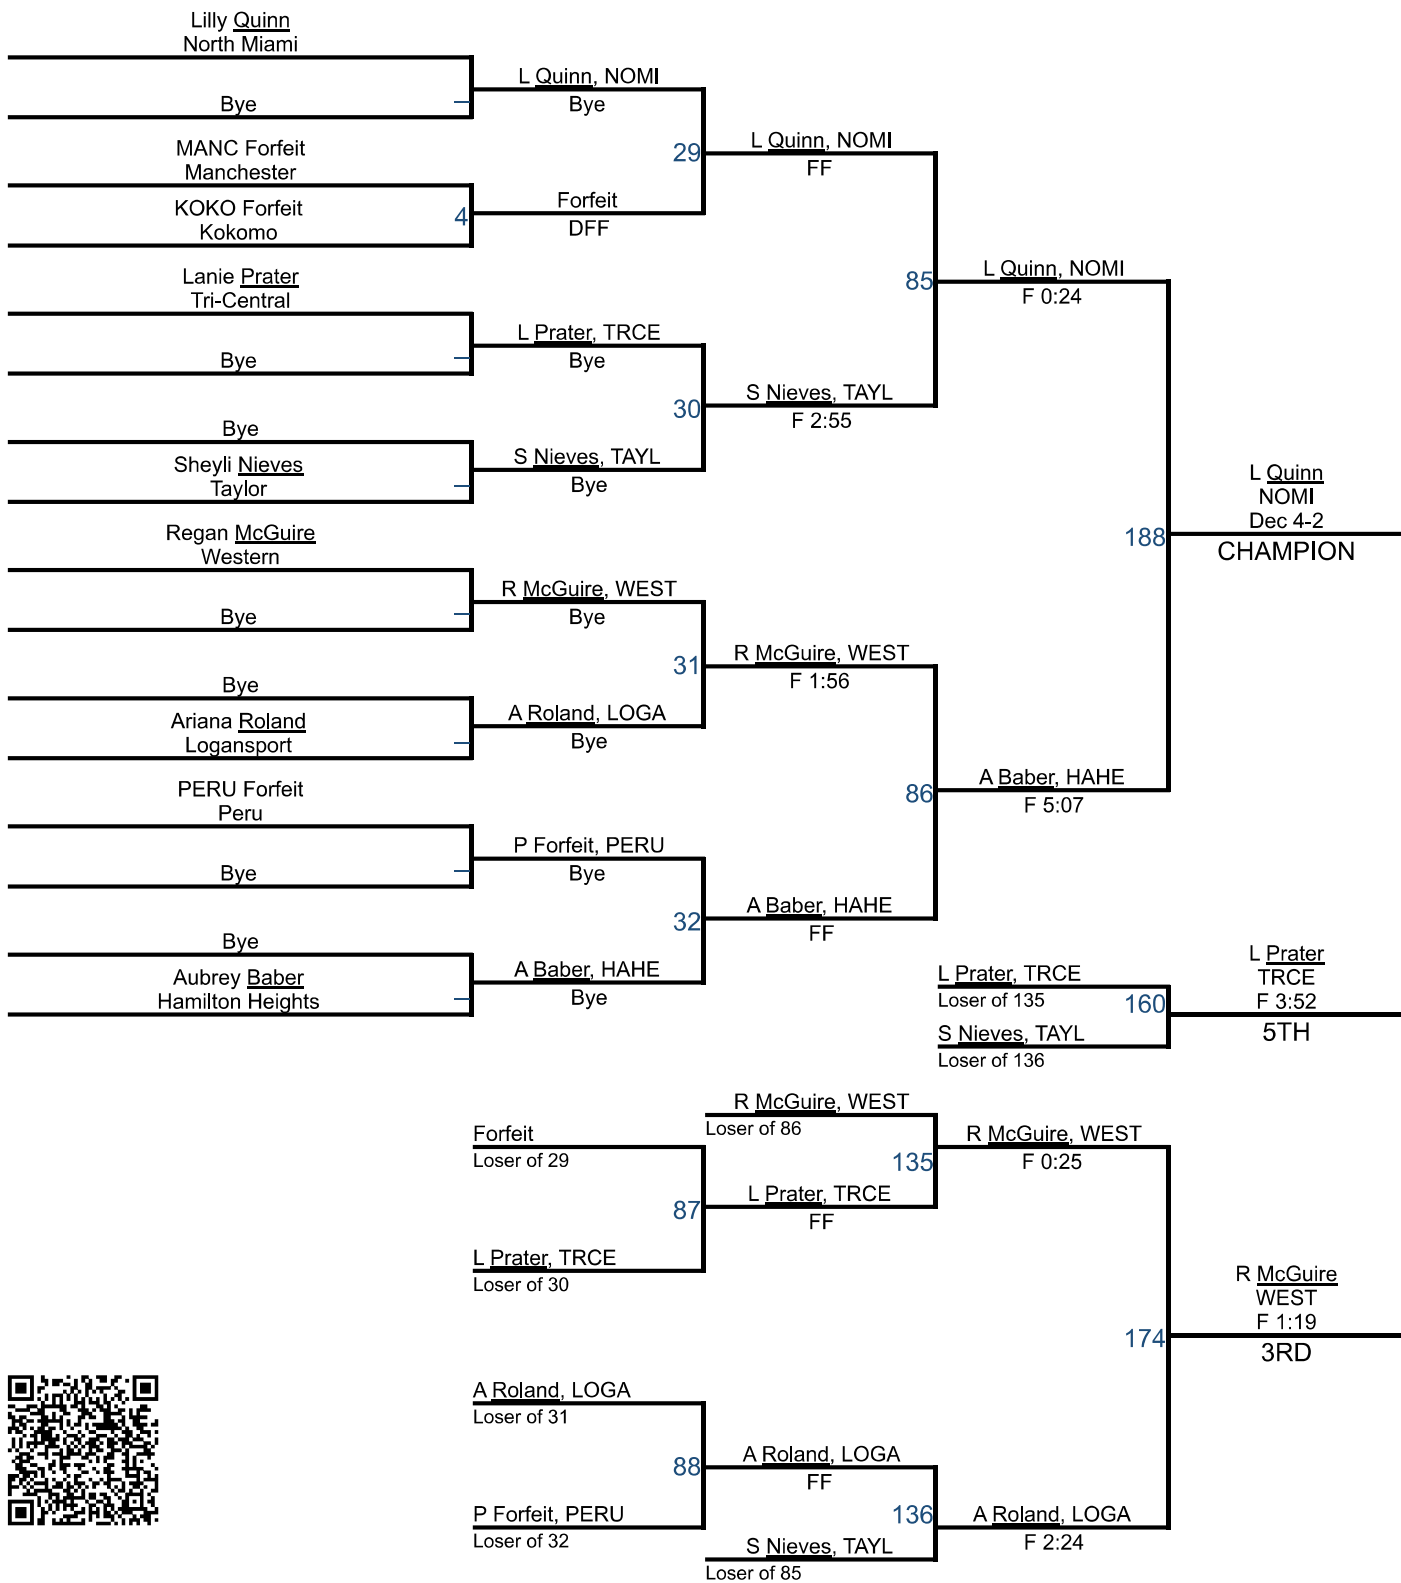

RANK	NAME	2 WRESTLERS ↑ X	3 WEIGHTS ↑ X	1 POINTS
8th	Northfield, IN	4	4	69.5
9th	Peru, IN	5	5	57
10th	Pioneer, IN	3	3	35
10th	Northwestern, IN	3	3	35
12th	Caston, IN	2	2	29
13th	Tipton, IN	1	1	28
14th	Maconaquah, IN	1	1	20
15th	Taylor, IN	2	2	18

IHSAA GIRLS SECTIONAL - WESTERN D4

IHSAA GIRLS SECTIONAL - WESTERN D4

IHSAA GIRLS SECTIONAL - WESTERN D4

IHSAA GIRLS SECTIONAL - WESTERN D4

IHSAA GIRLS SECTIONAL - WESTERN D4

120

IHSAA GIRLS SECTIONAL - WESTERN D4