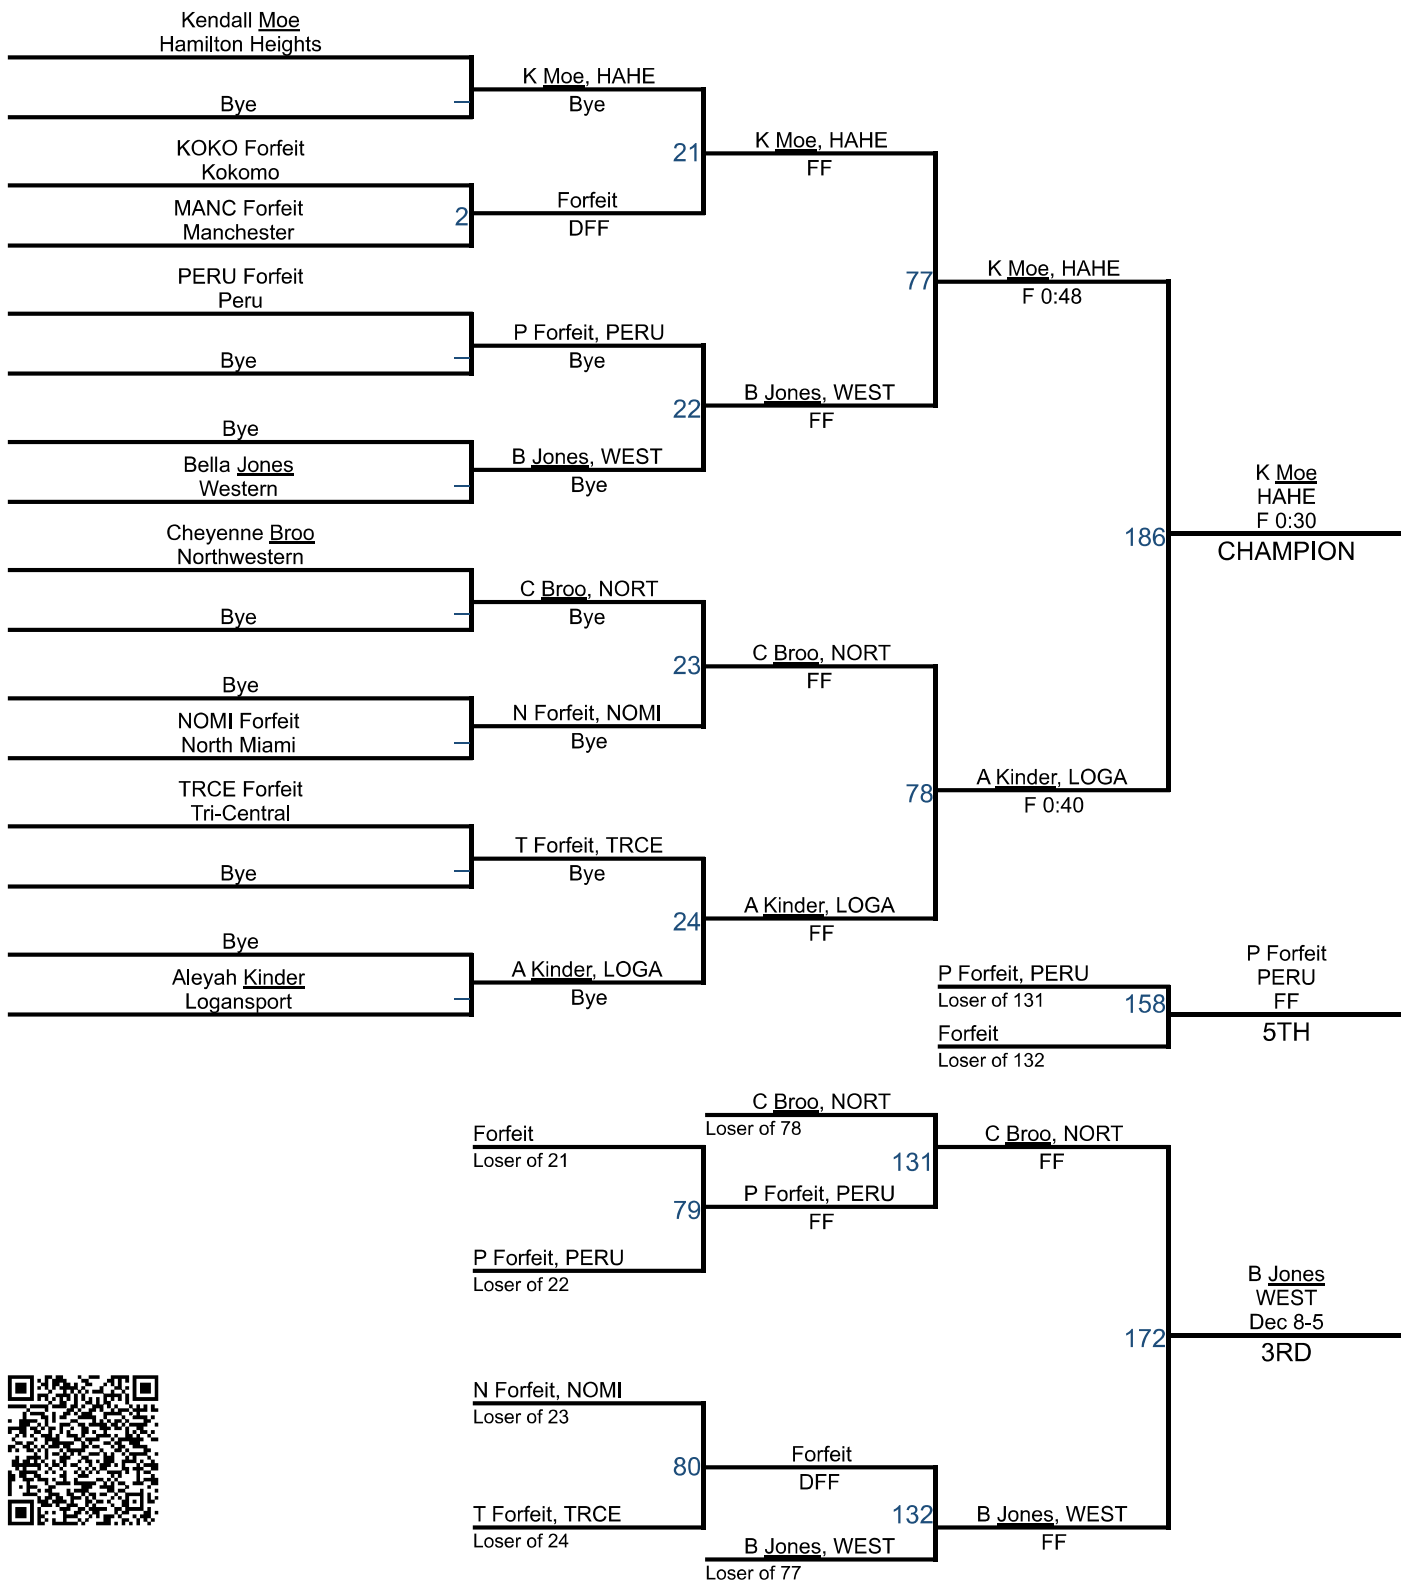

IHSAA GIRLS SECTIONAL - WESTERN D4