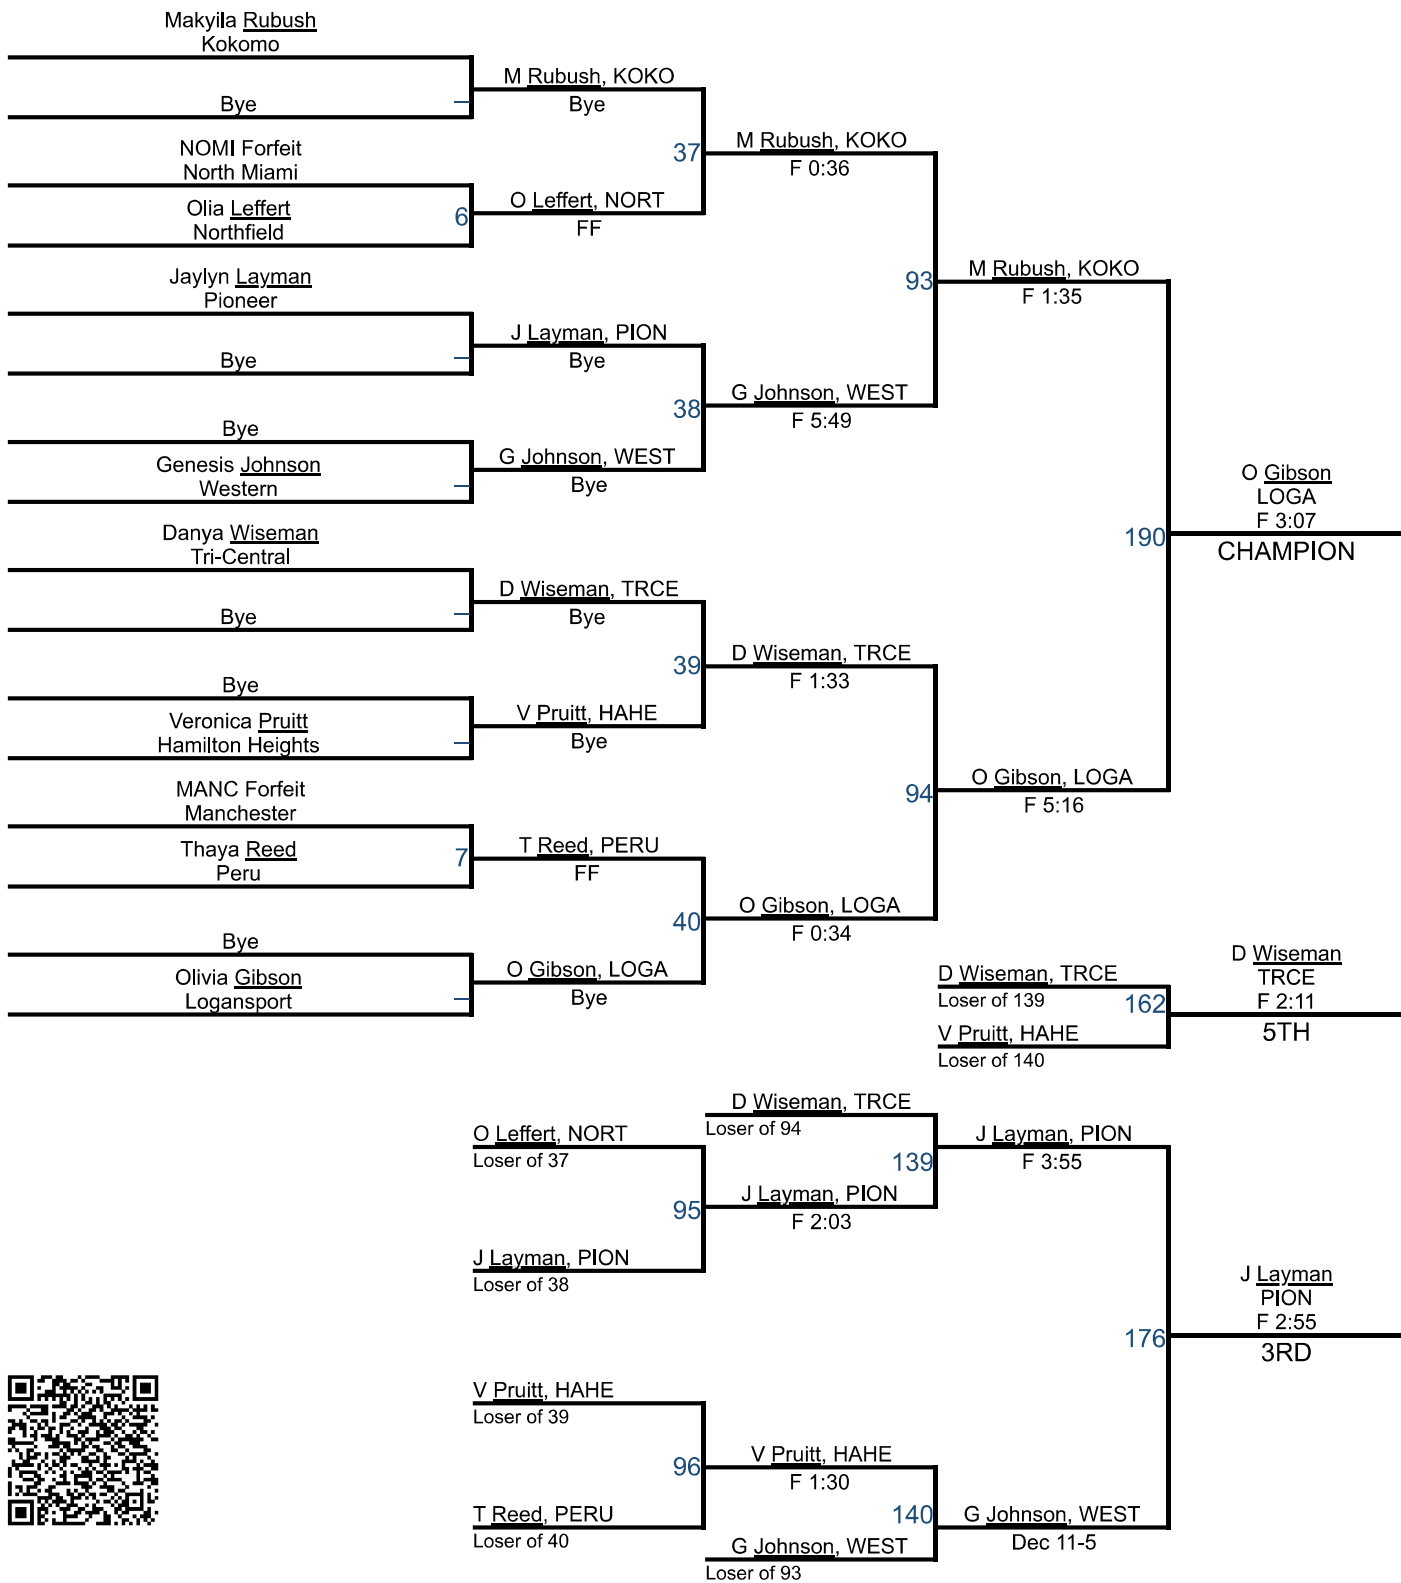

Team Scores

Actions ▾

All Rows ▾

Columns ▾

Total Rows: 15

RANK	NAME	2 WRESTLERS ↑ X	3 WEIGHTS ↑ X	1 POINTS
1st	Western, IN	13	13	270
2nd	Hamilton Heights, IN	12	12	194
3rd	Kokomo, IN	9	9	168
4th	North Miami, IN	7	7	151
5th	Logansport, IN	9	9	135
6th	Manchester, IN	5	5	85.5
7th	Tri-Central, IN	6	6	83

RANK	NAME	2 WRESTLERS ↑ X	3 WEIGHTS ↑ X	1 POINTS
8th	Northfield, IN	4	4	69.5
9th	Peru, IN	5	5	57
10th	Pioneer, IN	3	3	35
10th	Northwestern, IN	3	3	35
12th	Caston, IN	2	2	29
13th	Tipton, IN	1	1	28
14th	Maconaquah, IN	1	1	20
15th	Taylor, IN	2	2	18

IHSAA GIRLS SECTIONAL - WESTERN D4

IHSAA GIRLS SECTIONAL - WESTERN D4

IHSAA GIRLS SECTIONAL - WESTERN D4

IHSAA GIRLS SECTIONAL - WESTERN D4

IHSAA GIRLS SECTIONAL - WESTERN D4

120

IHSAA GIRLS SECTIONAL - WESTERN D4