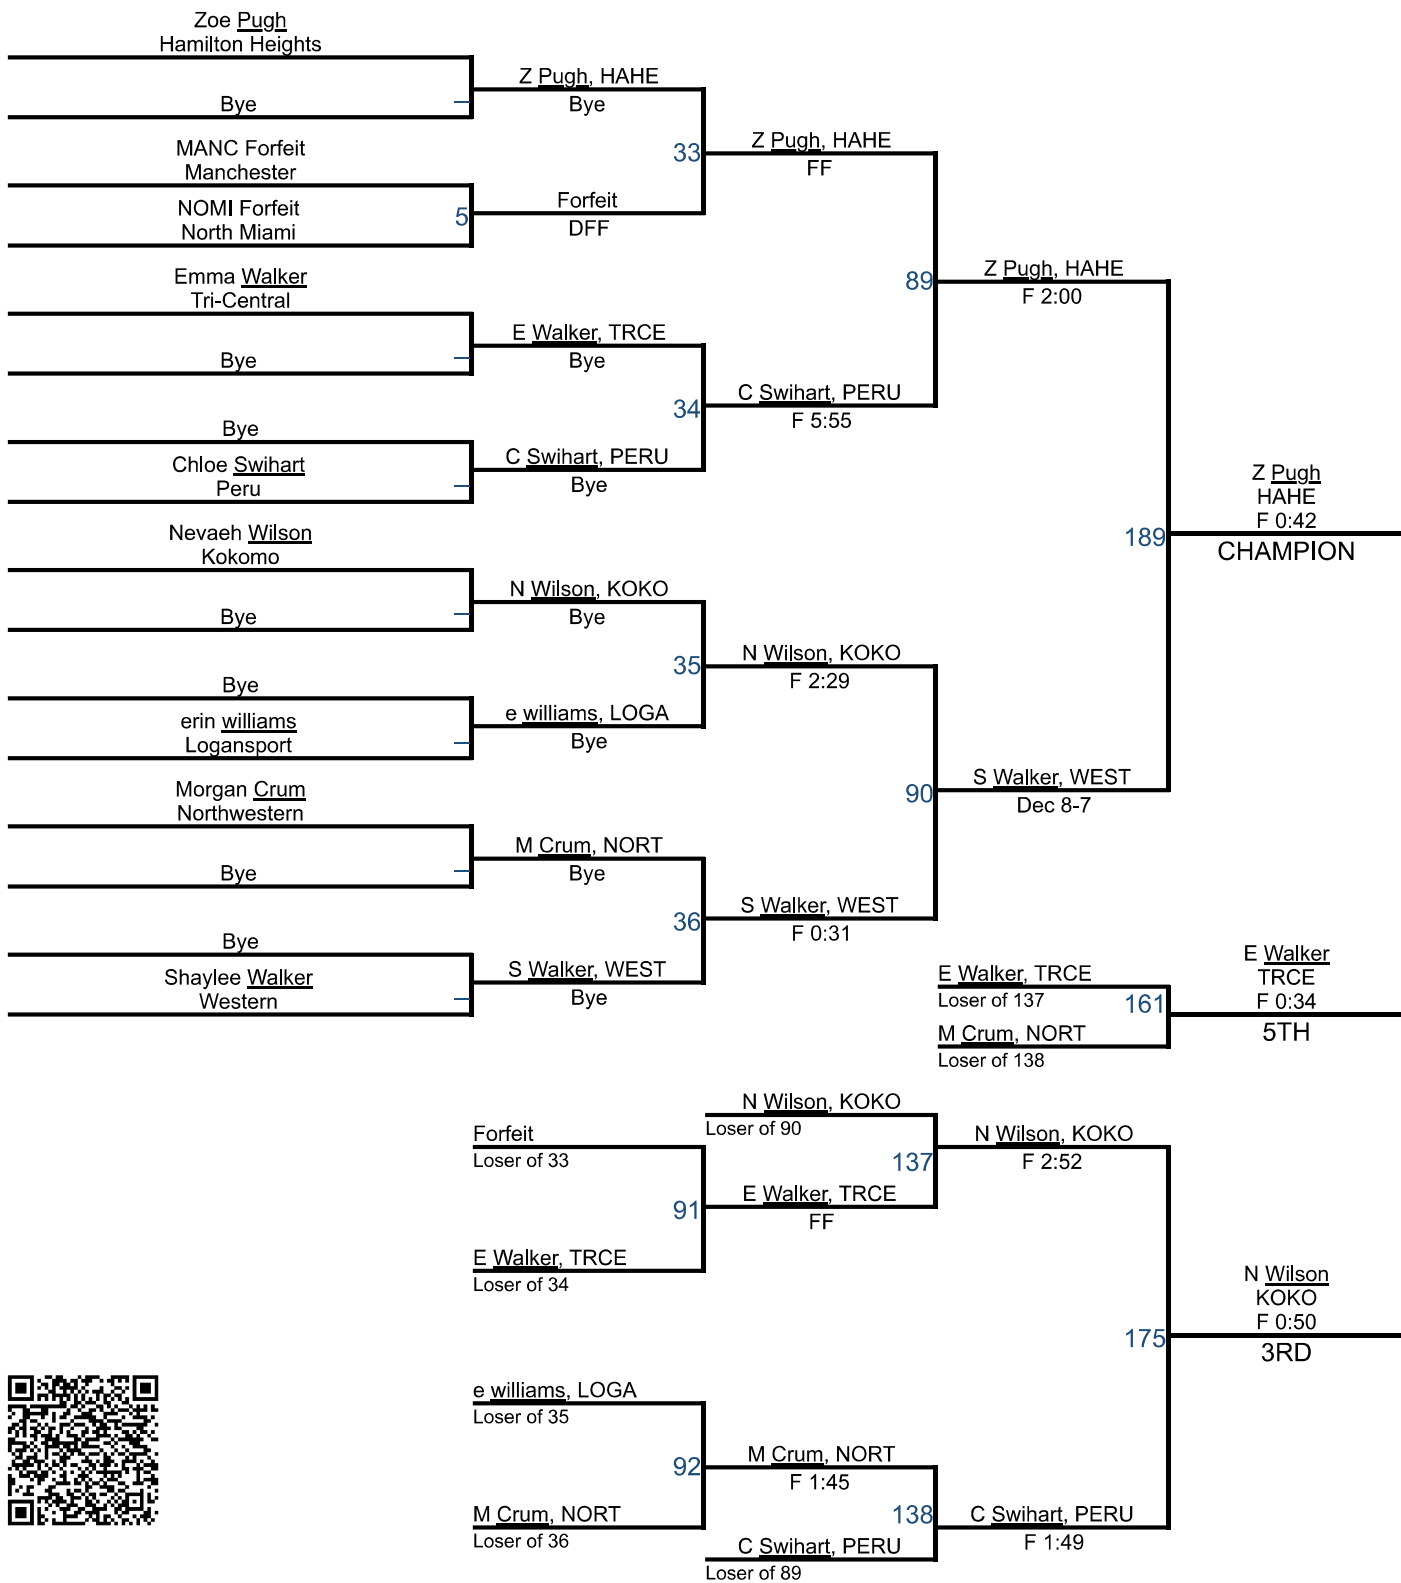

Team Scores

Actions ▾

All Rows ▾

Columns ▾

Total Rows: 15

RANK	NAME	2 WRESTLERS ↑ X	3 WEIGHTS ↑ X	1 POINTS
1st	Western, IN	13	13	270
2nd	Hamilton Heights, IN	12	12	194
3rd	Kokomo, IN	9	9	168
4th	North Miami, IN	7	7	151
5th	Logansport, IN	9	9	135
6th	Manchester, IN	5	5	85.5
7th	Tri-Central, IN	6	6	83

RANK	NAME	2 WRESTLERS ↑ X	3 WEIGHTS ↑ X	1 POINTS
8th	Northfield, IN	4	4	69.5
9th	Peru, IN	5	5	57
10th	Pioneer, IN	3	3	35
10th	Northwestern, IN	3	3	35
12th	Caston, IN	2	2	29
13th	Tipton, IN	1	1	28
14th	Maconaquah, IN	1	1	20
15th	Taylor, IN	2	2	18

IHSAA GIRLS SECTIONAL - WESTERN D4

IHSAA GIRLS SECTIONAL - WESTERN D4

IHSAA GIRLS SECTIONAL - WESTERN D4

IHSAA GIRLS SECTIONAL - WESTERN D4

IHSAA GIRLS SECTIONAL - WESTERN D4

120

IHSAA GIRLS SECTIONAL - WESTERN D4