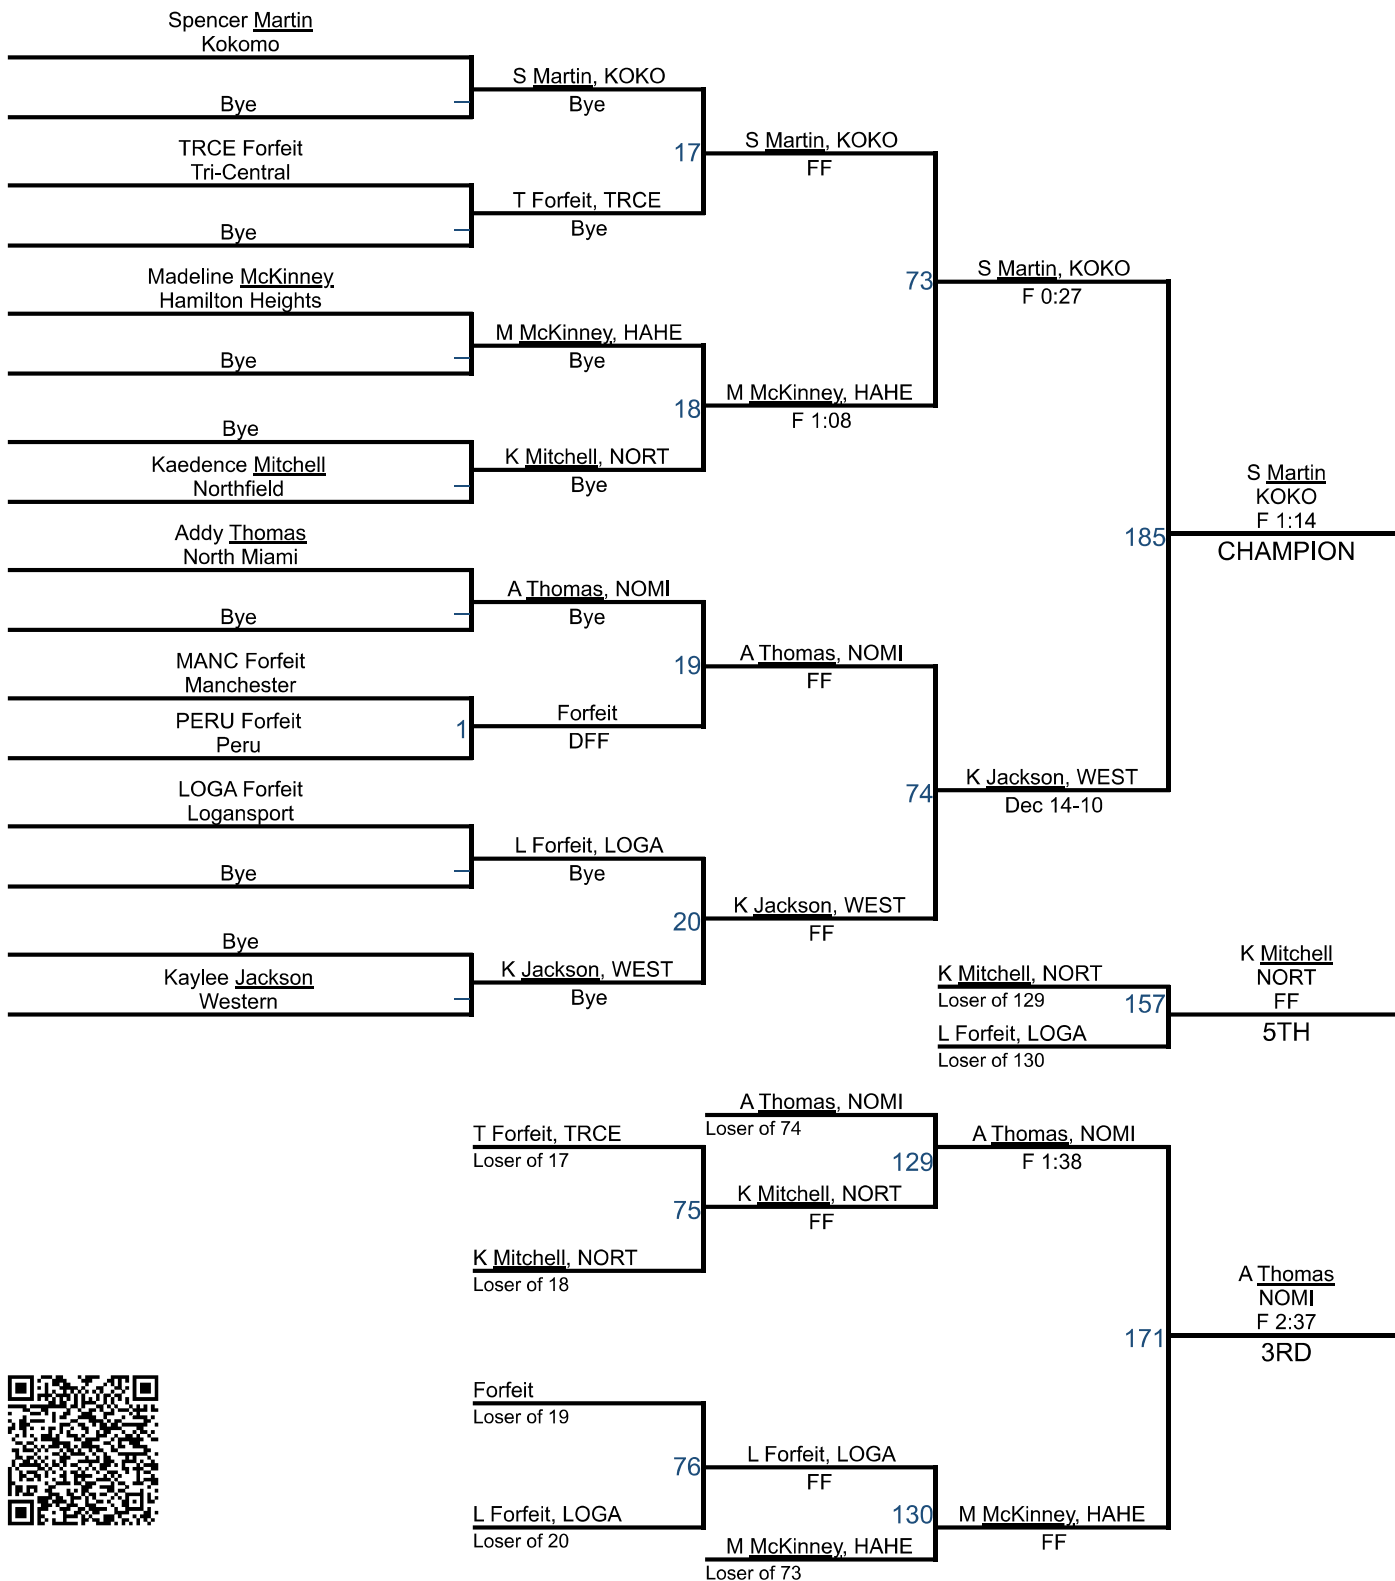

IHSAA GIRLS SECTIONAL - WESTERN D4