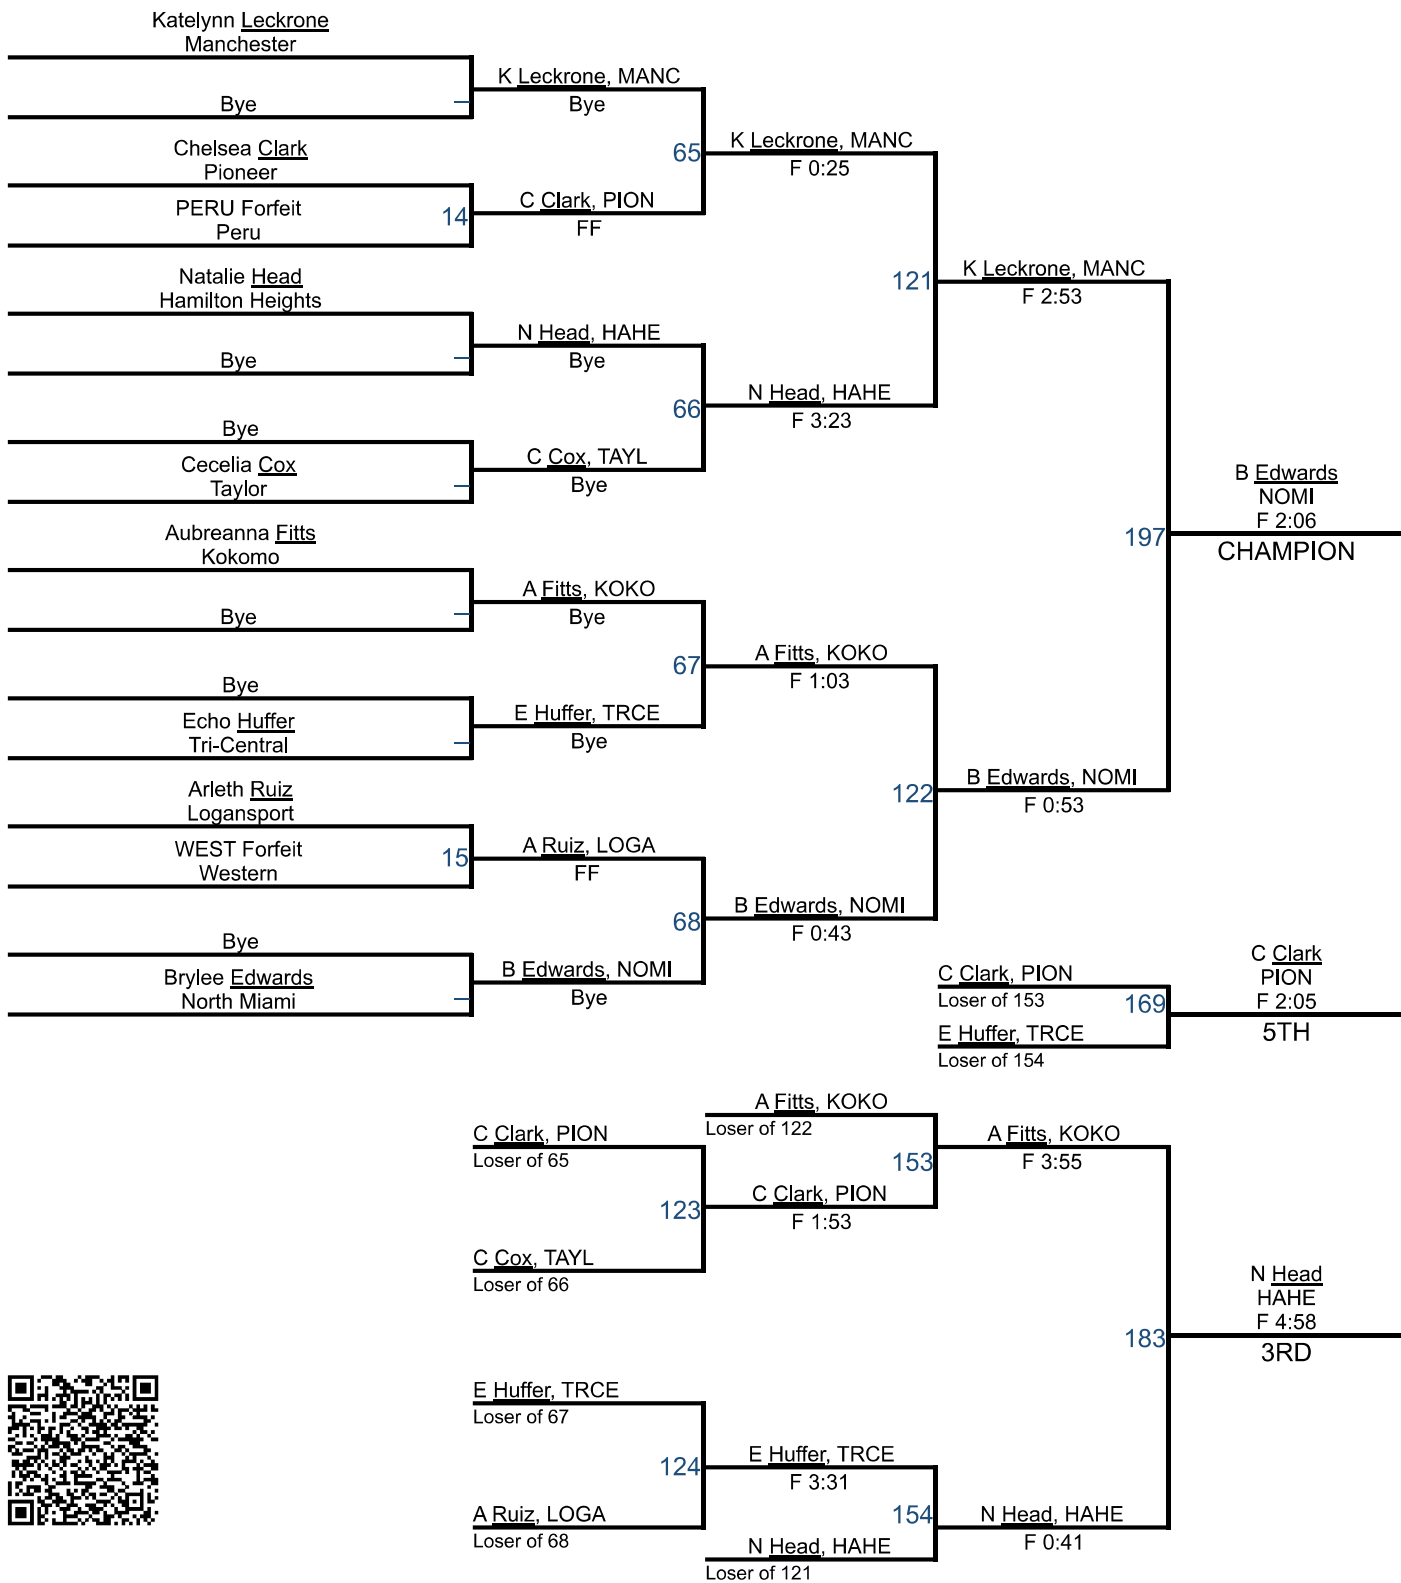

IHSAA GIRLS SECTIONAL - WESTERN D4

190