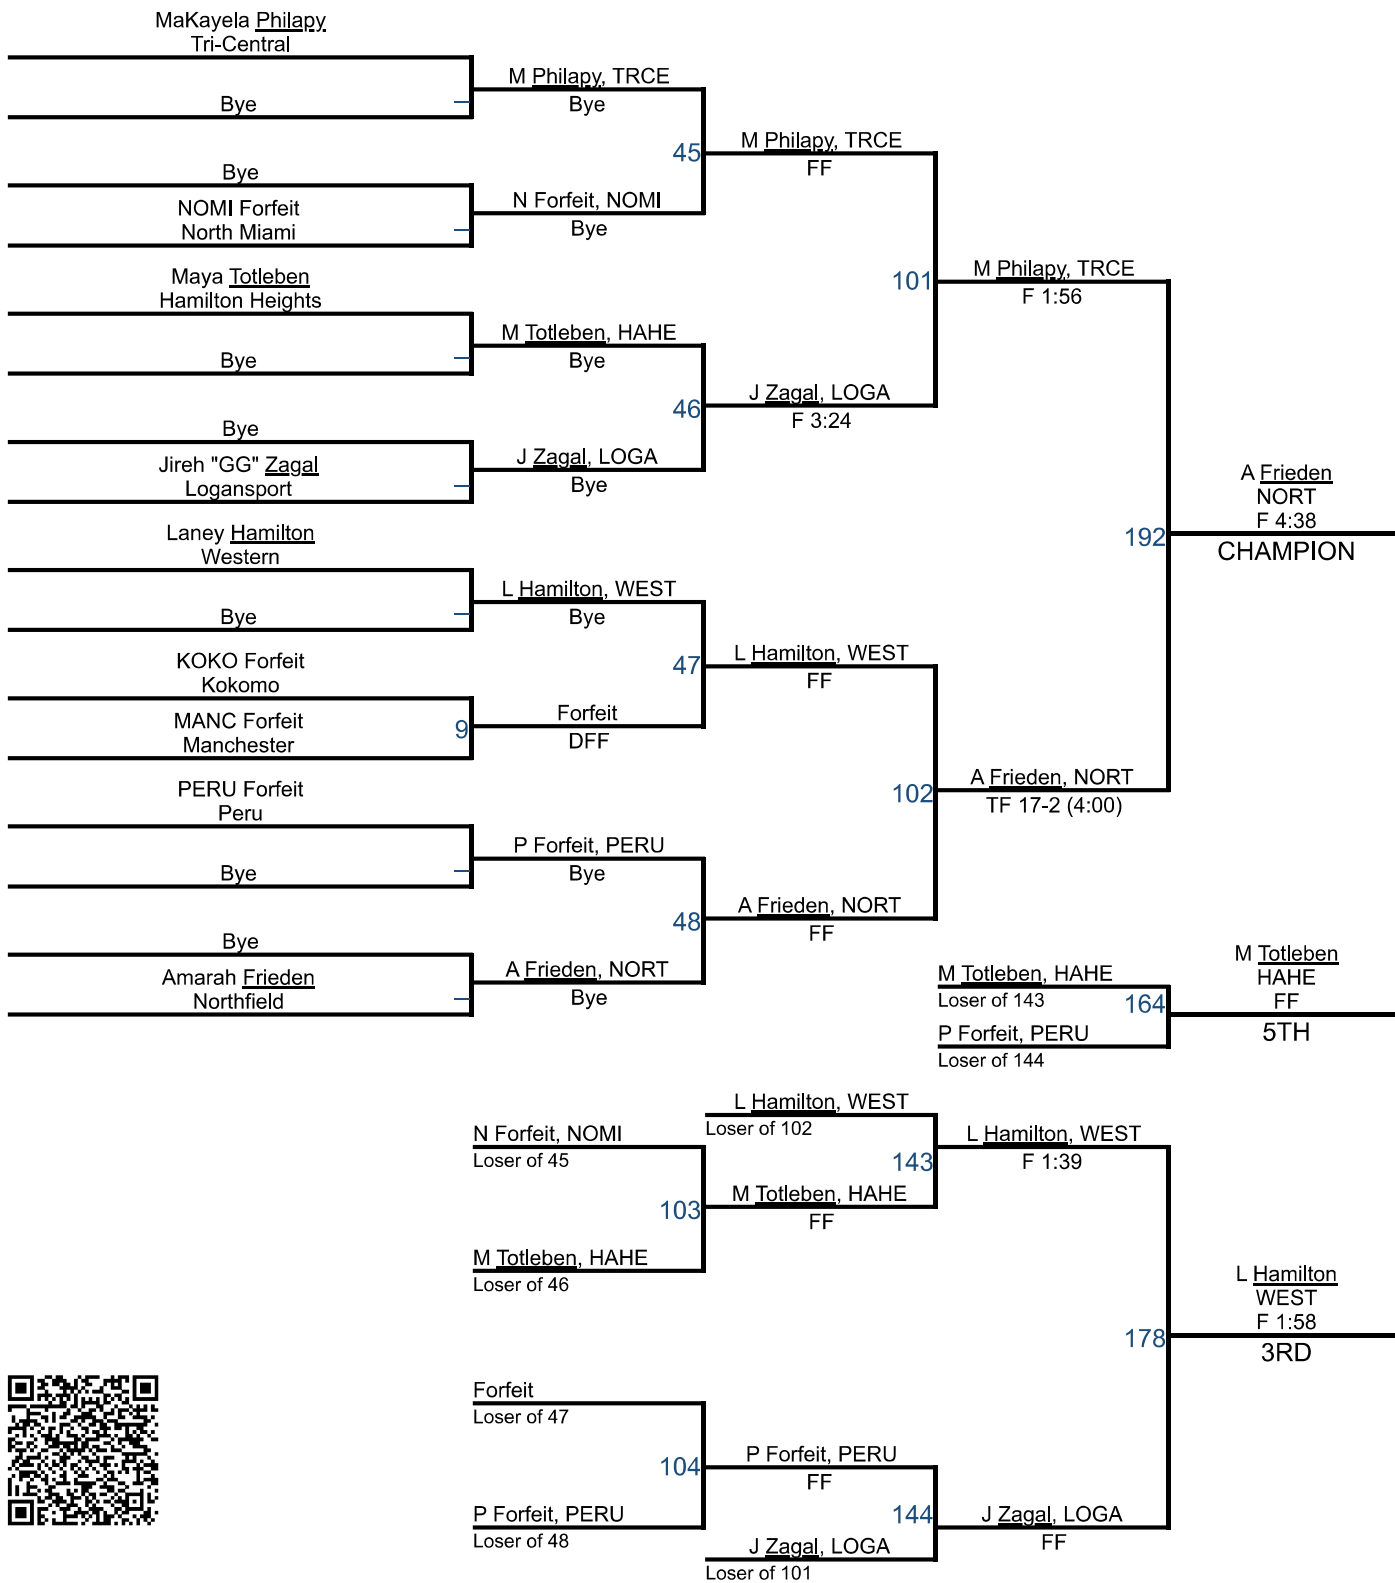

IHSAA GIRLS SECTIONAL - WESTERN D4