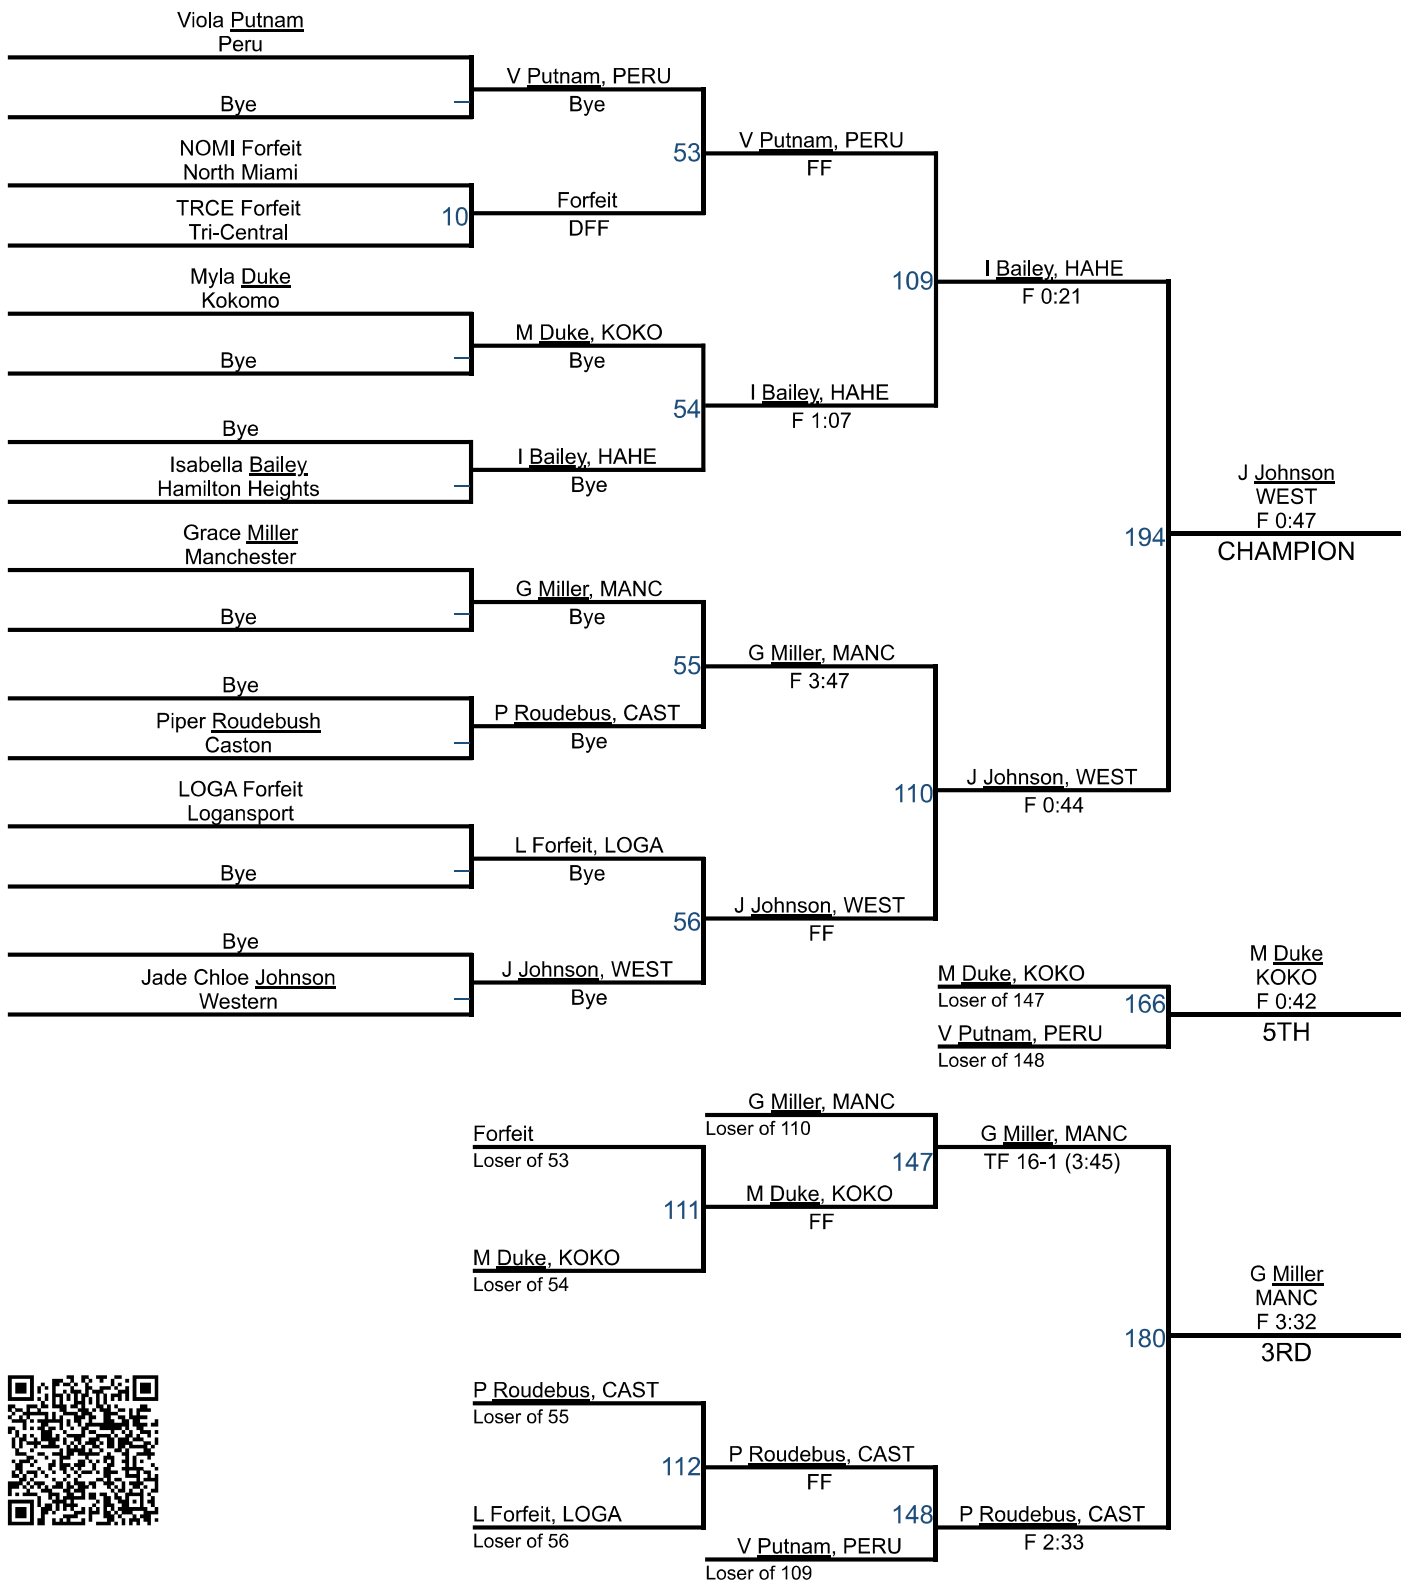

Team Scores

Actions ▾

All Rows ▾

Columns ▾

Total Rows: 15

RANK	NAME	2 WRESTLERS ↑ X	3 WEIGHTS ↑ X	1 POINTS
1st	Western, IN	13	13	270
2nd	Hamilton Heights, IN	12	12	194
3rd	Kokomo, IN	9	9	168
4th	North Miami, IN	7	7	151
5th	Logansport, IN	9	9	135
6th	Manchester, IN	5	5	85.5
7th	Tri-Central, IN	6	6	83

RANK	NAME	2 WRESTLERS ↑ X	3 WEIGHTS ↑ X	1 POINTS
8th	Northfield, IN	4	4	69.5
9th	Peru, IN	5	5	57
10th	Pioneer, IN	3	3	35
10th	Northwestern, IN	3	3	35
12th	Caston, IN	2	2	29
13th	Tipton, IN	1	1	28
14th	Maconaquah, IN	1	1	20
15th	Taylor, IN	2	2	18

IHSAA GIRLS SECTIONAL - WESTERN D4

130

IHSAA GIRLS SECTIONAL - WESTERN D4

IHSAA GIRLS SECTIONAL - WESTERN D4

140

IHSAA GIRLS SECTIONAL - WESTERN D4

IHSAA GIRLS SECTIONAL - WESTERN D4

170