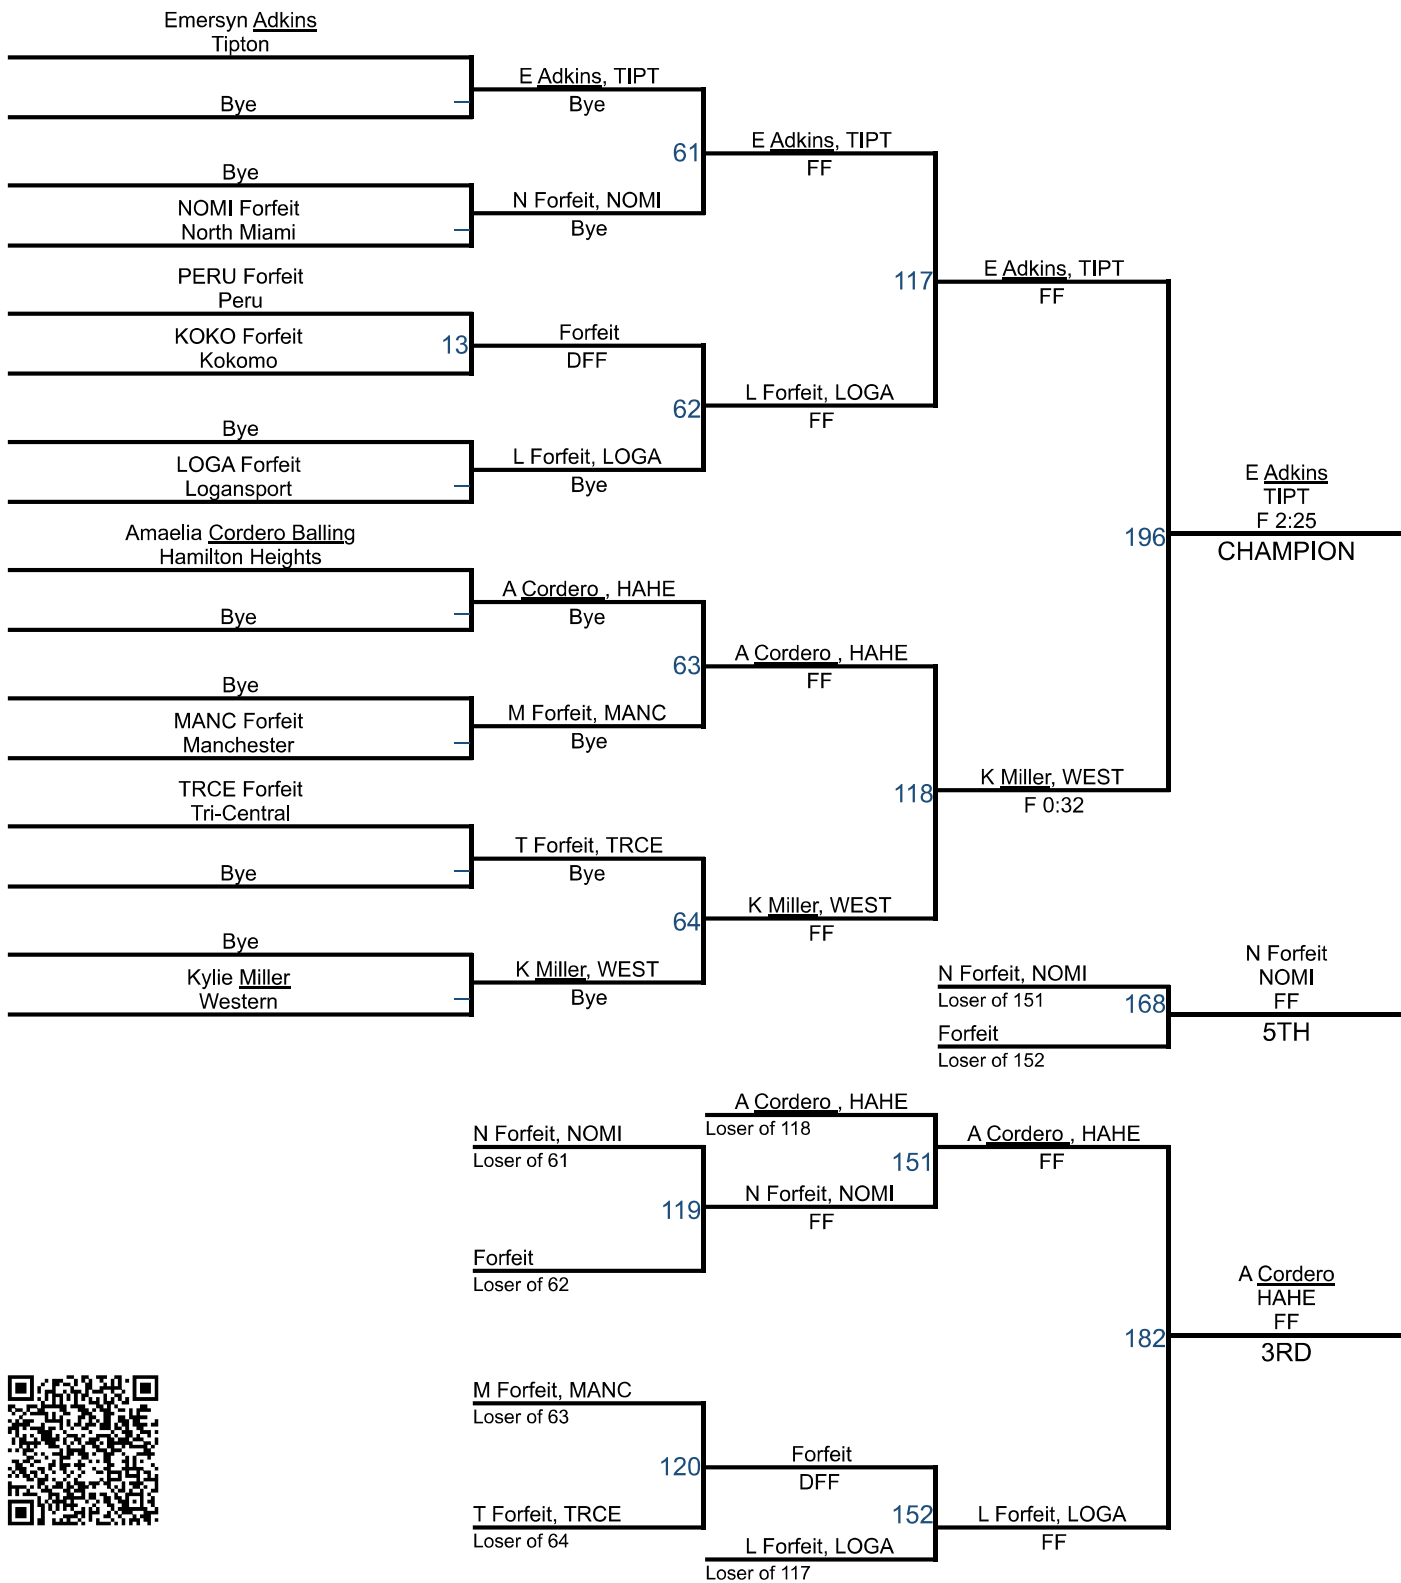

Team Scores

Actions ▾

All Rows ▾

Columns ▾

Total Rows: 15

RANK	NAME	2 WRESTLERS ↑ X	3 WEIGHTS ↑ X	1 POINTS
1st	Western, IN	13	13	270
2nd	Hamilton Heights, IN	12	12	194
3rd	Kokomo, IN	9	9	168
4th	North Miami, IN	7	7	151
5th	Logansport, IN	9	9	135
6th	Manchester, IN	5	5	85.5
7th	Tri-Central, IN	6	6	83

RANK	NAME	2 WRESTLERS ↑ X	3 WEIGHTS ↑ X	1 POINTS
8th	Northfield, IN	4	4	69.5
9th	Peru, IN	5	5	57
10th	Pioneer, IN	3	3	35
10th	Northwestern, IN	3	3	35
12th	Caston, IN	2	2	29
13th	Tipton, IN	1	1	28
14th	Maconaquah, IN	1	1	20
15th	Taylor, IN	2	2	18

IHSAA GIRLS SECTIONAL - WESTERN D4

130

IHSAA GIRLS SECTIONAL - WESTERN D4

IHSAA GIRLS SECTIONAL - WESTERN D4

140

IHSAA GIRLS SECTIONAL - WESTERN D4

IHSAA GIRLS SECTIONAL - WESTERN D4

170