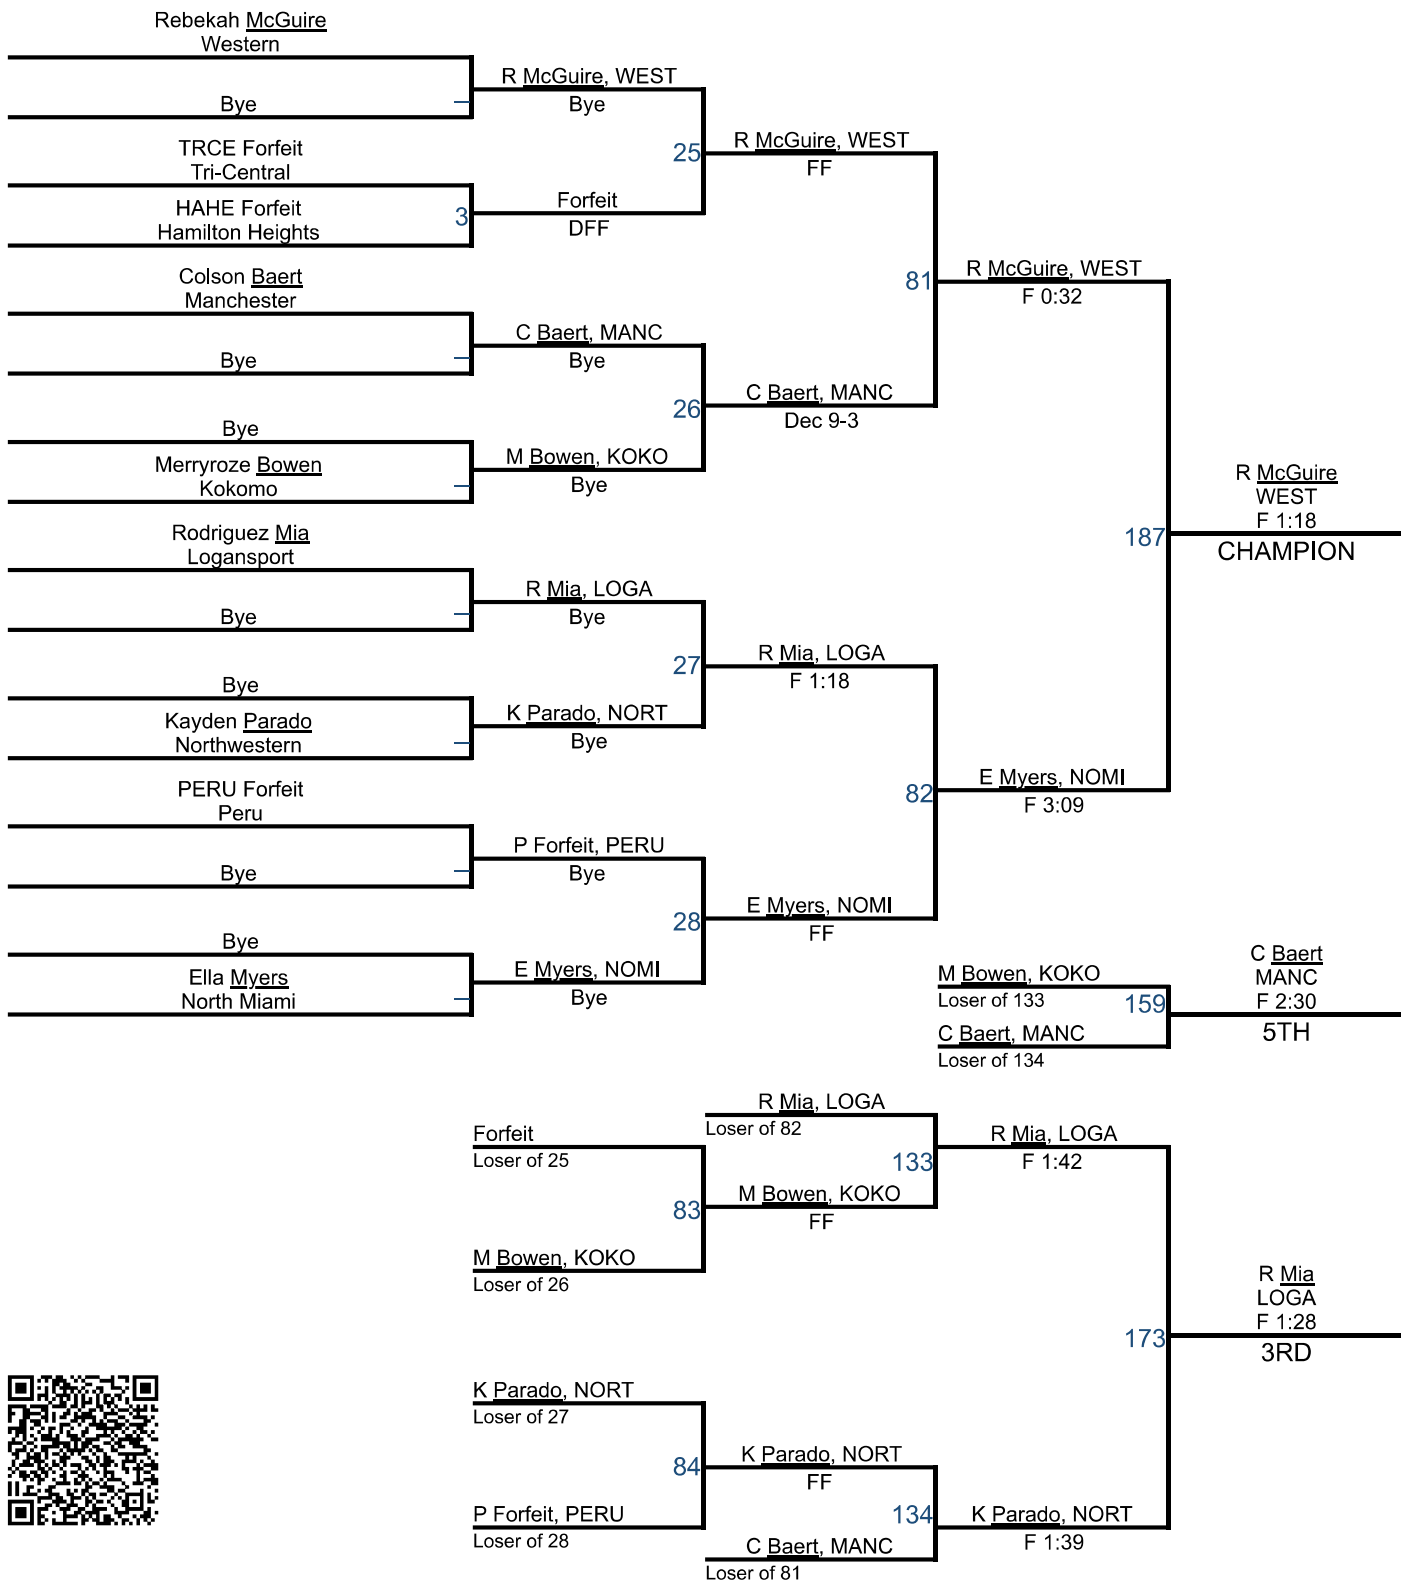

IHSAA GIRLS SECTIONAL - WESTERN D4