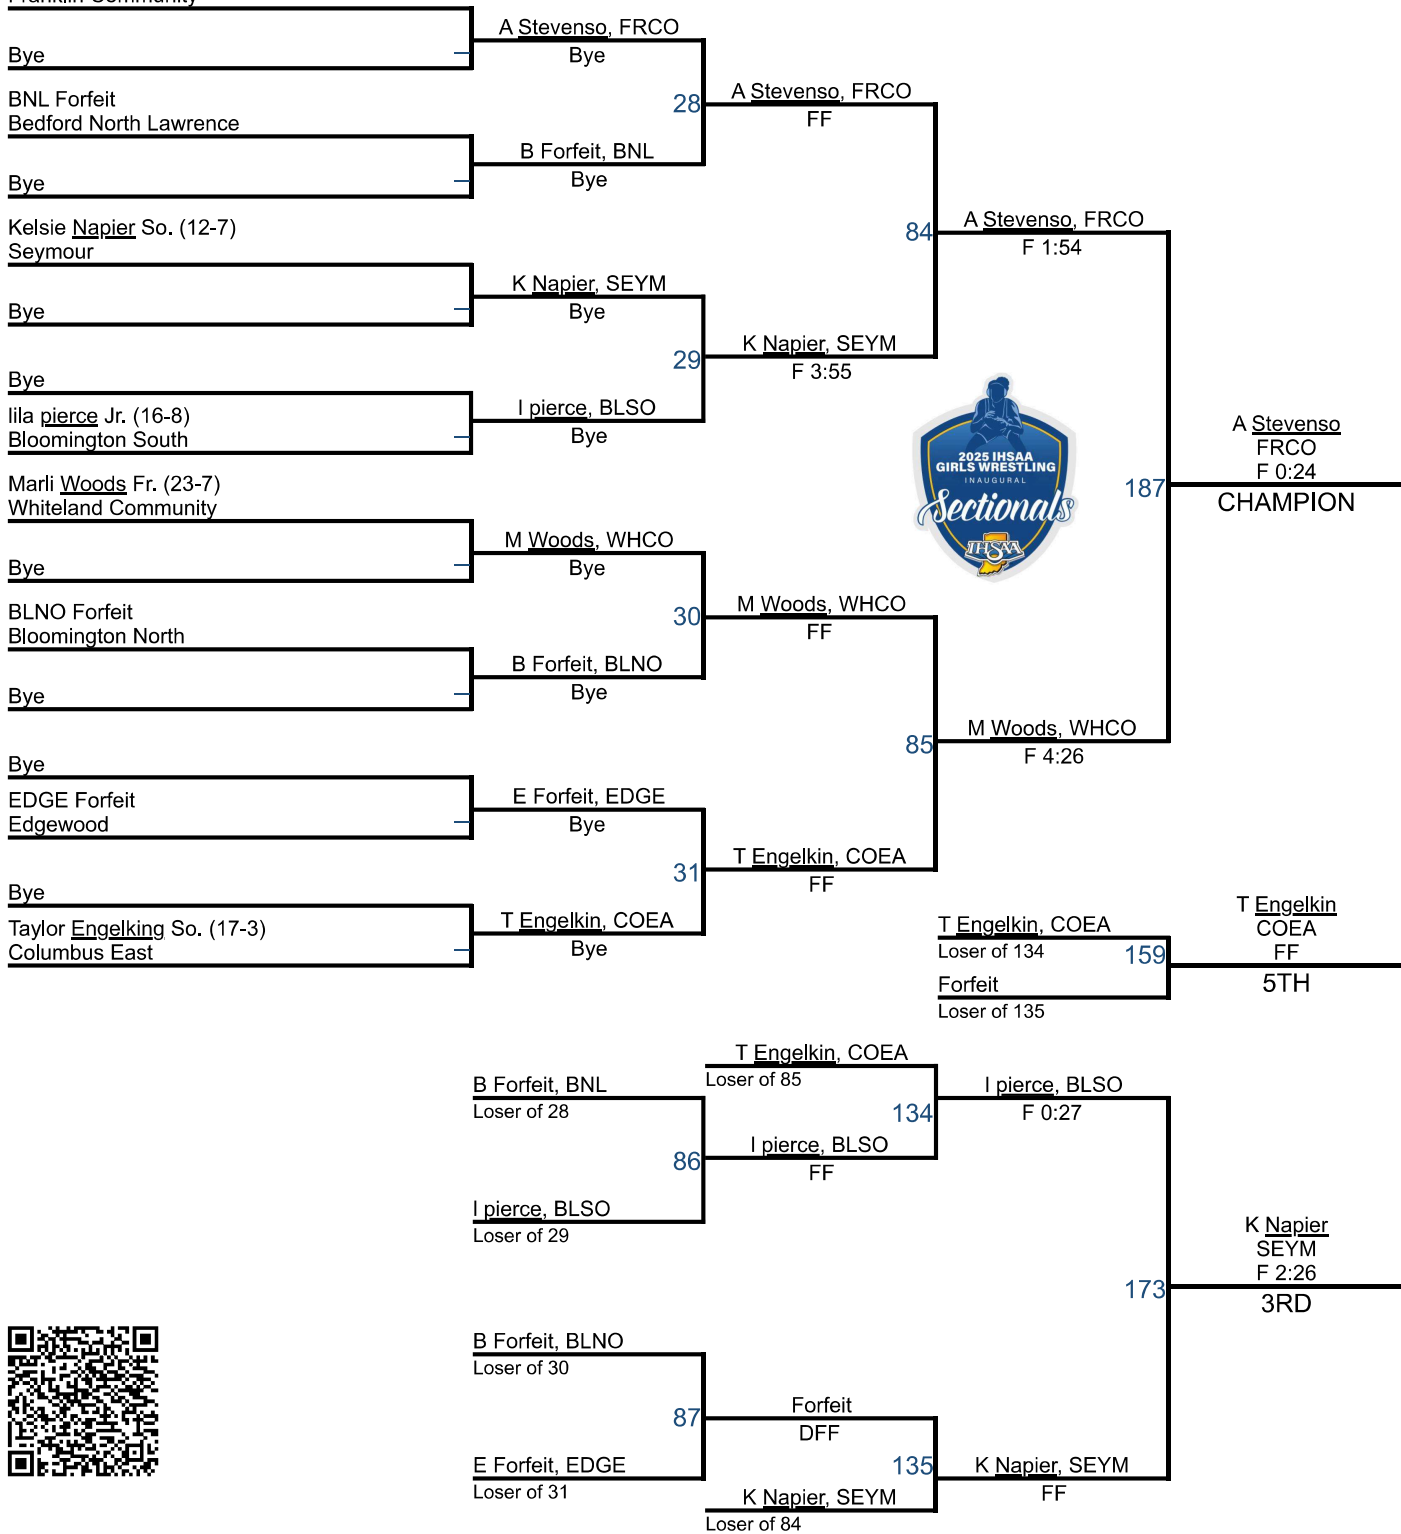

IHSAA GIRLS SECTIONAL - WEST WASHINGTON C4

Ayla Stevenson Sr. (25-1)
Franklin Community