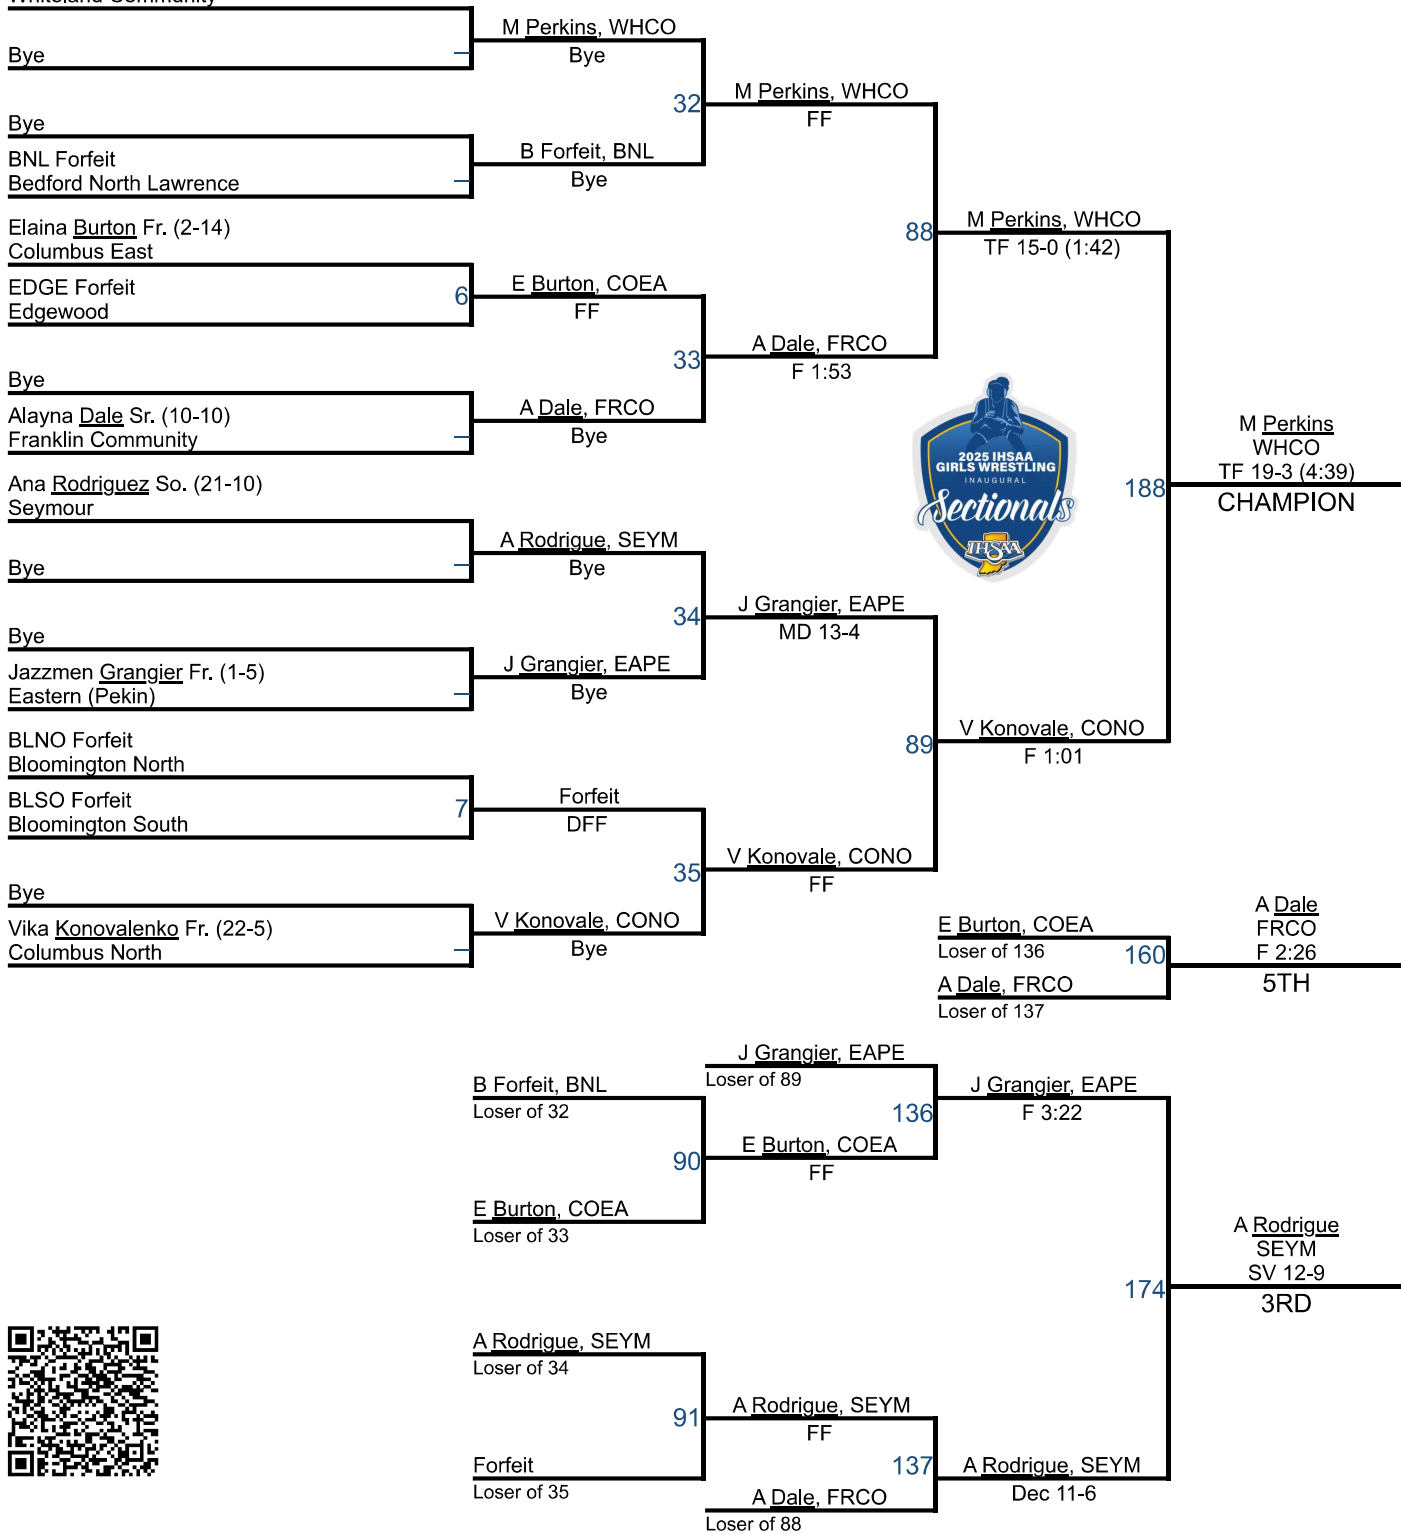

IHSAA GIRLS SECTIONAL - WEST WASHINGTON C4

Mikayla Perkins Fr. (27-0)
Whiteland Community