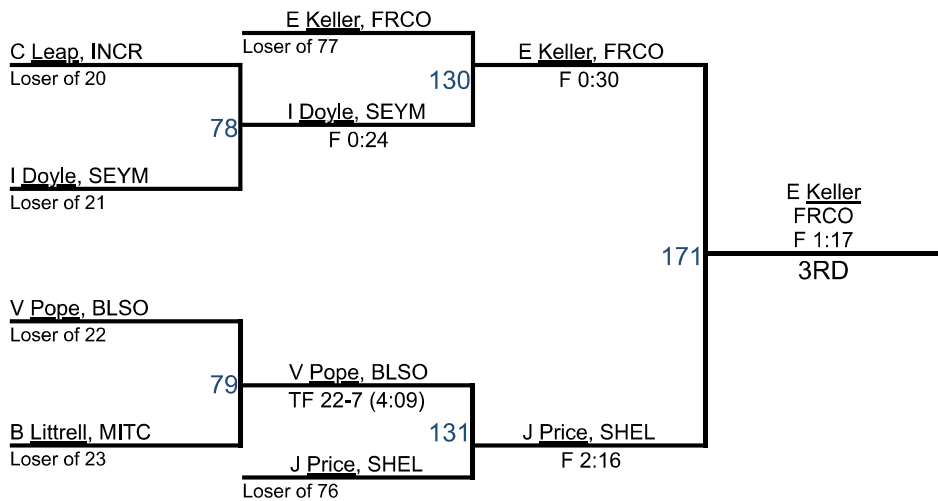

IHSAA GIRLS SECTIONAL - WEST WASHINGTON C4

Kaitlynn Fouty Fr. (30-1)
Whiteland Community