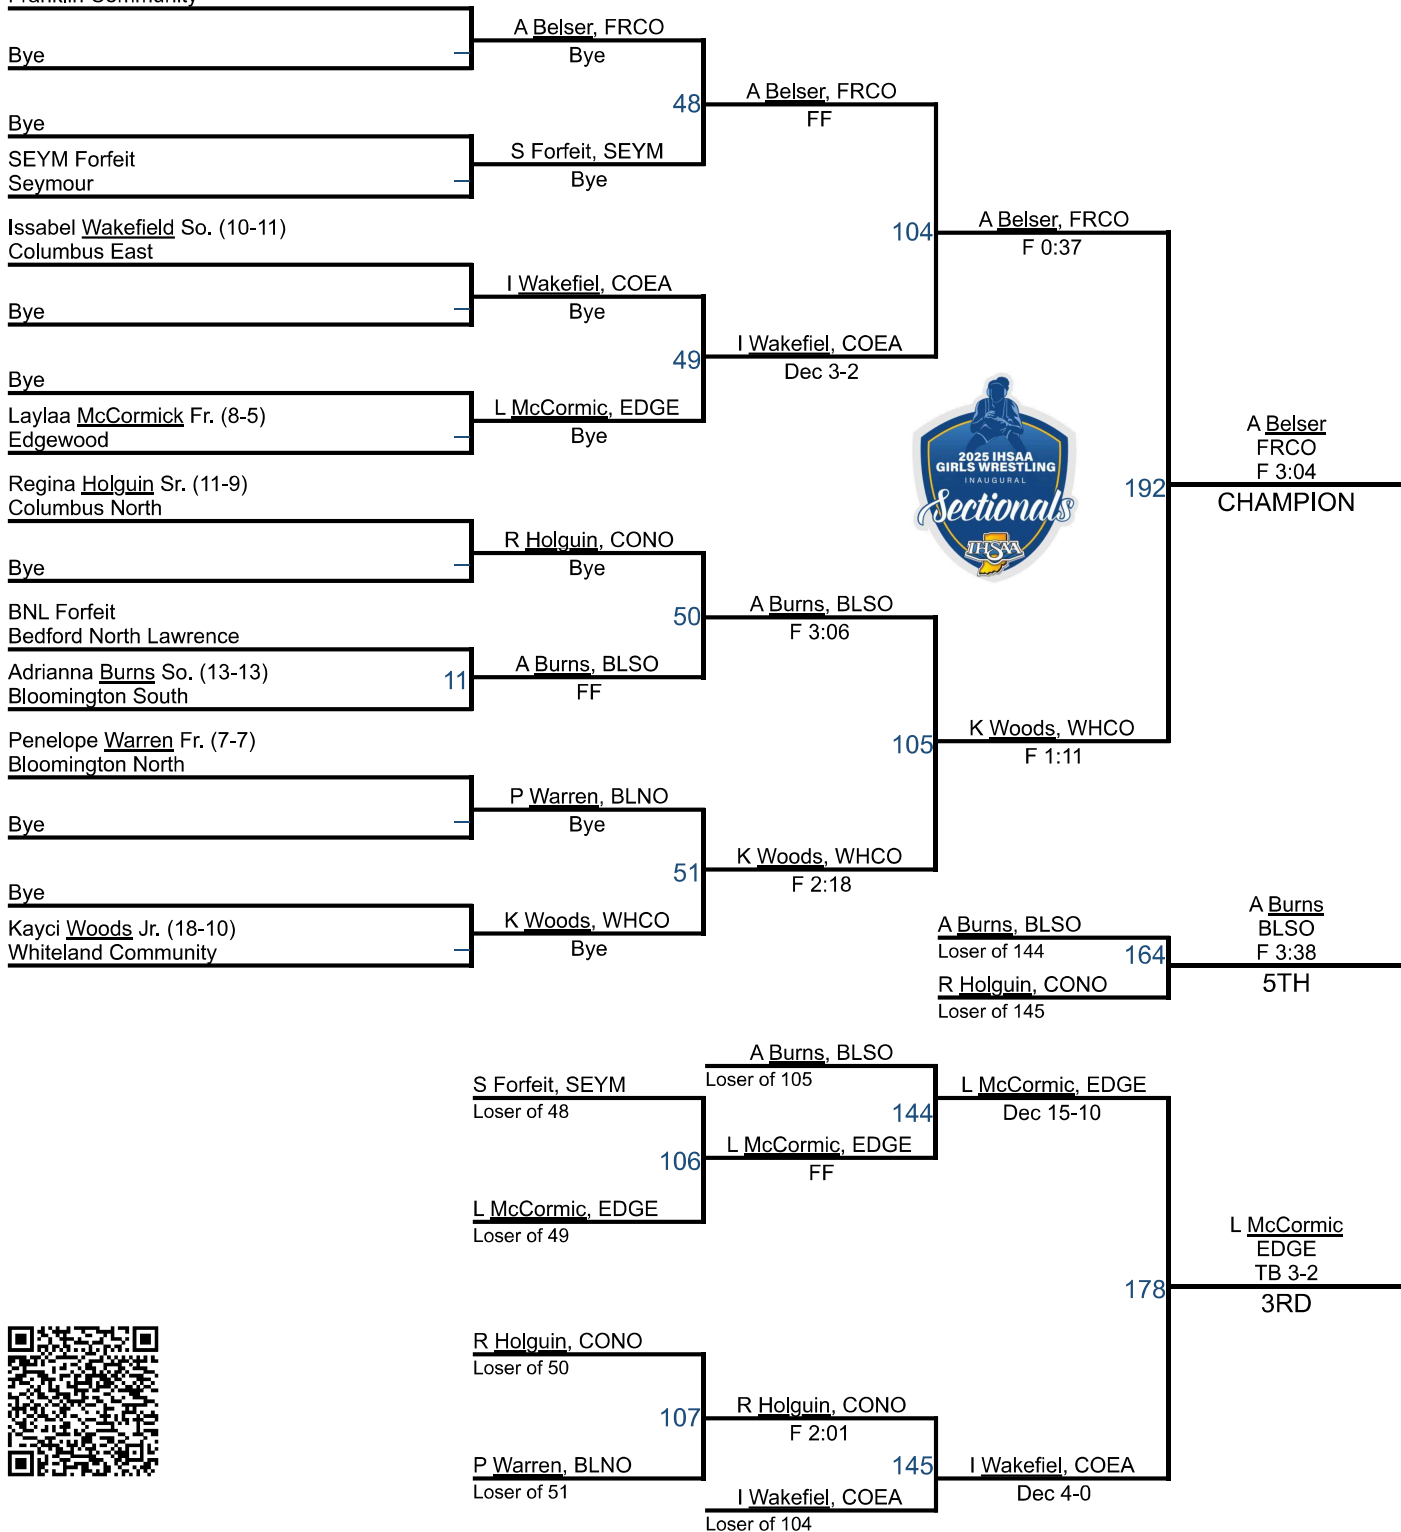

IHSAA GIRLS SECTIONAL - WEST WASHINGTON C4

140

Aubrey Belser Fr. (23-1)
Franklin Community