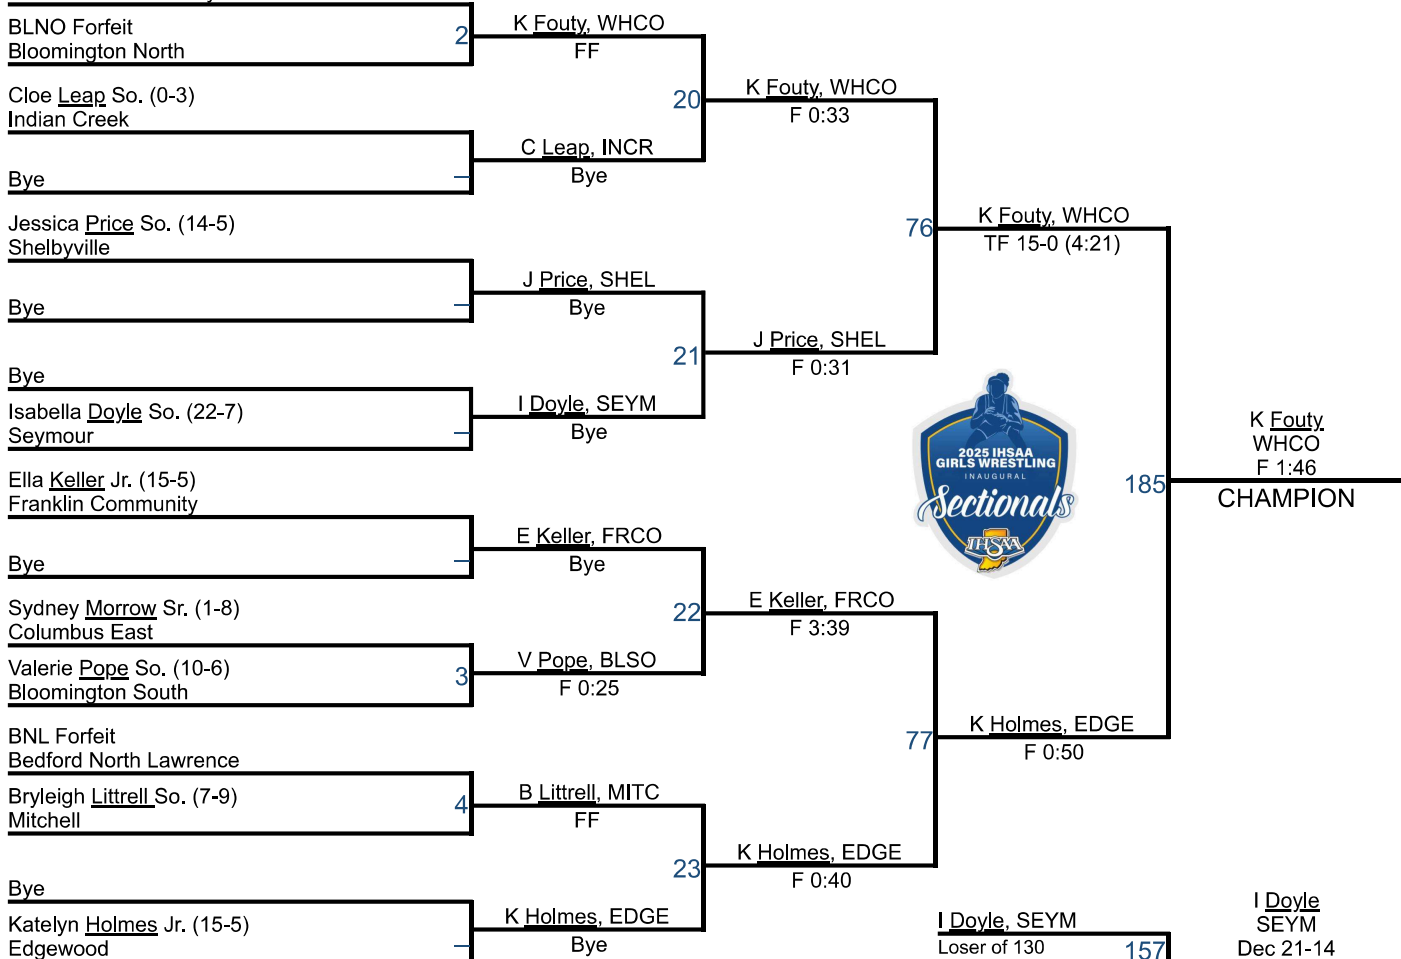

IHSAA GIRLS SECTIONAL - WEST WASHINGTON C4

Kaitlynn Fouty Fr. (30-1)
Whiteland Community