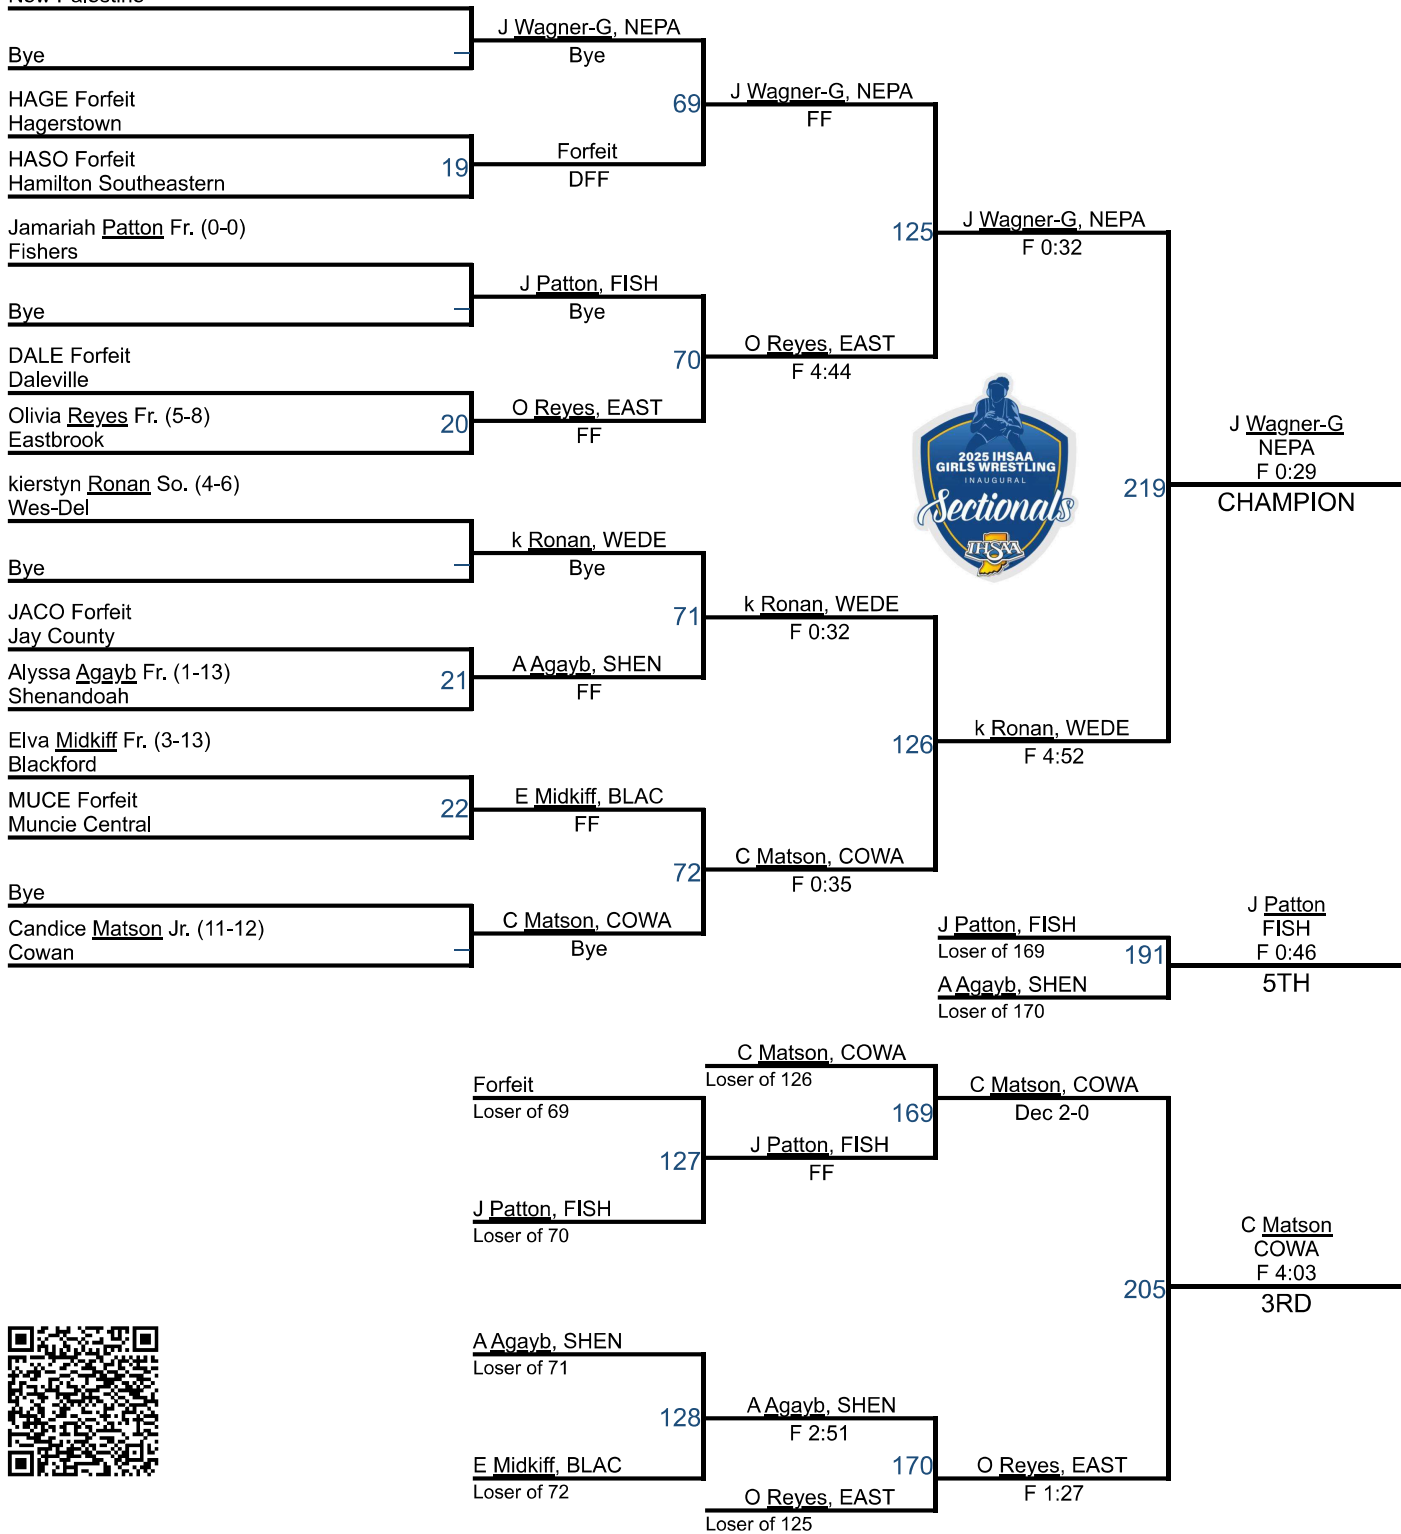

IHSAA GIRLS SECTIONAL - MUNCIE CENTRAL A3

130

June Wagner-Gilbert So. (27-4)
New Palestine