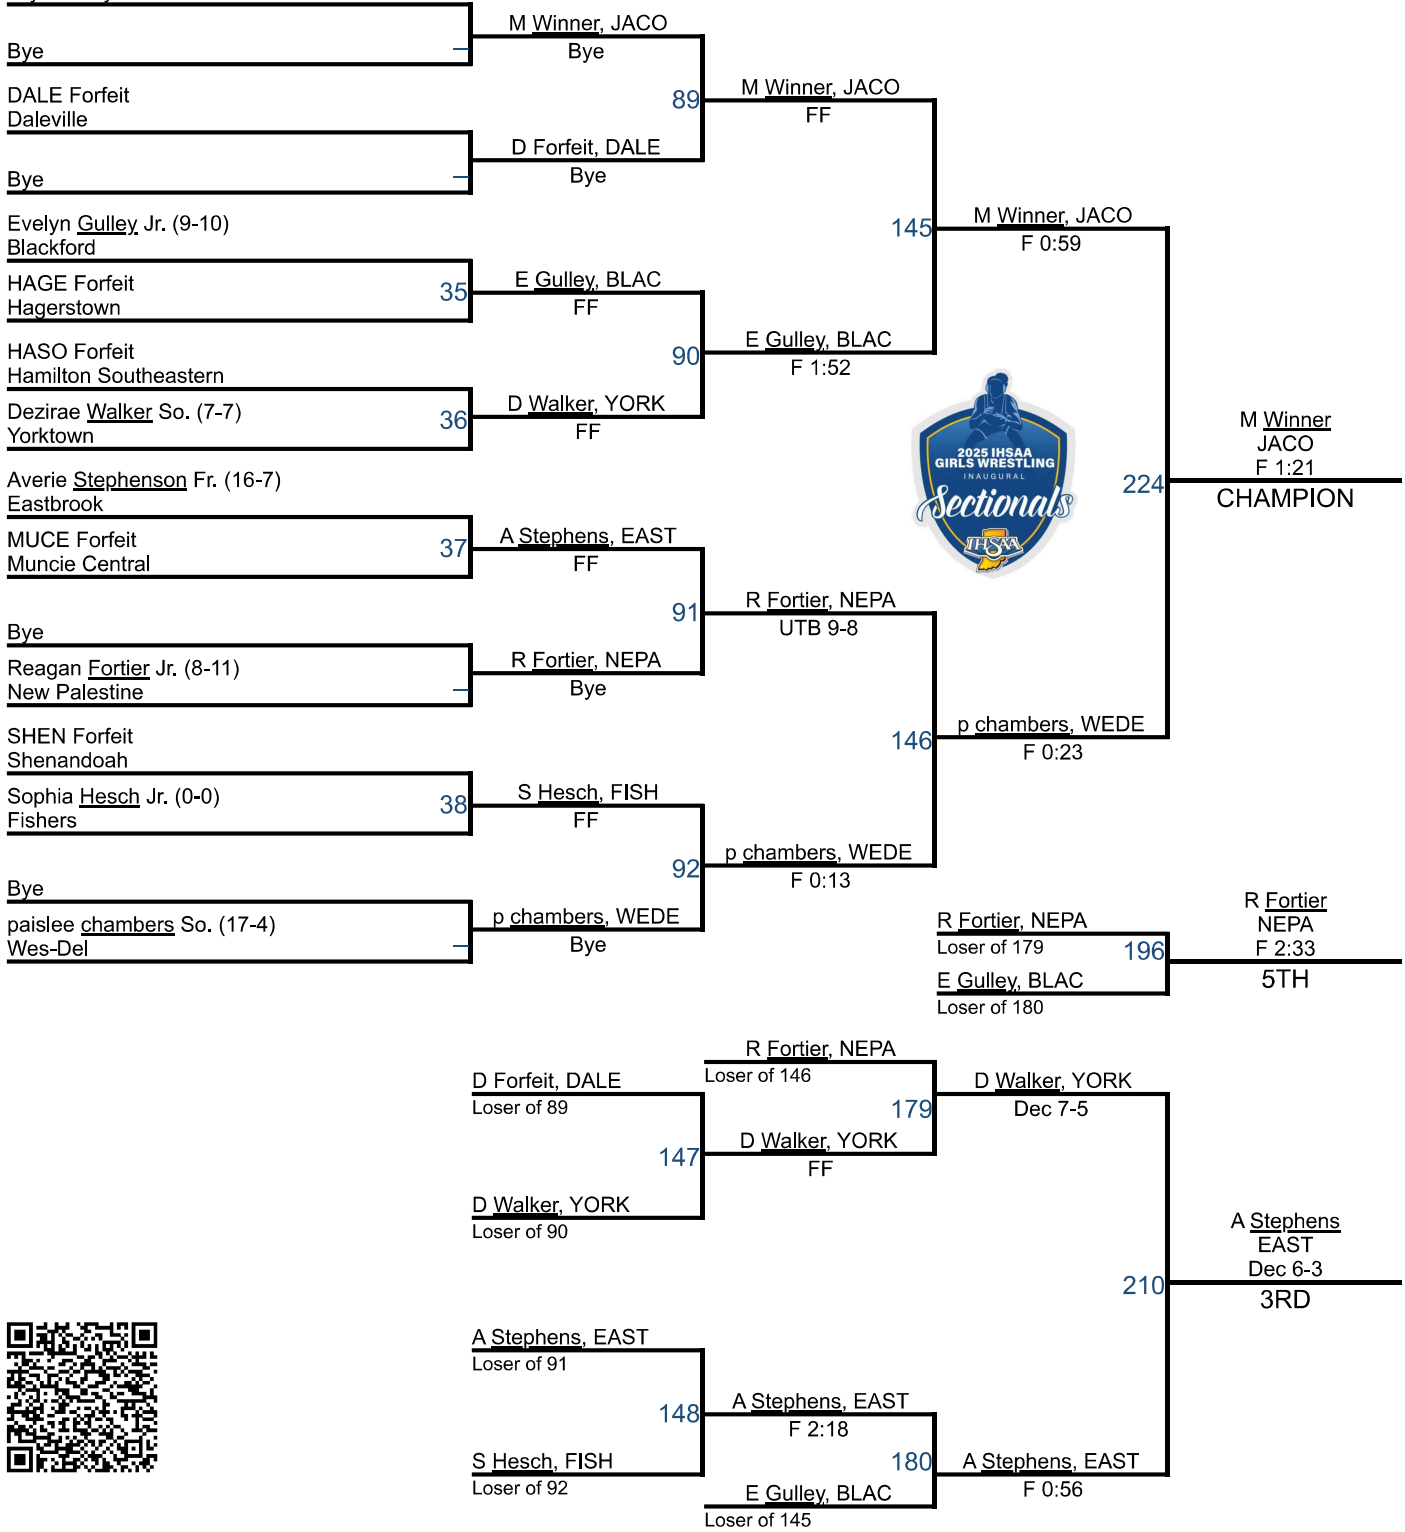

IHSAA GIRLS SECTIONAL - MUNCIE

CENTRAL A3

170

Mallory Winner Sr. (25-0)
Jay County