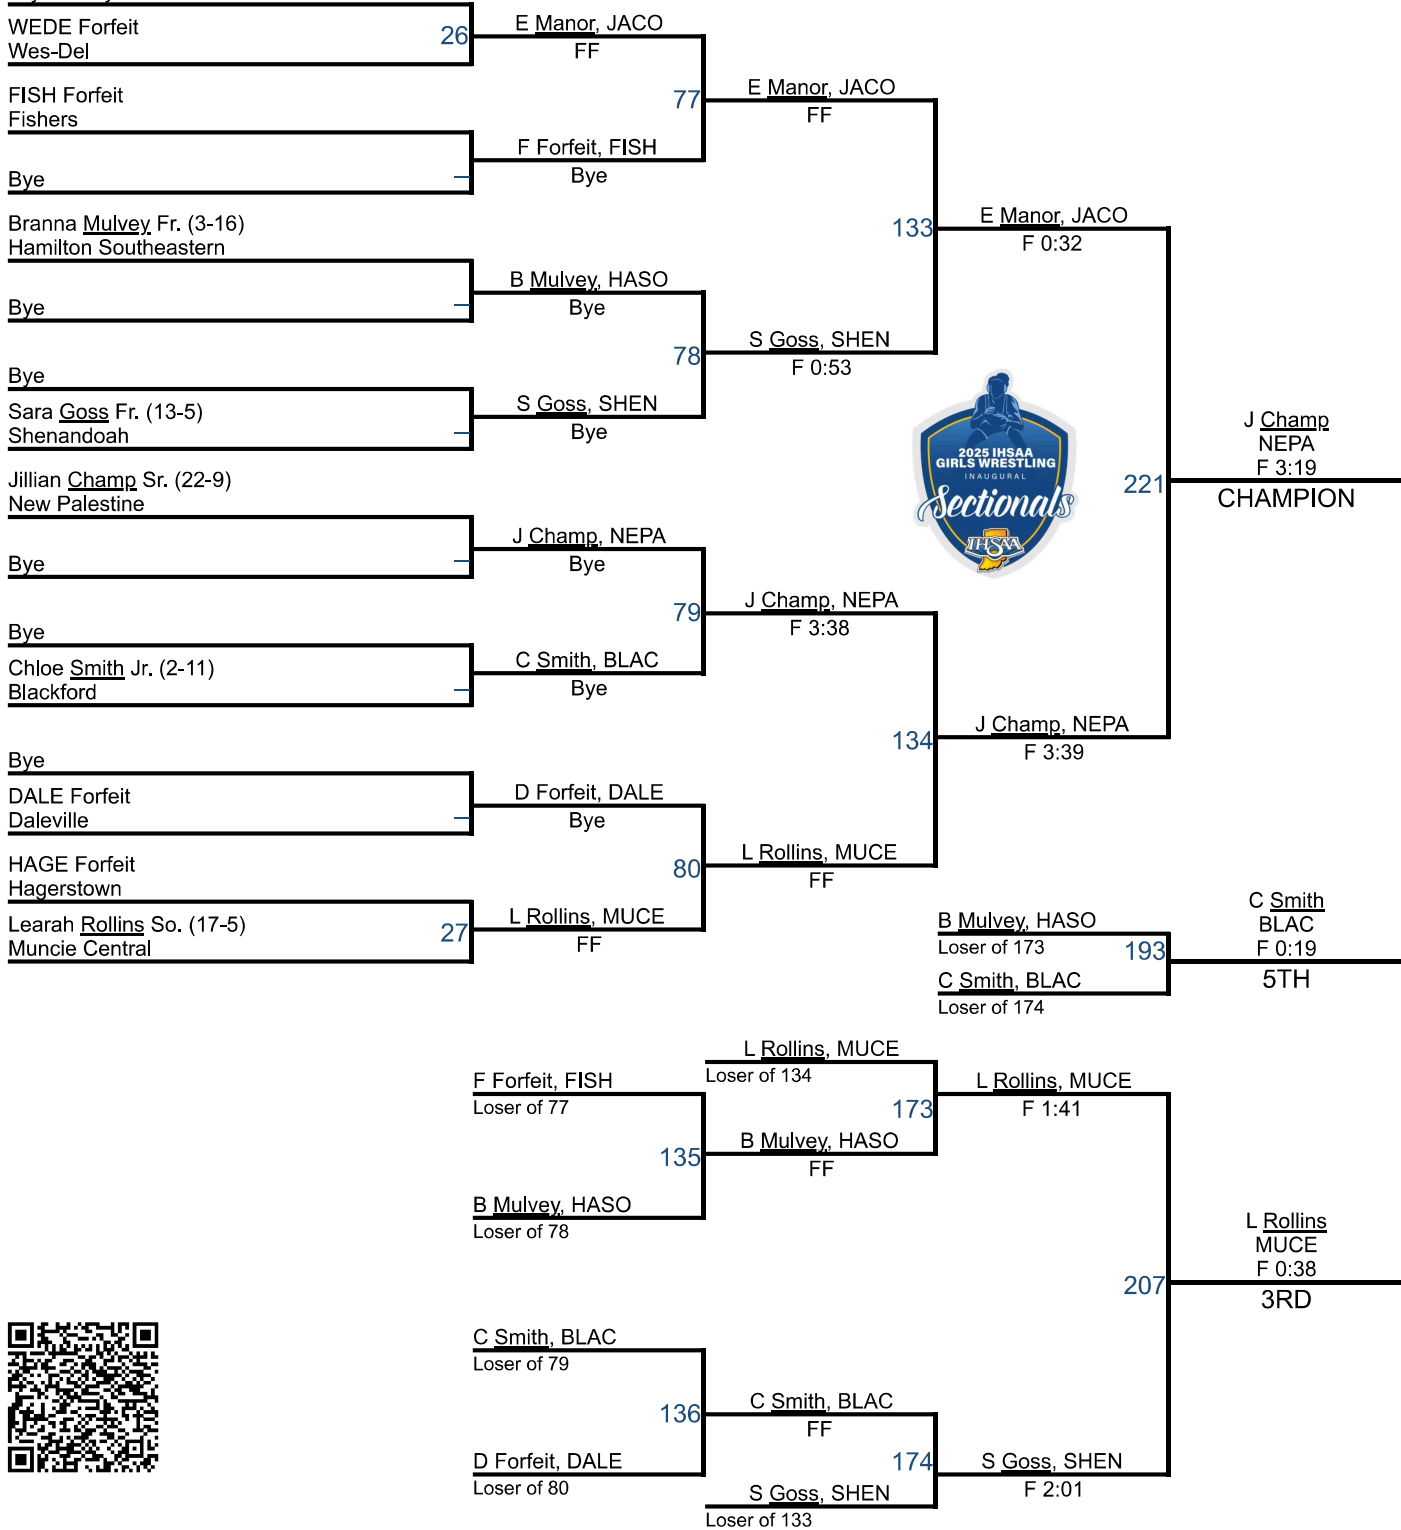

IHSAA GIRLS SECTIONAL - MUNCIE

CENTRAL A3

140

Emily Manor Sr. (26-6)
Jay County