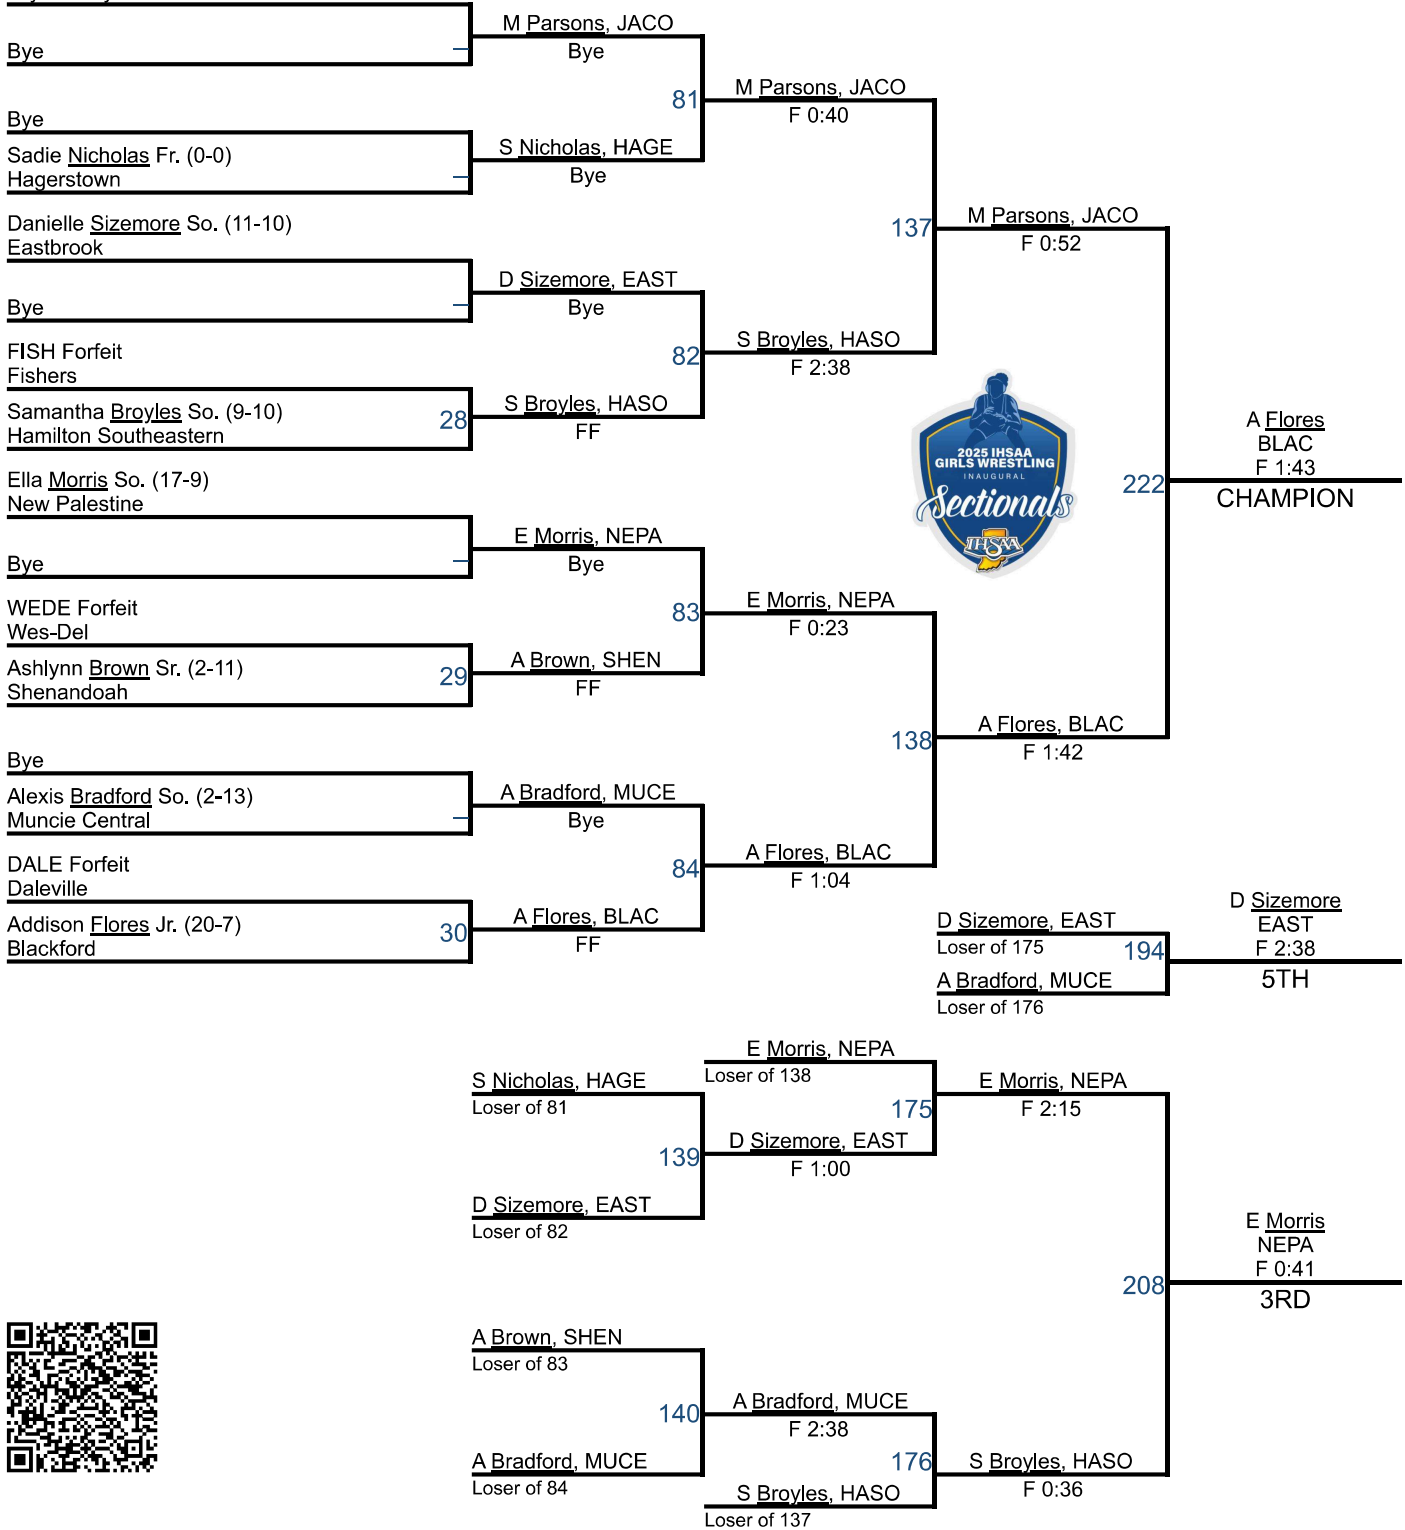

IHSAA GIRLS SECTIONAL - MUNCIE CENTRAL A3

Maleah Parsons Sr. (24-7)
Jay County