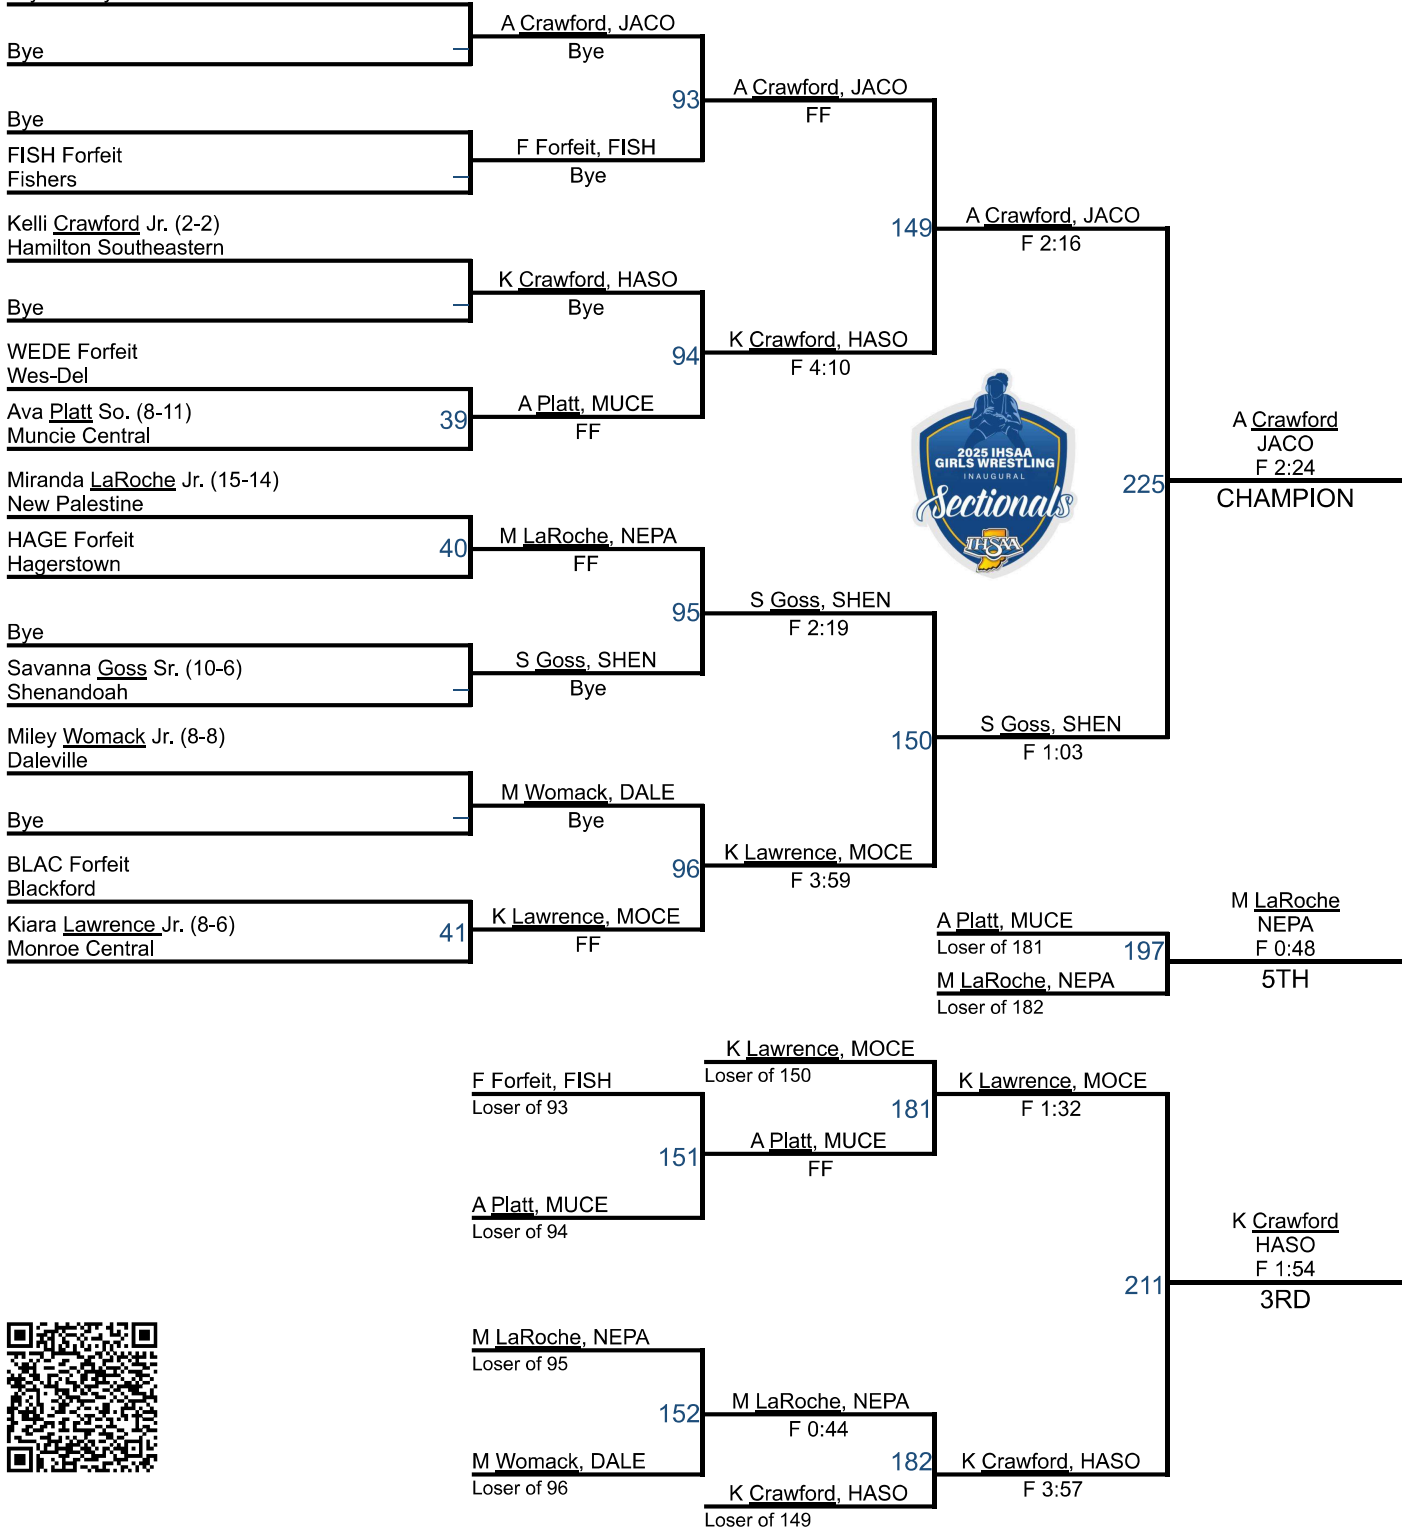

IHSAA GIRLS SECTIONAL - MUNCIE CENTRAL A3

Amara Crawford Fr. (31-4)
Jay County