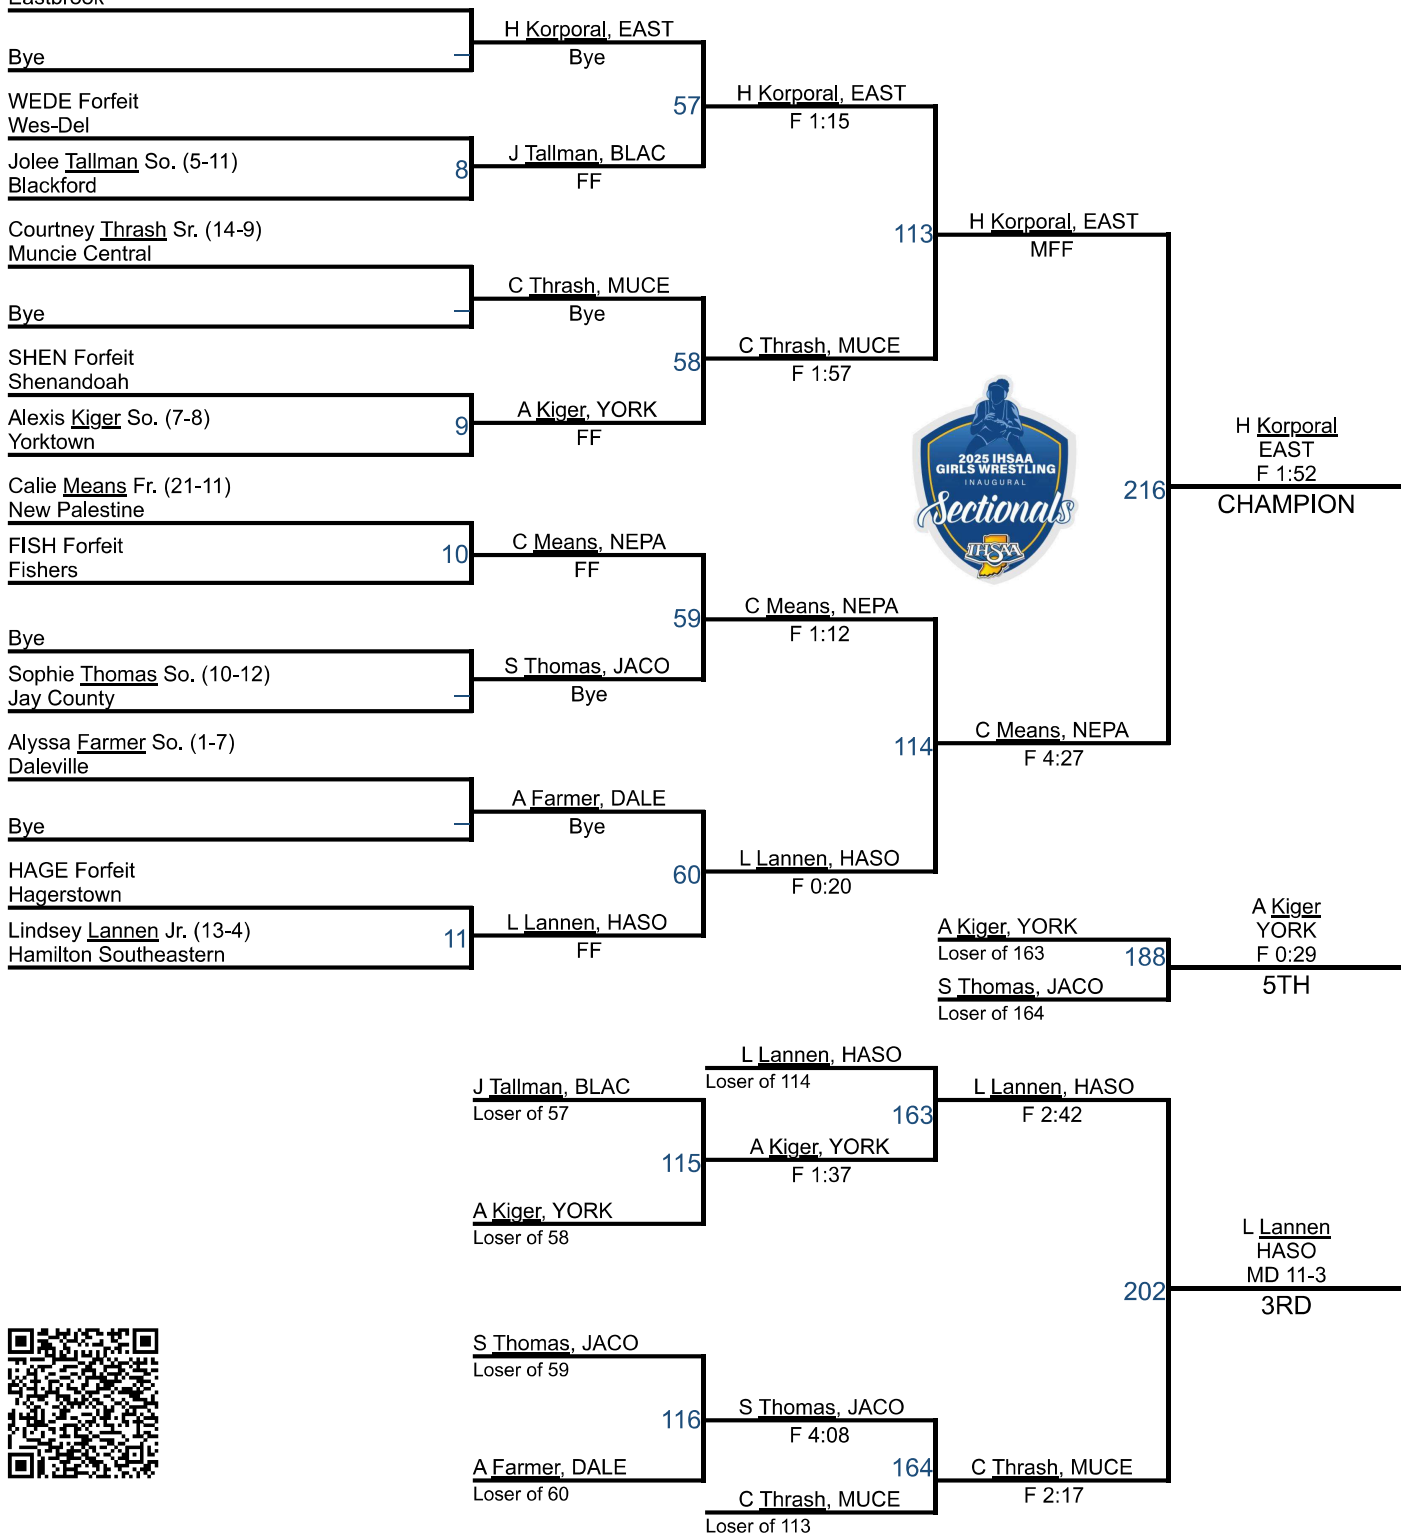

IHSAA GIRLS SECTIONAL - MUNCIE

CENTRAL A3

115

Hailey Korporal So. (22-2)
Eastbrook