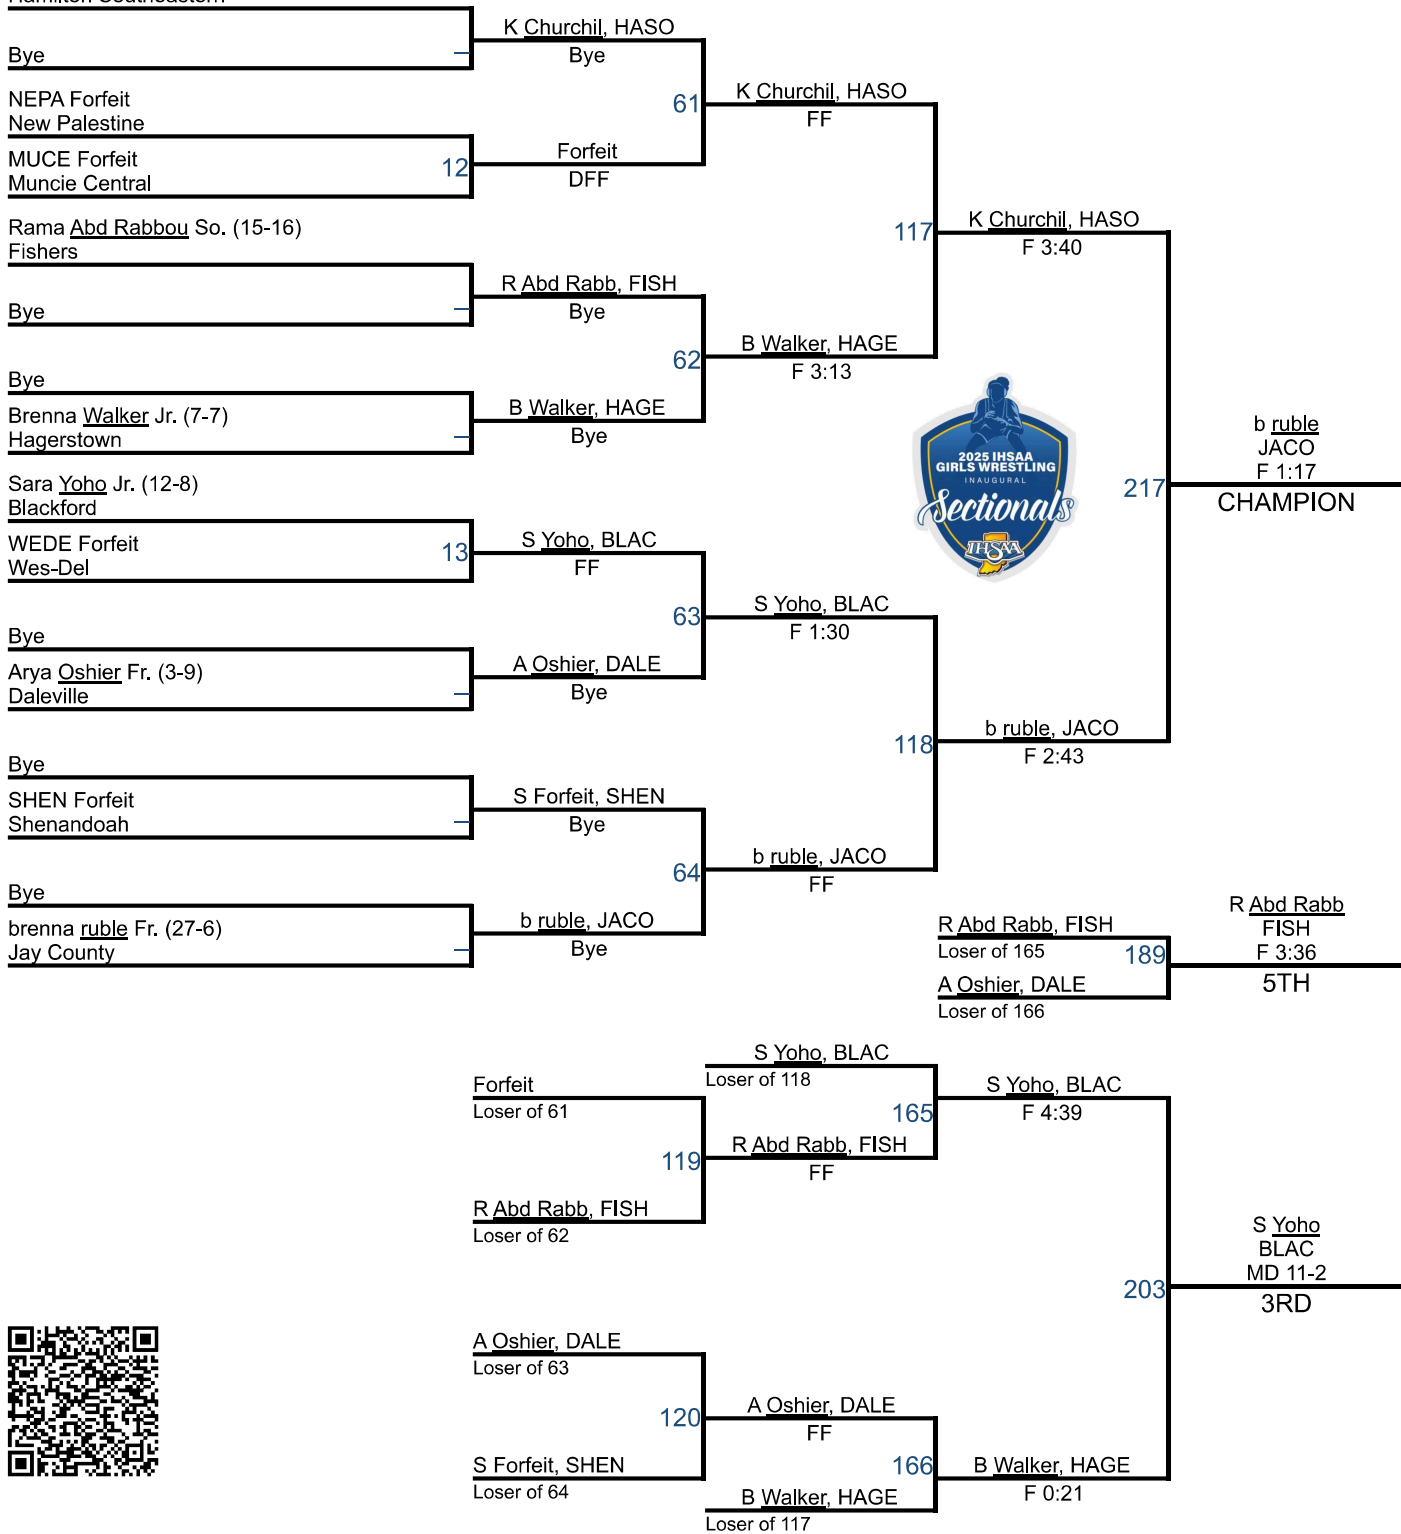

IHSAA GIRLS SECTIONAL - MUNCIE CENTRAL A3

120

Kiarra Churchill Sr. (17-6)
Hamilton Southeastern