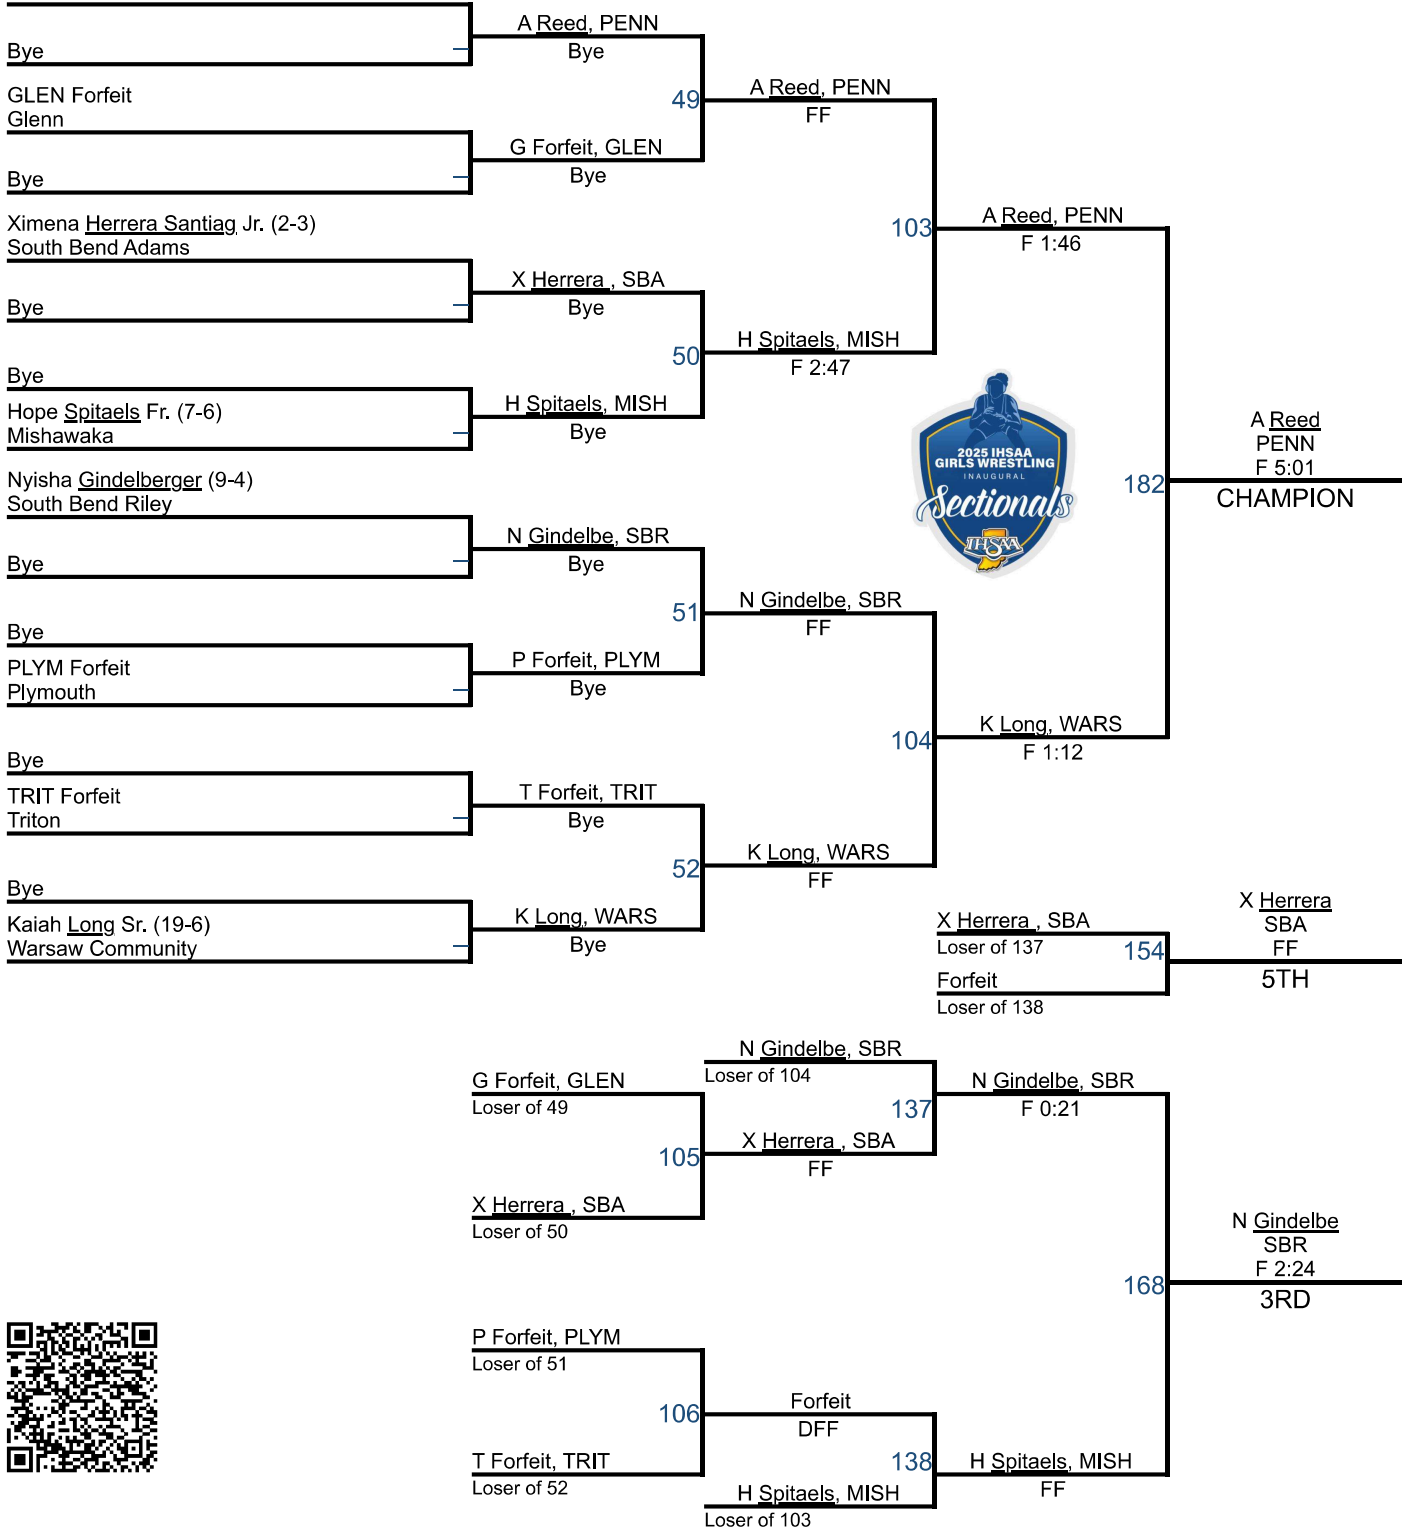

IHSAA GIRLS SECTIONAL - MISHAWAKA D3

170

Amani Reed So. (21-3)
Penn