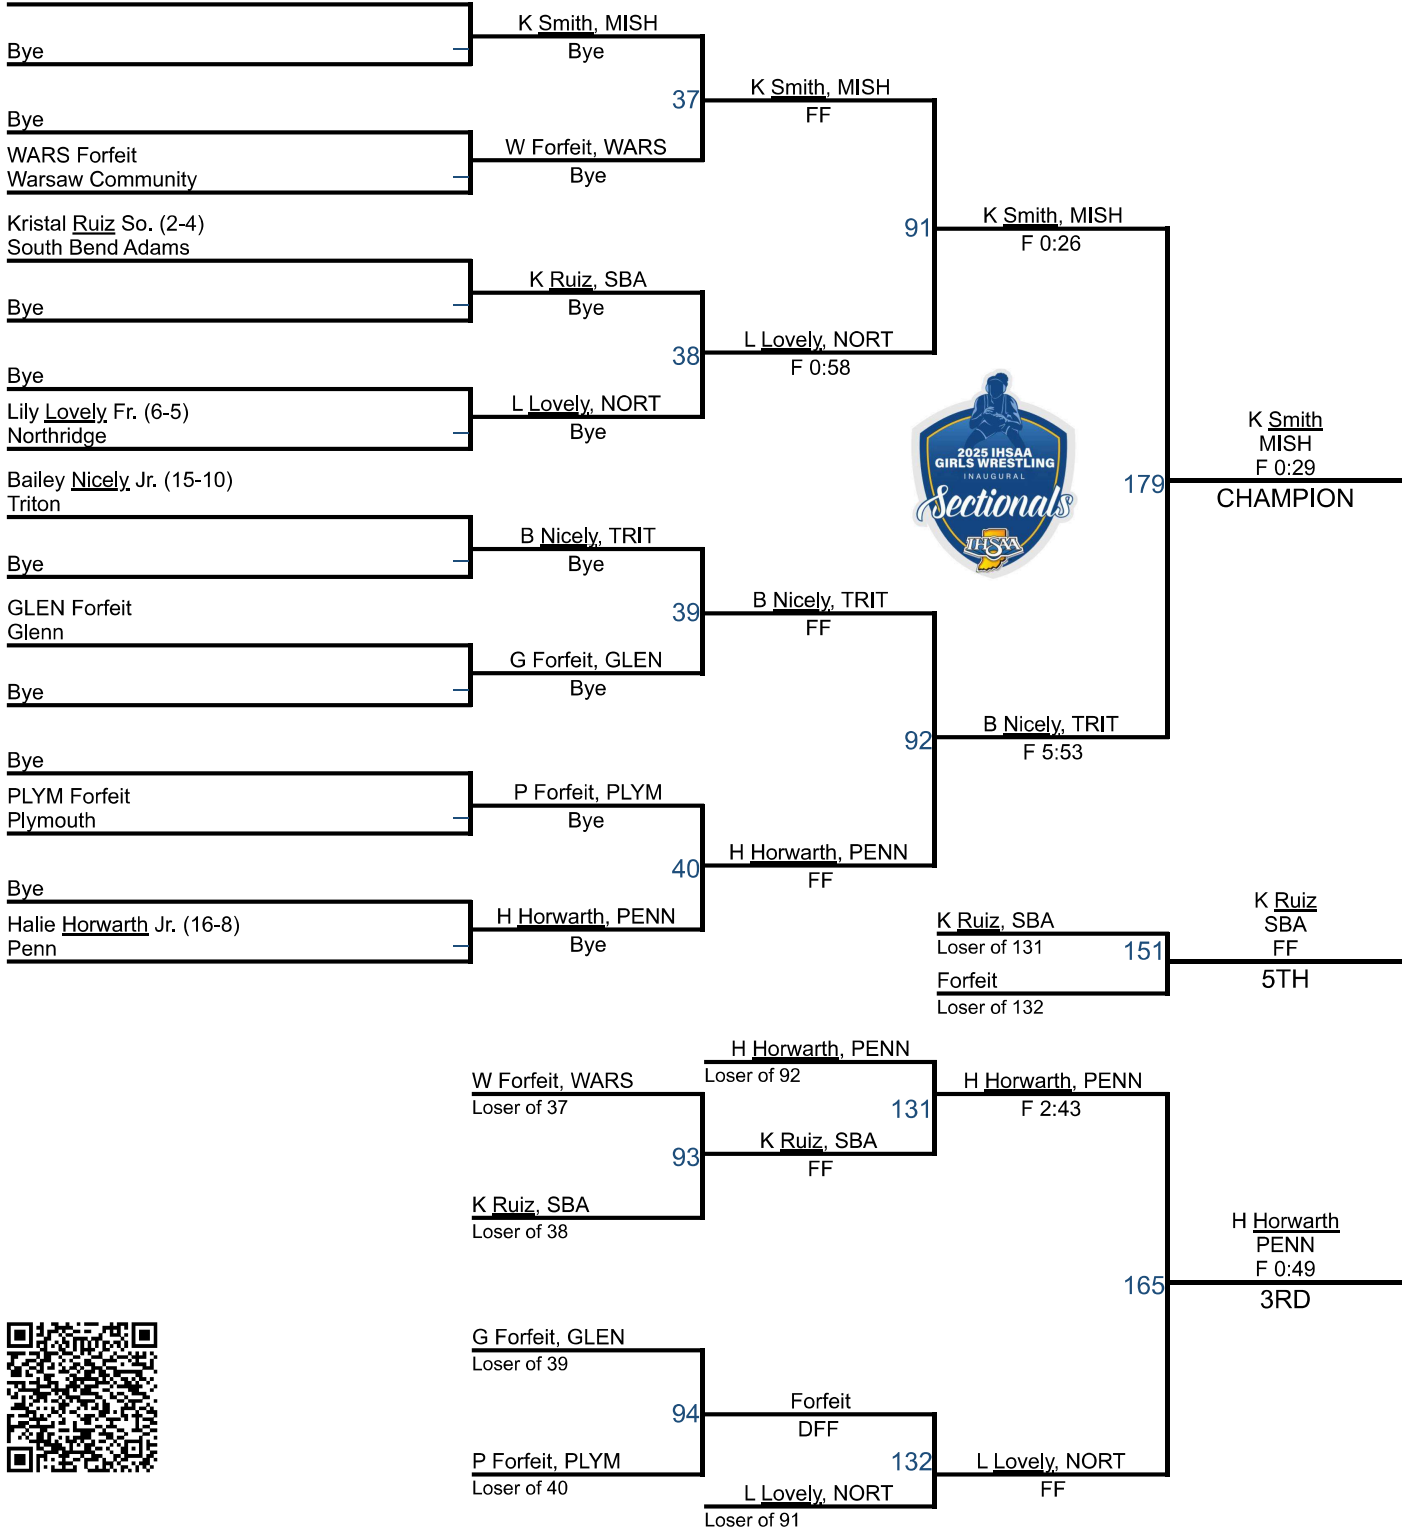

IHSAA GIRLS SECTIONAL - MISHAWAKA D3

Kaylee Smith Sr. (19-1)
Mishawaka