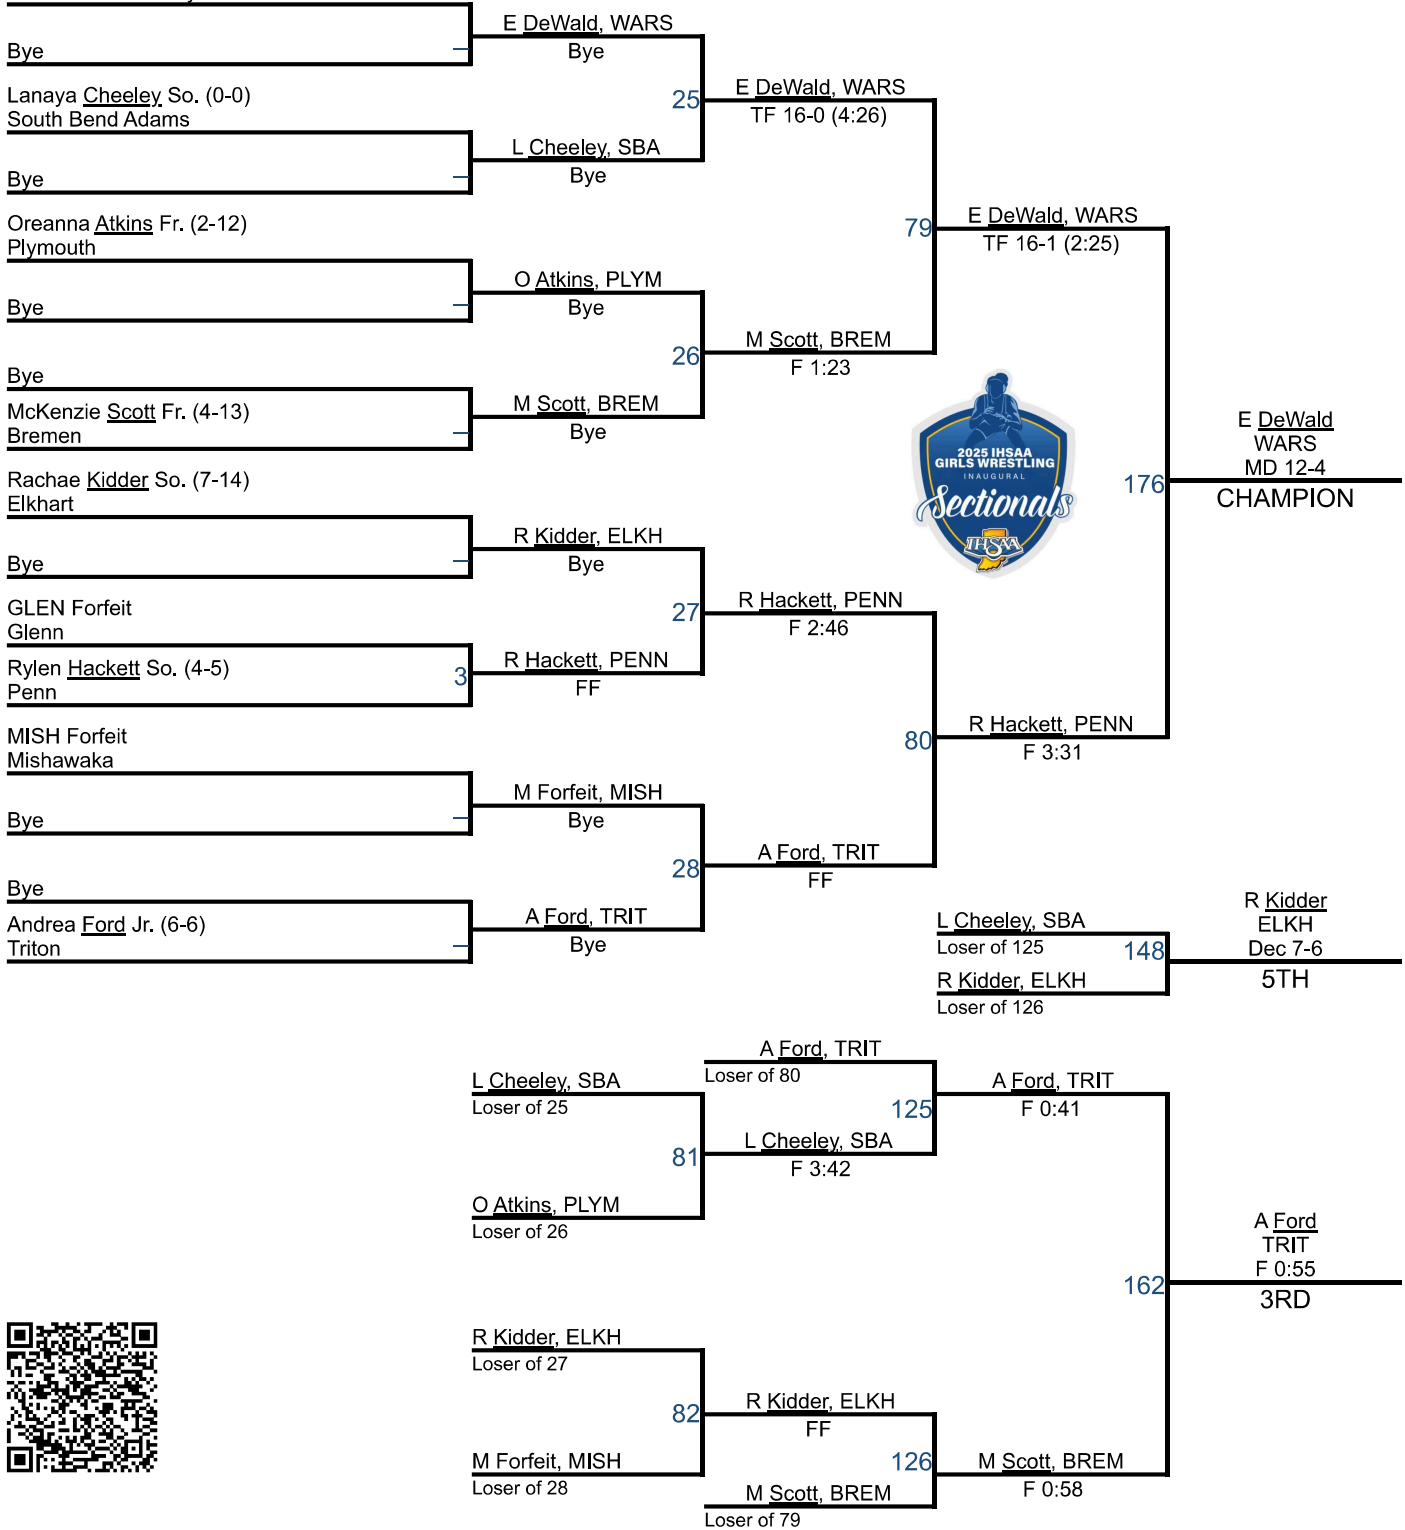

Columns ▾

Total Rows: 15

RANK	NAME	2 WRESTLERS ↑ X	3 WEIGHTS ↑ X	1 POINTS ↑ X
1st	Penn, IN	14	14	243
2nd	Plymouth, IN	10	10	161.5
3rd	Mishawaka, IN	9	9	151.5
4th	Warsaw Community, IN	9	9	145
5th	Glenn, IN	6	6	102
6th	Triton, IN	8	8	85
7th	South Bend Riley, IN	4	4	58
8th	Elkhart, IN	3	3	46
9th	Mishawaka Marian, IN	2	2	43.5
10th	South Bend Adams, IN	7	7	42
11th	Bremen, IN	3	3	38
12th	LaVille, IN	2	2	30
13th	Northridge, IN	2	2	20
13th	Jimtown, IN	1	1	20
15th	South Bend Washington, IN	1	1	18

Re-calculate the team score the event.

IHSAA GIRLS SECTIONAL - MISHAWAKA D3

100

Na'Leah Suggs So. (0-0)
Mishawaka

IHSAA GIRLS SECTIONAL - MISHAWAKA D3

Emma DeWald Jr. (19-9)
Warsaw Community

IHSAA GIRLS SECTIONAL - MISHAWAKA D3

Lily Clark So. (14-5)
Elkhart