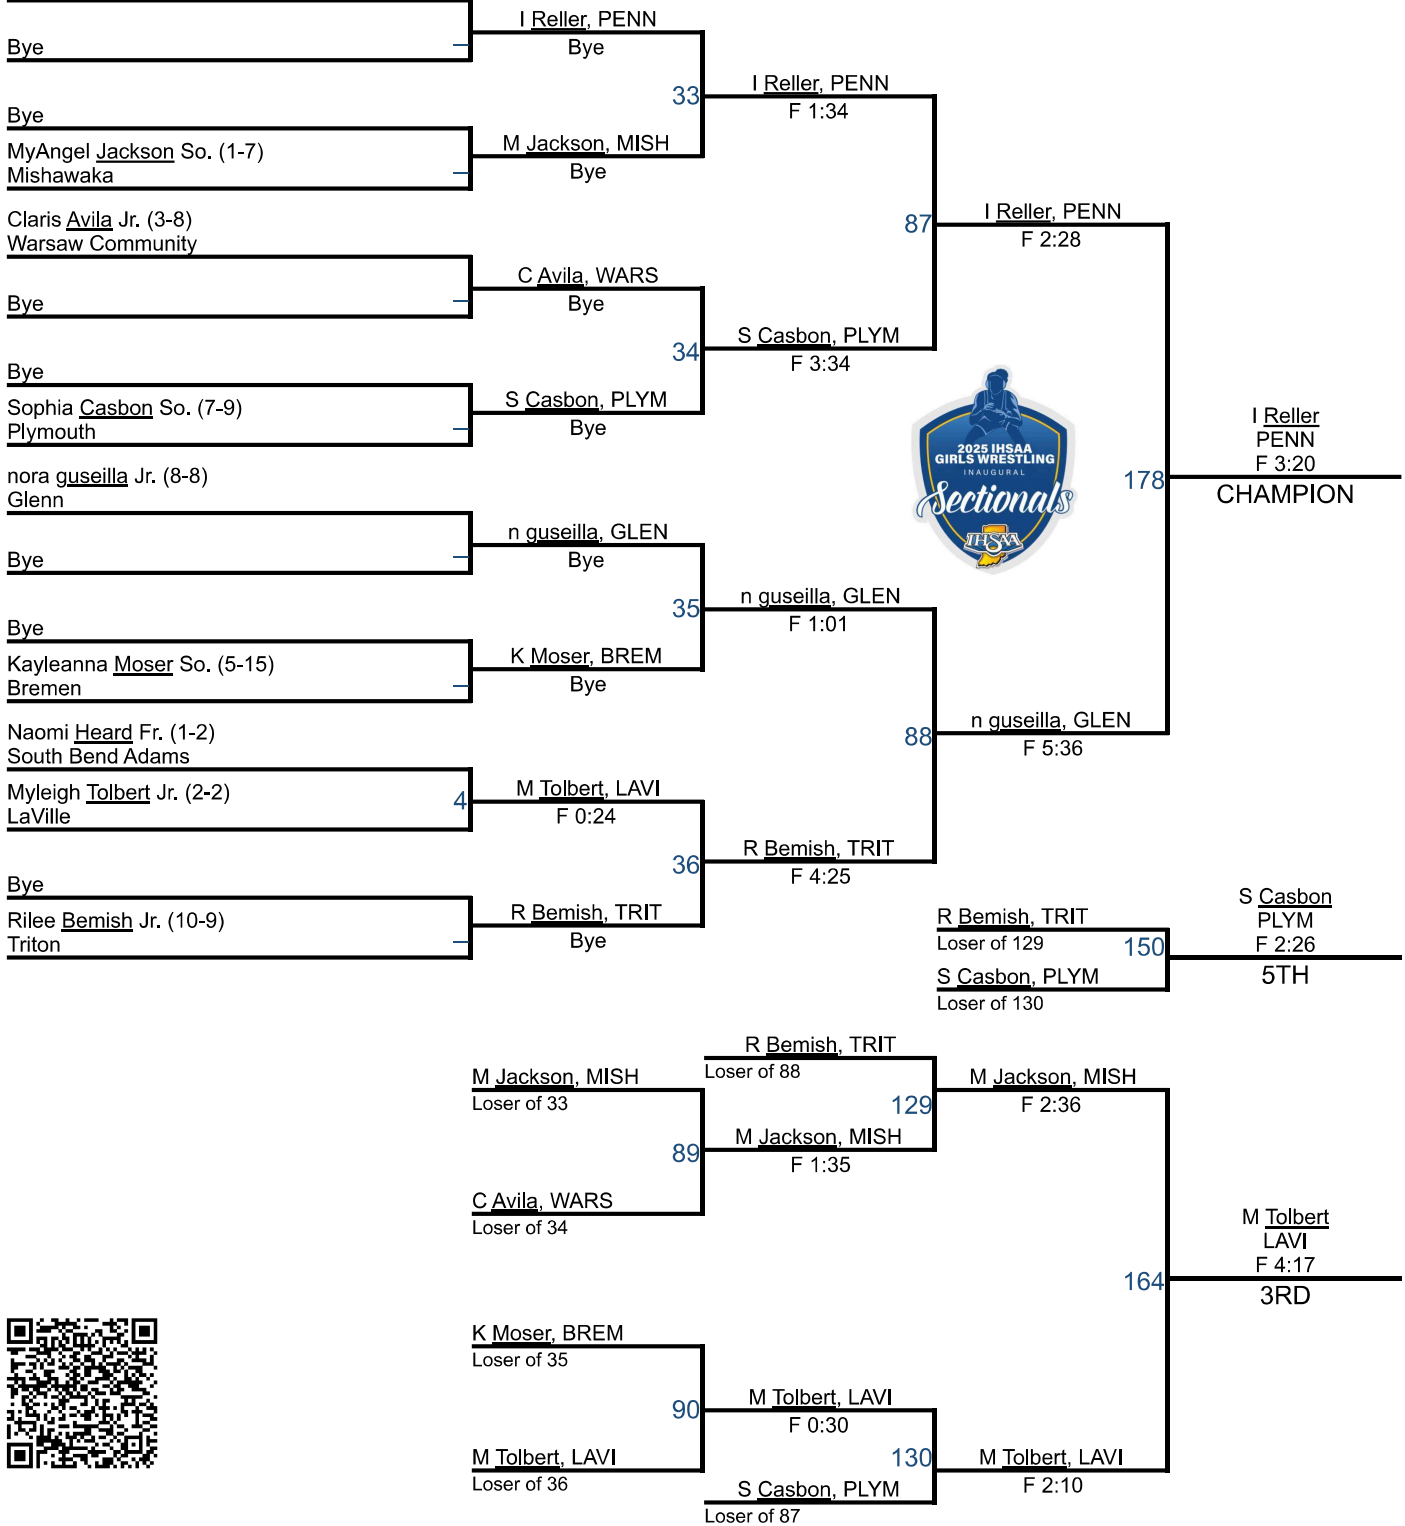

IHSAA GIRLS SECTIONAL - MISHAWAKA D3

Isabella Reller So. (17-8)
Penn