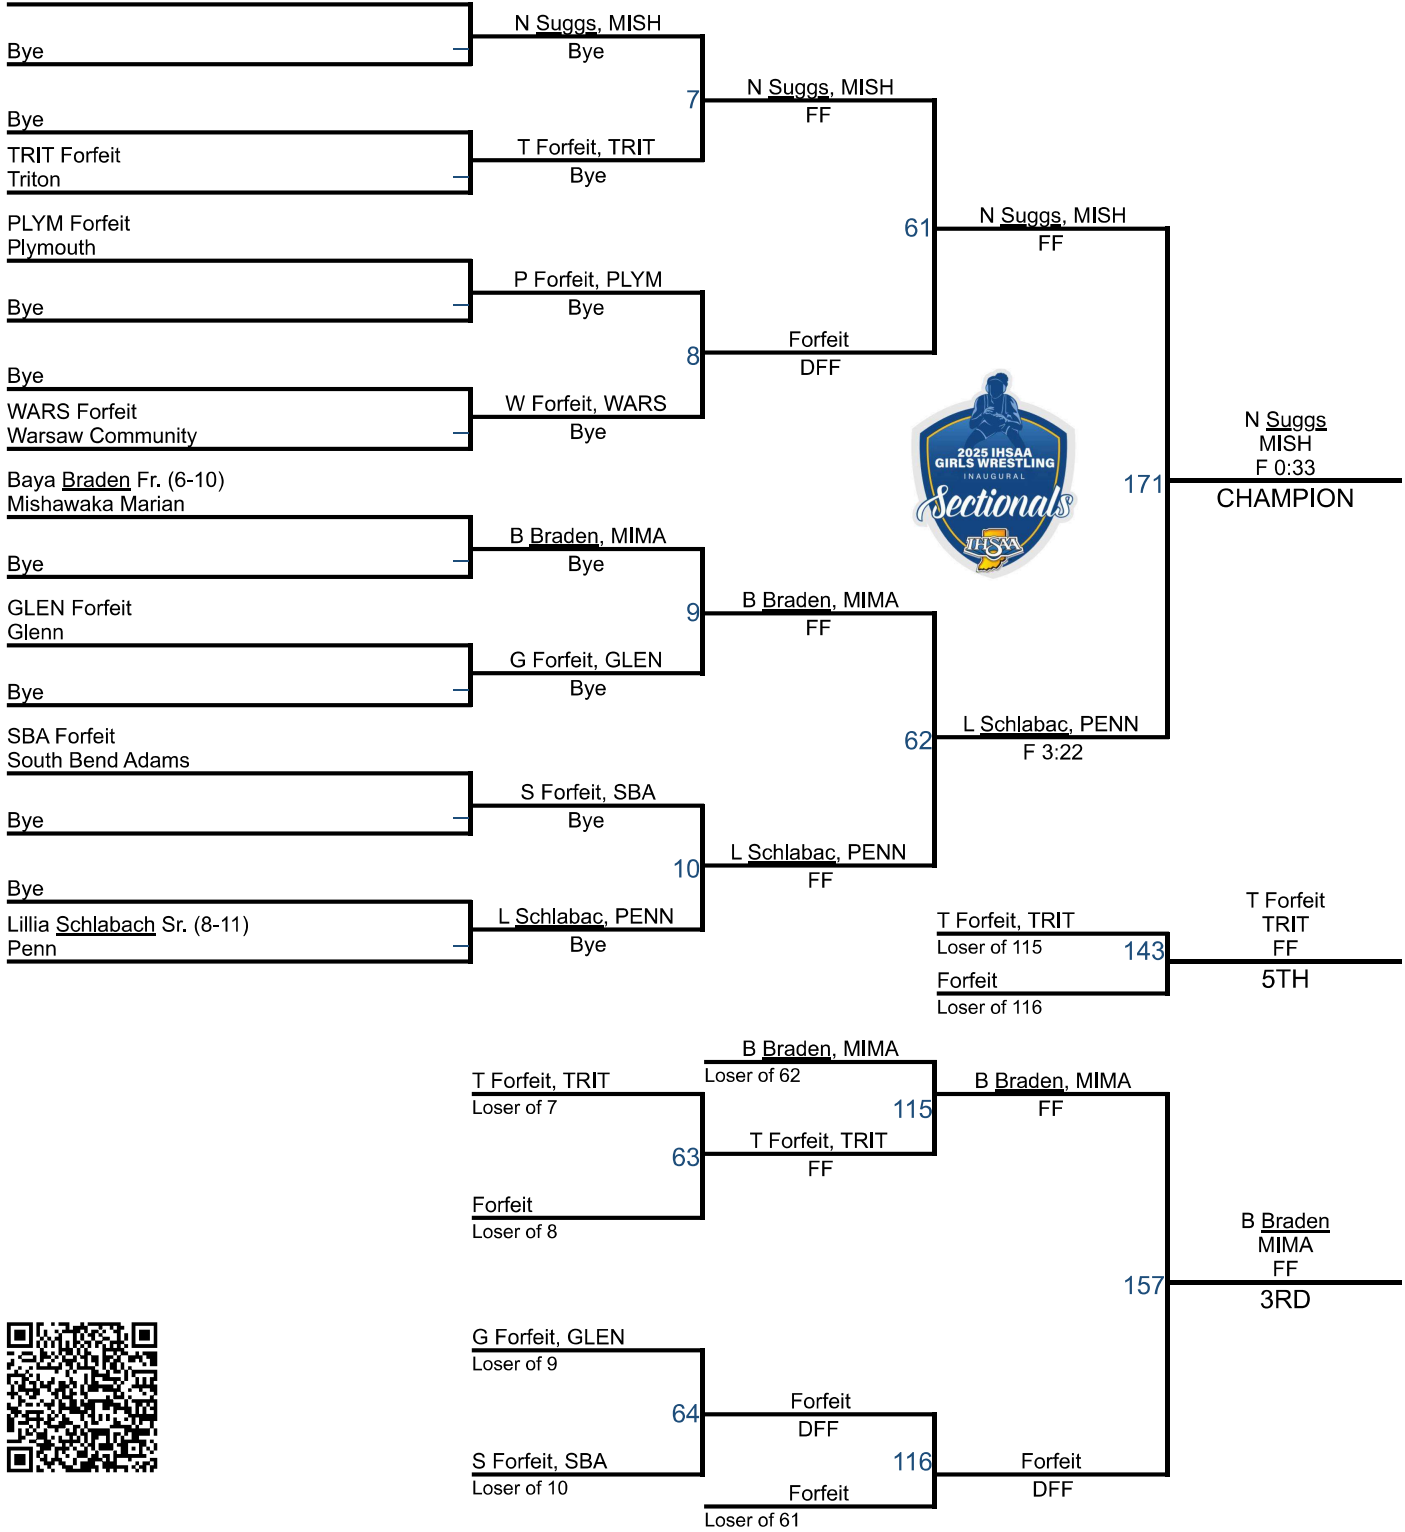

Columns ▾

Total Rows: 15

RANK	NAME	2 WRESTLERS ↑ X	3 WEIGHTS ↑ X	1 POINTS ↑ X
1st	Penn, IN	14	14	243
2nd	Plymouth, IN	10	10	161.5
3rd	Mishawaka, IN	9	9	151.5
4th	Warsaw Community, IN	9	9	145
5th	Glenn, IN	6	6	102
6th	Triton, IN	8	8	85
7th	South Bend Riley, IN	4	4	58
8th	Elkhart, IN	3	3	46
9th	Mishawaka Marian, IN	2	2	43.5
10th	South Bend Adams, IN	7	7	42
11th	Bremen, IN	3	3	38
12th	LaVille, IN	2	2	30
13th	Northridge, IN	2	2	20
13th	Jimtown, IN	1	1	20
15th	South Bend Washington, IN	1	1	18

Re-calculate the team score the event.

IHSAA GIRLS SECTIONAL - MISHAWAKA D3

100

Na'Leah Suggs So. (0-0)
Mishawaka

IHSAA GIRLS SECTIONAL - MISHAWAKA D3

Emma DeWald Jr. (19-9)
Warsaw Community

IHSAA GIRLS SECTIONAL - MISHAWAKA D3

Lily Clark So. (14-5)
Elkhart