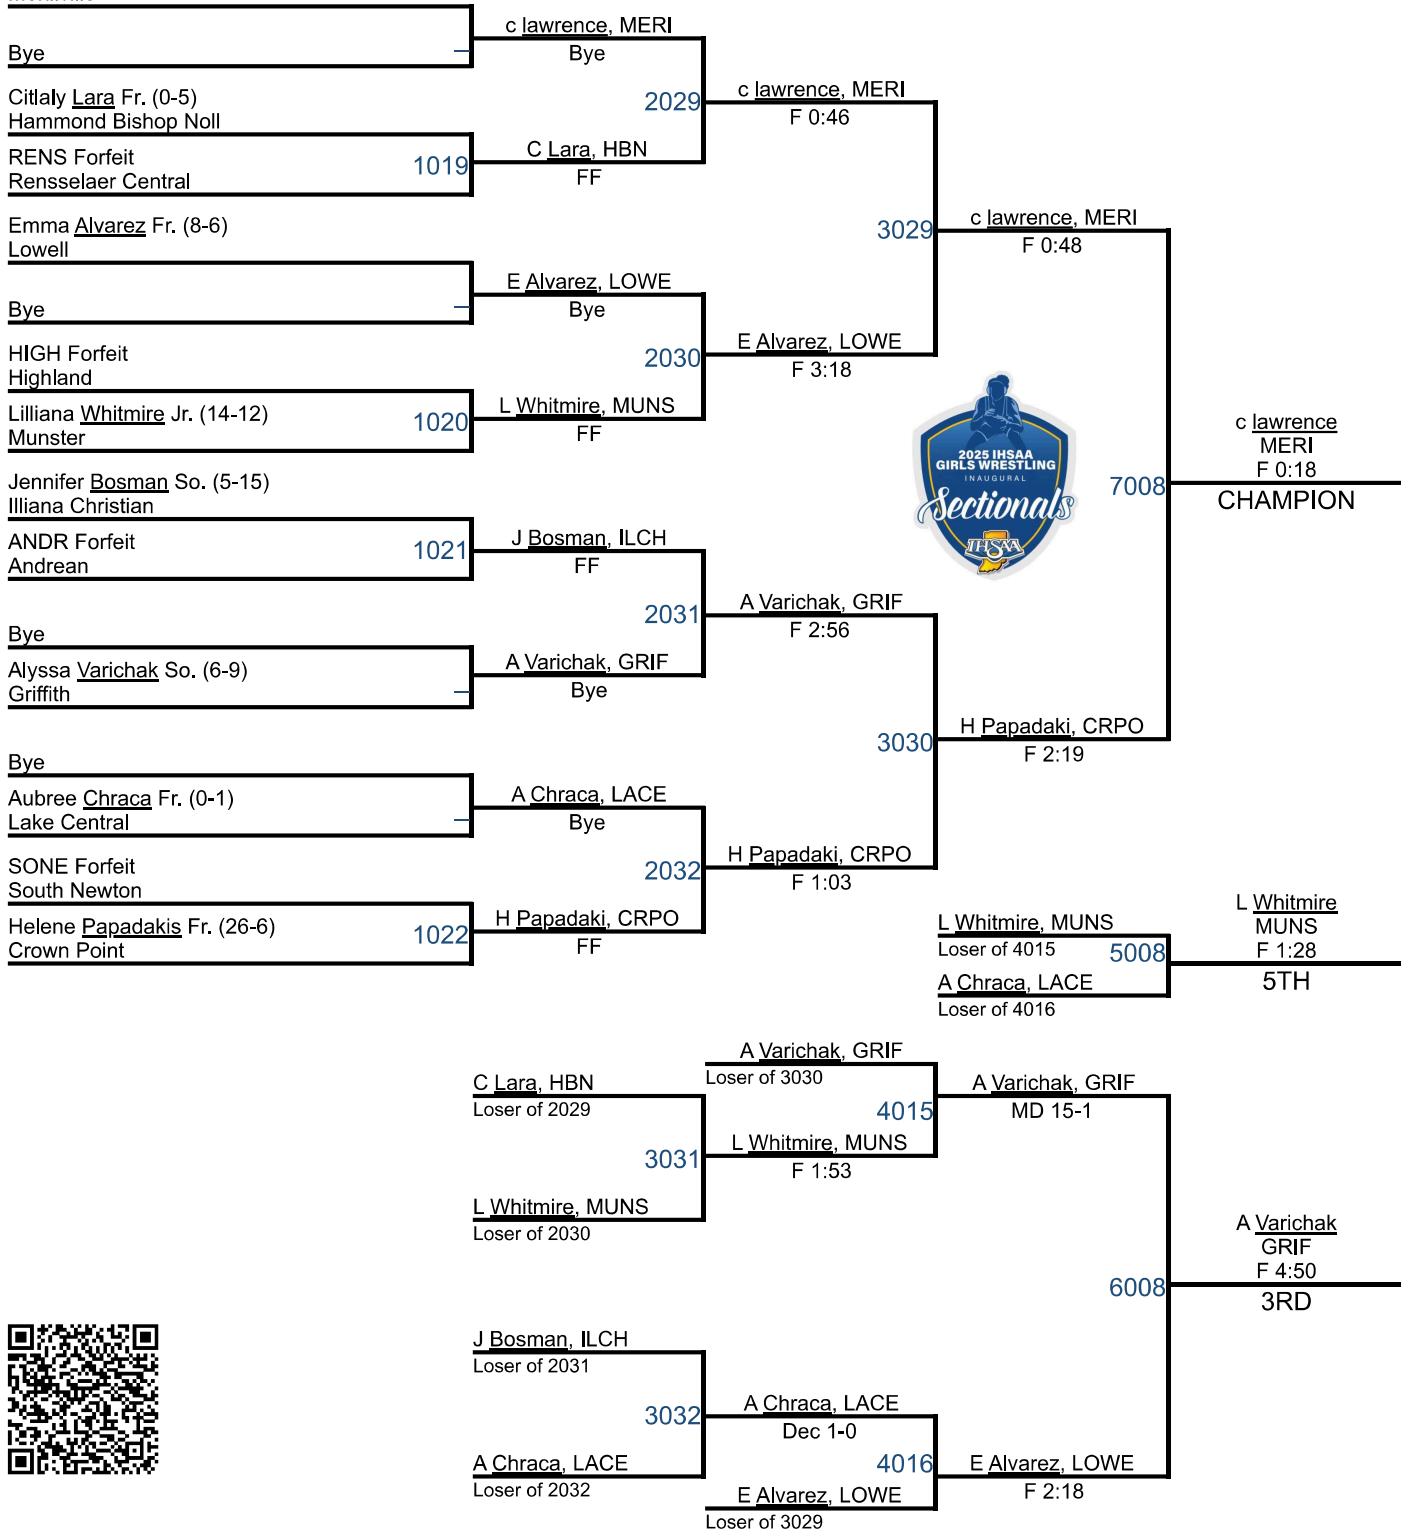

IHSAA GIRLS SECTIONAL - ILLIANA CHRISTIAN B3

charisma lawrence Jr. (24-3)
Merillville