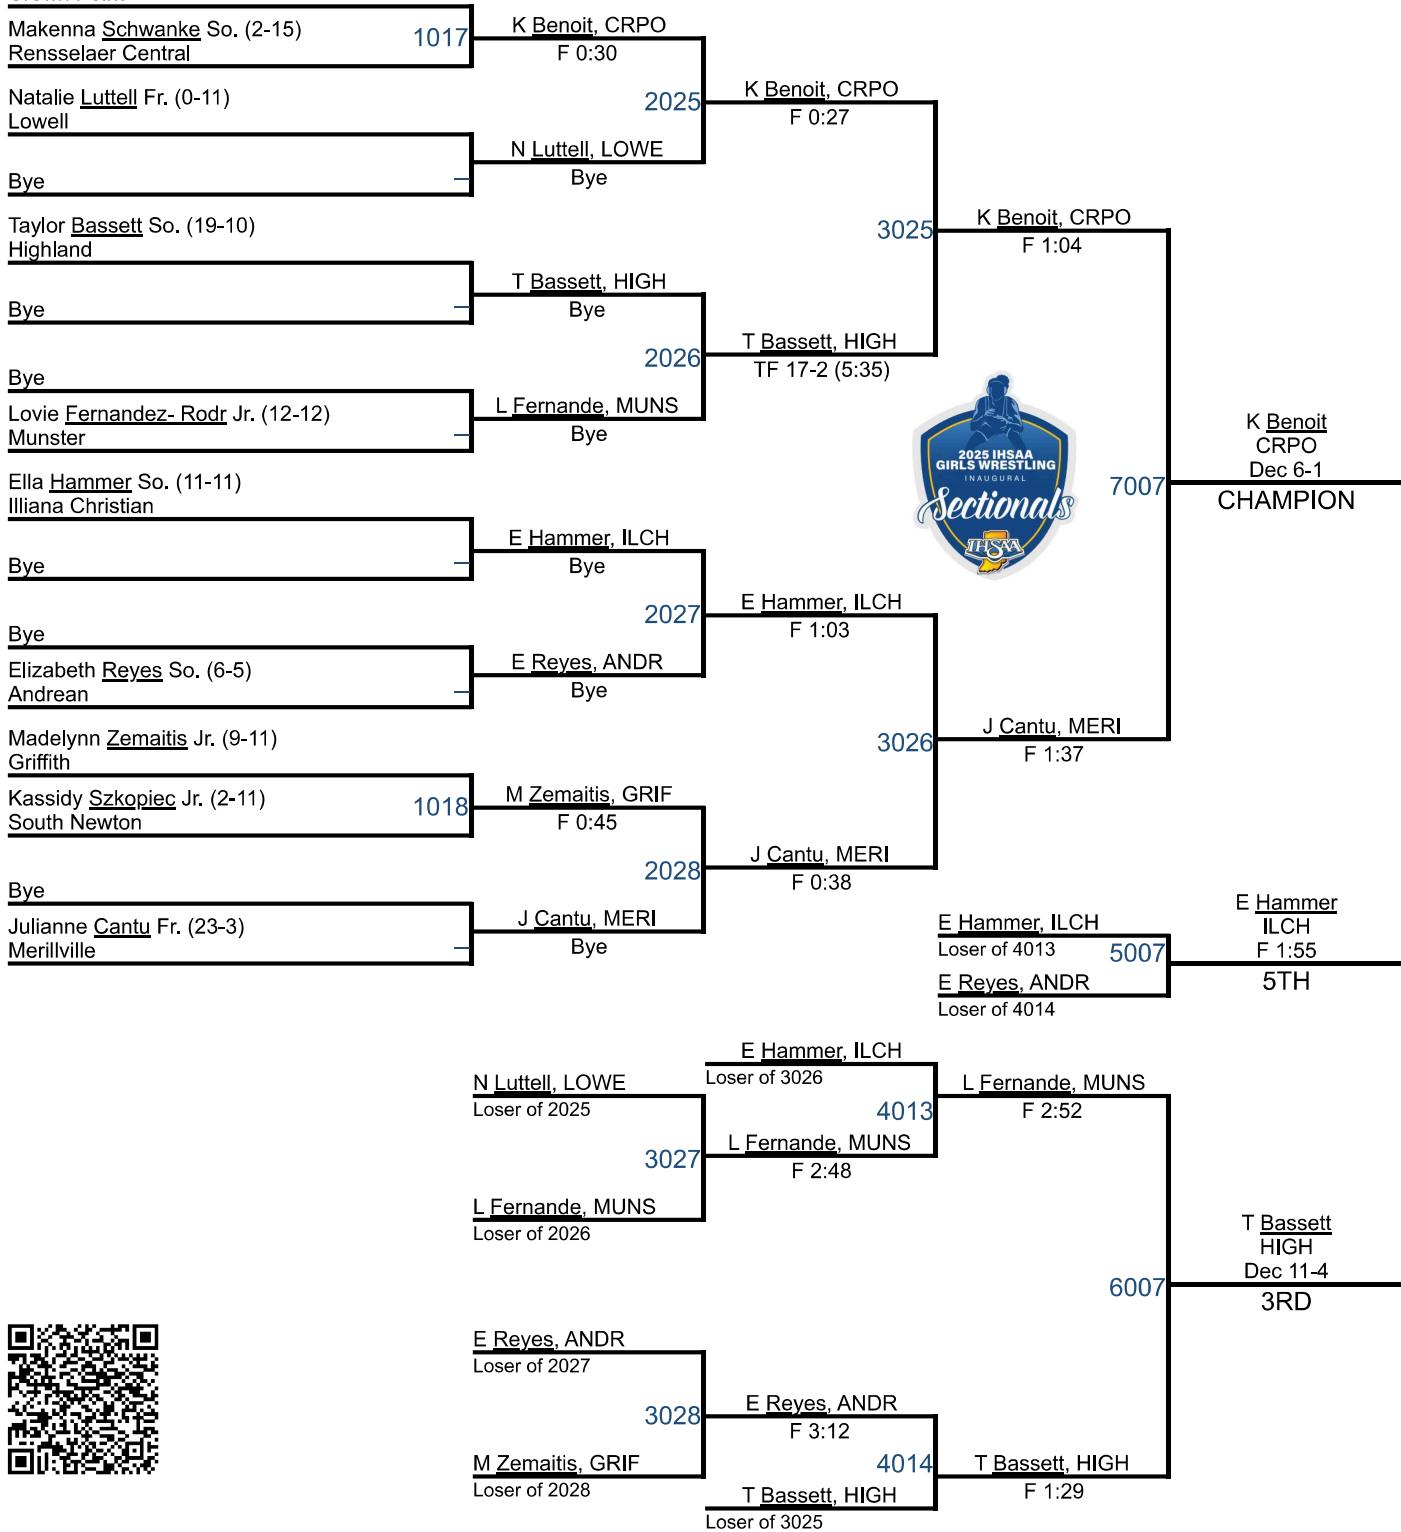

IHSAA GIRLS SECTIONAL - ILLIANA CHRISTIAN B3

Kylie Benoit Jr. (26-1)
Crown Point