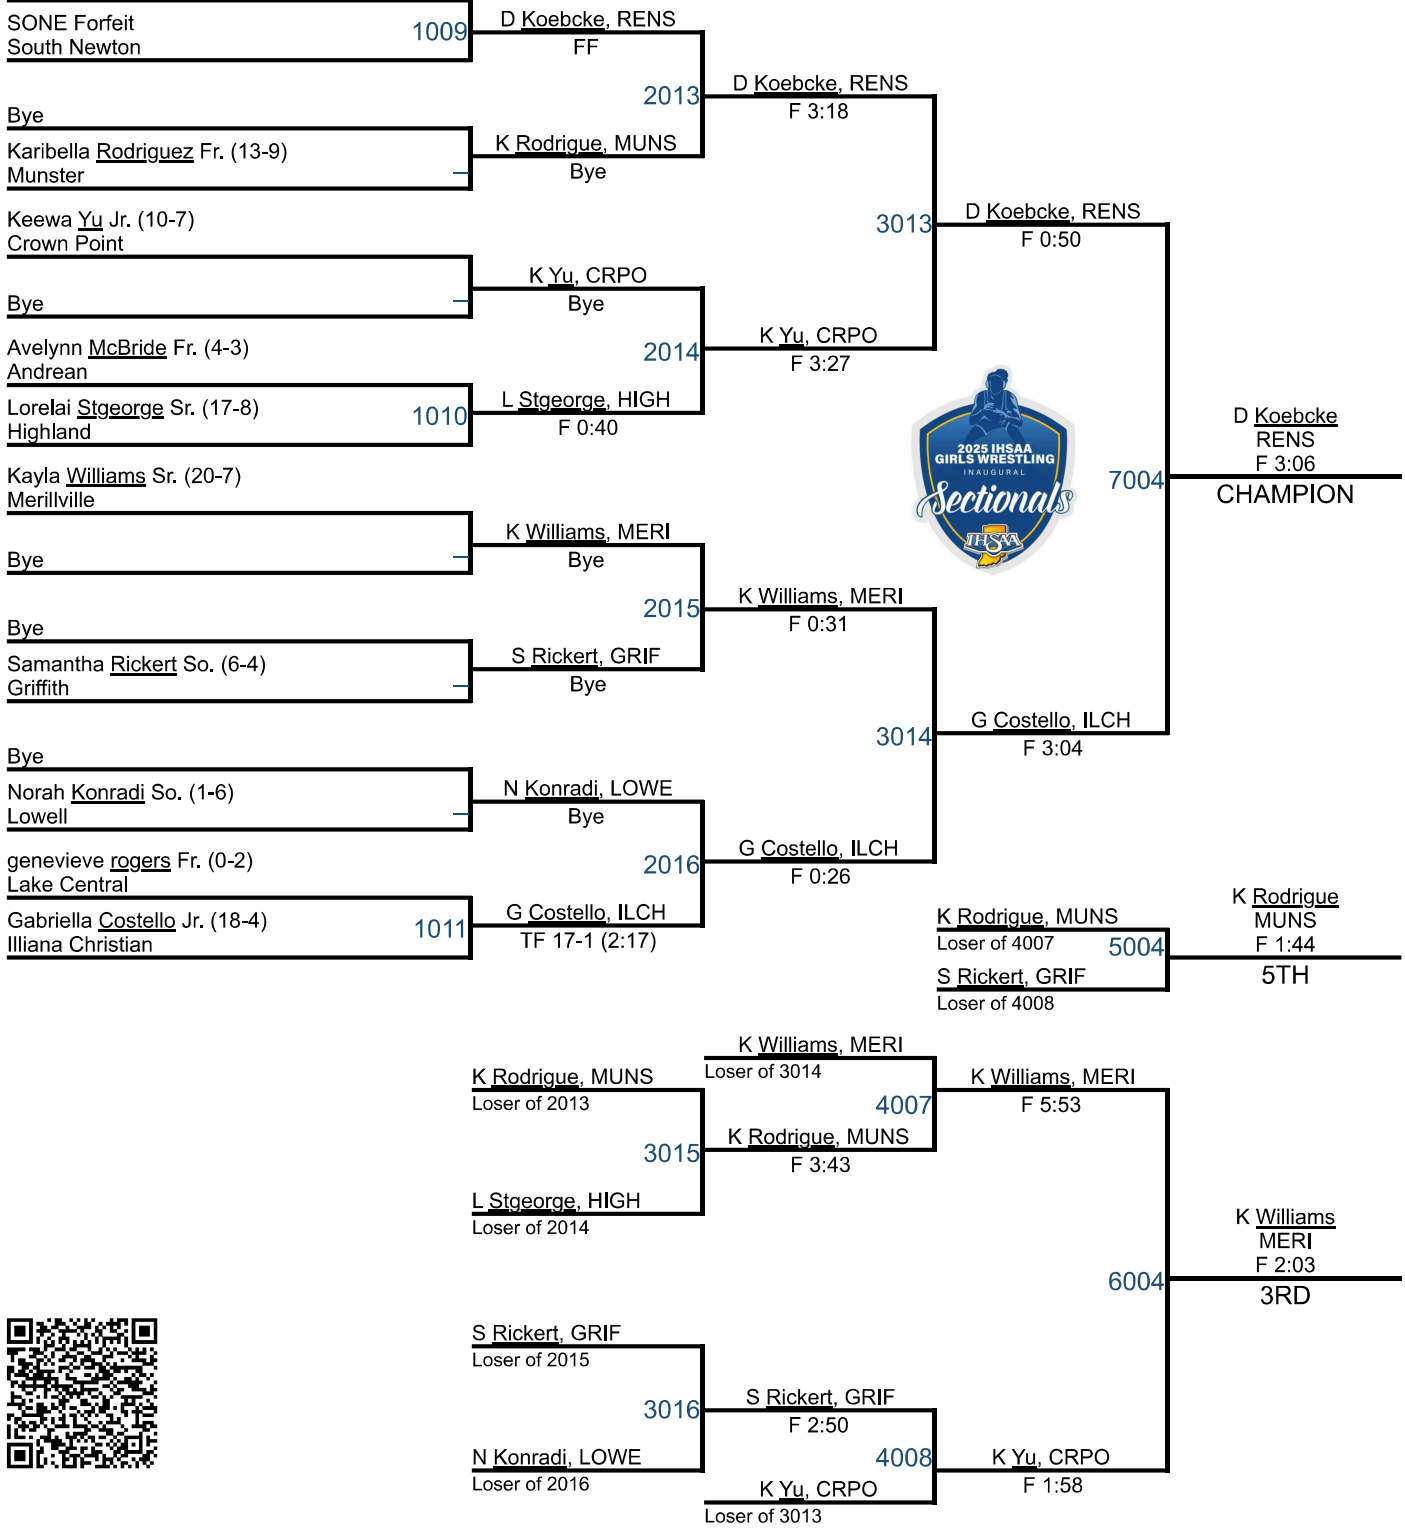

IHSAA GIRLS SECTIONAL - ILLIANA CHRISTIAN B3

Delaney Koebcke Sr. (25-7)
Rensselaer Central