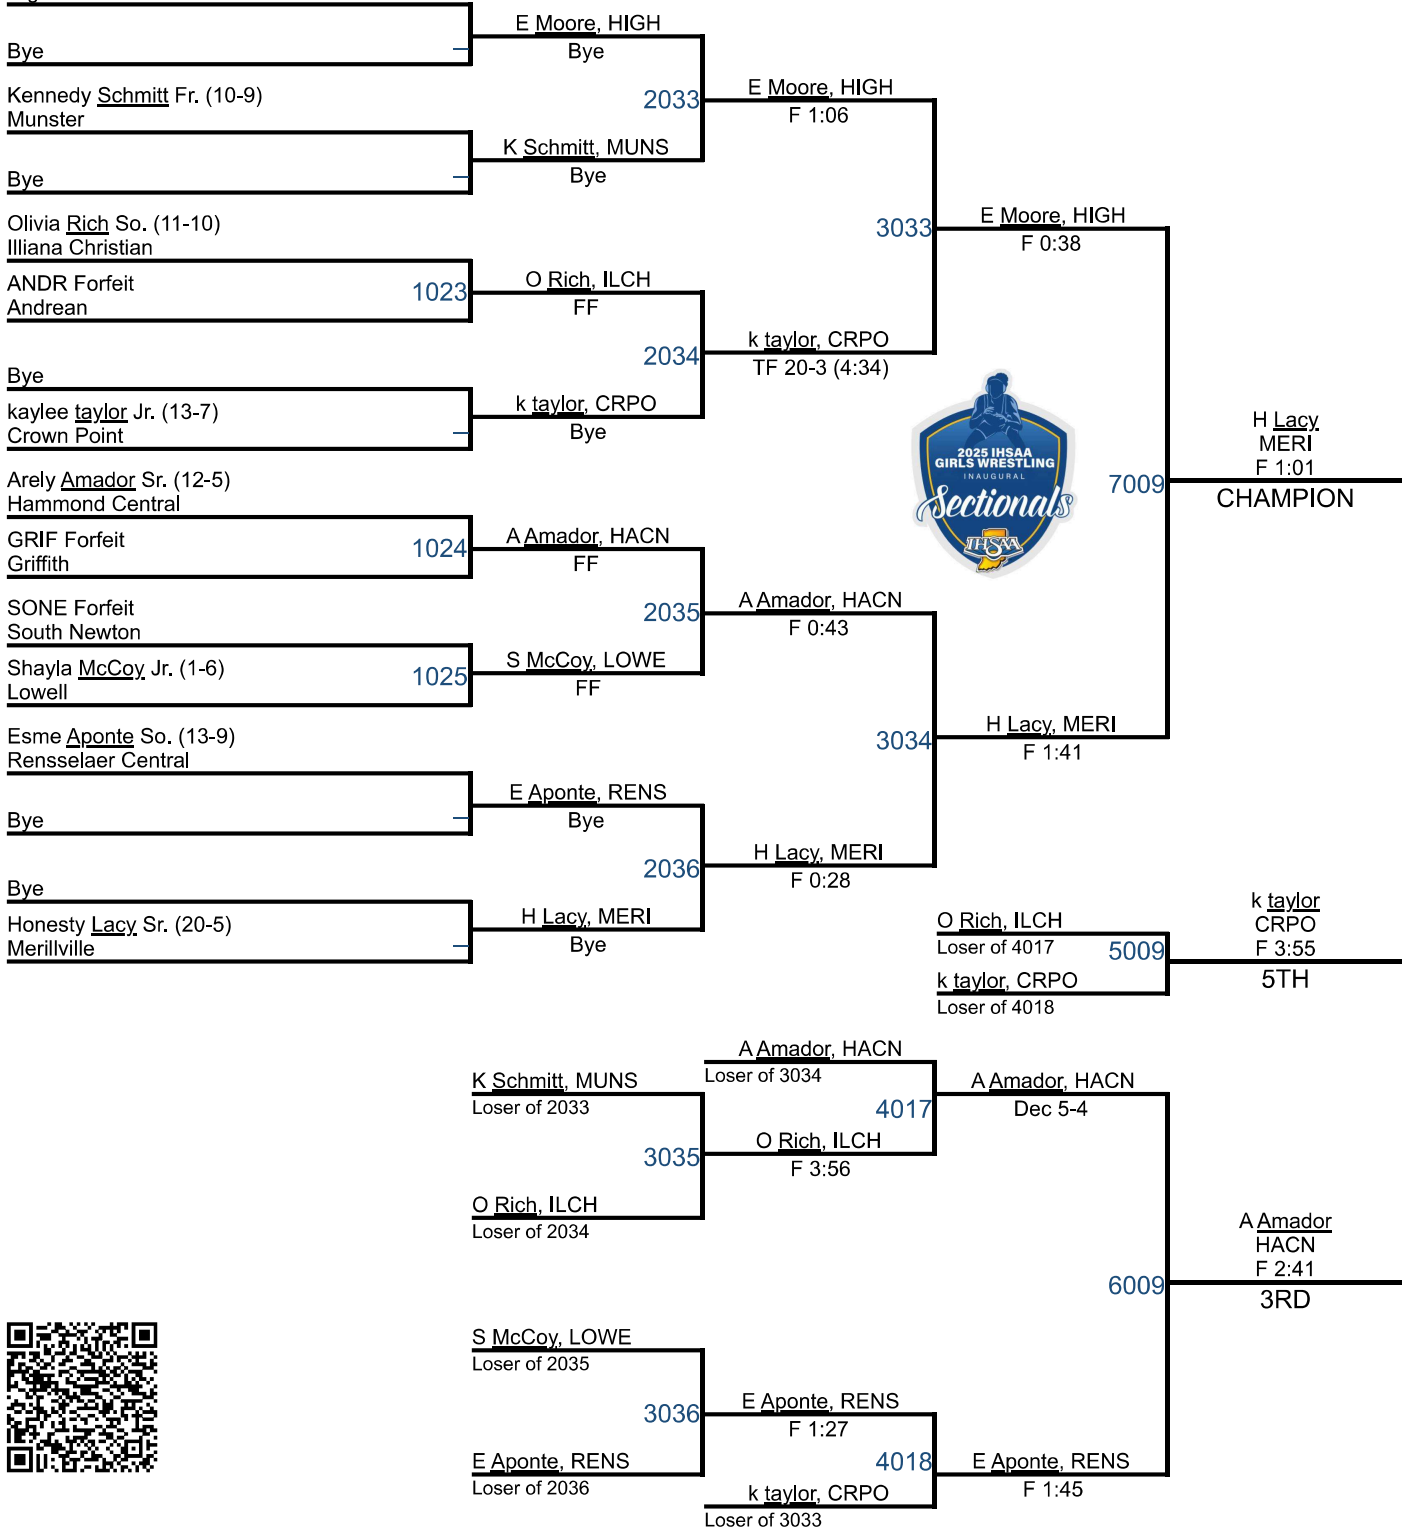

IHSAA GIRLS SECTIONAL - ILLIANA CHRISTIAN B3

Emmalynn Moore Fr. (31-3)
Highland