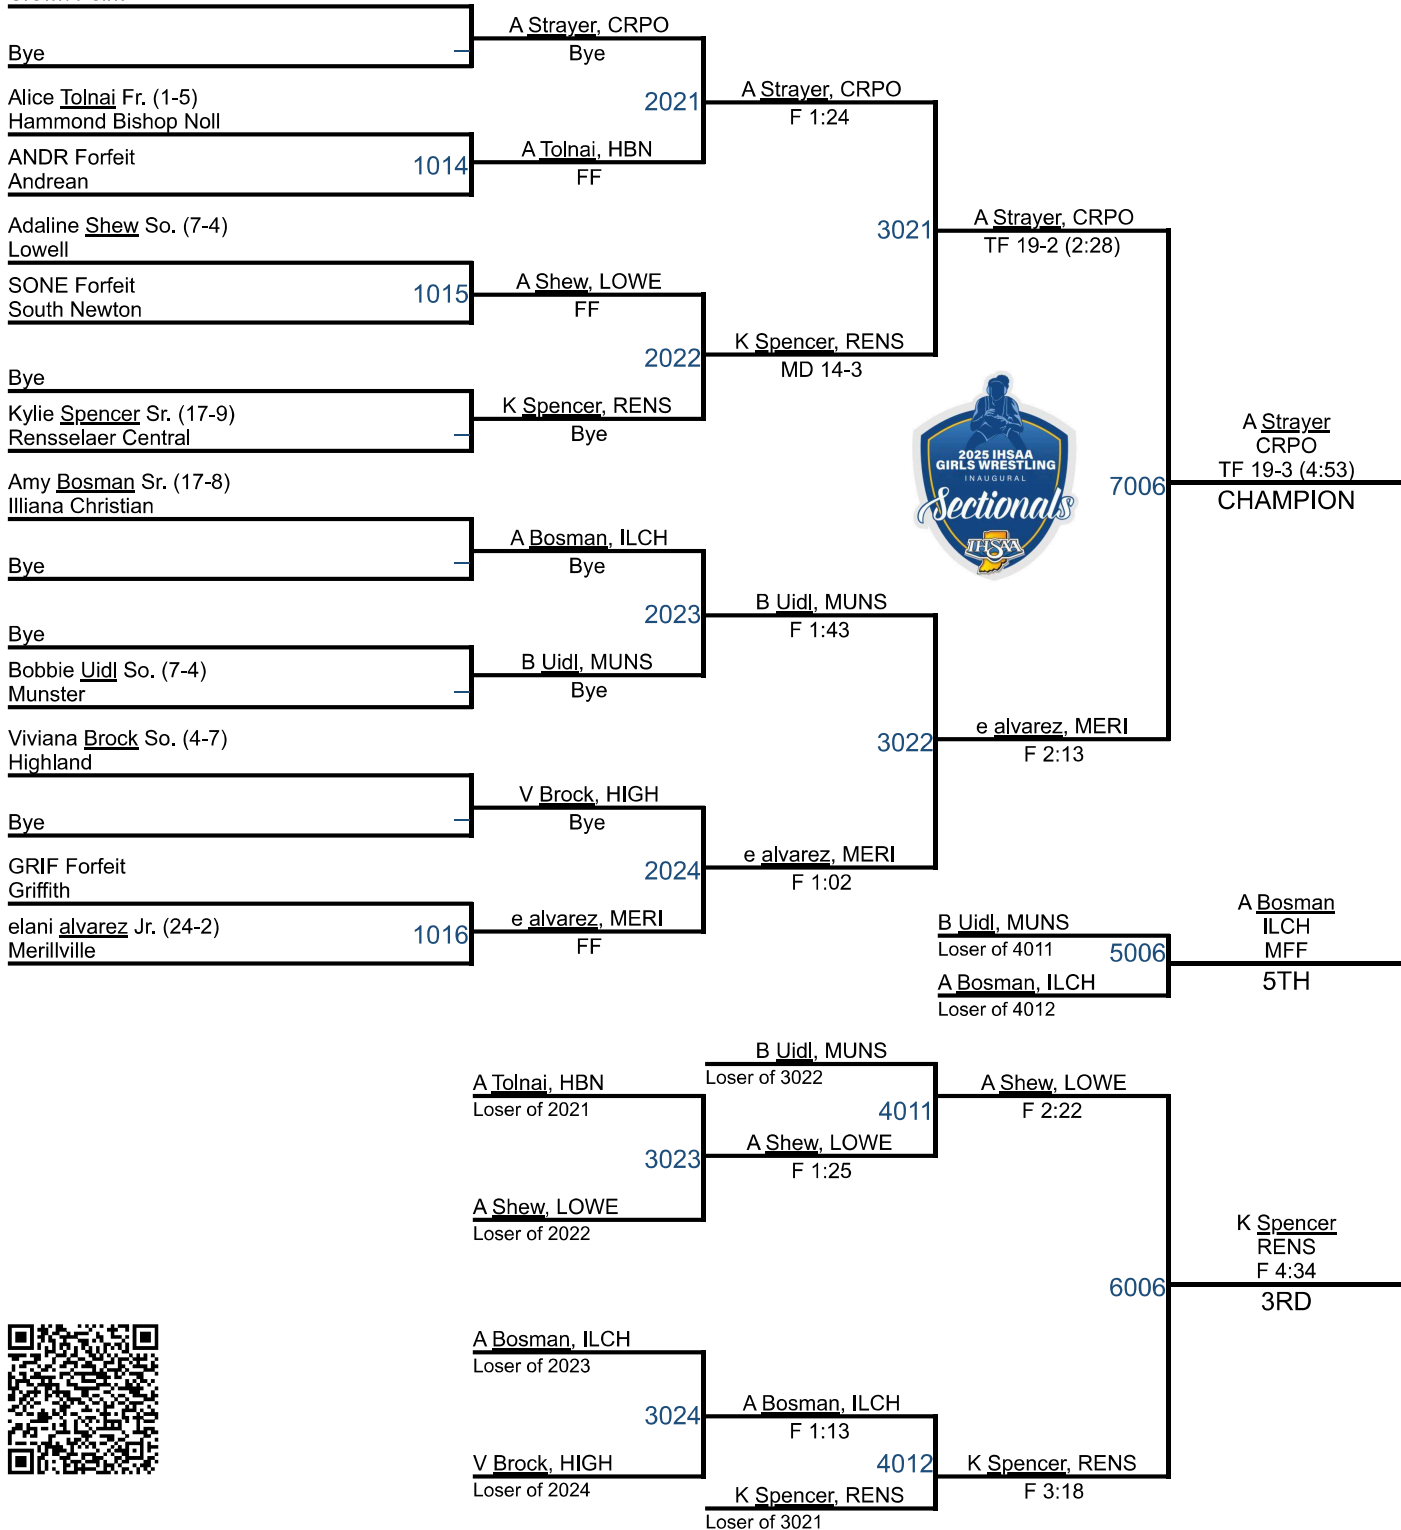

IHSAA GIRLS SECTIONAL - ILLIANA CHRISTIAN B3

Ava Strayer Fr. (28-0)
Crown Point