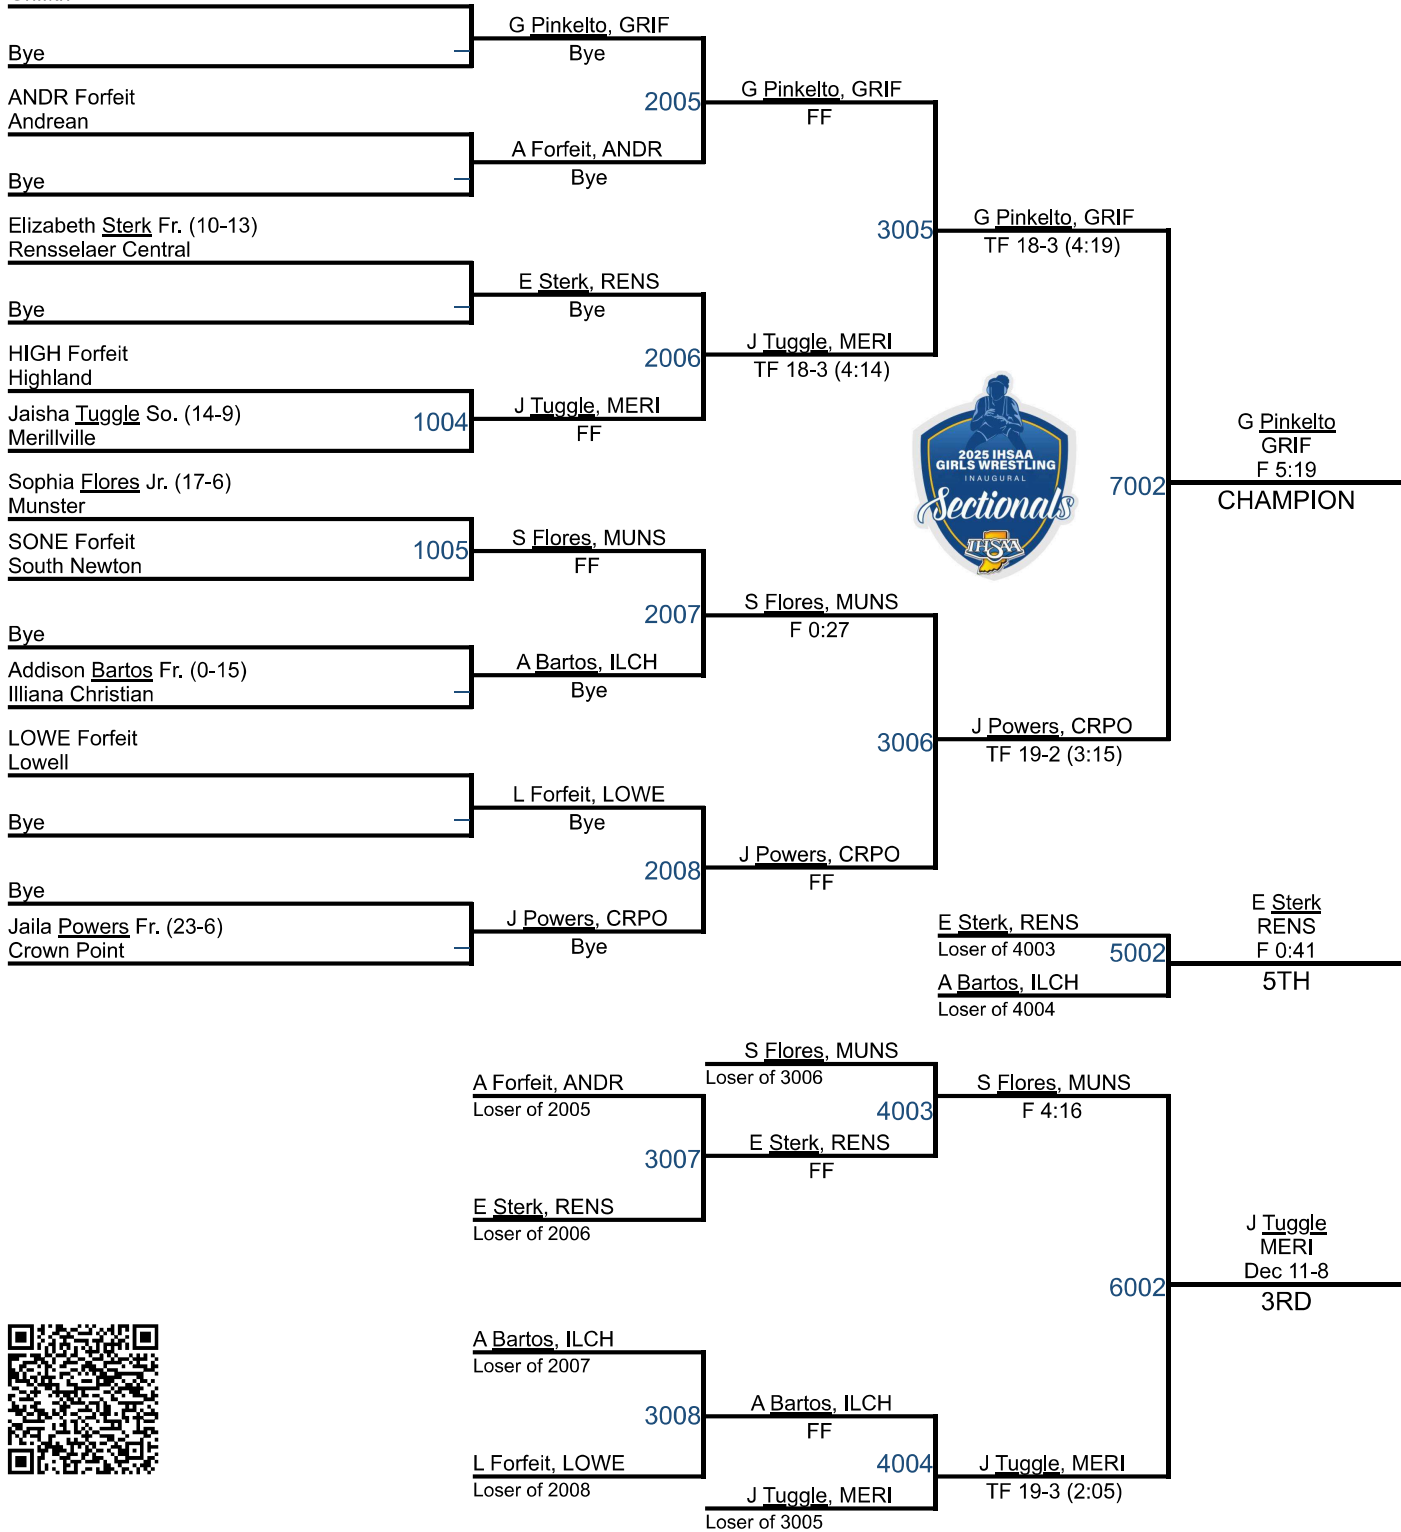

IHSAA GIRLS SECTIONAL - ILLIANA CHRISTIAN B3

Grace Pinkelton So. (16-2)
Griffith