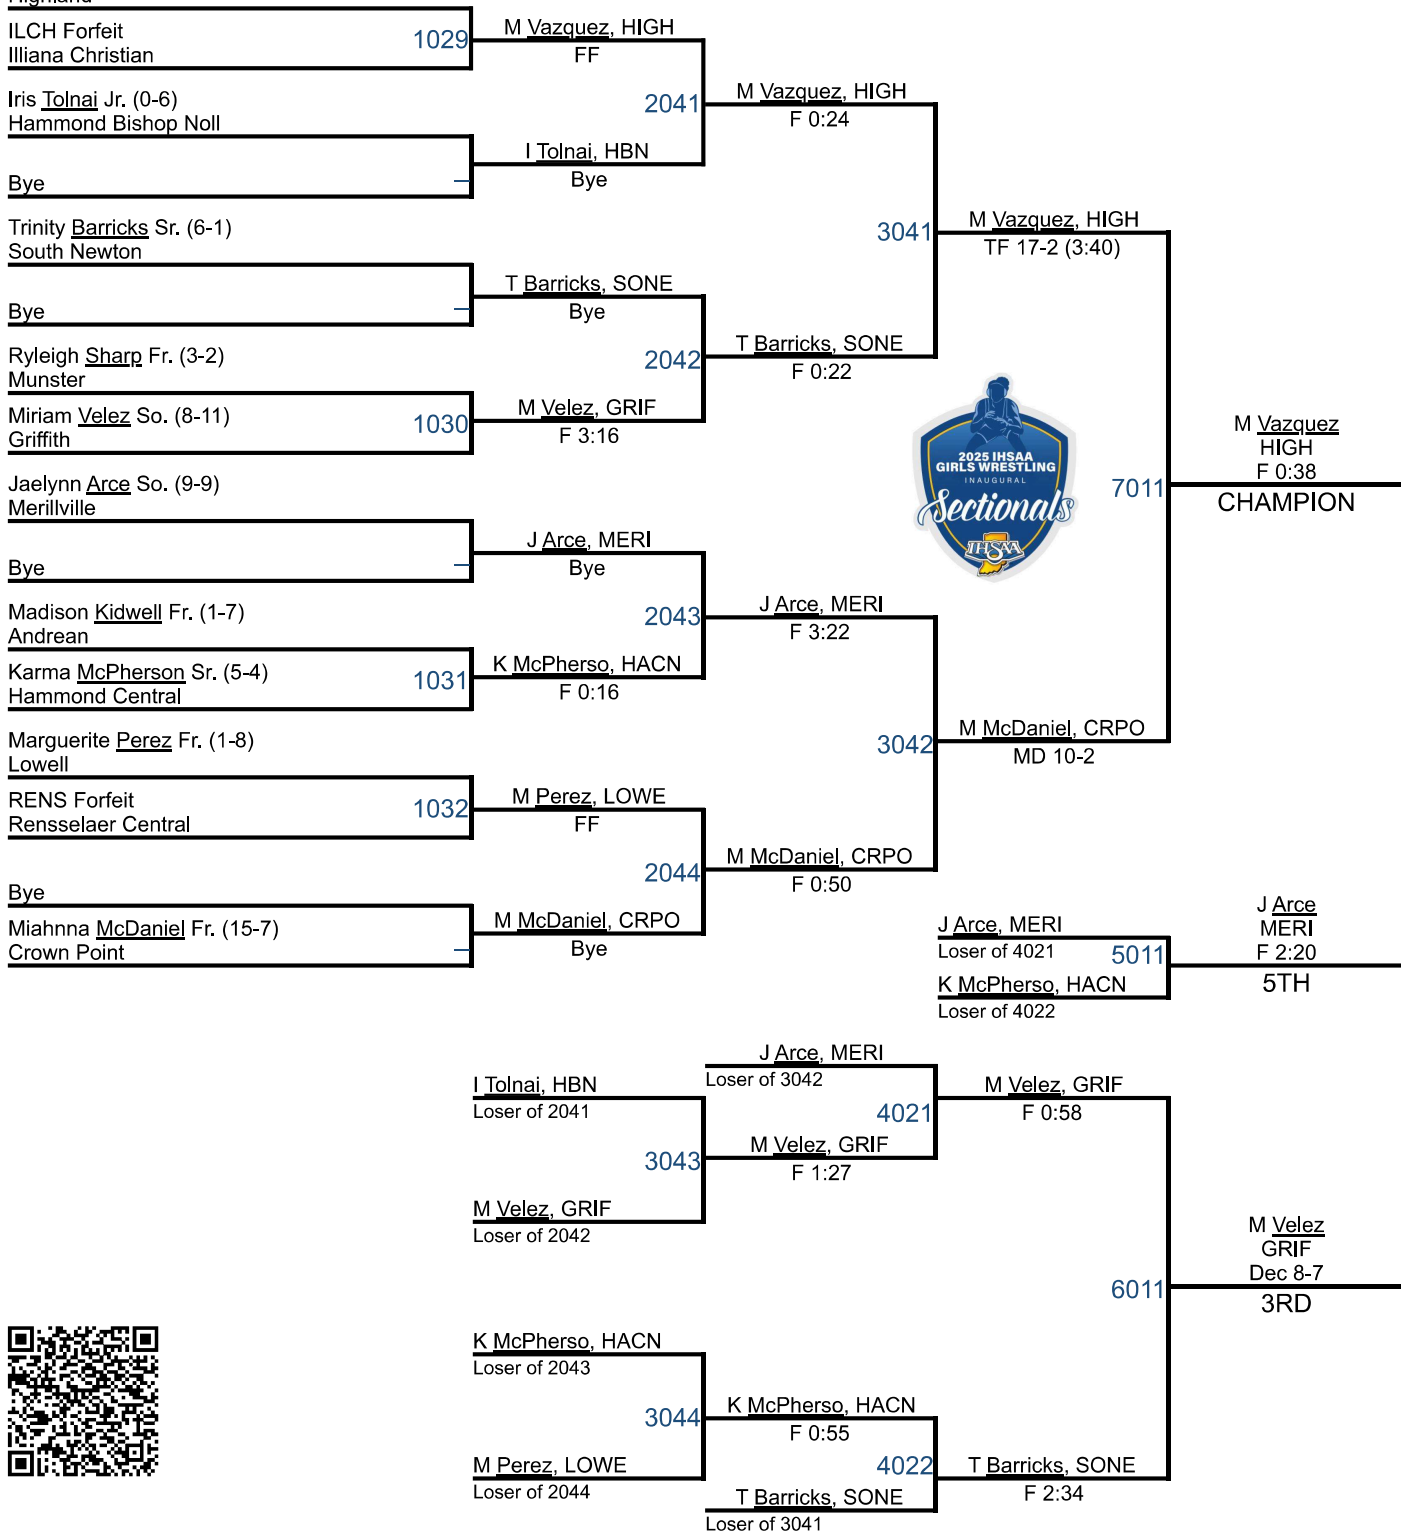

IHSAA GIRLS SECTIONAL - ILLIANA CHRISTIAN B3

Melody Vazquez Fr. (28-4)
Highland