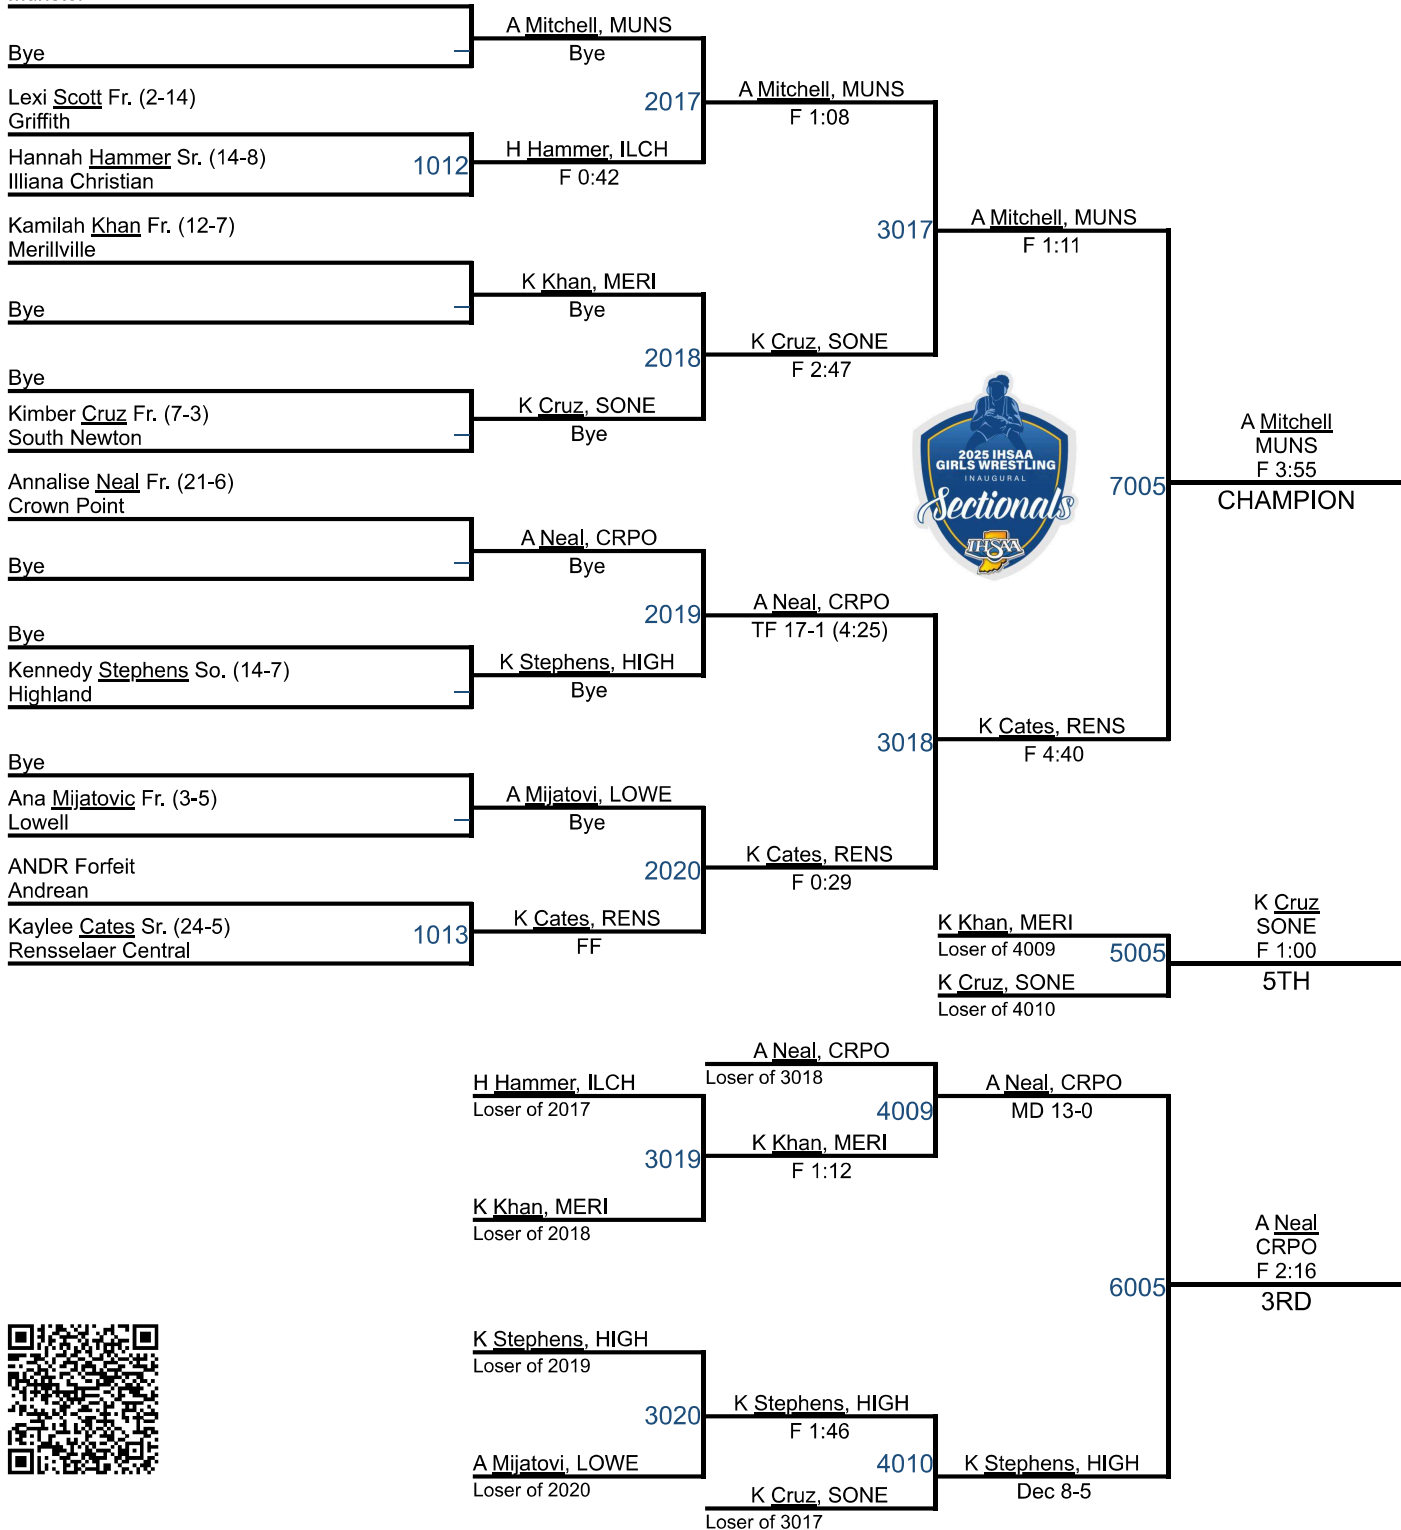

IHSAA GIRLS SECTIONAL - ILLIANA CHRISTIAN B3

Amelia Mitchell Fr. (21-1)
Munster