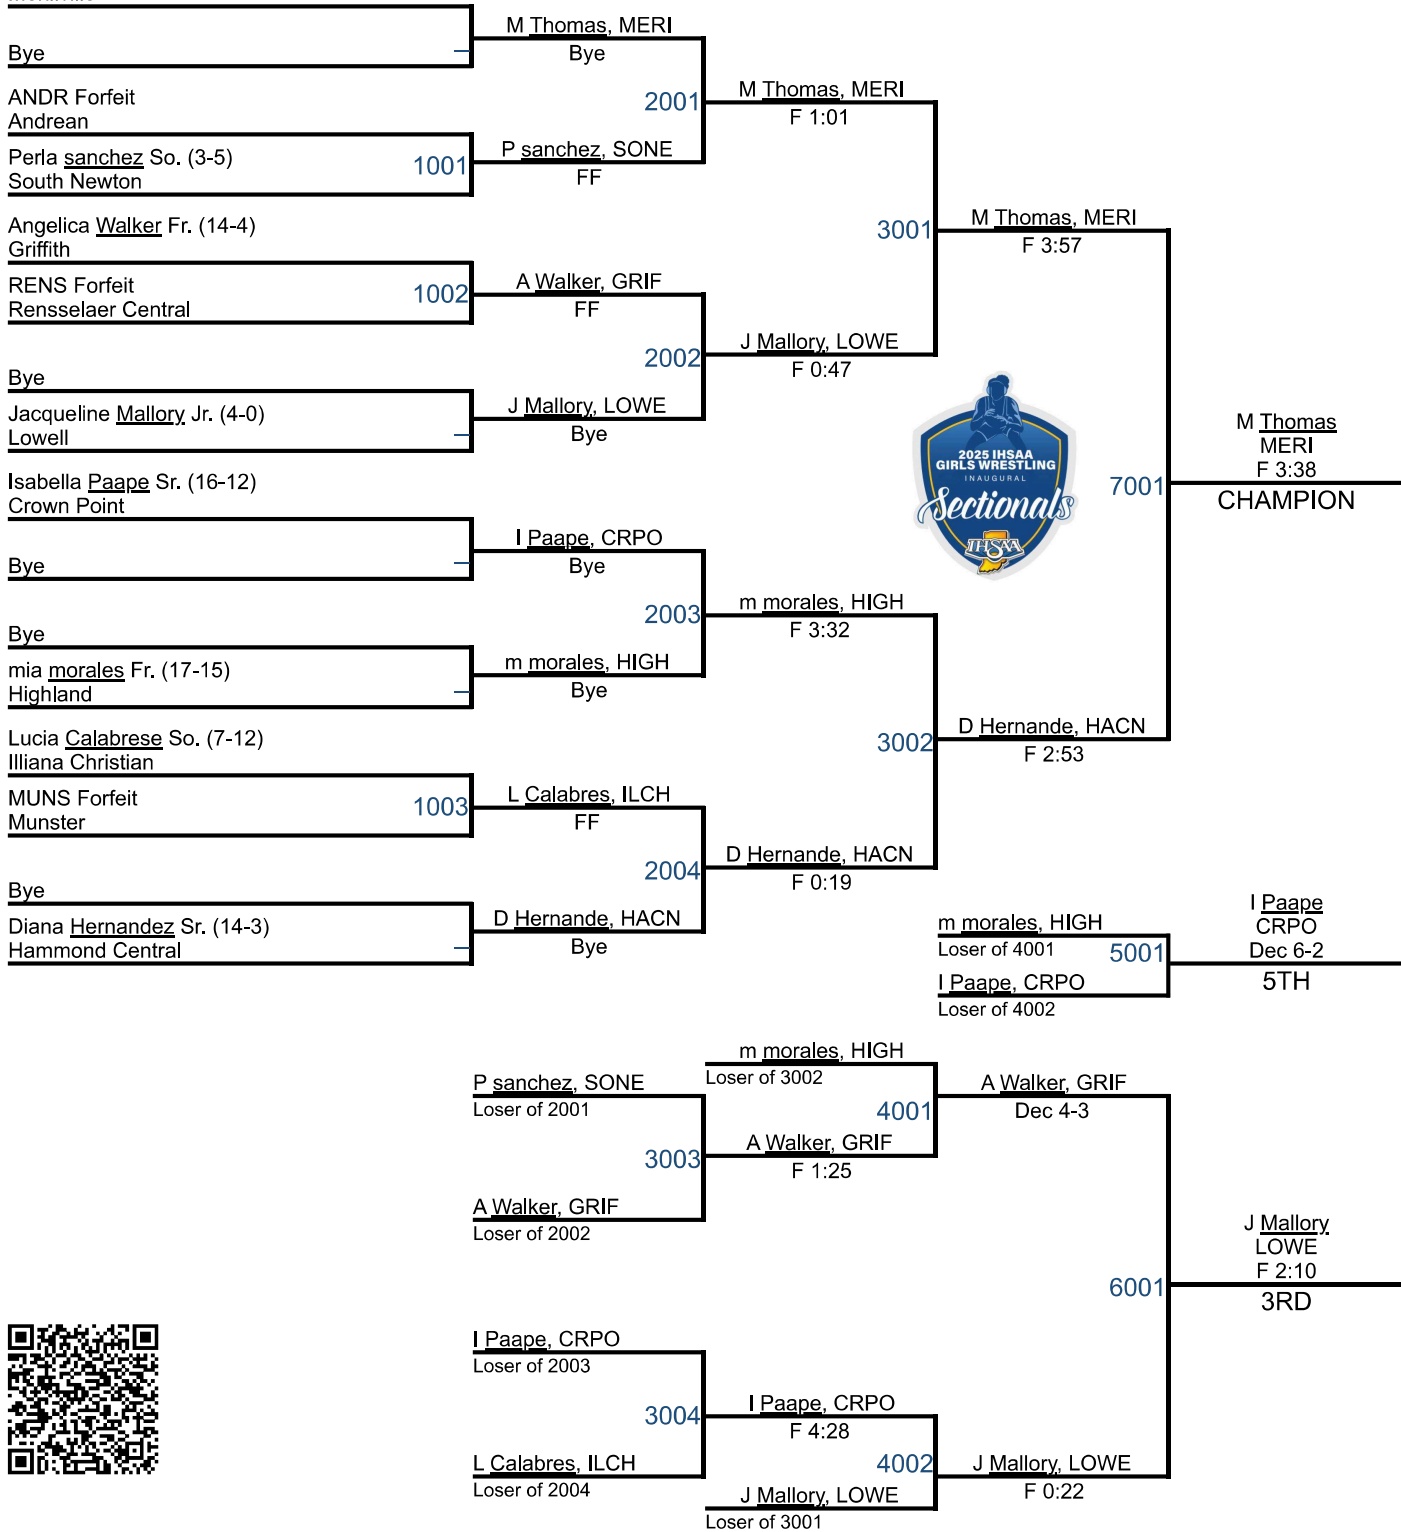

IHSAA GIRLS SECTIONAL - ILLIANA CHRISTIAN B3

100

Meagan Thomas Fr. (19-5)
Merillville