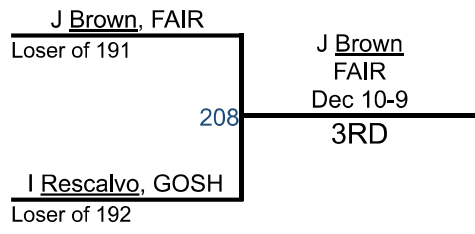

A1 Cyanna Leon Sr. (23-12)
Wawasee

IHSAA GIRLS REGIONAL - GOSHEN B

C1 Melody Vazquez Fr. (28-4)
Highland

IHSAA GIRLS REGIONAL - GOSHEN B

170

B1 Keely Culbreth Sr. (25-6)
Kankakee Valley

IHSAA GIRLS REGIONAL - GOSHEN B