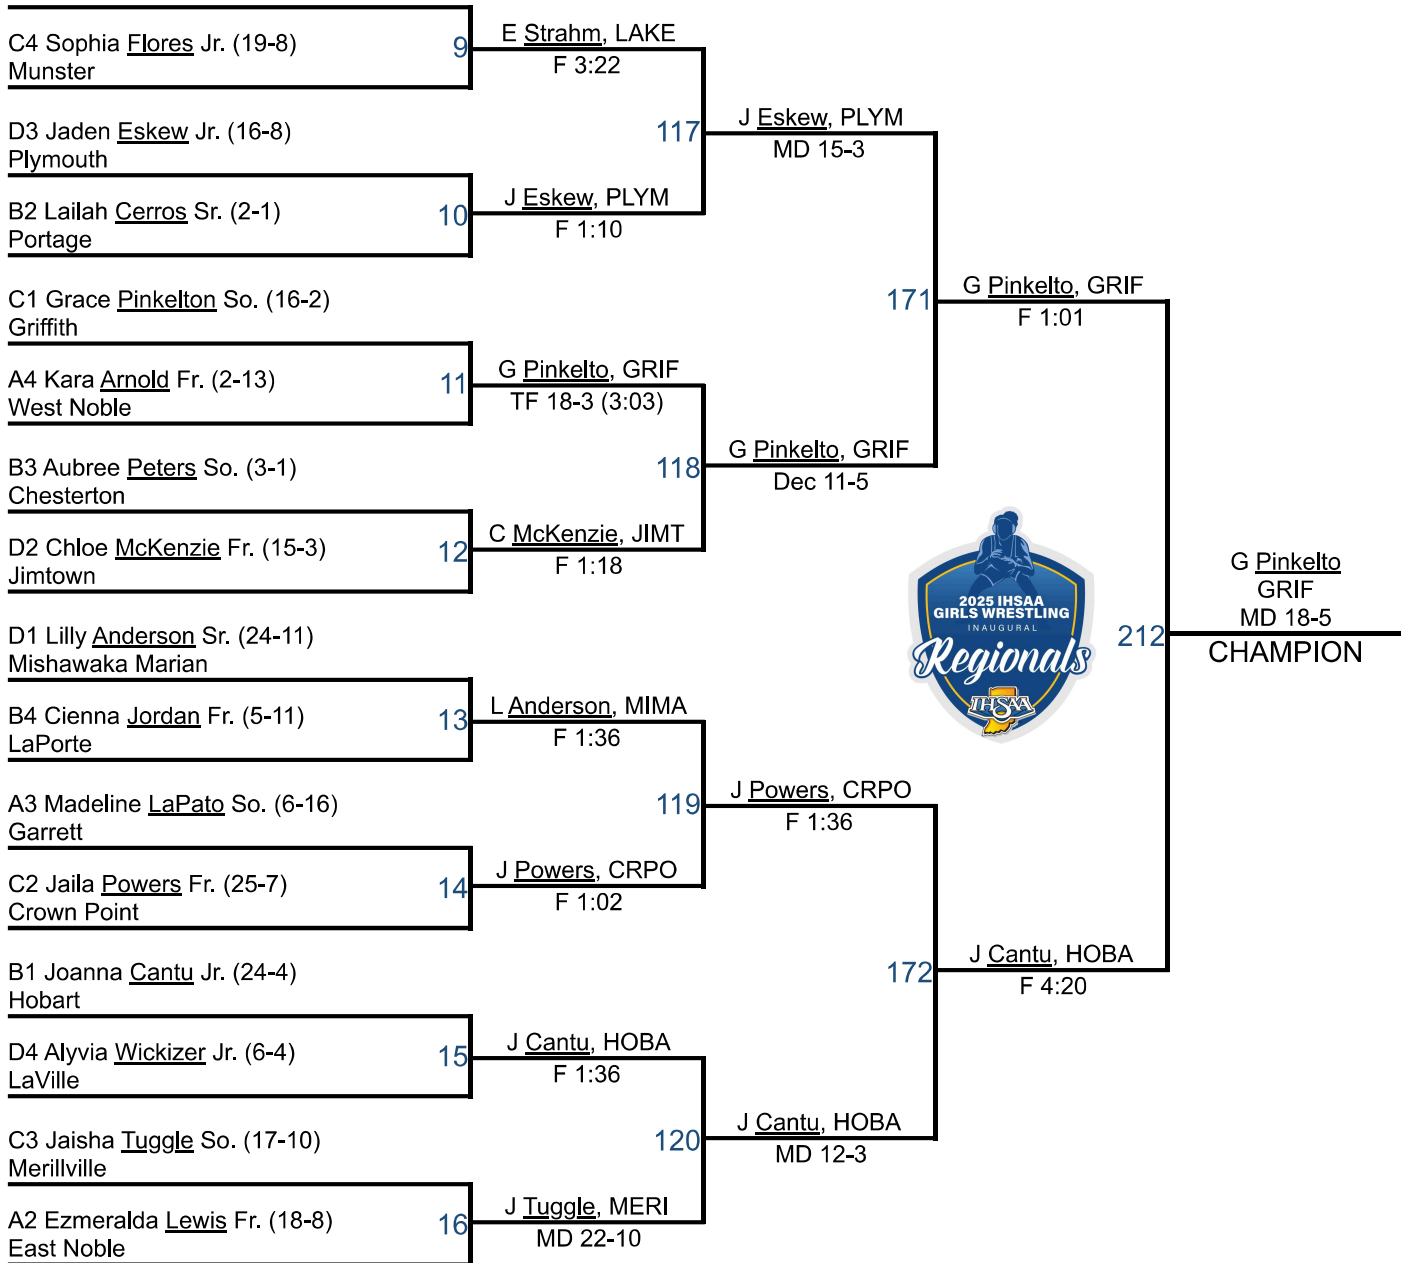

RANK	NAME	2 WRESTLERS ↑ X	3 WEIGHTS ↑ X	1 POINTS ✓
46th	Northridge, IN	1	1	0

IHSAA GIRLS REGIONAL - GOSHEN B

100

B1 Madisyn Mikels Jr. (3-0)
Portage

IHSAA GIRLS REGIONAL - GOSHEN B

A1 Emily Strahm Fr. (17-15)
Lakeland