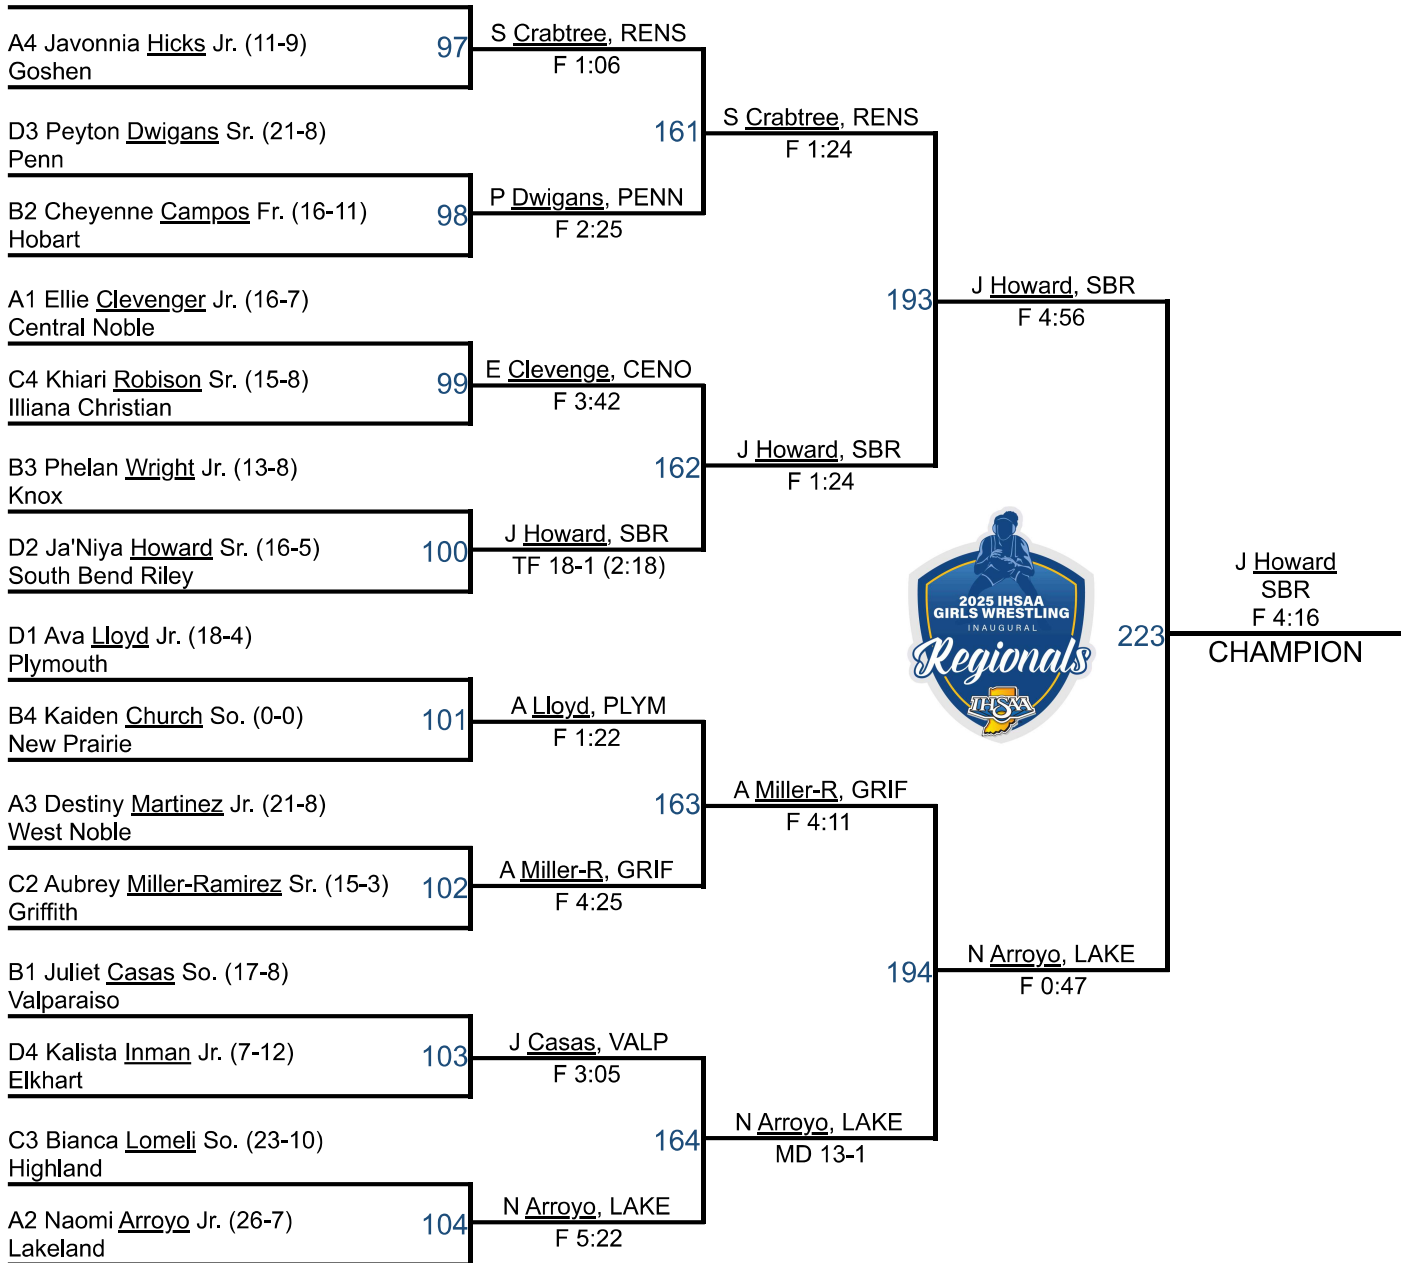

IHSAA GIRLS REGIONAL - GOSHEN B

190

C1 Stacia Crabtree So. (31-1)
Rensselaer Central