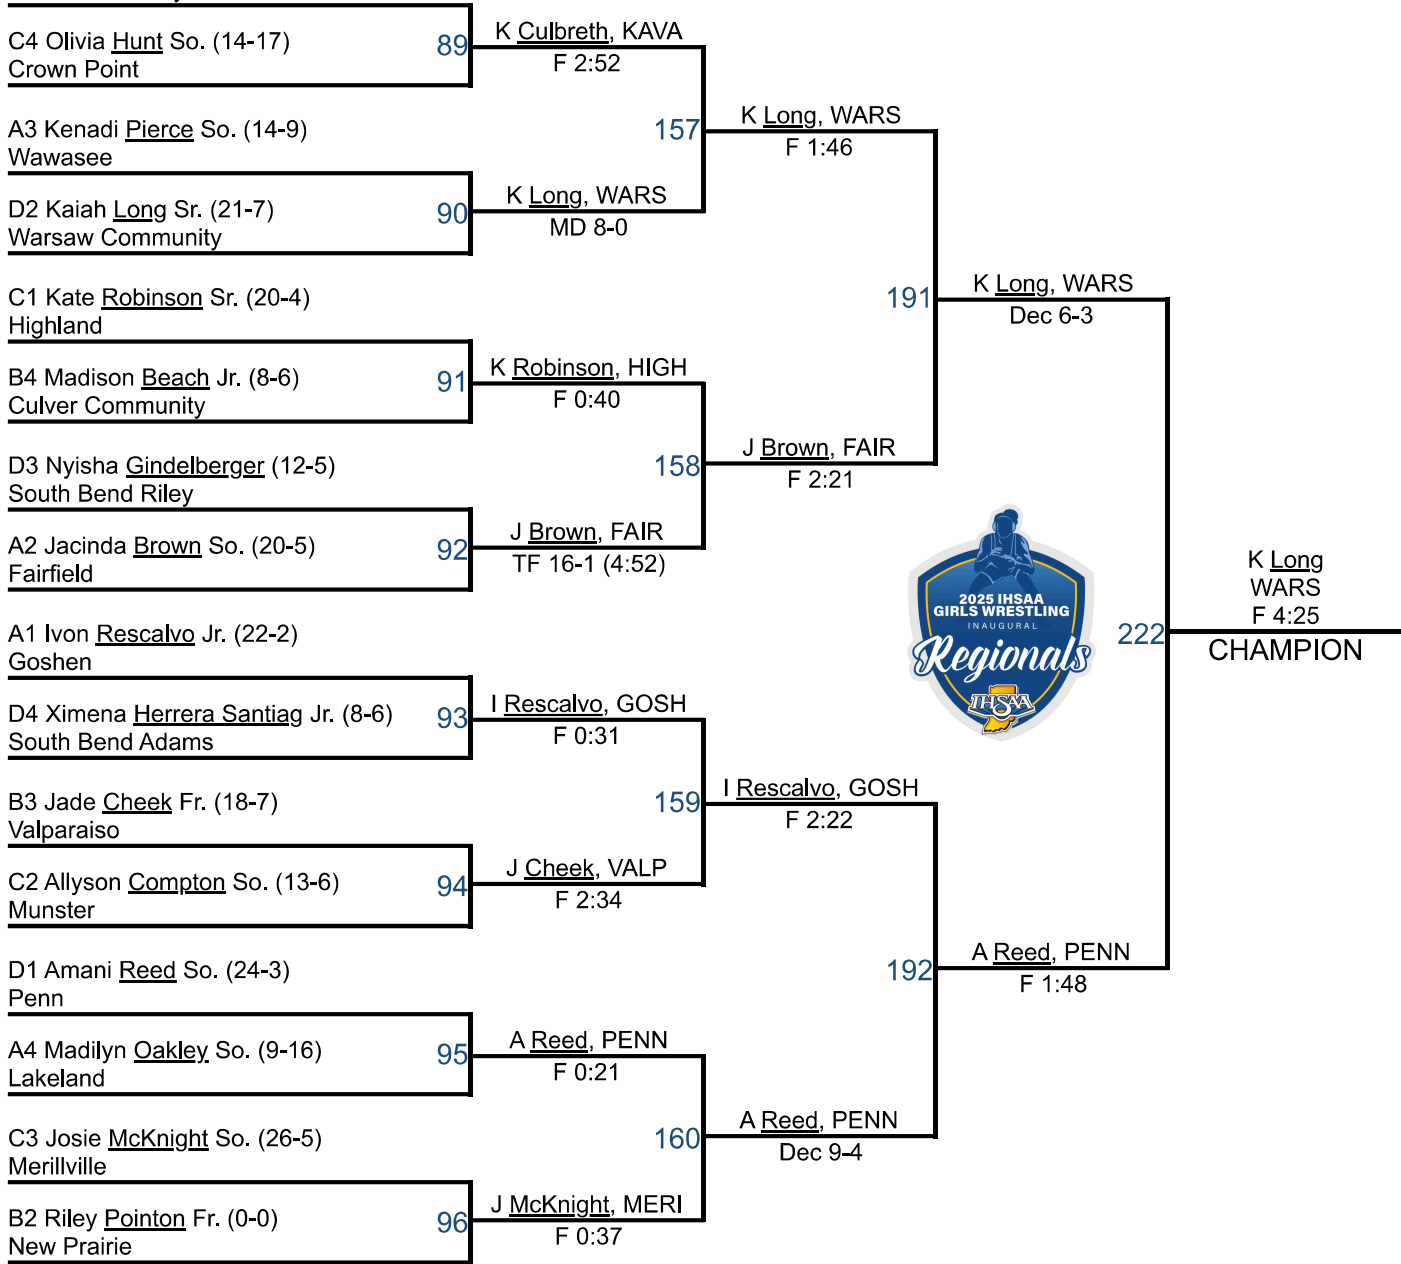

IHSAA GIRLS REGIONAL - GOSHEN B

170

B1 Keely Culbreth Sr. (25-6)
Kankakee Valley