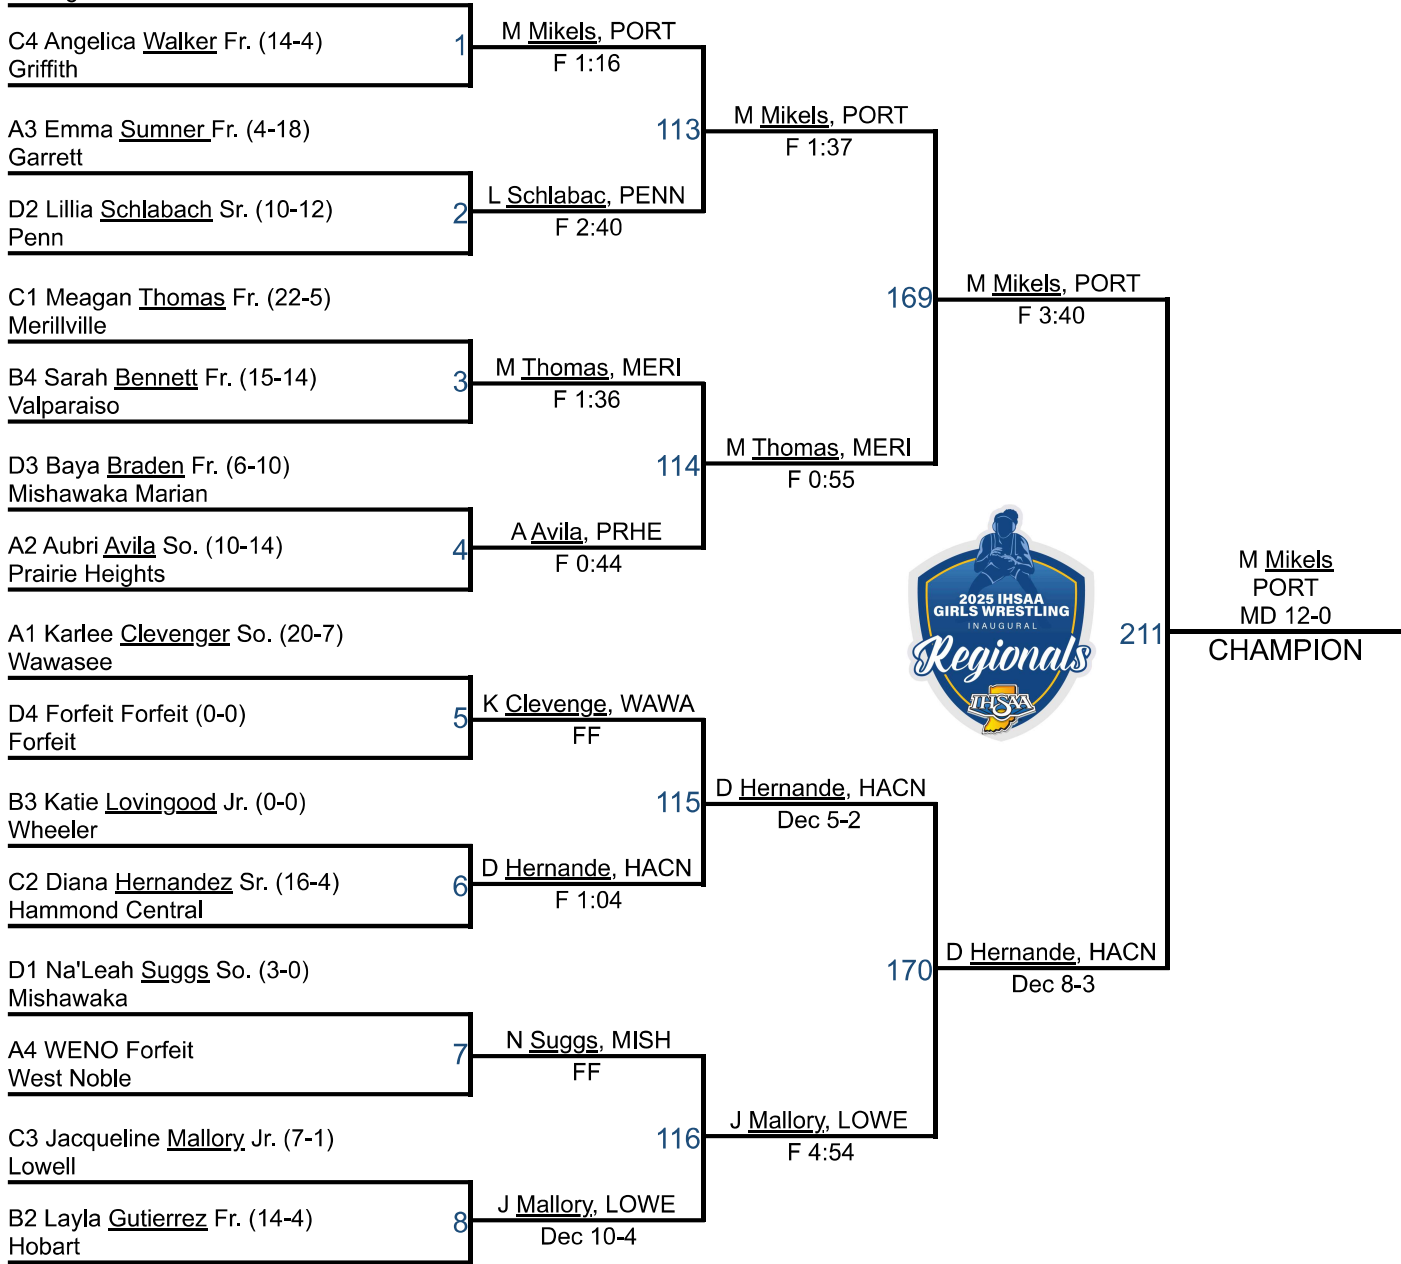

IHSAA GIRLS REGIONAL - GOSHEN B

100

B1 Madisyn Mikels Jr. (3-0)
Portage