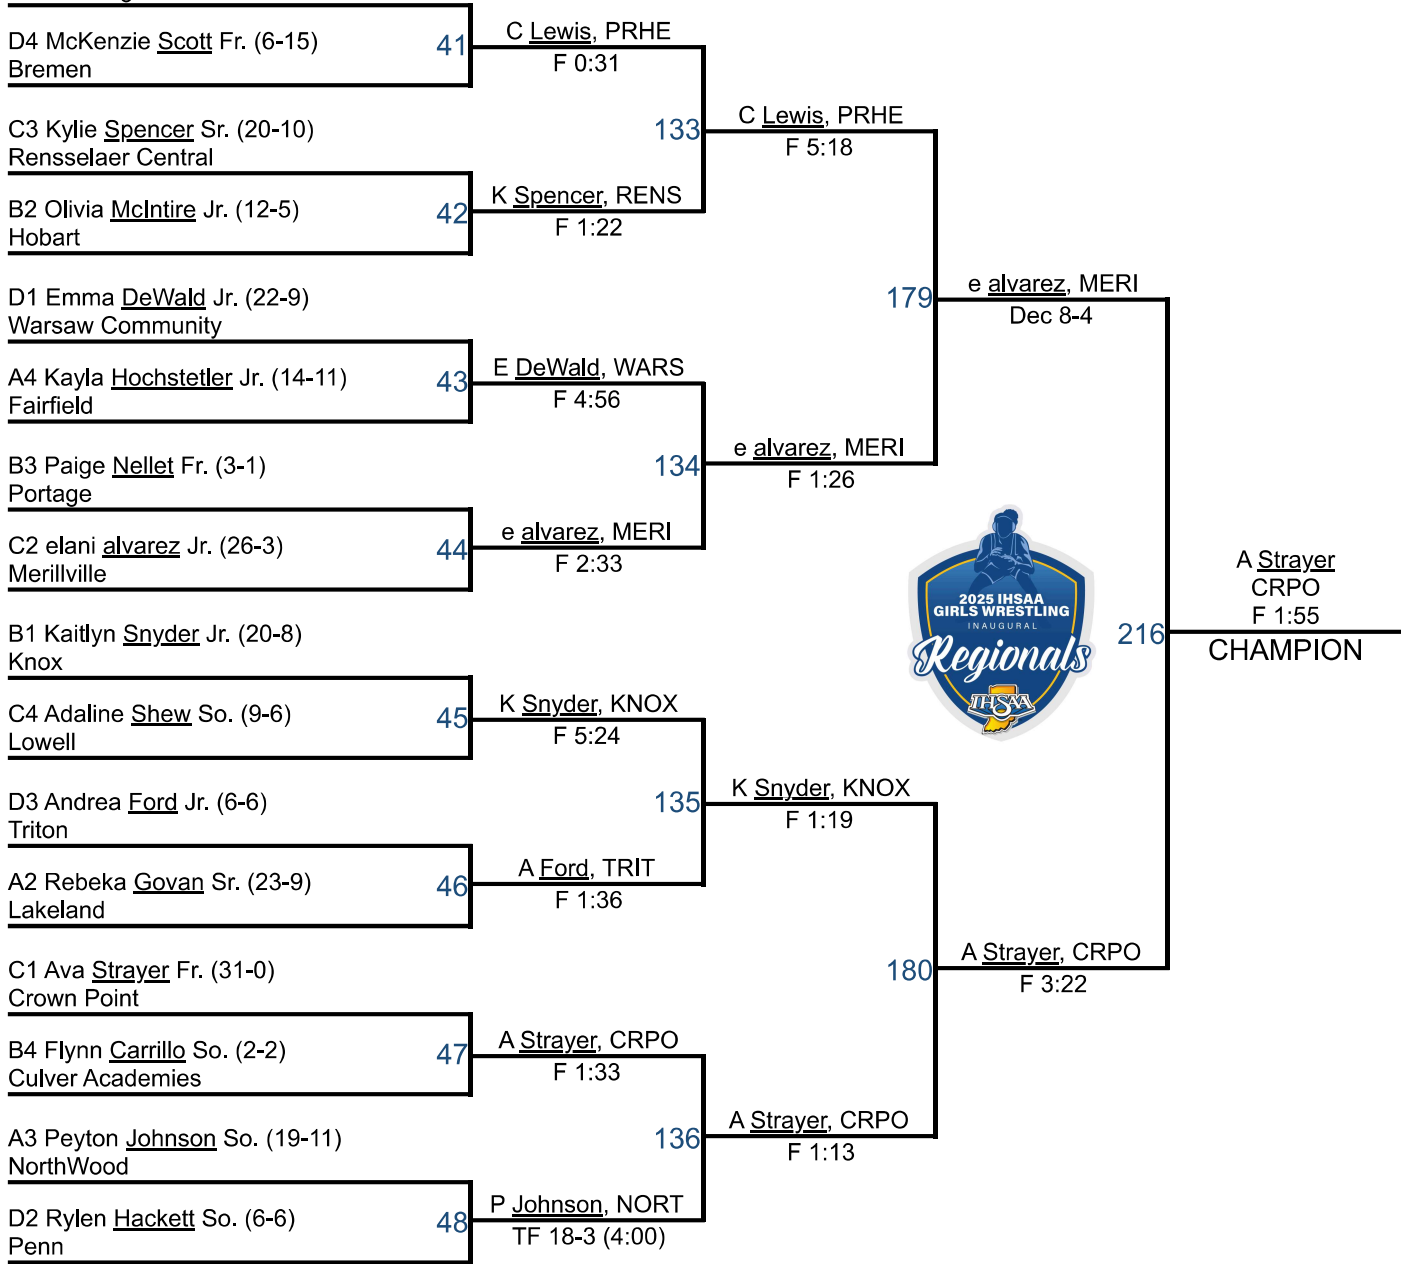

IHSAA GIRLS REGIONAL - GOSHEN B

A1 Christian Lewis Sr. (27-6)
Prairie Heights