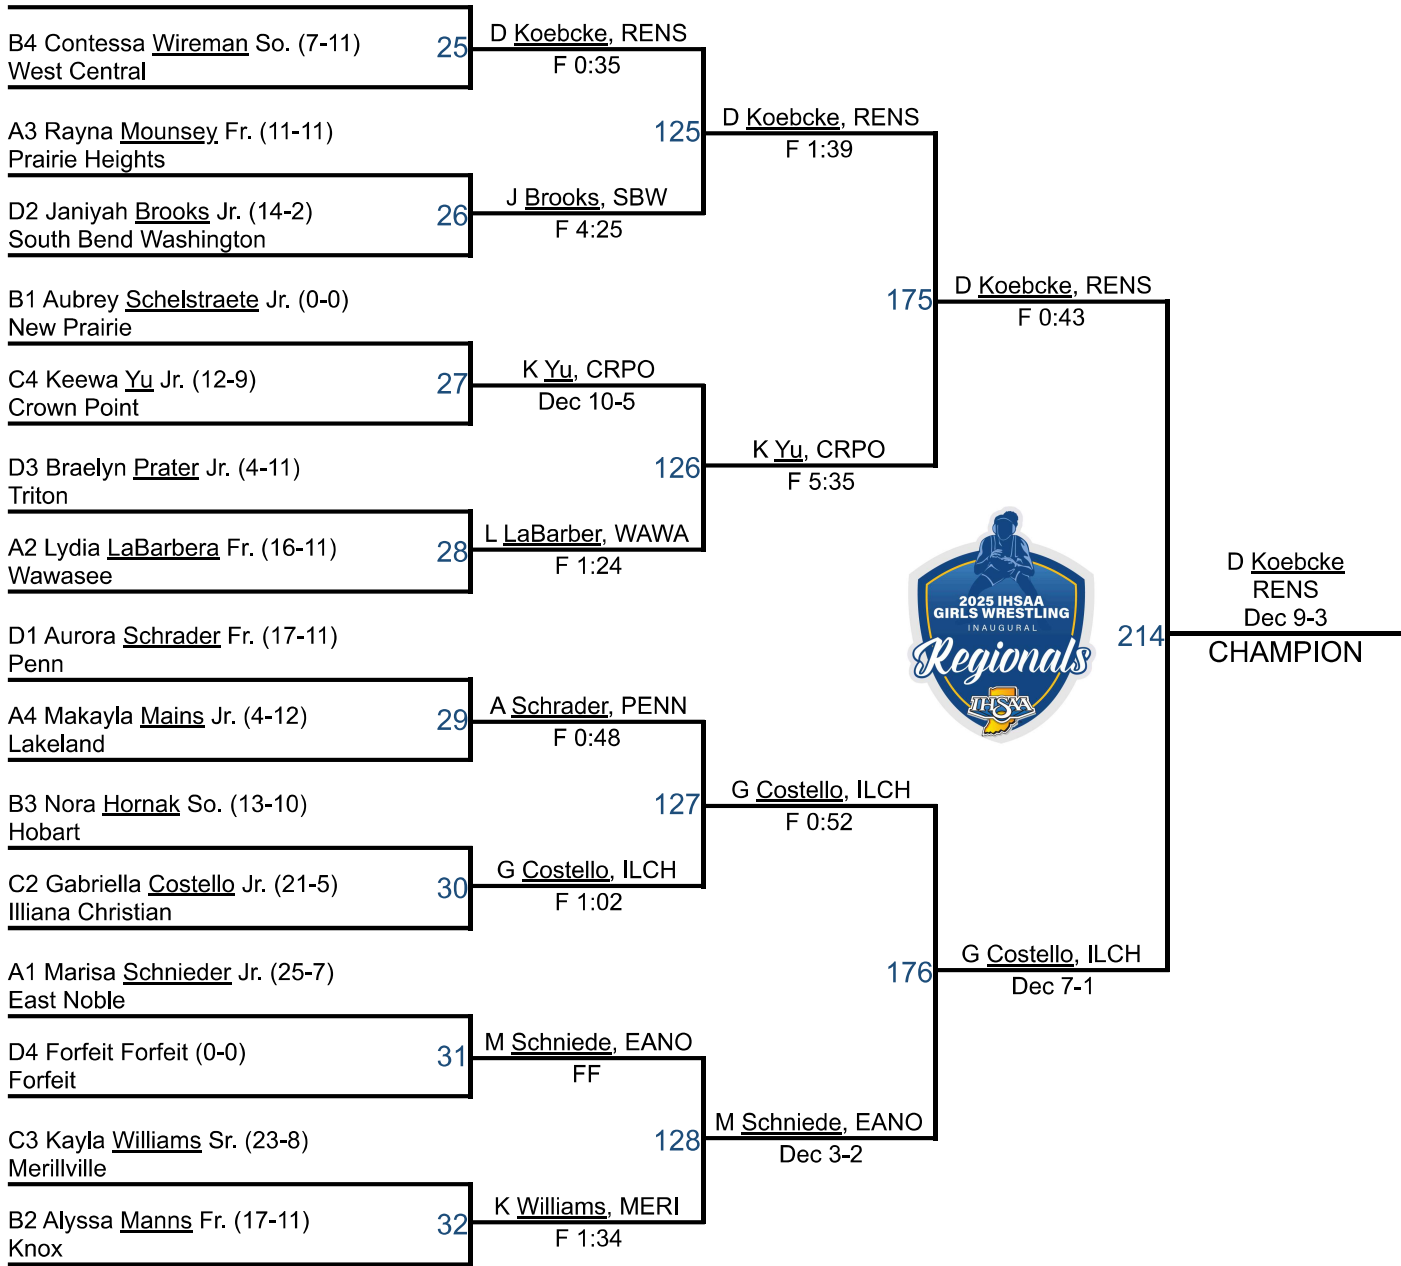

IHSAA GIRLS REGIONAL - GOSHEN B

C1 Delaney Koebcke Sr. (28-7)
Rensselaer Central