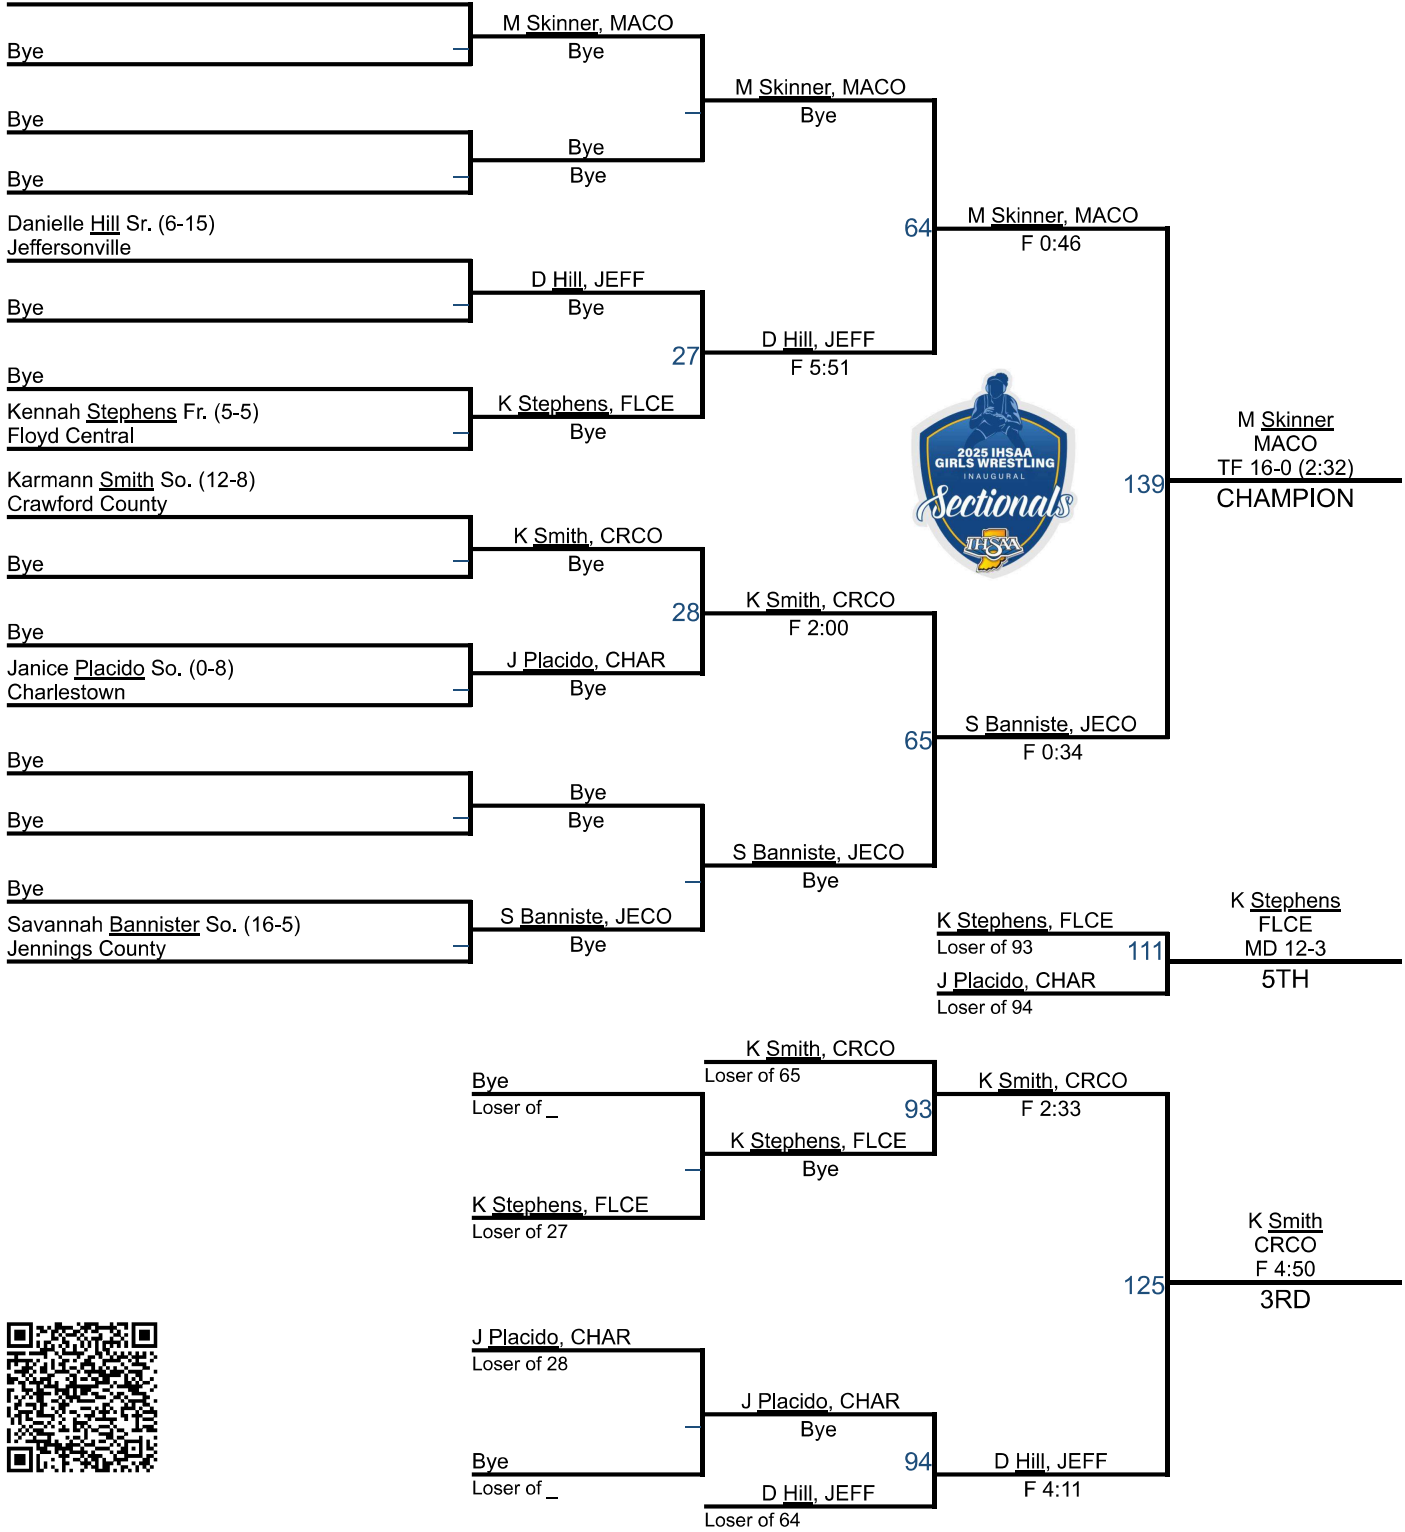

IHSAA GIRLS SECTIONAL - FLOYD CENTRAL C2

155

MAT 2

Maylie Skinner Jr. (14-0)
Madison Consolidated