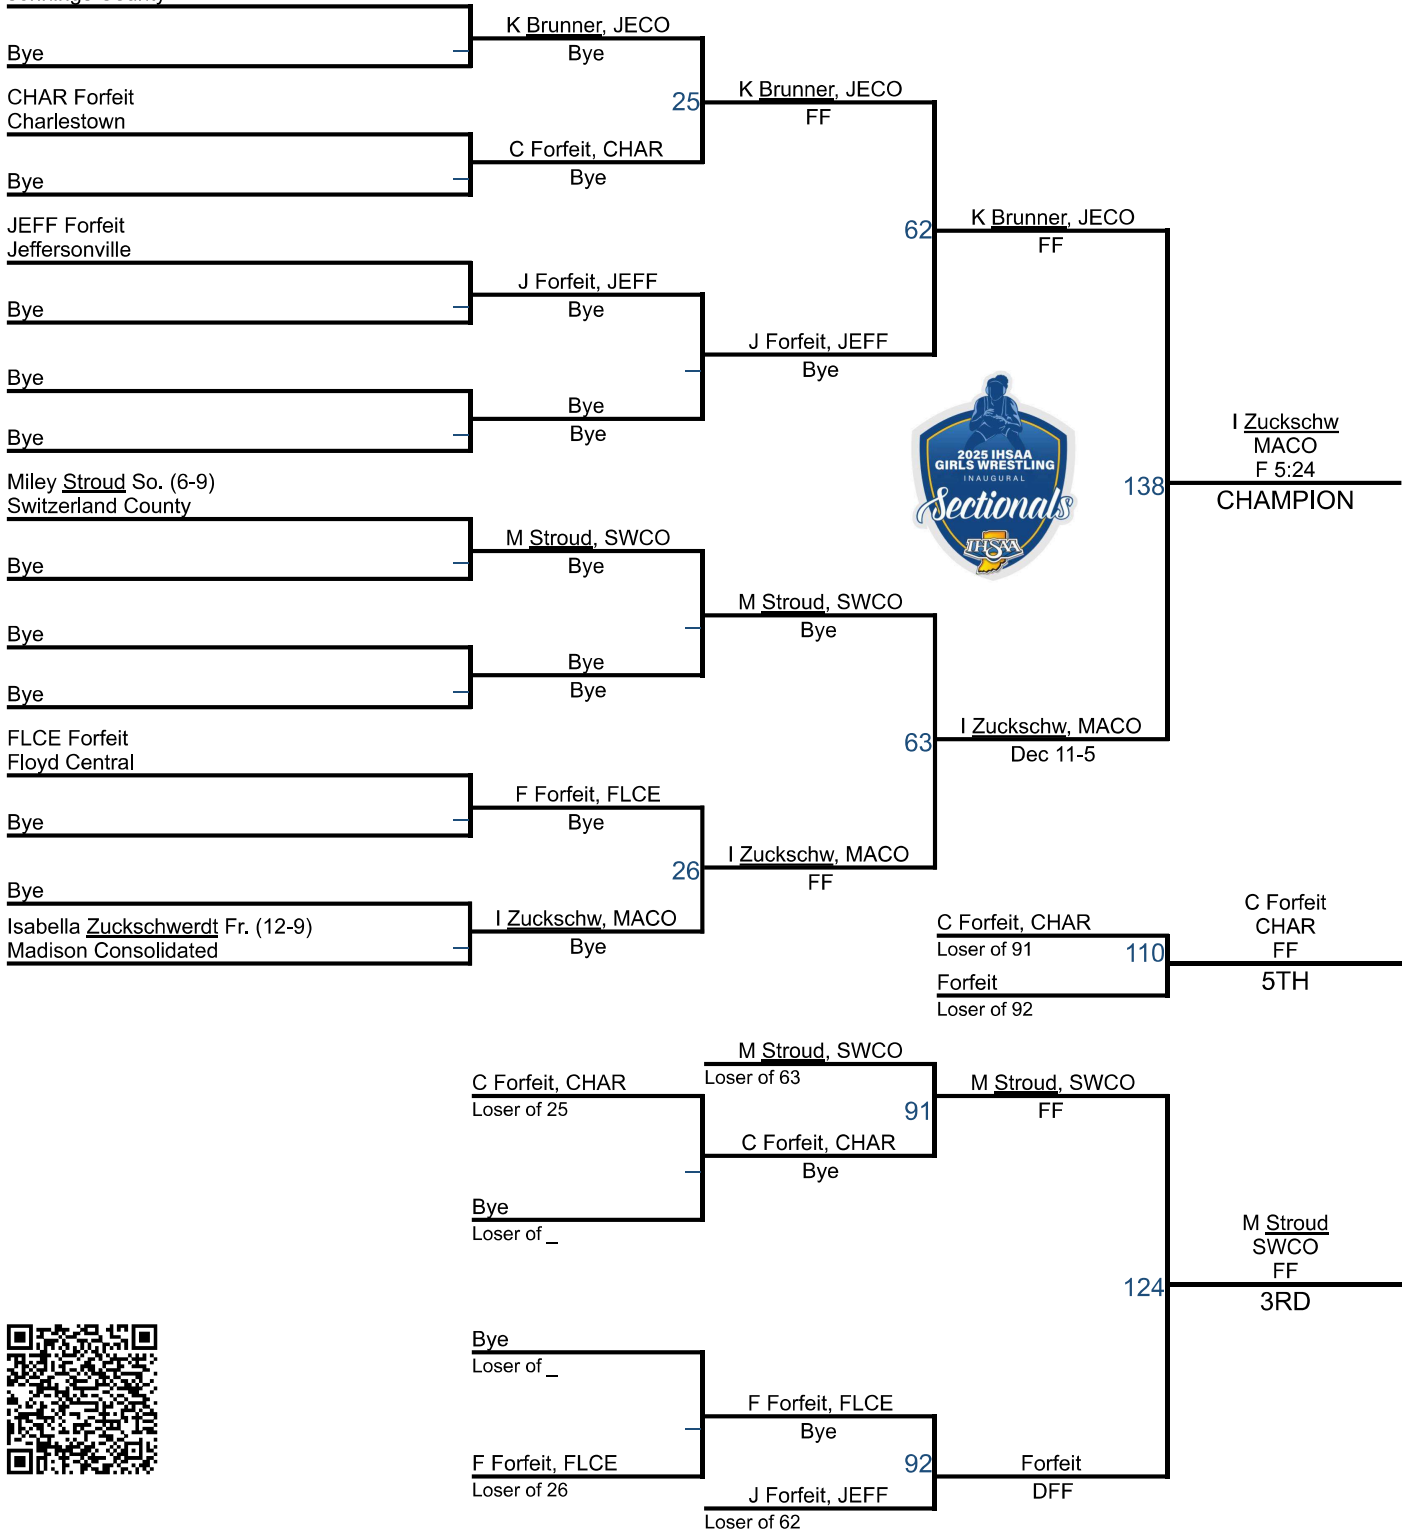

IHSAA GIRLS SECTIONAL - FLOYD CENTRAL C2

145

MAT 2

Katherine Brunner Jr. (2-14)
Jennings County