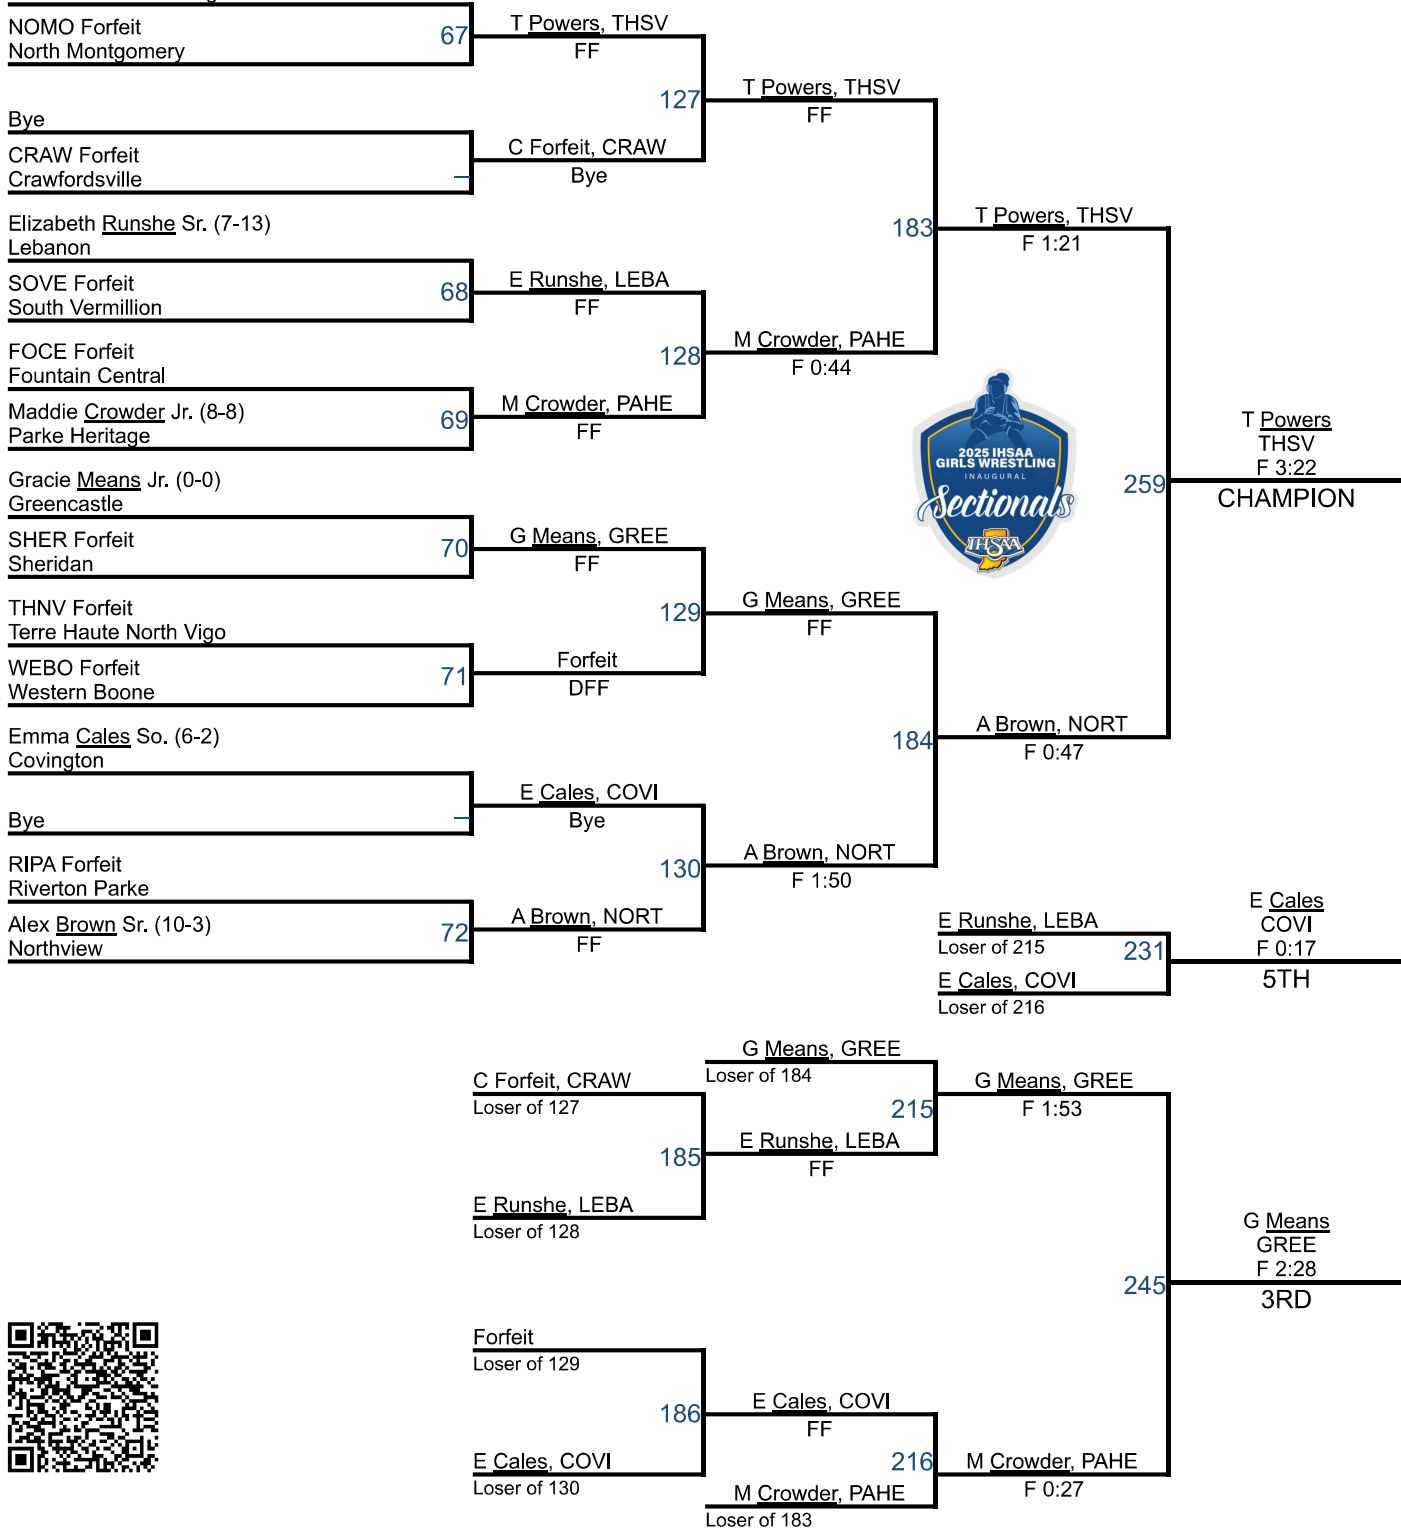

IHSAA GIRLS SECTIONAL - CRAWFORDSVILLE D2

Tristalyn Powers Jr. (14-1)
Terre Haute South Vigo