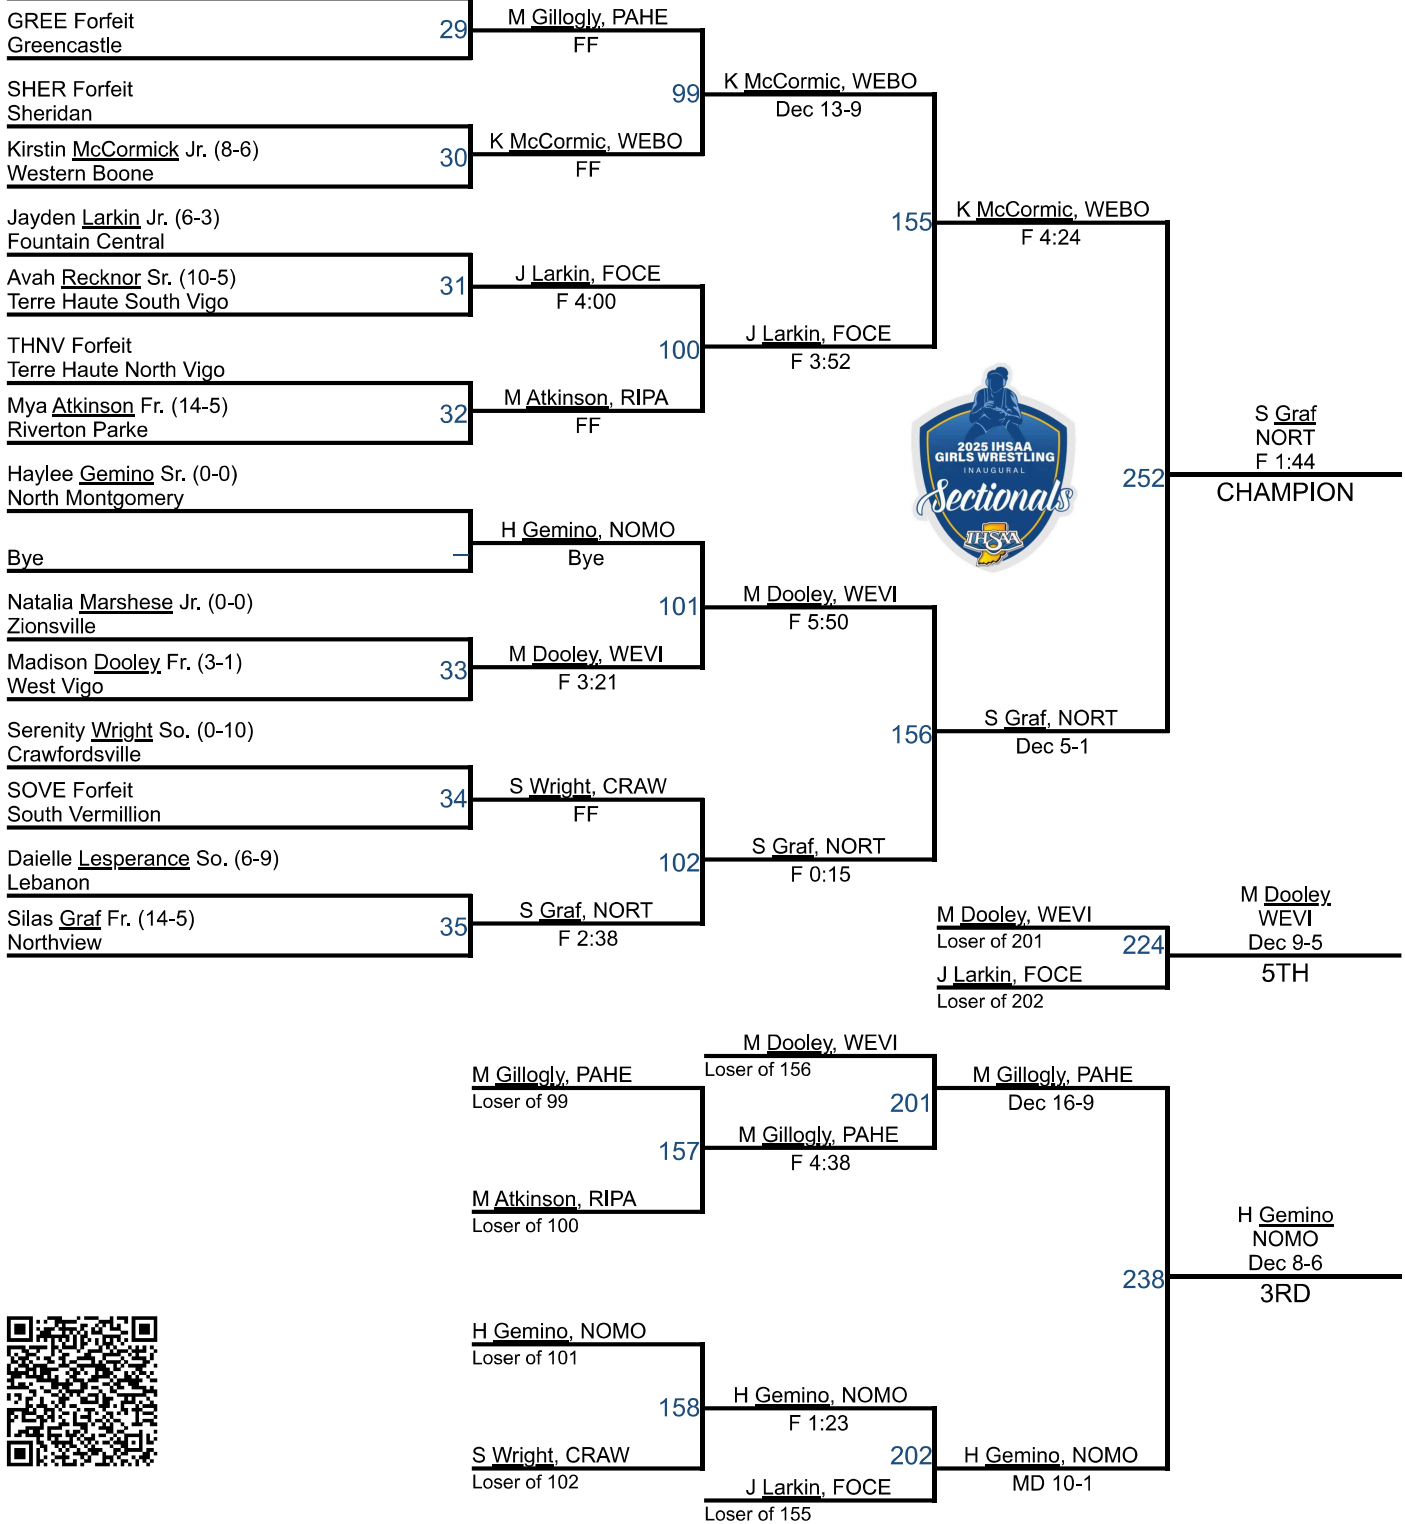

IHSAA GIRLS SECTIONAL - CRAWFORDSVILLE D2

Mackenzie Gillogly, So. (23-4)
Parke Heritage