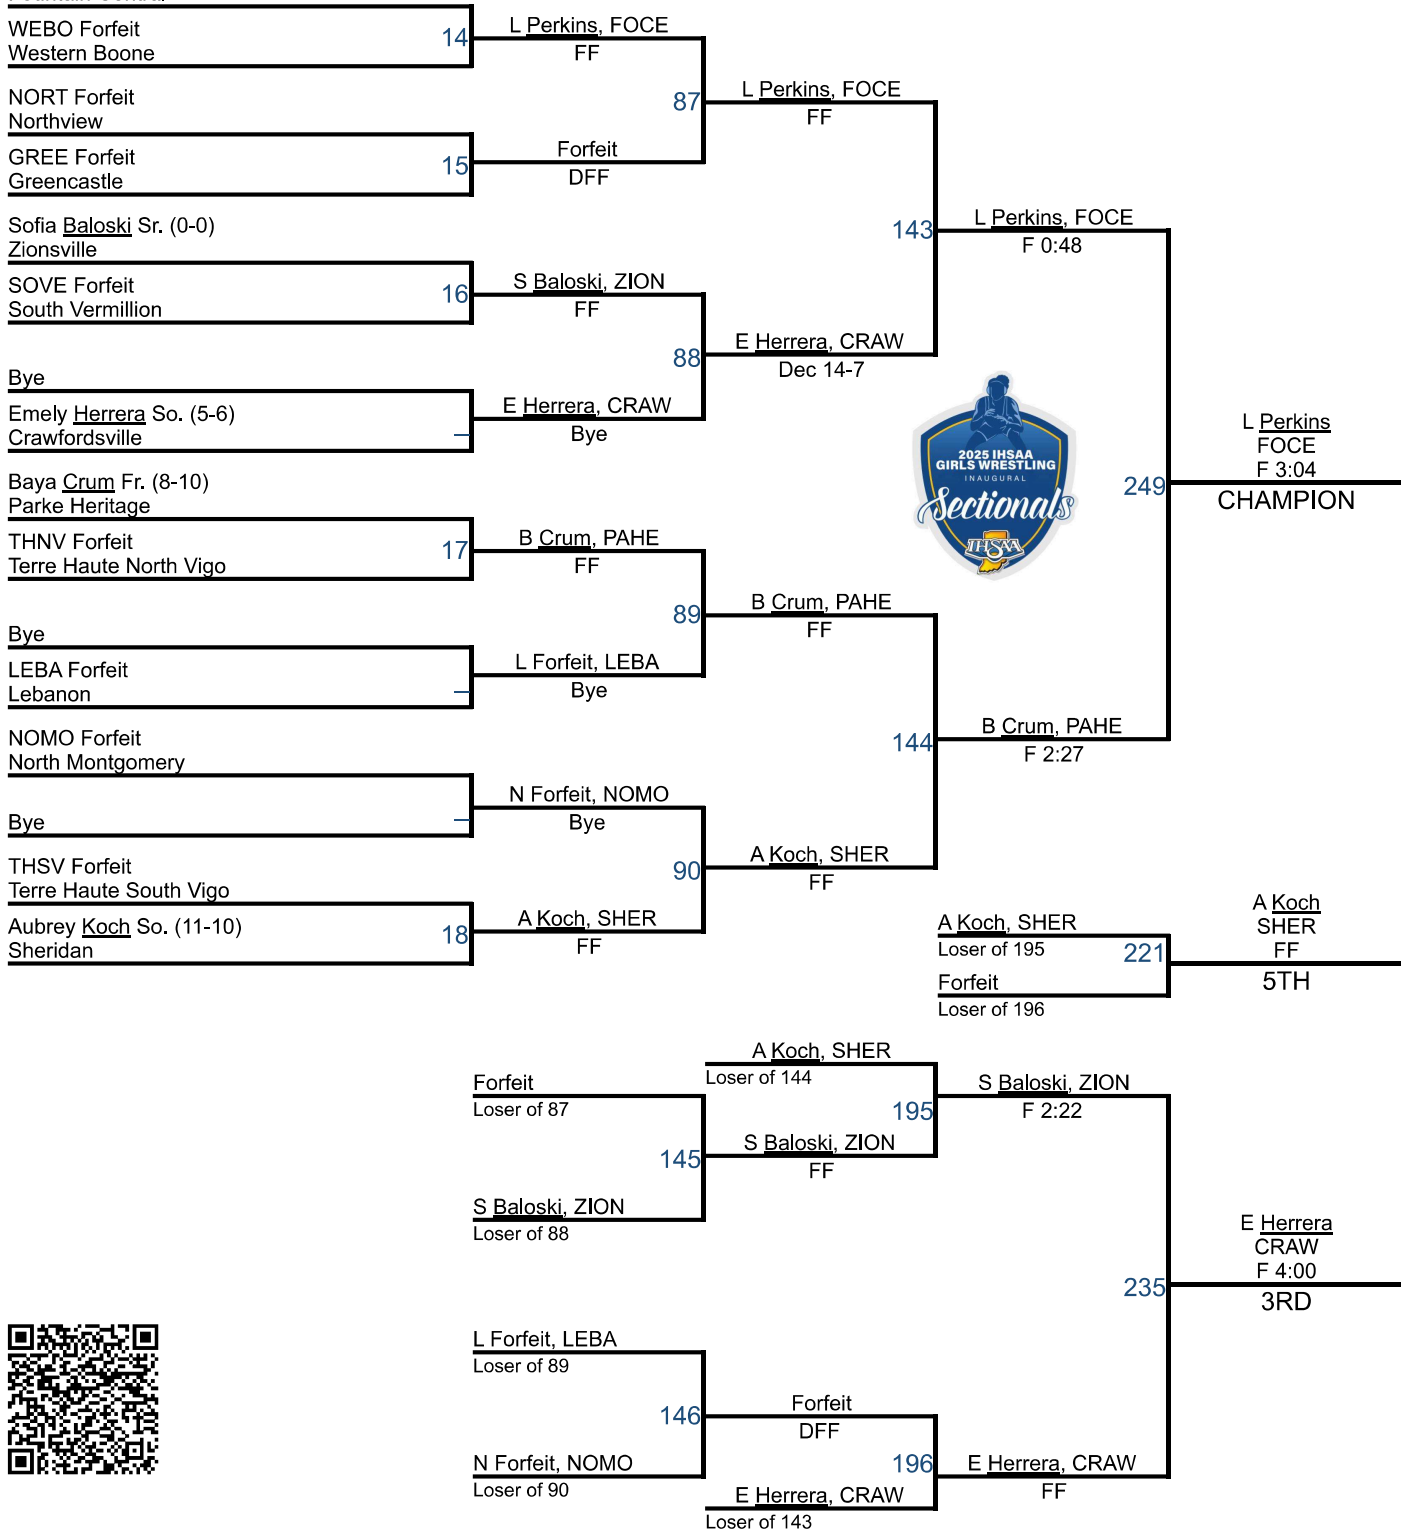

S Mangus, ZION
FF

192

S Mangus, ZION
FF

Loser of 135

233

IHSAA GIRLS SECTIONAL - CRAWFORDSVILLE D2

Lydia Perkins Jr. (10-5)
Fountain Central

IHSAA GIRLS SECTIONAL - CRAWFORDSVILLE D2