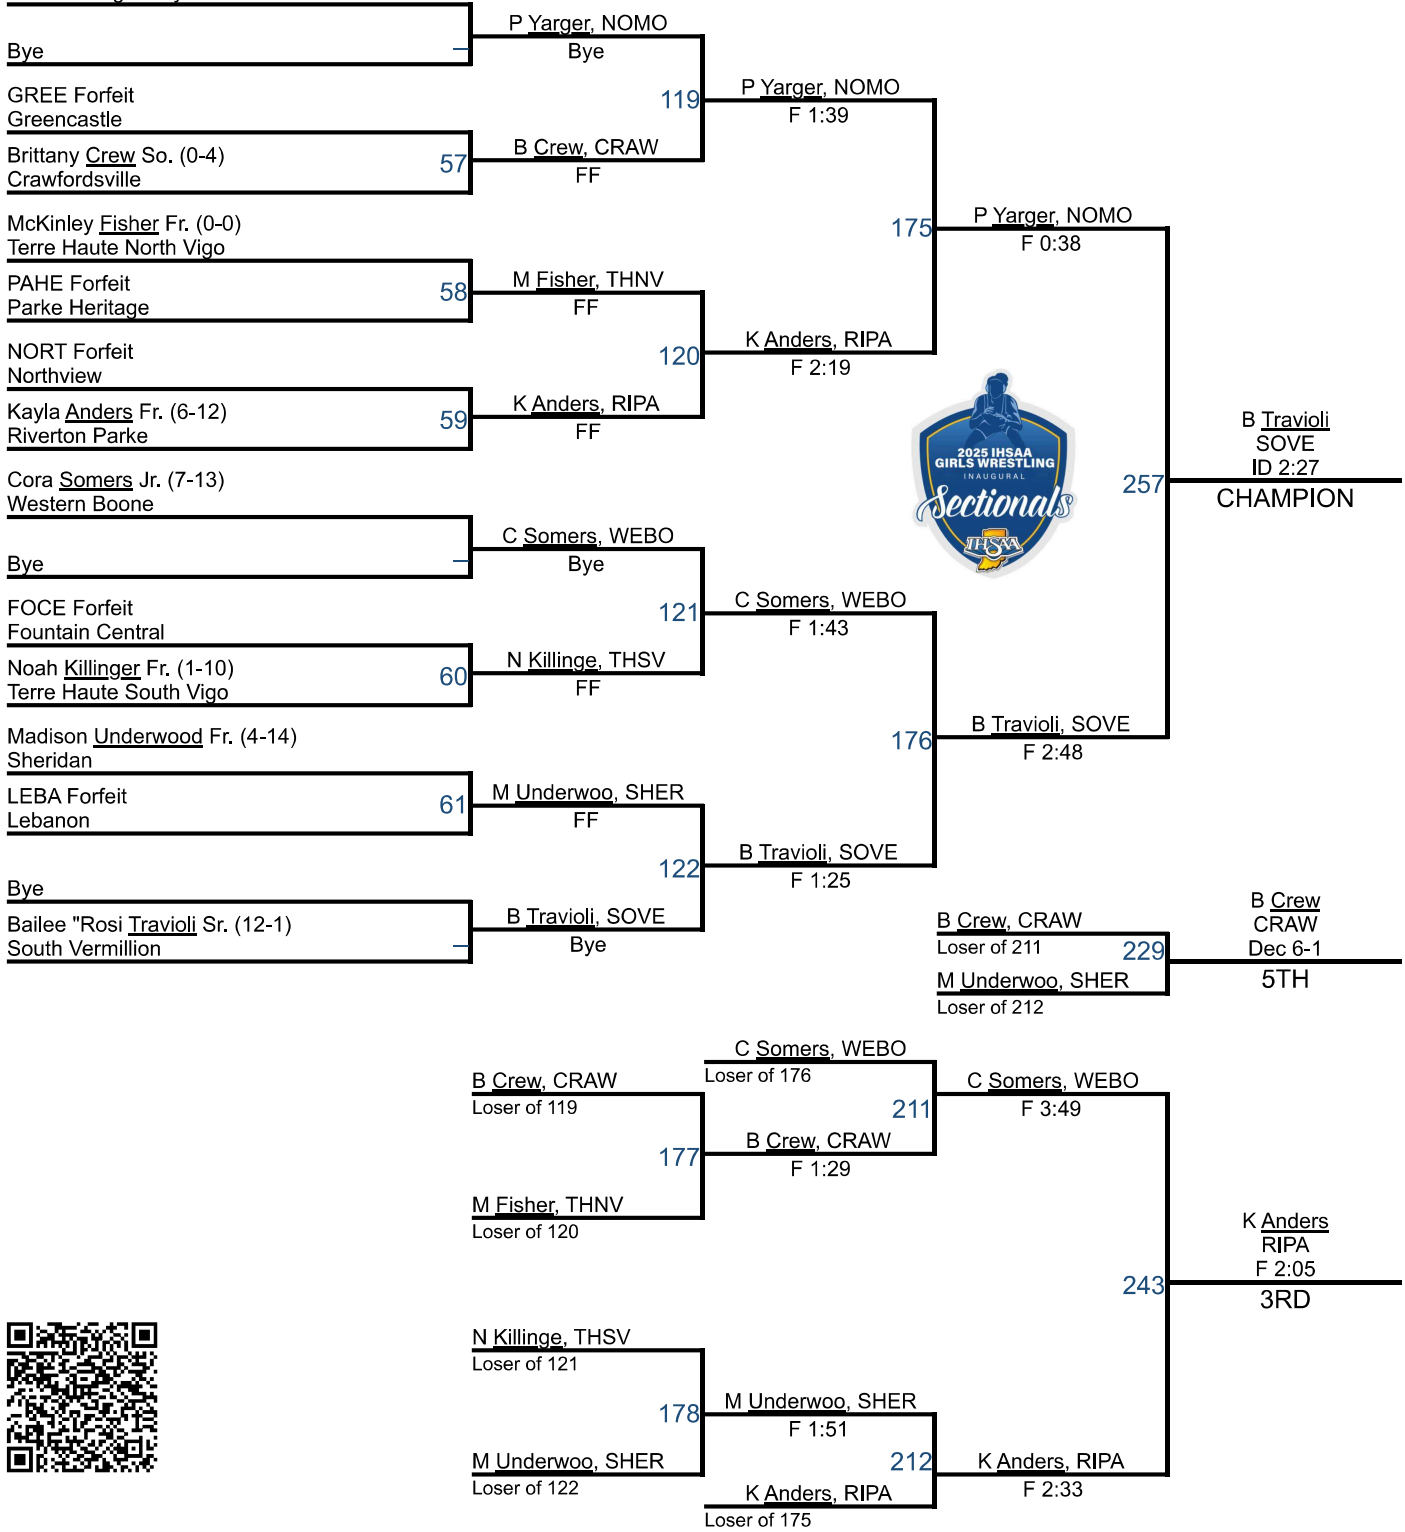

IHSAA GIRLS SECTIONAL - CRAWFORDSVILLE D2

Paige Yarger So. (0-0)
North Montgomery