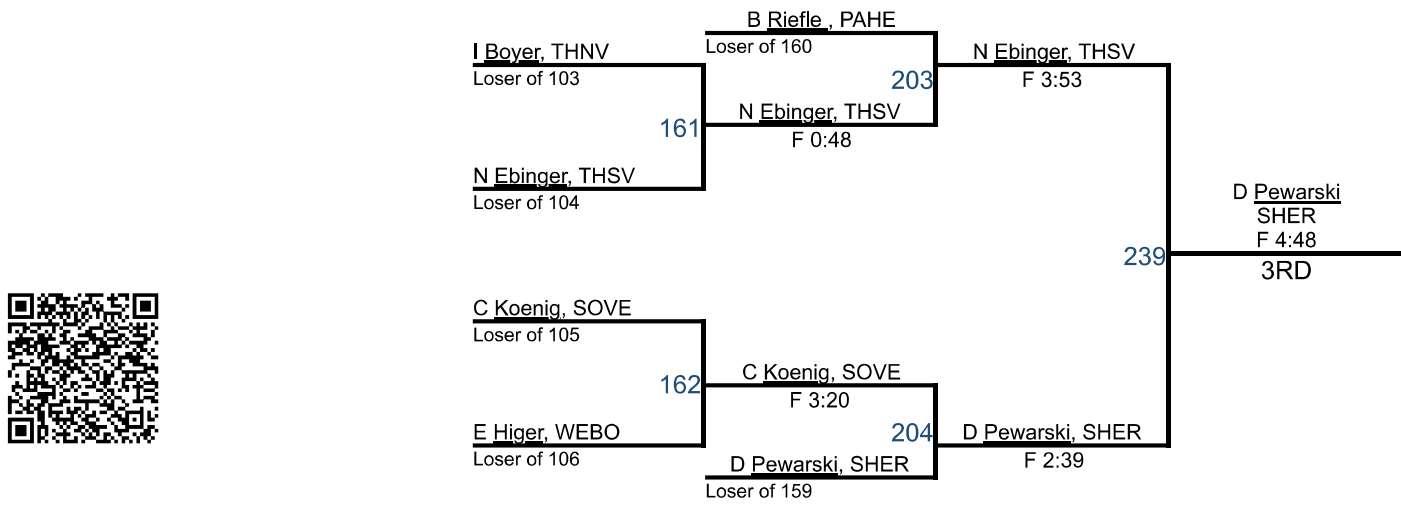

IHSAA GIRLS SECTIONAL - CRAWFORDSVILLE D2

Aurora Roberts Sr. (22-5)
Greencastle

RIPA Forfeit
Riverton Parke 36

A Roberts, GREE
FF

Isabella Boyer Fr. (0-0)
Terre Haute North Vigo

I Boyer, THNV
F 0:54

Emily Clouse Fr. (4-13)
Lebanon 37

Devyn Pewarski Jr. (11-11)
Sheridan

D Pewarski, SHER
FF

CRAW Forfeit
Crawfordsville 38

Bye

Noa Ebinger Jr. (6-5)
Terre Haute South Vigo

N Ebinger, THSV
Bye

Sophia Shea Jr. (0-0)
North Montgomery

S Shea, NOMO
FF

FOCE Forfeit
Fountain Central 39

Rylie Strole Sr. (0-1)
West Vigo

C Koenig, SOVE
MD 14-5

Colbi Koenig So. (3-11)
South Vermillion 40

Eryn Higer Fr. (0-0)
Western Boone

E Higer, WEBO
Bye

Bye

NORT Forfeit
Northview

B Riefle, PAHE
FF

Braelyn Riefle Fr. (21-7)
Parke Heritage 41

I Boyer, THNV
Loser of 103

N Ebinger, THSV
Loser of 104

N Ebinger, THSV
Loser of 104

C Koenig, SOVE
Loser of 105

E Higer, WEBO
Loser of 106

D Pewarski, SHER
Loser of 159