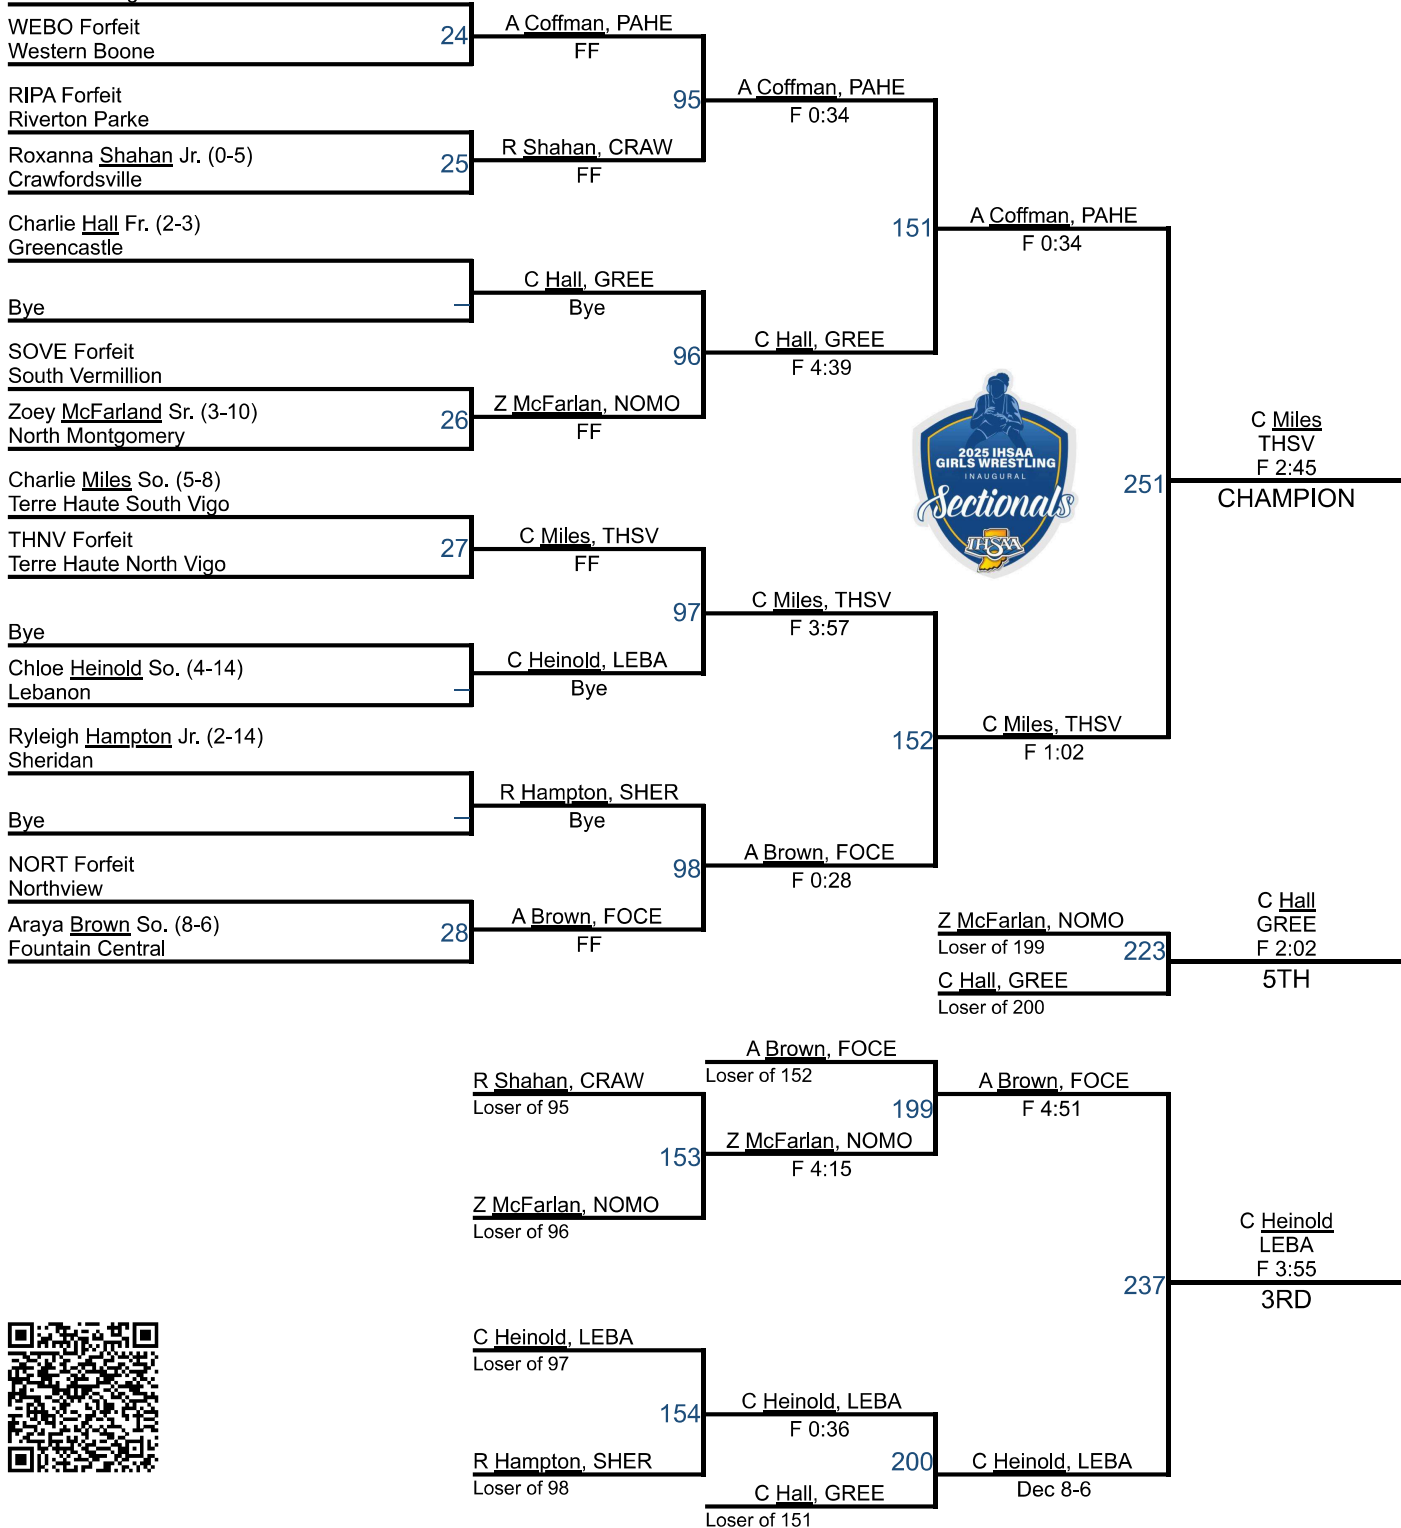

IHSAA GIRLS SECTIONAL - CRAWFORDSVILLE D2

120

Addison Coffman Fr. (20-9)
Parke Heritage