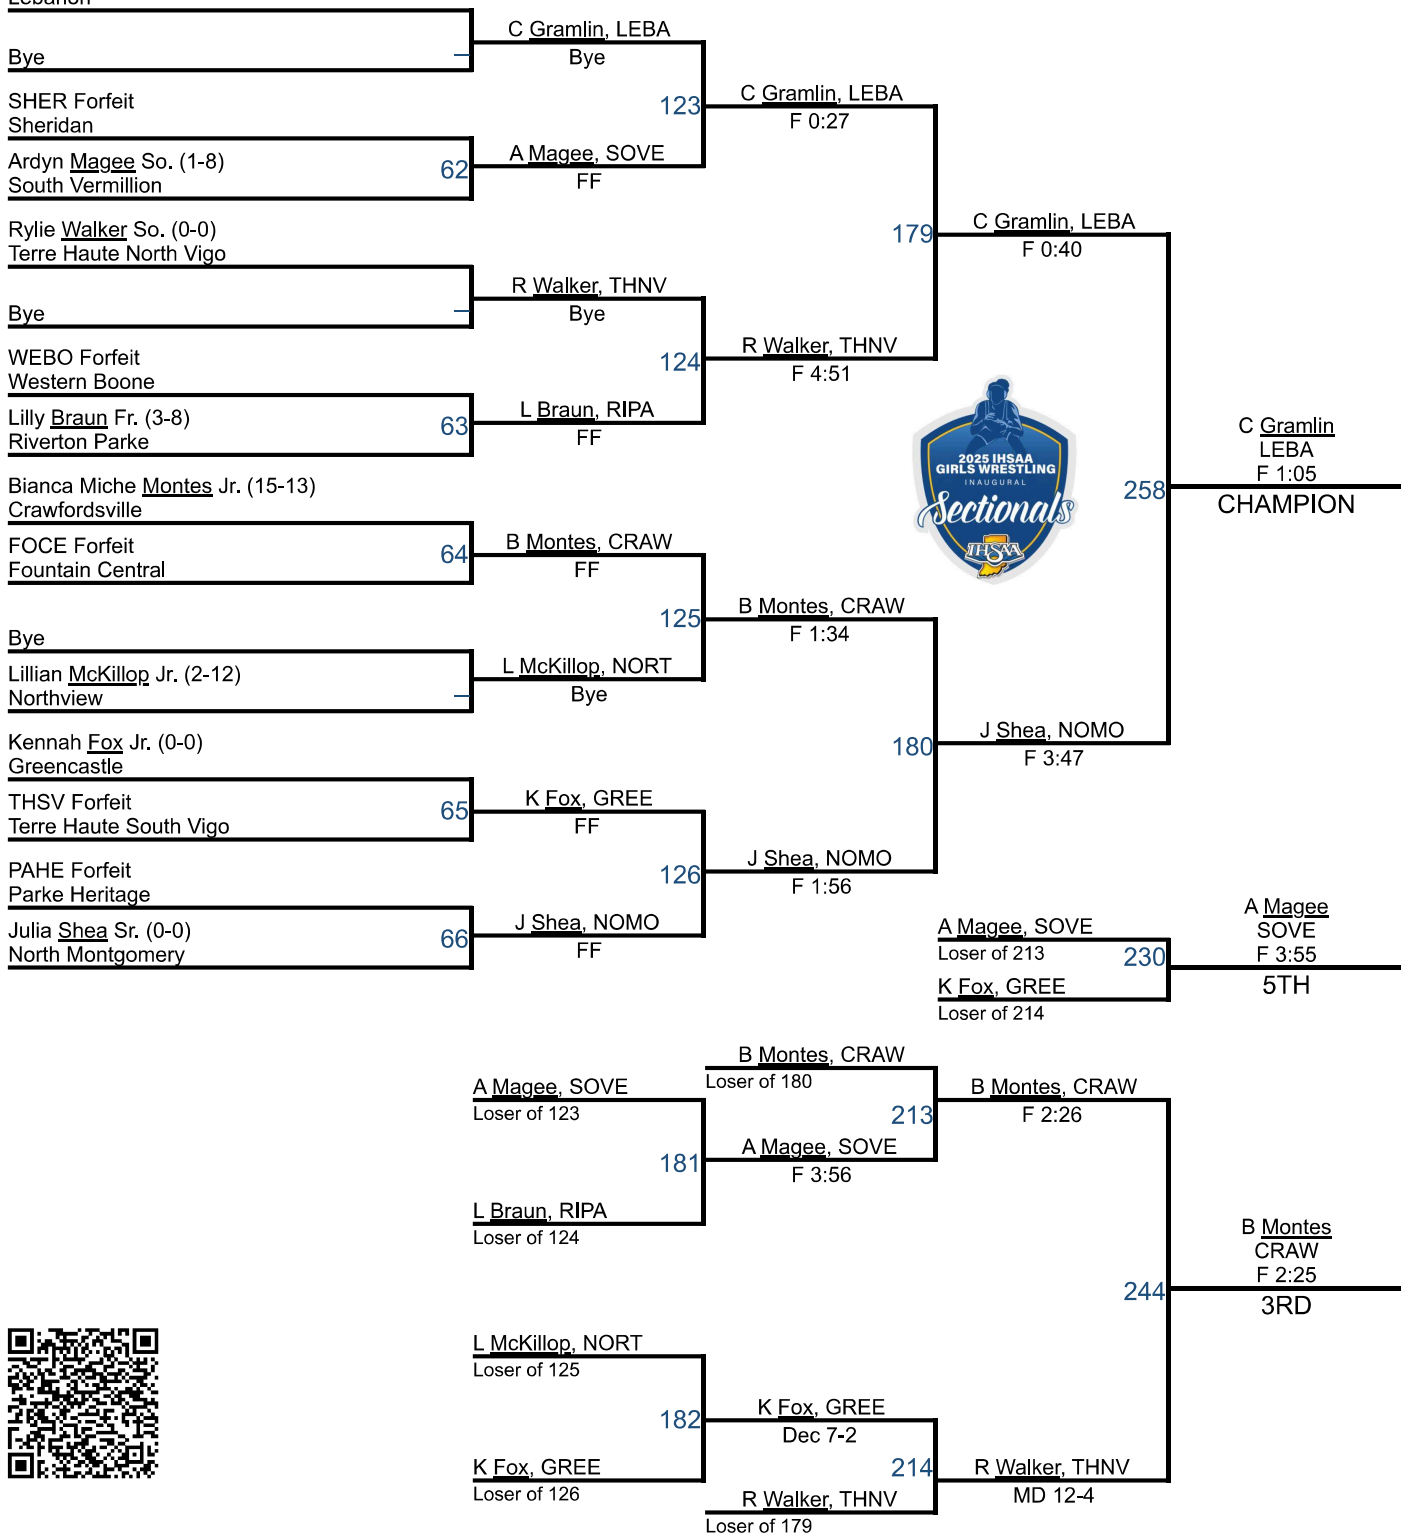

Ruby Deel So. (0-0)
Fountain Central

IHSAA GIRLS SECTIONAL - CRAWFORDSVILLE D2

Paige Yarger So. (0-0)
North Montgomery

IHSAA GIRLS SECTIONAL - CRAWFORDSVILLE D2

170

Claire Gramlin Jr. (24-4)
Lebanon

IHSAA GIRLS SECTIONAL - CRAWFORDSVILLE D2