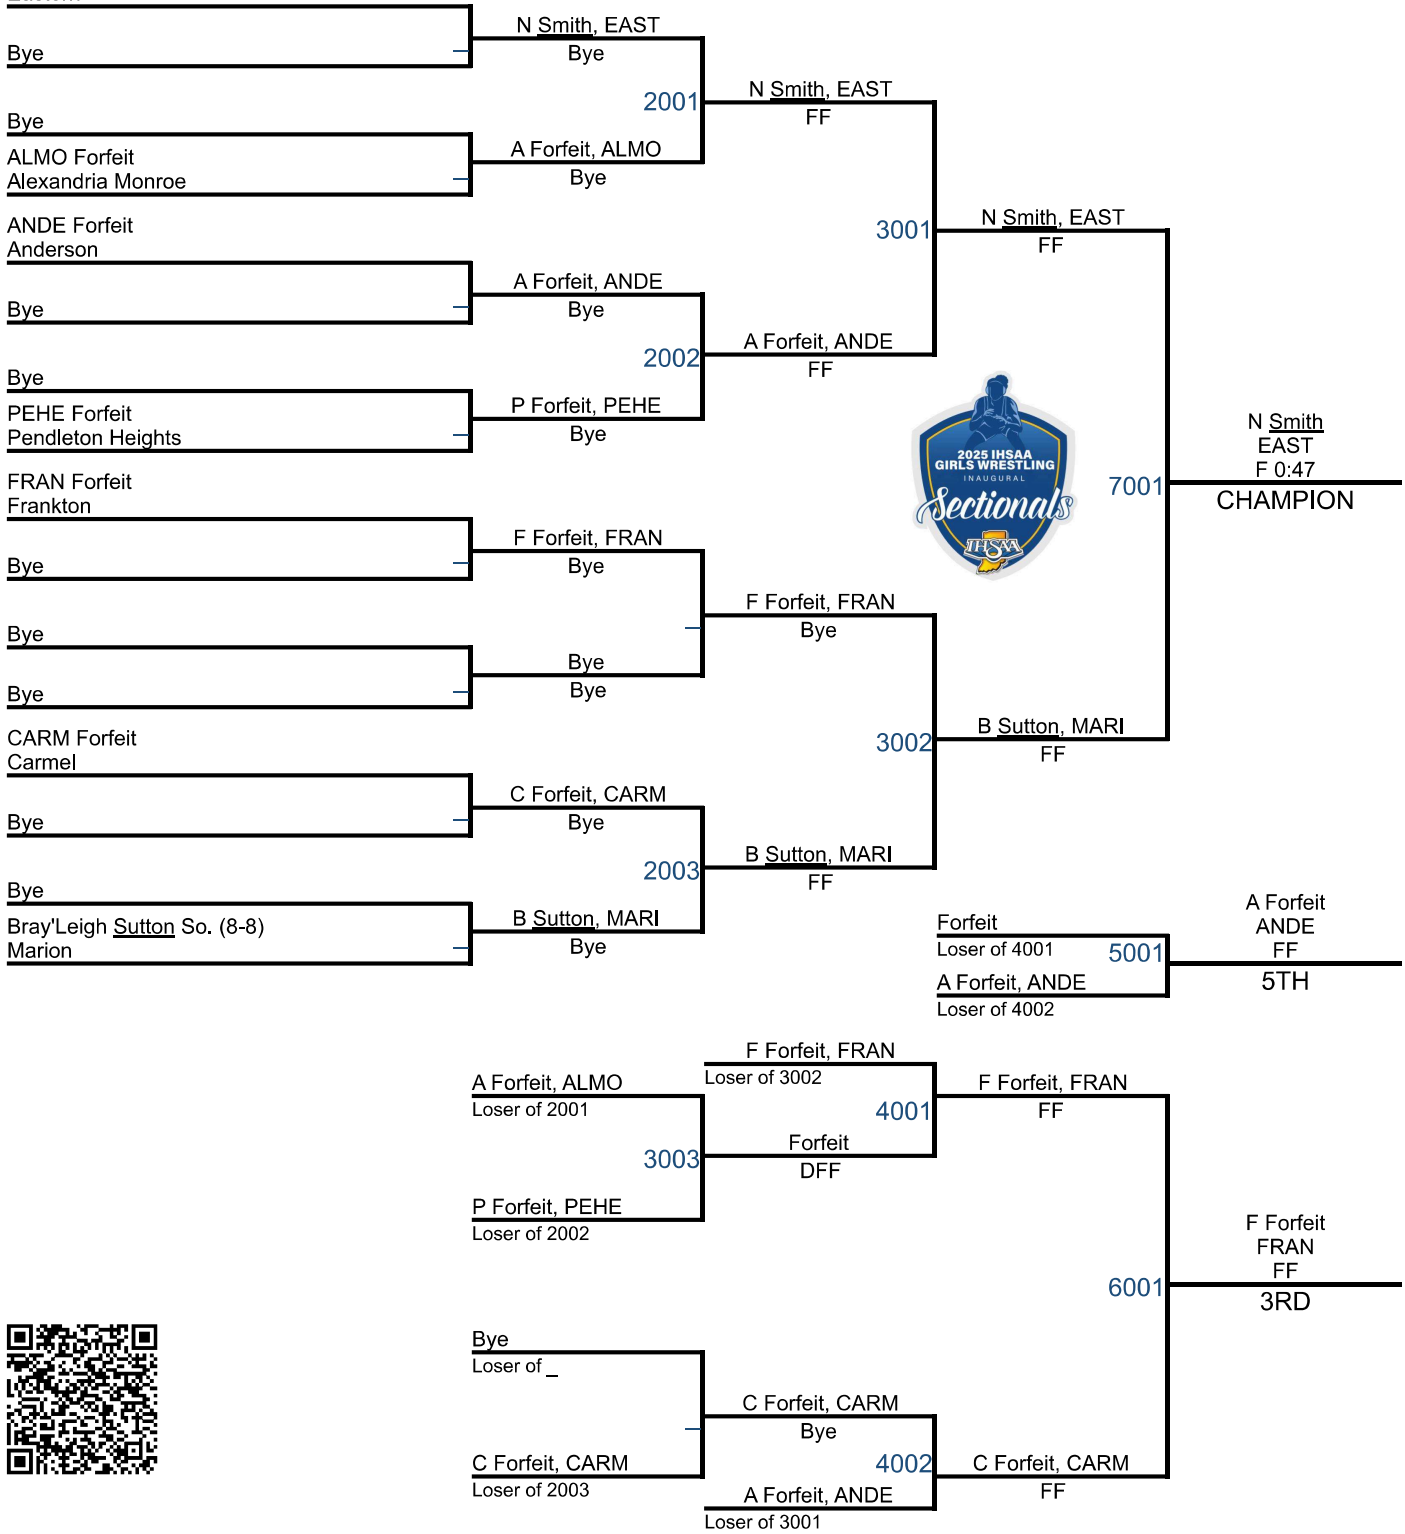

Team Scores

Teams **Team Scores**

Actions

All Rows

Columns

Total Rows: 16

RANK	NAME	2 WRESTLERS ↑ X	3 WEIGHTS ↑ X	1 POINTS ↑ X
1st	Frankton, IN	11	11	161
2nd	Alexandria Monroe, IN	12	12	136
2nd	Carmel, IN	7	7	136
4th	Marion, IN	9	9	125
5th	Anderson, IN	7	7	107
6th	Pendleton Heights, IN	5	5	90
7th	Eastern, IN	4	4	80
8th	Indianapolis Bishop Chatard, IN	4	4	79.5
9th	Elwood Community, IN	4	4	56
10th	Madison-Grant, IN	2	2	36
11th	Lapel, IN	3	3	29.5
12th	Mt Vernon, IN	2	2	28
13th	Indianapolis Scecina Memorial, IN	1	1	26
14th	Indianapolis Arsenal Technical, IN	3	3	24
15th	Mississinewa, IN	1	1	20
15th	Blue River Valley, IN	1	1	20

Re-calculate the team scores for everyone in the event.

IHSAA GIRLS SECTIONAL - ALEXANDRIA

100

MONROE A1

Nicole Smith Jr. (13-10)
Eastern

IHSAA GIRLS SECTIONAL - ALEXANDRIA

MONROE A1

Jaden Hughes Jr. (18-7)
Frankton