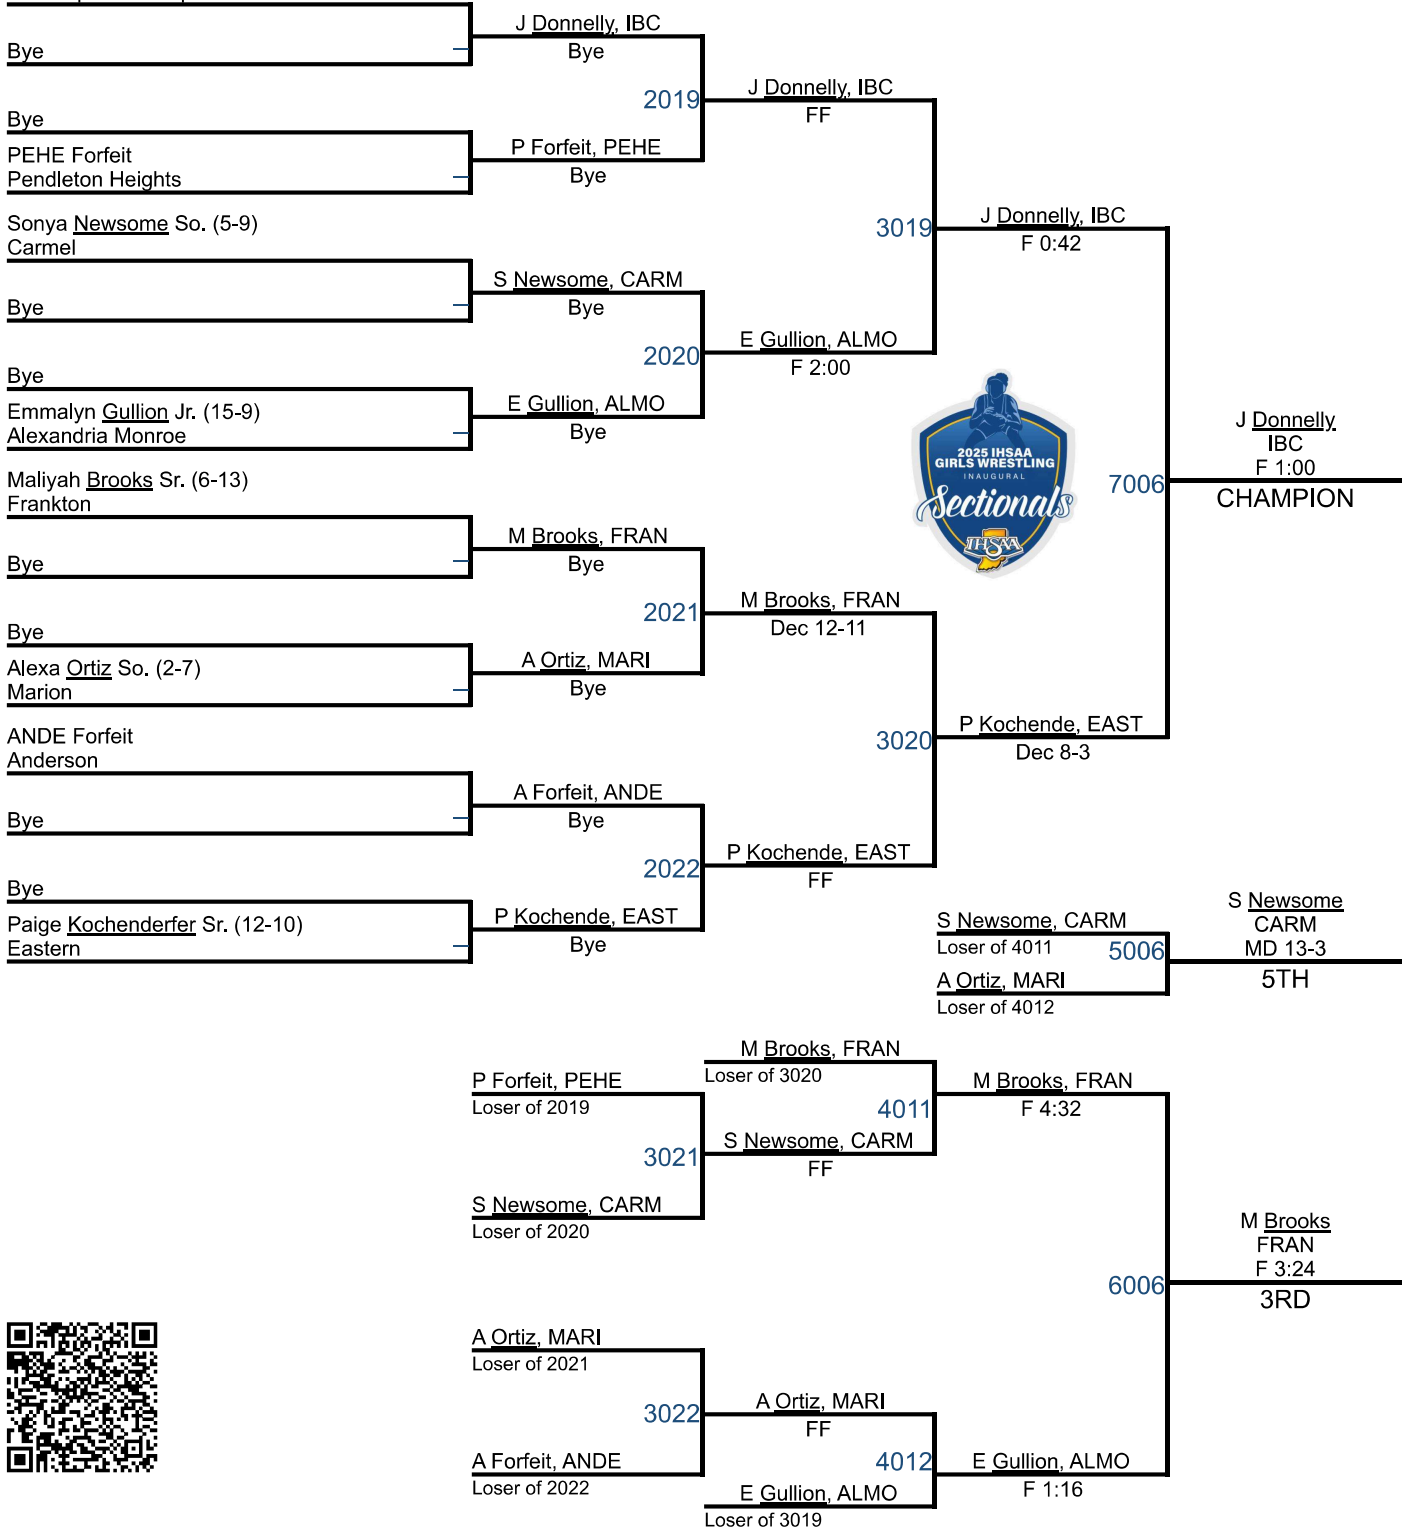

IHSAA GIRLS SECTIONAL - ALEXANDRIA

125

MONROE A1

Jillian Donnelly, Sr. (11-6)
Indianapolis Bishop Chata