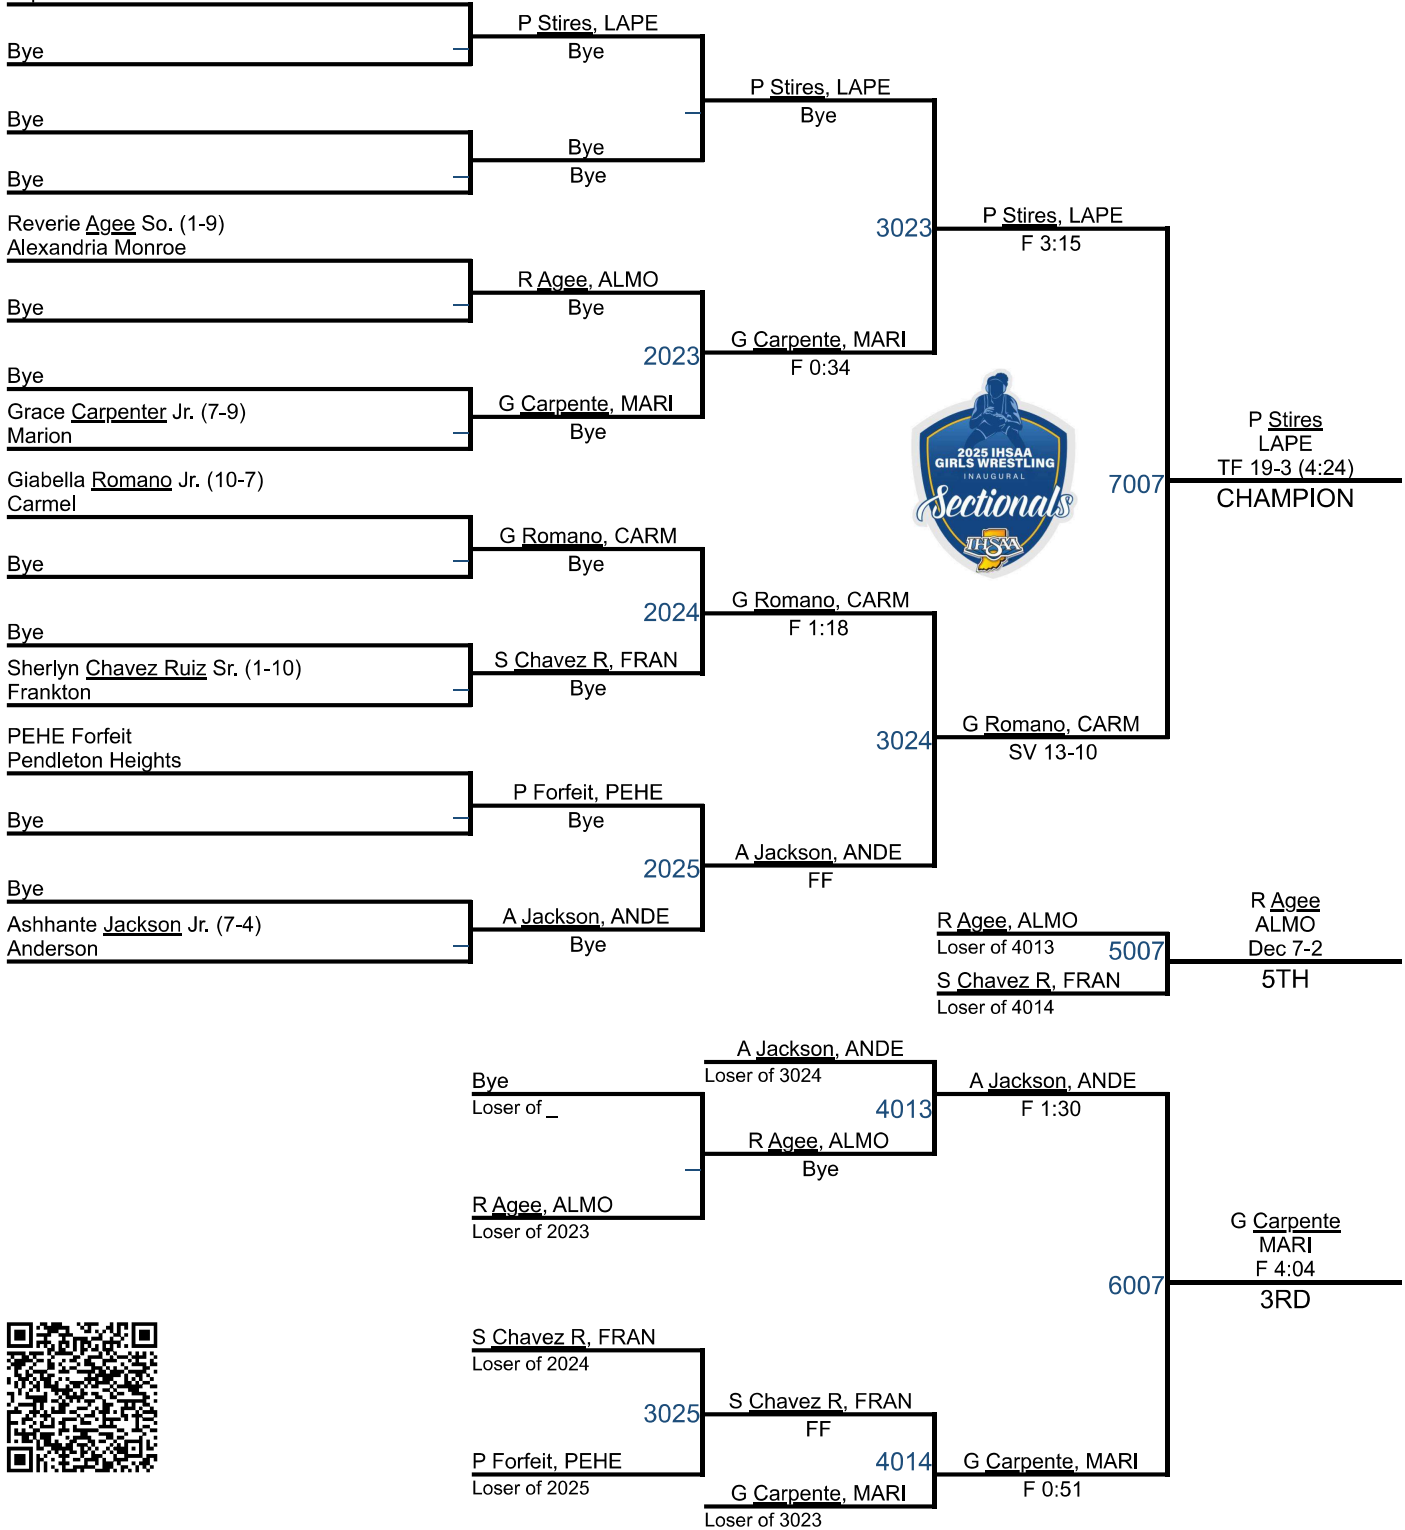

IHSAA GIRLS SECTIONAL - ALEXANDRIA MONROE A1

130

Paige Stires Jr. (0-0)
Lapel