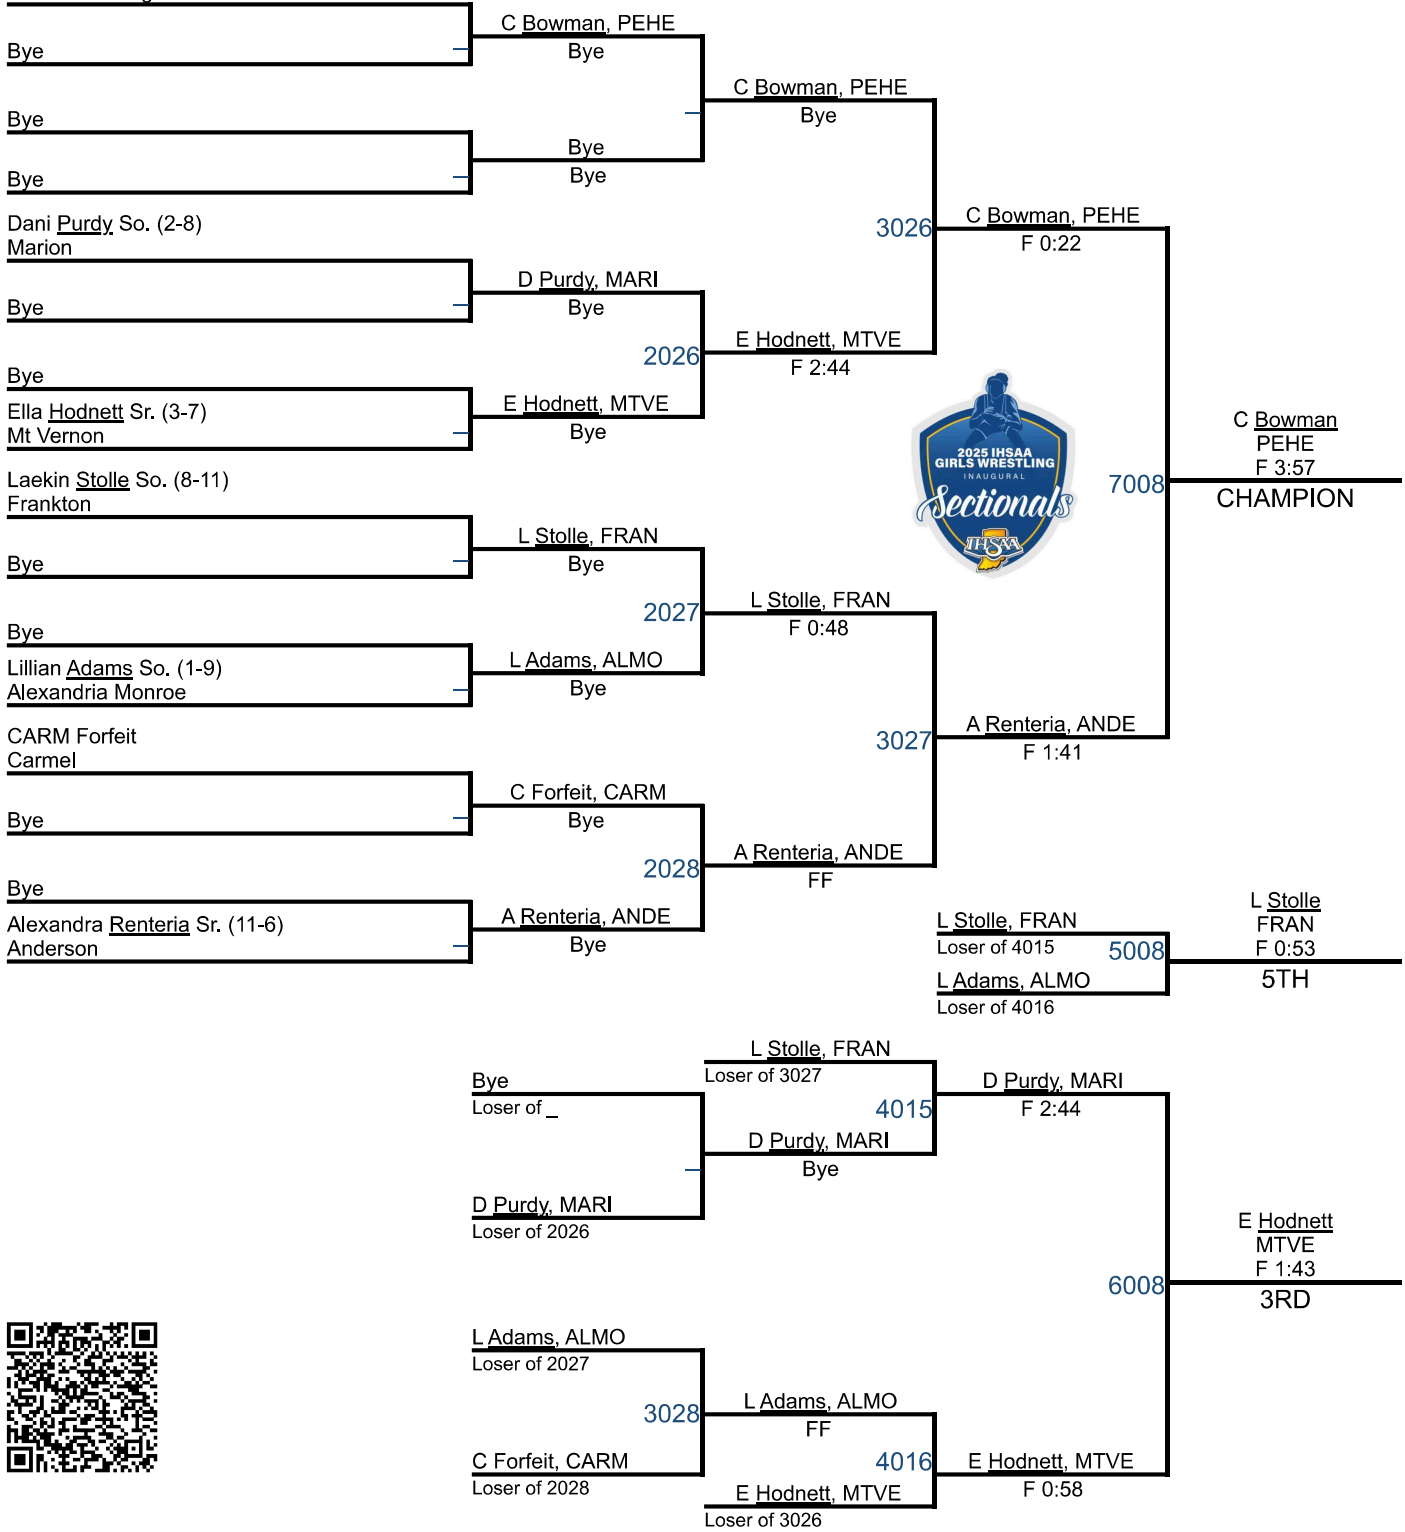

IHSAA GIRLS SECTIONAL - ALEXANDRIA

MONROE A1

Claire Bowman Jr. (4-1)
Pendleton Heights