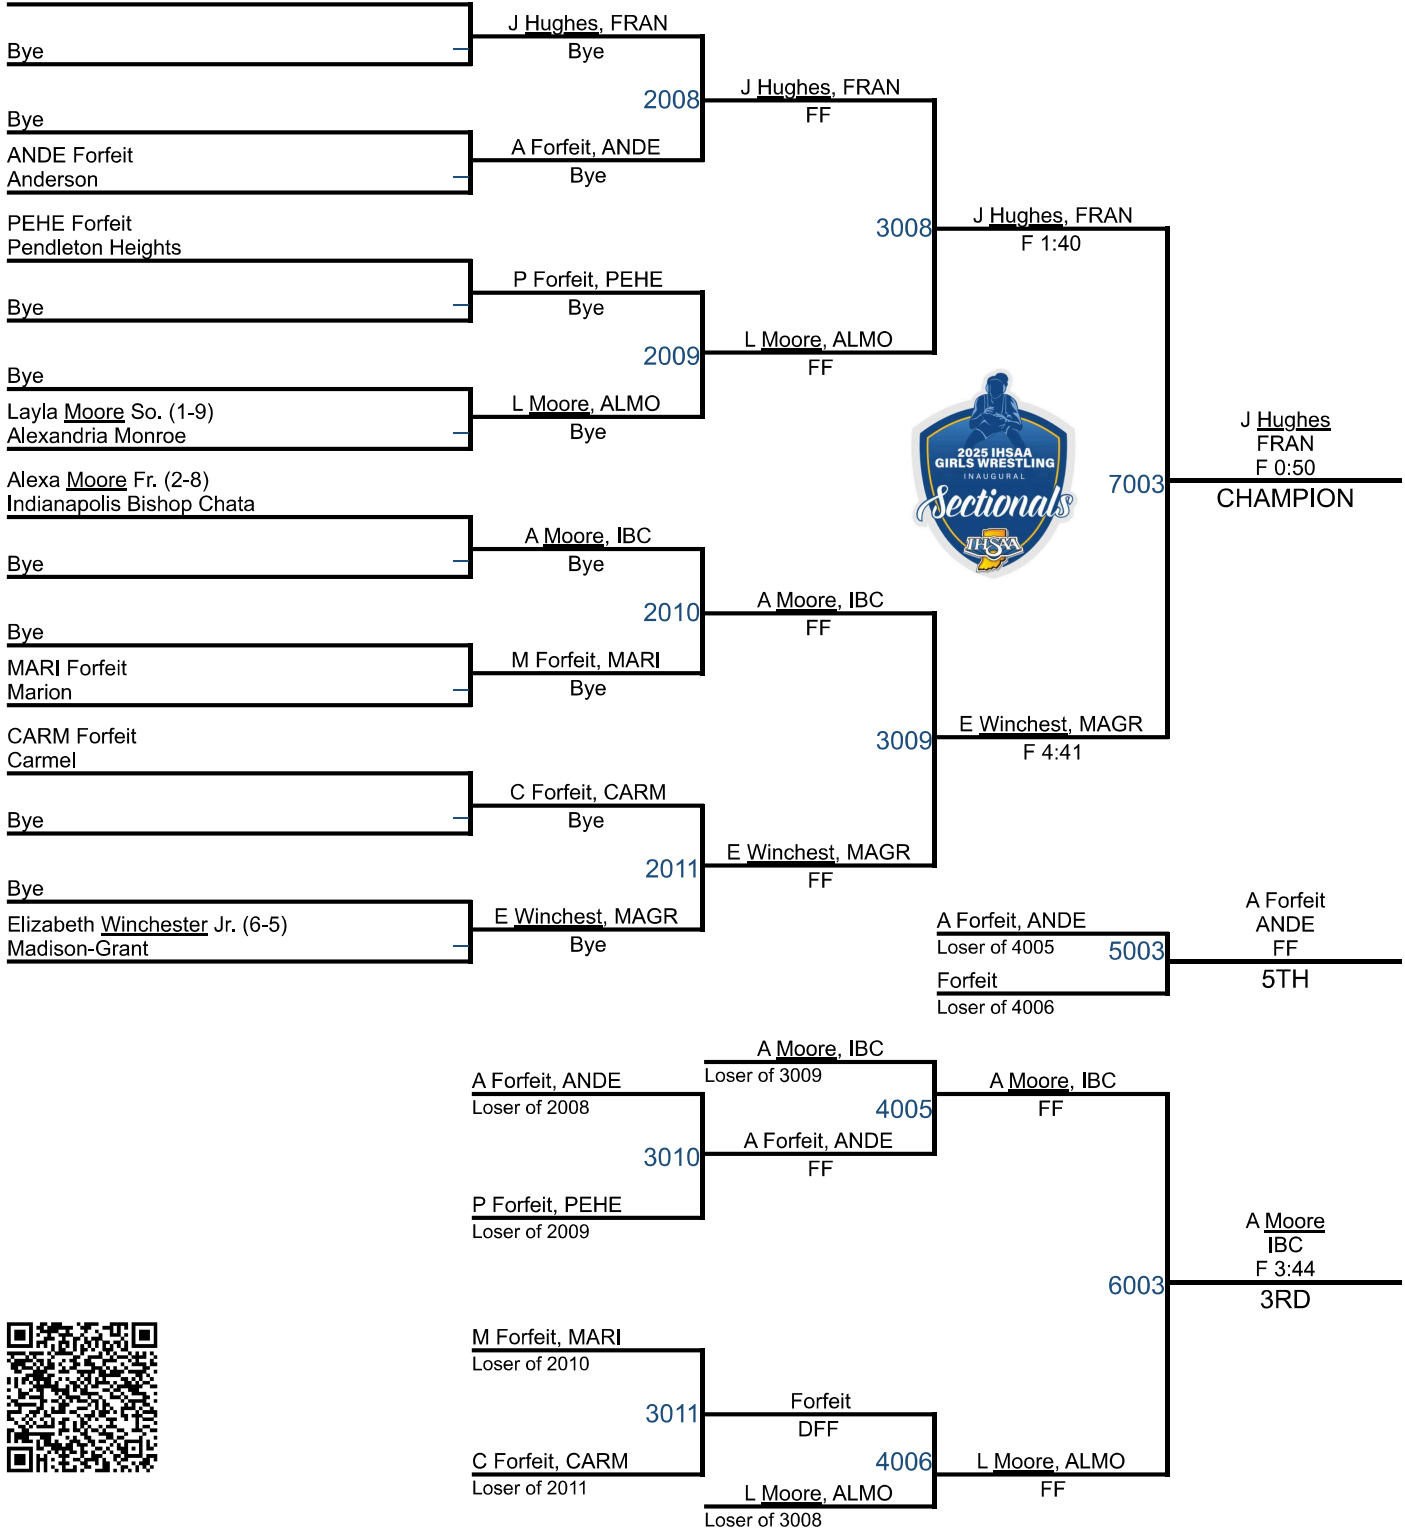

Team Scores

Teams **Team Scores**

Actions

All Rows

Columns

Total Rows: 16

RANK	NAME	2 WRESTLERS ↑ X	3 WEIGHTS ↑ X	1 POINTS ↑ X
1st	Frankton, IN	11	11	161
2nd	Alexandria Monroe, IN	12	12	136
2nd	Carmel, IN	7	7	136
4th	Marion, IN	9	9	125
5th	Anderson, IN	7	7	107
6th	Pendleton Heights, IN	5	5	90
7th	Eastern, IN	4	4	80
8th	Indianapolis Bishop Chatard, IN	4	4	79.5
9th	Elwood Community, IN	4	4	56
10th	Madison-Grant, IN	2	2	36
11th	Lapel, IN	3	3	29.5
12th	Mt Vernon, IN	2	2	28
13th	Indianapolis Scecina Memorial, IN	1	1	26
14th	Indianapolis Arsenal Technical, IN	3	3	24
15th	Mississinewa, IN	1	1	20
15th	Blue River Valley, IN	1	1	20

Re-calculate the team scores for everyone in the event.

IHSAA GIRLS SECTIONAL - ALEXANDRIA

100

MONROE A1

Nicole Smith Jr. (13-10)
Eastern

IHSAA GIRLS SECTIONAL - ALEXANDRIA

MONROE A1

Jaden Hughes Jr. (18-7)
Frankton