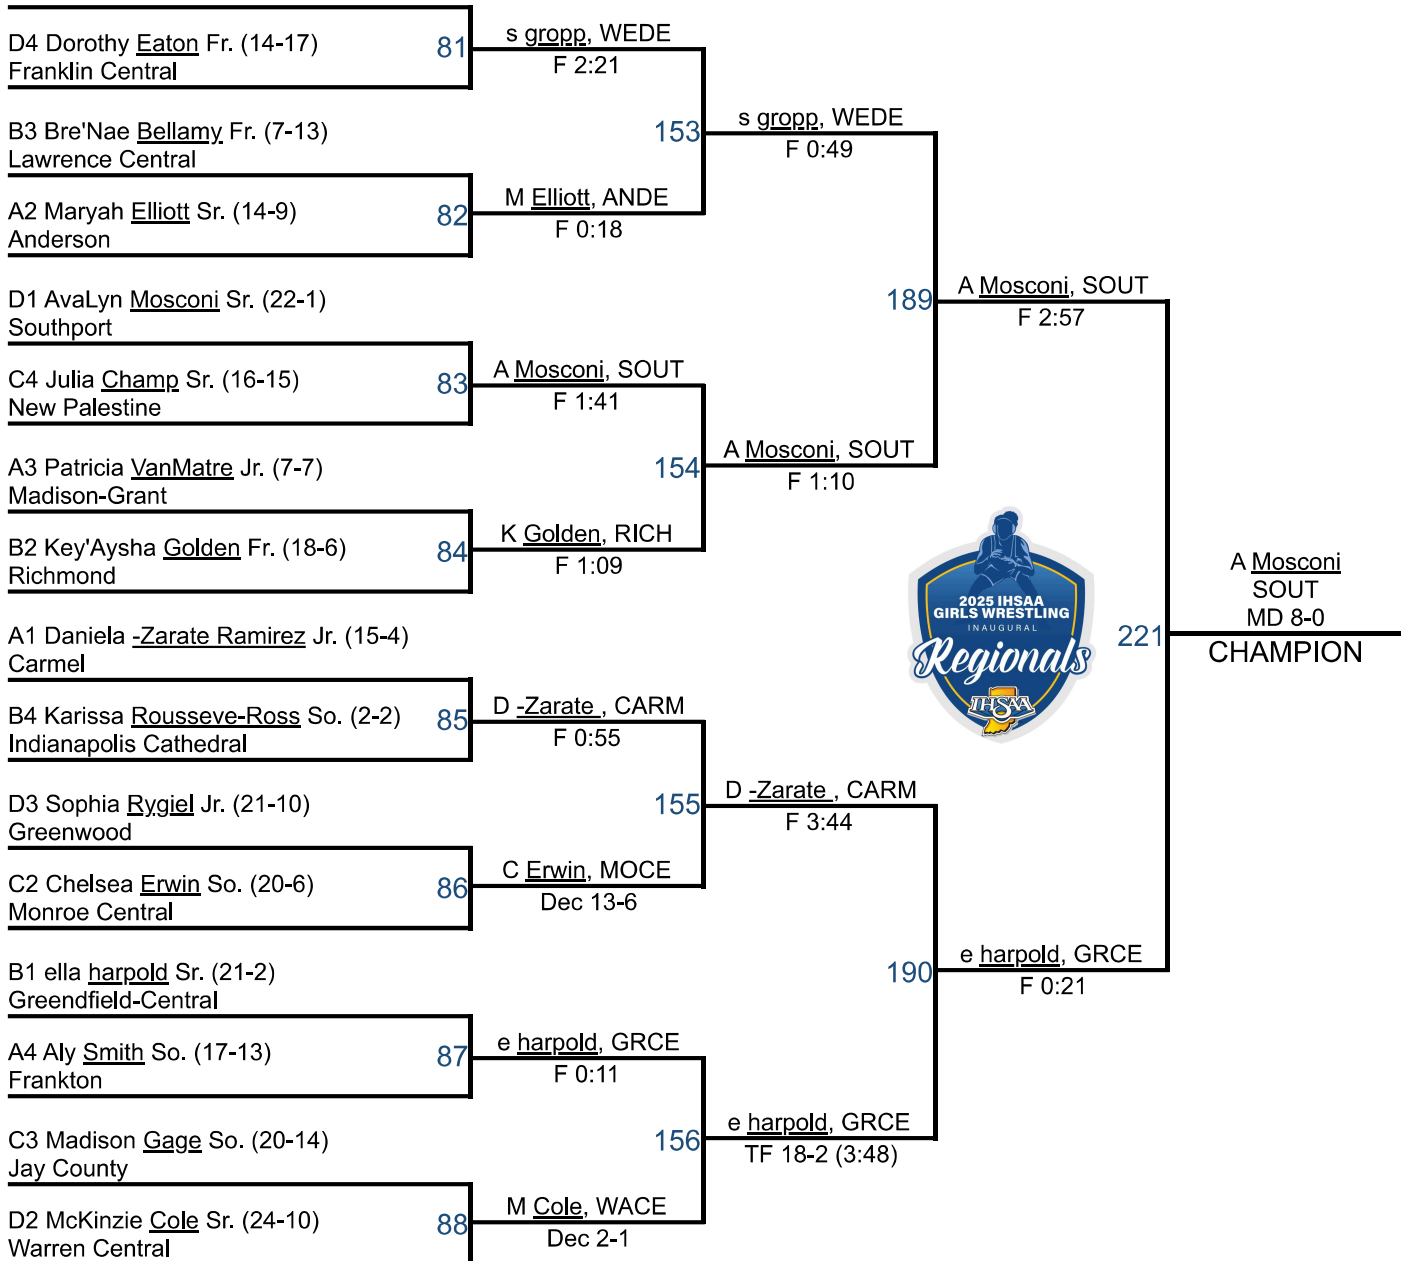

IHSAA GIRLS REGIONAL - ALEXANDRIA

140

MONROE A

A1 Maddie Marsh So. (13-0)
Pendleton Heights

IHSAA GIRLS REGIONAL - ALEXANDRIA

155

MONROE A

C1 sophia gropp So. (20-1)
Wes-Del