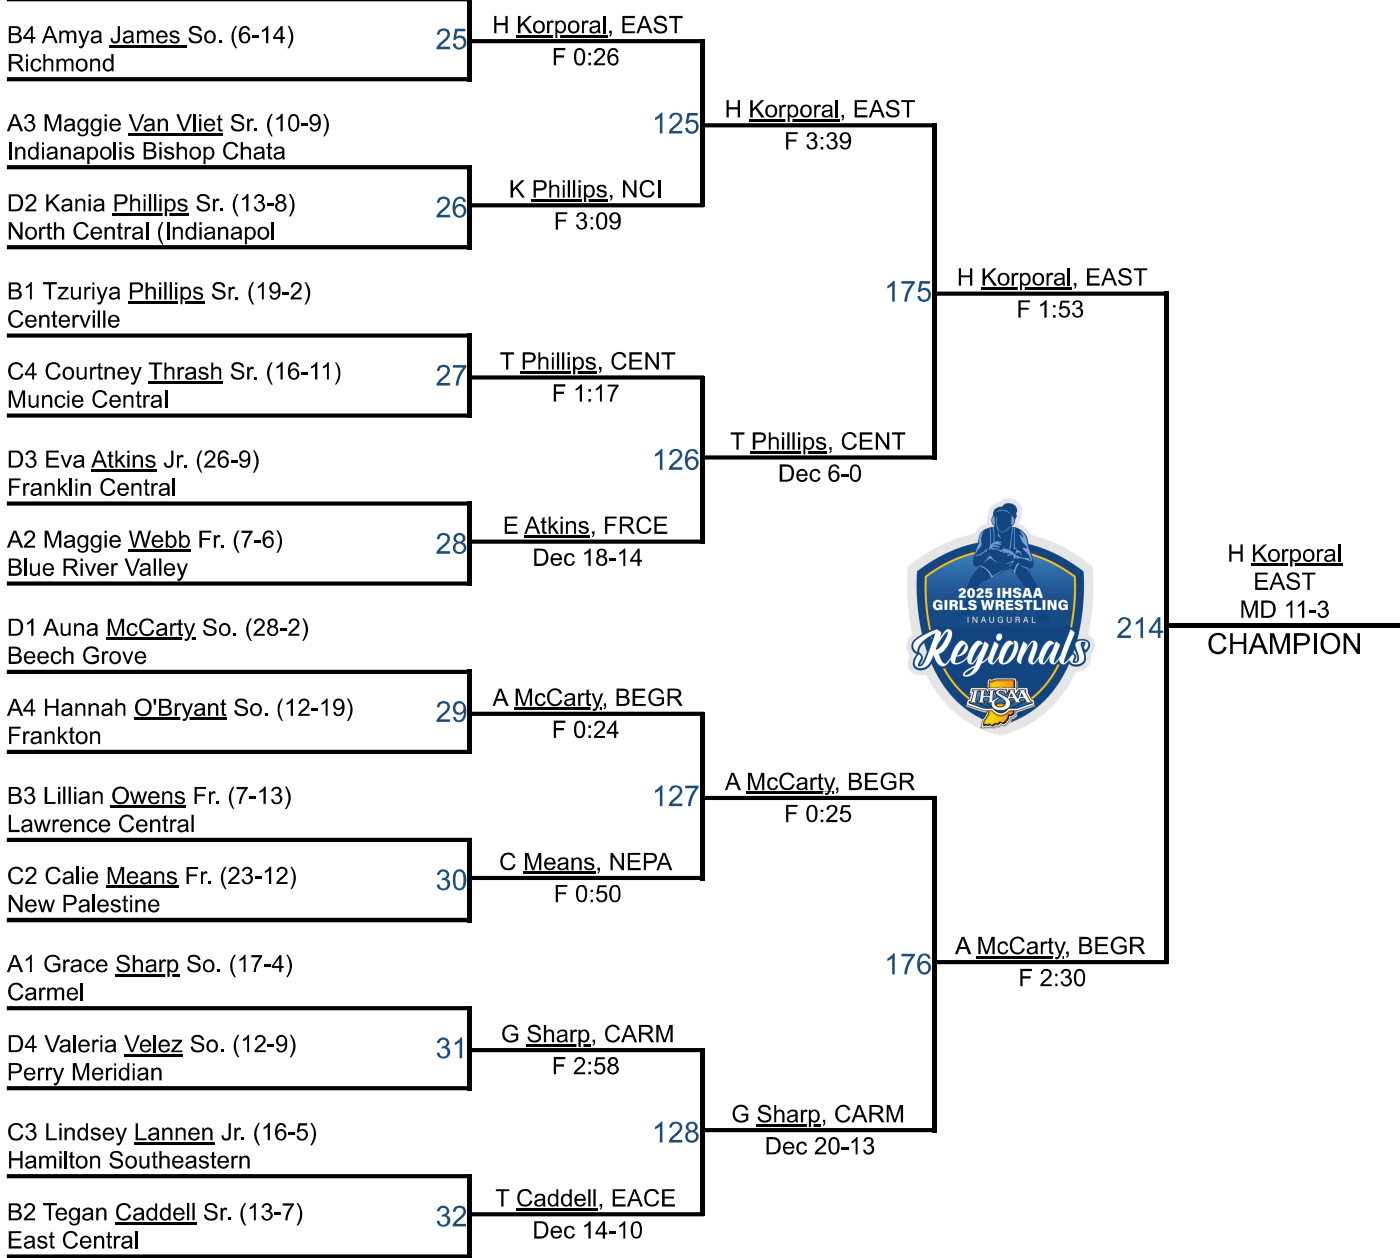

IHSAA GIRLS REGIONAL - ALEXANDRIA

115

MONROE A

C1 Hailey Korporal So. (25-2)
Eastbrook