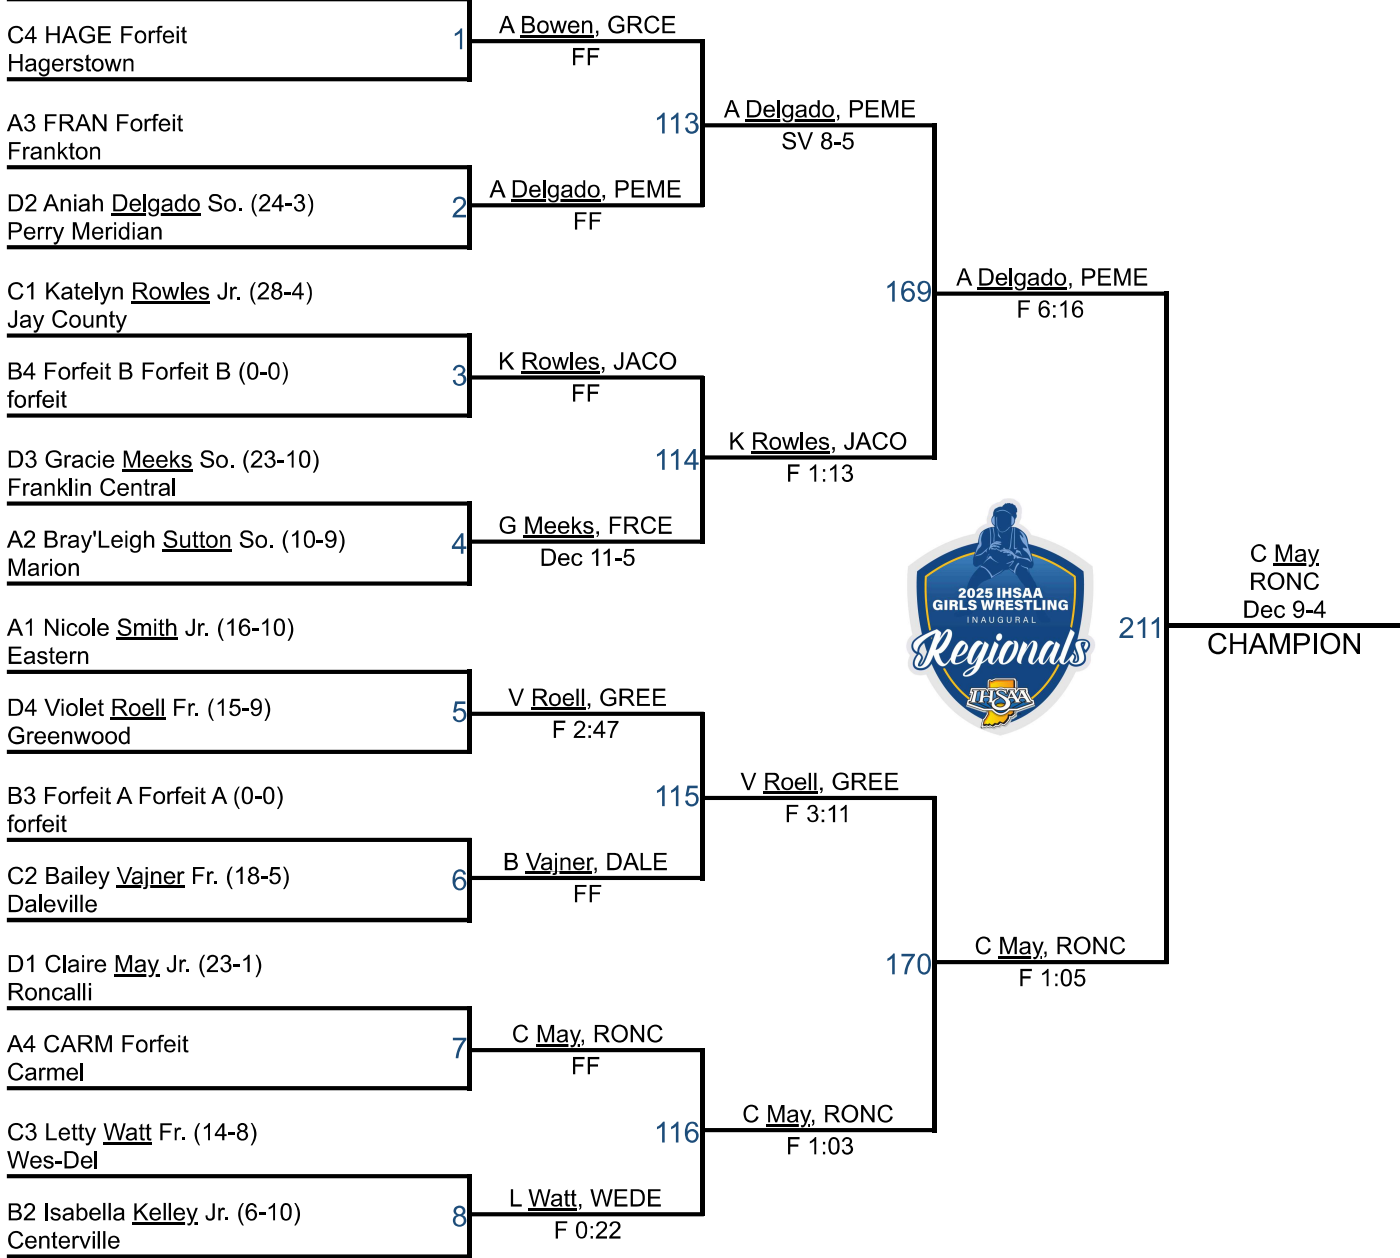

IHSAA GIRLS REGIONAL - ALEXANDRIA

100

MONROE A

B1 Asia Bowen So. (19-3)
Greendfield-Central