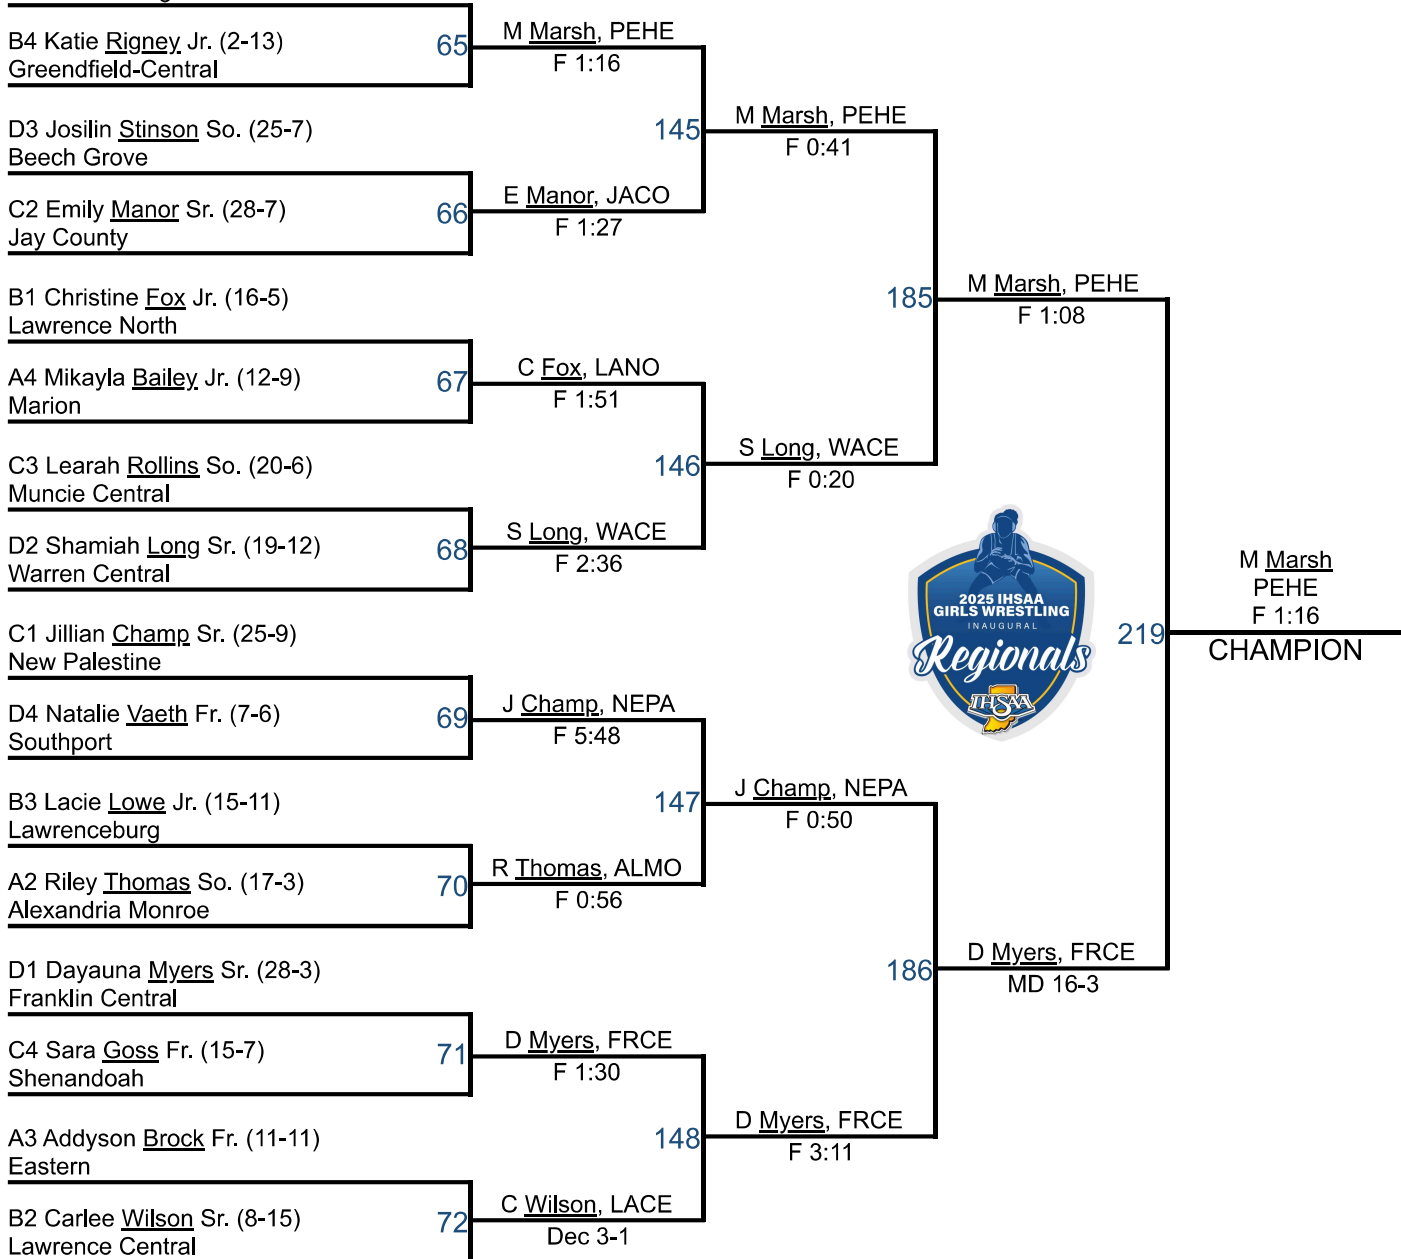

IHSAA GIRLS REGIONAL - ALEXANDRIA

140

MONROE A

A1 Maddie Marsh So. (13-0)
Pendleton Heights