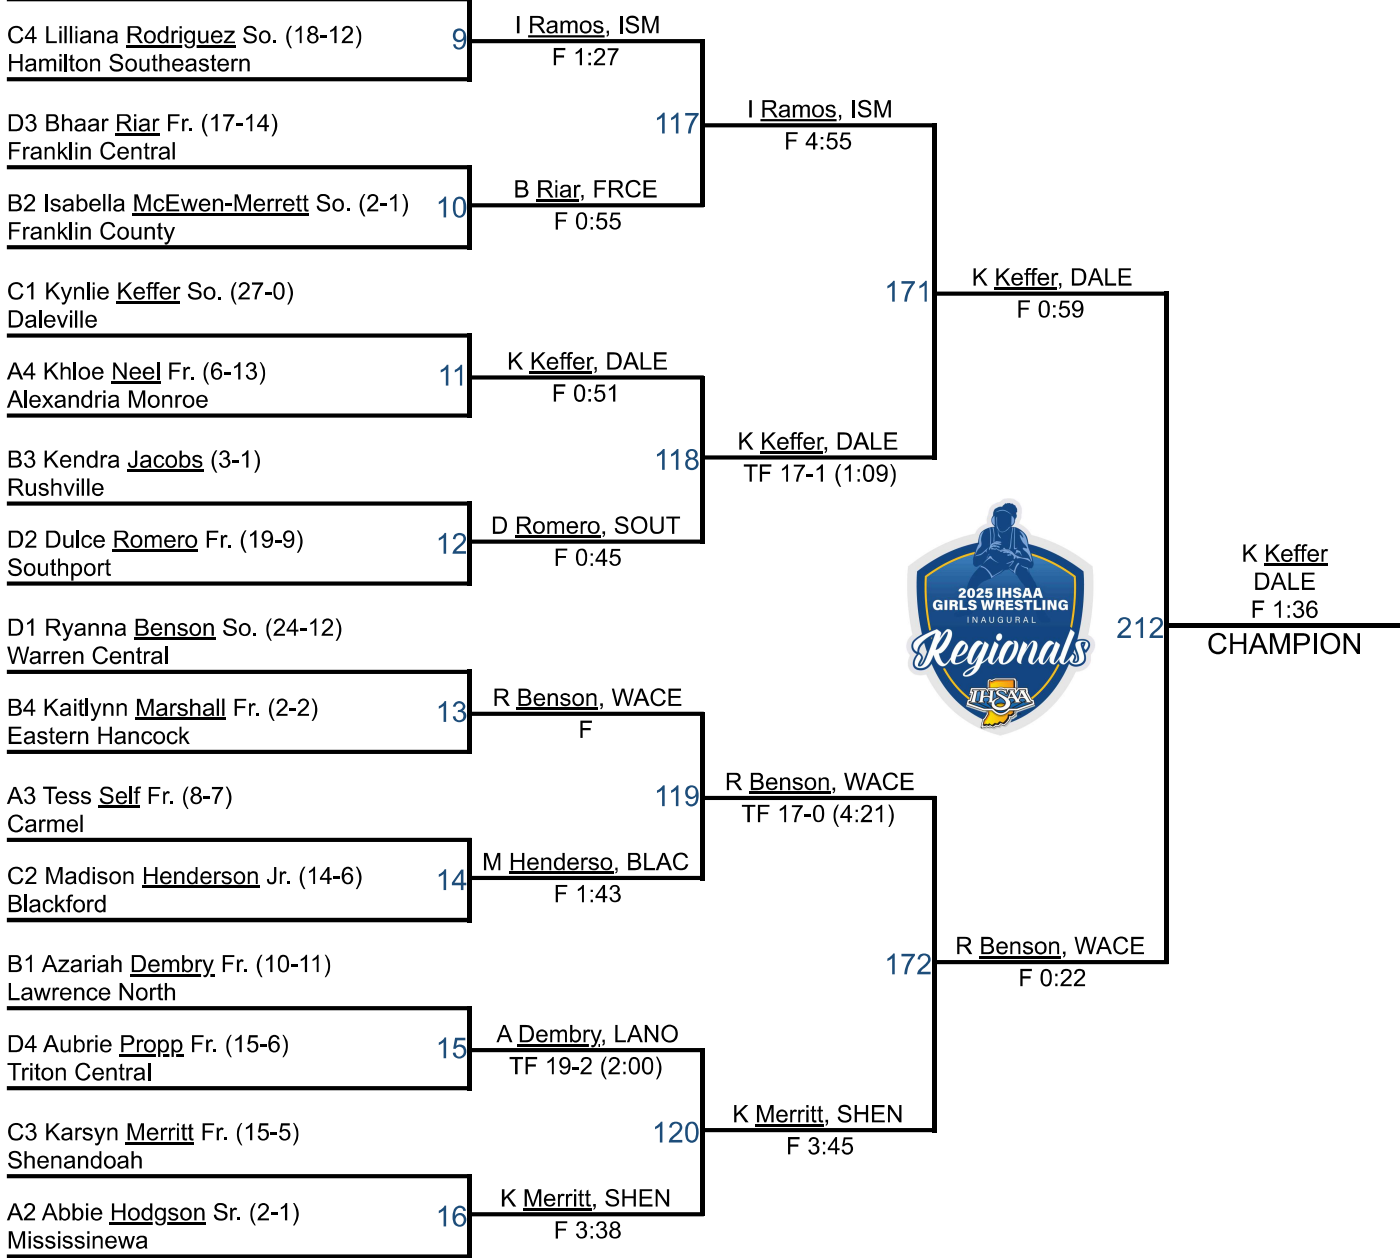

IHSAA GIRLS REGIONAL - ALEXANDRIA

MONROE A

A1 Irma Ramos Fr. (18-2)
Indianapolis Sccecina Memo