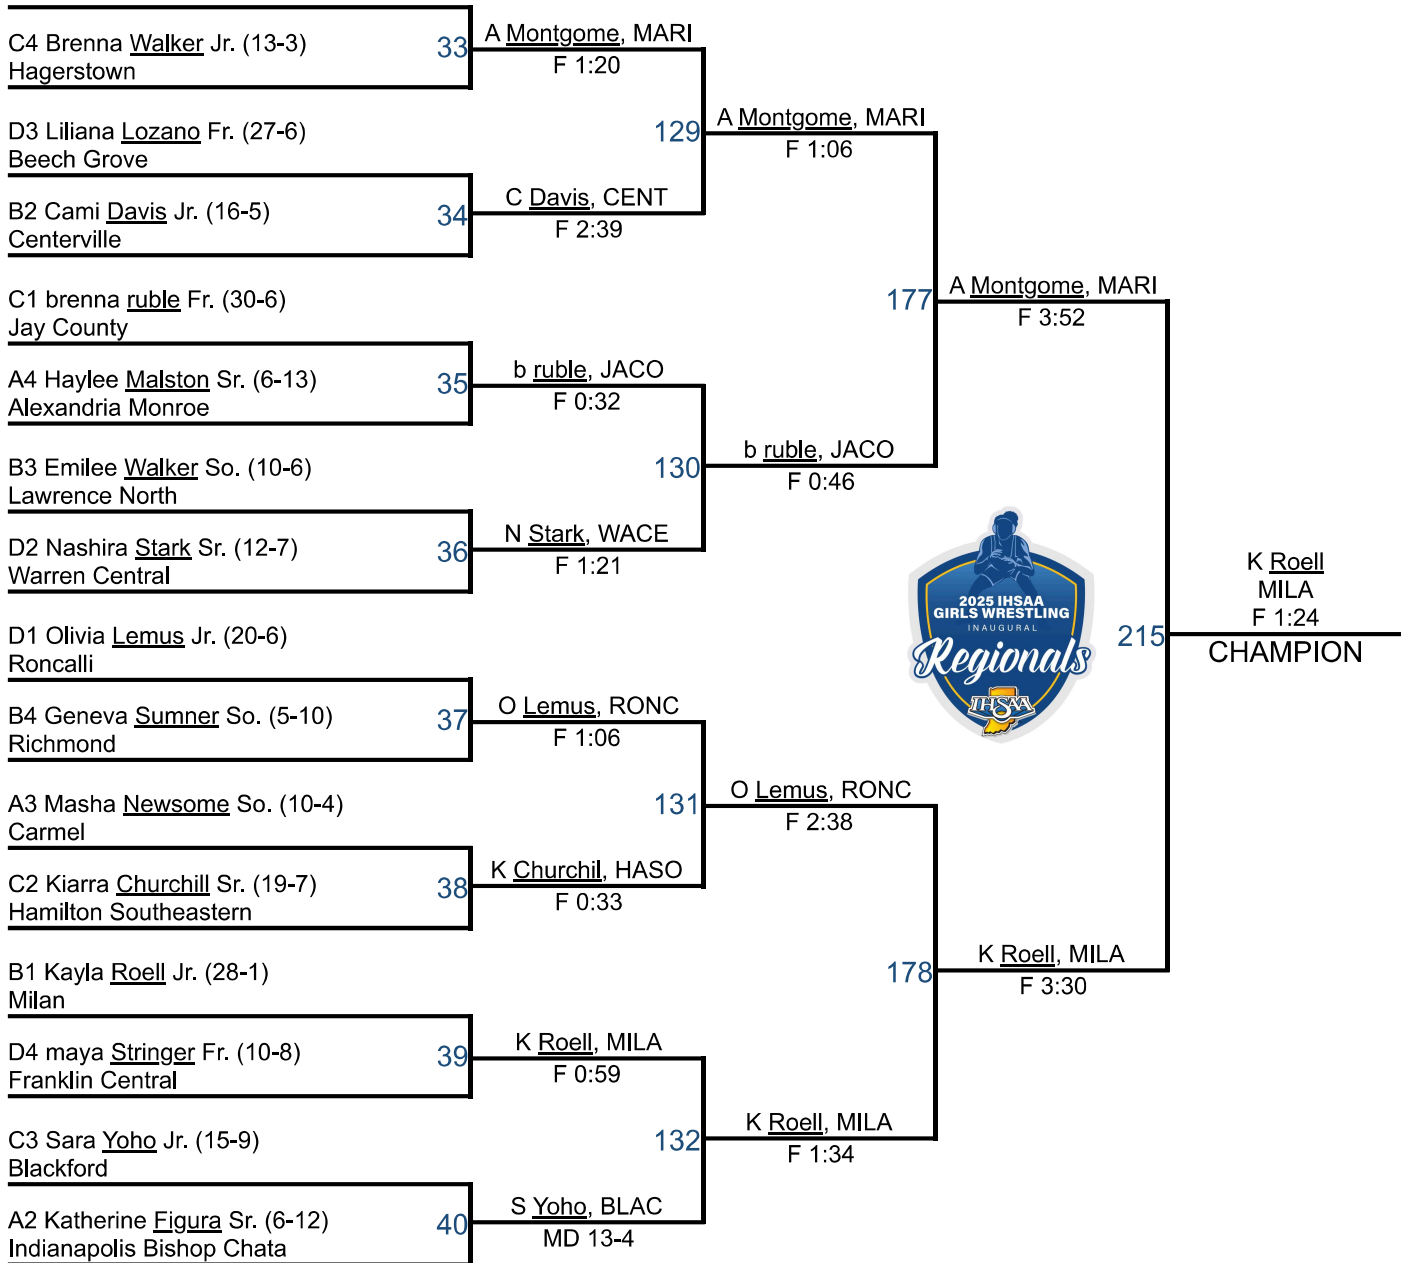

IHSAA GIRLS REGIONAL - ALEXANDRIA

120

MONROE A

A1 Alana Montgomery Jr. (18-5)
Marion