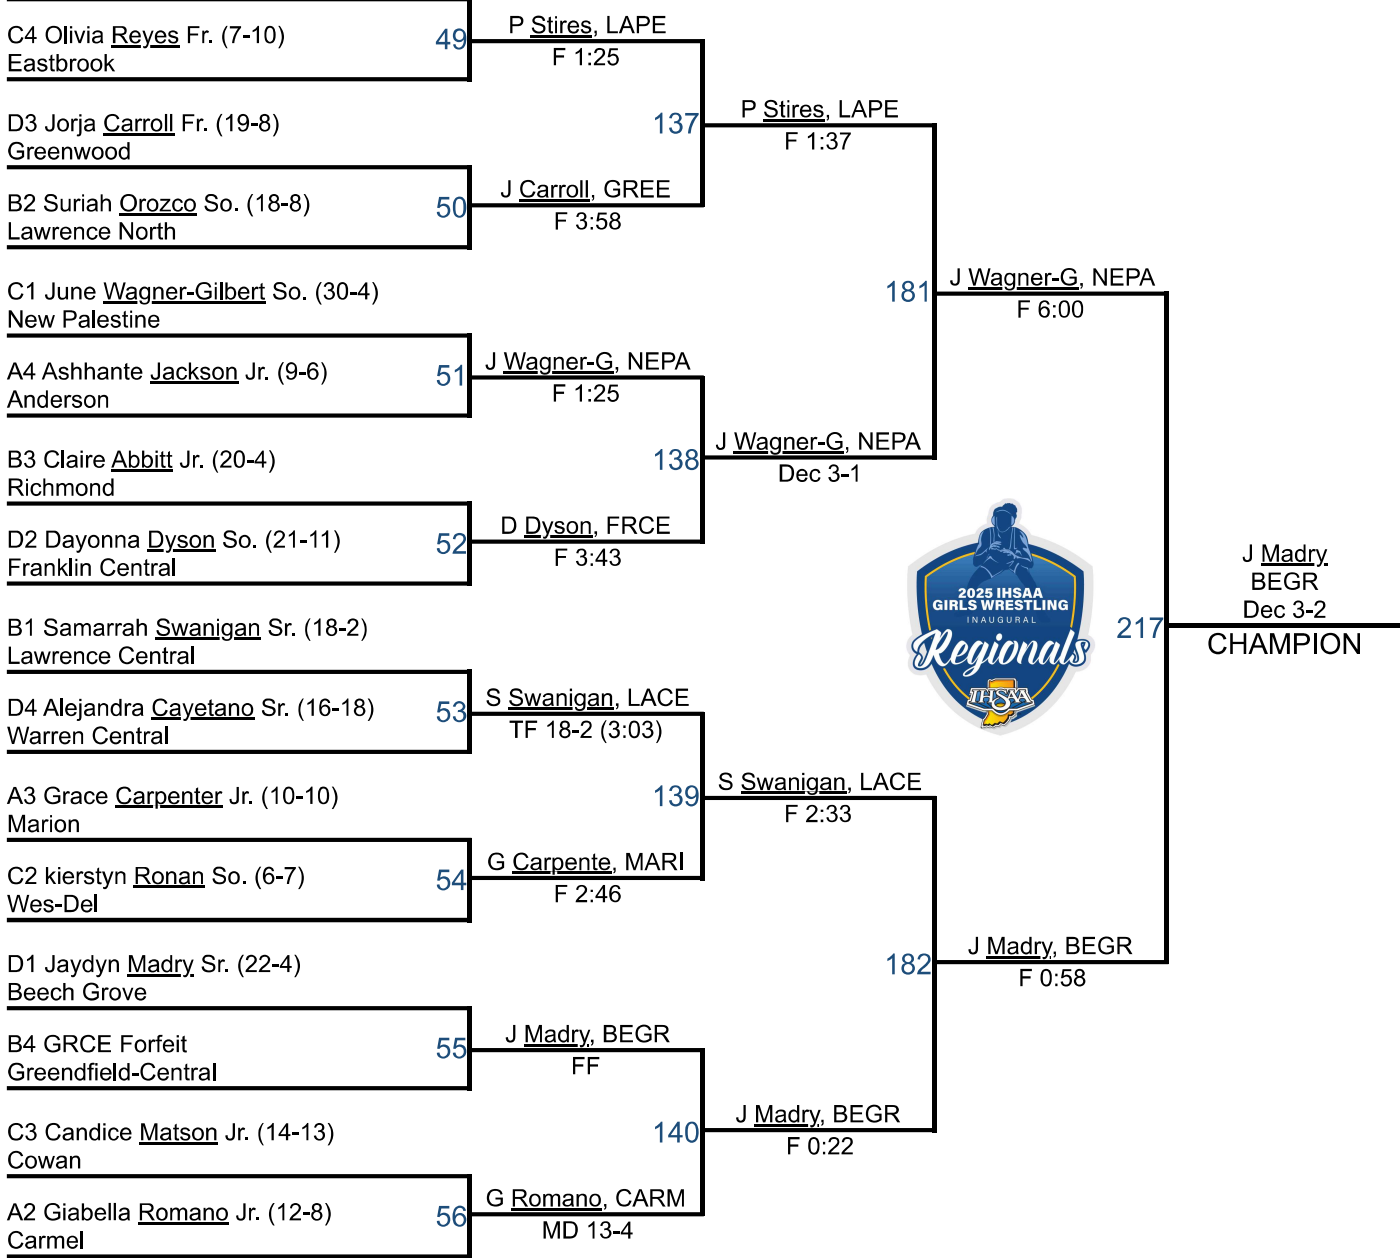

IHSAA GIRLS REGIONAL - ALEXANDRIA

130

MONROE A

A1 Paige Stires Jr. (3-0)
Lapel