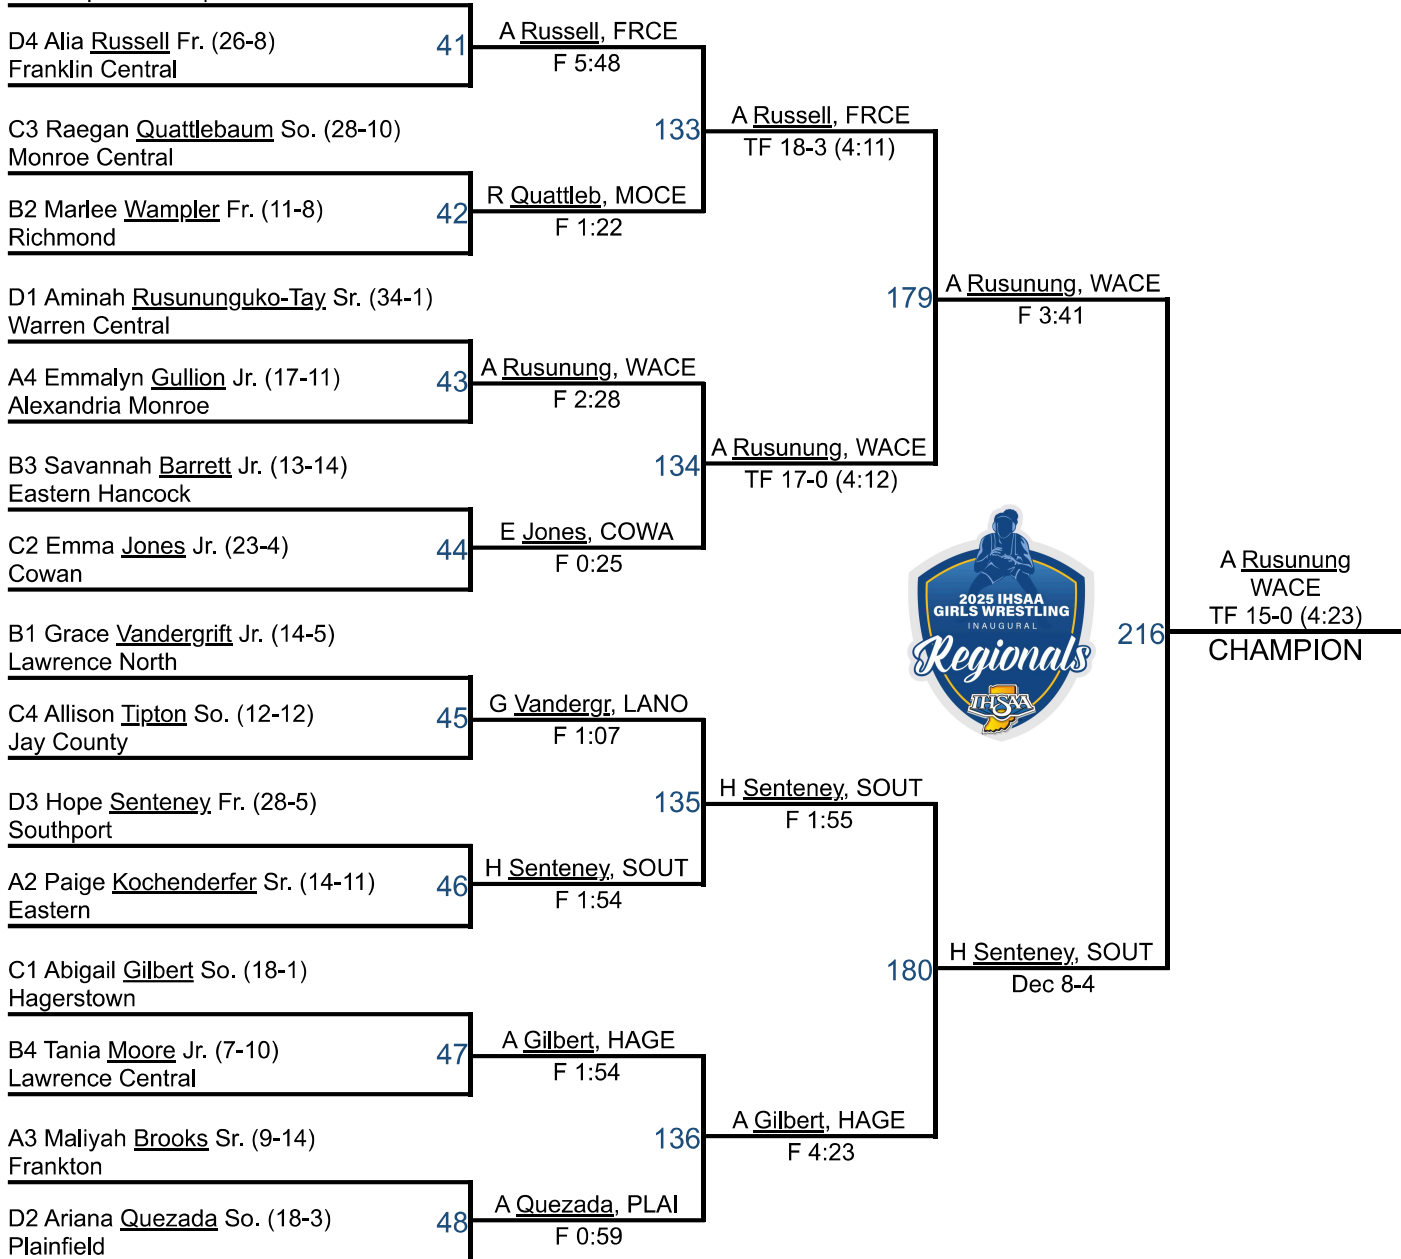

C1 Hailey Korporal So. (25-2)
Eastbrook

IHSAA GIRLS REGIONAL - ALEXANDRIA

120

MONROE A

A1 Alana Montgomery Jr. (18-5)
Marion

IHSAA GIRLS REGIONAL - ALEXANDRIA

MONROE A

A1 Jillian Donnelly, Sr. (14-6)
Indianapolis Bishop Chata