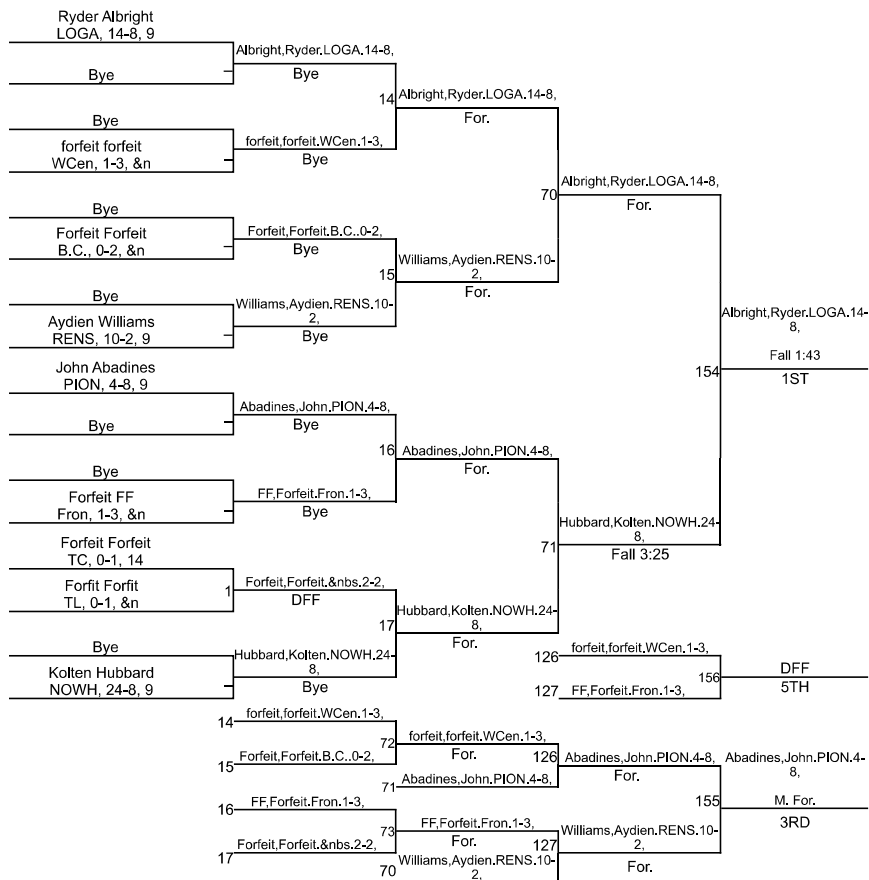

Team Scores

Printed on 02/02/2025 04:34 p.m.

Team Scores		
1	Rensselaer Central	260.5
2	Benton Central	175.5
3	Twin Lakes	146.5
4	North White	129.5
5	Tri-County	120.0
6	Logansport	112.0
7	Frontier	103.5
8	Pioneer	101.0
9	West Central	90.5

IHSAA Sectional @ Twin Lakes High School

113

IHSAA Sectional @ Twin Lakes High School

120

IHSAA Sectional @ Twin Lakes High School

150

IHSAA Sectional @ Twin Lakes High School

165