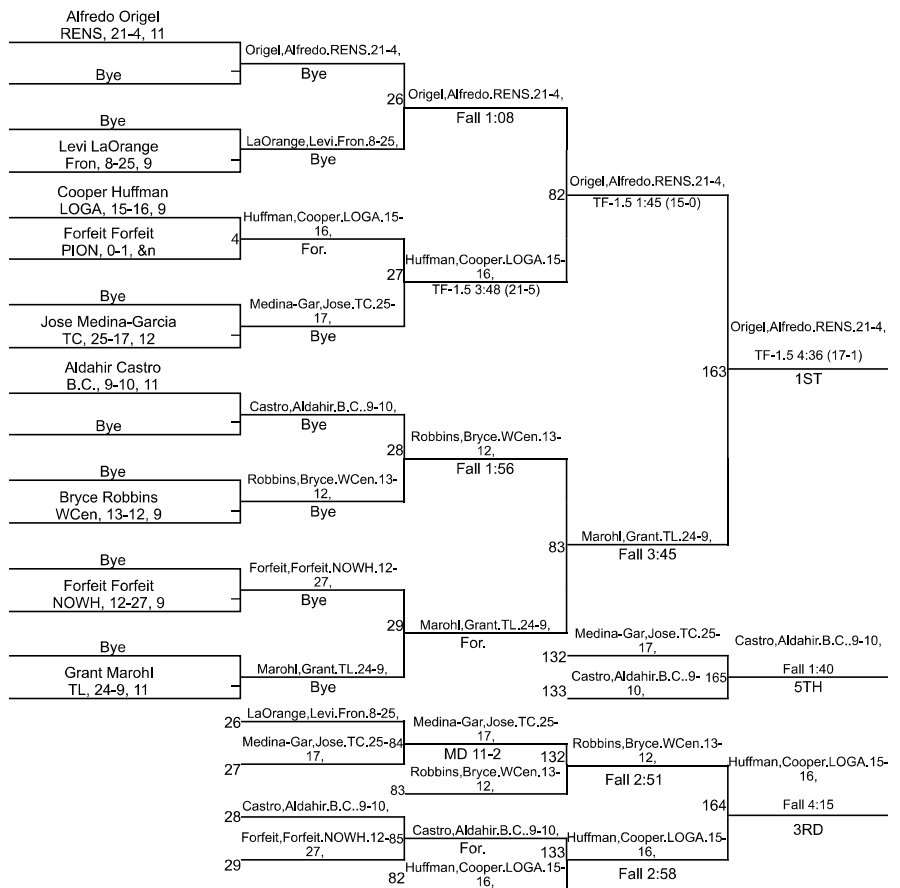

IHSAA Sectional @ Twin Lakes High School

113

IHSAA Sectional @ Twin Lakes High School

120

IHSAA Sectional @ Twin Lakes High School

150

IHSAA Sectional @ Twin Lakes High School

165