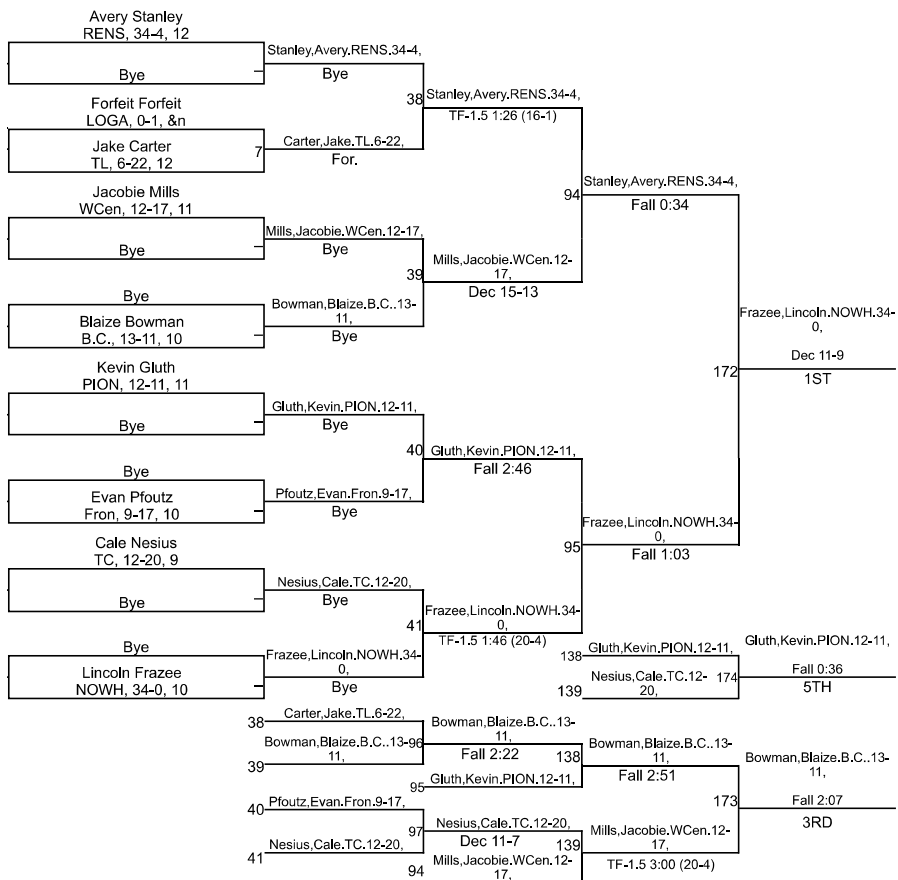

Team Scores

Printed on 02/02/2025 04:34 p.m.

Team Scores		
1	Rensselaer Central	260.5
2	Benton Central	175.5
3	Twin Lakes	146.5
4	North White	129.5
5	Tri-County	120.0
6	Logansport	112.0
7	Frontier	103.5
8	Pioneer	101.0
9	West Central	90.5

IHSAA Sectional @ Twin Lakes High School

113

IHSAA Sectional @ Twin Lakes High School

120

IHSAA Sectional @ Twin Lakes High School

150

IHSAA Sectional @ Twin Lakes High School

165