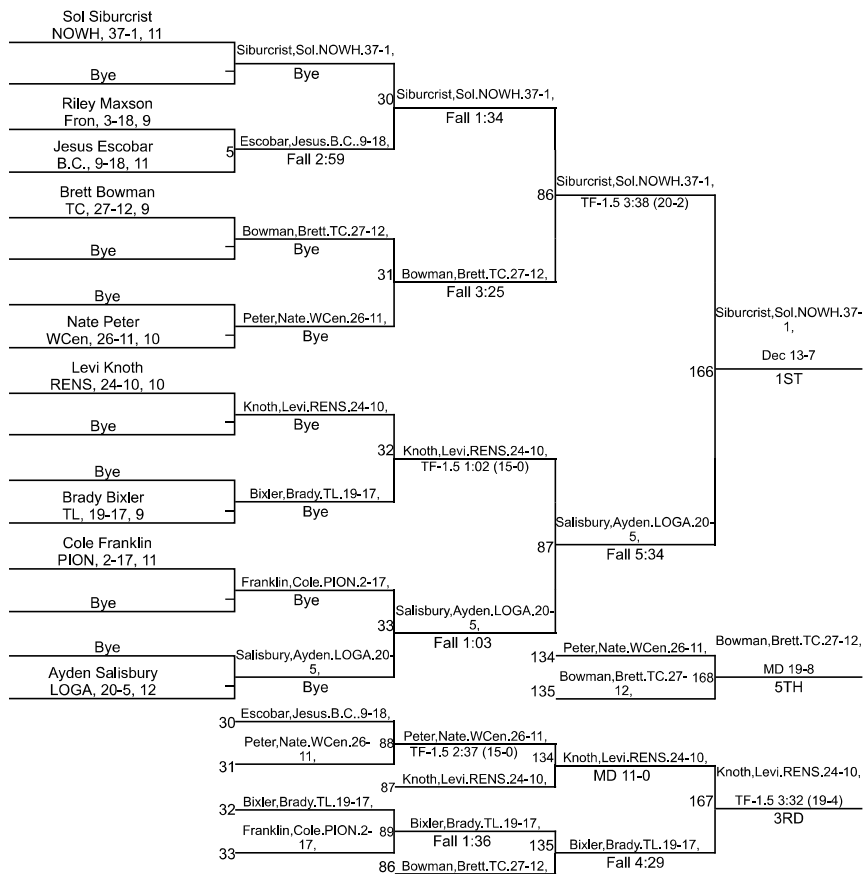

IHSAA Sectional @ Twin Lakes High School

113

IHSAA Sectional @ Twin Lakes High School

120

IHSAA Sectional @ Twin Lakes High School

150

IHSAA Sectional @ Twin Lakes High School

165