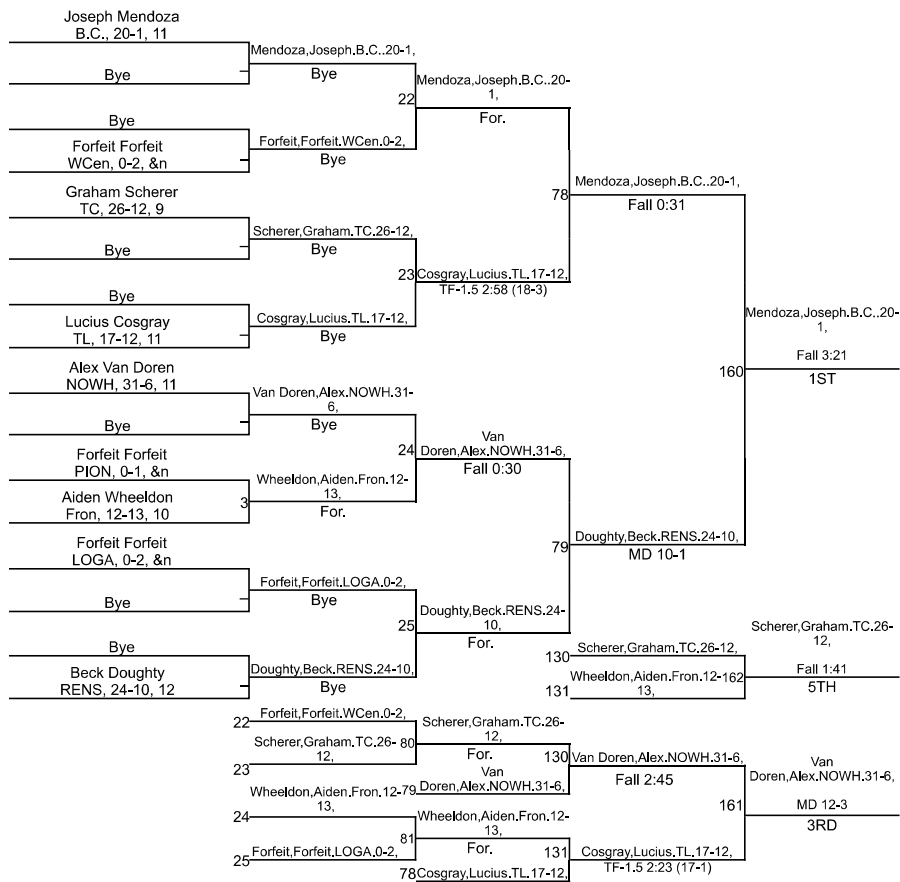

Team Scores

Printed on 02/02/2025 04:34 p.m.

Team Scores		
1	Rensselaer Central	260.5
2	Benton Central	175.5
3	Twin Lakes	146.5
4	North White	129.5
5	Tri-County	120.0
6	Logansport	112.0
7	Frontier	103.5
8	Pioneer	101.0
9	West Central	90.5

IHSAA Sectional @ Twin Lakes High School

113

IHSAA Sectional @ Twin Lakes High School

120

IHSAA Sectional @ Twin Lakes High School

150

IHSAA Sectional @ Twin Lakes High School

165