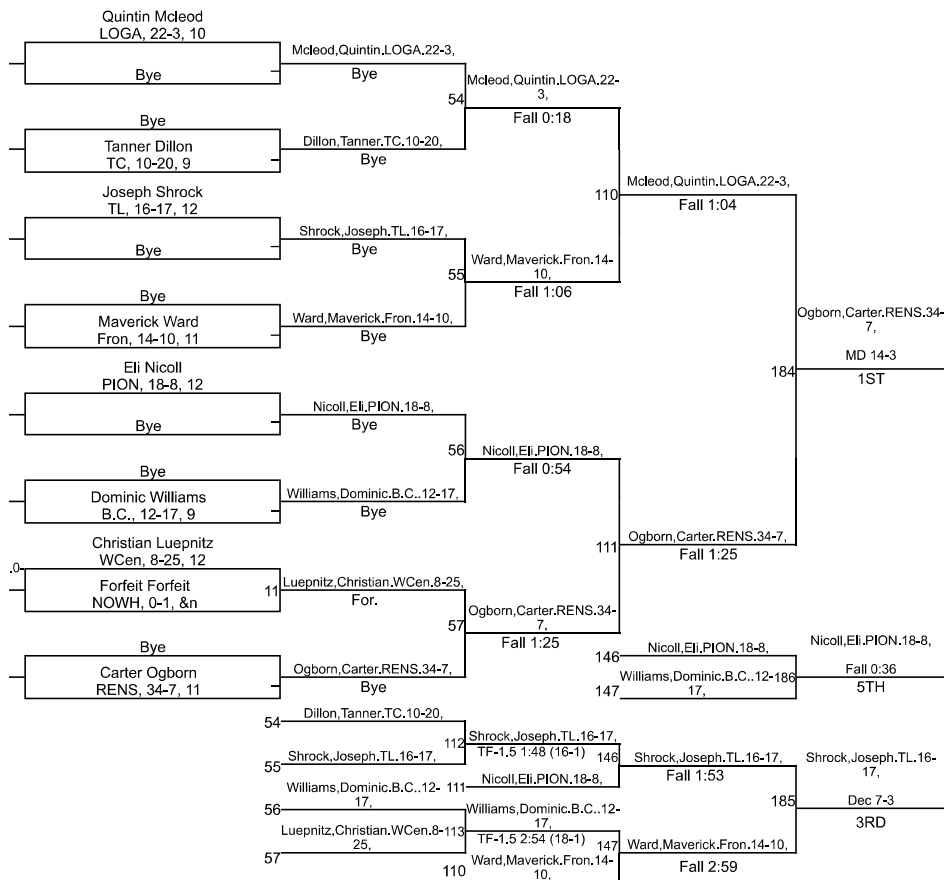

IHSAA Sectional @ Twin Lakes High School

175