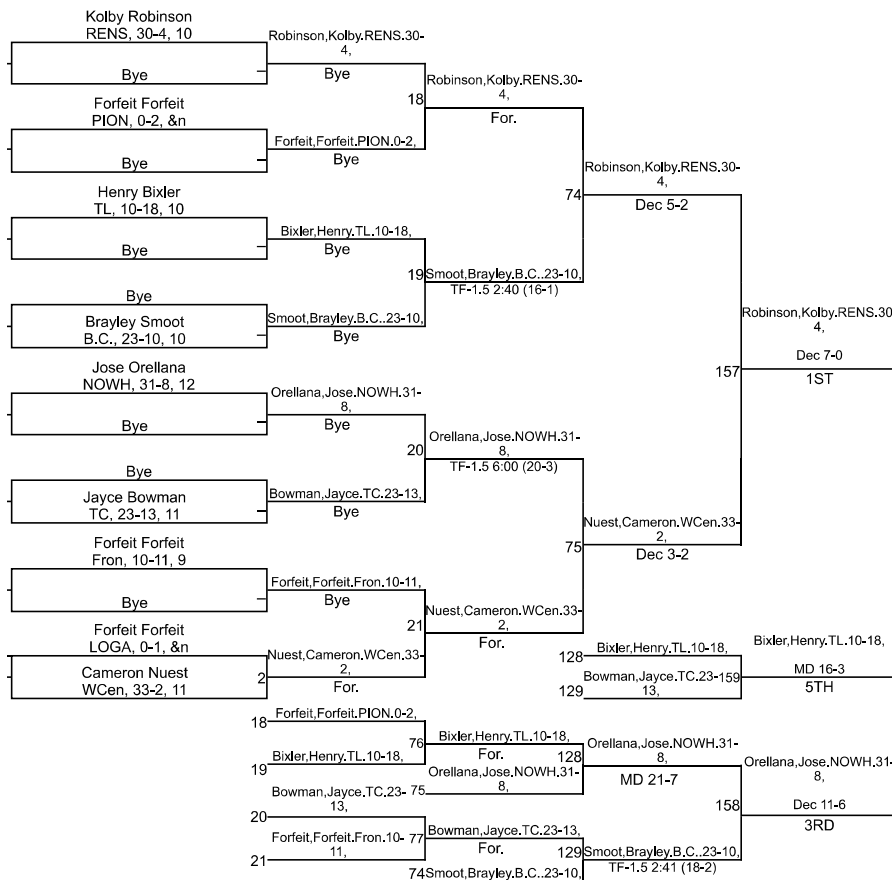

Team Scores

Printed on 02/02/2025 04:34 p.m.

Team Scores		
1	Rensselaer Central	260.5
2	Benton Central	175.5
3	Twin Lakes	146.5
4	North White	129.5
5	Tri-County	120.0
6	Logansport	112.0
7	Frontier	103.5
8	Pioneer	101.0
9	West Central	90.5

IHSAA Sectional @ Twin Lakes High School

113

IHSAA Sectional @ Twin Lakes High School

120

IHSAA Sectional @ Twin Lakes High School

150

IHSAA Sectional @ Twin Lakes High School

165