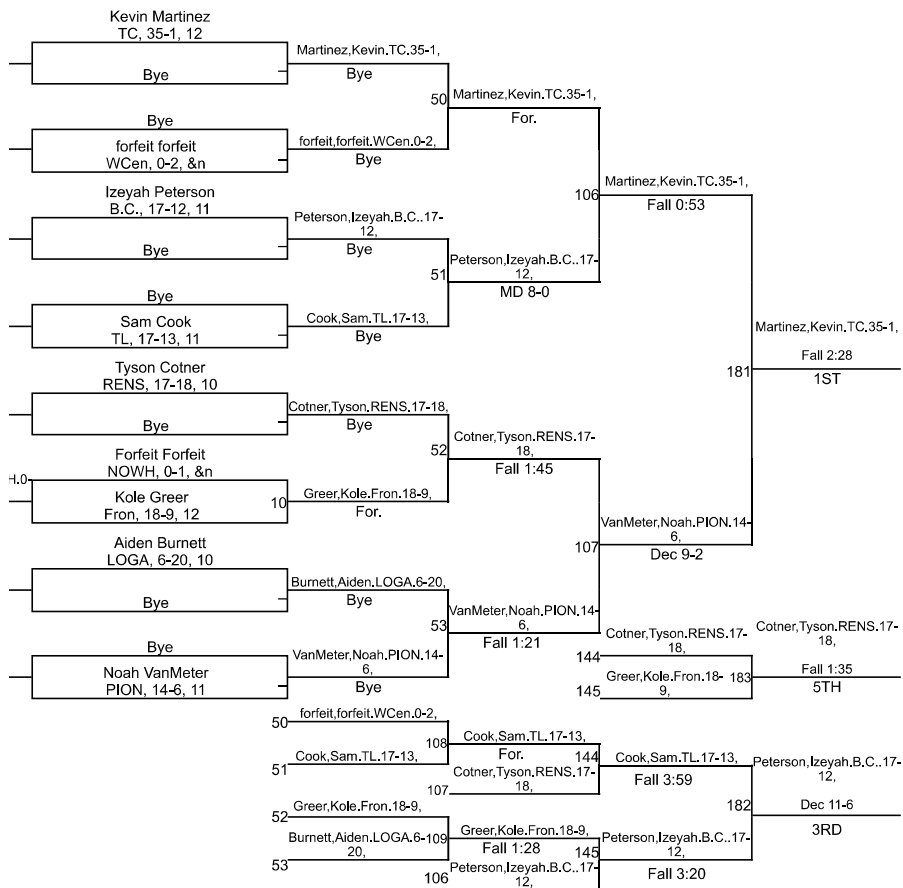

IHSAA Sectional @ Twin Lakes High School

113

IHSAA Sectional @ Twin Lakes High School

120

IHSAA Sectional @ Twin Lakes High School

150

IHSAA Sectional @ Twin Lakes High School

165