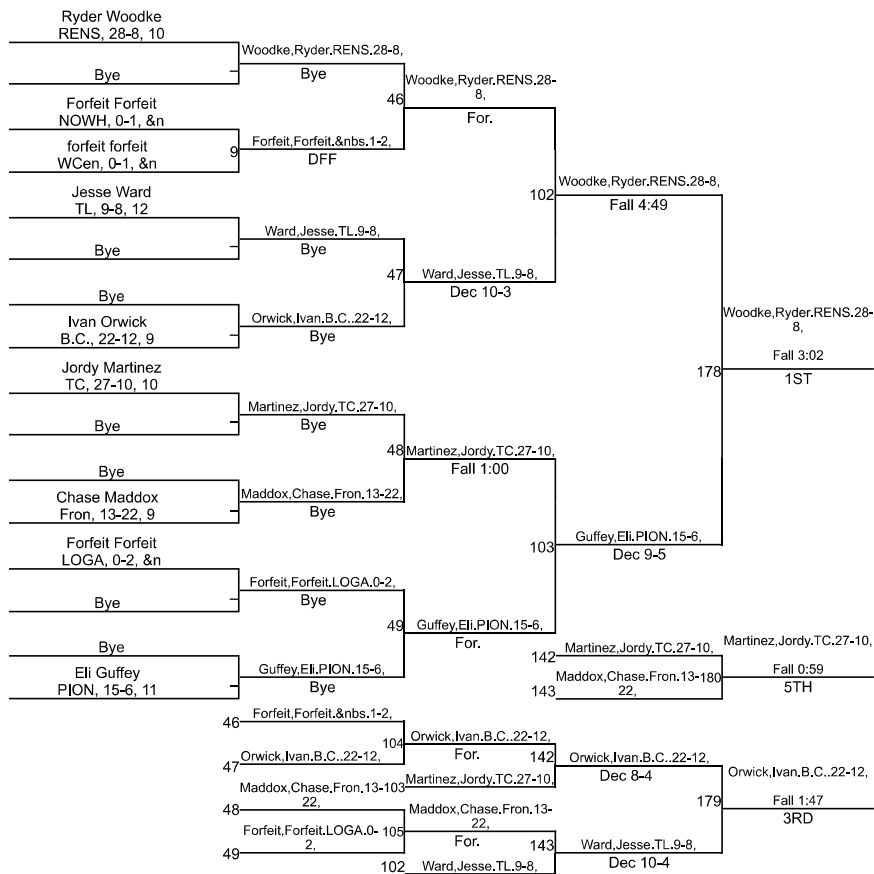

IHSAA Sectional @ Twin Lakes High School

113

IHSAA Sectional @ Twin Lakes High School

120

IHSAA Sectional @ Twin Lakes High School

150

IHSAA Sectional @ Twin Lakes High School

165