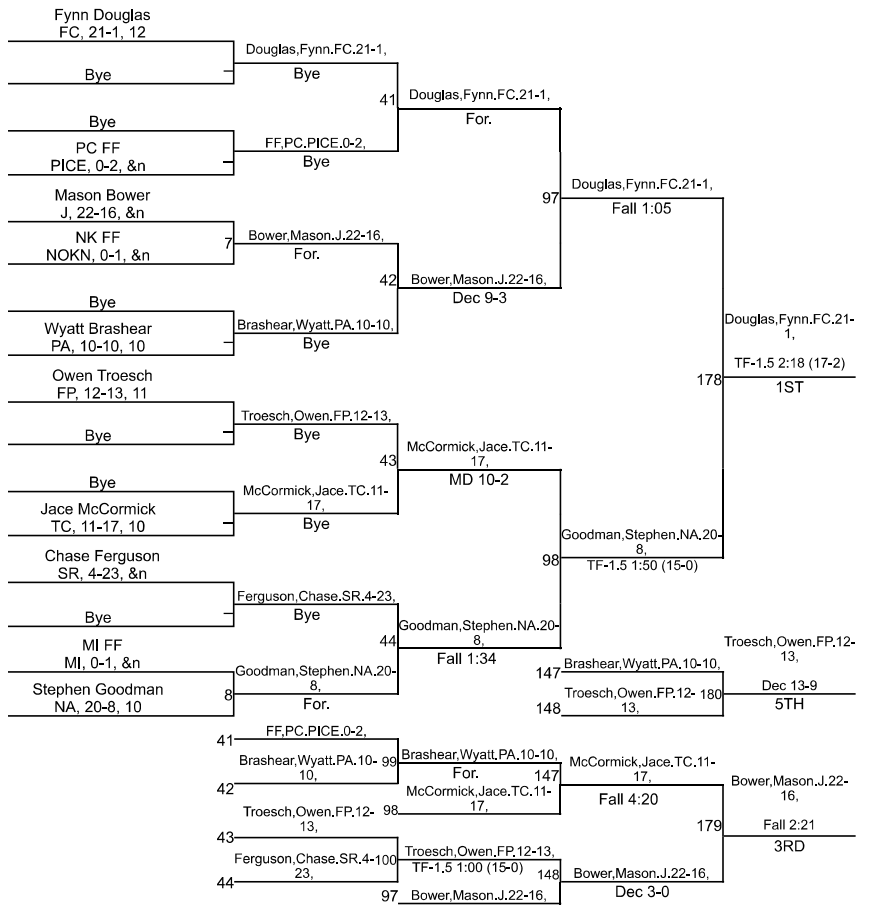

Team Scores

Printed on 02/02/2025 04:29 p.m.

Team Scores		
1	Floyd Central	275.5
2	Jasper	224.0
3	Tell City	180.5
4	New Albany	169.0
5	Southridge	145.5
6	North Knox	80.0
7	Forest Park	65.5
8	Paoli	46.5
9	Pike Central	43.0
10	Mitchell	24.0

IHSAA Sectional @ Southridge High School

106

IHSAA Sectional @ Southridge High School

113

IHSAA Sectional @ Southridge High School

120

IHSAA Sectional @ Southridge High School

126

IHSAA Sectional @ Southridge High School

132

IHSAA Sectional @ Southridge High School

138

IHSAA Sectional @ Southridge High School

150

IHSAA Sectional @ Southridge High School

157