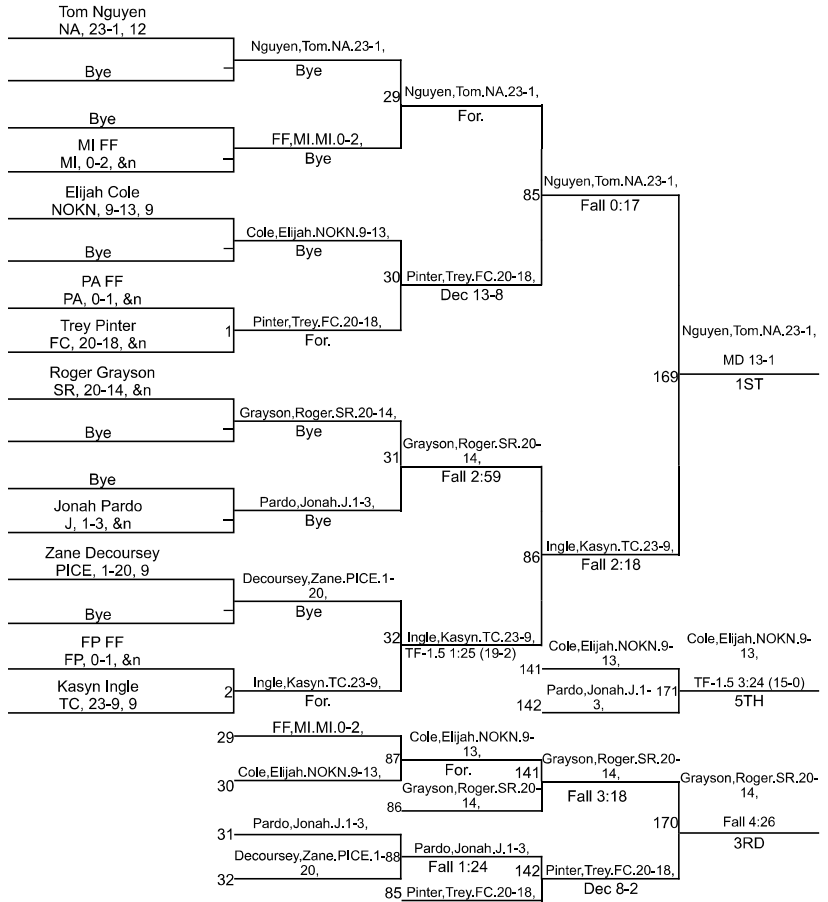

Team Scores

Printed on 02/02/2025 04:29 p.m.

Team Scores		
1	Floyd Central	275.5
2	Jasper	224.0
3	Tell City	180.5
4	New Albany	169.0
5	Southridge	145.5
6	North Knox	80.0
7	Forest Park	65.5
8	Paoli	46.5
9	Pike Central	43.0
10	Mitchell	24.0

IHSAA Sectional @ Southridge High School

106

IHSAA Sectional @ Southridge High School

113

IHSAA Sectional @ Southridge High School

120

IHSAA Sectional @ Southridge High School

126