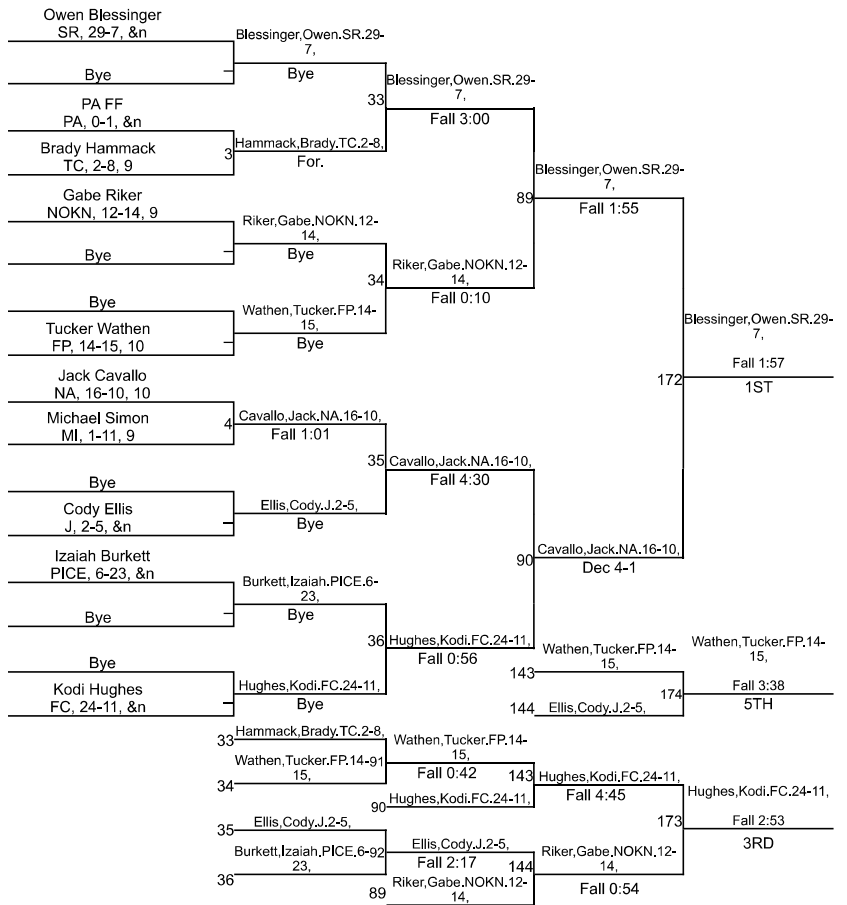

Team Scores

Printed on 02/02/2025 04:29 p.m.

Team Scores		
1	Floyd Central	275.5
2	Jasper	224.0
3	Tell City	180.5
4	New Albany	169.0
5	Southridge	145.5
6	North Knox	80.0
7	Forest Park	65.5
8	Paoli	46.5
9	Pike Central	43.0
10	Mitchell	24.0

IHSAA Sectional @ Southridge High School

106

IHSAA Sectional @ Southridge High School

113

IHSAA Sectional @ Southridge High School

120

IHSAA Sectional @ Southridge High School

126