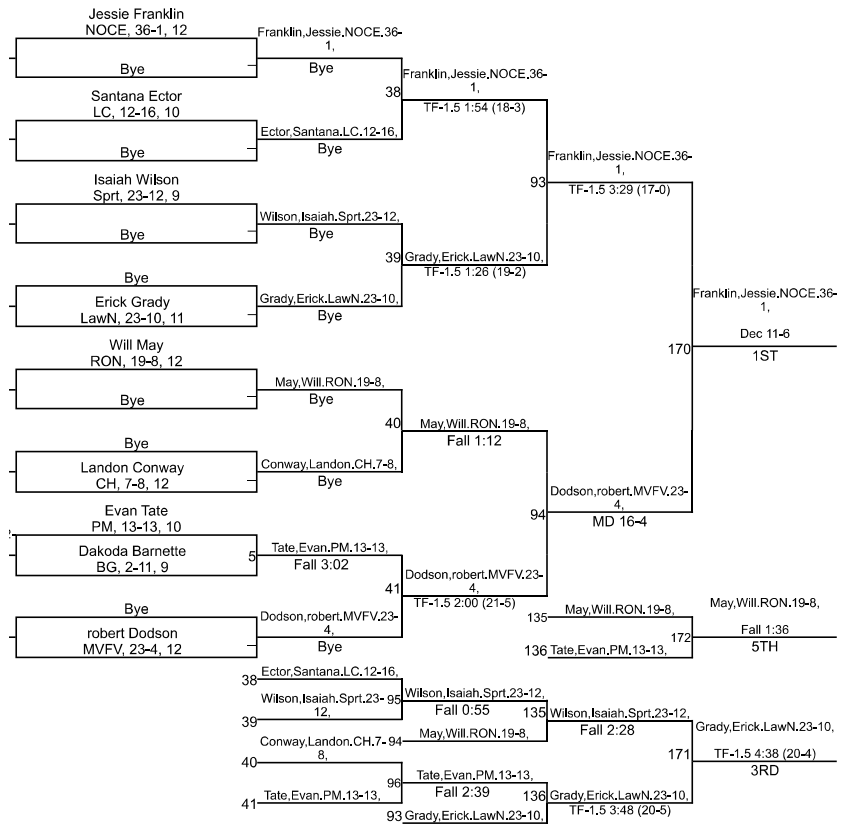

Team Scores

Printed on 02/02/2025 04:27 p.m.

Team Scores		
1	Roncalli	280.0
2	Perry Meridian	211.0
3	Southport	177.5
4	Lawrence North	152.5
5	North Central	122.0
6	Lawrence Central	111.5
7	Beech Grove	85.5
8	Mt. Vernon (Fortville)	65.0
9	Christel House	0.0
9	Victory College Prep	0.0

IHSAA Sectional @ Southport High School

113

IHSAA Sectional @ Southport High School

120

IHSAA Sectional @ Southport High School

126

IHSAA Sectional @ Southport High School

132

IHSAA Sectional @ Southport High School

144

IHSAA Sectional @ Southport High School

150

IHSAA Sectional @ Southport High School

IHSAA Sectional @ Southport High School

165

IHSAA Sectional @ Southport High School