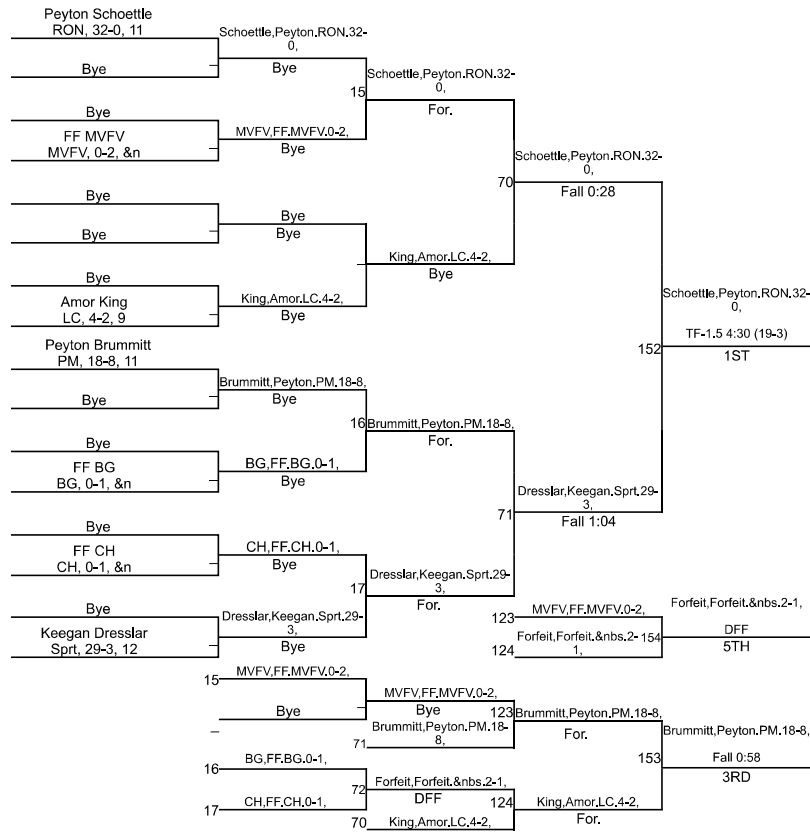

Team Scores

Printed on 02/02/2025 04:27 p.m.

Team Scores		
1	Roncalli	280.0
2	Perry Meridian	211.0
3	Southport	177.5
4	Lawrence North	152.5
5	North Central	122.0
6	Lawrence Central	111.5
7	Beech Grove	85.5
8	Mt. Vernon (Fortville)	65.0
9	Christel House	0.0
9	Victory College Prep	0.0

IHSAA Sectional @ Southport High School

113

IHSAA Sectional @ Southport High School

120

IHSAA Sectional @ Southport High School

126

IHSAA Sectional @ Southport High School

132