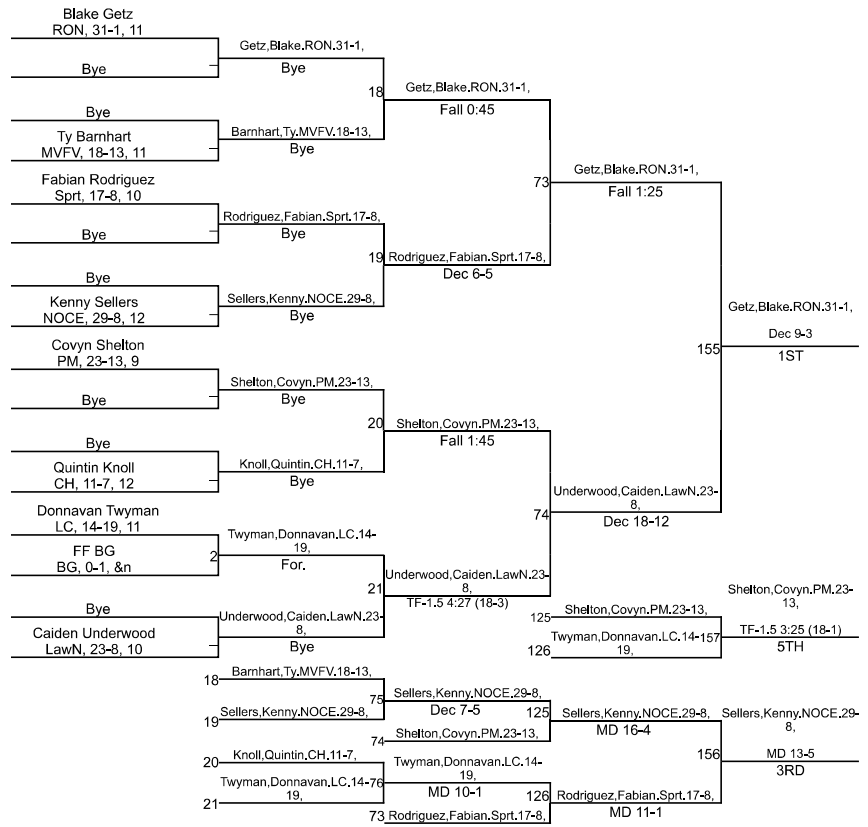

Team Scores

Printed on 02/02/2025 04:27 p.m.

Team Scores		
1	Roncalli	280.0
2	Perry Meridian	211.0
3	Southport	177.5
4	Lawrence North	152.5
5	North Central	122.0
6	Lawrence Central	111.5
7	Beech Grove	85.5
8	Mt. Vernon (Fortville)	65.0
9	Christel House	0.0
9	Victory College Prep	0.0

IHSAA Sectional @ Southport High School

113

IHSAA Sectional @ Southport High School

120

IHSAA Sectional @ Southport High School

126

IHSAA Sectional @ Southport High School

132