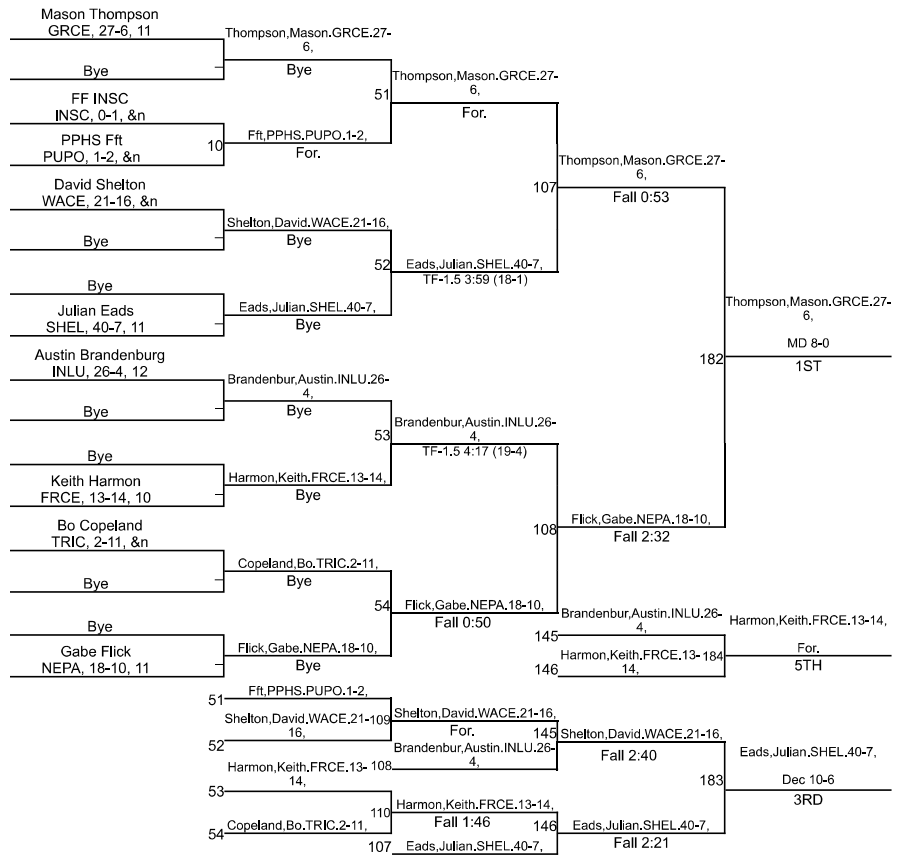

Team Scores

Printed on 02/02/2025 04:19 p.m.

Team Scores		
1	Warren Central	245.5
2	New Palestine	197.0
3	Franklin Central	174.5
4	Purdue Polytechnic - Downtown	165.5
5	Greenfield-Central	163.5
6	Shelybville	111.0
7	Triton Central	89.0
8	Indianapolis Lutheran	55.5
9	Indianapolis Scecina-Memorial	9.0

IHSAA Sectional @ Purdue Polytech High School

IHSAA Sectional @ Purdue Polytech High School

120

IHSAA Sectional @ Purdue Polytech High School

144

IHSAA Sectional @ Purdue Polytech High School

150

IHSAA Sectional @ Purdue Polytech High School

157

IHSAA Sectional @ Purdue Polytech High School

165

IHSAA Sectional @ Purdue Polytech High School

IHSAA Sectional @ Purdue Polytech High School

215

IHSAA Sectional @ Purdue Polytech High School

285