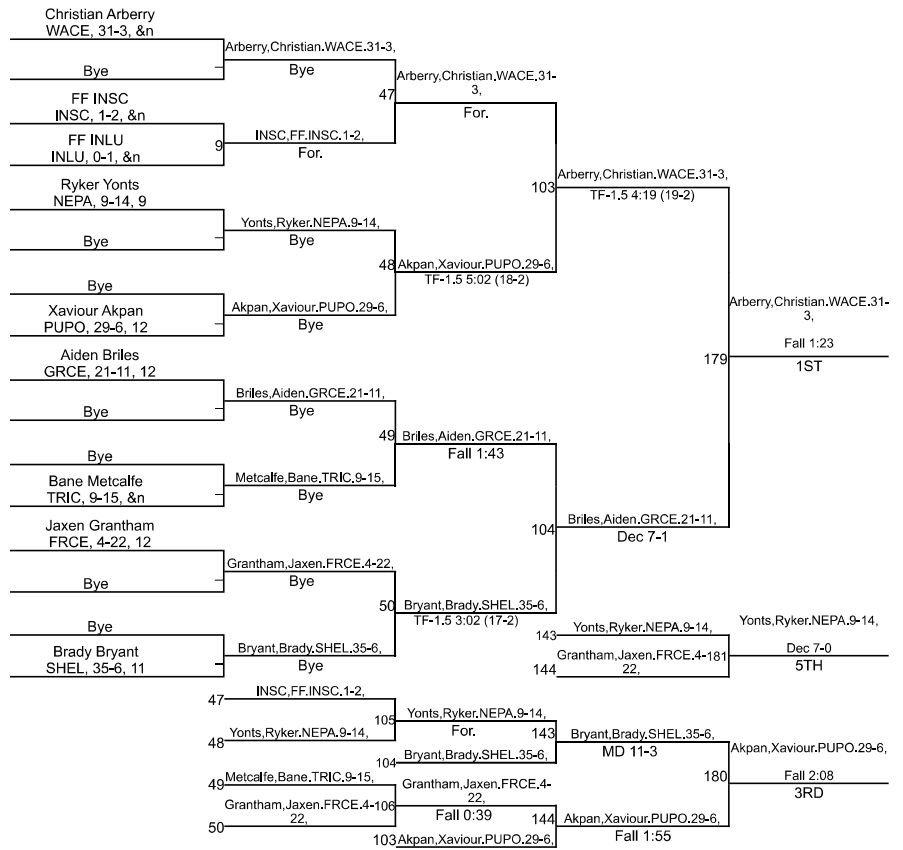

IHSAA Sectional @ Purdue Polytech High School

157