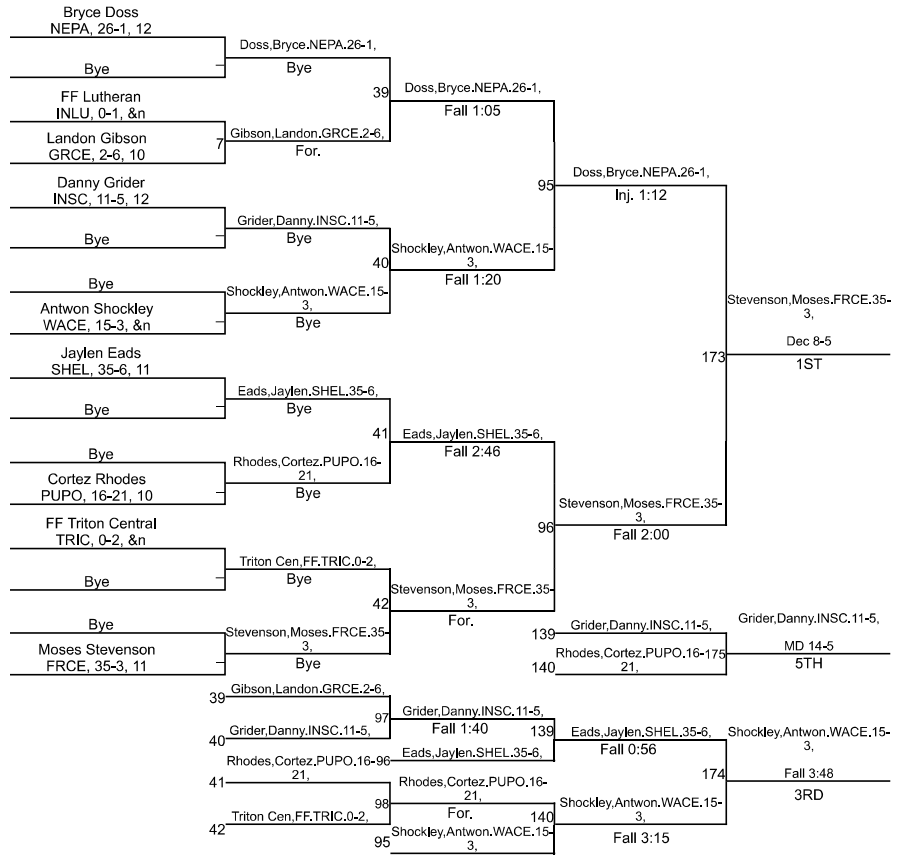

Team Scores

Printed on 02/02/2025 04:19 p.m.

Team Scores		
1	Warren Central	245.5
2	New Palestine	197.0
3	Franklin Central	174.5
4	Purdue Polytechnic - Downtown	165.5
5	Greenfield-Central	163.5
6	Shelybville	111.0
7	Triton Central	89.0
8	Indianapolis Lutheran	55.5
9	Indianapolis Scecina-Memorial	9.0

IHSAA Sectional @ Purdue Polytech High School

IHSAA Sectional @ Purdue Polytech High School

120

IHSAA Sectional @ Purdue Polytech High School

144

IHSAA Sectional @ Purdue Polytech High School

150

IHSAA Sectional @ Purdue Polytech High School

157

IHSAA Sectional @ Purdue Polytech High School

165

IHSAA Sectional @ Purdue Polytech High School

IHSAA Sectional @ Purdue Polytech High School

215

IHSAA Sectional @ Purdue Polytech High School

285