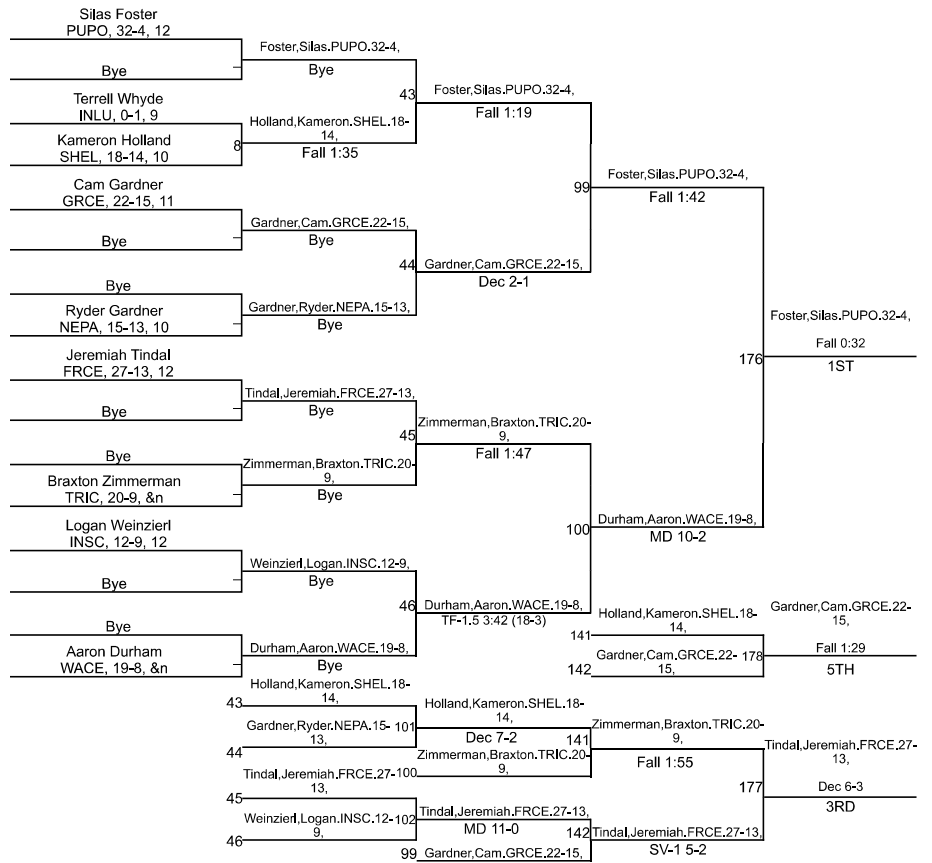

Team Scores

Printed on 02/02/2025 04:19 p.m.

Team Scores		
1	Warren Central	245.5
2	New Palestine	197.0
3	Franklin Central	174.5
4	Purdue Polytechnic - Downtown	165.5
5	Greenfield-Central	163.5
6	Shelybville	111.0
7	Triton Central	89.0
8	Indianapolis Lutheran	55.5
9	Indianapolis Scecina-Memorial	9.0

IHSAA Sectional @ Purdue Polytech High School

IHSAA Sectional @ Purdue Polytech High School

120

IHSAA Sectional @ Purdue Polytech High School

144

IHSAA Sectional @ Purdue Polytech High School

150

IHSAA Sectional @ Purdue Polytech High School