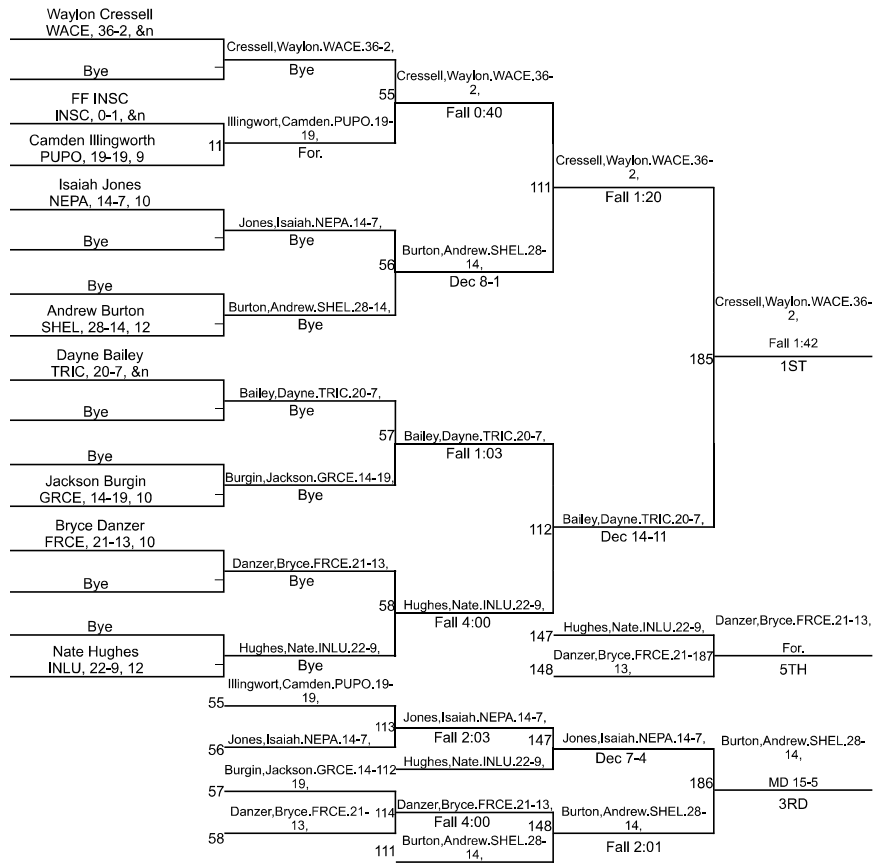

Team Scores

Printed on 02/02/2025 04:19 p.m.

Team Scores		
1	Warren Central	245.5
2	New Palestine	197.0
3	Franklin Central	174.5
4	Purdue Polytechnic - Downtown	165.5
5	Greenfield-Central	163.5
6	Shelybville	111.0
7	Triton Central	89.0
8	Indianapolis Lutheran	55.5
9	Indianapolis Scecina-Memorial	9.0

157

IHSAA Sectional @ Purdue Polytech High School

165

IHSAA Sectional @ Purdue Polytech High School

IHSAA Sectional @ Purdue Polytech High School

215

IHSAA Sectional @ Purdue Polytech High School

285