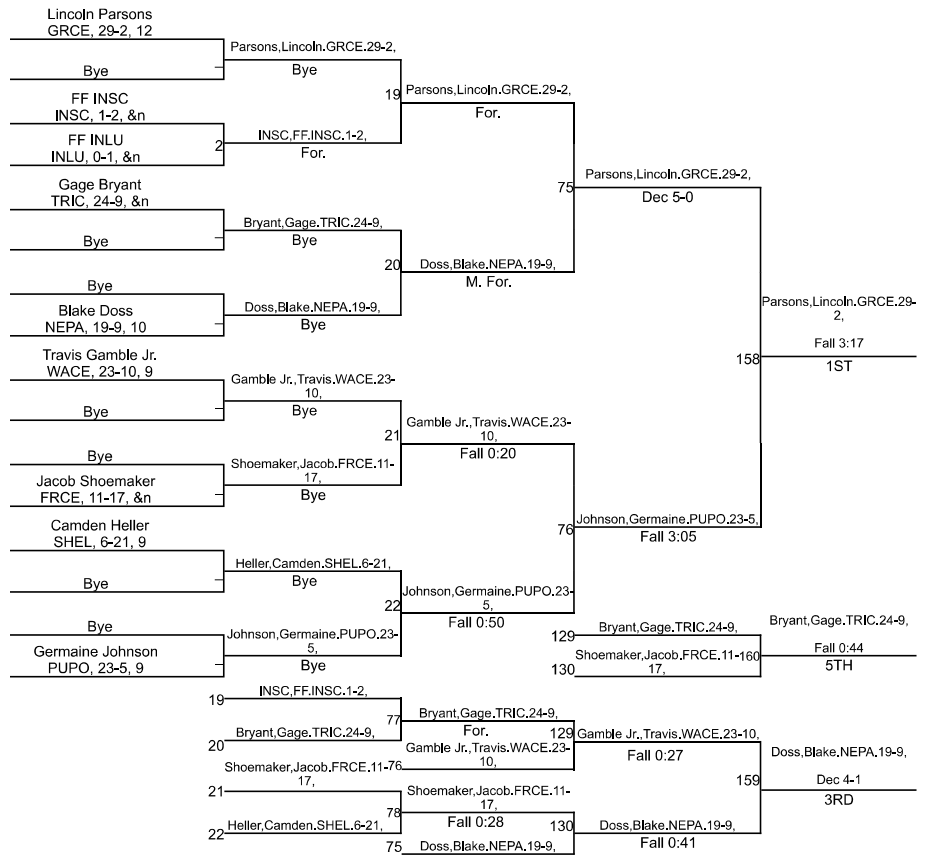

Team Scores

Printed on 02/02/2025 04:19 p.m.

Team Scores		
1	Warren Central	245.5
2	New Palestine	197.0
3	Franklin Central	174.5
4	Purdue Polytechnic - Downtown	165.5
5	Greenfield-Central	163.5
6	Shelybville	111.0
7	Triton Central	89.0
8	Indianapolis Lutheran	55.5
9	Indianapolis Scecina-Memorial	9.0

IHSAA Sectional @ Purdue Polytech High School

IHSAA Sectional @ Purdue Polytech High School

120

IHSAA Sectional @ Purdue Polytech High School

144

IHSAA Sectional @ Purdue Polytech High School

150

IHSAA Sectional @ Purdue Polytech High School