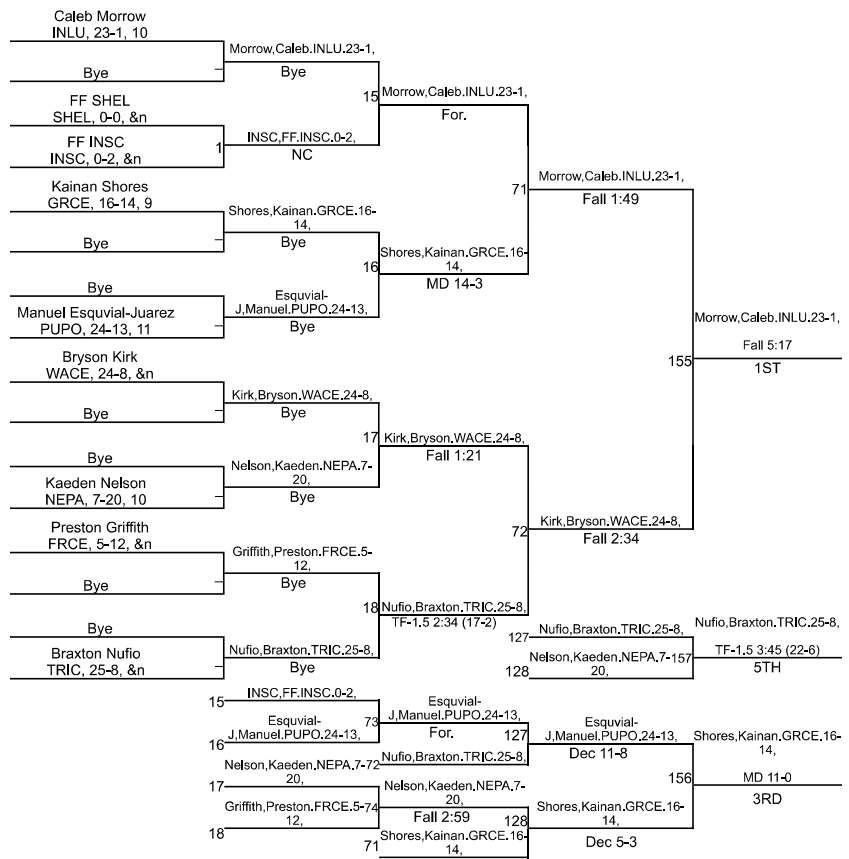

Team Scores

Printed on 02/02/2025 04:19 p.m.

Team Scores		
1	Warren Central	245.5
2	New Palestine	197.0
3	Franklin Central	174.5
4	Purdue Polytechnic - Downtown	165.5
5	Greenfield-Central	163.5
6	Shelybville	111.0
7	Triton Central	89.0
8	Indianapolis Lutheran	55.5
9	Indianapolis Scecina-Memorial	9.0

IHSAA Sectional @ Purdue Polytech High School

IHSAA Sectional @ Purdue Polytech High School

120

IHSAA Sectional @ Purdue Polytech High School

144

IHSAA Sectional @ Purdue Polytech High School

150

IHSAA Sectional @ Purdue Polytech High School