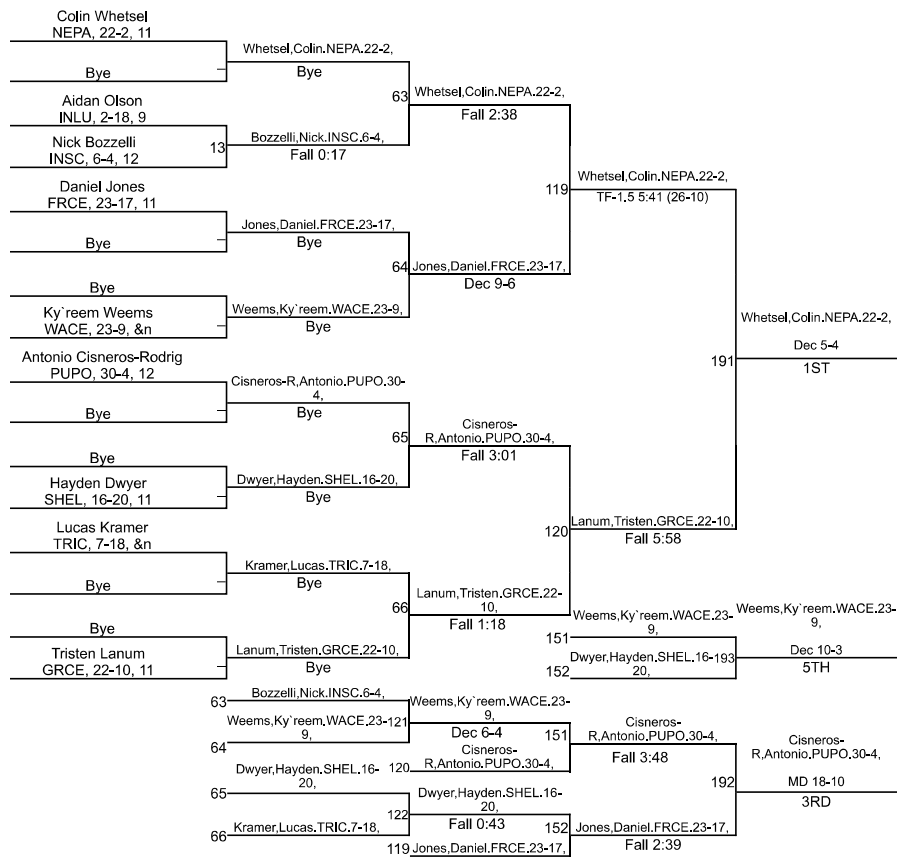

Team Scores

Printed on 02/02/2025 04:19 p.m.

Team Scores		
1	Warren Central	245.5
2	New Palestine	197.0
3	Franklin Central	174.5
4	Purdue Polytechnic - Downtown	165.5
5	Greenfield-Central	163.5
6	Shelybville	111.0
7	Triton Central	89.0
8	Indianapolis Lutheran	55.5
9	Indianapolis Scecina-Memorial	9.0

IHSAA Sectional @ Purdue Polytech High School

IHSAA Sectional @ Purdue Polytech High School

120

IHSAA Sectional @ Purdue Polytech High School

144

IHSAA Sectional @ Purdue Polytech High School

150

IHSAA Sectional @ Purdue Polytech High School

157

IHSAA Sectional @ Purdue Polytech High School

165

IHSAA Sectional @ Purdue Polytech High School

IHSAA Sectional @ Purdue Polytech High School

215

IHSAA Sectional @ Purdue Polytech High School

285