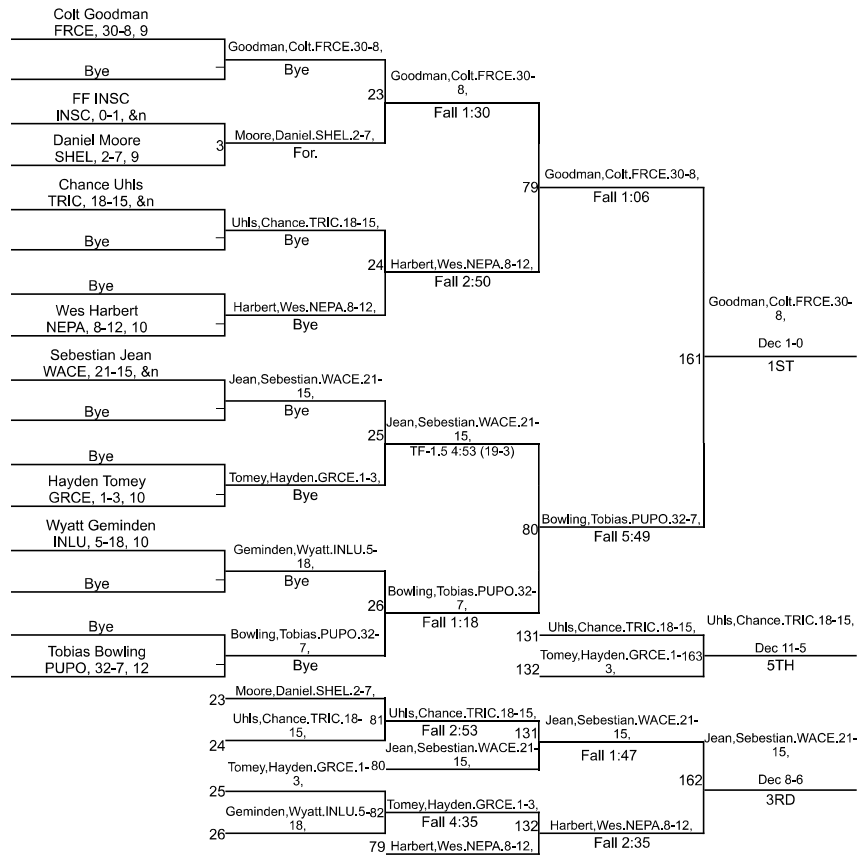

IHSAA Sectional @ Purdue Polytech High School

120