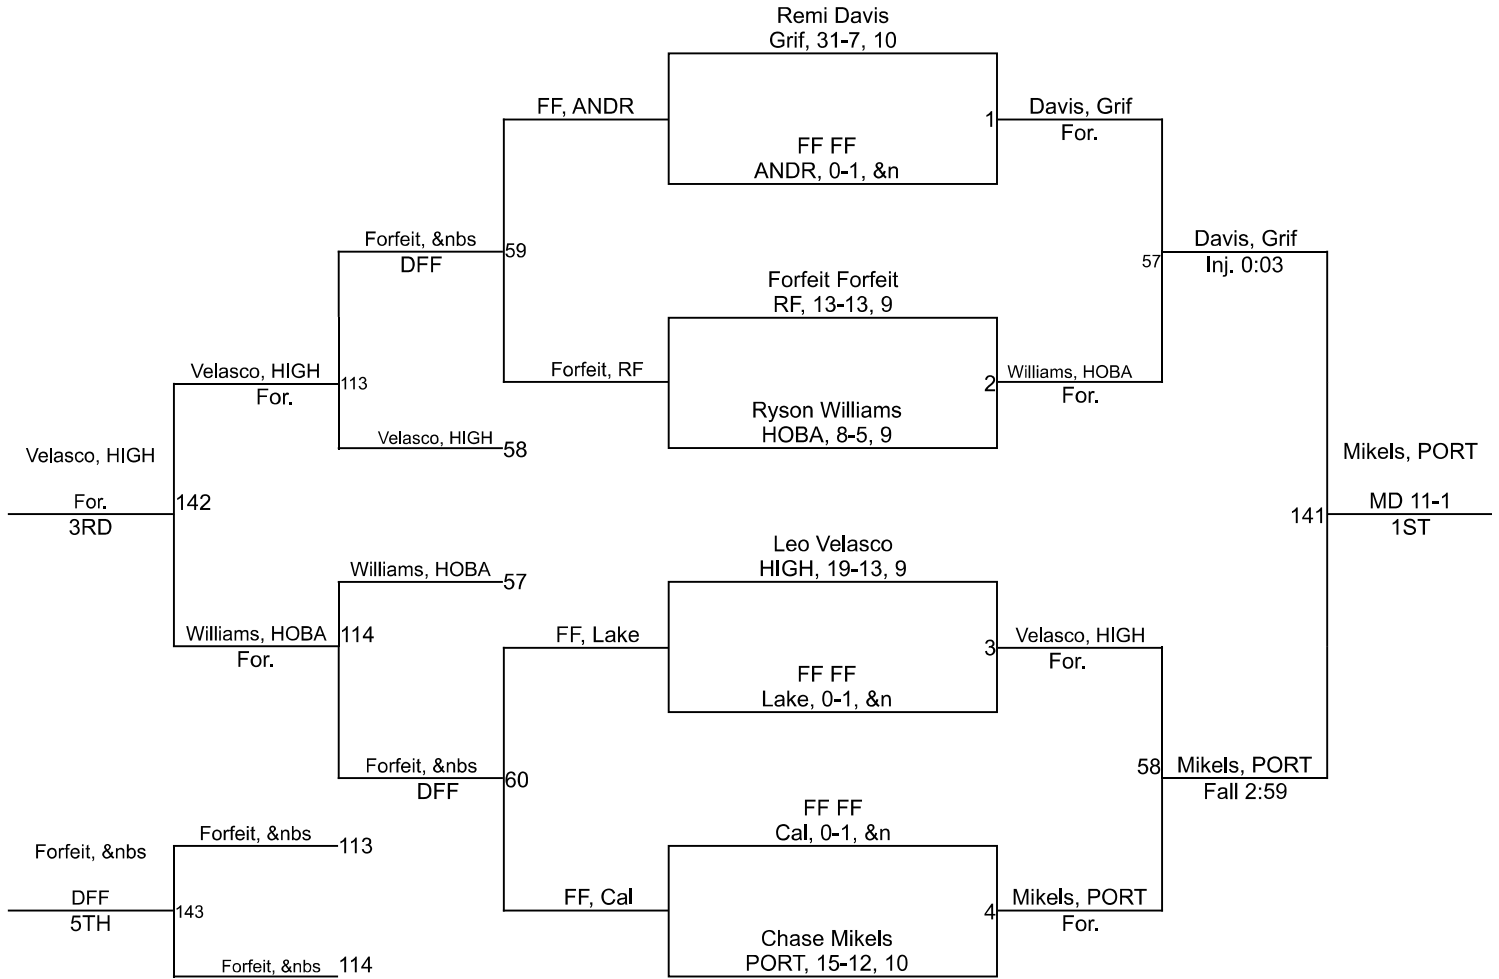

Team Scores

Printed on 02/02/2025 04:07 p.m.

Team Scores		
1	Portage	246.5
2	Hobart	232.5
3	Griffith	169.5
4	Highland	124.5
5	River Forest	90.0
6	Calumet	87.5
7	Lake Station	42.0
8	Andrean	29.0

IHSAA Sectional @ Portage High School

IHSAA Sectional @ Portage High School

150

IHSAA Sectional @ Portage High School

175