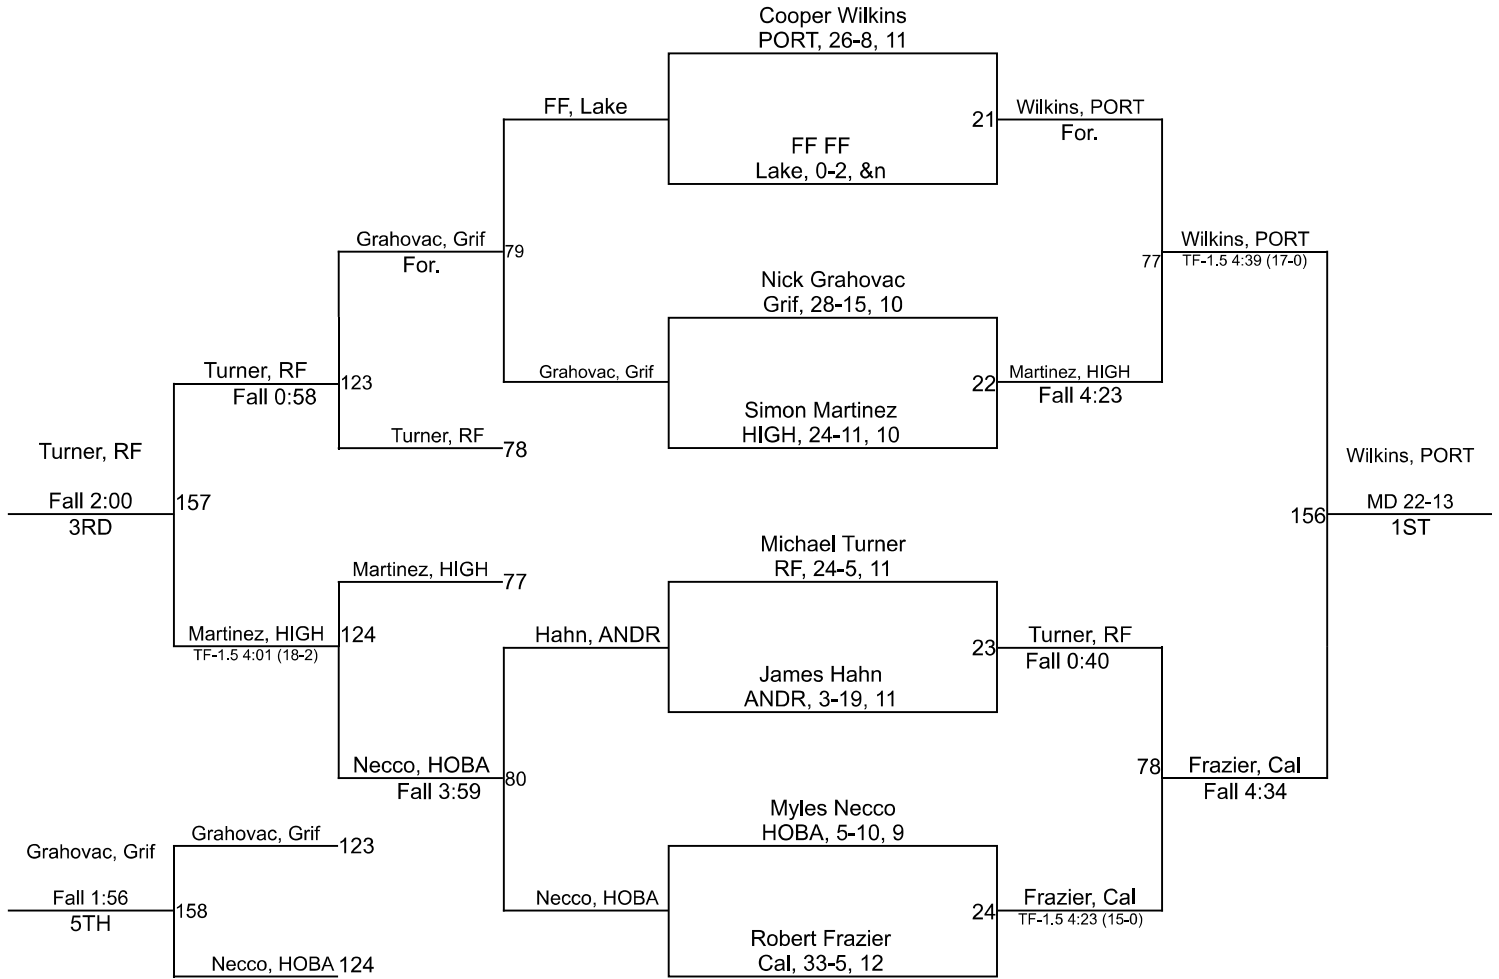

Team Scores

Printed on 02/02/2025 04:07 p.m.

Team Scores		
1	Portage	246.5
2	Hobart	232.5
3	Griffith	169.5
4	Highland	124.5
5	River Forest	90.0
6	Calumet	87.5
7	Lake Station	42.0
8	Andrean	29.0

IHSAA Sectional @ Portage High School

IHSAA Sectional @ Portage High School

150

IHSAA Sectional @ Portage High School

175