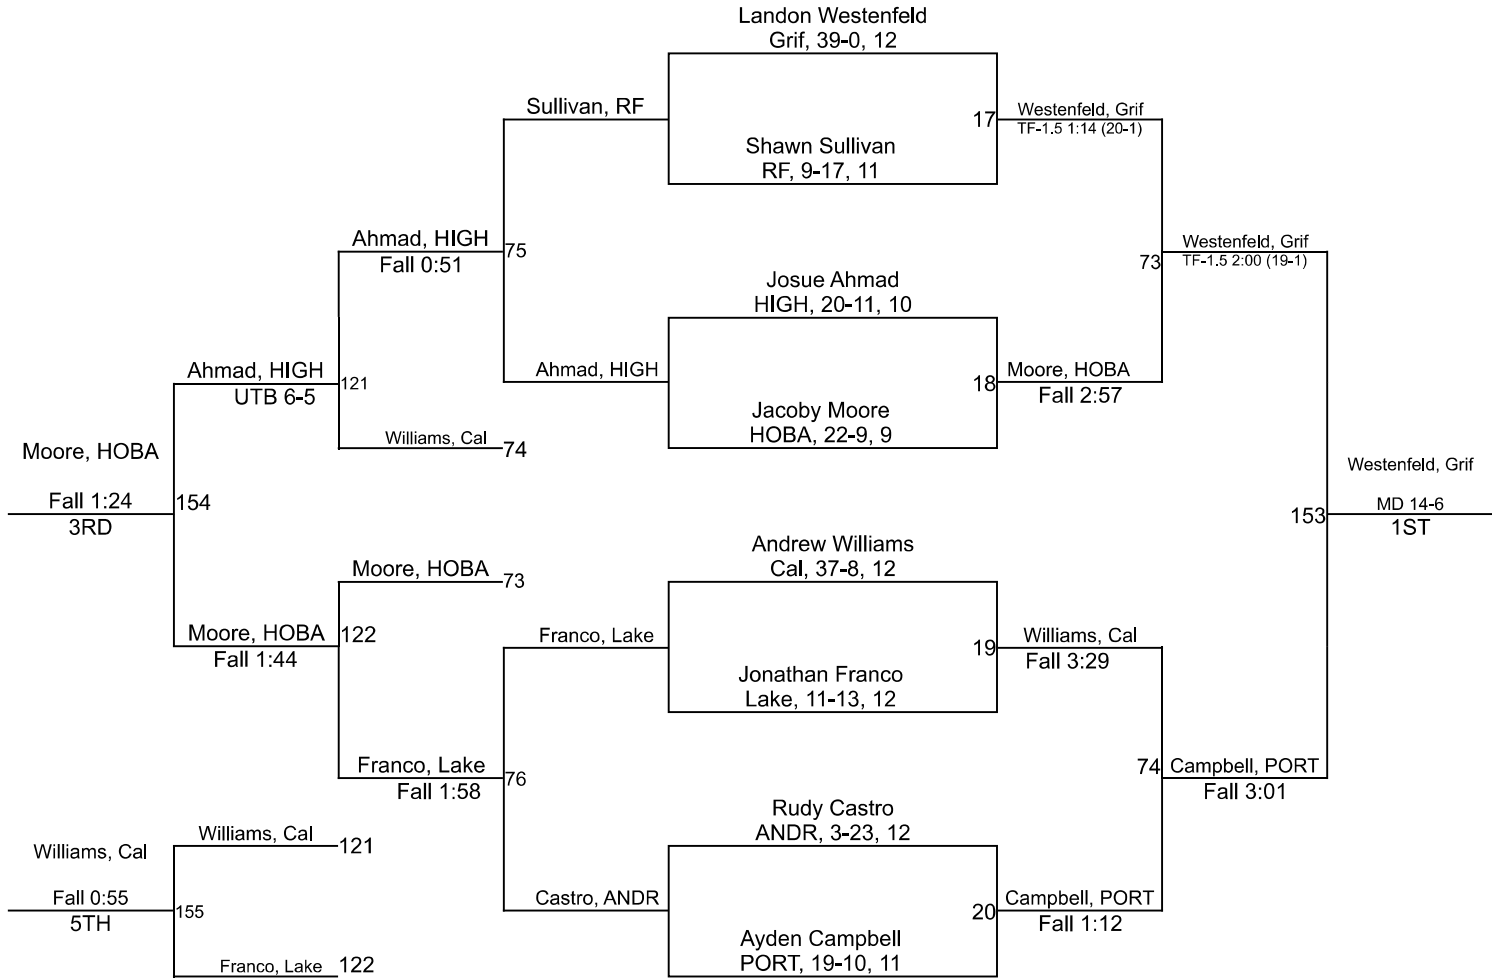

Team Scores

Printed on 02/02/2025 04:07 p.m.

Team Scores		
1	Portage	246.5
2	Hobart	232.5
3	Griffith	169.5
4	Highland	124.5
5	River Forest	90.0
6	Calumet	87.5
7	Lake Station	42.0
8	Andrean	29.0

IHSAA Sectional @ Portage High School

IHSAA Sectional @ Portage High School

150

IHSAA Sectional @ Portage High School

175