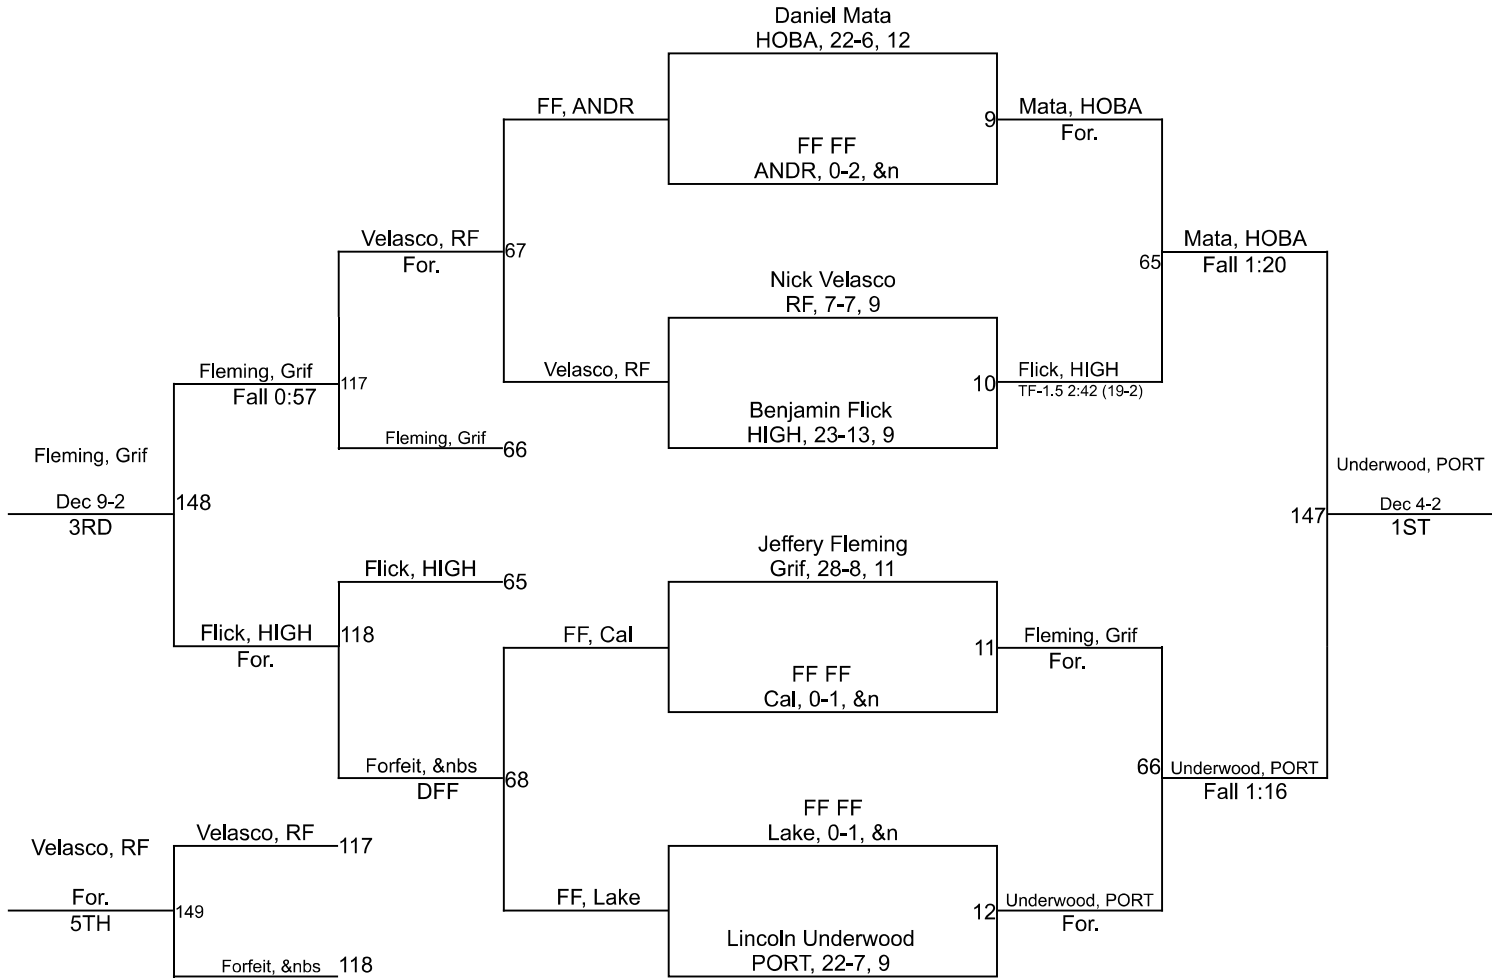

Team Scores

Printed on 02/02/2025 04:07 p.m.

Team Scores		
1	Portage	246.5
2	Hobart	232.5
3	Griffith	169.5
4	Highland	124.5
5	River Forest	90.0
6	Calumet	87.5
7	Lake Station	42.0
8	Andrean	29.0

IHSAA Sectional @ Portage High School

IHSAA Sectional @ Portage High School

150

IHSAA Sectional @ Portage High School

175