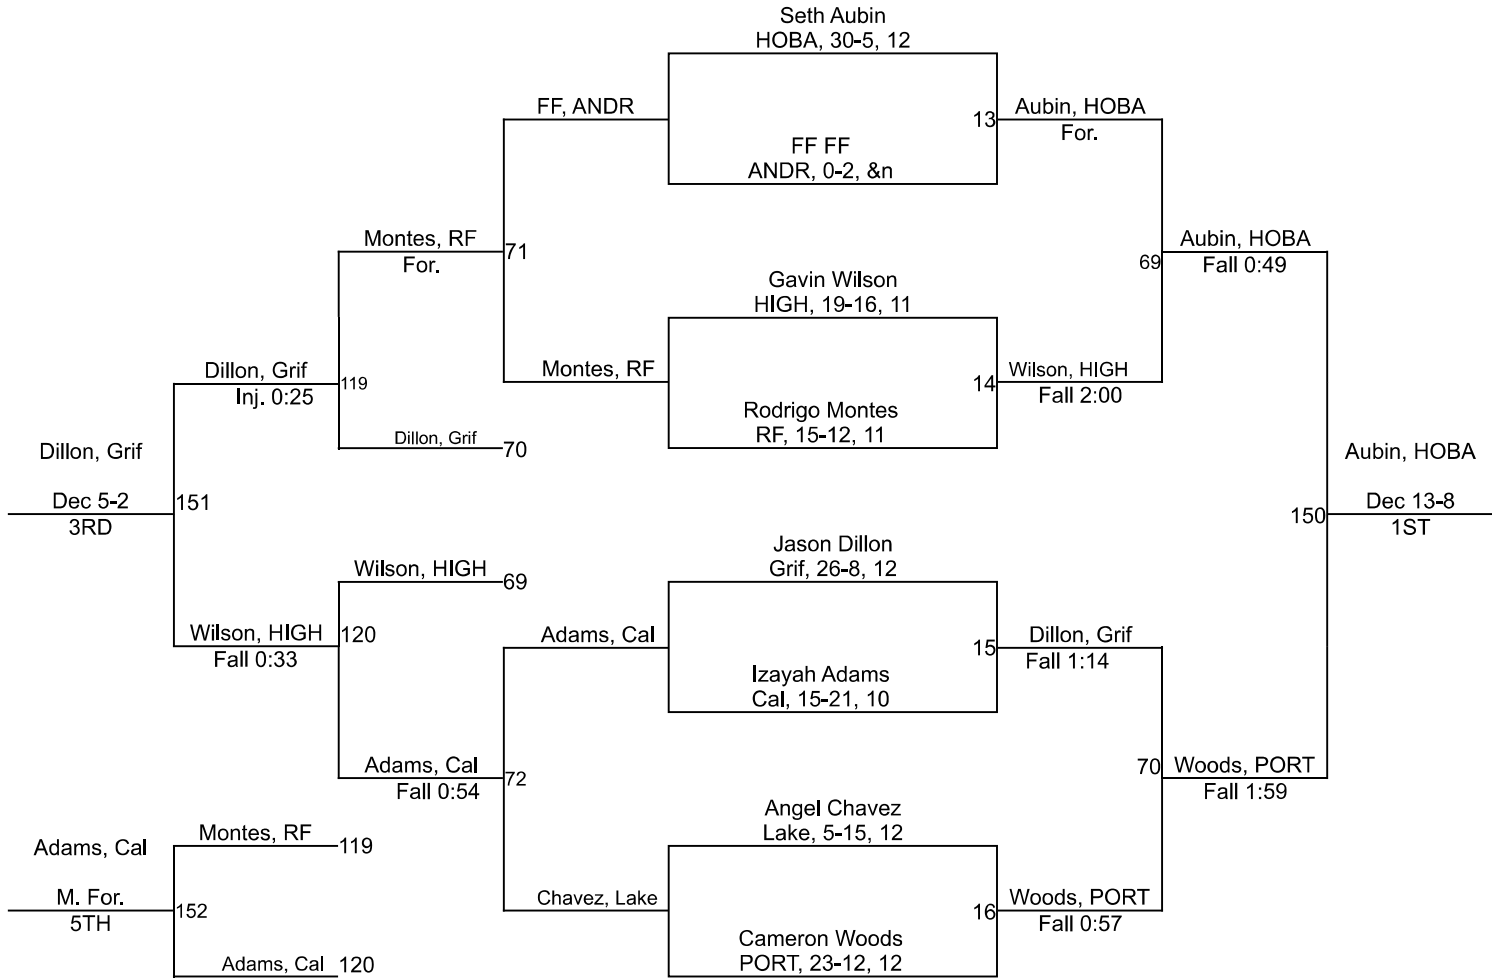

Team Scores

Printed on 02/02/2025 04:07 p.m.

Team Scores		
1	Portage	246.5
2	Hobart	232.5
3	Griffith	169.5
4	Highland	124.5
5	River Forest	90.0
6	Calumet	87.5
7	Lake Station	42.0
8	Andrean	29.0

IHSAA Sectional @ Portage High School

IHSAA Sectional @ Portage High School

150

IHSAA Sectional @ Portage High School

175