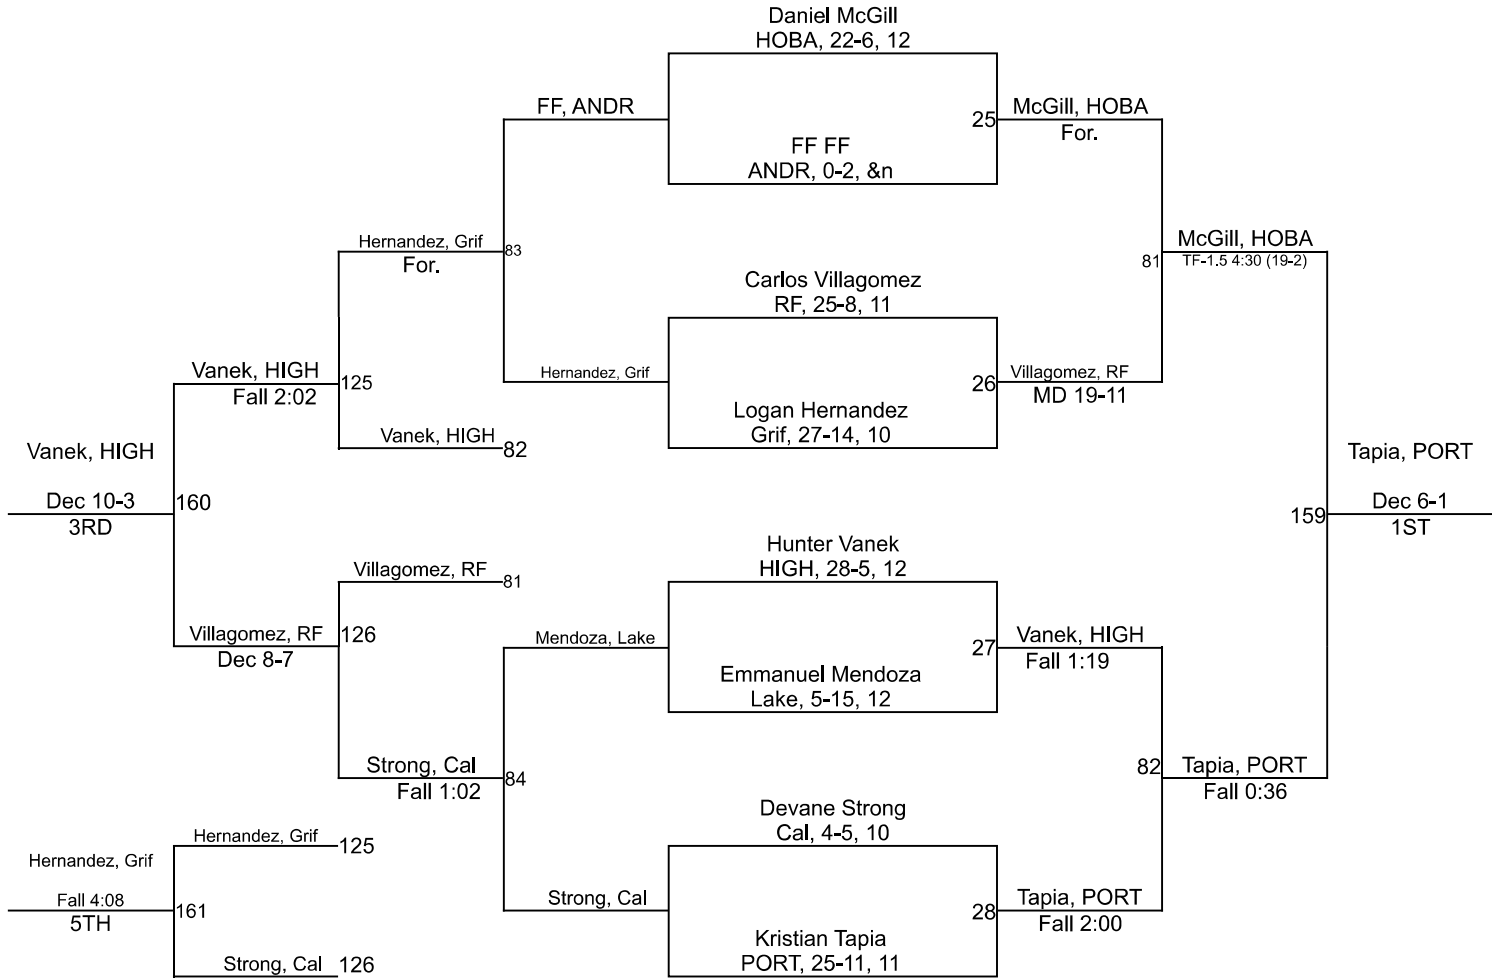

Team Scores

Printed on 02/02/2025 04:07 p.m.

Team Scores		
1	Portage	246.5
2	Hobart	232.5
3	Griffith	169.5
4	Highland	124.5
5	River Forest	90.0
6	Calumet	87.5
7	Lake Station	42.0
8	Andrean	29.0

IHSAA Sectional @ Portage High School

IHSAA Sectional @ Portage High School

150

IHSAA Sectional @ Portage High School

175