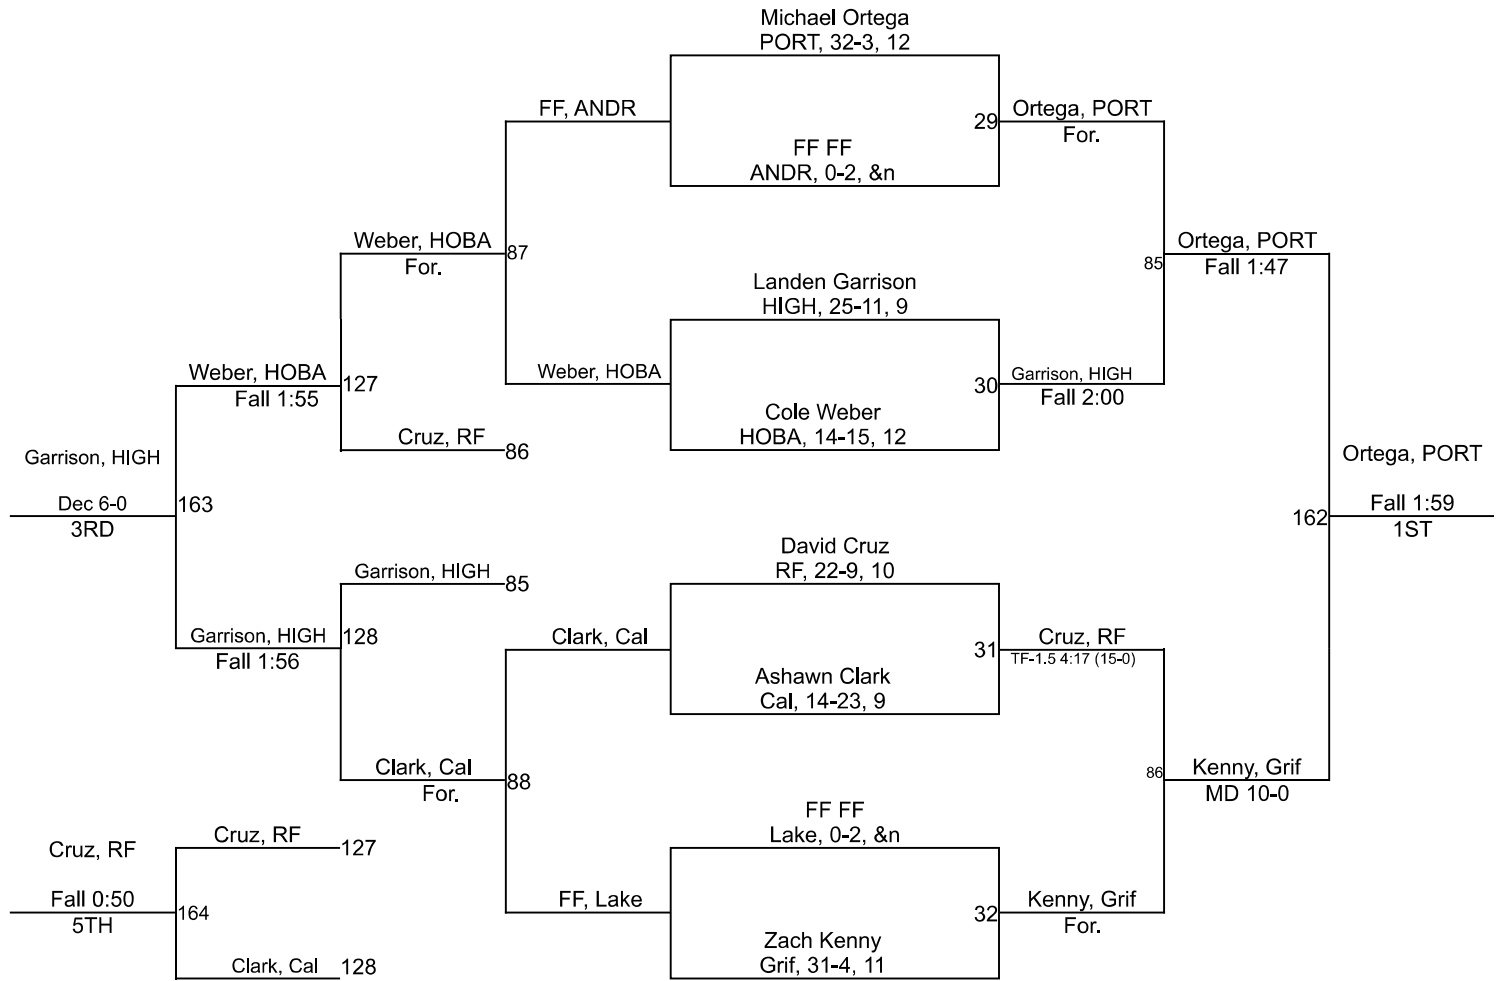

Team Scores

Printed on 02/02/2025 04:07 p.m.

Team Scores		
1	Portage	246.5
2	Hobart	232.5
3	Griffith	169.5
4	Highland	124.5
5	River Forest	90.0
6	Calumet	87.5
7	Lake Station	42.0
8	Andrean	29.0

IHSAA Sectional @ Portage High School

IHSAA Sectional @ Portage High School

150

IHSAA Sectional @ Portage High School

175