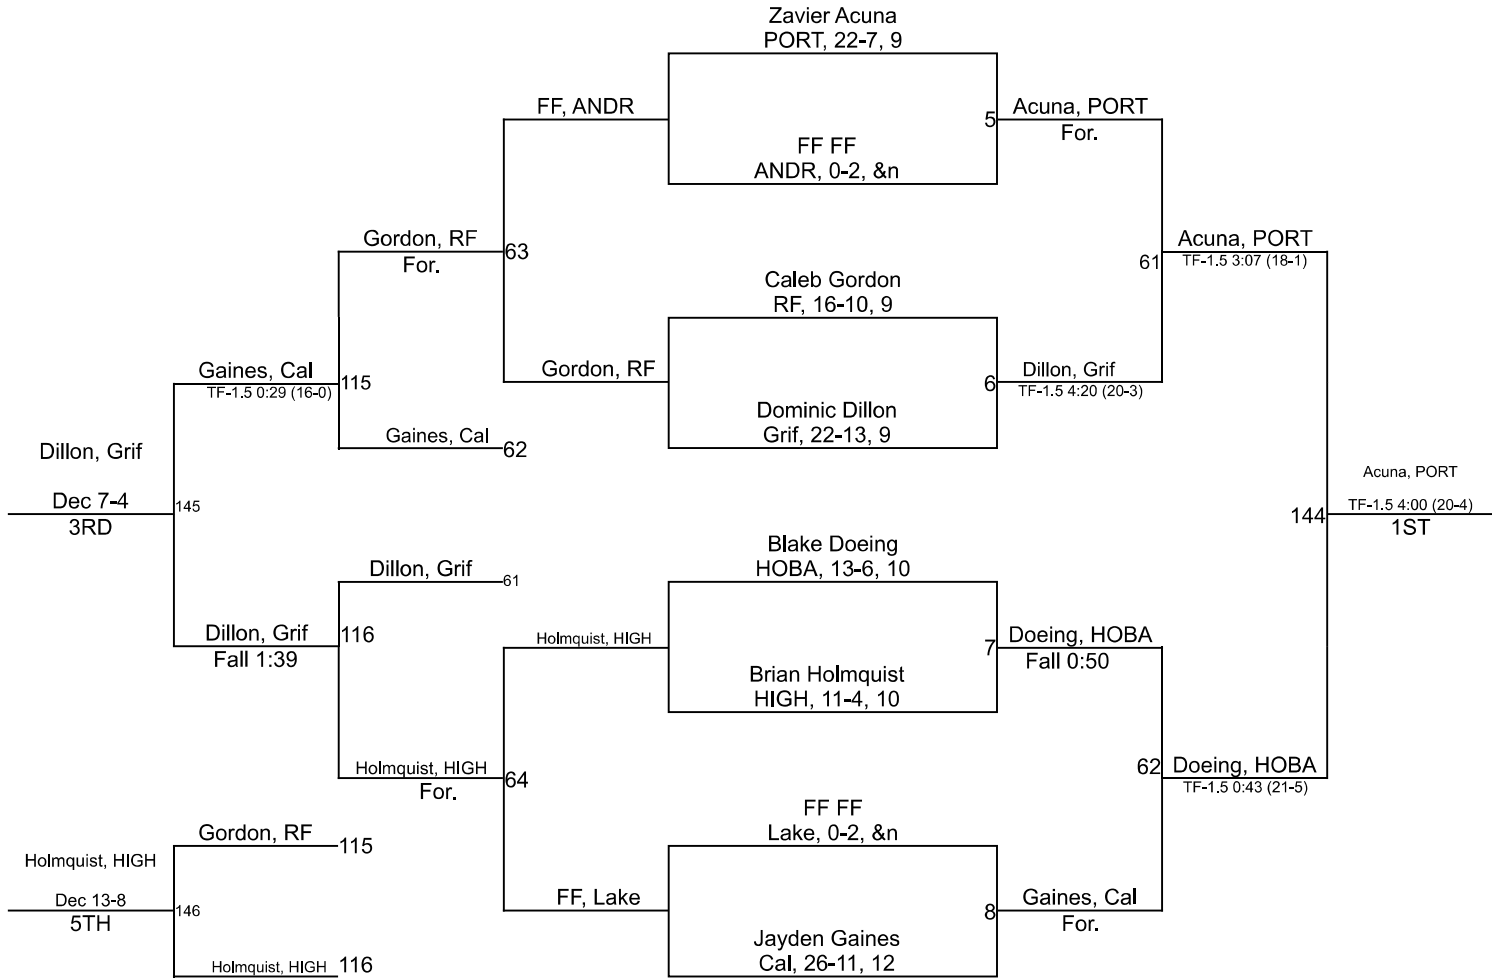

Team Scores

Printed on 02/02/2025 04:07 p.m.

Team Scores		
1	Portage	246.5
2	Hobart	232.5
3	Griffith	169.5
4	Highland	124.5
5	River Forest	90.0
6	Calumet	87.5
7	Lake Station	42.0
8	Andrean	29.0

IHSAA Sectional @ Portage High School

IHSAA Sectional @ Portage High School

150

IHSAA Sectional @ Portage High School

175