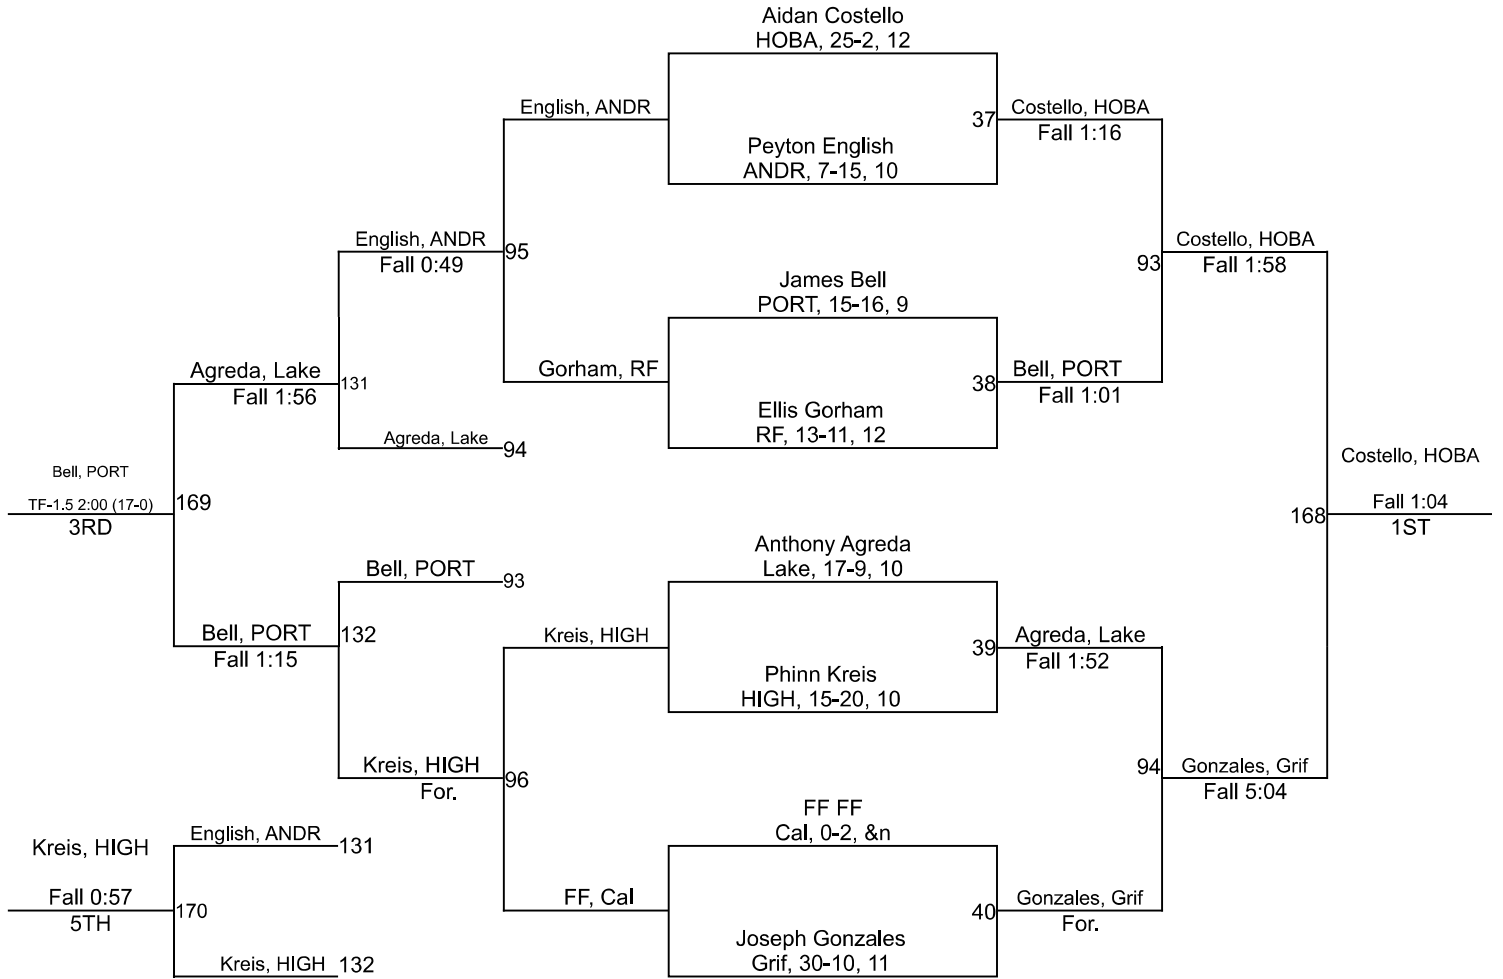

Team Scores

Printed on 02/02/2025 04:07 p.m.

Team Scores		
1	Portage	246.5
2	Hobart	232.5
3	Griffith	169.5
4	Highland	124.5
5	River Forest	90.0
6	Calumet	87.5
7	Lake Station	42.0
8	Andrean	29.0

IHSAA Sectional @ Portage High School

IHSAA Sectional @ Portage High School

150

IHSAA Sectional @ Portage High School

175