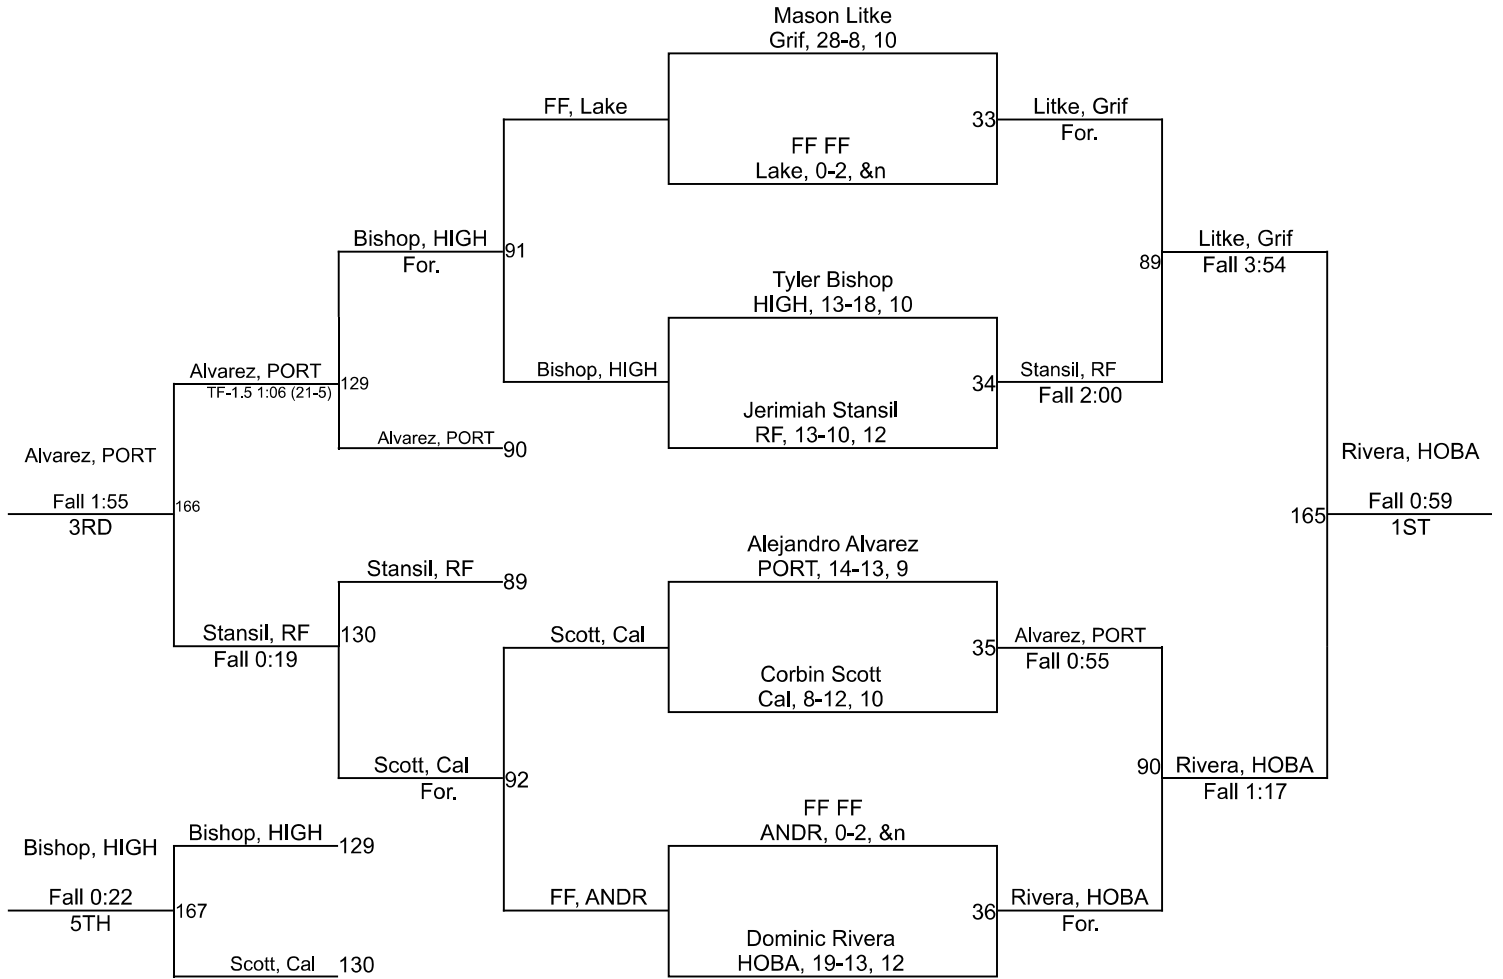

Team Scores

Printed on 02/02/2025 04:07 p.m.

Team Scores		
1	Portage	246.5
2	Hobart	232.5
3	Griffith	169.5
4	Highland	124.5
5	River Forest	90.0
6	Calumet	87.5
7	Lake Station	42.0
8	Andrean	29.0

IHSAA Sectional @ Portage High School

IHSAA Sectional @ Portage High School

150

IHSAA Sectional @ Portage High School

175