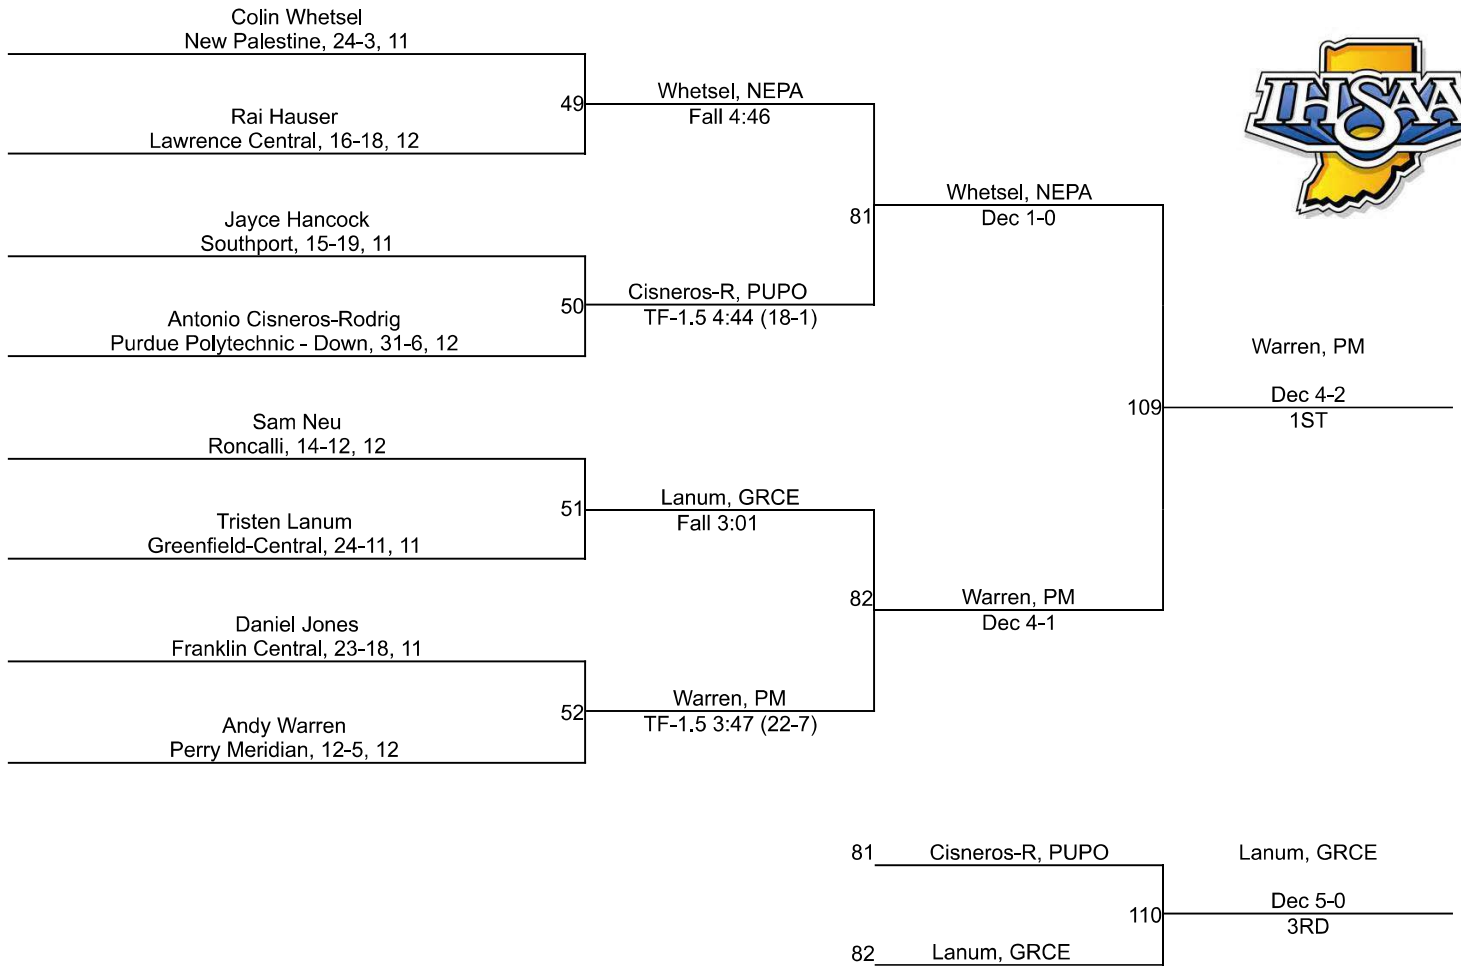

IHSAA Regional @ Perry Meridian High School

215