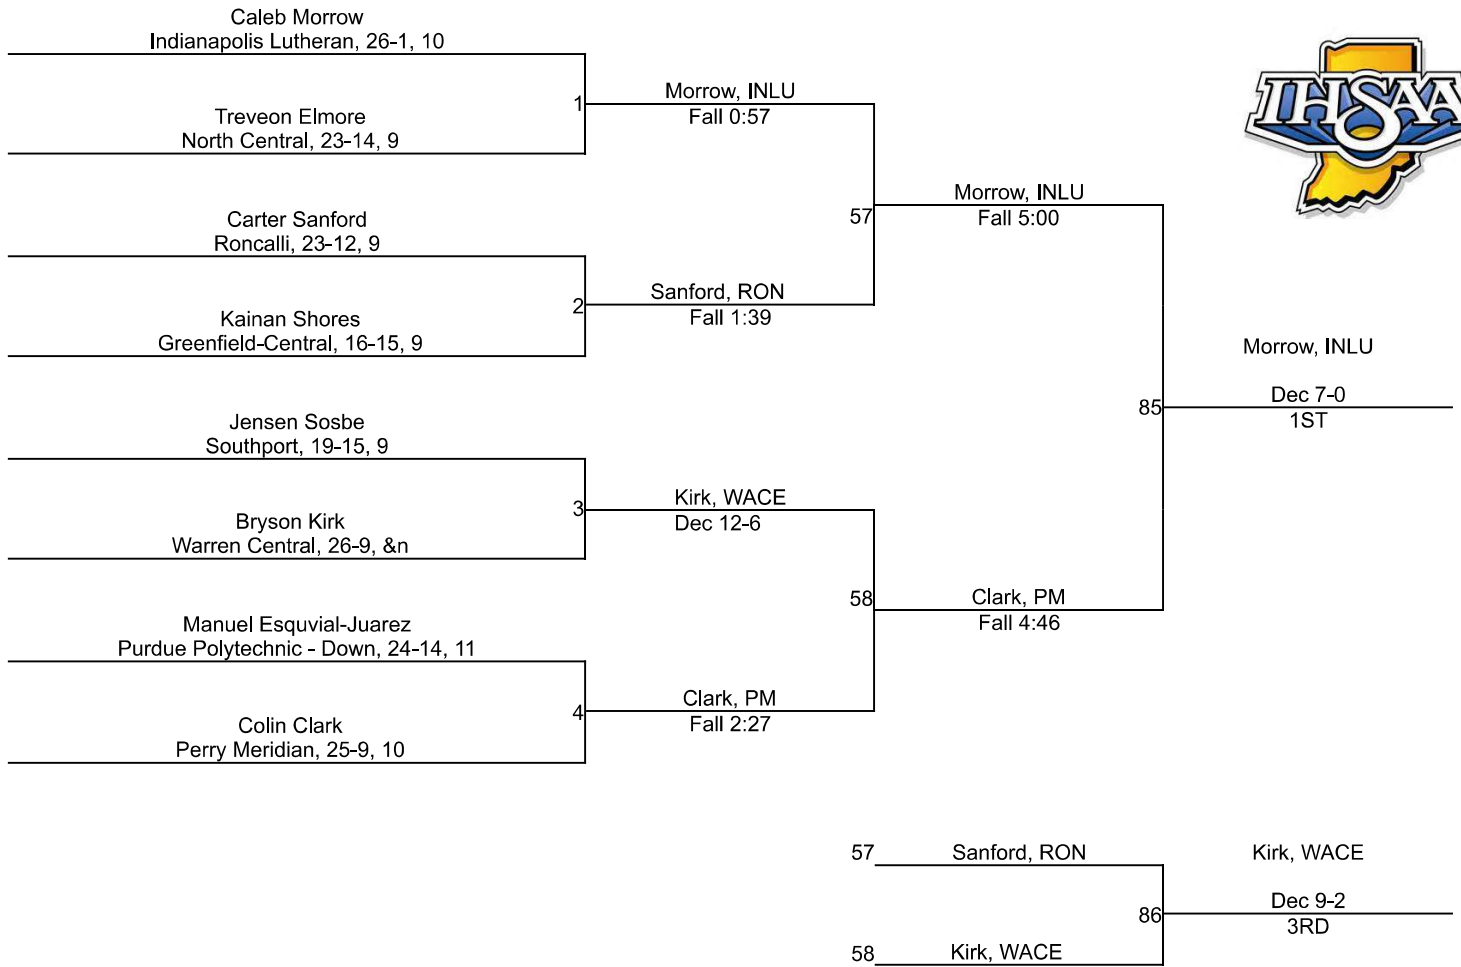

Team Scores

Printed on 02/15/2025 12:28 p.m.

Team Scores		
1	Roncalli	141.5
2	Warren Central	126.5
3	New Palestine	90.5
4	Greenfield-Central	69.0
5	Perry Meridian	61.5
6	Lawrence North	57.0
7	North Central	53.5
8	Purdue Polytechnic - Downtown	47.0
9	Franklin Central	36.0
10	Southport	30.0
11	Mt. Vernon (Fortville)	26.5
12	Shelybville	22.5
13	Indianapolis Lutheran	22.0
14	Beech Grove	7.0
15	Triton Central	6.0
16	Lawrence Central	-1.0

IHSAA Regional @ Perry Meridian High School

106