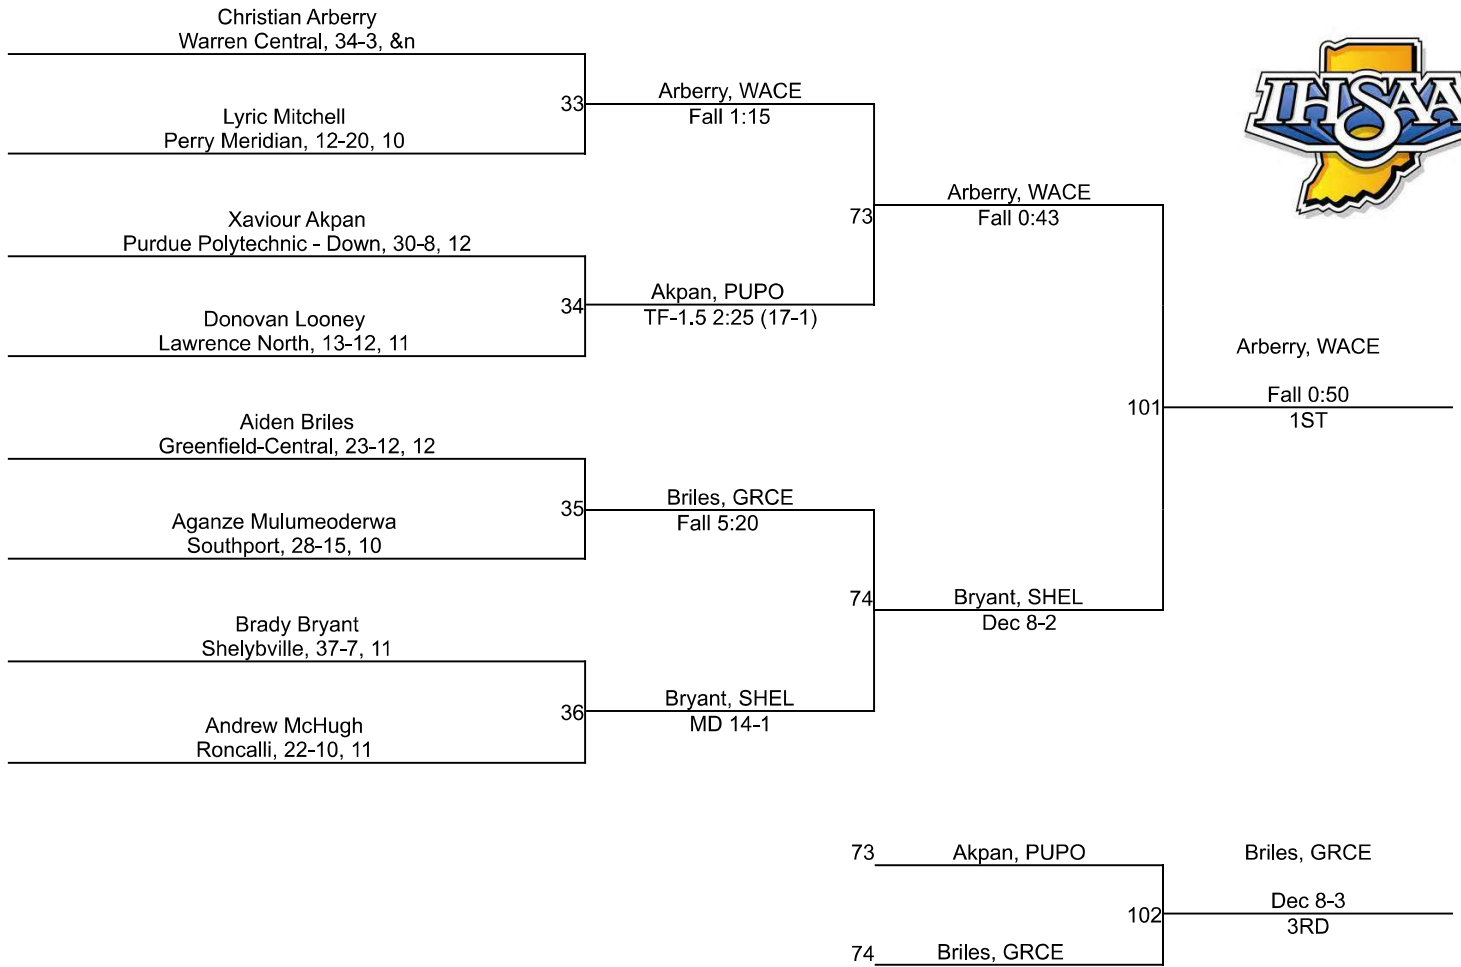

IHSAA Regional @ Perry Meridian High School

157