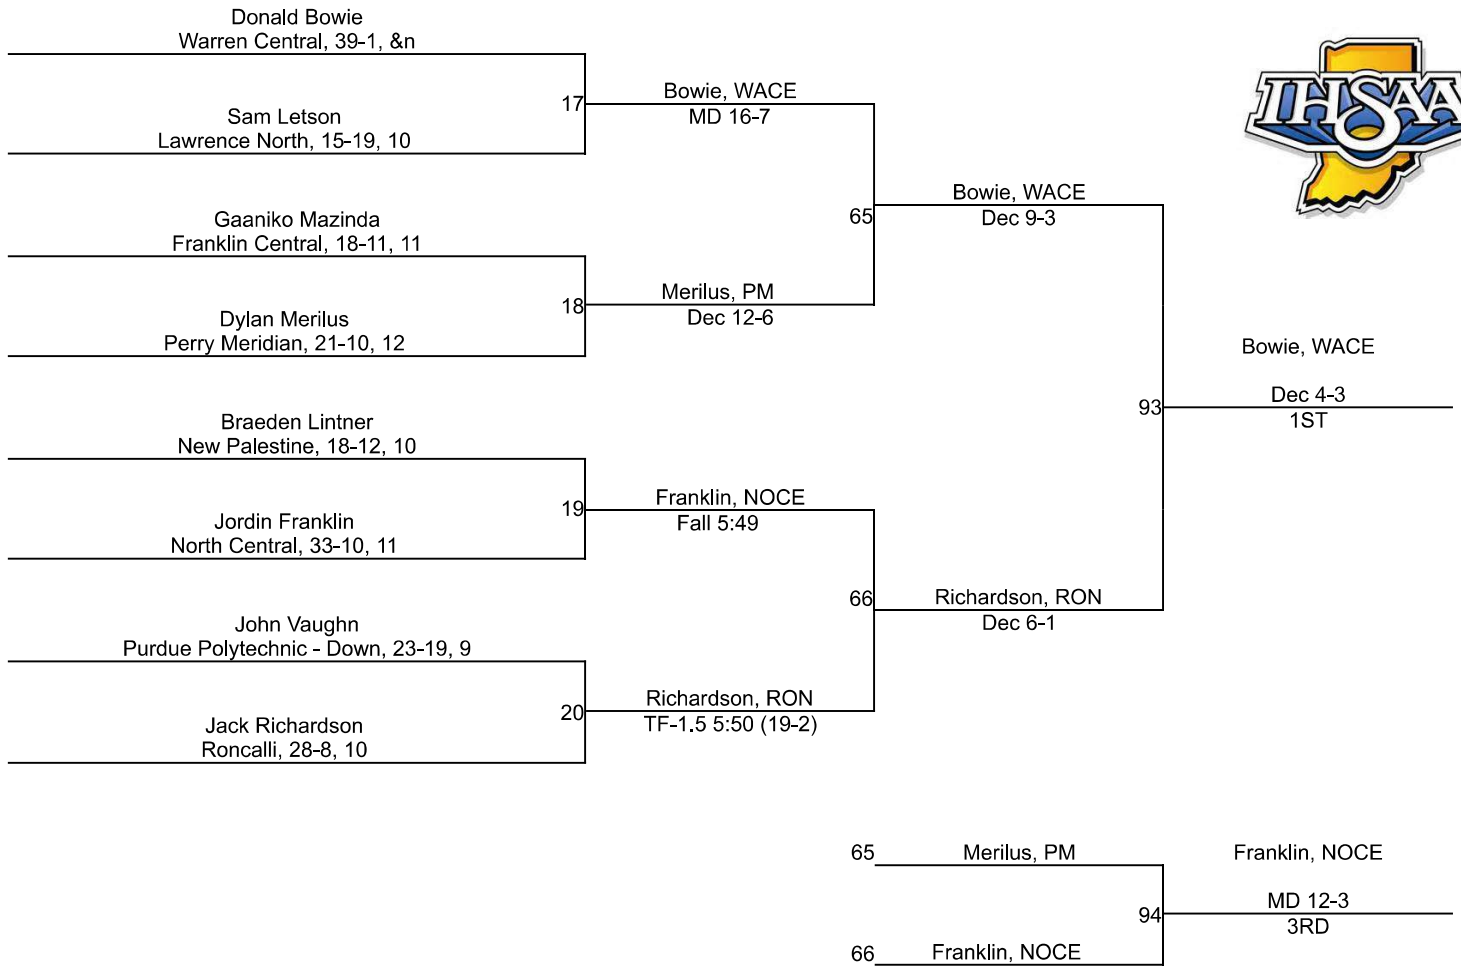

IHSAA Regional @ Perry Meridian High School

132