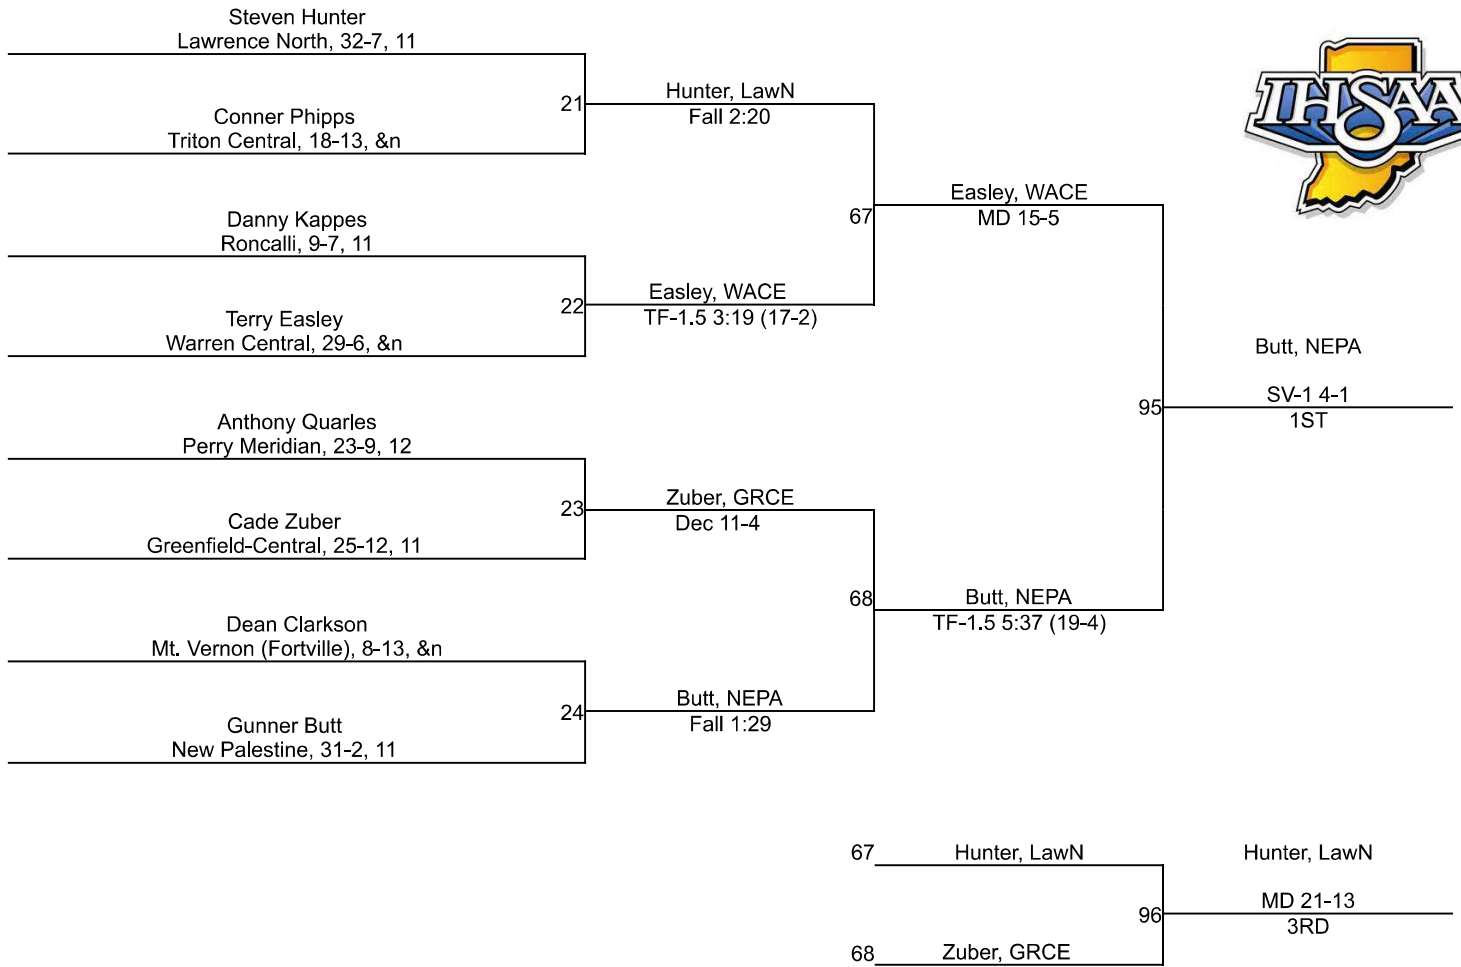

IHSAA Regional @ Perry Meridian High School

138