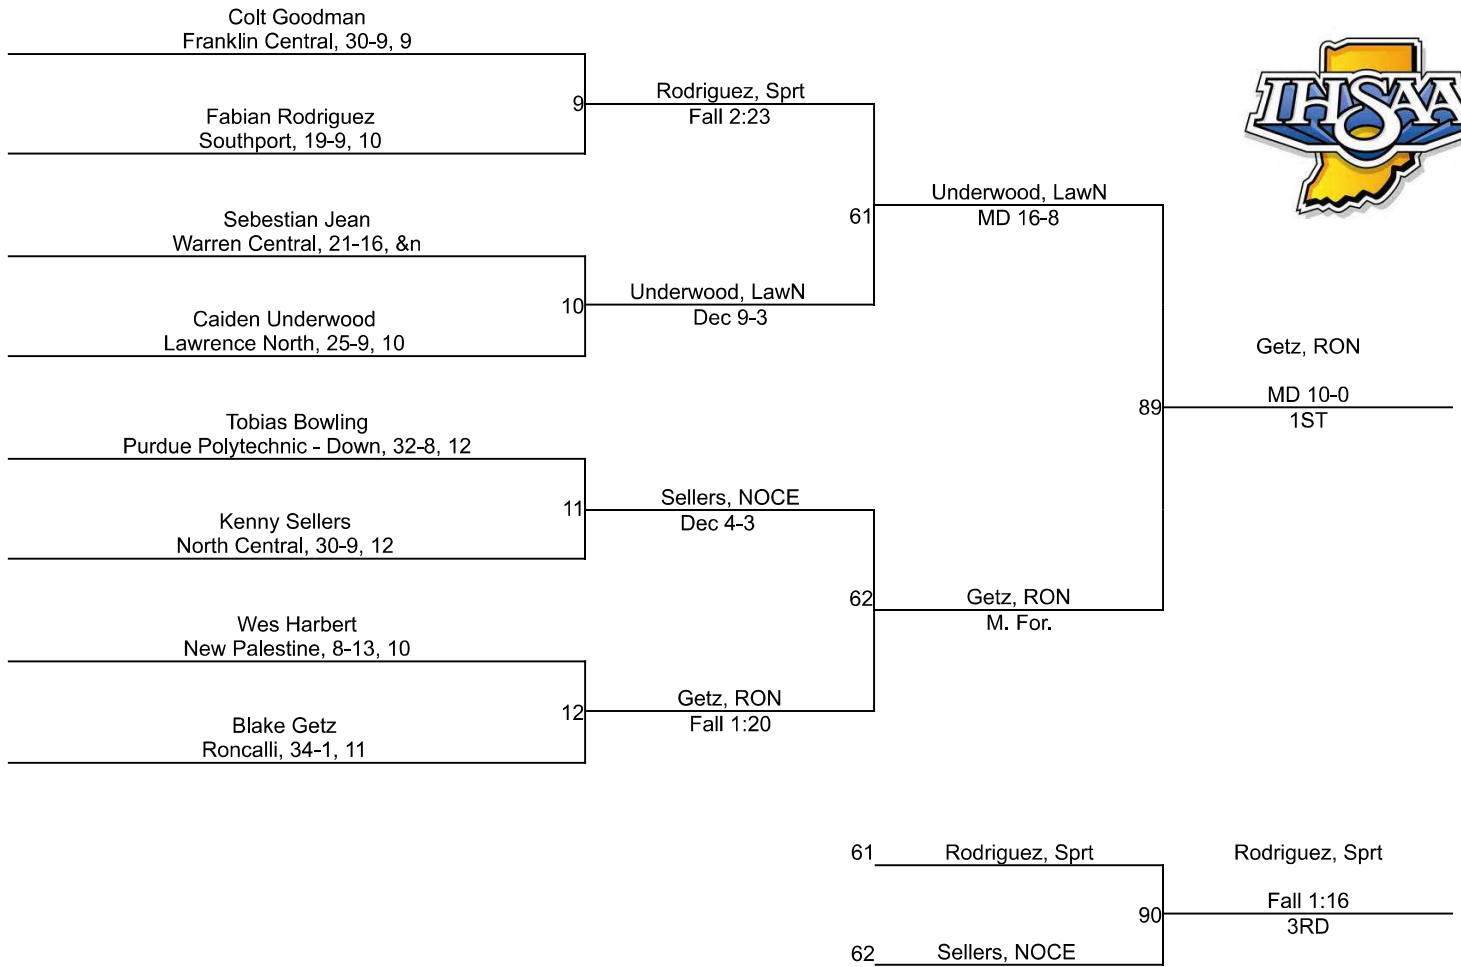

Team Scores

Printed on 02/15/2025 12:28 p.m.

| Team Scores | | |
|-------------|-------------------------------|-------|
| 1 | Roncalli | 141.5 |
| 2 | Warren Central | 126.5 |
| 3 | New Palestine | 90.5 |
| 4 | Greenfield-Central | 69.0 |
| 5 | Perry Meridian | 61.5 |
| 6 | Lawrence North | 57.0 |
| 7 | North Central | 53.5 |
| 8 | Purdue Polytechnic - Downtown | 47.0 |
| 9 | Franklin Central | 36.0 |
| 10 | Southport | 30.0 |
| 11 | Mt. Vernon (Fortville) | 26.5 |
| 12 | Shelybville | 22.5 |
| 13 | Indianapolis Lutheran | 22.0 |
| 14 | Beech Grove | 7.0 |
| 15 | Triton Central | 6.0 |
| 16 | Lawrence Central | -1.0 |

IHSAA Regional @ Perry Meridian High School

106

IHSAA Regional @ Perry Meridian High School

113

IHSAA Regional @ Perry Meridian High School

120

IHSAA Regional @ Perry Meridian High School

126