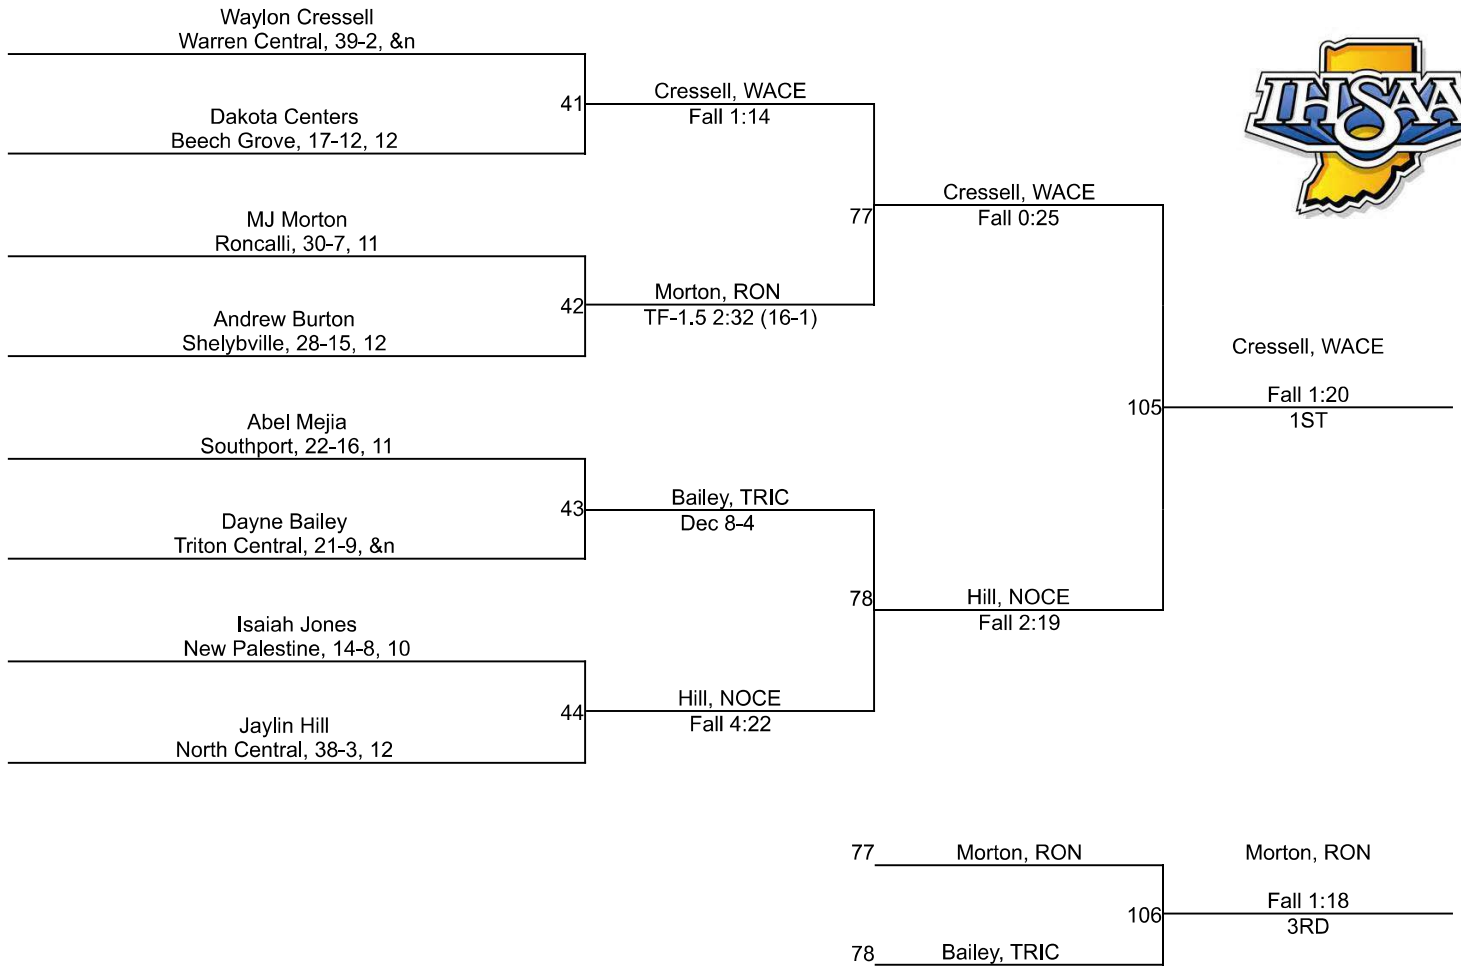

IHSAA Regional @ Perry Meridian High School

175