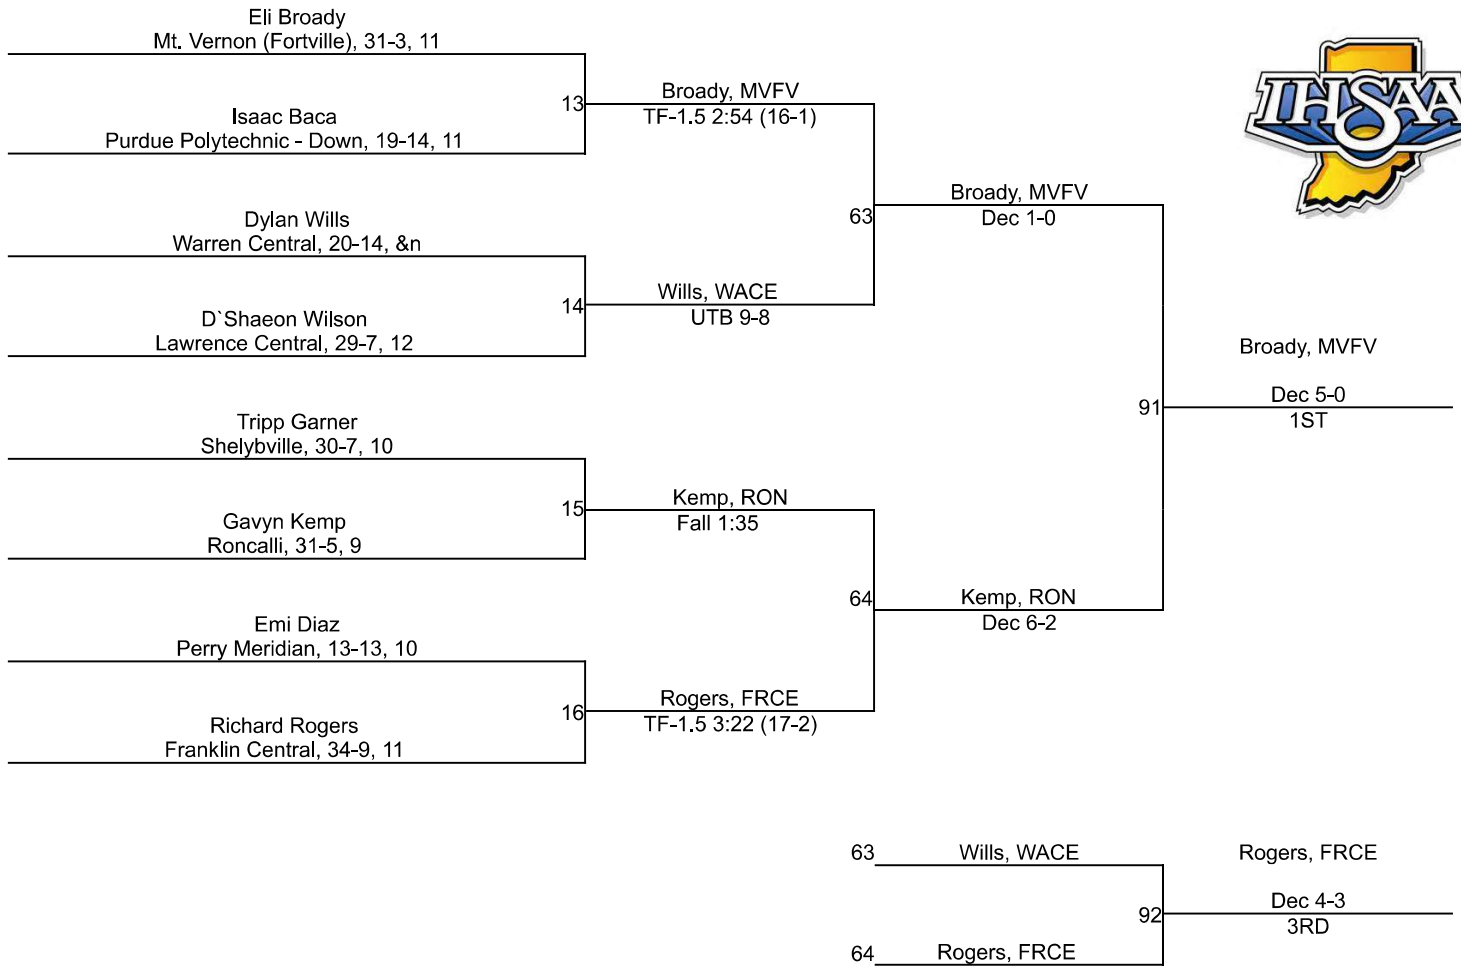

Team Scores

Printed on 02/15/2025 12:28 p.m.

| Team Scores | | |
|-------------|-------------------------------|-------|
| 1 | Roncalli | 141.5 |
| 2 | Warren Central | 126.5 |
| 3 | New Palestine | 90.5 |
| 4 | Greenfield-Central | 69.0 |
| 5 | Perry Meridian | 61.5 |
| 6 | Lawrence North | 57.0 |
| 7 | North Central | 53.5 |
| 8 | Purdue Polytechnic - Downtown | 47.0 |
| 9 | Franklin Central | 36.0 |
| 10 | Southport | 30.0 |
| 11 | Mt. Vernon (Fortville) | 26.5 |
| 12 | Shelybville | 22.5 |
| 13 | Indianapolis Lutheran | 22.0 |
| 14 | Beech Grove | 7.0 |
| 15 | Triton Central | 6.0 |
| 16 | Lawrence Central | -1.0 |

IHSAA Regional @ Perry Meridian High School

106

IHSAA Regional @ Perry Meridian High School

113

IHSAA Regional @ Perry Meridian High School

120

IHSAA Regional @ Perry Meridian High School

126