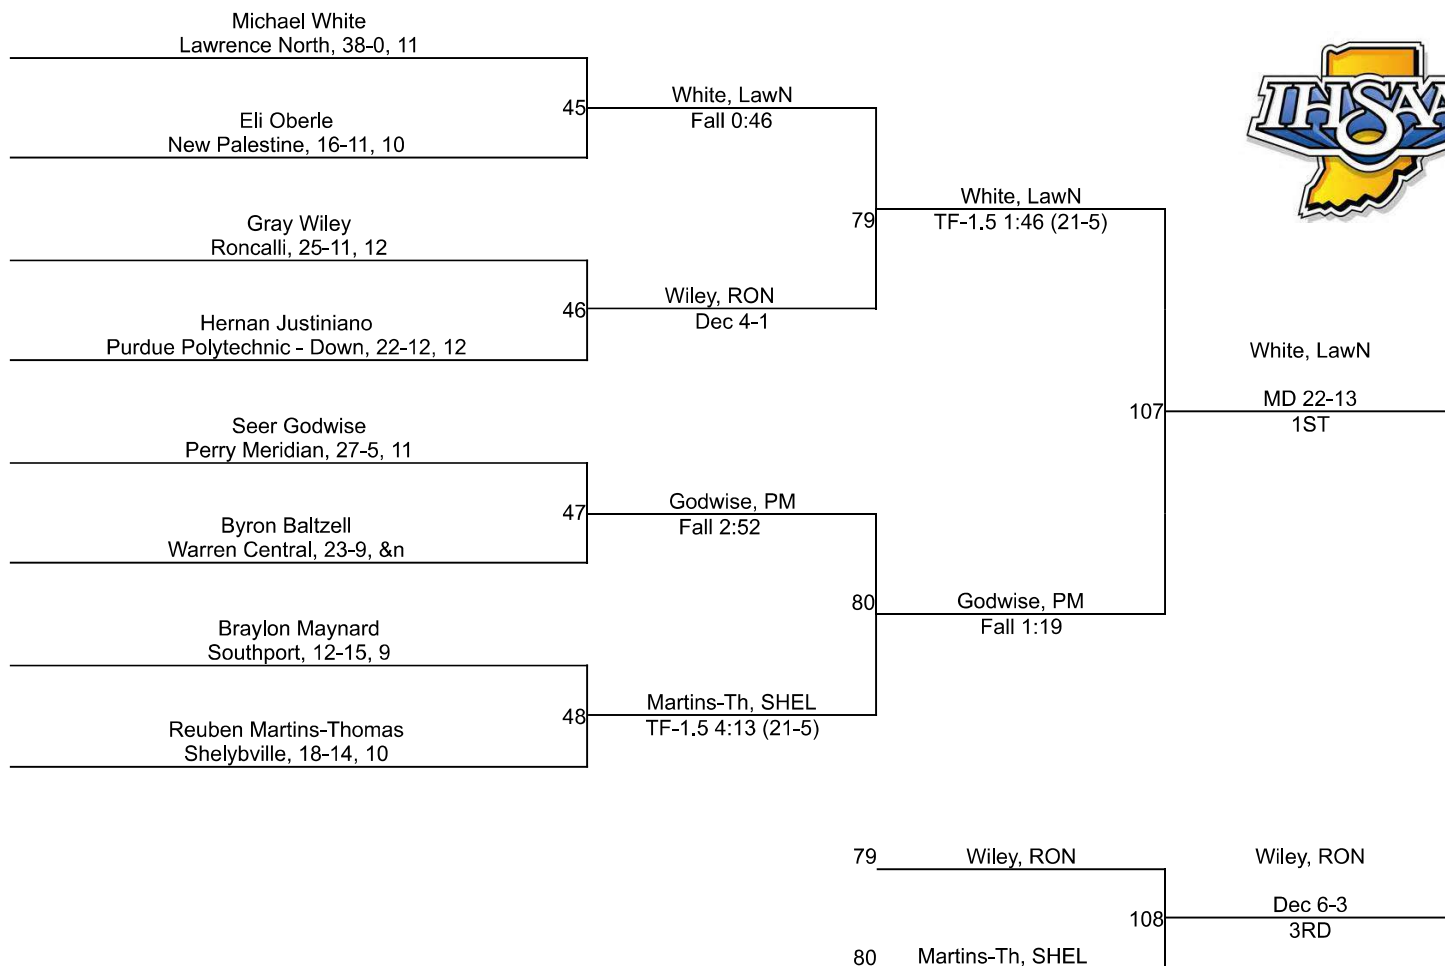

Team Scores

Printed on 02/15/2025 12:28 p.m.

| Team Scores | | |
|-------------|-------------------------------|-------|
| 1 | Roncalli | 141.5 |
| 2 | Warren Central | 126.5 |
| 3 | New Palestine | 90.5 |
| 4 | Greenfield-Central | 69.0 |
| 5 | Perry Meridian | 61.5 |
| 6 | Lawrence North | 57.0 |
| 7 | North Central | 53.5 |
| 8 | Purdue Polytechnic - Downtown | 47.0 |
| 9 | Franklin Central | 36.0 |
| 10 | Southport | 30.0 |
| 11 | Mt. Vernon (Fortville) | 26.5 |
| 12 | Shelybville | 22.5 |
| 13 | Indianapolis Lutheran | 22.0 |
| 14 | Beech Grove | 7.0 |
| 15 | Triton Central | 6.0 |
| 16 | Lawrence Central | -1.0 |

IHSAA Regional @ Perry Meridian High School

157

IHSAA Regional @ Perry Meridian High School

165

IHSAA Regional @ Perry Meridian High School

175

IHSAA Regional @ Perry Meridian High School

190