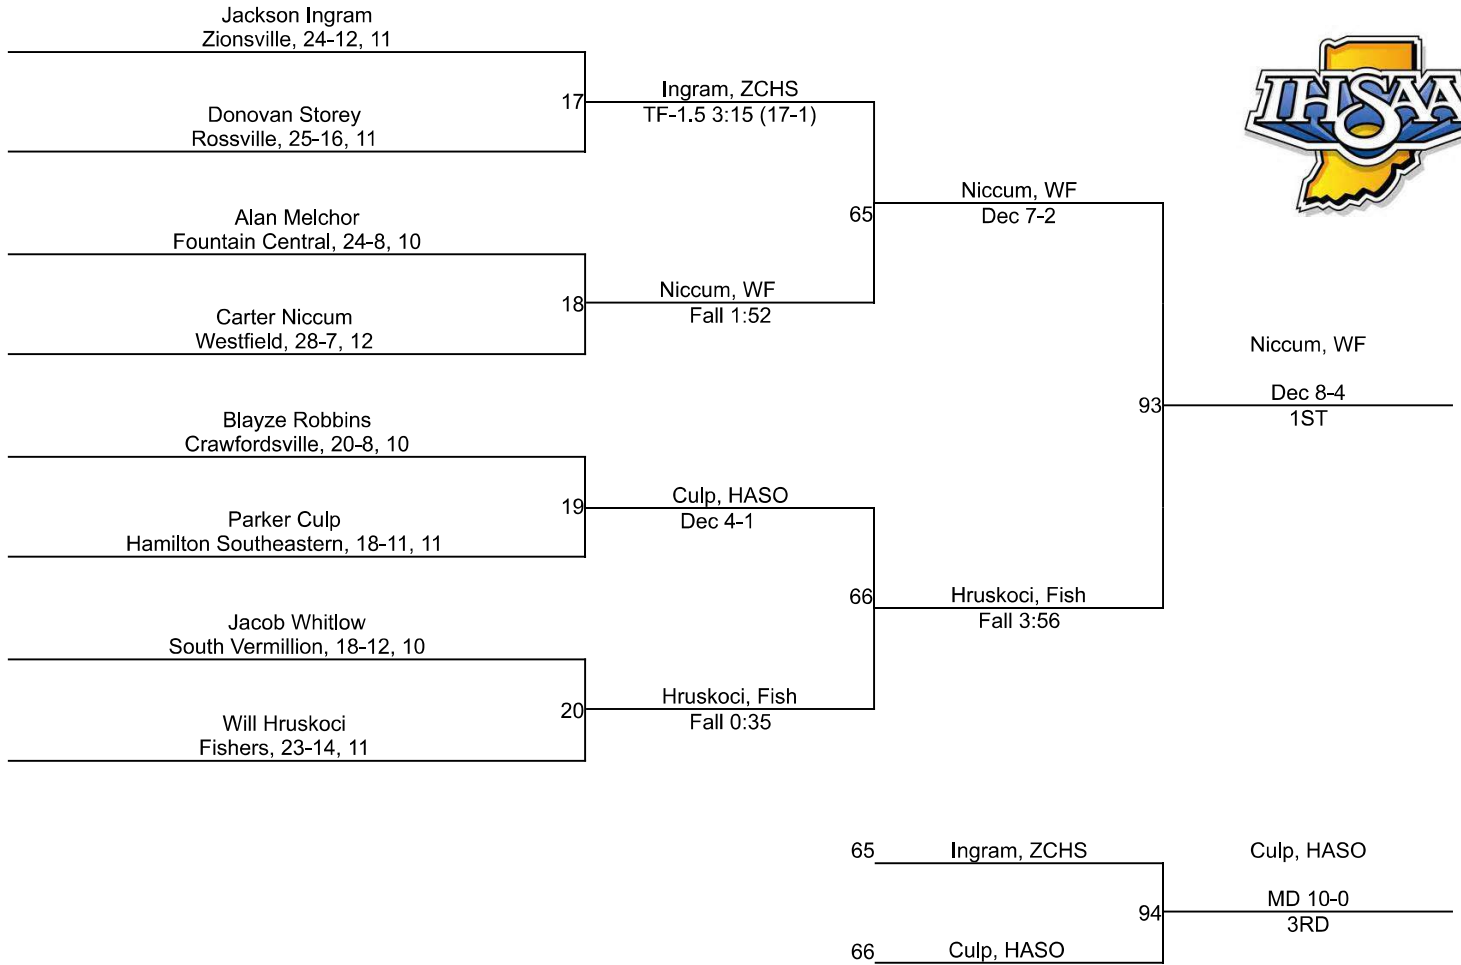

IHSAA Regional @ North Montgomery High School

132