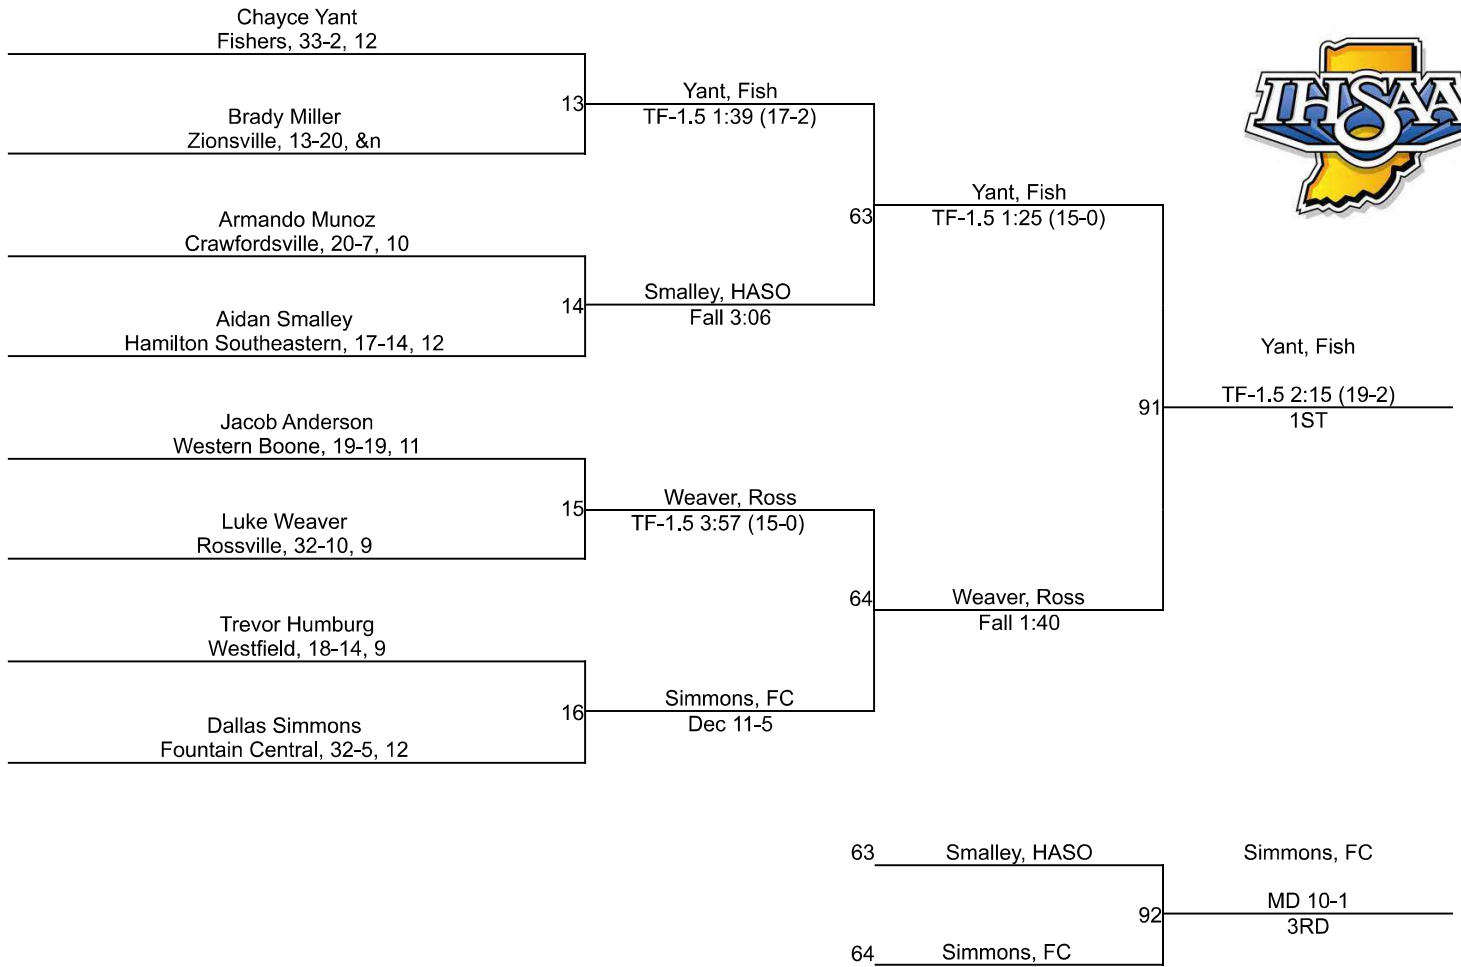

IHSAA Regional @ North Montgomery High School

126