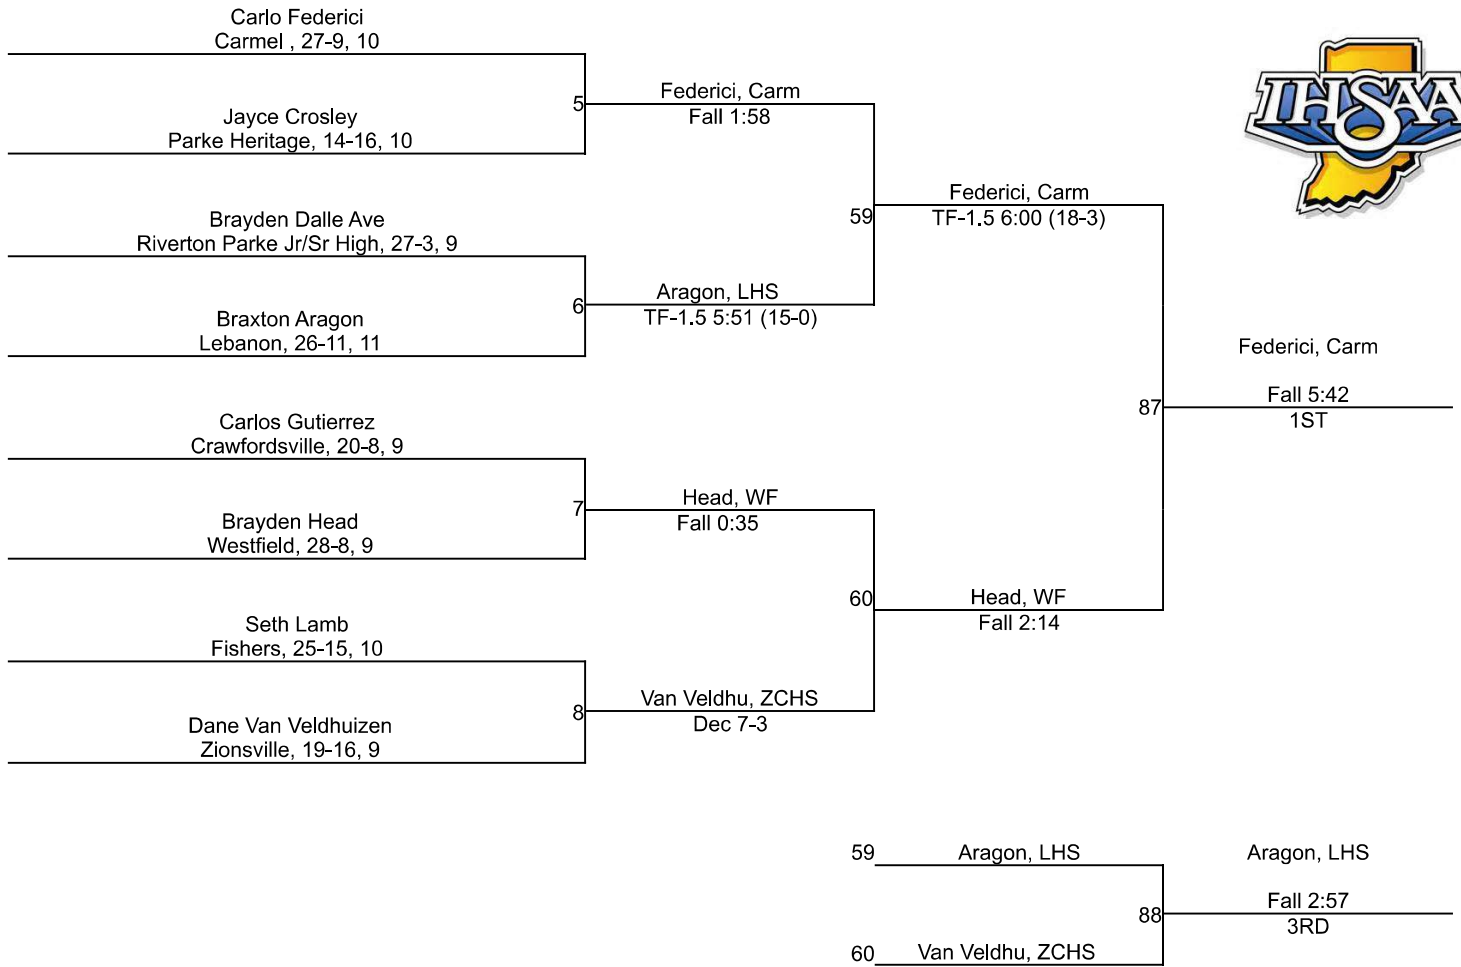

IHSAA Regional @ North Montgomery High School

113