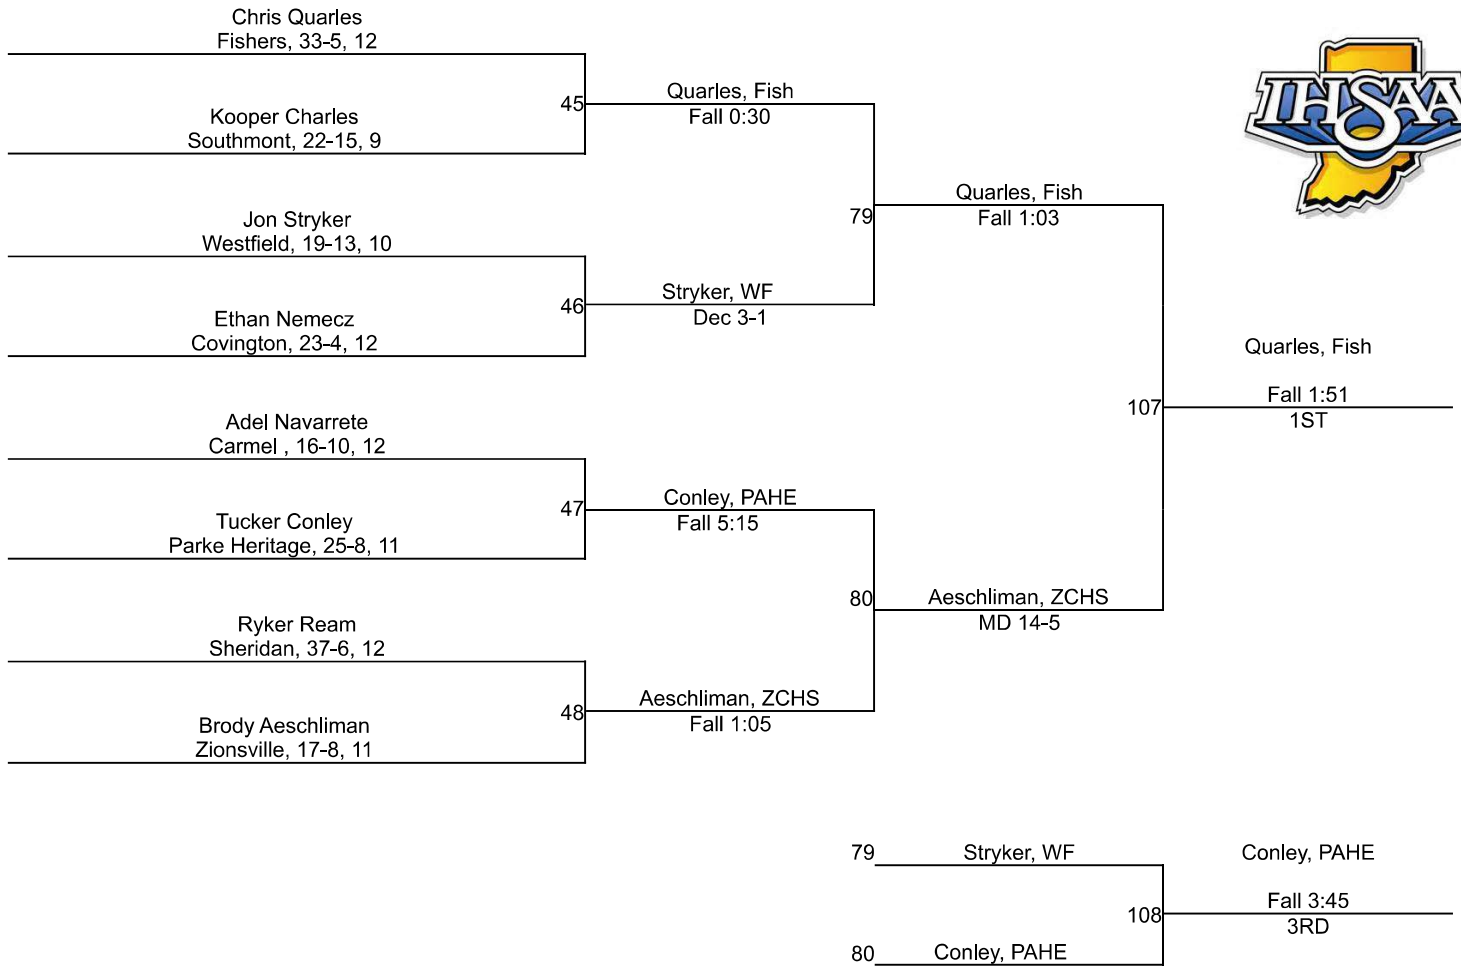

IHSAA Regional @ North Montgomery High School

190