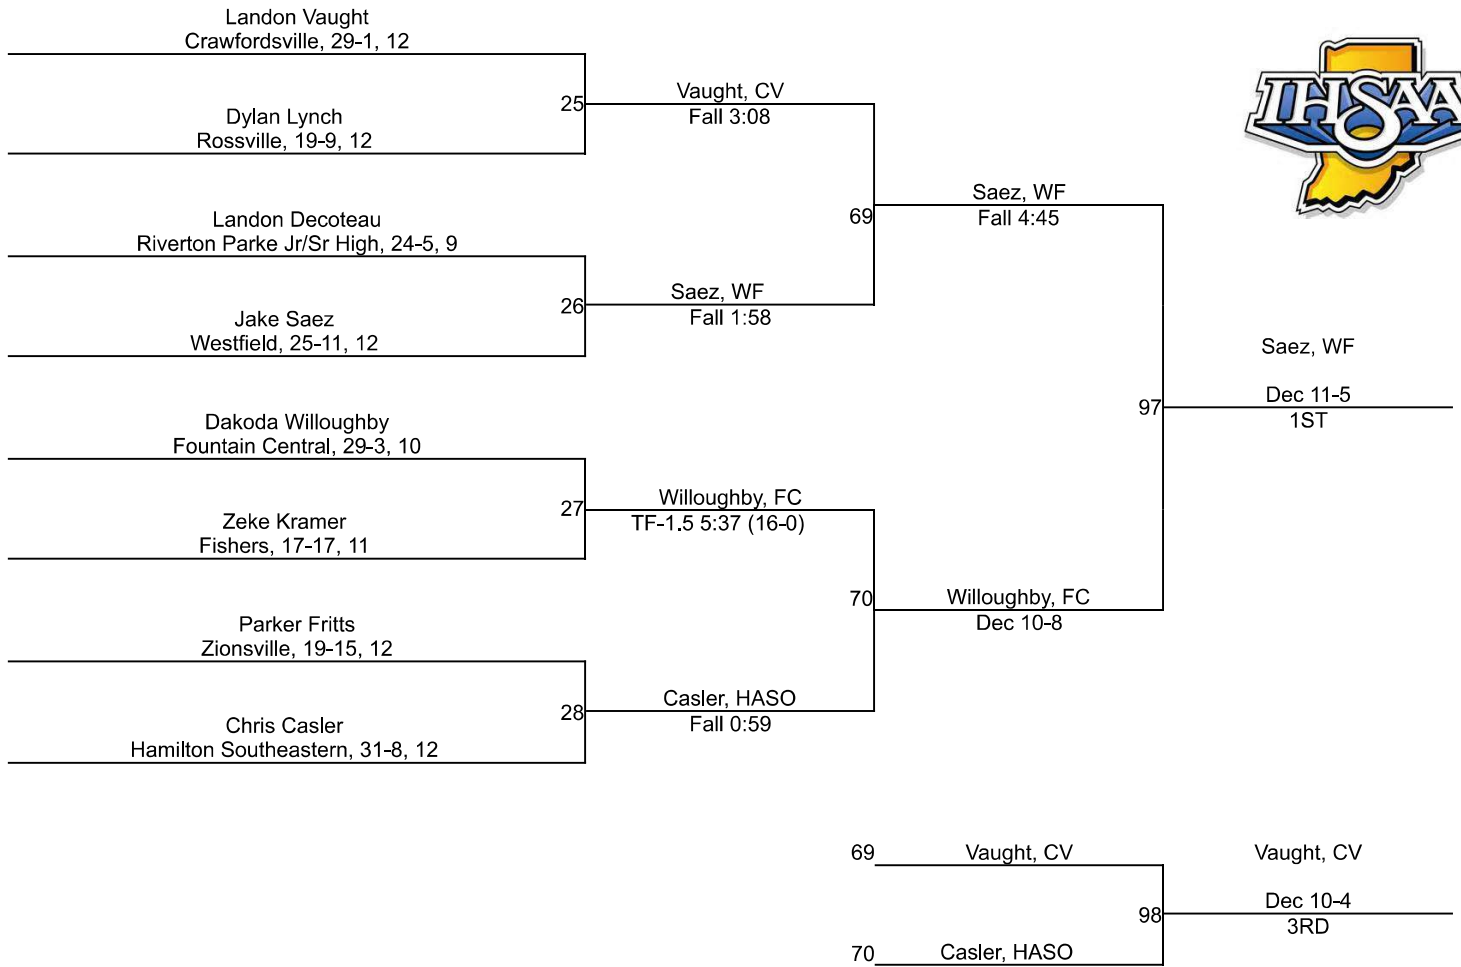

IHSAA Regional @ North Montgomery High School

144