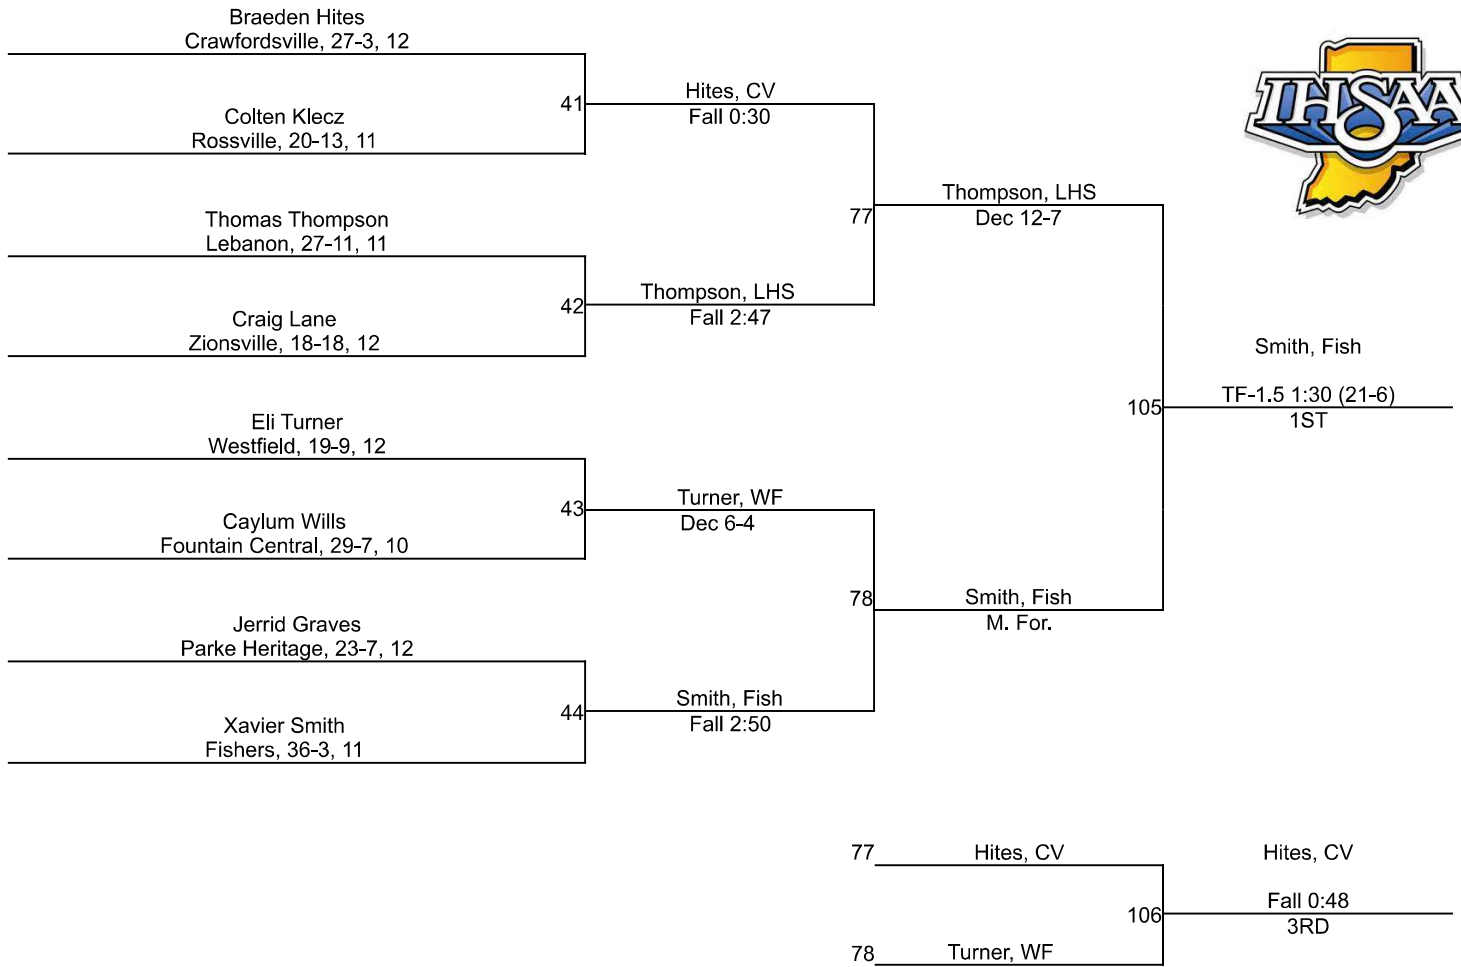

IHSAA Regional @ North Montgomery High School

175