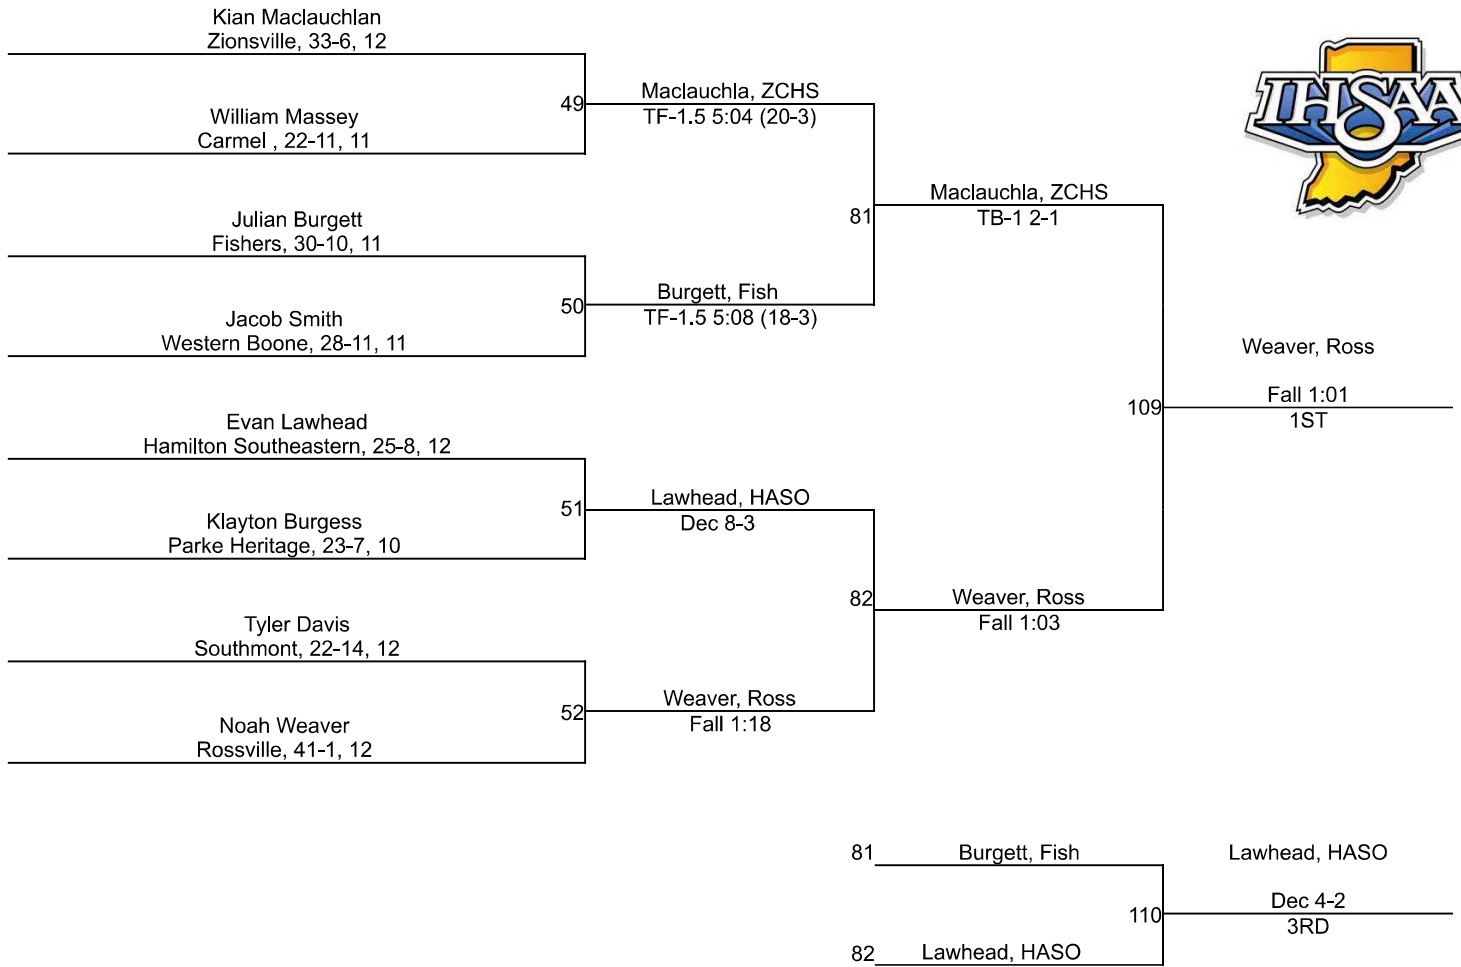

IHSAA Regional @ North Montgomery High School

215