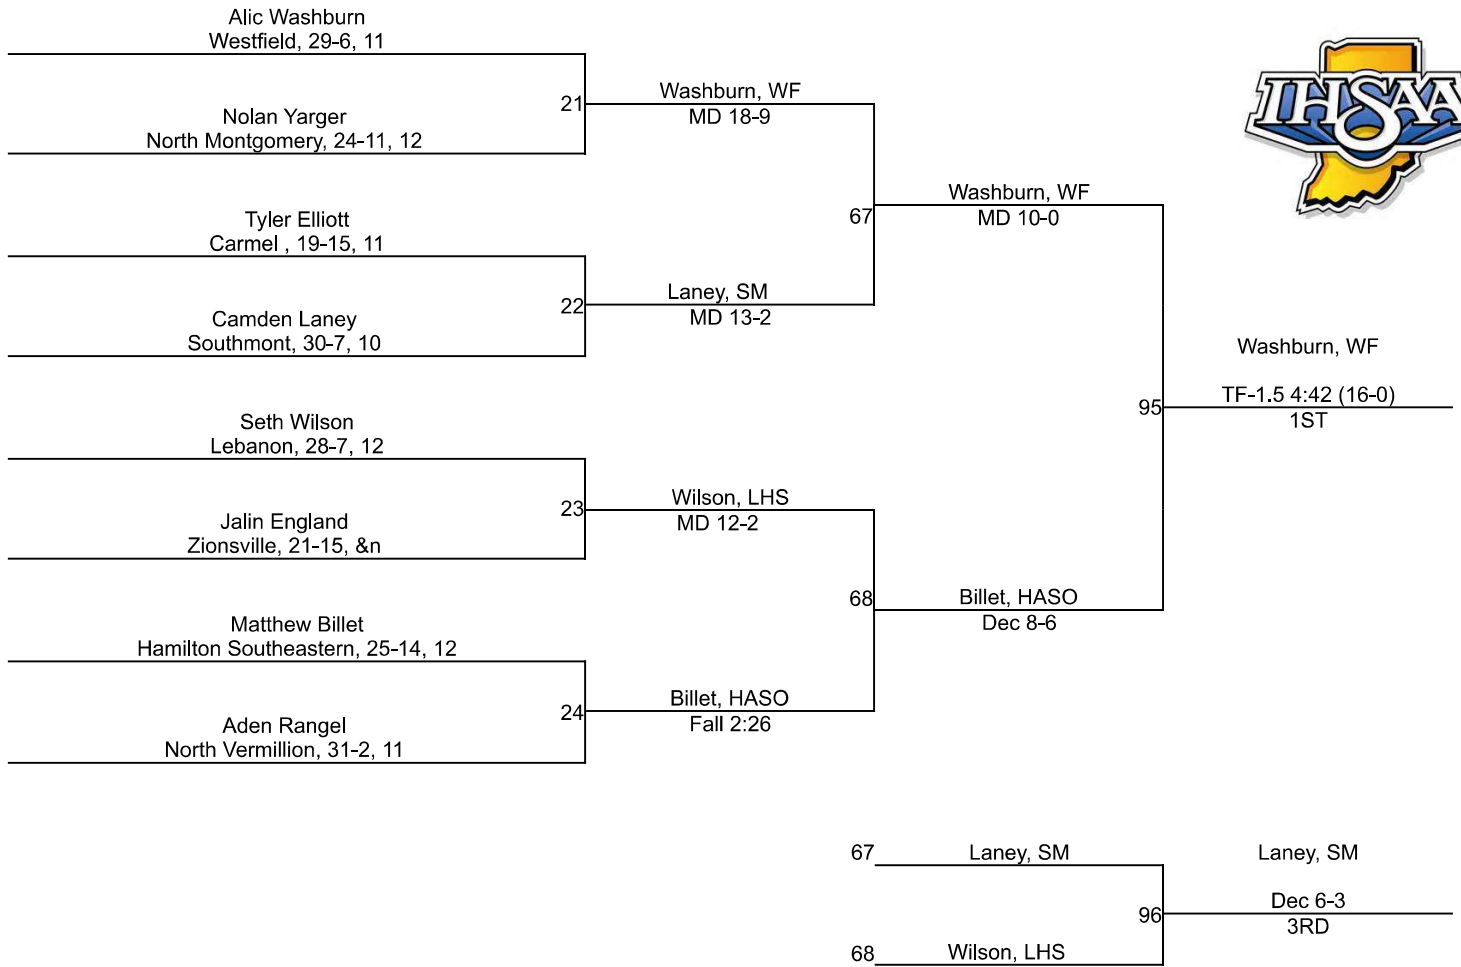

IHSAA Regional @ North Montgomery High School

138