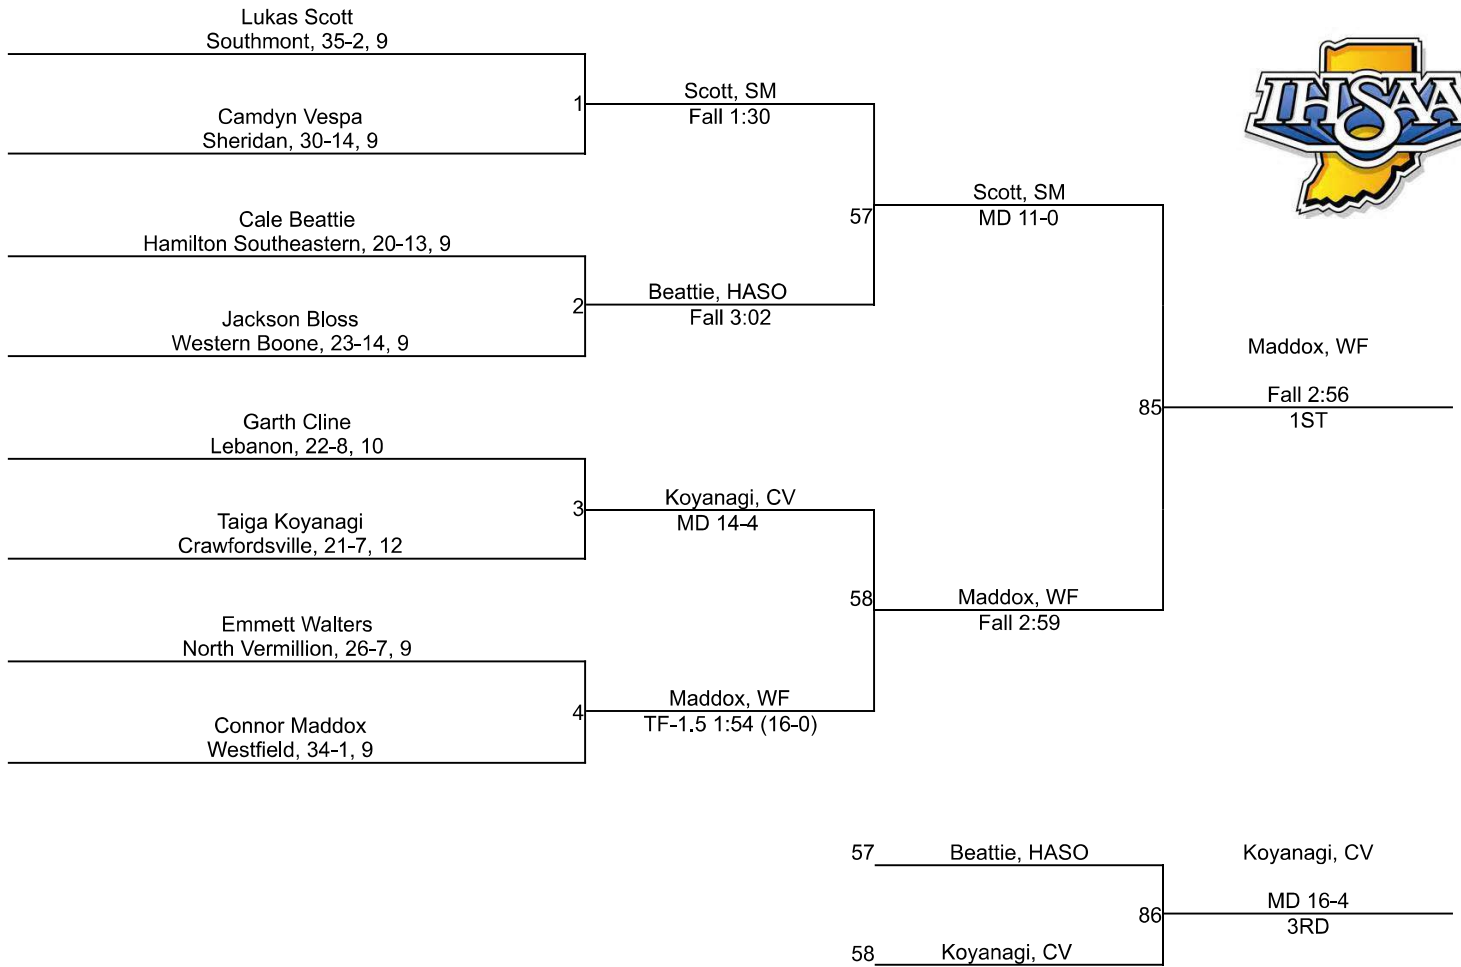

Team Scores

Printed on 02/15/2025 12:19 p.m.

Team Scores		
1	Westfield	173.0
2	Fishers	119.5
3	Zionsville	102.5
4	Hamilton Southeastern	99.5
5	Rossville	82.0
6	Carmel	46.5
7	Crawfordsville	44.0
8	Lebanon	35.5
9	Southmont	27.0
10	Fountain Central	25.5
11	Parke Heritage	21.0
12	Western Boone	16.0
13	North Vermillion	13.0
14	Clinton Central	0.0
14	Covington	0.0
14	Frankfort	0.0
14	North Montgomery	0.0
14	Riverton Parke Jr/Sr High	0.0
14	Sheridan	0.0
14	South Vermillion	0.0

IHSAA Regional @ North Montgomery High School

106