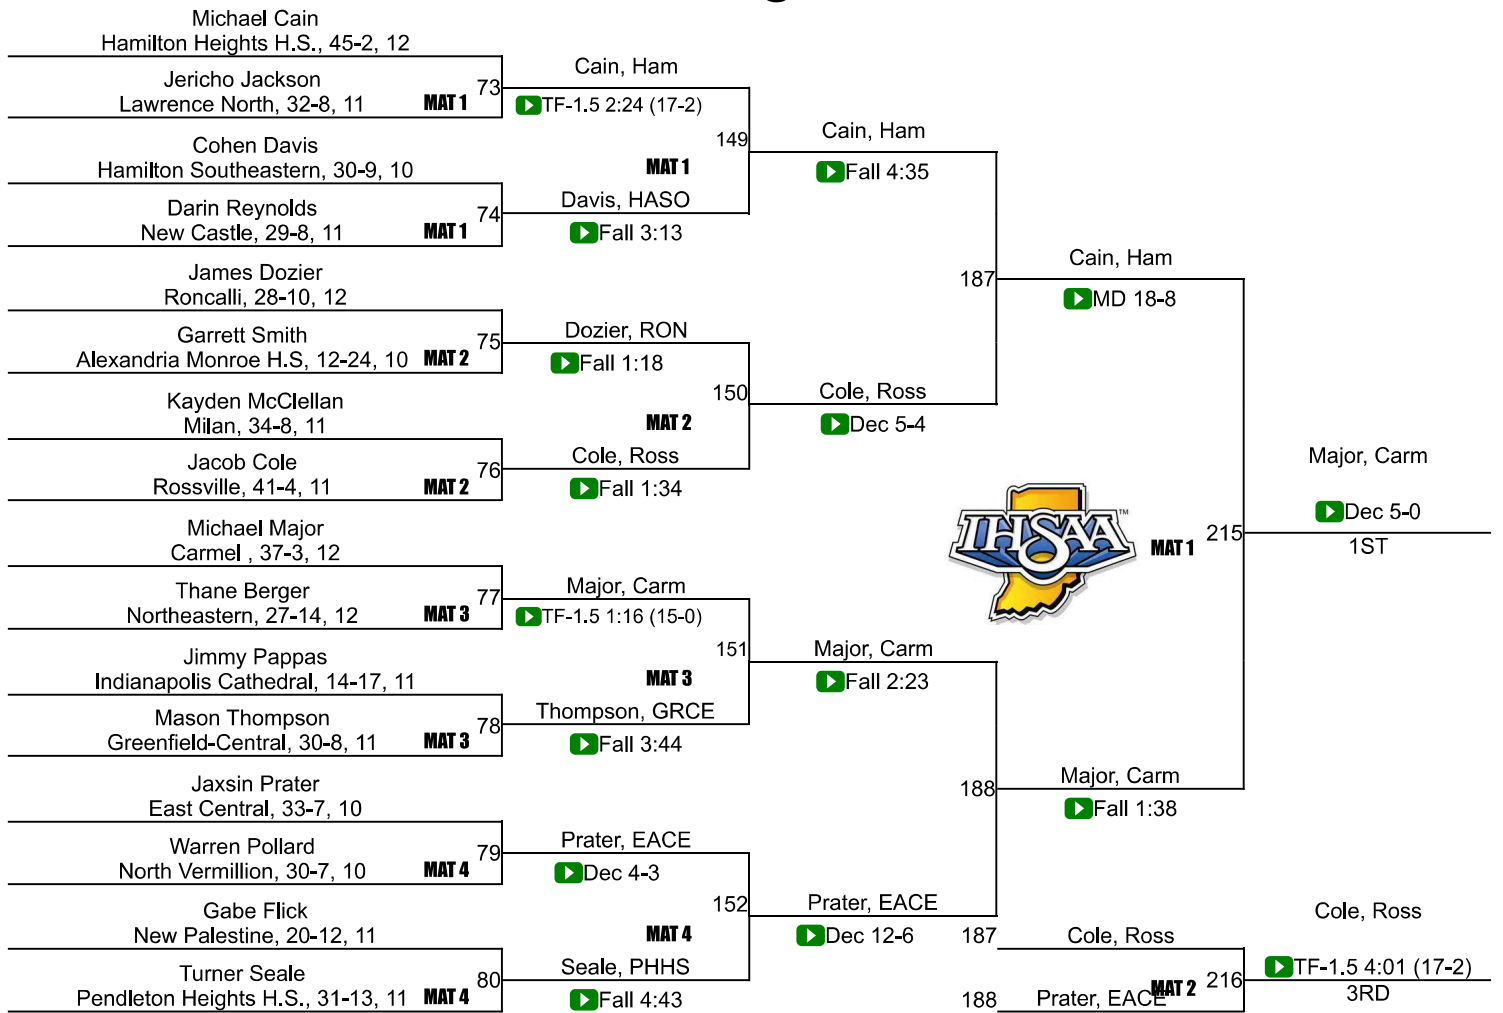

IHSAA Semi-State @ New Castle High School

IHSAA Semi-State @ New Castle High School

IHSAA Semi-State @ New Castle High School

150

IHSAA Semi-State @ New Castle High School

IHSAA Semi-State @ New Castle High School