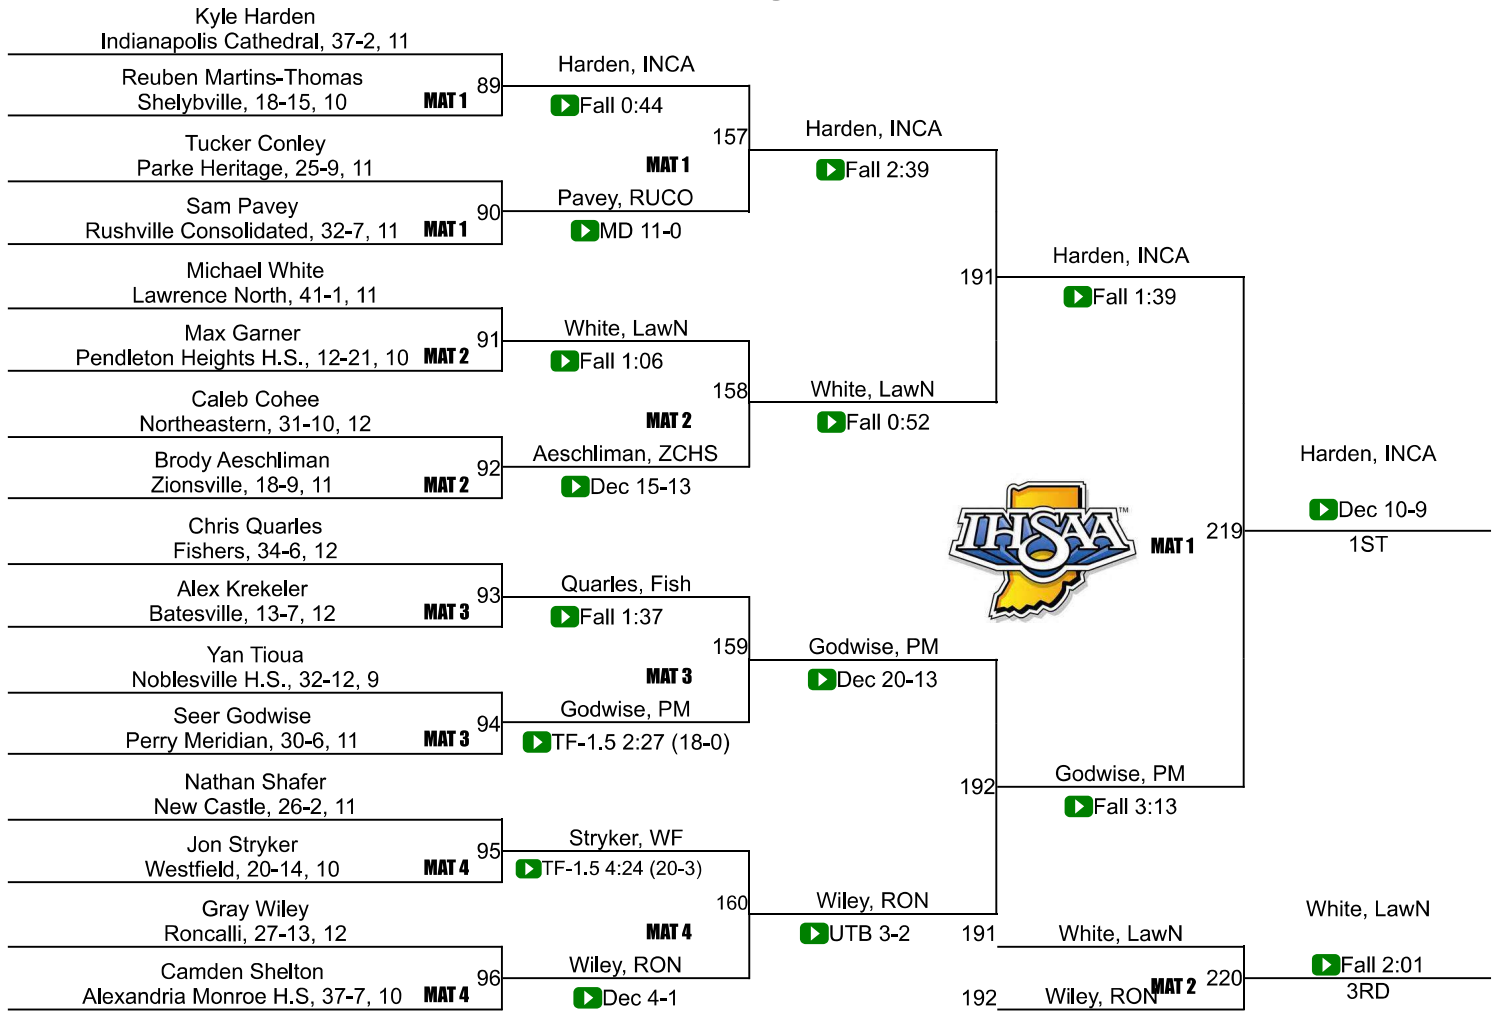

IHSAA Semi-State @ New Castle High School