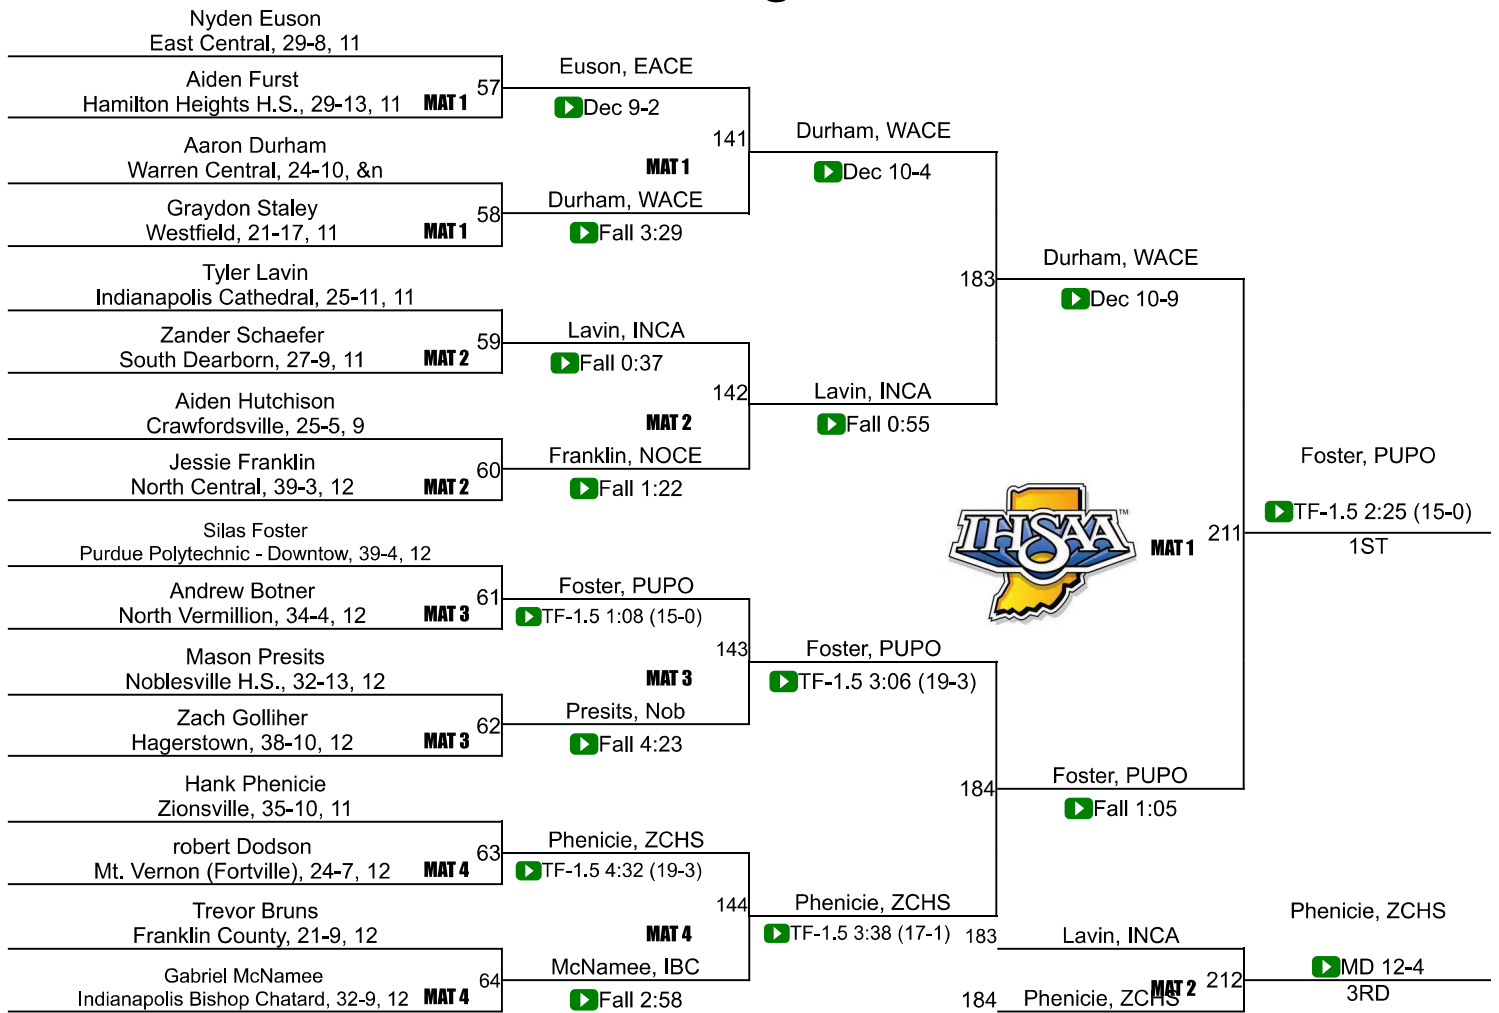

IHSAA Semi-State @ New Castle High School

IHSAA Semi-State @ New Castle High School

IHSAA Semi-State @ New Castle High School

150

IHSAA Semi-State @ New Castle High School

IHSAA Semi-State @ New Castle High School