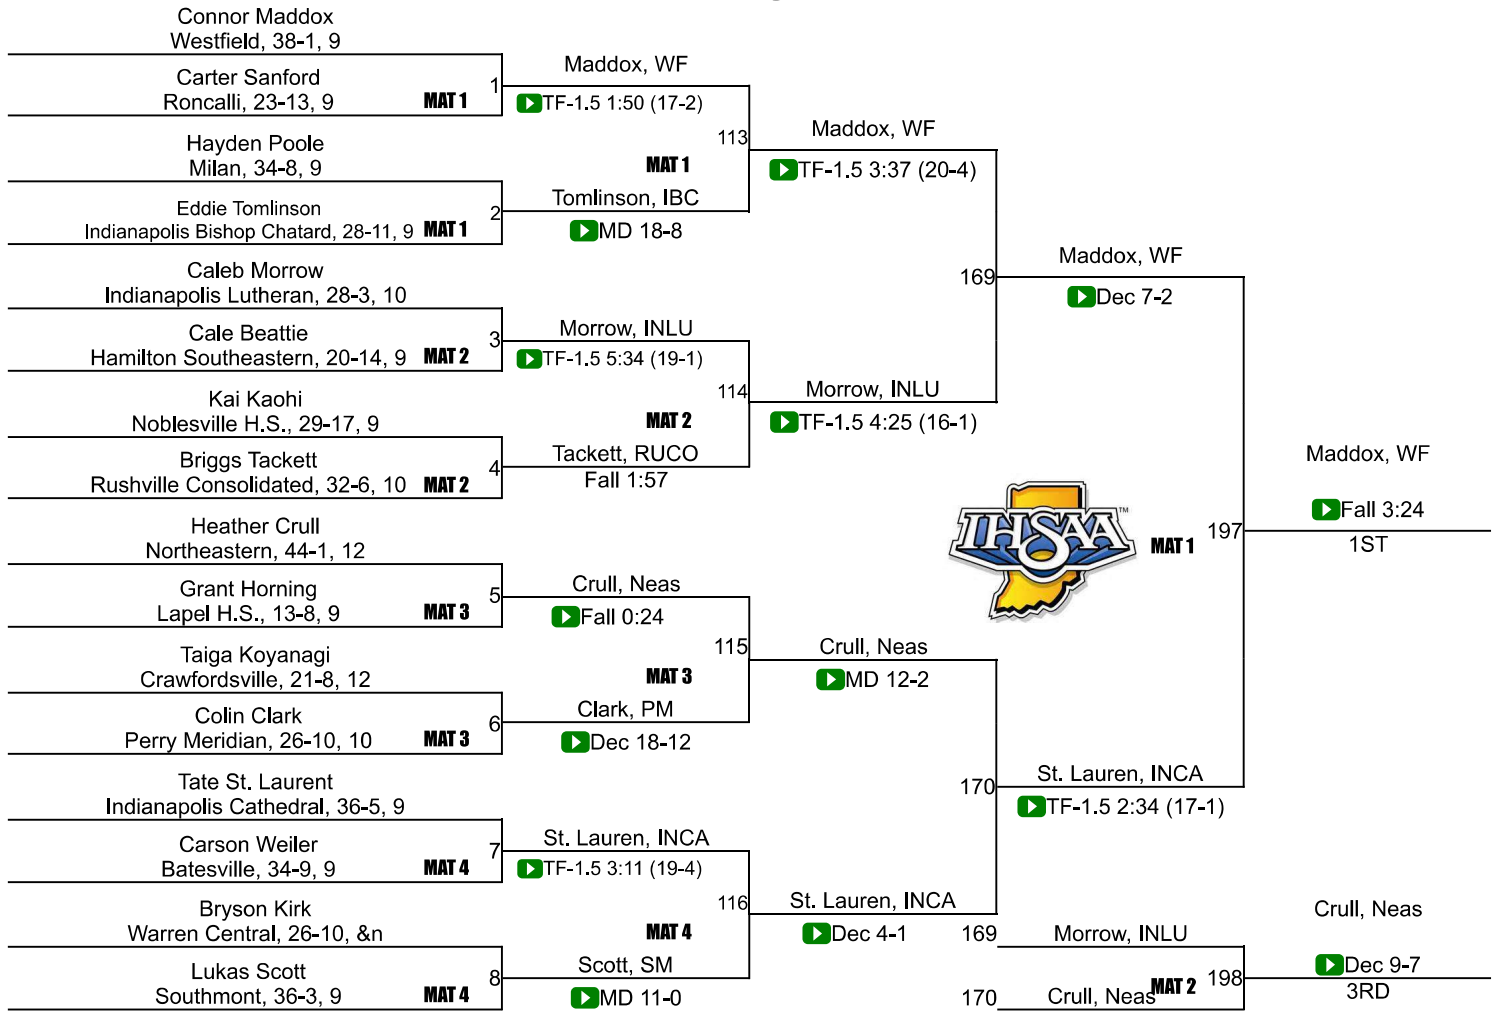

Team Scores

Printed on 02/16/2025 03:31 p.m.

Team Scores		
1	Warren Central	129.5
2	Roncalli	96.5
3	Indianapolis Cathedral	87.5
4	New Palestine	75.5
5	Fishers	61.5
6	Rossville	57.5
7	Indianapolis Bishop Chatard	56.0
7	Westfield	56.0
9	Greenfield-Central	44.0
10	Perry Meridian	39.5
11	Lawrence North	39.0
12	Zionsville	31.0
13	Purdue Polytechnic - Downtown	30.5
14	Carmel	29.0
15	New Castle	27.5
16	East Central	26.0
17	Hamilton Heights H.S.	24.5
18	Eastern Hancock	22.5
19	Western Boone	22.0
20	Franklin County	21.0
21	Southport	17.5
22	Milan	15.0
23	Alexandria Monroe H.S	14.0
23	Northeastern	14.0
25	Franklin Central	13.0
26	Mt. Vernon (Fortville)	12.5

27	Fountain Central	11.0
27	Indianapolis Lutheran	11.0
29	Hamilton Southeastern	10.0
29	Noblesville H.S.	10.0
29	North Central	10.0
32	Pendleton Heights H.S.	8.0
33	Rushville Consolidated	7.0
34	Anderson High School	4.0
34	Batesville	4.0
34	Elwood Community H.S	4.0
37	Southmont	3.0
38	Beech Grove	2.0
38	Crawfordsville	2.0
38	Shelybville	2.0
41	Brebeuf Jesuit Preparatory	0.0
41	Cambridge City Lincoln	0.0
41	Centerville	0.0
41	Frankton High School	0.0
41	Greensburg	0.0
41	Lapel H.S.	0.0
41	Lawrenceburg	0.0
41	Lebanon	0.0
41	North Vermillion	0.0
41	Parke Heritage	0.0
41	Providence Cristo Rey	0.0
41	South Dearborn	0.0
41	Tipton H.S.	0.0
41	Tri	0.0
41	Triton Central	0.0
41	Union County	0.0

IHSAA Semi-State @ New Castle High School

IHSAA Semi-State @ New Castle High School

IHSAA Semi-State @ New Castle High School

IHSAA Semi-State @ New Castle High School

IHSAA Semi-State @ New Castle High School