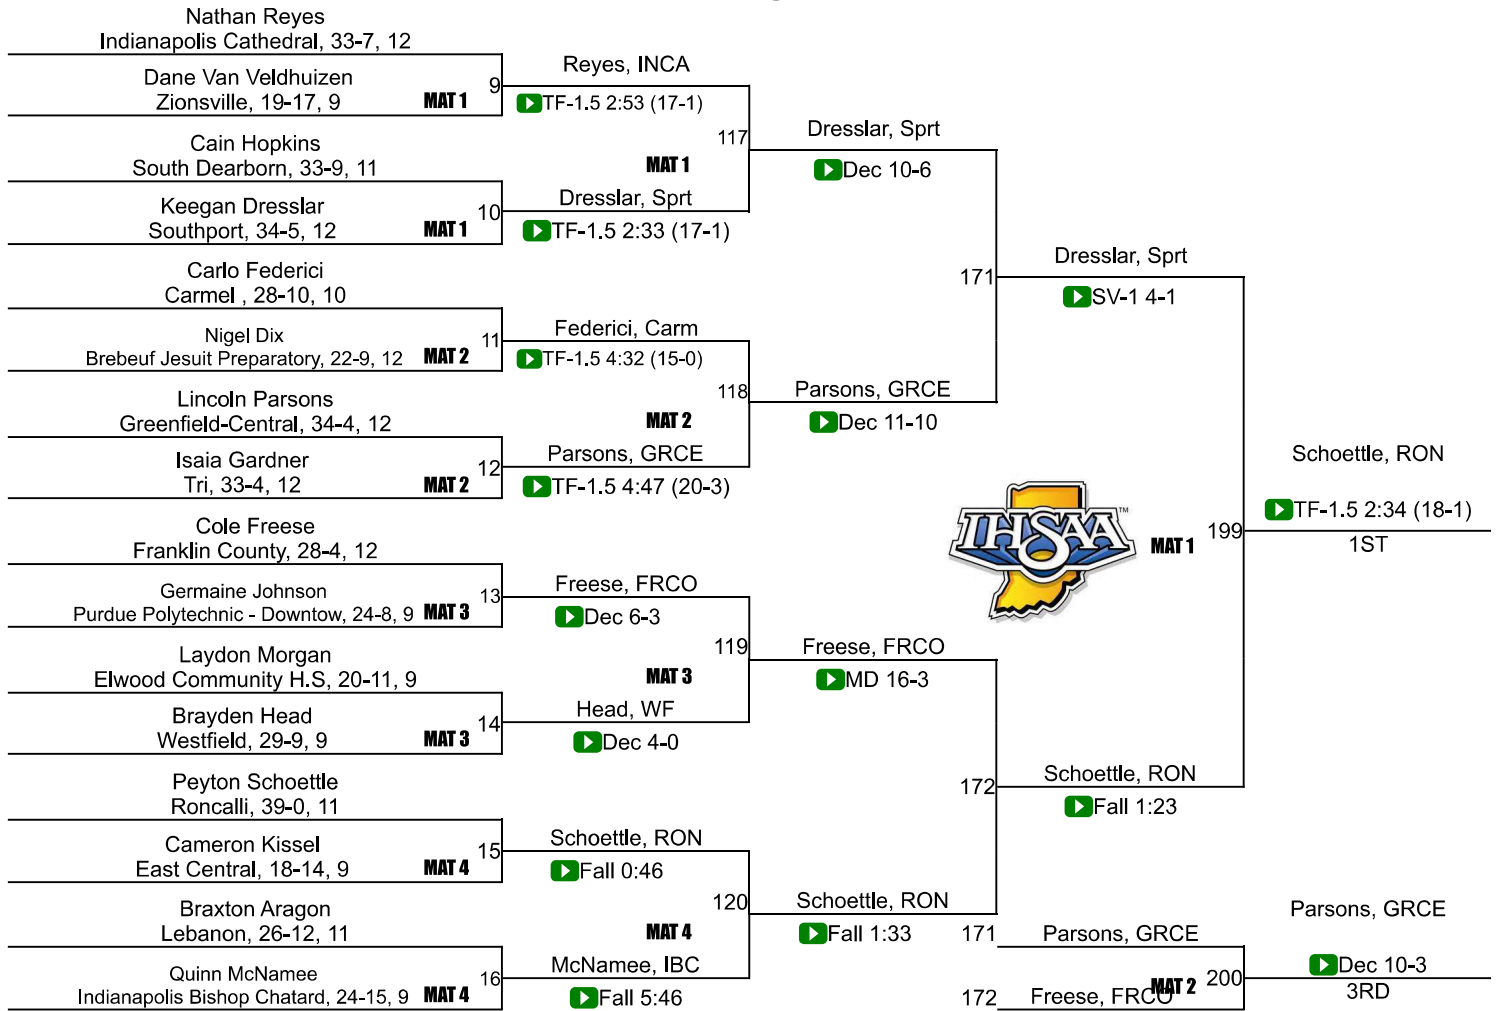

IHSAA Semi-State @ New Castle High School