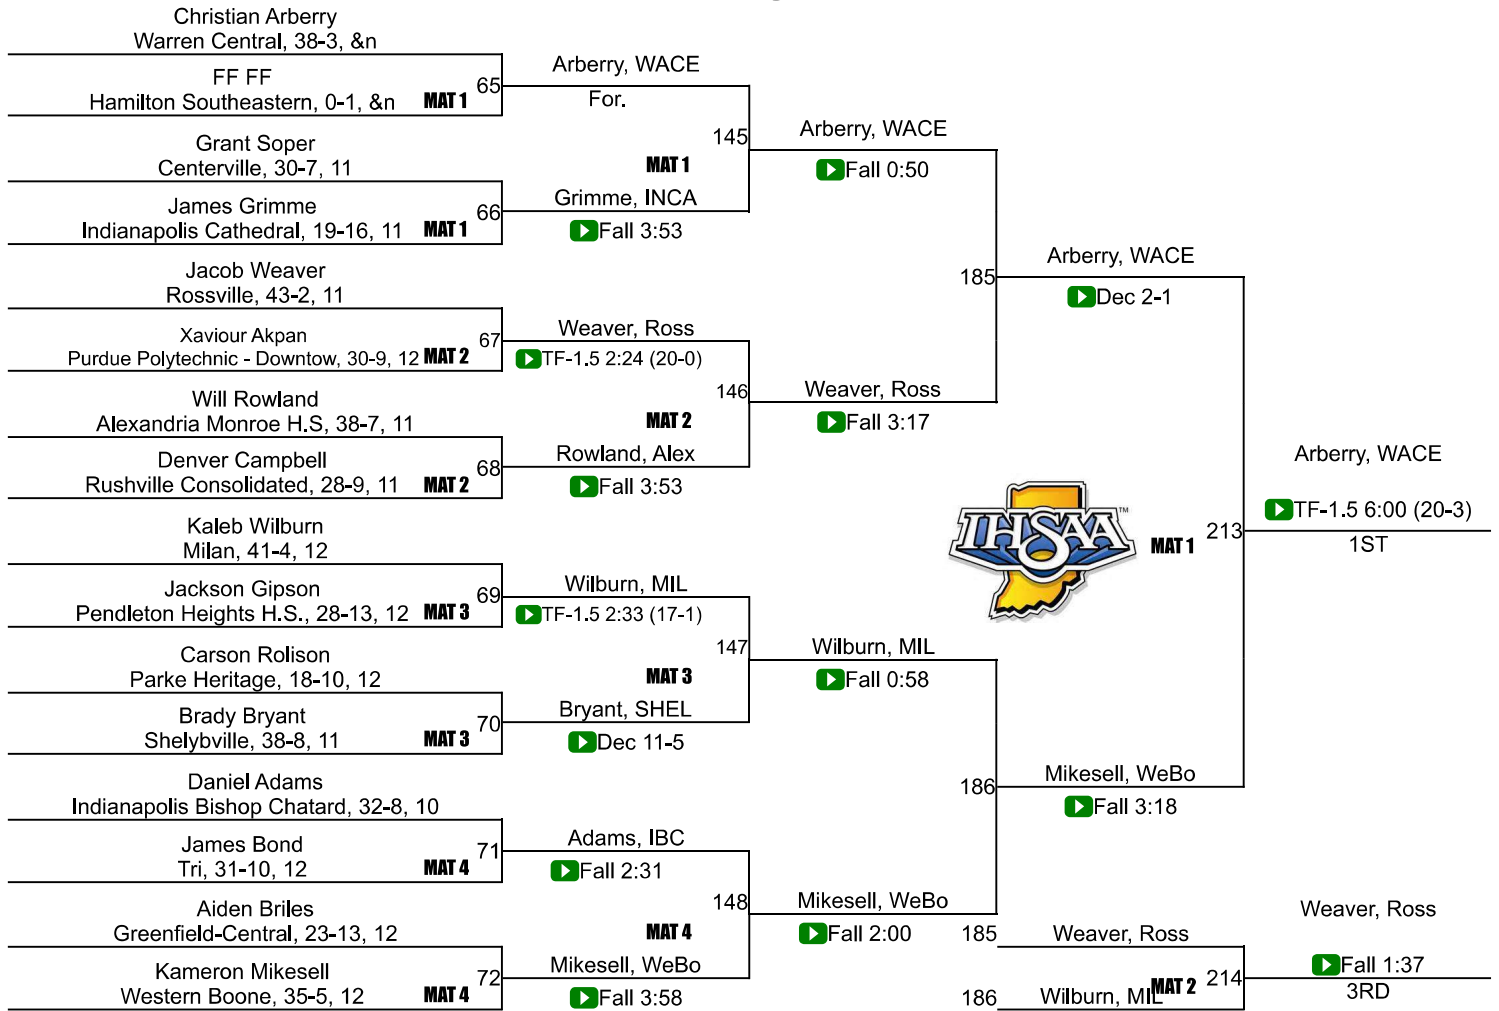

Team Scores

Printed on 02/16/2025 03:31 p.m.

Team Scores		
1	Warren Central	129.5
2	Roncalli	96.5
3	Indianapolis Cathedral	87.5
4	New Palestine	75.5
5	Fishers	61.5
6	Rossville	57.5
7	Indianapolis Bishop Chatard	56.0
7	Westfield	56.0
9	Greenfield-Central	44.0
10	Perry Meridian	39.5
11	Lawrence North	39.0
12	Zionsville	31.0
13	Purdue Polytechnic - Downtown	30.5
14	Carmel	29.0
15	New Castle	27.5
16	East Central	26.0
17	Hamilton Heights H.S.	24.5
18	Eastern Hancock	22.5
19	Western Boone	22.0
20	Franklin County	21.0
21	Southport	17.5
22	Milan	15.0
23	Alexandria Monroe H.S	14.0
23	Northeastern	14.0
25	Franklin Central	13.0
26	Mt. Vernon (Fortville)	12.5

IHSAA Semi-State @ New Castle High School

IHSAA Semi-State @ New Castle High School

IHSAA Semi-State @ New Castle High School

IHSAA Semi-State @ New Castle High School

IHSAA Semi-State @ New Castle High School

IHSAA Semi-State @ New Castle High School

IHSAA Semi-State @ New Castle High School

IHSAA Semi-State @ New Castle High School

150

IHSAA Semi-State @ New Castle High School

IHSAA Semi-State @ New Castle High School