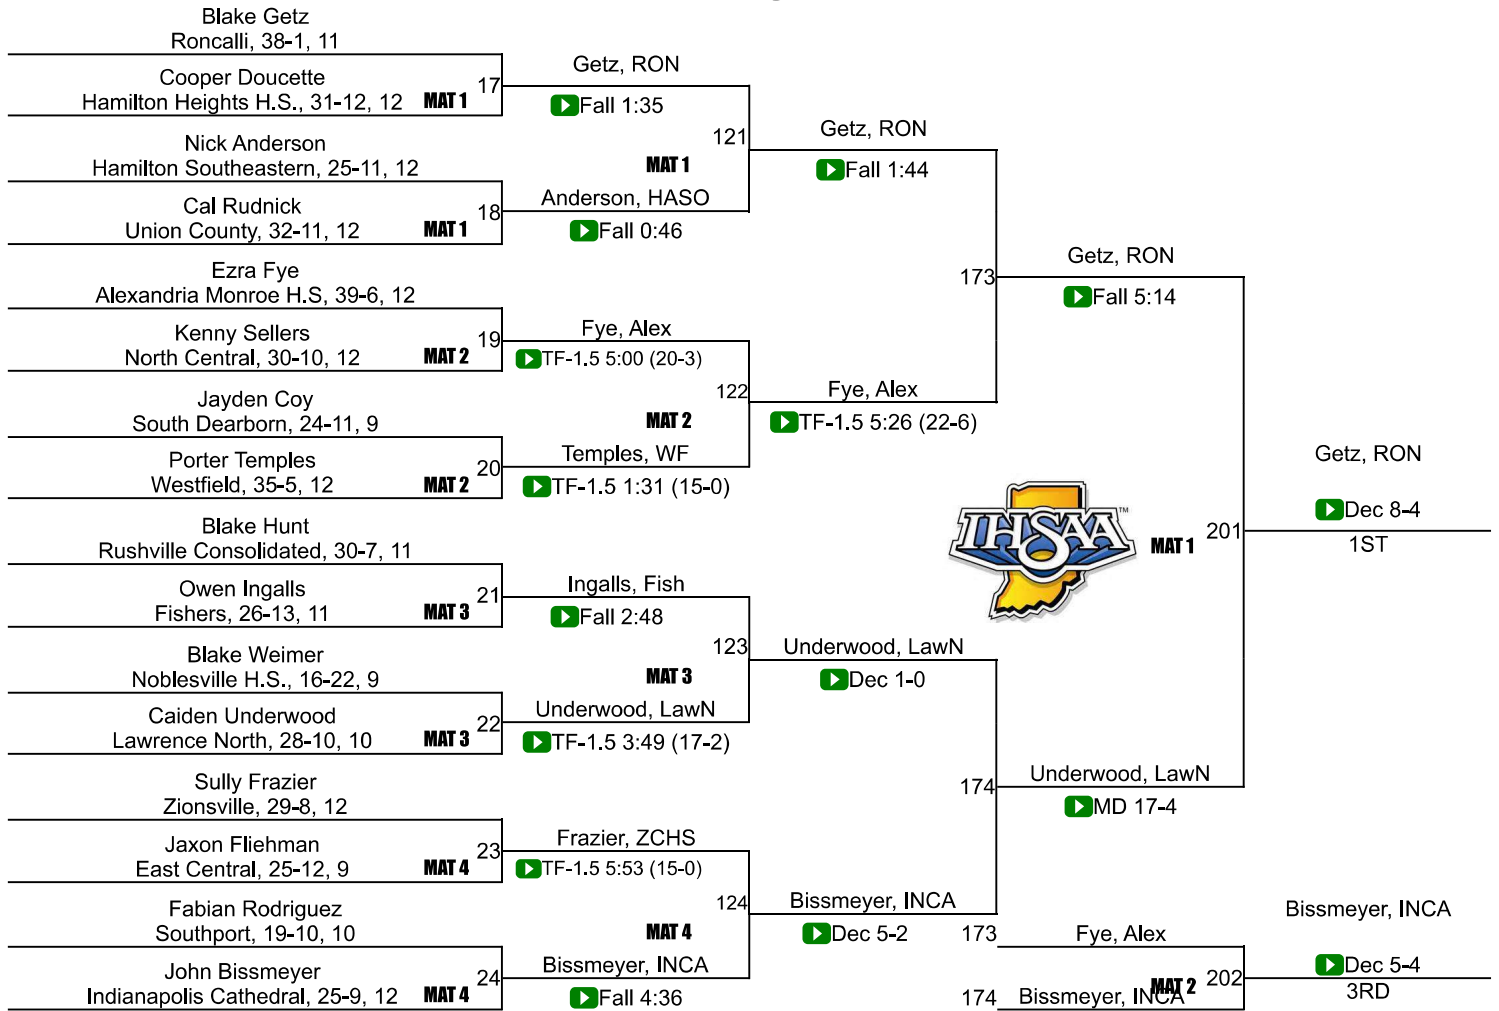

Team Scores

Printed on 02/16/2025 03:31 p.m.

Team Scores		
1	Warren Central	129.5
2	Roncalli	96.5
3	Indianapolis Cathedral	87.5
4	New Palestine	75.5
5	Fishers	61.5
6	Rossville	57.5
7	Indianapolis Bishop Chatard	56.0
7	Westfield	56.0
9	Greenfield-Central	44.0
10	Perry Meridian	39.5
11	Lawrence North	39.0
12	Zionsville	31.0
13	Purdue Polytechnic - Downtown	30.5
14	Carmel	29.0
15	New Castle	27.5
16	East Central	26.0
17	Hamilton Heights H.S.	24.5
18	Eastern Hancock	22.5
19	Western Boone	22.0
20	Franklin County	21.0
21	Southport	17.5
22	Milan	15.0
23	Alexandria Monroe H.S	14.0
23	Northeastern	14.0
25	Franklin Central	13.0
26	Mt. Vernon (Fortville)	12.5

27	Fountain Central	11.0
27	Indianapolis Lutheran	11.0
29	Hamilton Southeastern	10.0
29	Noblesville H.S.	10.0
29	North Central	10.0
32	Pendleton Heights H.S.	8.0
33	Rushville Consolidated	7.0
34	Anderson High School	4.0
34	Batesville	4.0
34	Elwood Community H.S	4.0
37	Southmont	3.0
38	Beech Grove	2.0
38	Crawfordsville	2.0
38	Shelybville	2.0
41	Brebeuf Jesuit Preparatory	0.0
41	Cambridge City Lincoln	0.0
41	Centerville	0.0
41	Frankton High School	0.0
41	Greensburg	0.0
41	Lapel H.S.	0.0
41	Lawrenceburg	0.0
41	Lebanon	0.0
41	North Vermillion	0.0
41	Parke Heritage	0.0
41	Providence Cristo Rey	0.0
41	South Dearborn	0.0
41	Tipton H.S.	0.0
41	Tri	0.0
41	Triton Central	0.0
41	Union County	0.0

IHSAA Semi-State @ New Castle High School

IHSAA Semi-State @ New Castle High School

IHSAA Semi-State @ New Castle High School

IHSAA Semi-State @ New Castle High School

IHSAA Semi-State @ New Castle High School