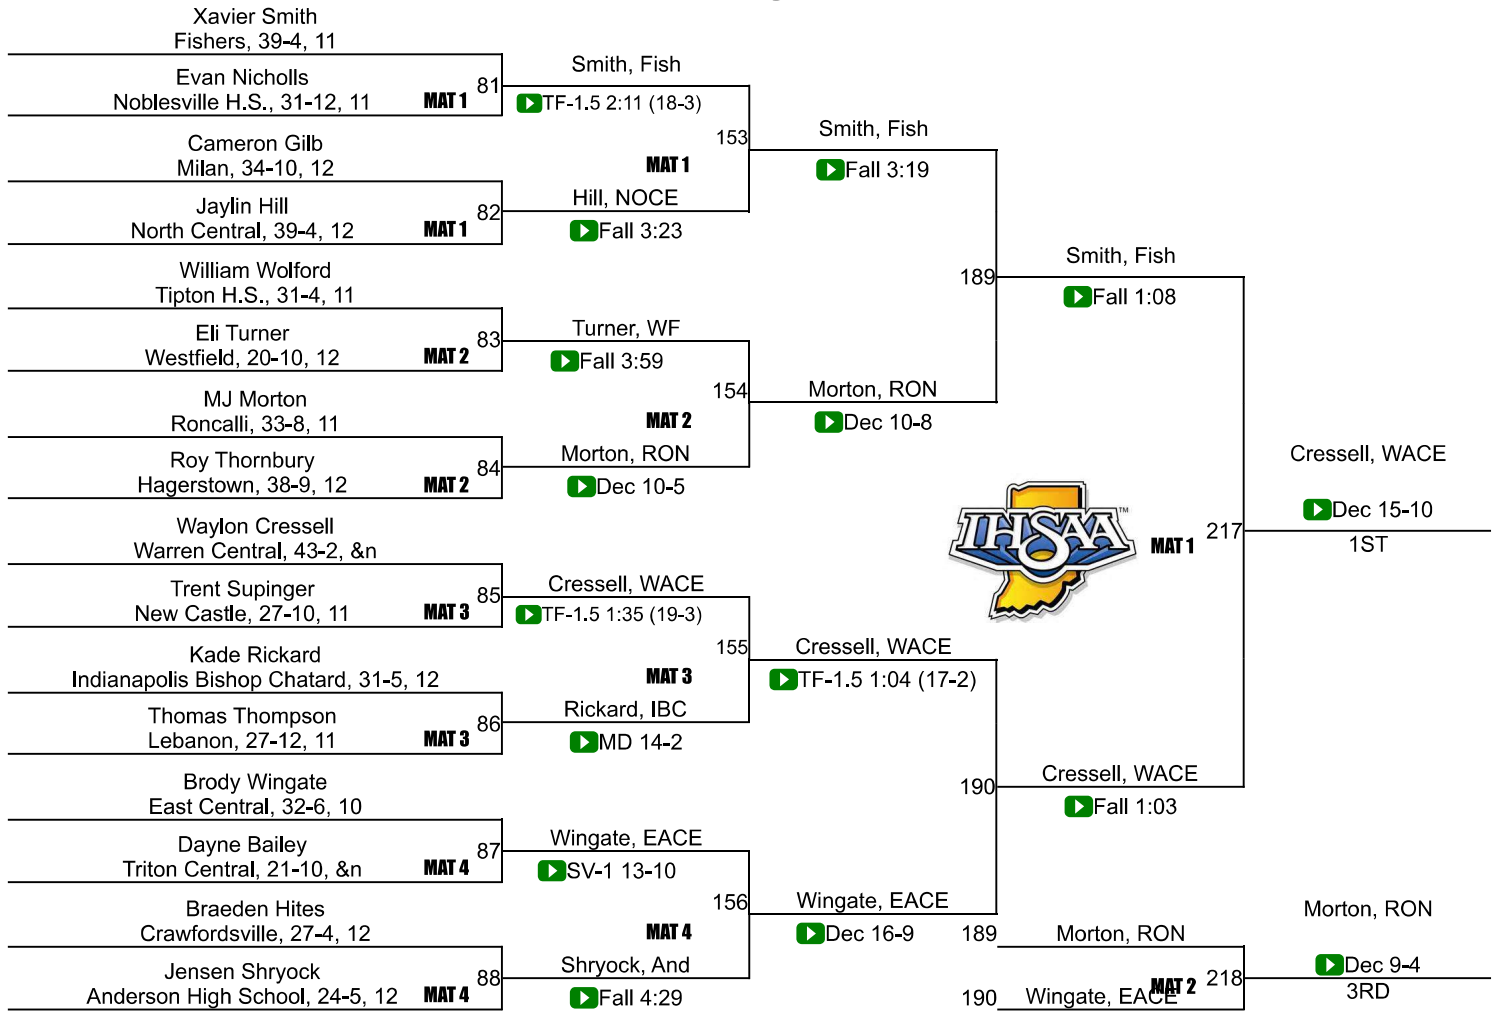

IHSAA Semi-State @ New Castle High School