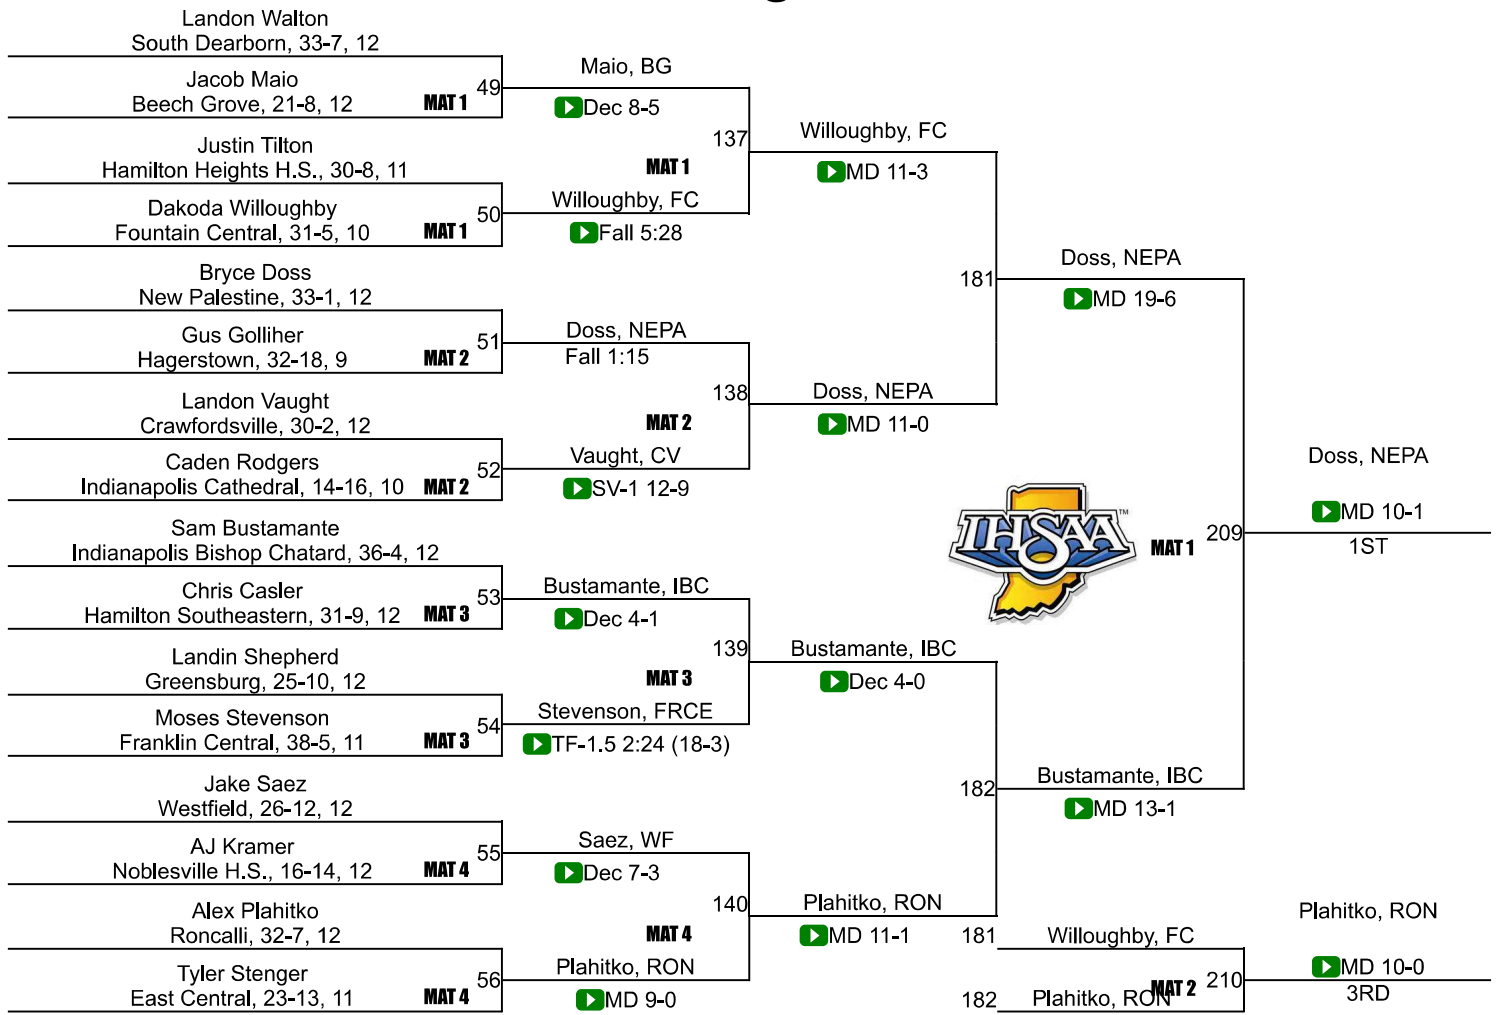

27	Fountain Central	11.0
27	Indianapolis Lutheran	11.0
29	Hamilton Southeastern	10.0
29	Noblesville H.S.	10.0
29	North Central	10.0
32	Pendleton Heights H.S.	8.0
33	Rushville Consolidated	7.0
34	Anderson High School	4.0
34	Batesville	4.0
34	Elwood Community H.S	4.0
37	Southmont	3.0
38	Beech Grove	2.0
38	Crawfordsville	2.0
38	Shelybville	2.0
41	Brebeuf Jesuit Preparatory	0.0
41	Cambridge City Lincoln	0.0
41	Centerville	0.0
41	Frankton High School	0.0
41	Greensburg	0.0
41	Lapel H.S.	0.0
41	Lawrenceburg	0.0
41	Lebanon	0.0
41	North Vermillion	0.0
41	Parke Heritage	0.0
41	Providence Cristo Rey	0.0
41	South Dearborn	0.0
41	Tipton H.S.	0.0
41	Tri	0.0
41	Triton Central	0.0
41	Union County	0.0

IHSAA Semi-State @ New Castle High School

IHSAA Semi-State @ New Castle High School

IHSAA Semi-State @ New Castle High School

IHSAA Semi-State @ New Castle High School

IHSAA Semi-State @ New Castle High School

IHSAA Semi-State @ New Castle High School

IHSAA Semi-State @ New Castle High School

IHSAA Semi-State @ New Castle High School

150

IHSAA Semi-State @ New Castle High School

IHSAA Semi-State @ New Castle High School