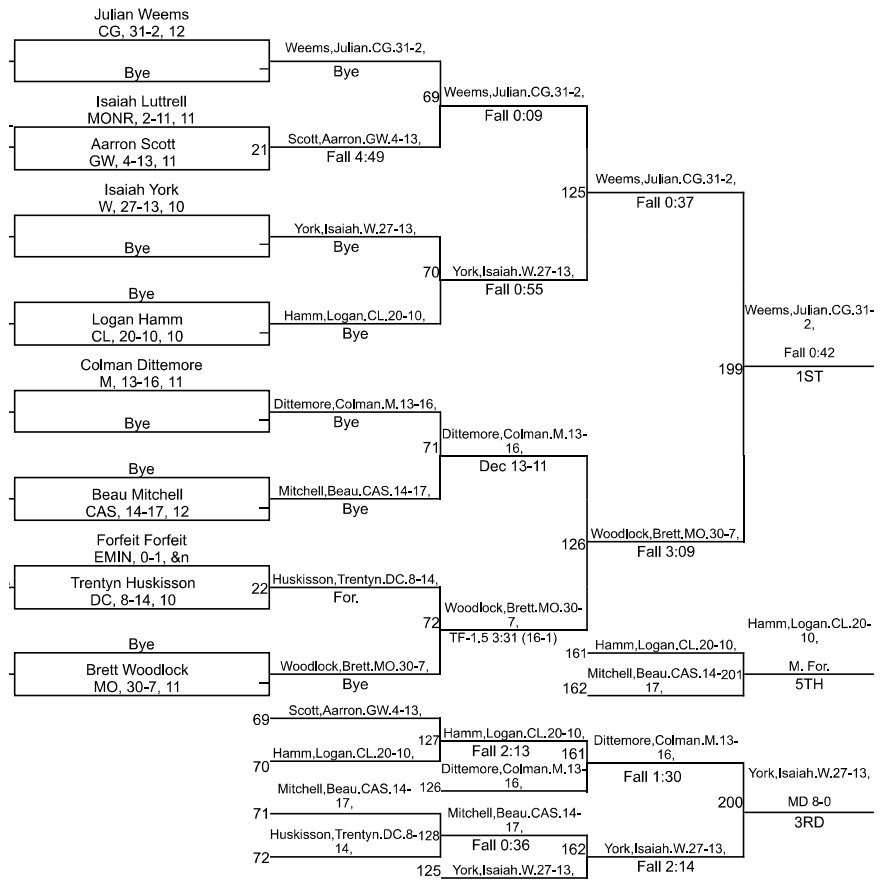

IHSAA Sectional @ Mooresville High School

138

IHSAA Sectional @ Mooresville High School

144

IHSAA Sectional @ Mooresville High School

150

IHSAA Sectional @ Mooresville High School

175