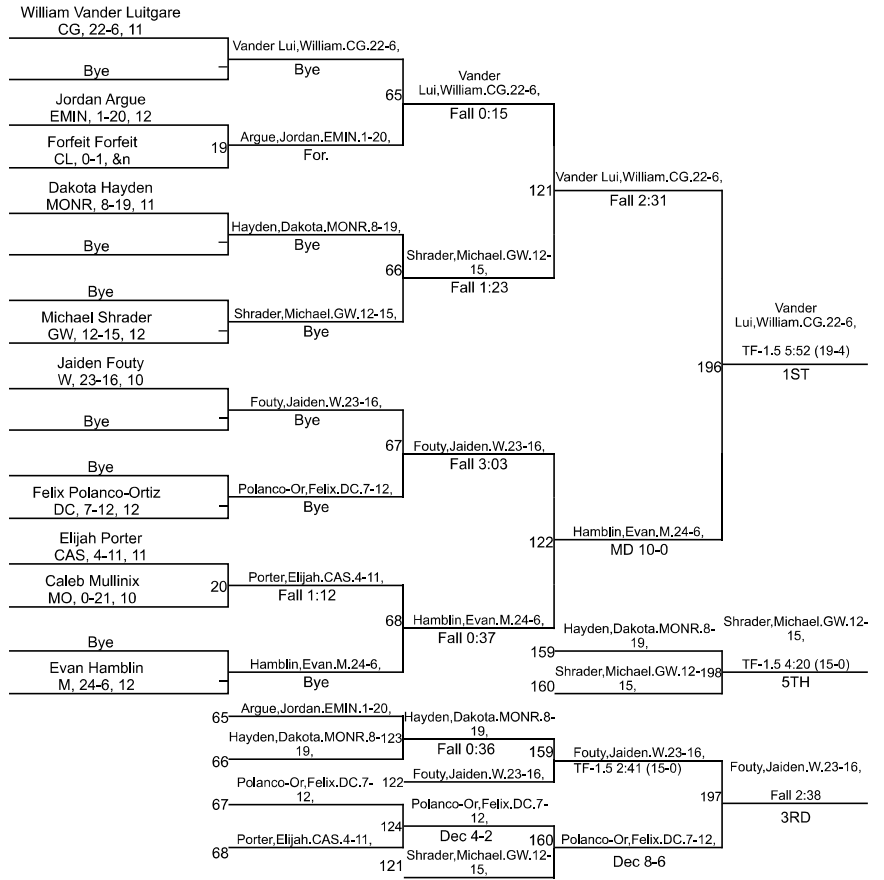

IHSAA Sectional @ Mooresville High School

138

IHSAA Sectional @ Mooresville High School

144

IHSAA Sectional @ Mooresville High School

150

IHSAA Sectional @ Mooresville High School

175