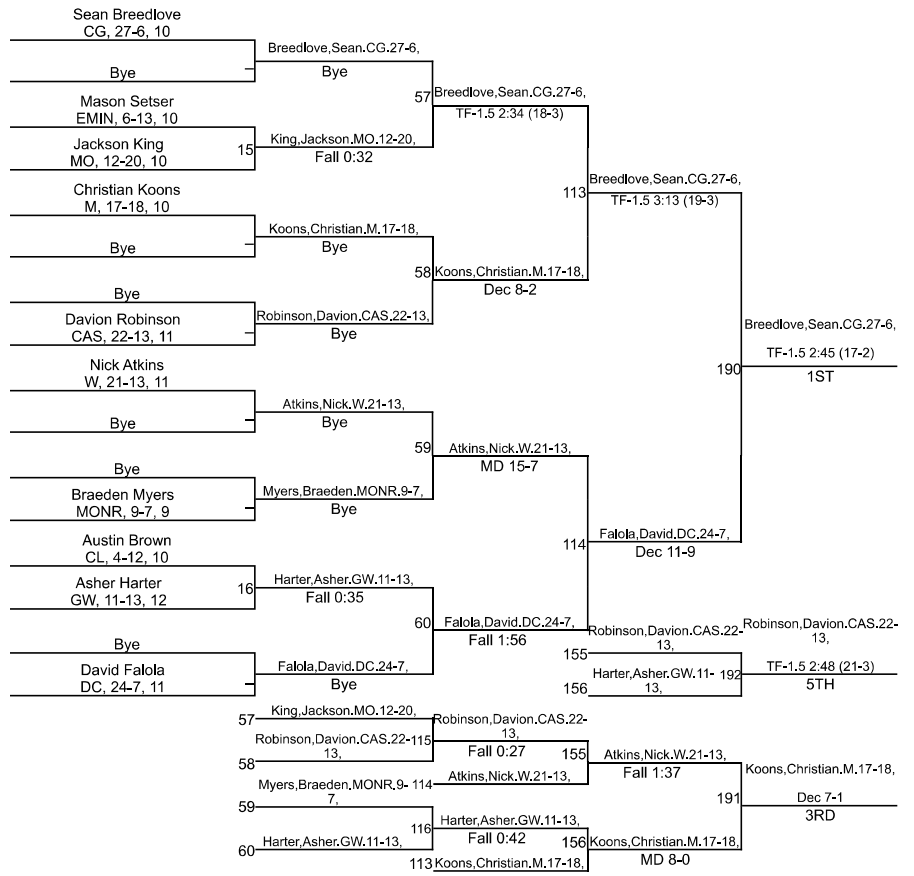

IHSAA Sectional @ Mooresville High School

138

IHSAA Sectional @ Mooresville High School

144

IHSAA Sectional @ Mooresville High School

150

IHSAA Sectional @ Mooresville High School

175