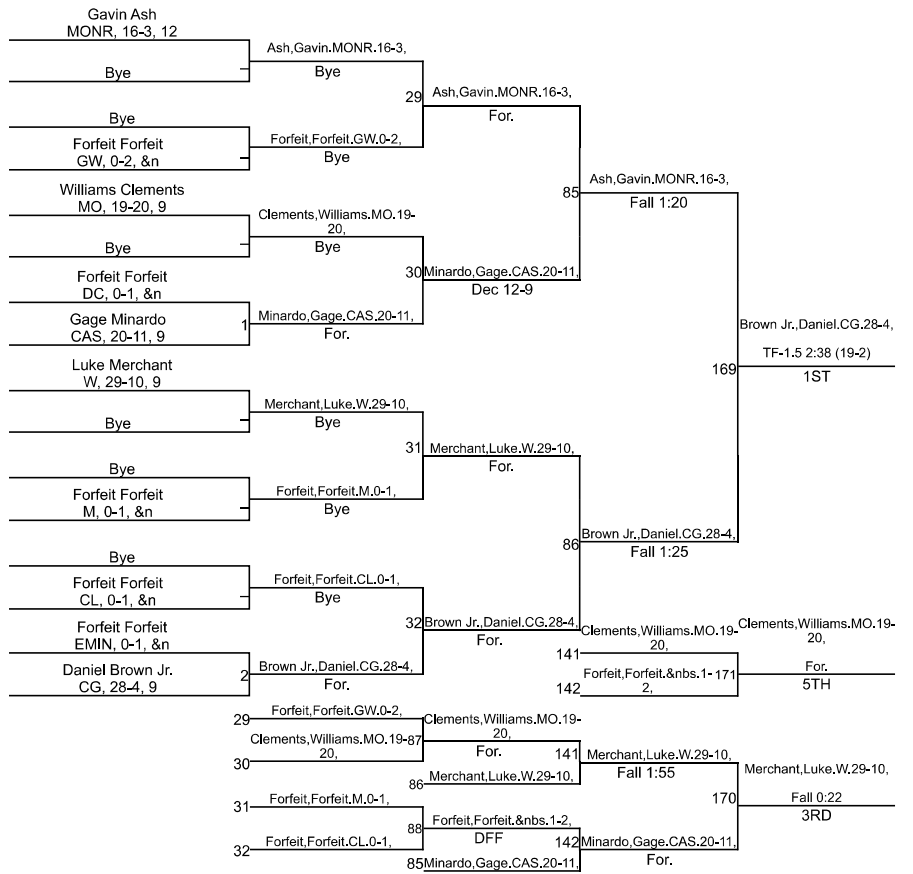

Team Scores

Printed on 02/02/2025 03:49 p.m.

Team Scores		
1	Center Grove	326.0
2	Whiteland	200.5
3	Decatur Central	161.0
4	Martinsville	135.0
5	Cascade	122.0
6	Monrovia	95.5
7	Mooreville	84.5
8	Greenwood	69.0
9	Cloverdale	22.0
10	Eminence	0.0

IHSAA Sectional @ Mooresville High School

106

IHSAA Sectional @ Mooresville High School

113

IHSAA Sectional @ Mooresville High School

120

IHSAA Sectional @ Mooresville High School

126