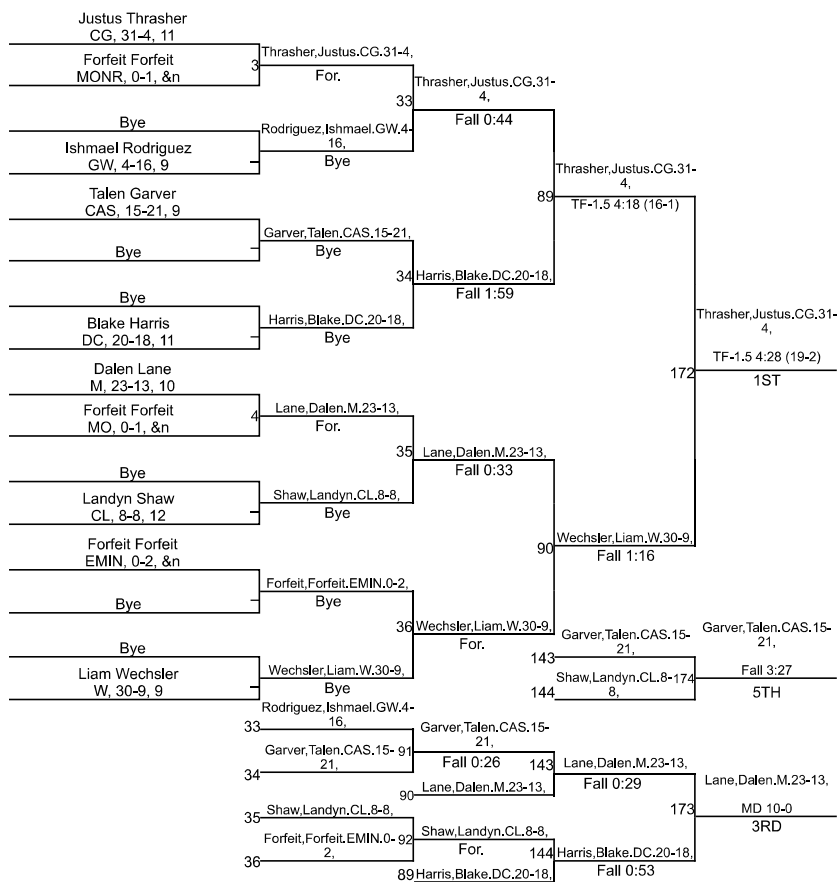

Team Scores

Printed on 02/02/2025 03:49 p.m.

Team Scores		
1	Center Grove	326.0
2	Whiteland	200.5
3	Decatur Central	161.0
4	Martinsville	135.0
5	Cascade	122.0
6	Monrovia	95.5
7	Mooreville	84.5
8	Greenwood	69.0
9	Cloverdale	22.0
10	Eminence	0.0

IHSAA Sectional @ Mooresville High School

106

IHSAA Sectional @ Mooresville High School

113

IHSAA Sectional @ Mooresville High School

120

IHSAA Sectional @ Mooresville High School

126