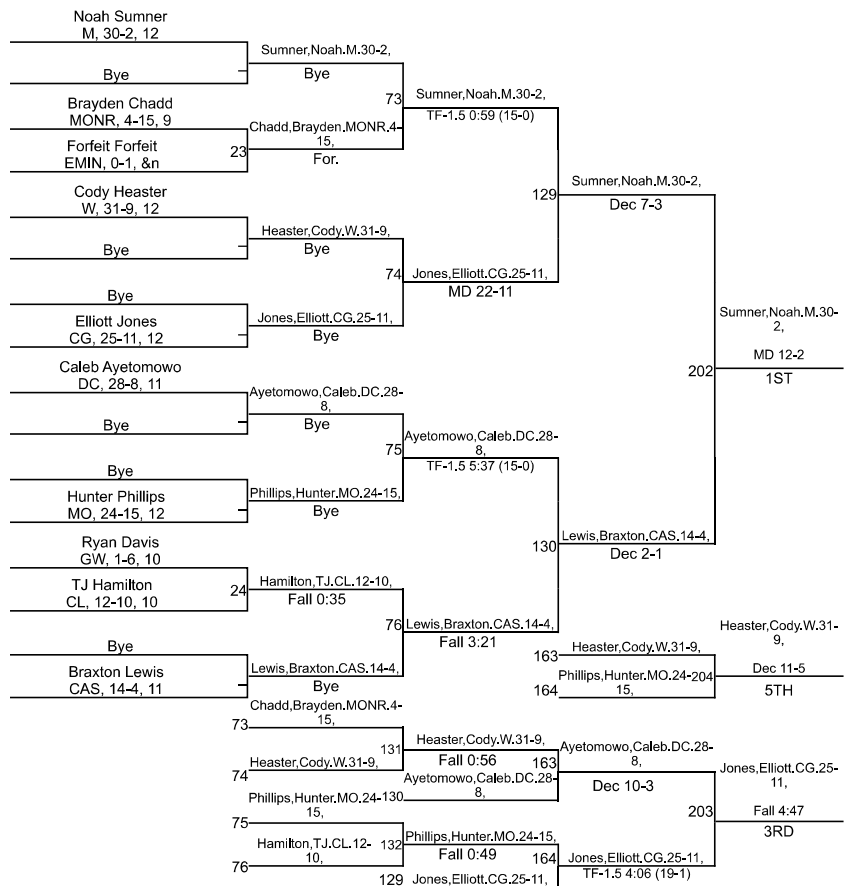

IHSAA Sectional @ Mooresville High School

106

IHSAA Sectional @ Mooresville High School

113

IHSAA Sectional @ Mooresville High School

120

IHSAA Sectional @ Mooresville High School

126

IHSAA Sectional @ Mooresville High School

138

IHSAA Sectional @ Mooresville High School

144

IHSAA Sectional @ Mooresville High School

150

IHSAA Sectional @ Mooresville High School

175

IHSAA Sectional @ Mooresville High School

190

IHSAA Sectional @ Mooresville High School

215