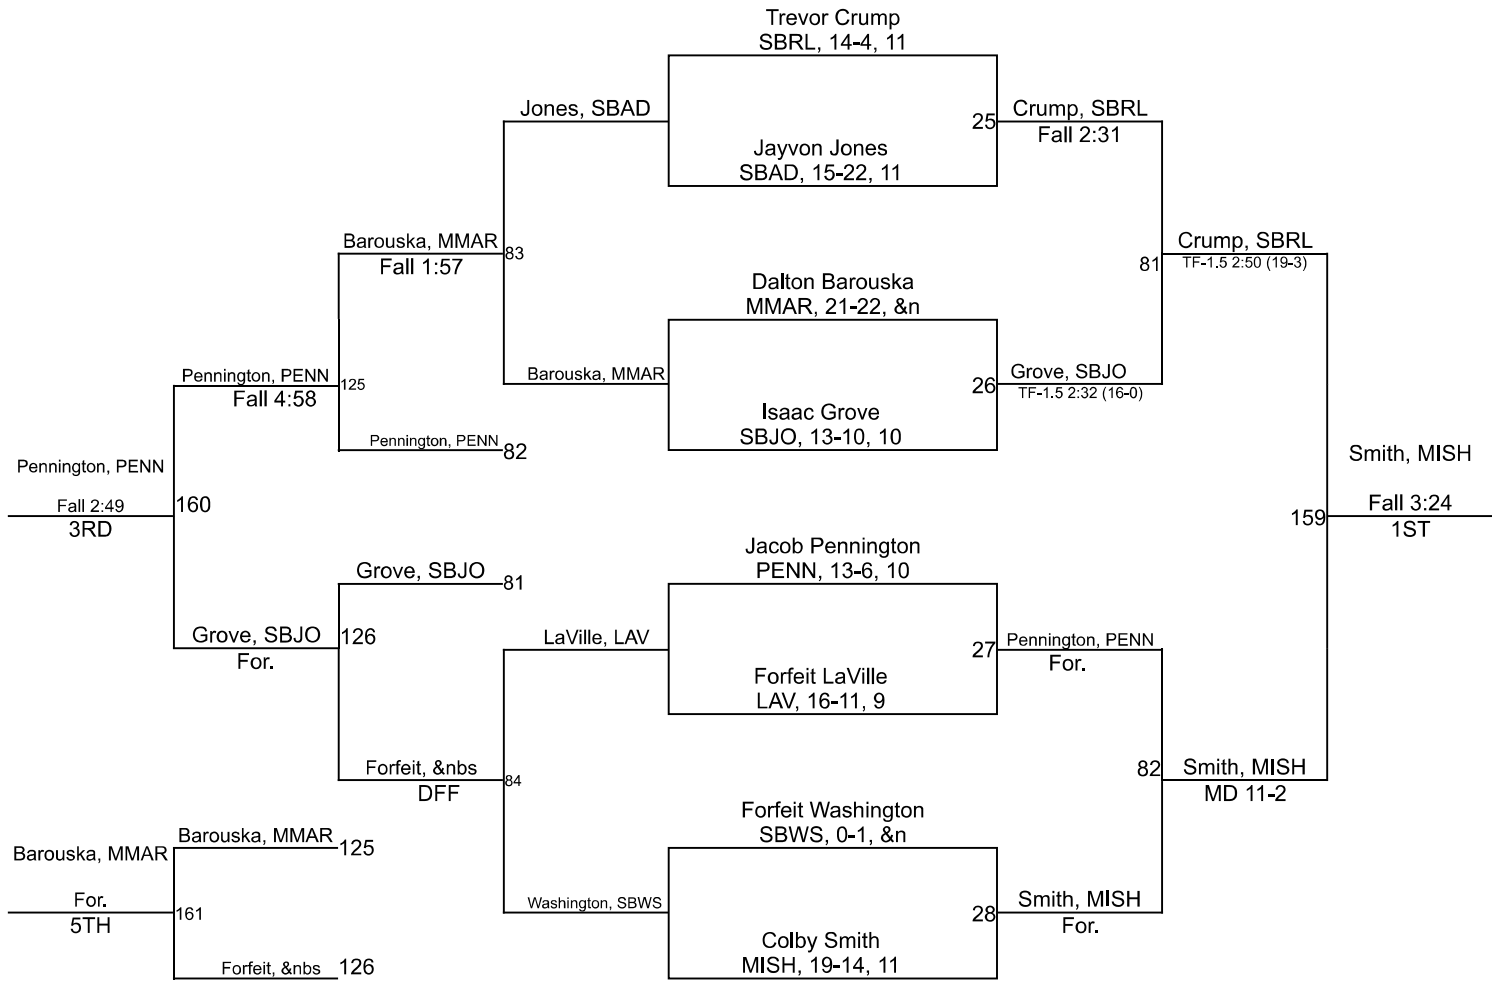

Team Scores

Printed on 02/02/2025 03:38 p.m.

Team Scores		
1	Penn High School	244.5
2	Mishawaka High School	228.5
3	South Bend Riley	183.0
4	South Bend St. Joseph	100.0
5	Mishawaka Marian High School	87.0
6	South Bend Adams	64.5
7	LaVille High School	60.0
8	South Bend Washington High School	32.0

IHSAA Sectional @ Mishawaka High School