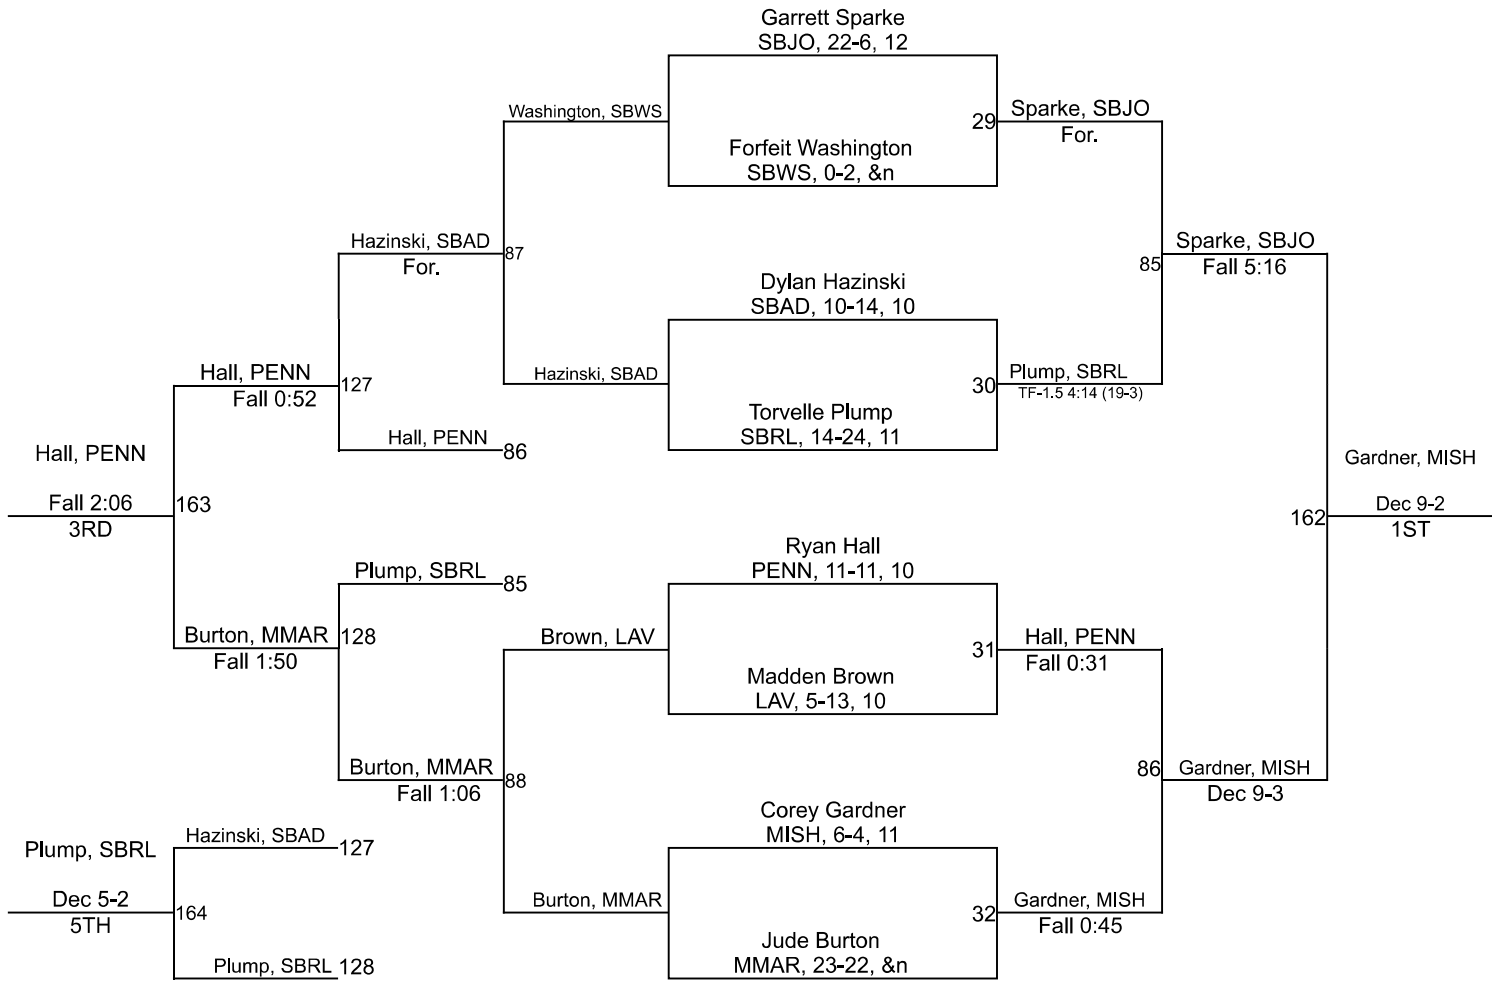

Team Scores

Printed on 02/02/2025 03:38 p.m.

Team Scores		
1	Penn High School	244.5
2	Mishawaka High School	228.5
3	South Bend Riley	183.0
4	South Bend St. Joseph	100.0
5	Mishawaka Marian High School	87.0
6	South Bend Adams	64.5
7	LaVille High School	60.0
8	South Bend Washington High School	32.0

IHSAA Sectional @ Mishawaka High School