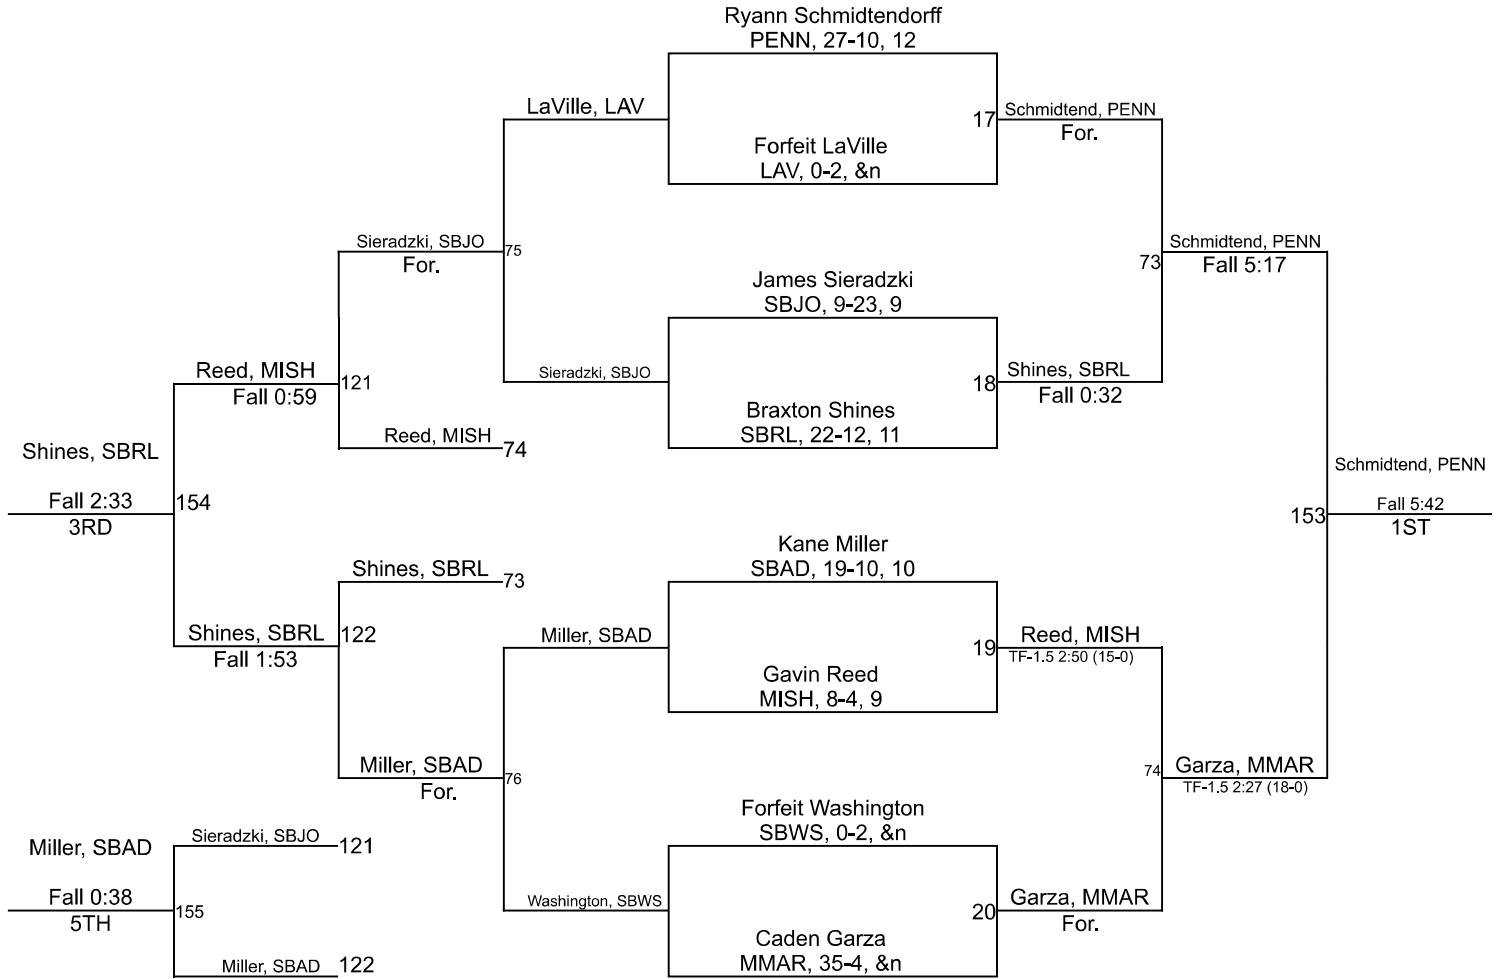

Team Scores

Printed on 02/02/2025 03:38 p.m.

Team Scores		
1	Penn High School	244.5
2	Mishawaka High School	228.5
3	South Bend Riley	183.0
4	South Bend St. Joseph	100.0
5	Mishawaka Marian High School	87.0
6	South Bend Adams	64.5
7	LaVille High School	60.0
8	South Bend Washington High School	32.0

IHSAA Sectional @ Mishawaka High School