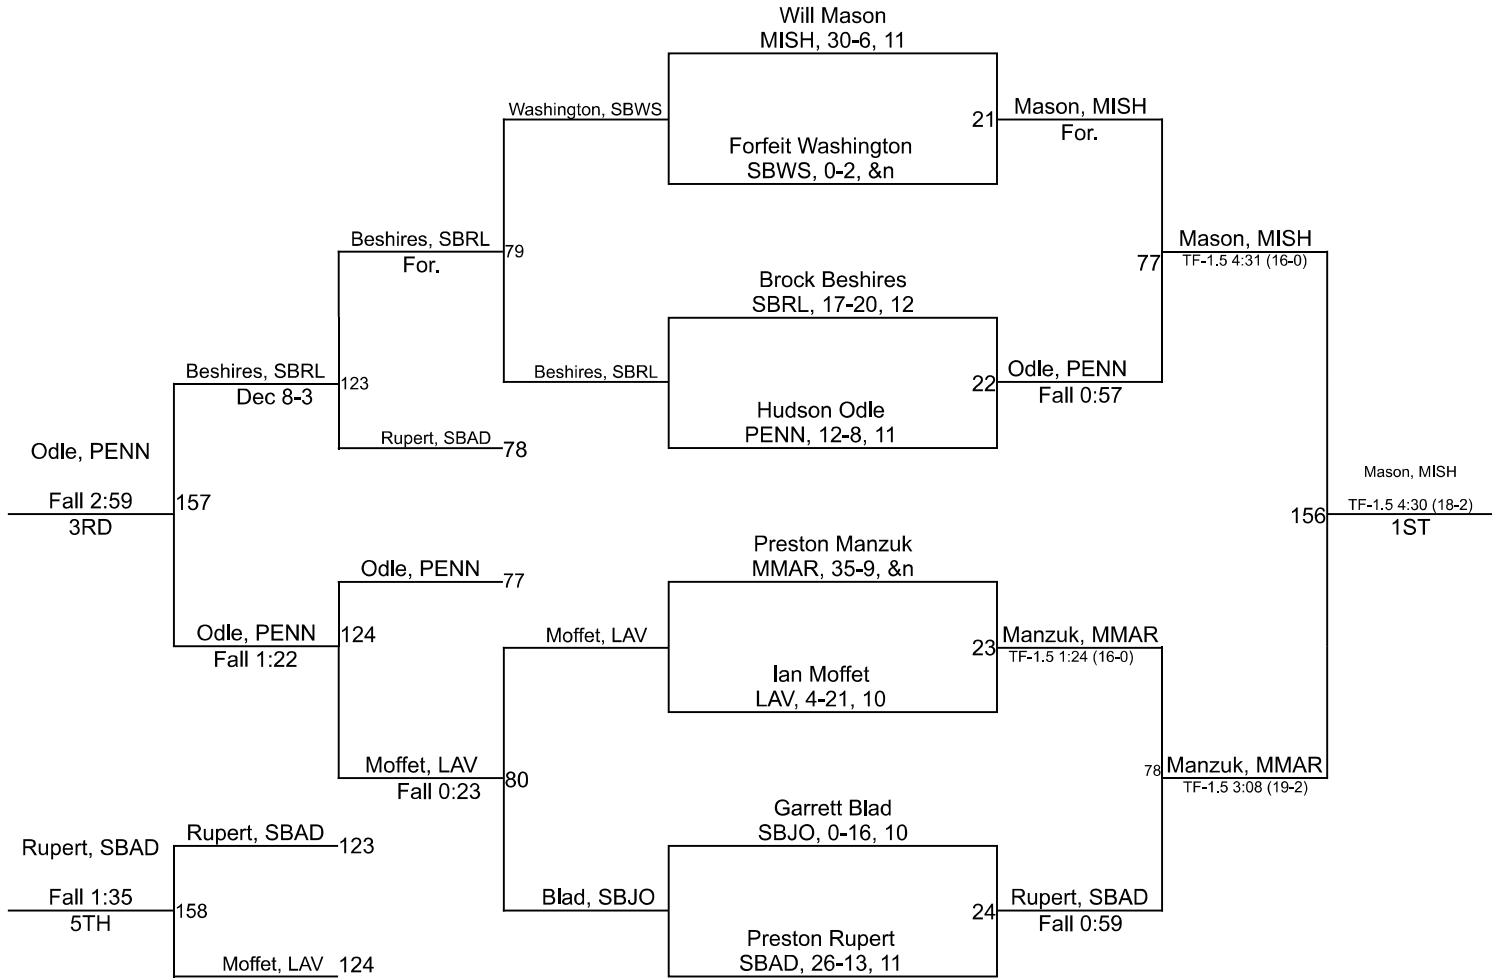

Team Scores

Printed on 02/02/2025 03:38 p.m.

Team Scores		
1	Penn High School	244.5
2	Mishawaka High School	228.5
3	South Bend Riley	183.0
4	South Bend St. Joseph	100.0
5	Mishawaka Marian High School	87.0
6	South Bend Adams	64.5
7	LaVille High School	60.0
8	South Bend Washington High School	32.0

IHSAA Sectional @ Mishawaka High School