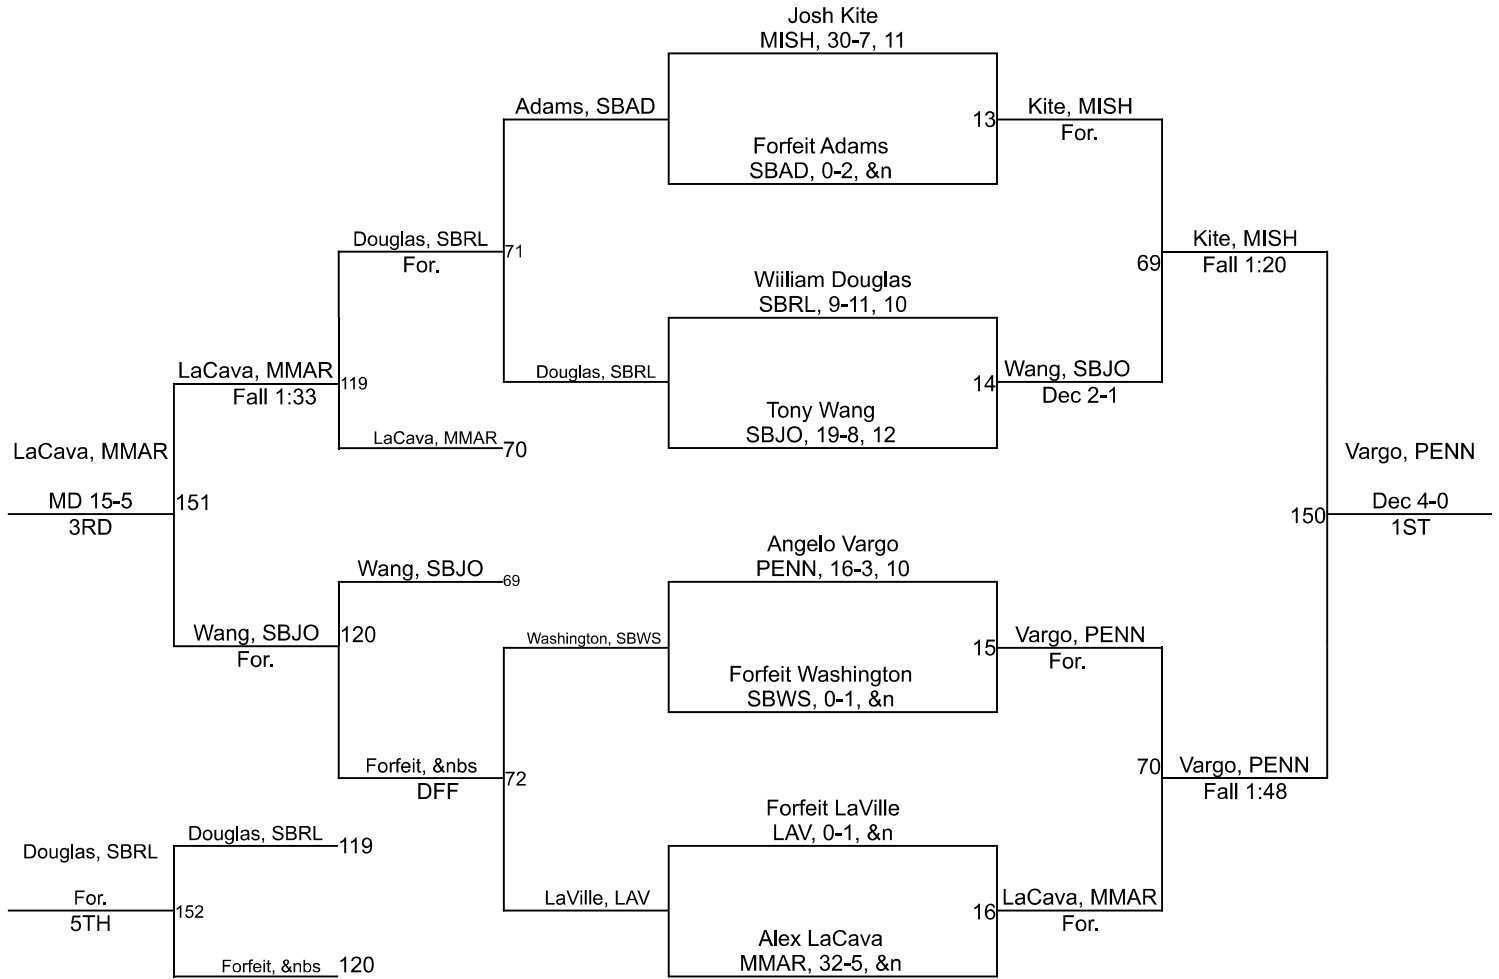

Team Scores

Printed on 02/02/2025 03:38 p.m.

Team Scores		
1	Penn High School	244.5
2	Mishawaka High School	228.5
3	South Bend Riley	183.0
4	South Bend St. Joseph	100.0
5	Mishawaka Marian High School	87.0
6	South Bend Adams	64.5
7	LaVille High School	60.0
8	South Bend Washington High School	32.0

IHSAA Sectional @ Mishawaka High School