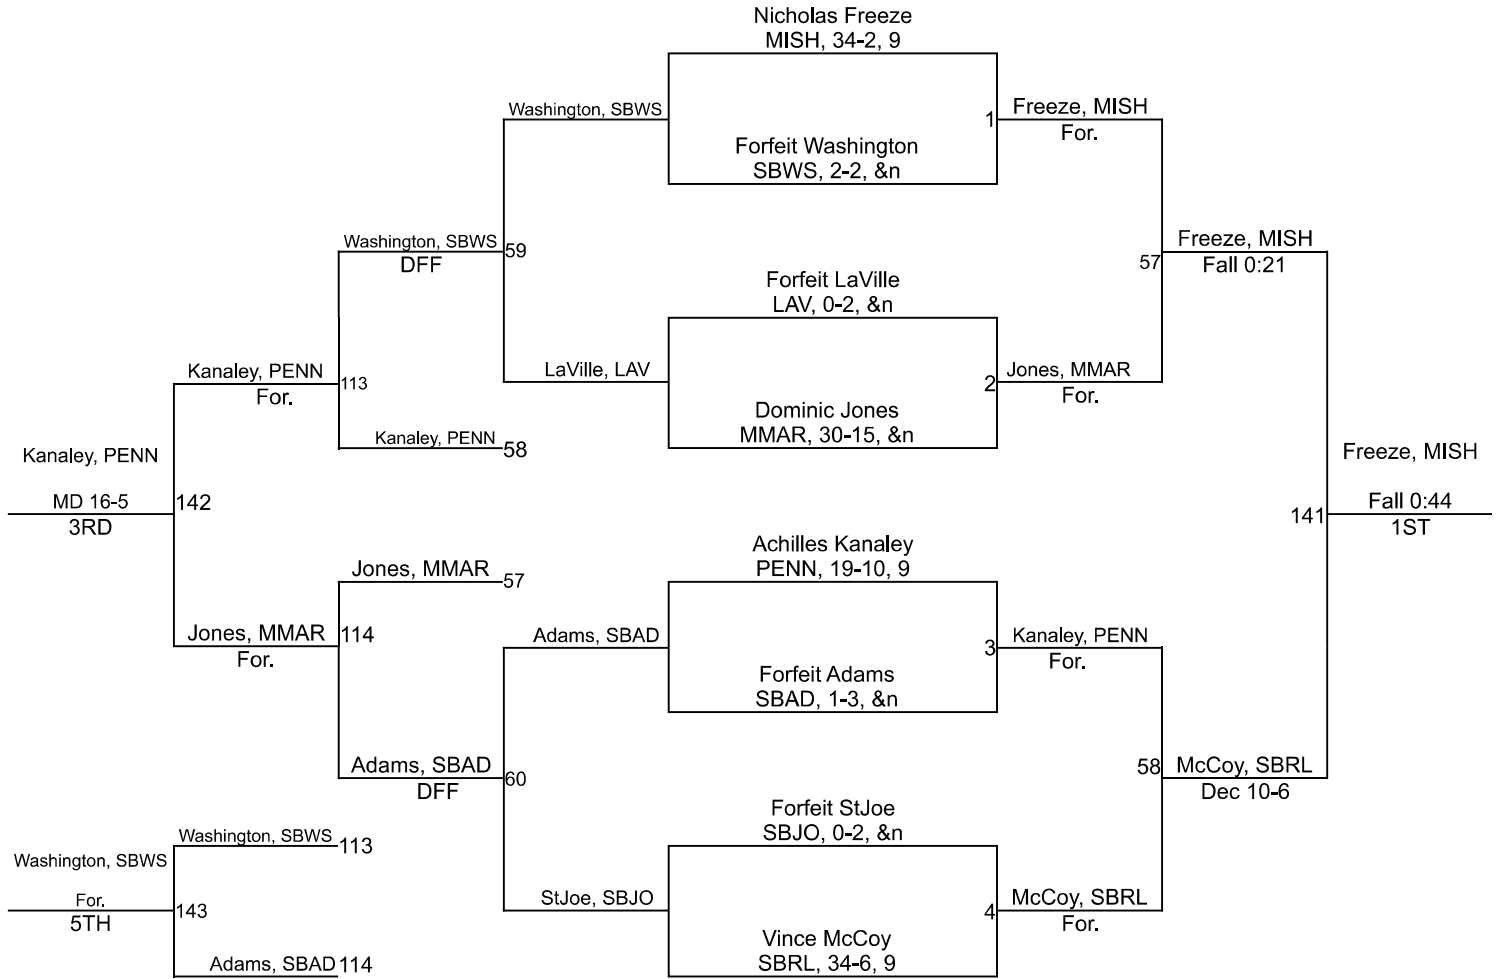

Team Scores

Printed on 02/02/2025 03:38 p.m.

Team Scores		
1	Penn High School	244.5
2	Mishawaka High School	228.5
3	South Bend Riley	183.0
4	South Bend St. Joseph	100.0
5	Mishawaka Marian High School	87.0
6	South Bend Adams	64.5
7	LaVille High School	60.0
8	South Bend Washington High School	32.0

IHSAA Sectional @ Mishawaka High School