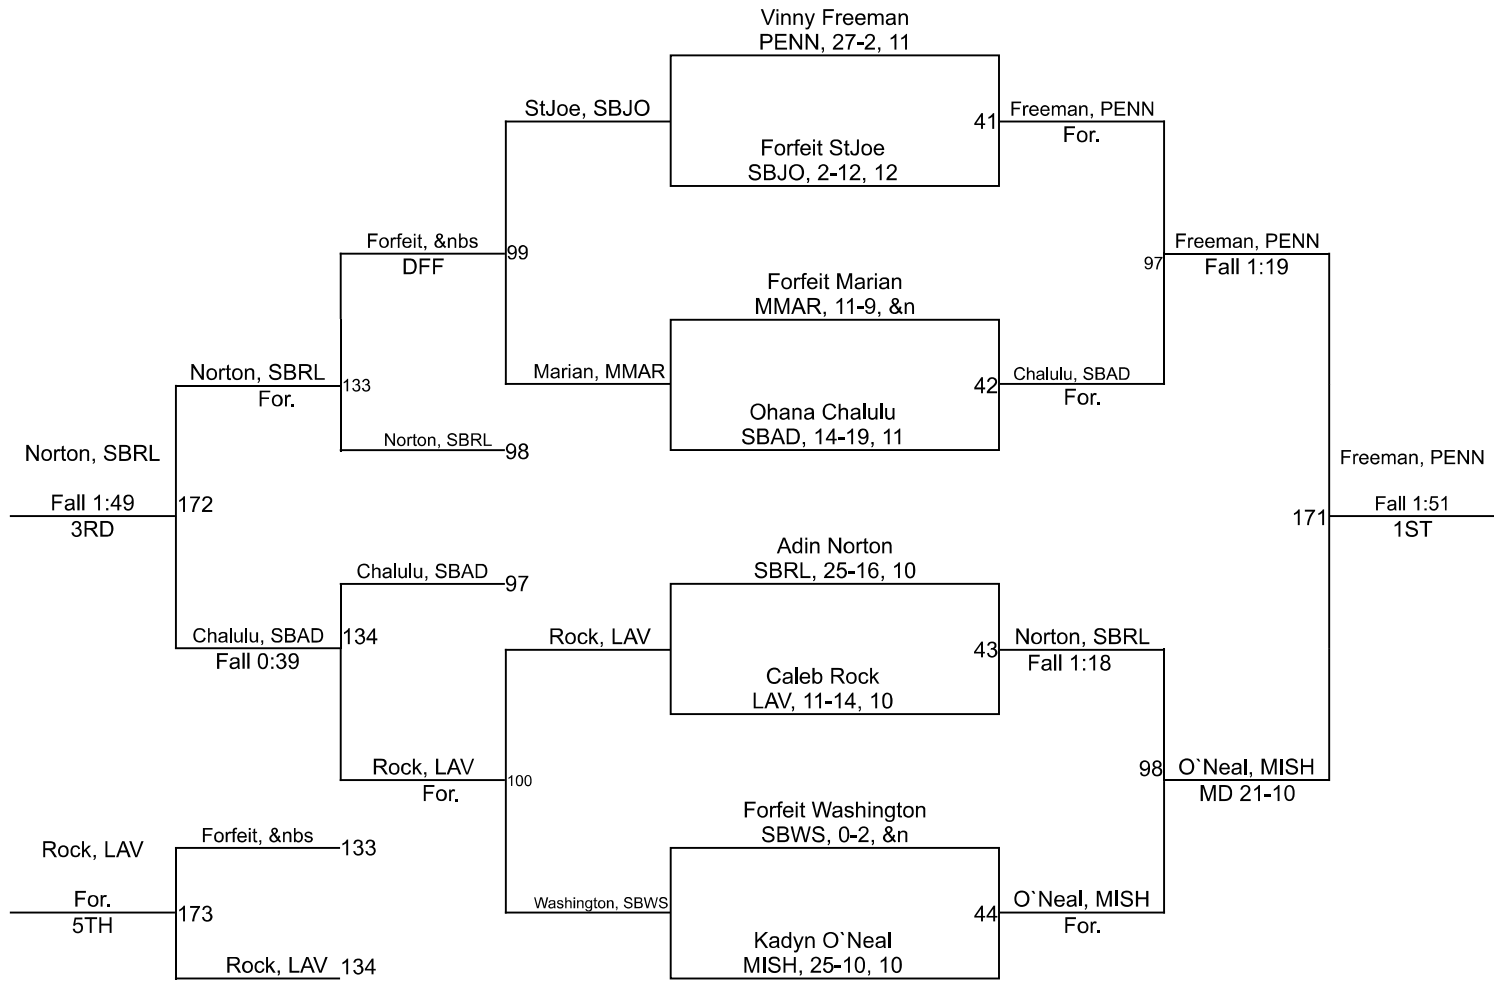

Team Scores

Printed on 02/02/2025 03:38 p.m.

Team Scores		
1	Penn High School	244.5
2	Mishawaka High School	228.5
3	South Bend Riley	183.0
4	South Bend St. Joseph	100.0
5	Mishawaka Marian High School	87.0
6	South Bend Adams	64.5
7	LaVille High School	60.0
8	South Bend Washington High School	32.0

IHSAA Sectional @ Mishawaka High School