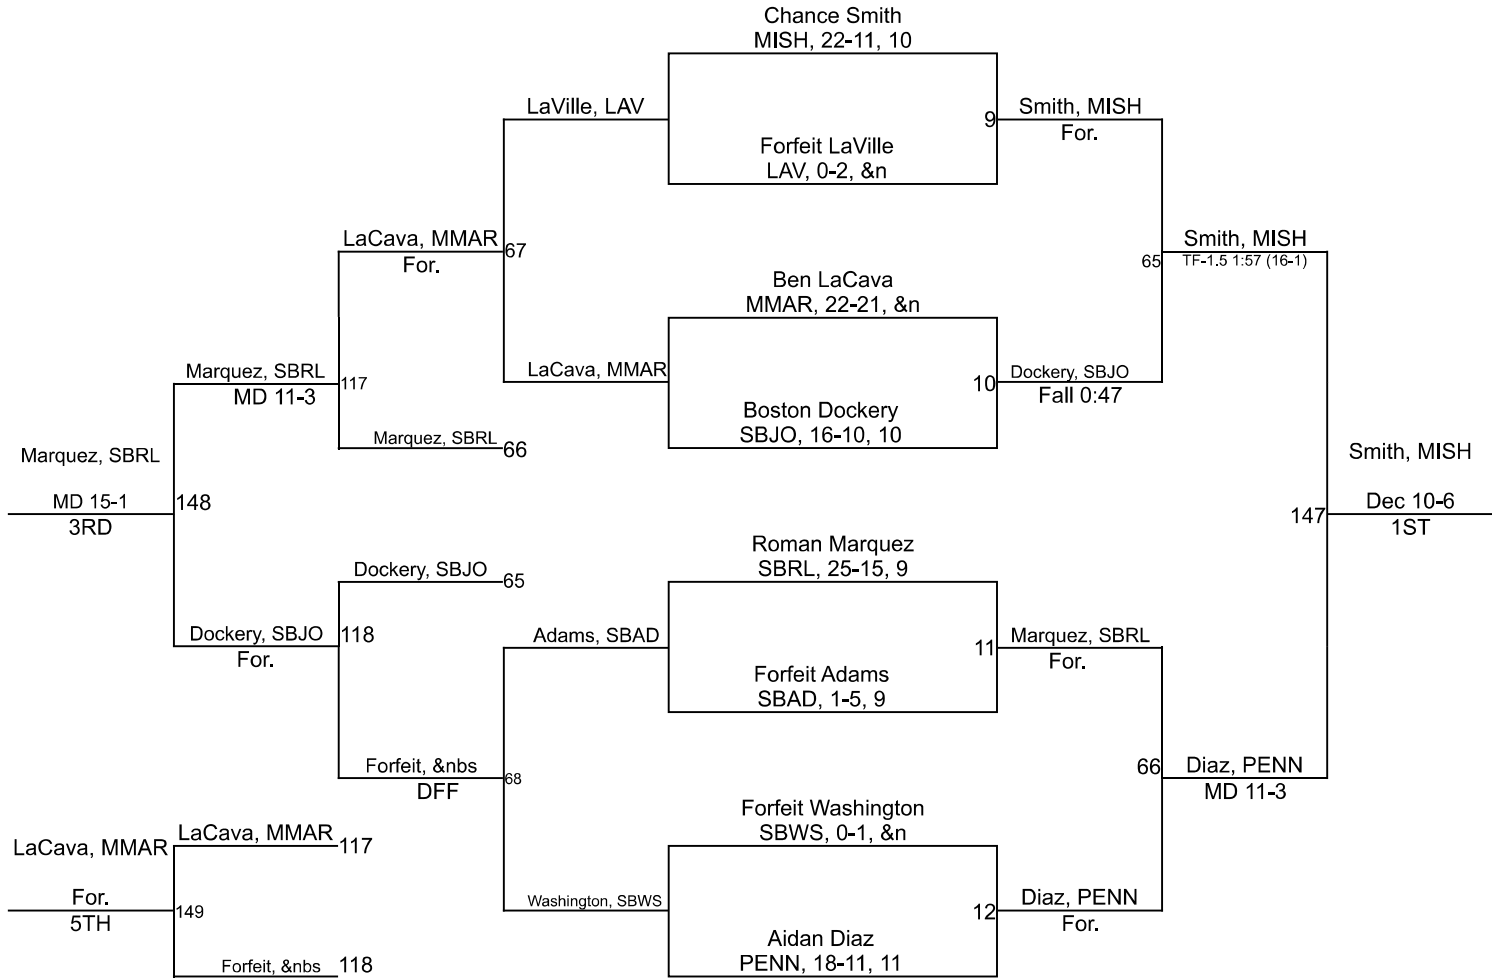

Team Scores

Printed on 02/02/2025 03:38 p.m.

Team Scores		
1	Penn High School	244.5
2	Mishawaka High School	228.5
3	South Bend Riley	183.0
4	South Bend St. Joseph	100.0
5	Mishawaka Marian High School	87.0
6	South Bend Adams	64.5
7	LaVille High School	60.0
8	South Bend Washington High School	32.0

IHSAA Sectional @ Mishawaka High School