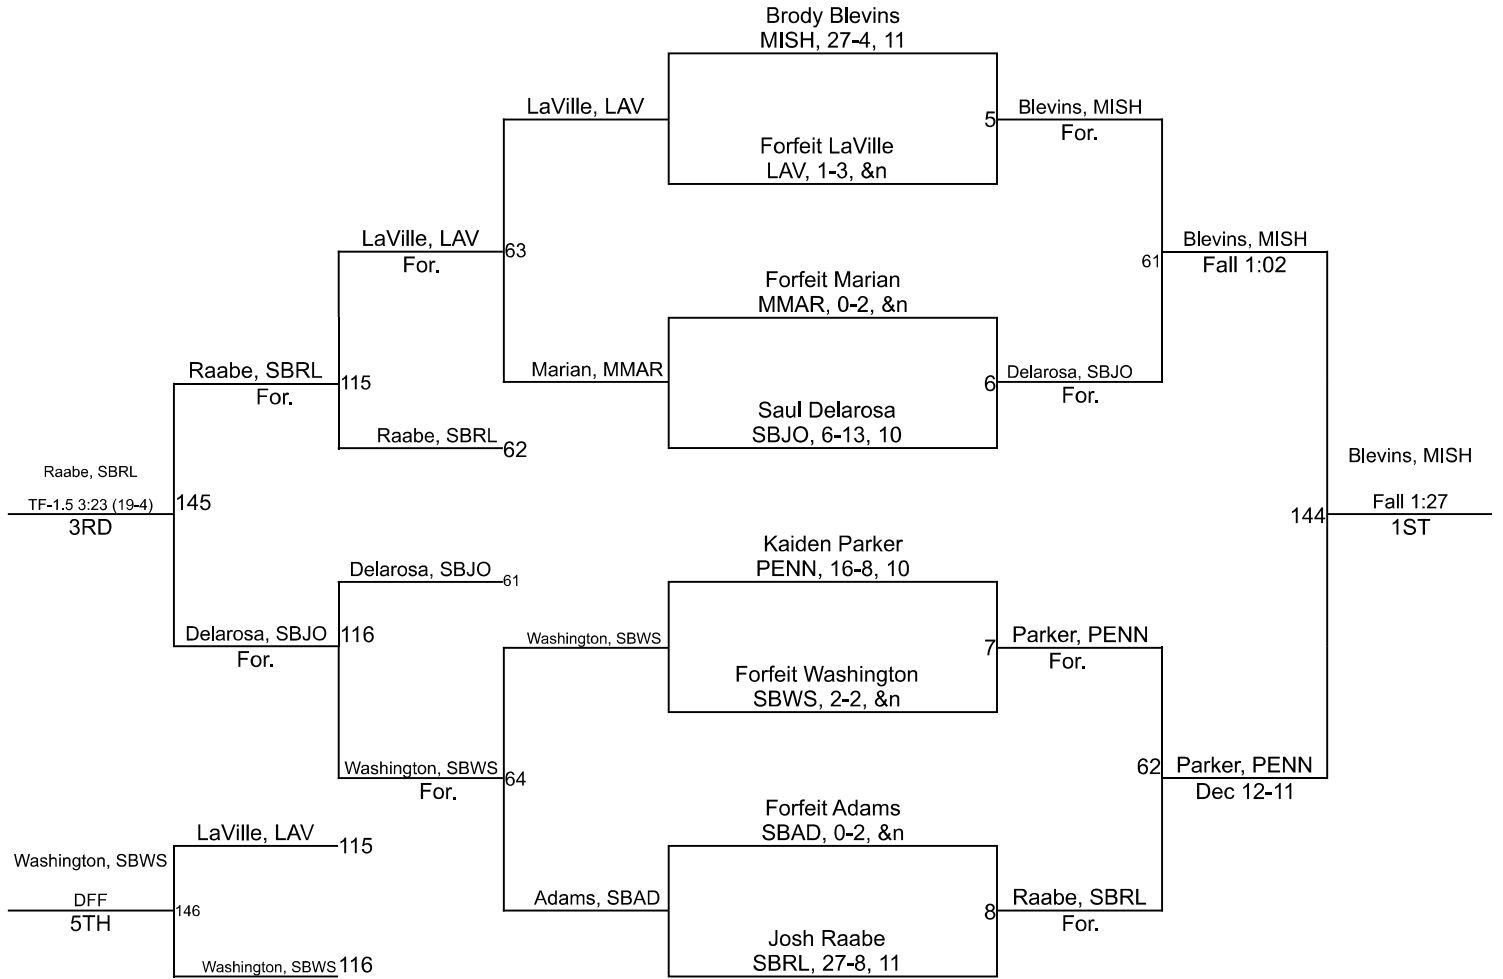

Team Scores

Printed on 02/02/2025 03:38 p.m.

Team Scores		
1	Penn High School	244.5
2	Mishawaka High School	228.5
3	South Bend Riley	183.0
4	South Bend St. Joseph	100.0
5	Mishawaka Marian High School	87.0
6	South Bend Adams	64.5
7	LaVille High School	60.0
8	South Bend Washington High School	32.0

IHSAA Sectional @ Mishawaka High School