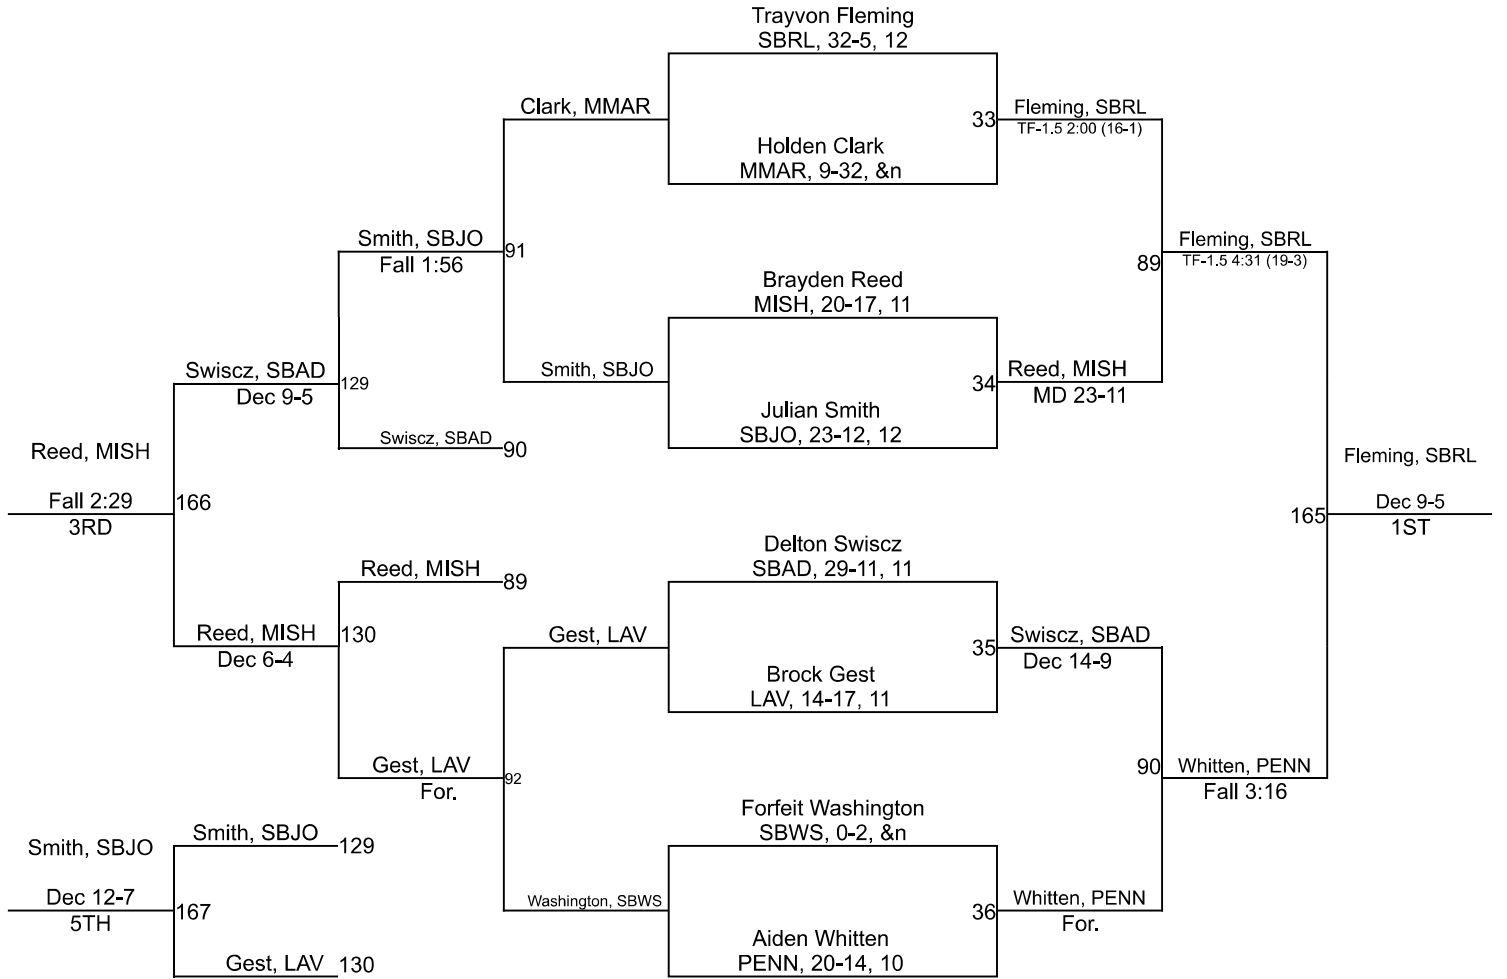

Team Scores

Printed on 02/02/2025 03:38 p.m.

Team Scores		
1	Penn High School	244.5
2	Mishawaka High School	228.5
3	South Bend Riley	183.0
4	South Bend St. Joseph	100.0
5	Mishawaka Marian High School	87.0
6	South Bend Adams	64.5
7	LaVille High School	60.0
8	South Bend Washington High School	32.0

IHSAA Sectional @ Mishawaka High School