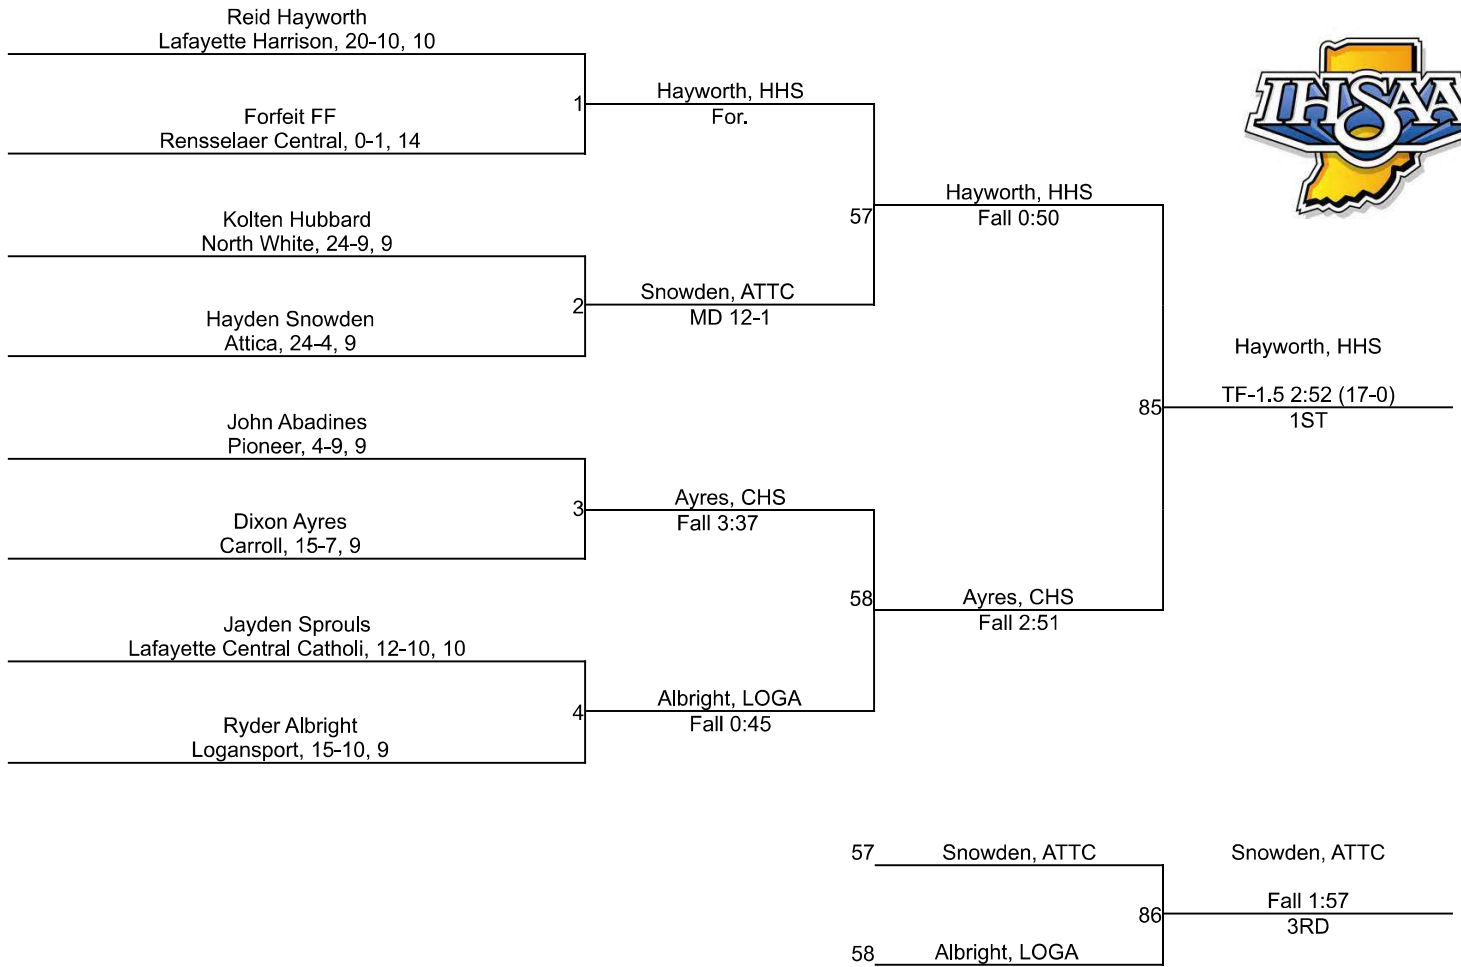

Team Scores

Printed on 02/15/2025 11:55 a.m.

Team Scores		
1	Lafayette Harrison	161.0
2	Rensselaer Central	108.0
3	Benton Central	65.0
4	North White	63.5
5	Seeger	48.5
6	Lafayette Jeff	42.5
7	Faith Christian	41.5
8	Logansport	41.0
9	West Central	37.5
10	McCutcheon	36.0
11	West Lafayette	35.0
12	Tri-County	31.0
13	Frontier	21.0
14	Attica	18.0
14	Carroll	18.0
16	Lafayette Central Catholic	13.0
16	Pioneer	13.0
18	Delphi	8.0
18	Twin Lakes	8.0

IHSAA Regional @ Logansport Community High School

106

IHSAA Regional @ Logansport Community High School

113

IHSAA Regional @ Logansport Community High School

120

IHSAA Regional @ Logansport Community High School