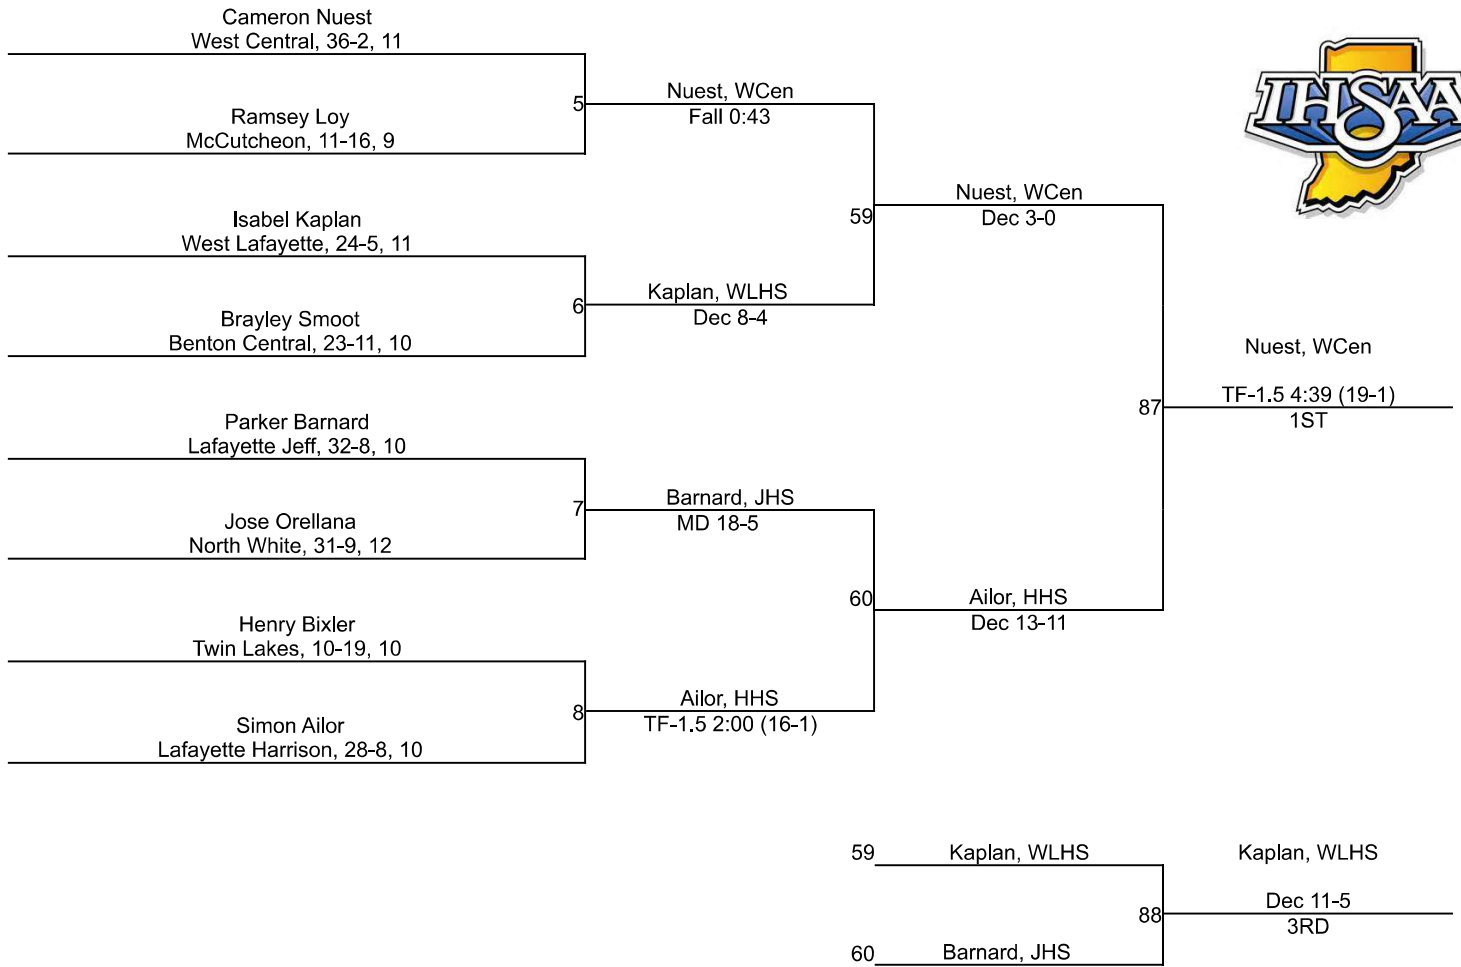

IHSAA Regional @ Logansport Community High School

113