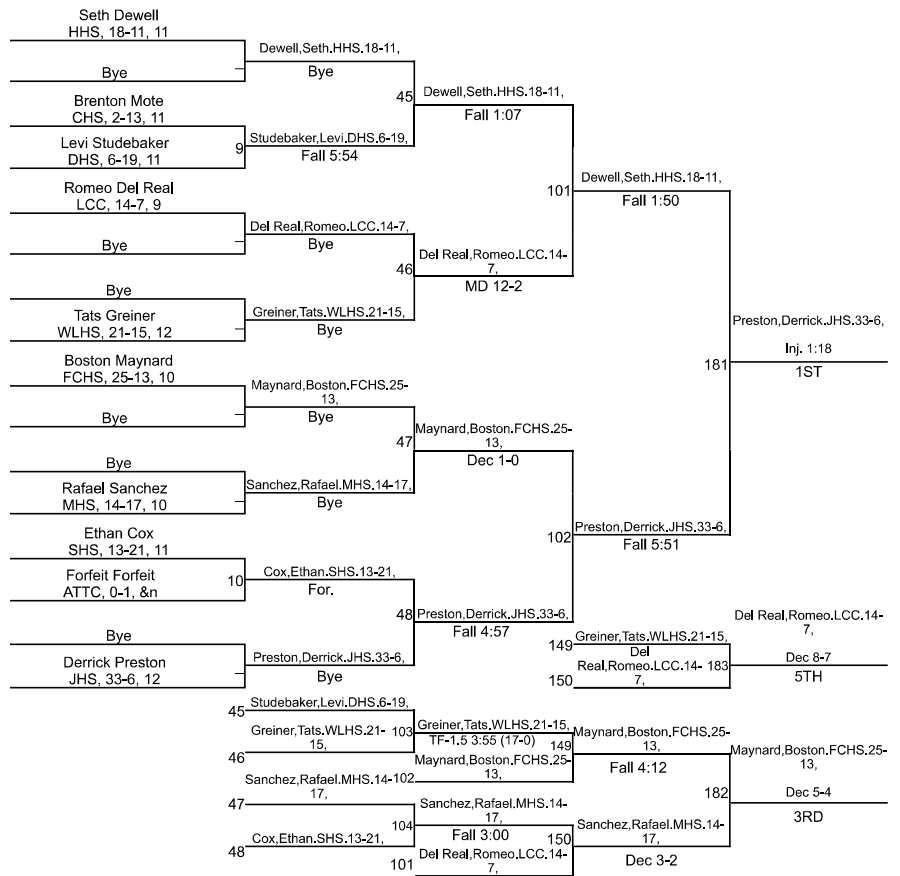

IHSAA Sectional @ Lafayette Jefferson High School

132