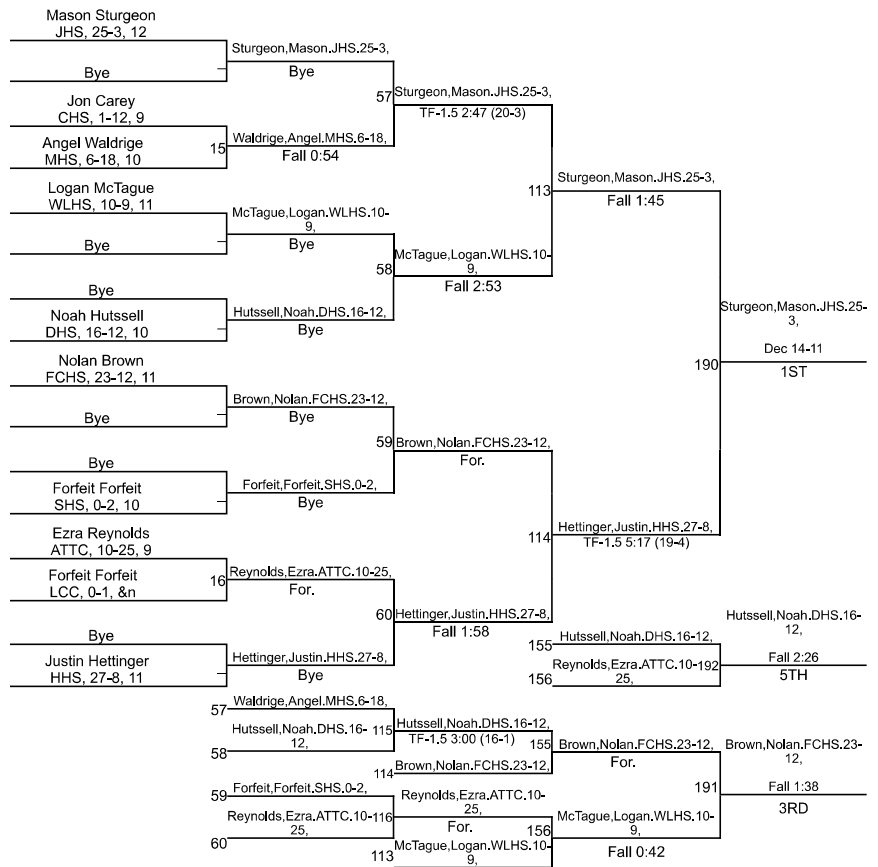

# IHSAA Sectional @ Lafayette Jefferson High School

132

# IHSAA Sectional @ Lafayette Jefferson High School

144

# IHSAA Sectional @ Lafayette Jefferson High School

150