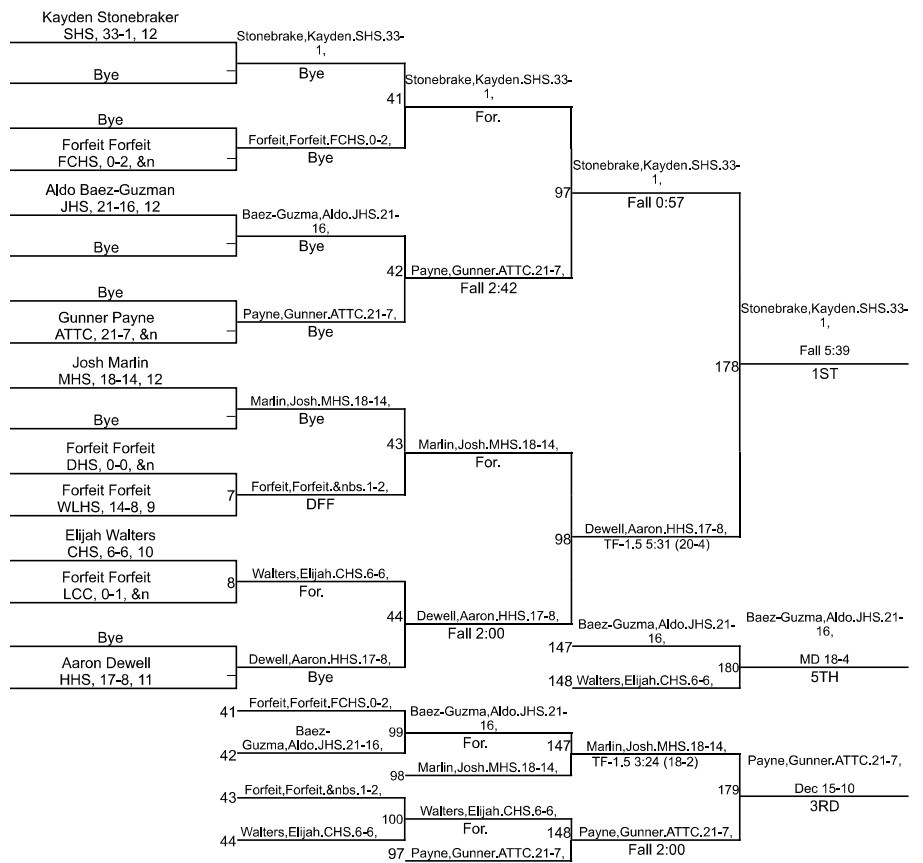

# IHSAA Sectional @ Lafayette Jefferson High School

113

# IHSAA Sectional @ Lafayette Jefferson High School

126