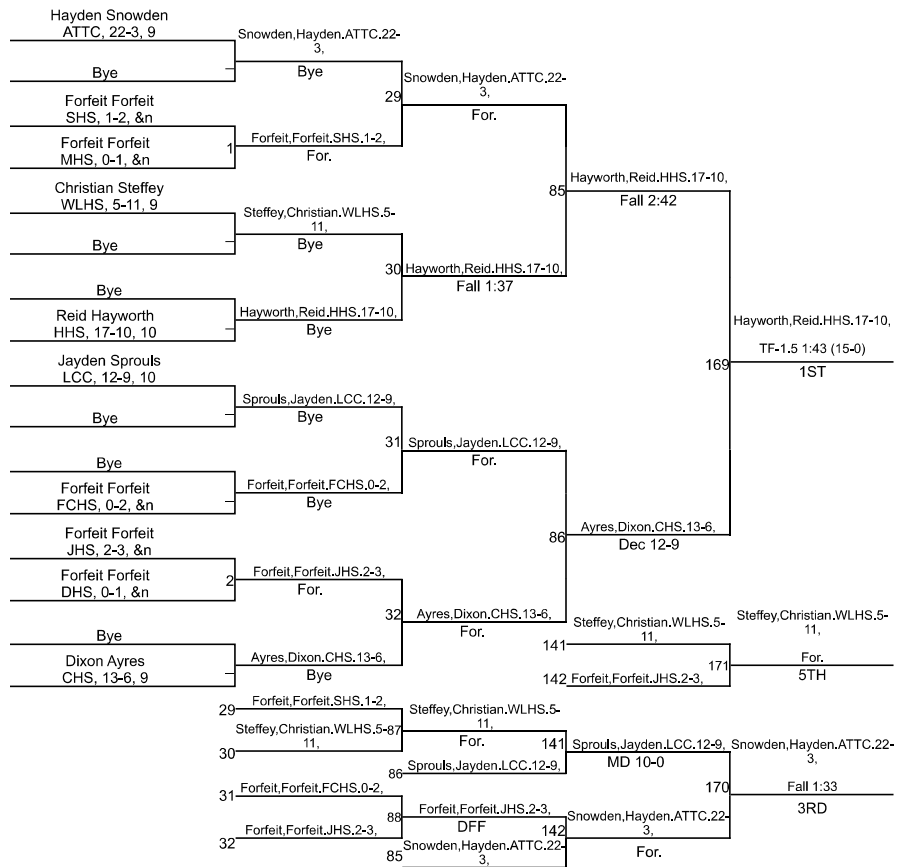

# IHSAA Sectional @ Lafayette Jefferson High School

113