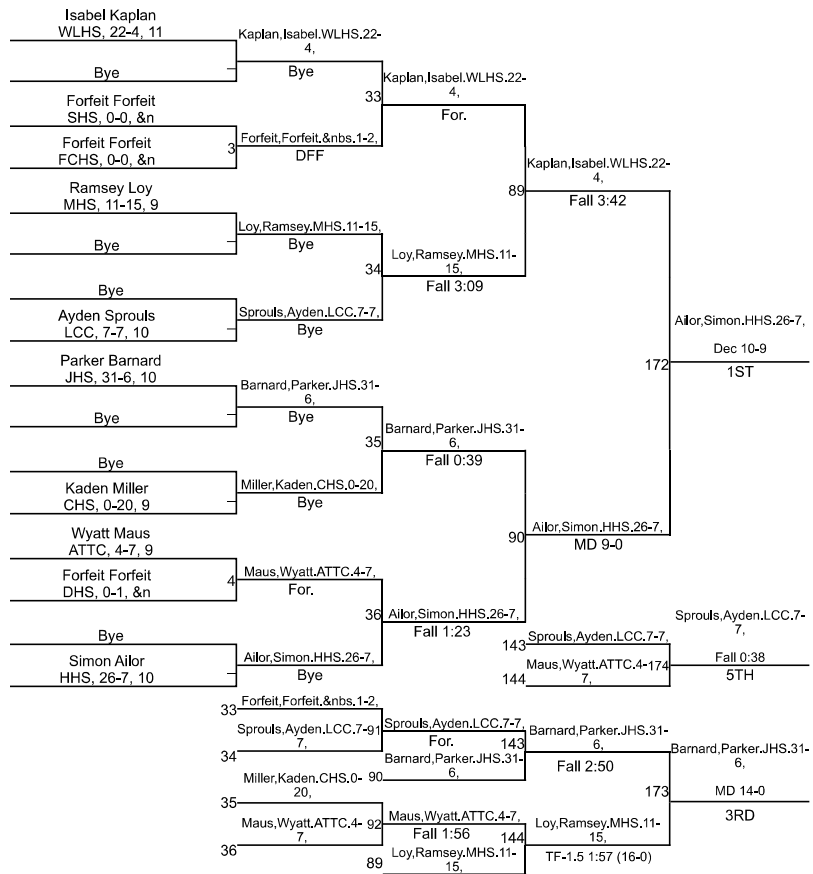

# IHSAA Sectional @ Lafayette Jefferson High School

113