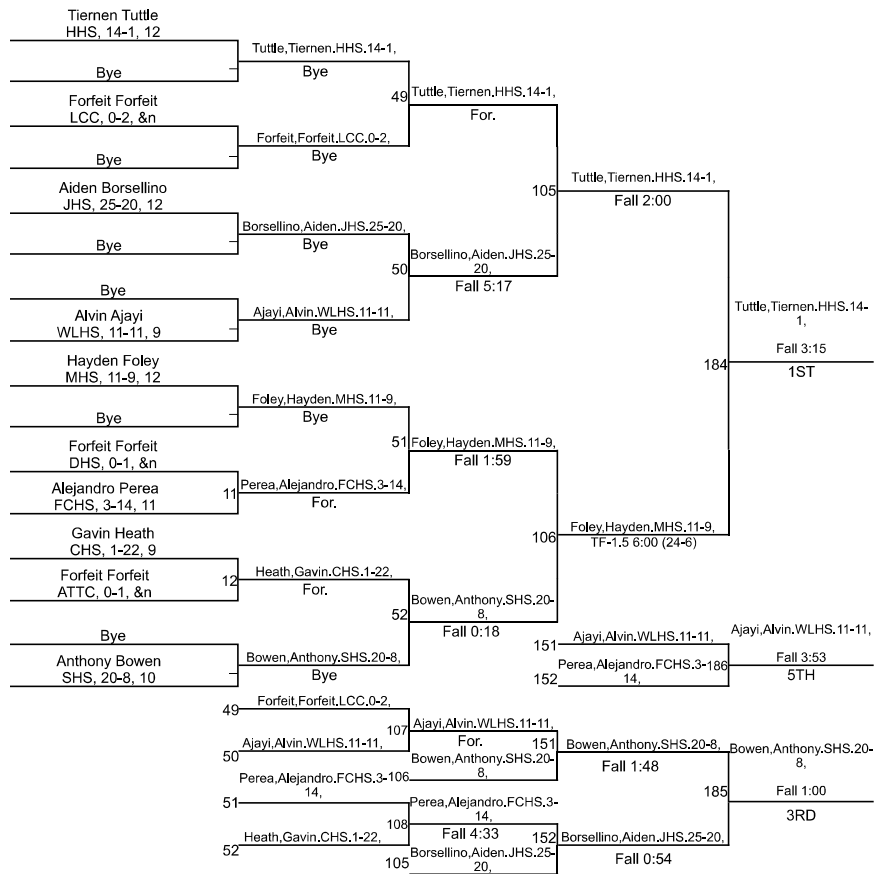

# IHSAA Sectional @ Lafayette Jefferson High School

113

# IHSAA Sectional @ Lafayette Jefferson High School

126

# IHSAA Sectional @ Lafayette Jefferson High School

132