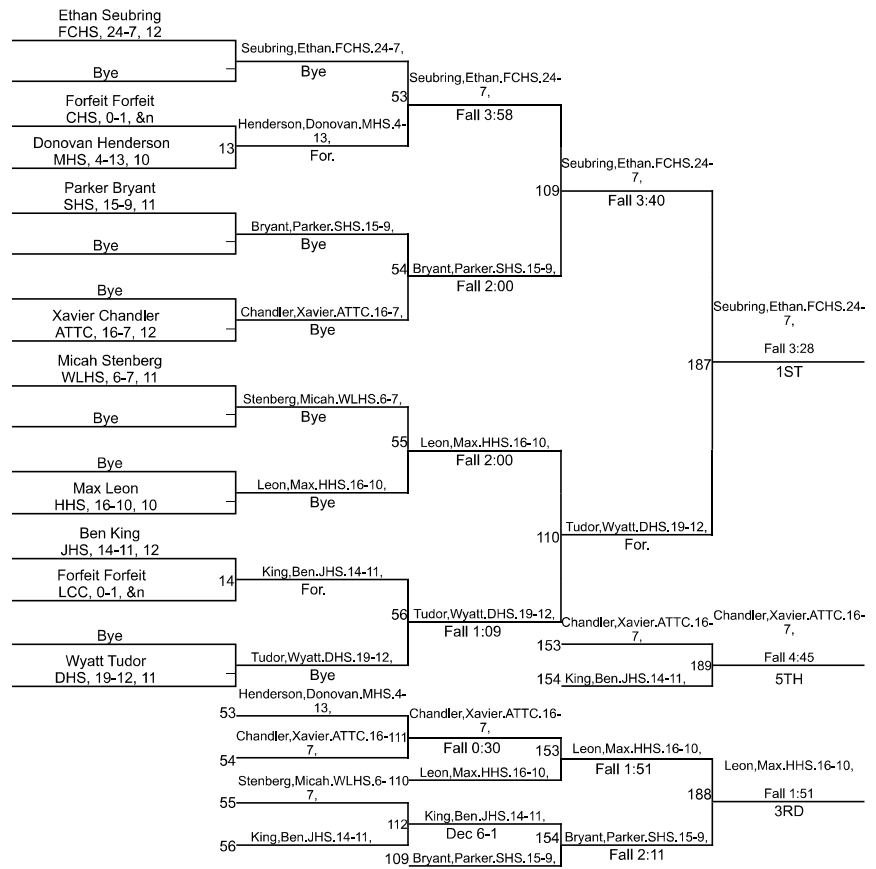

# IHSAA Sectional @ Lafayette Jefferson High School

132

# IHSAA Sectional @ Lafayette Jefferson High School

144