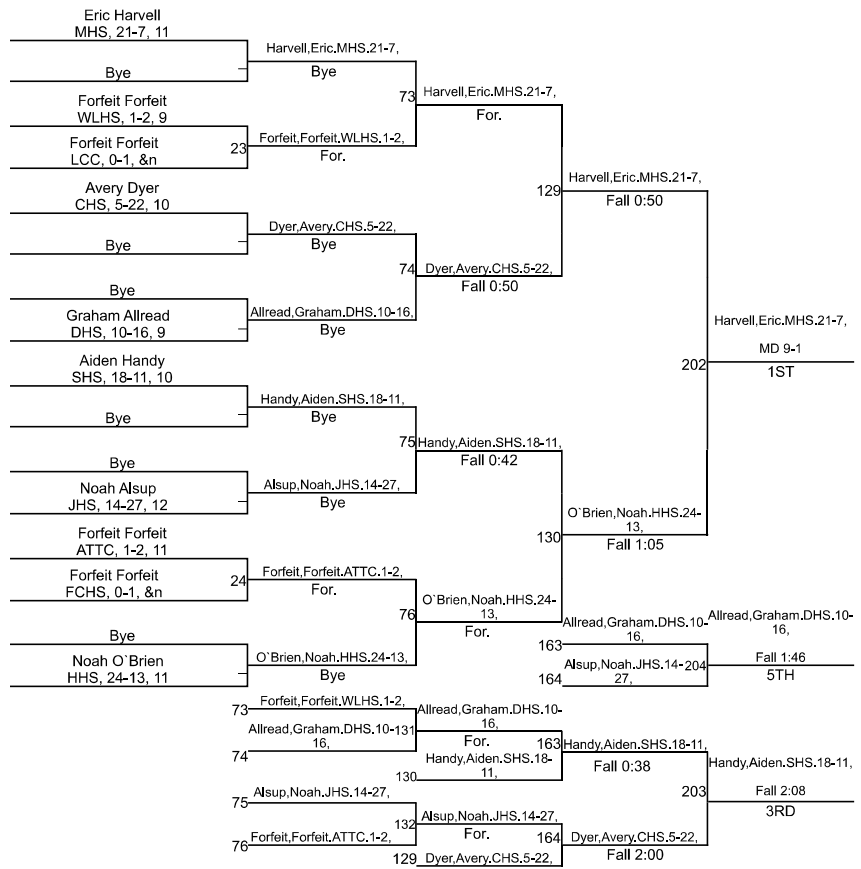

# IHSAA Sectional @ Lafayette Jefferson High School

150

# IHSAA Sectional @ Lafayette Jefferson High School

190