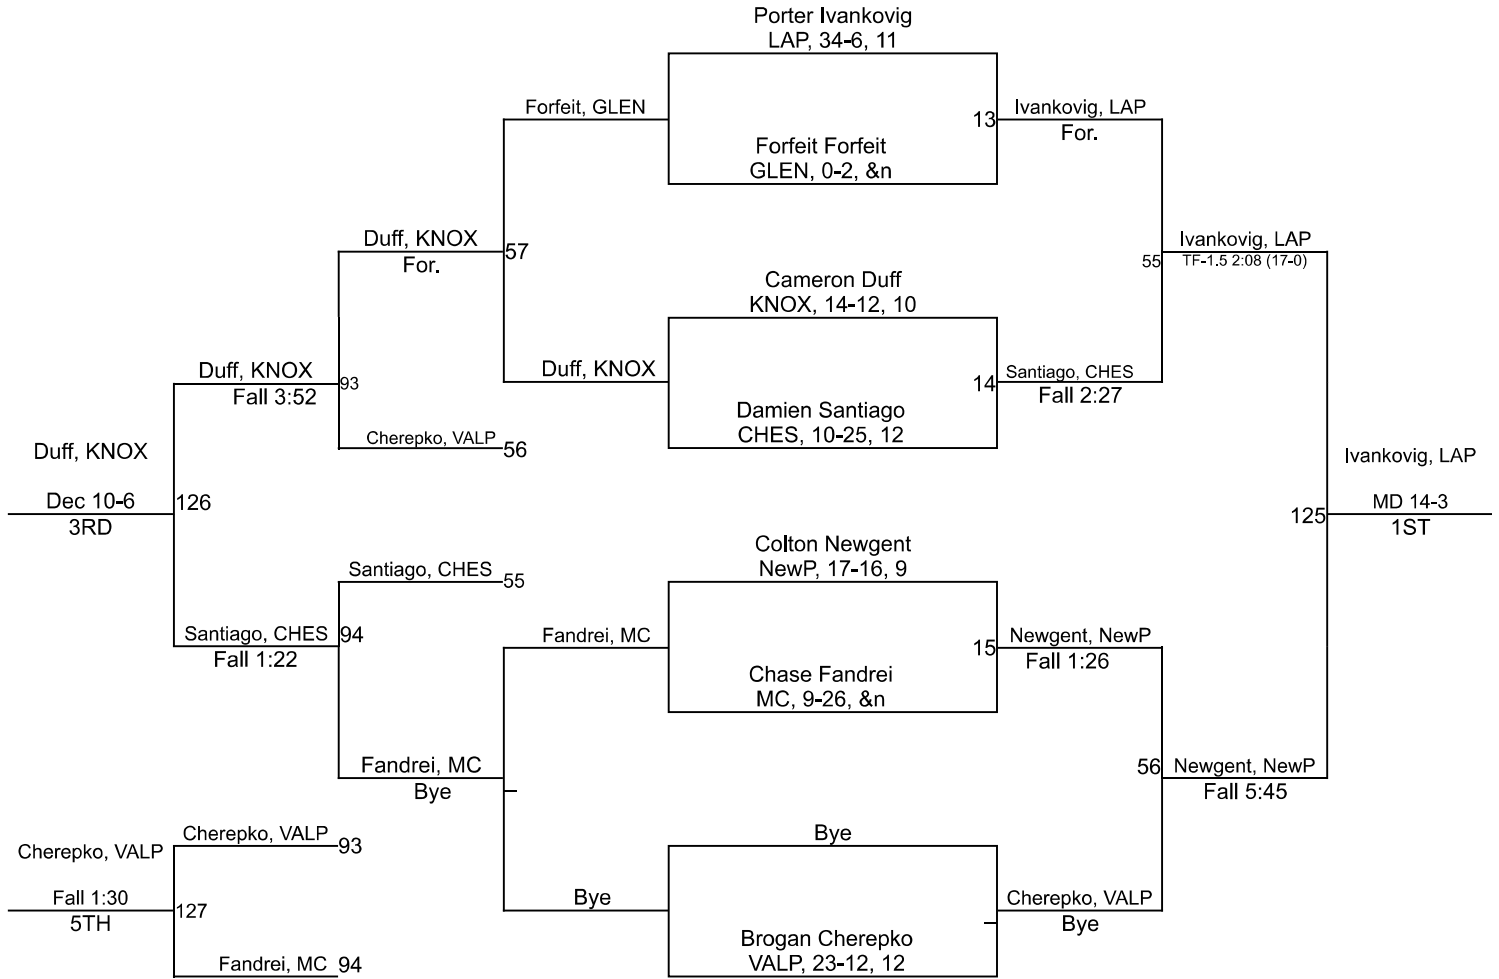

Team Scores

Printed on 02/02/2025 03:36 p.m.

Team Scores		
1	New Prairie	249.5
2	Chesterton	189.5
3	LaPorte	163.5
4	Valparaiso	140.0
5	Knox	120.0
6	Glenn	89.0
7	Michigan City	57.5

IHSAA Sectional @ LaPorte High School

150

IHSAA Sectional @ LaPorte High School

IHSAA Sectional @ LaPorte High School