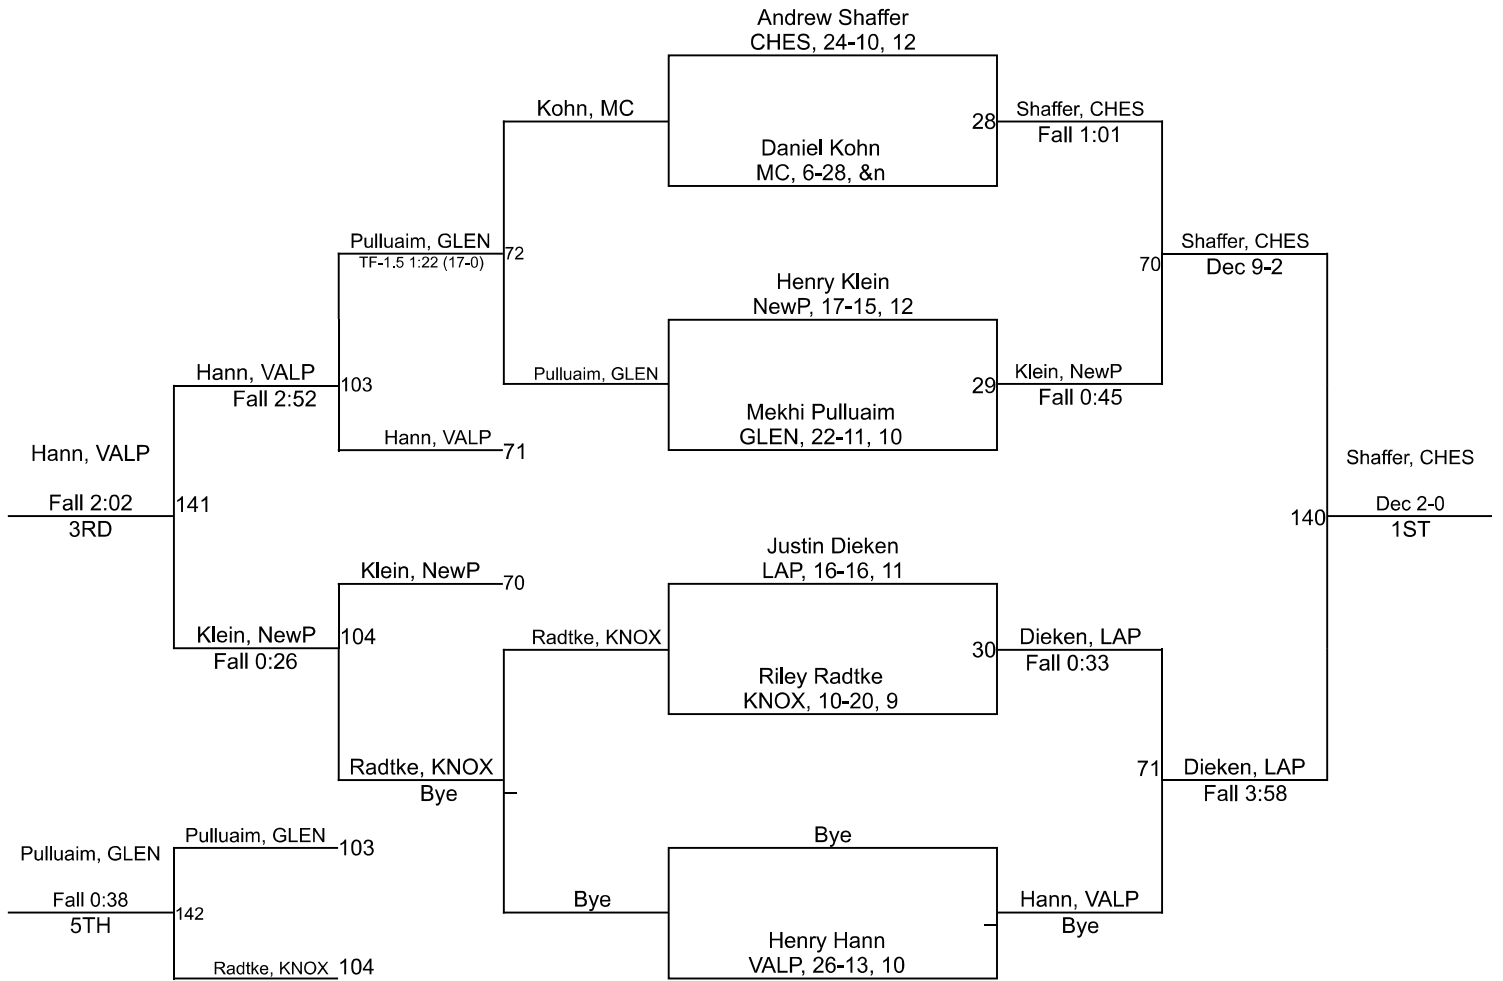

Team Scores

Printed on 02/02/2025 03:36 p.m.

Team Scores		
1	New Prairie	249.5
2	Chesterton	189.5
3	LaPorte	163.5
4	Valparaiso	140.0
5	Knox	120.0
6	Glenn	89.0
7	Michigan City	57.5

IHSAA Sectional @ LaPorte High School

150

IHSAA Sectional @ LaPorte High School

IHSAA Sectional @ LaPorte High School