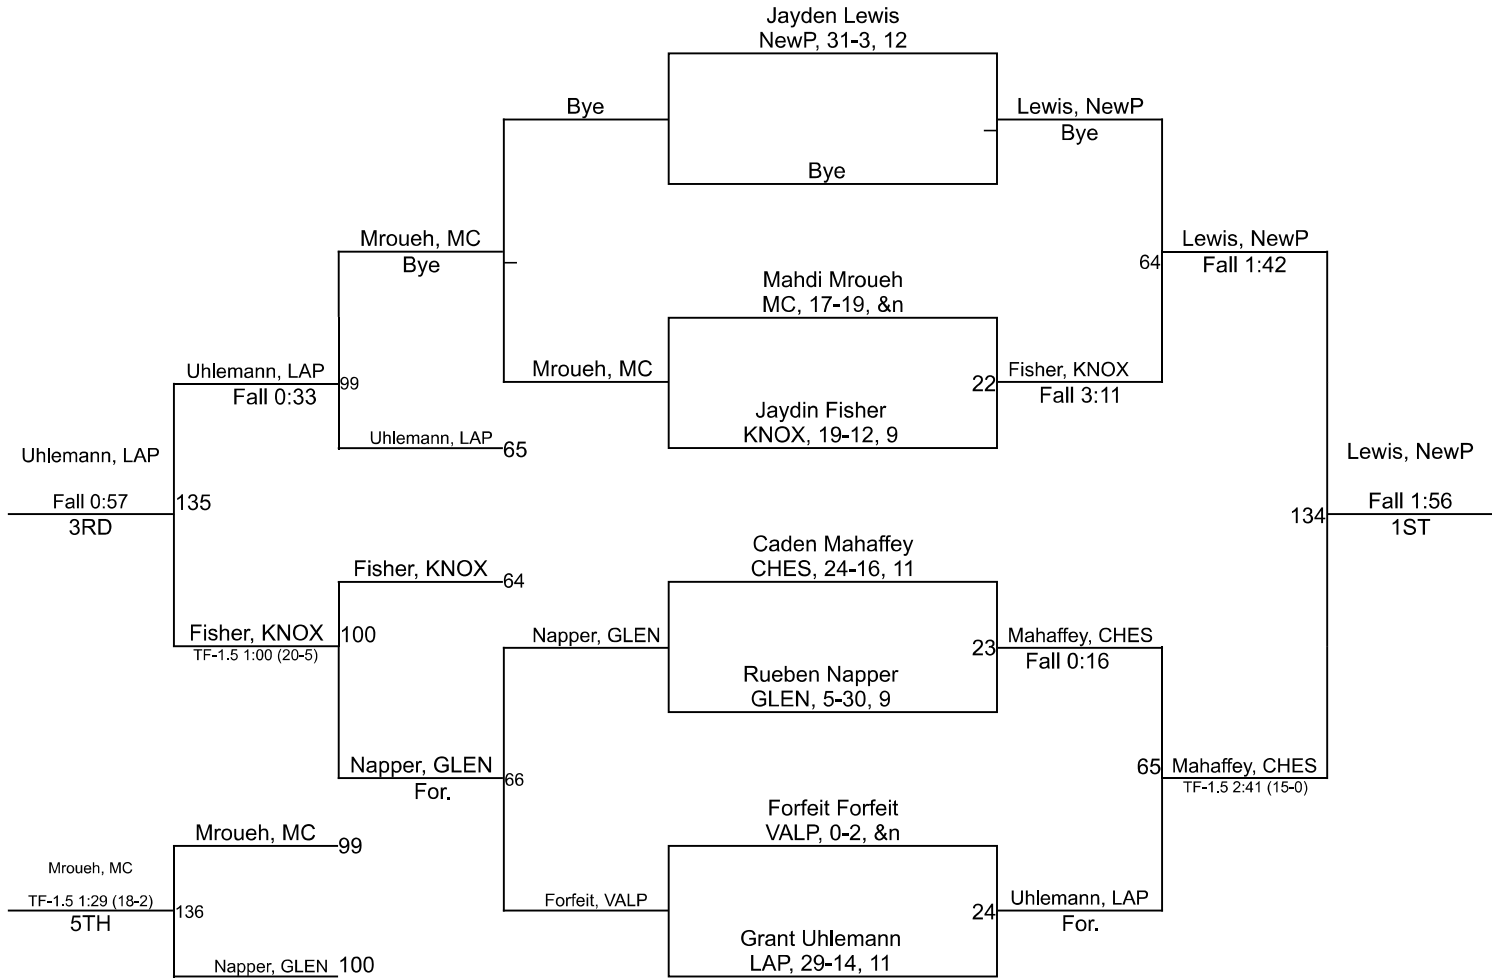

Team Scores

Printed on 02/02/2025 03:36 p.m.

Team Scores		
1	New Prairie	249.5
2	Chesterton	189.5
3	LaPorte	163.5
4	Valparaiso	140.0
5	Knox	120.0
6	Glenn	89.0
7	Michigan City	57.5

IHSAA Sectional @ LaPorte High School

150

IHSAA Sectional @ LaPorte High School

IHSAA Sectional @ LaPorte High School