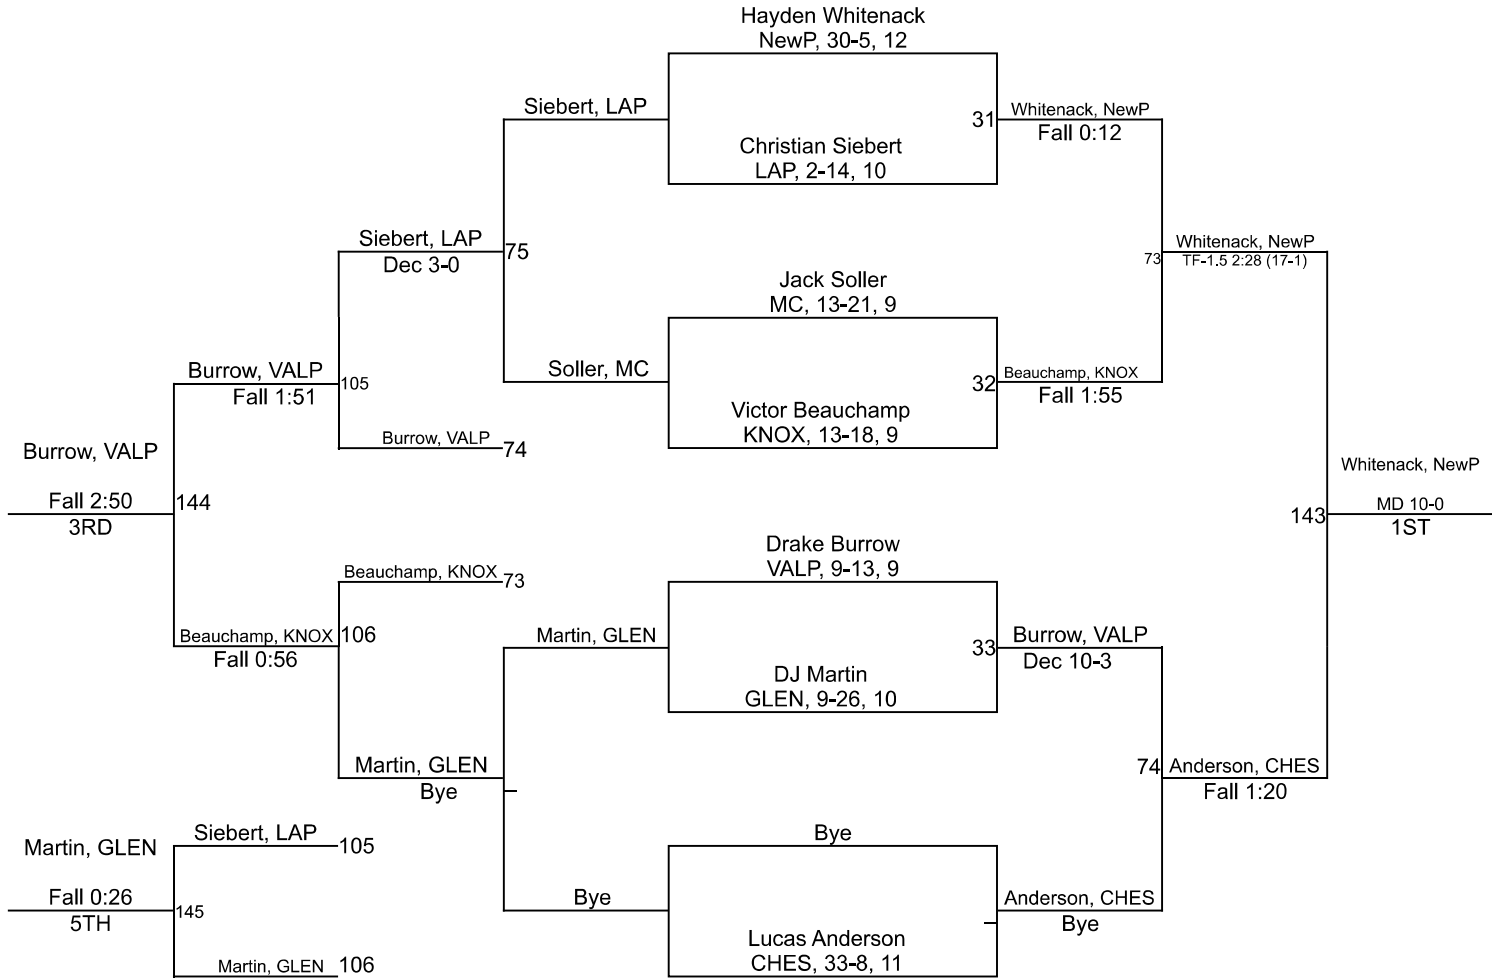

Team Scores

Printed on 02/02/2025 03:36 p.m.

Team Scores		
1	New Prairie	249.5
2	Chesterton	189.5
3	LaPorte	163.5
4	Valparaiso	140.0
5	Knox	120.0
6	Glenn	89.0
7	Michigan City	57.5

IHSAA Sectional @ LaPorte High School

150

IHSAA Sectional @ LaPorte High School

IHSAA Sectional @ LaPorte High School