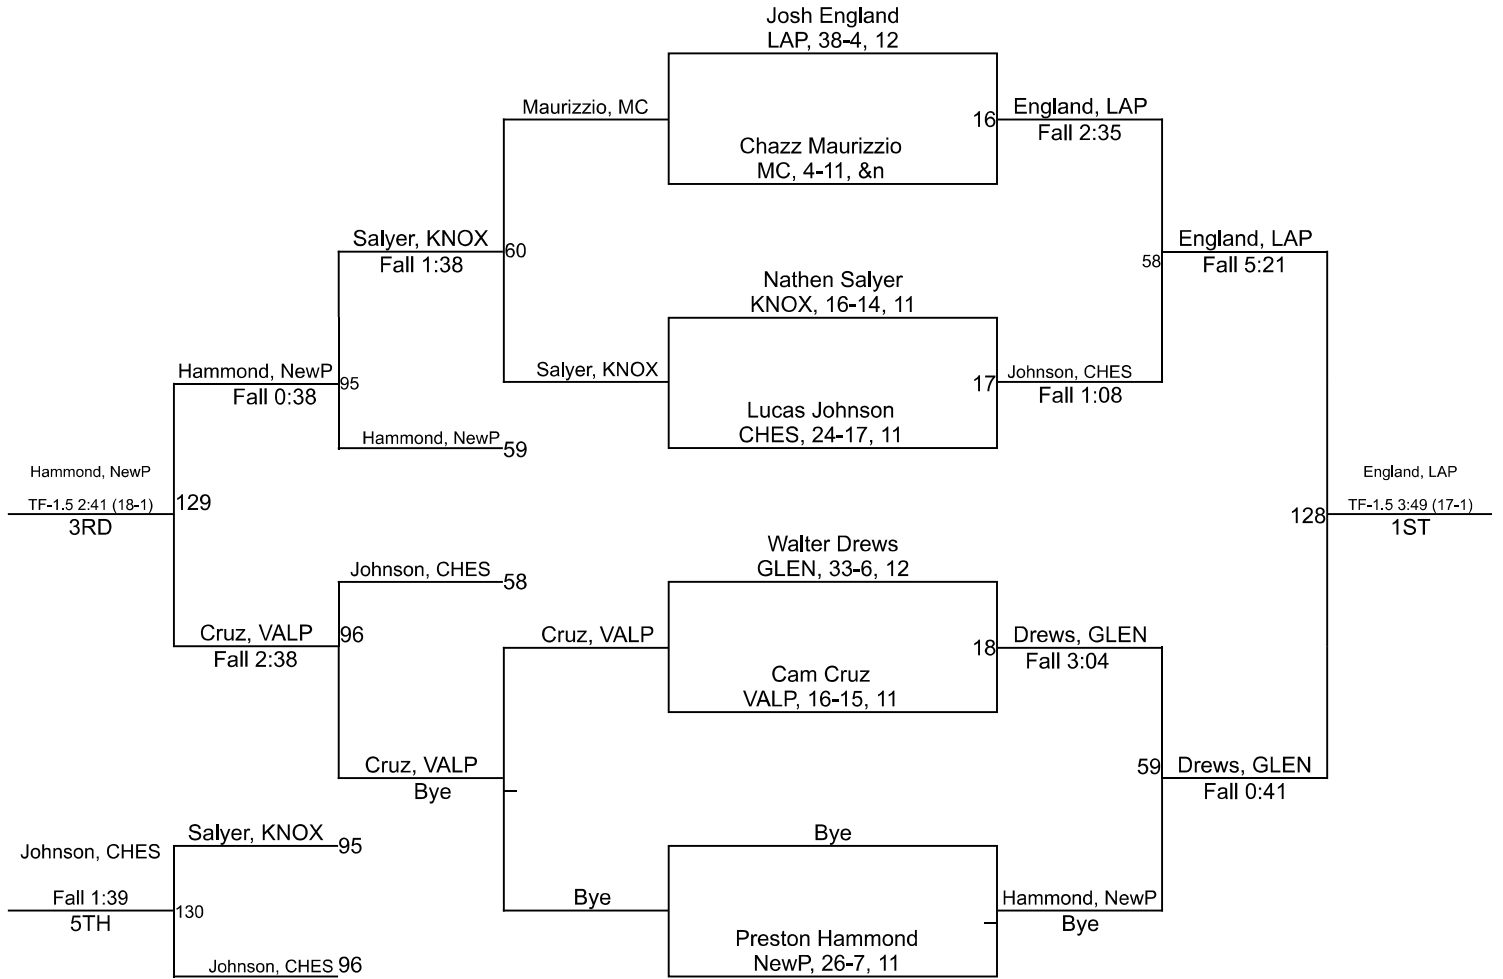

Team Scores

Printed on 02/02/2025 03:36 p.m.

Team Scores		
1	New Prairie	249.5
2	Chesterton	189.5
3	LaPorte	163.5
4	Valparaiso	140.0
5	Knox	120.0
6	Glenn	89.0
7	Michigan City	57.5

IHSAA Sectional @ LaPorte High School

150

IHSAA Sectional @ LaPorte High School

IHSAA Sectional @ LaPorte High School