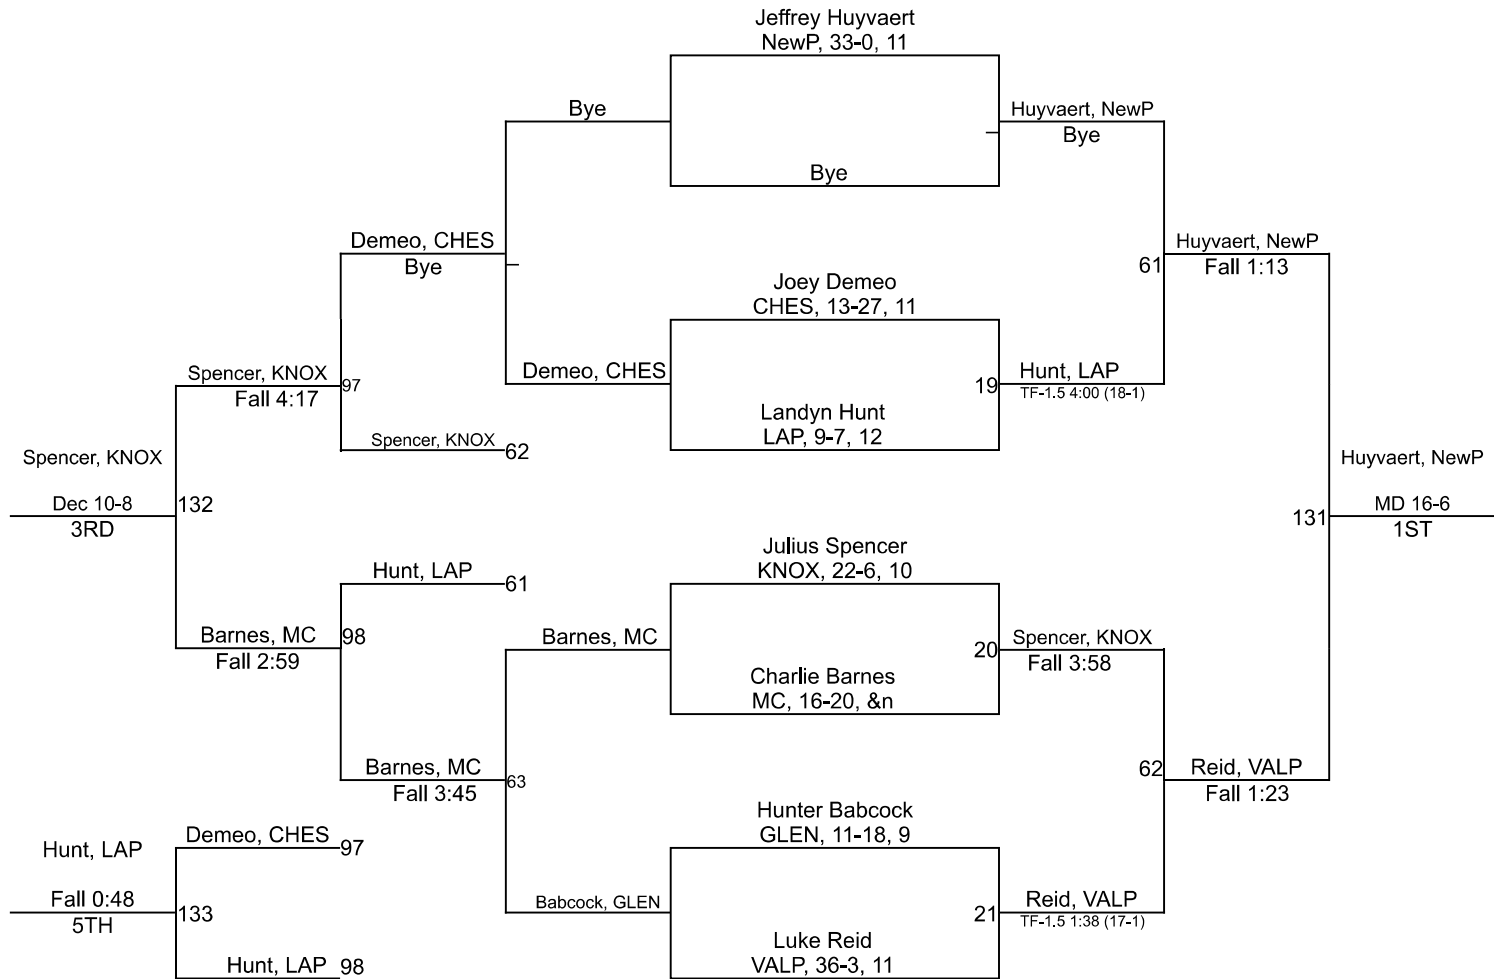

Team Scores

Printed on 02/02/2025 03:36 p.m.

Team Scores		
1	New Prairie	249.5
2	Chesterton	189.5
3	LaPorte	163.5
4	Valparaiso	140.0
5	Knox	120.0
6	Glenn	89.0
7	Michigan City	57.5

IHSAA Sectional @ LaPorte High School

150

IHSAA Sectional @ LaPorte High School

IHSAA Sectional @ LaPorte High School