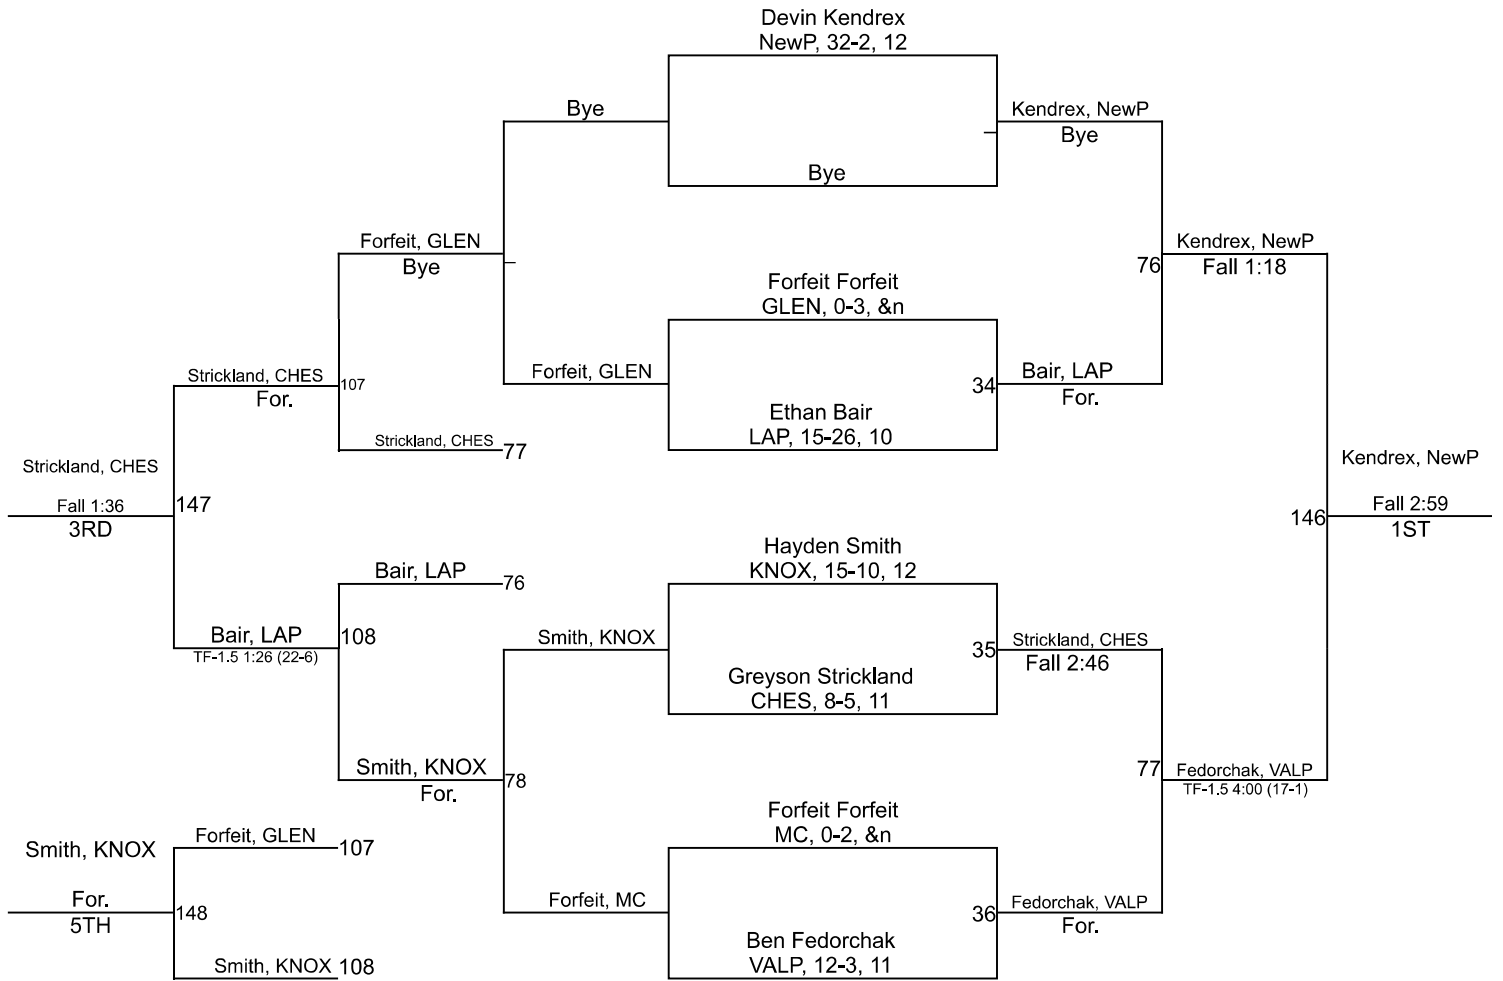

150

IHSAA Sectional @ LaPorte High School

IHSAA Sectional @ LaPorte High School