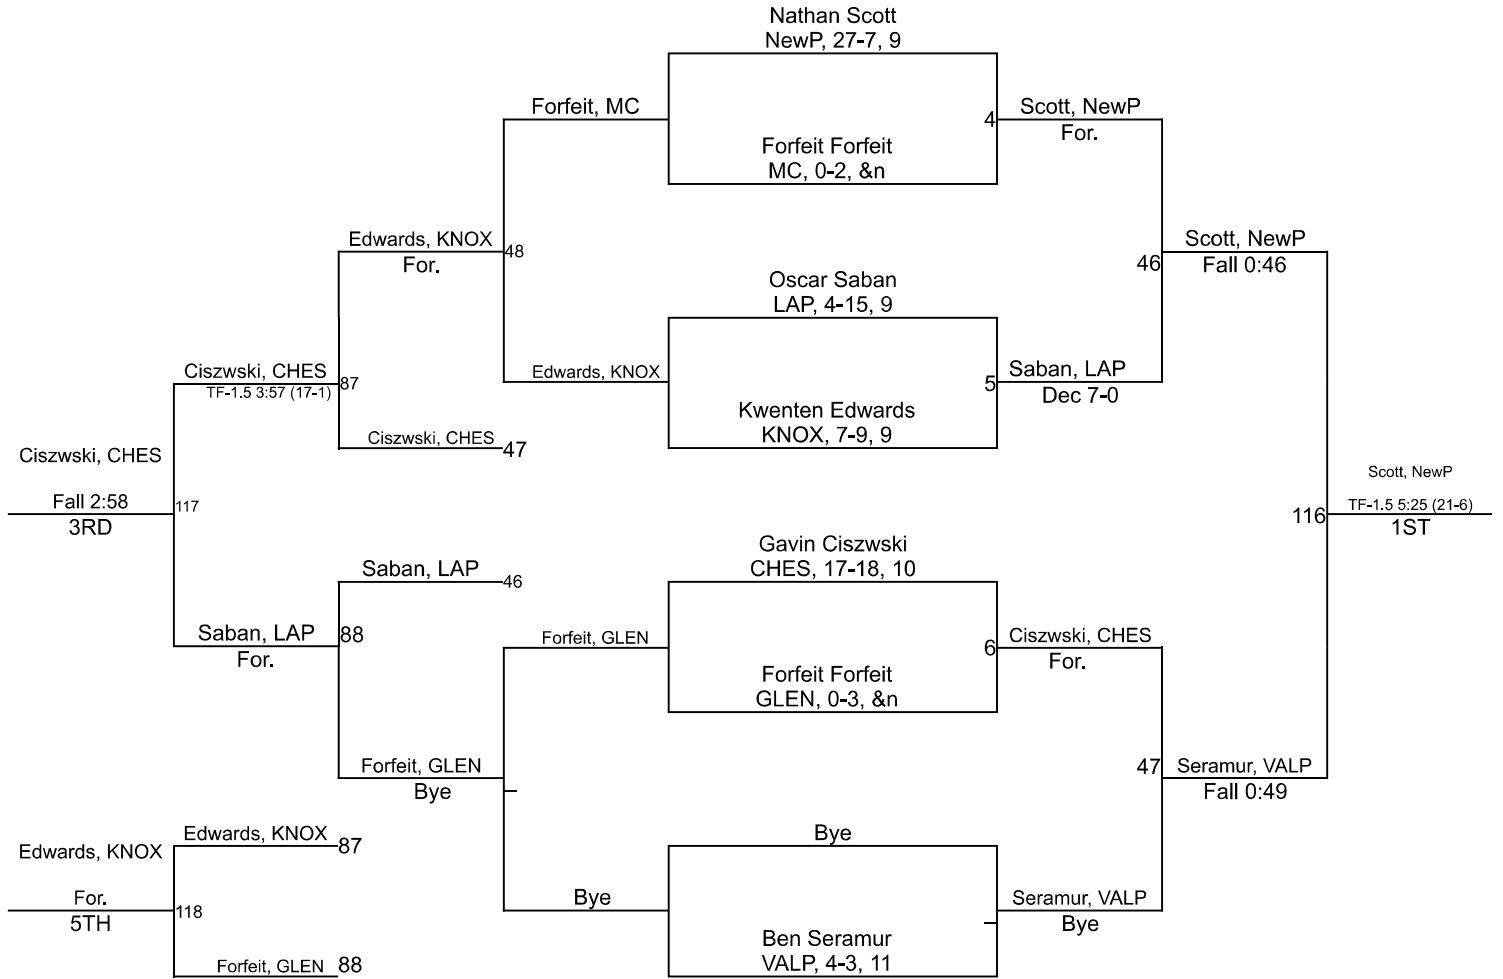

Team Scores

Printed on 02/02/2025 03:36 p.m.

Team Scores		
1	New Prairie	249.5
2	Chesterton	189.5
3	LaPorte	163.5
4	Valparaiso	140.0
5	Knox	120.0
6	Glenn	89.0
7	Michigan City	57.5

IHSAA Sectional @ LaPorte High School

150

IHSAA Sectional @ LaPorte High School

IHSAA Sectional @ LaPorte High School