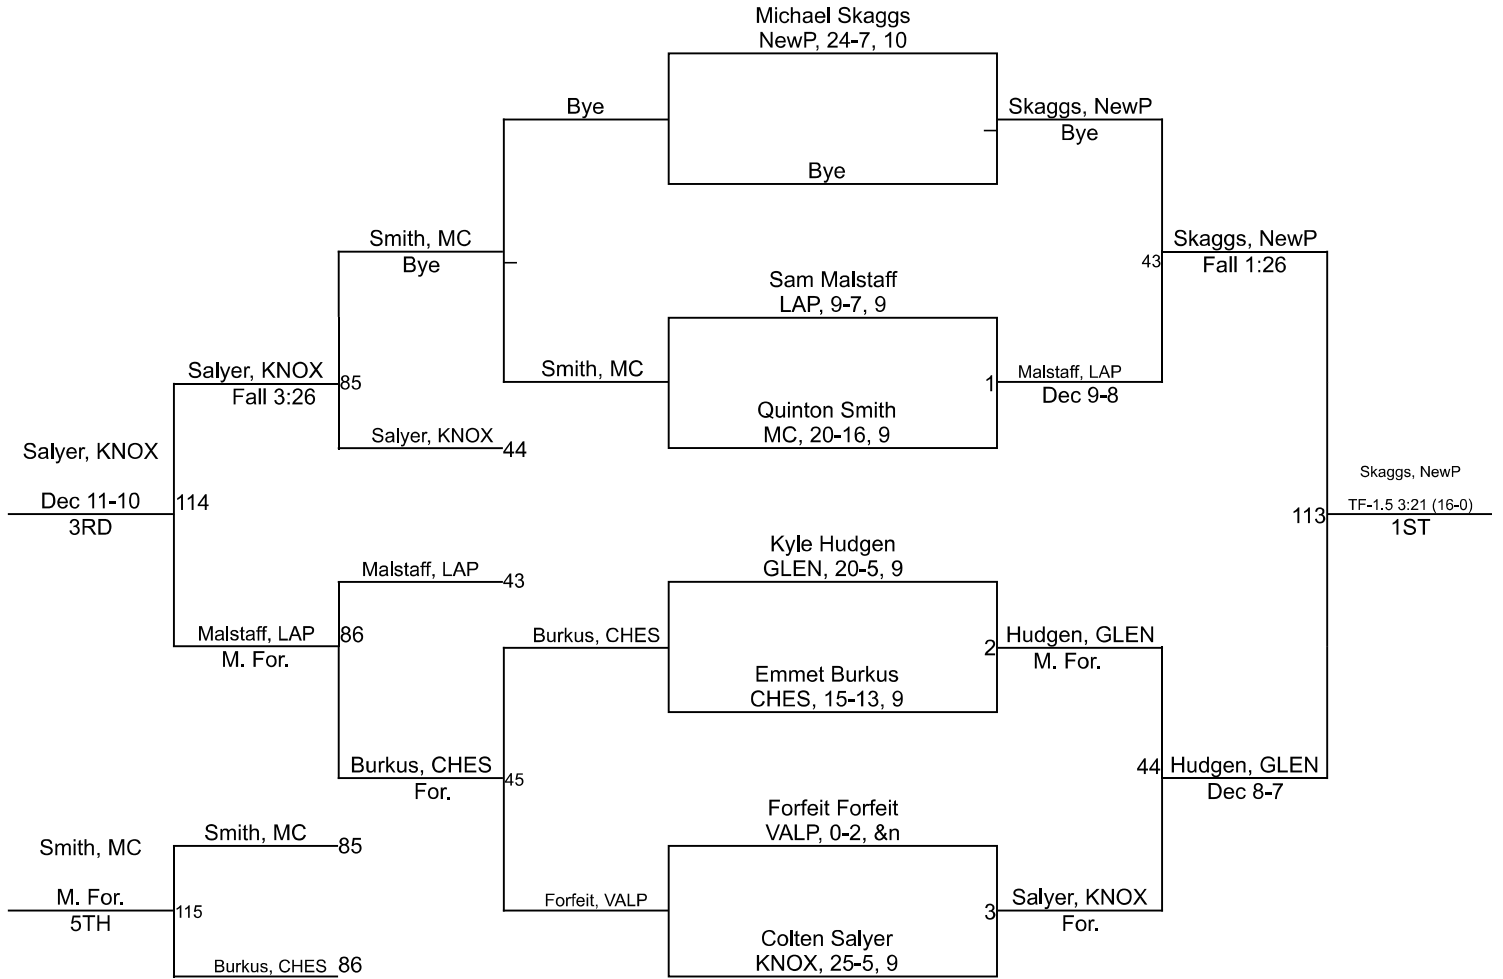

Team Scores

Printed on 02/02/2025 03:36 p.m.

Team Scores		
1	New Prairie	249.5
2	Chesterton	189.5
3	LaPorte	163.5
4	Valparaiso	140.0
5	Knox	120.0
6	Glenn	89.0
7	Michigan City	57.5

IHSAA Sectional @ LaPorte High School

150

IHSAA Sectional @ LaPorte High School

IHSAA Sectional @ LaPorte High School