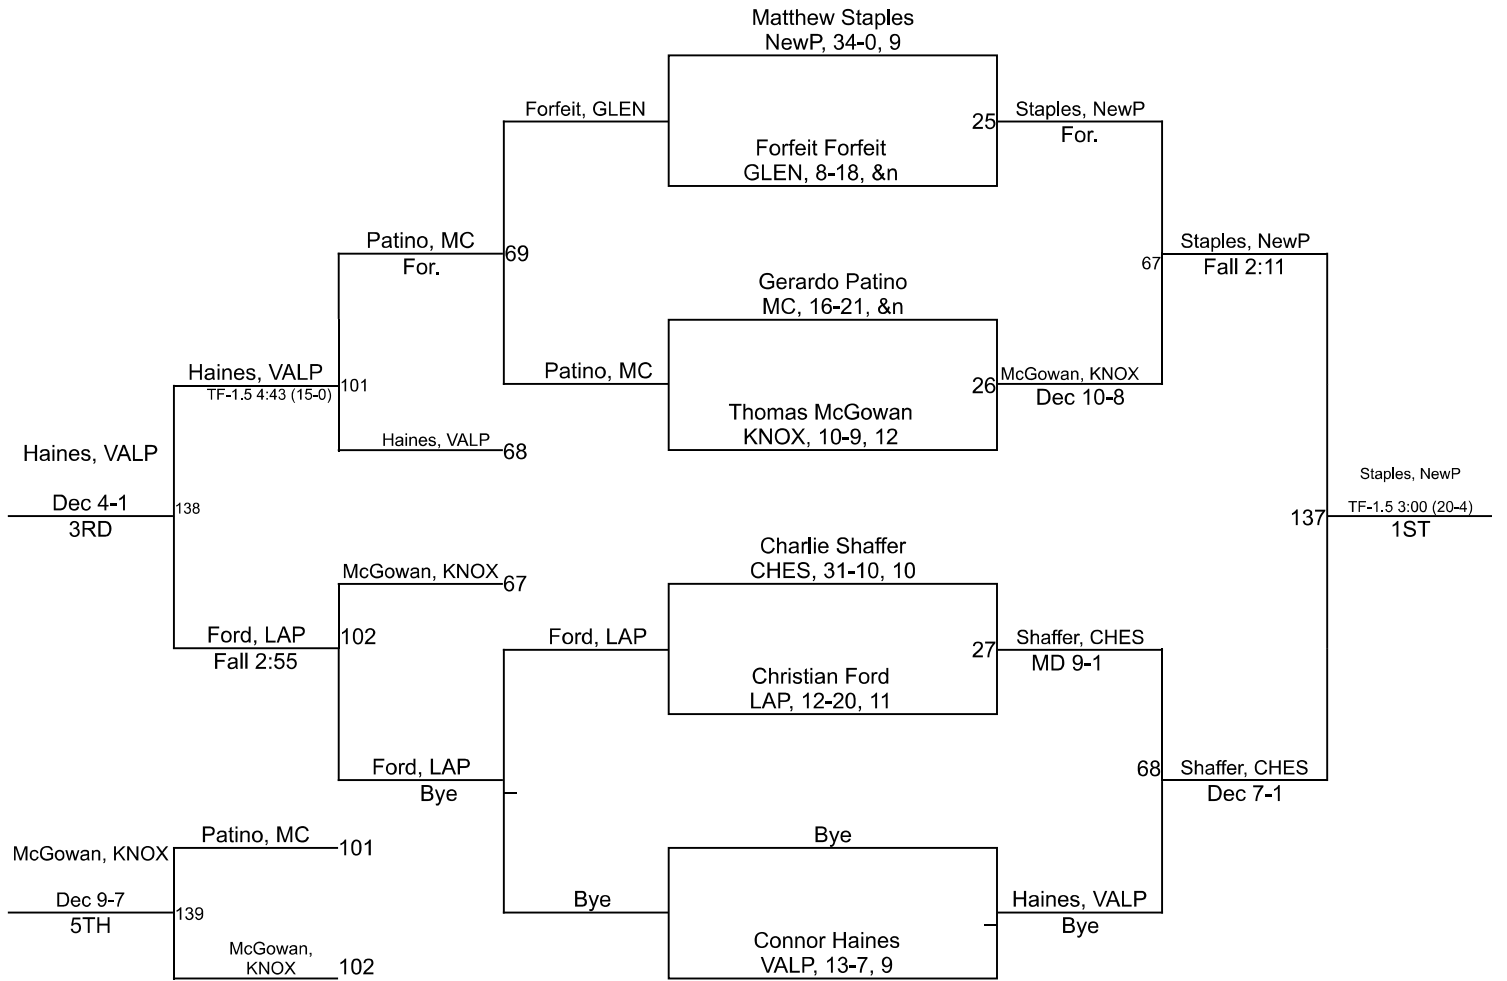

Team Scores

Printed on 02/02/2025 03:36 p.m.

Team Scores		
1	New Prairie	249.5
2	Chesterton	189.5
3	LaPorte	163.5
4	Valparaiso	140.0
5	Knox	120.0
6	Glenn	89.0
7	Michigan City	57.5

IHSAA Sectional @ LaPorte High School

150

IHSAA Sectional @ LaPorte High School

IHSAA Sectional @ LaPorte High School