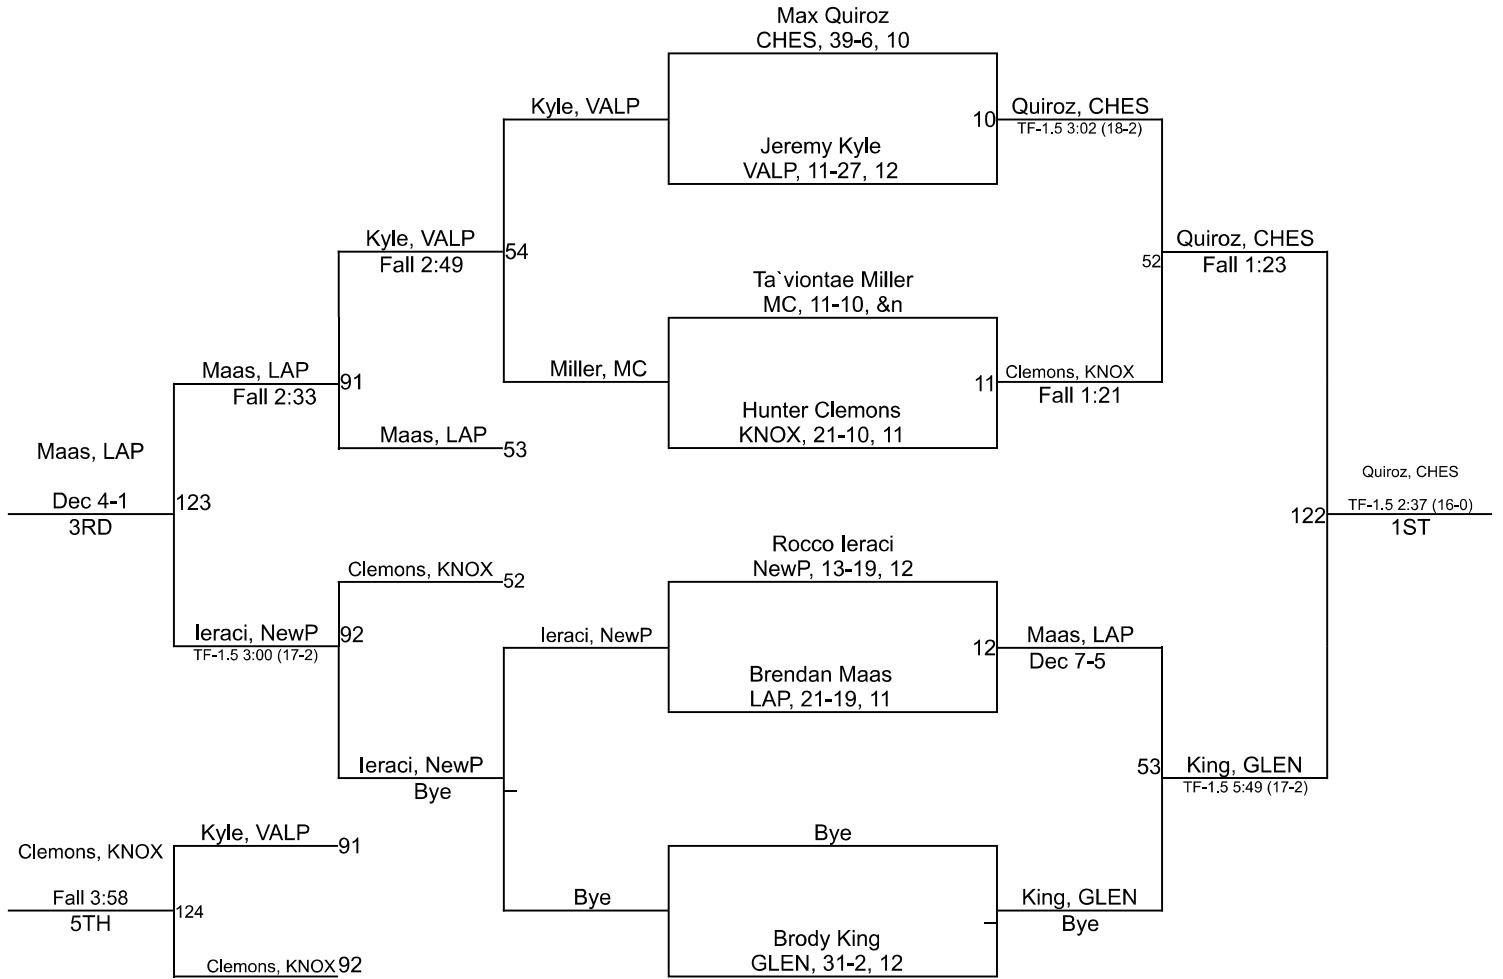

Team Scores

Printed on 02/02/2025 03:36 p.m.

Team Scores		
1	New Prairie	249.5
2	Chesterton	189.5
3	LaPorte	163.5
4	Valparaiso	140.0
5	Knox	120.0
6	Glenn	89.0
7	Michigan City	57.5

IHSAA Sectional @ LaPorte High School

150

IHSAA Sectional @ LaPorte High School

IHSAA Sectional @ LaPorte High School