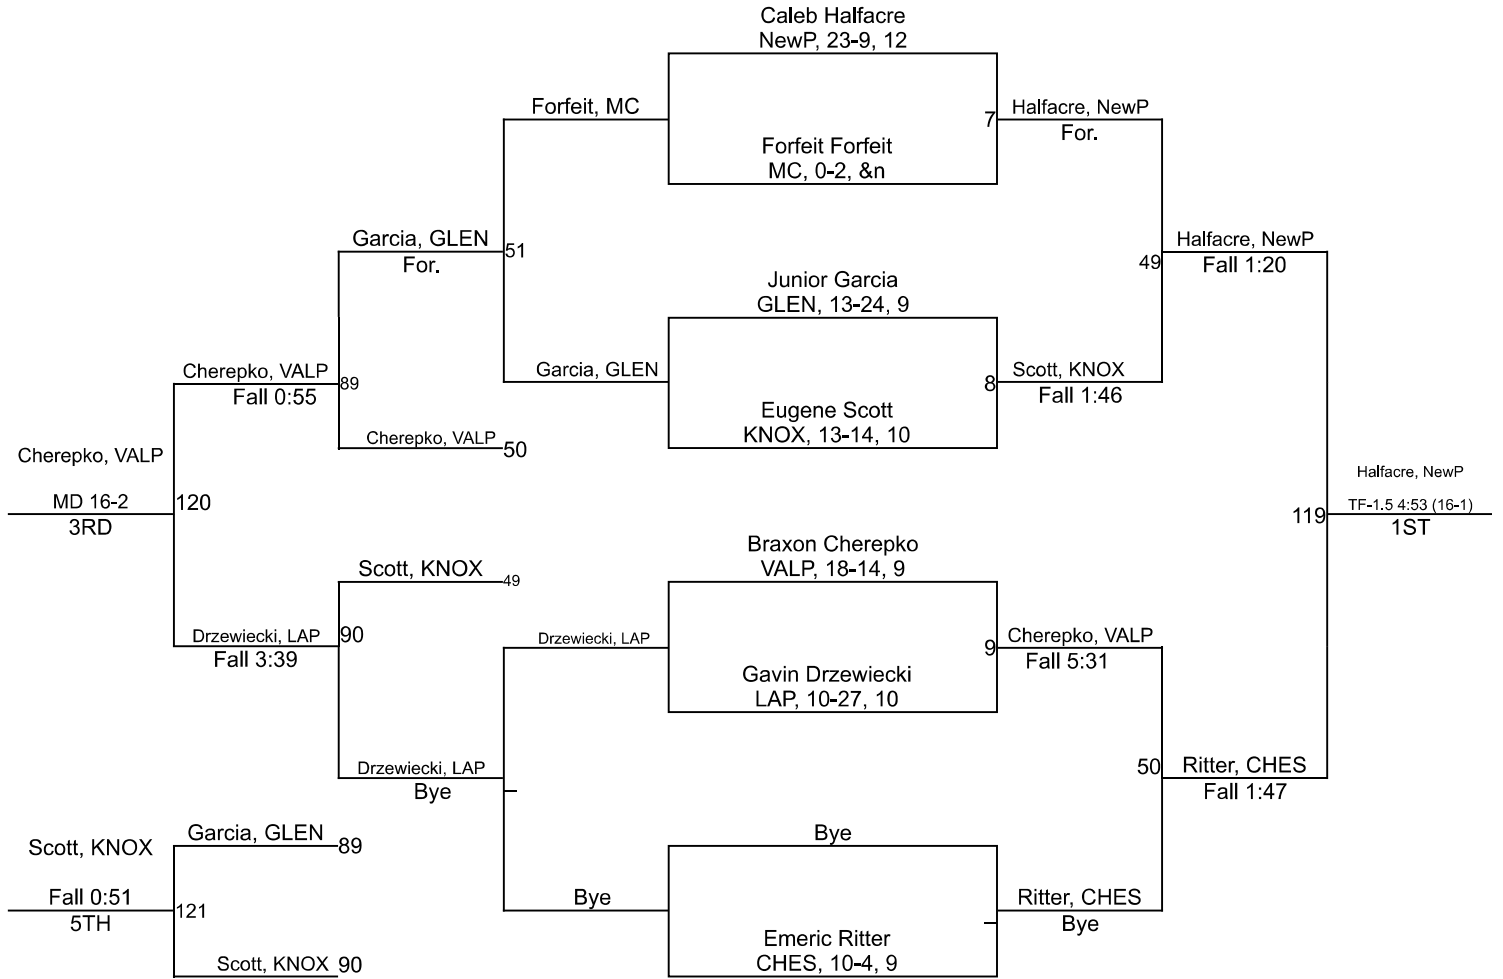

Team Scores

Printed on 02/02/2025 03:36 p.m.

Team Scores		
1	New Prairie	249.5
2	Chesterton	189.5
3	LaPorte	163.5
4	Valparaiso	140.0
5	Knox	120.0
6	Glenn	89.0
7	Michigan City	57.5

IHSAA Sectional @ LaPorte High School

150

IHSAA Sectional @ LaPorte High School

IHSAA Sectional @ LaPorte High School