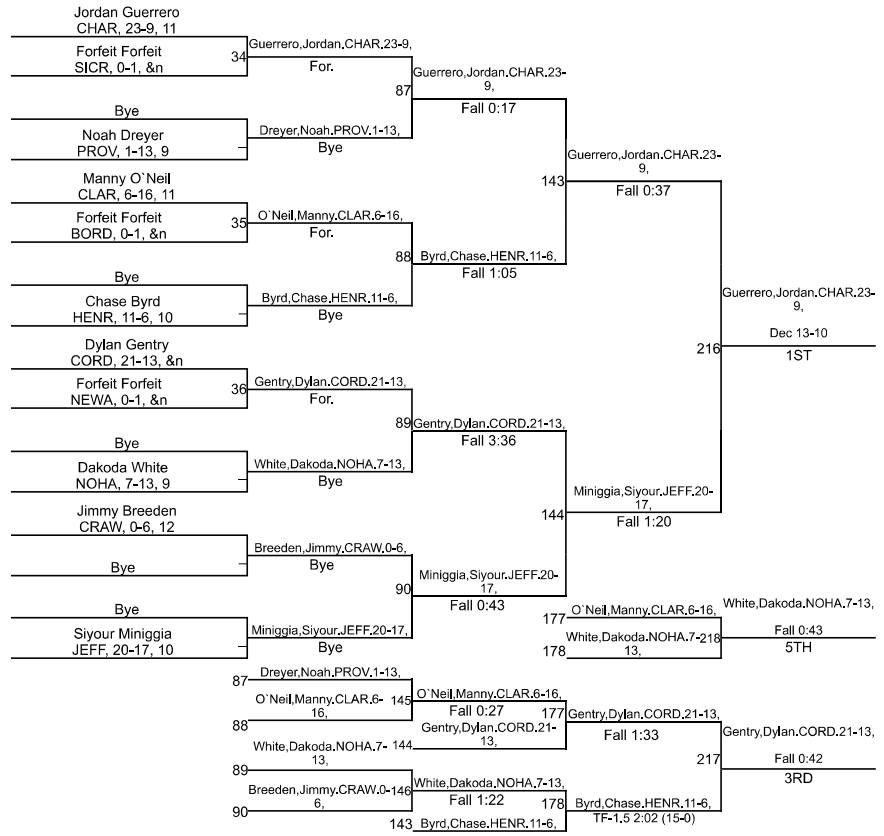

IHSAA Sectional @ Jeffersonville High School

120

IHSAA Sectional @ Jeffersonville High School

IHSAA Sectional @ Jeffersonville High School

138

IHSAA Sectional @ Jeffersonville High School

150

IHSAA Sectional @ Jeffersonville High School

165

IHSAA Sectional @ Jeffersonville High School

175

IHSAA Sectional @ Jeffersonville High School

190

IHSAA Sectional @ Jeffersonville High School

285