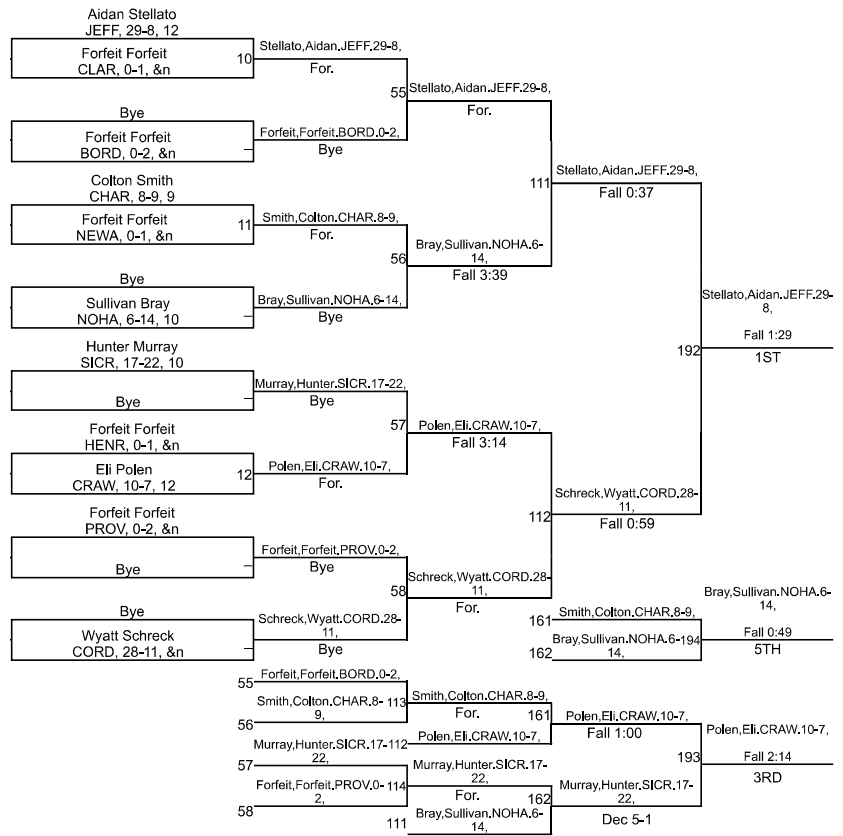

Team Scores

Printed on 02/02/2025 03:27 p.m.

Team Scores		
1	Jeffersonville	291.5
2	Charlestown	251.5
3	Corydon Central	219.5
4	North Harrison	114.5
5	New Washington	69.0
5	Silver Creek	69.0
7	Providence	59.0
8	Henryville	52.5
9	Crawford County	45.0
10	Clarksville	30.0
11	Borden	27.0
12	Rock Creek Academy	0.0

IHSAA Sectional @ Jeffersonville High School

120

IHSAA Sectional @ Jeffersonville High School

IHSAA Sectional @ Jeffersonville High School

138

IHSAA Sectional @ Jeffersonville High School

150

IHSAA Sectional @ Jeffersonville High School