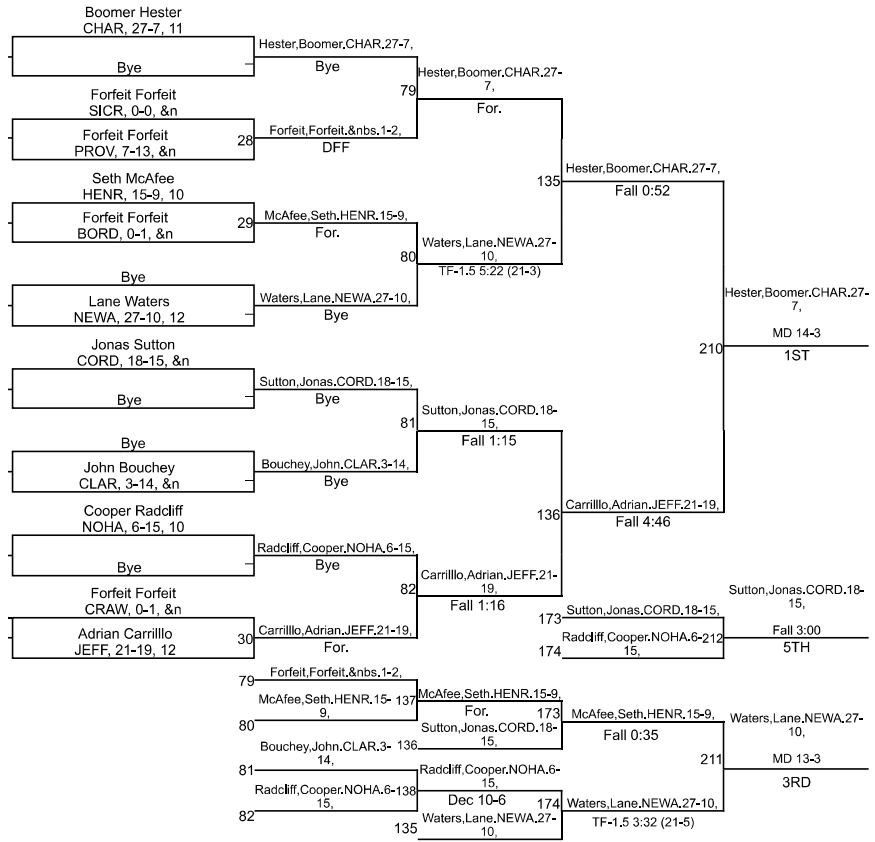

Team Scores

Printed on 02/02/2025 03:27 p.m.

Team Scores		
1	Jeffersonville	291.5
2	Charlestown	251.5
3	Corydon Central	219.5
4	North Harrison	114.5
5	New Washington	69.0
5	Silver Creek	69.0
7	Providence	59.0
8	Henryville	52.5
9	Crawford County	45.0
10	Clarksville	30.0
11	Borden	27.0
12	Rock Creek Academy	0.0

IHSAA Sectional @ Jeffersonville High School

120

IHSAA Sectional @ Jeffersonville High School

IHSAA Sectional @ Jeffersonville High School

138

IHSAA Sectional @ Jeffersonville High School

150

IHSAA Sectional @ Jeffersonville High School

165

IHSAA Sectional @ Jeffersonville High School

175

IHSAA Sectional @ Jeffersonville High School

190

IHSAA Sectional @ Jeffersonville High School

285