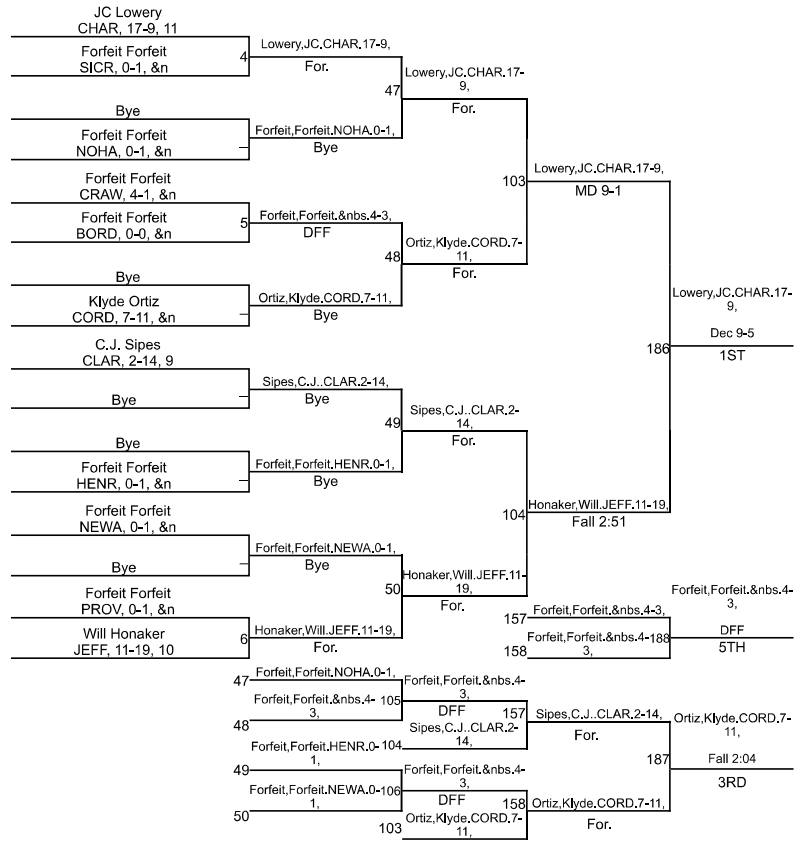

Team Scores

Printed on 02/02/2025 03:27 p.m.

Team Scores		
1	Jeffersonville	291.5
2	Charlestown	251.5
3	Corydon Central	219.5
4	North Harrison	114.5
5	New Washington	69.0
5	Silver Creek	69.0
7	Providence	59.0
8	Henryville	52.5
9	Crawford County	45.0
10	Clarksville	30.0
11	Borden	27.0
12	Rock Creek Academy	0.0

IHSAA Sectional @ Jeffersonville High School

120

IHSAA Sectional @ Jeffersonville High School

IHSAA Sectional @ Jeffersonville High School

138

IHSAA Sectional @ Jeffersonville High School

150

IHSAA Sectional @ Jeffersonville High School