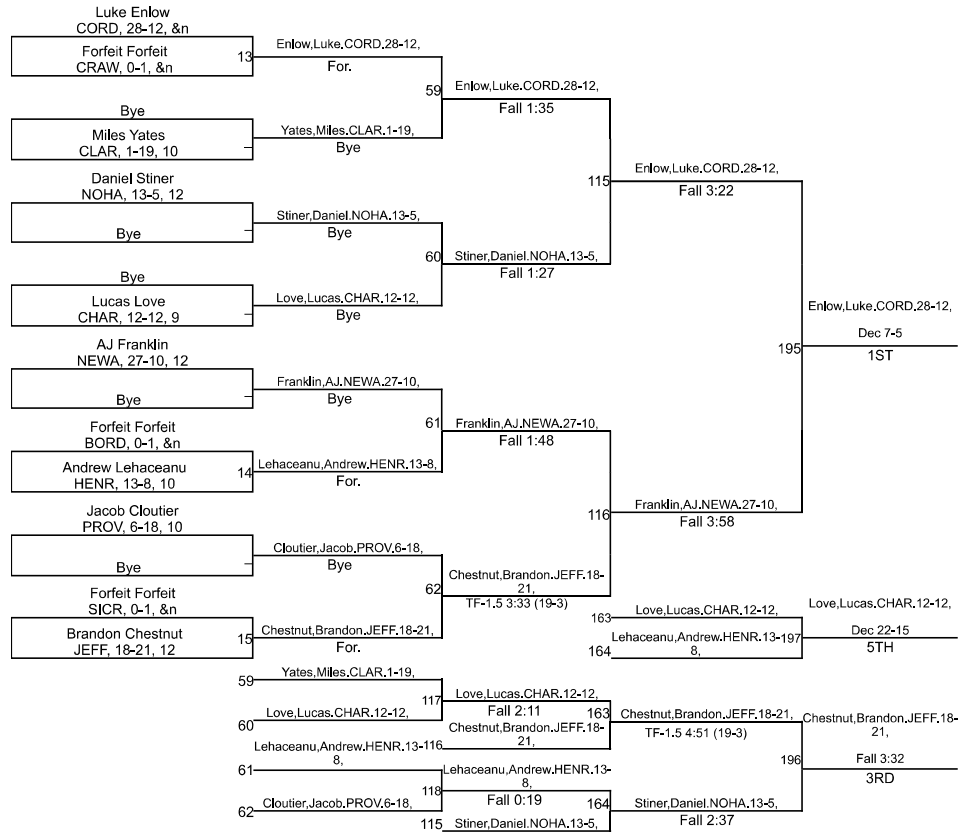

Team Scores

Printed on 02/02/2025 03:27 p.m.

Team Scores		
1	Jeffersonville	291.5
2	Charlestown	251.5
3	Corydon Central	219.5
4	North Harrison	114.5
5	New Washington	69.0
5	Silver Creek	69.0
7	Providence	59.0
8	Henryville	52.5
9	Crawford County	45.0
10	Clarksville	30.0
11	Borden	27.0
12	Rock Creek Academy	0.0

IHSAA Sectional @ Jeffersonville High School

120

IHSAA Sectional @ Jeffersonville High School

IHSAA Sectional @ Jeffersonville High School

138

IHSAA Sectional @ Jeffersonville High School

150

IHSAA Sectional @ Jeffersonville High School