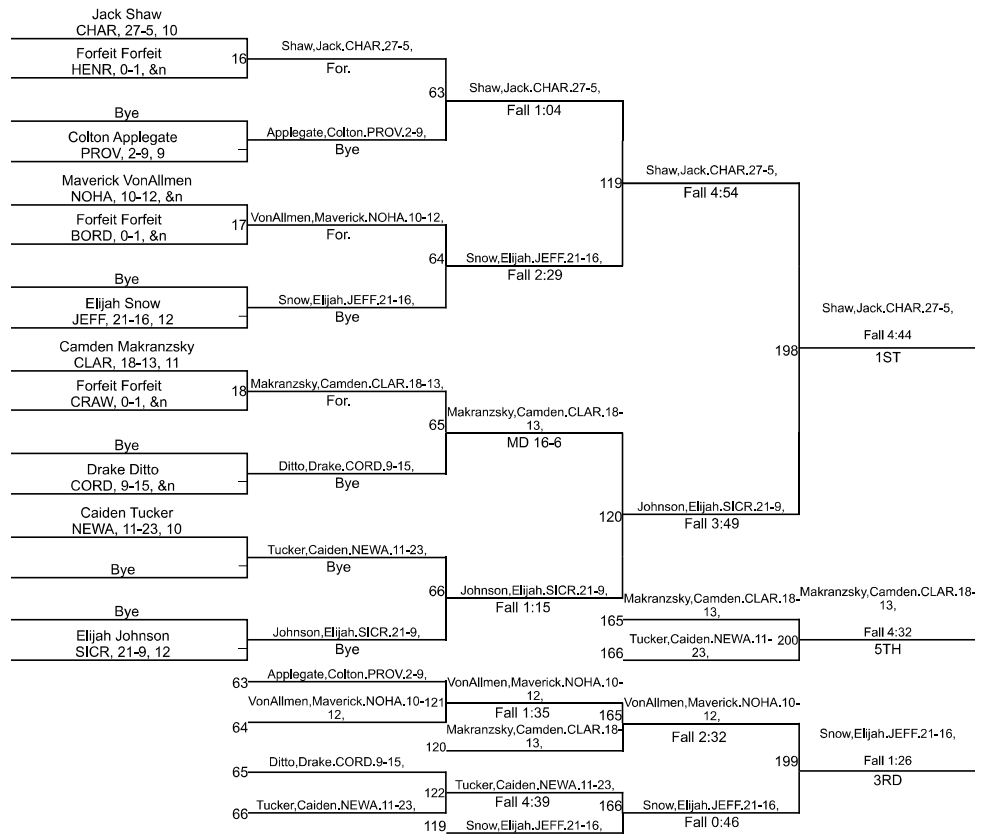

IHSAA Sectional @ Jeffersonville High School

120

IHSAA Sectional @ Jeffersonville High School

IHSAA Sectional @ Jeffersonville High School

138

IHSAA Sectional @ Jeffersonville High School

150

IHSAA Sectional @ Jeffersonville High School

165

IHSAA Sectional @ Jeffersonville High School

175

IHSAA Sectional @ Jeffersonville High School

190

IHSAA Sectional @ Jeffersonville High School

285