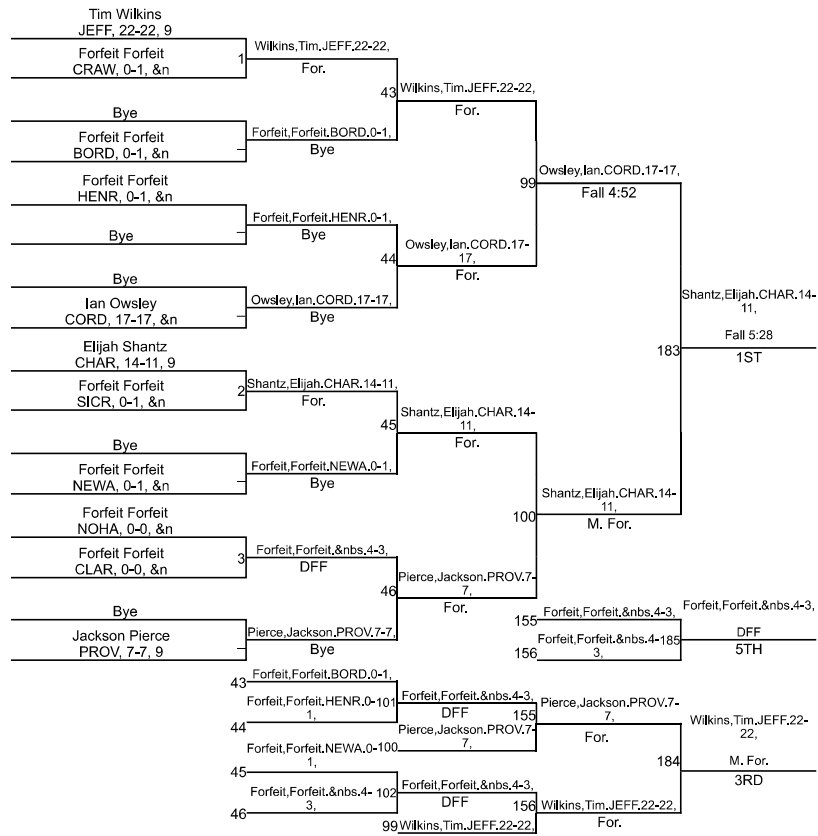

Team Scores

Printed on 02/02/2025 03:27 p.m.

Team Scores		
1	Jeffersonville	291.5
2	Charlestown	251.5
3	Corydon Central	219.5
4	North Harrison	114.5
5	New Washington	69.0
5	Silver Creek	69.0
7	Providence	59.0
8	Henryville	52.5
9	Crawford County	45.0
10	Clarksville	30.0
11	Borden	27.0
12	Rock Creek Academy	0.0

IHSAA Sectional @ Jeffersonville High School

120

IHSAA Sectional @ Jeffersonville High School

IHSAA Sectional @ Jeffersonville High School

138

IHSAA Sectional @ Jeffersonville High School

150

IHSAA Sectional @ Jeffersonville High School