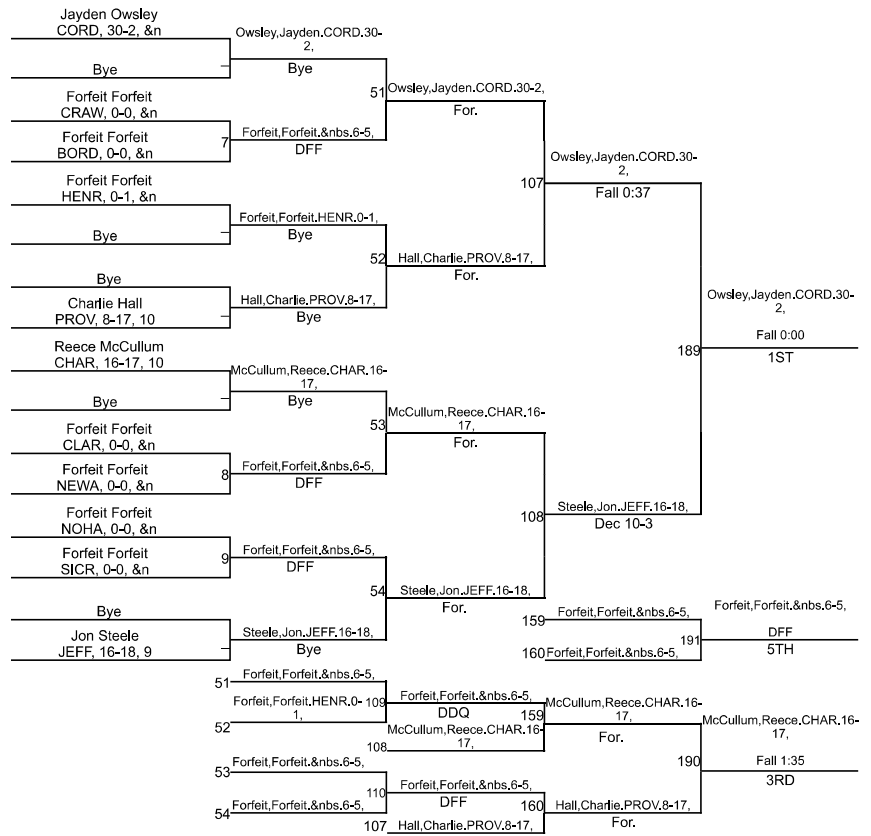

Team Scores

Printed on 02/02/2025 03:27 p.m.

Team Scores		
1	Jeffersonville	291.5
2	Charlestown	251.5
3	Corydon Central	219.5
4	North Harrison	114.5
5	New Washington	69.0
5	Silver Creek	69.0
7	Providence	59.0
8	Henryville	52.5
9	Crawford County	45.0
10	Clarksville	30.0
11	Borden	27.0
12	Rock Creek Academy	0.0

IHSAA Sectional @ Jeffersonville High School

120

IHSAA Sectional @ Jeffersonville High School

IHSAA Sectional @ Jeffersonville High School

138

IHSAA Sectional @ Jeffersonville High School

150

IHSAA Sectional @ Jeffersonville High School