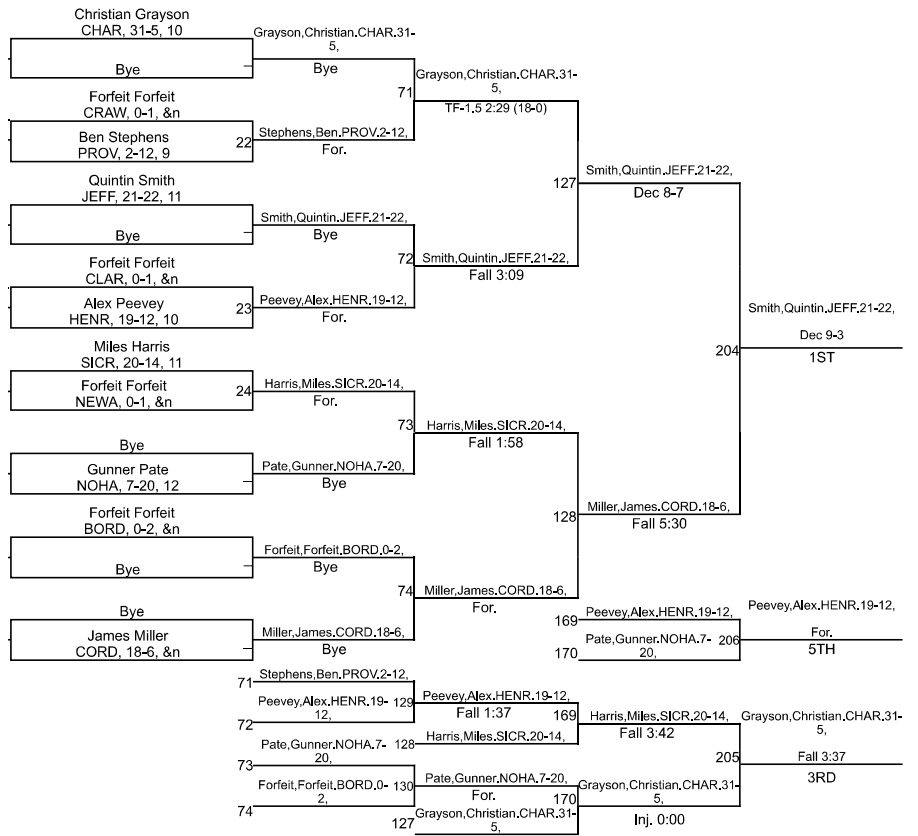

IHSAA Sectional @ Jeffersonville High School

120

IHSAA Sectional @ Jeffersonville High School

IHSAA Sectional @ Jeffersonville High School

138

IHSAA Sectional @ Jeffersonville High School

150

IHSAA Sectional @ Jeffersonville High School