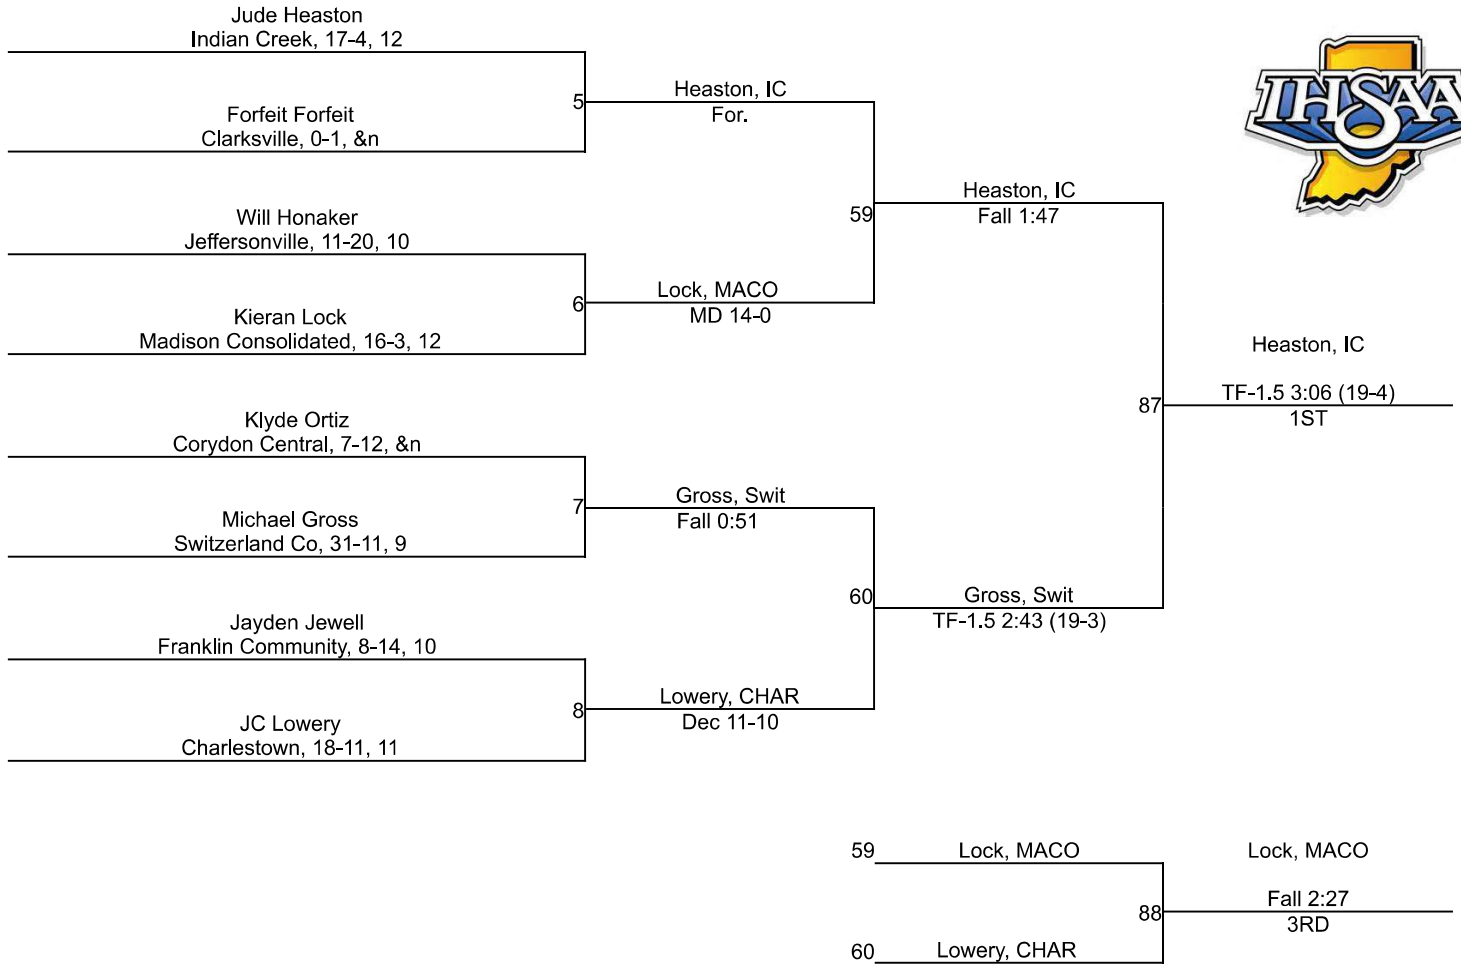

IHSAA Regional @ Jeffersonville High School

113