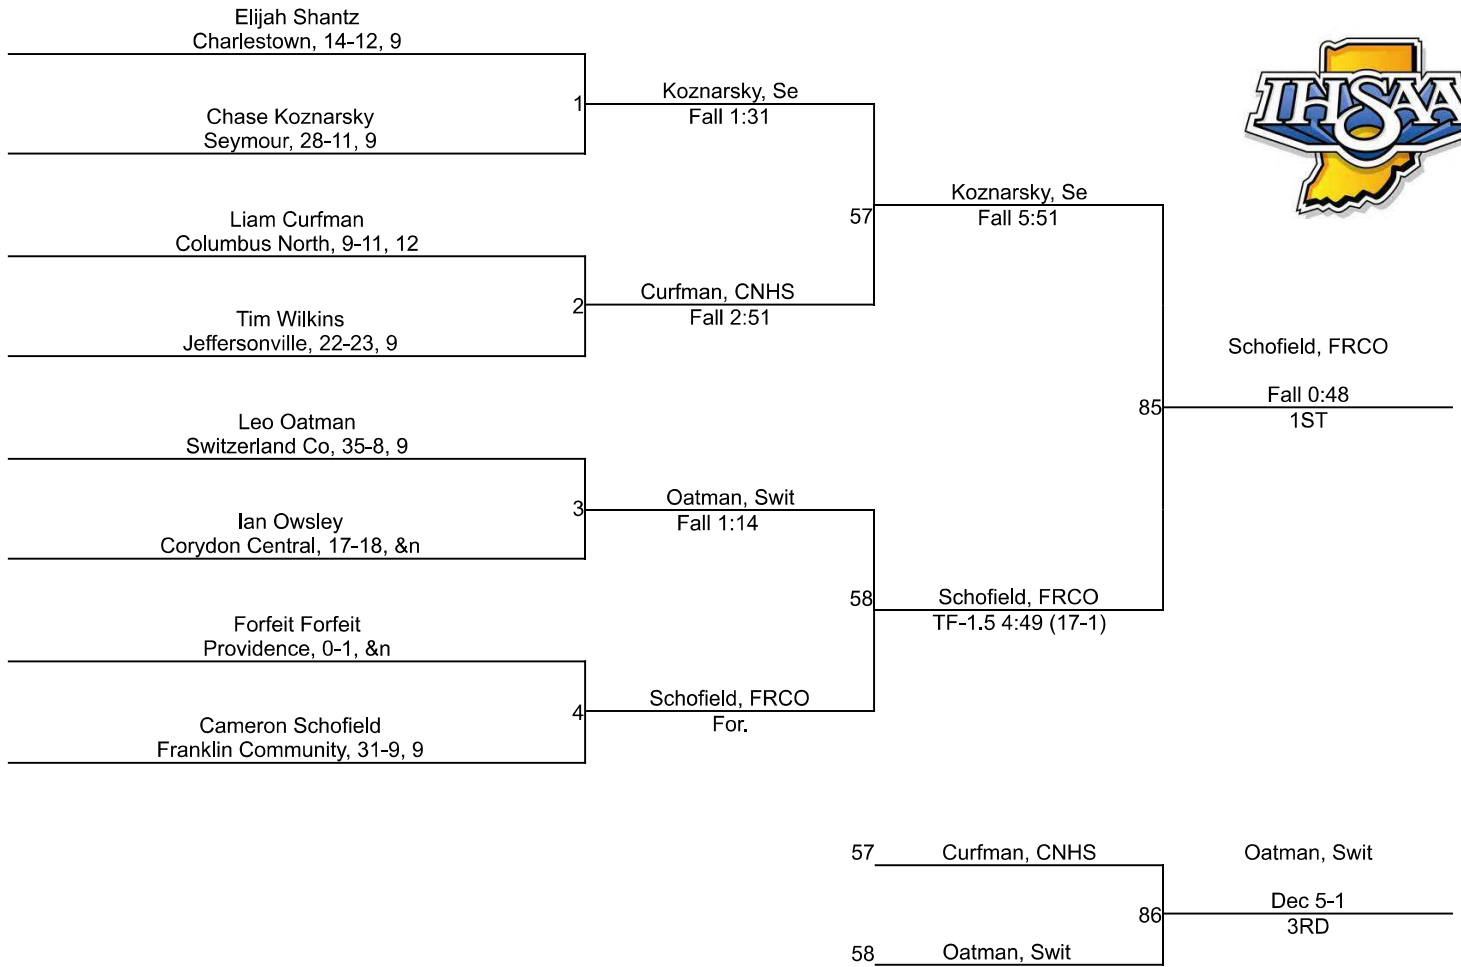

Team Scores

Printed on 02/15/2025 11:51 a.m.

Team Scores		
1	Franklin Community	143.5
2	Columbus East	129.0
3	Columbus North	115.5
4	Indian Creek	111.0
5	Switzerland Co	86.5
6	Madison Consolidated	61.0
7	Jennings County	46.5
8	Jeffersonville	29.5
9	Charlestown	23.0
9	Corydon Central	23.0
11	Salem	18.0
11	Seymour	18.0
13	West Washington	11.0
14	Borden	0.0
14	Clarksville	0.0
14	Crawford County	0.0
14	Henryville	0.0
14	New Washington	0.0
14	North Harrison	0.0
14	Providence	0.0
14	Silver Creek	0.0

IHSAA Regional @ Jeffersonville High School

106