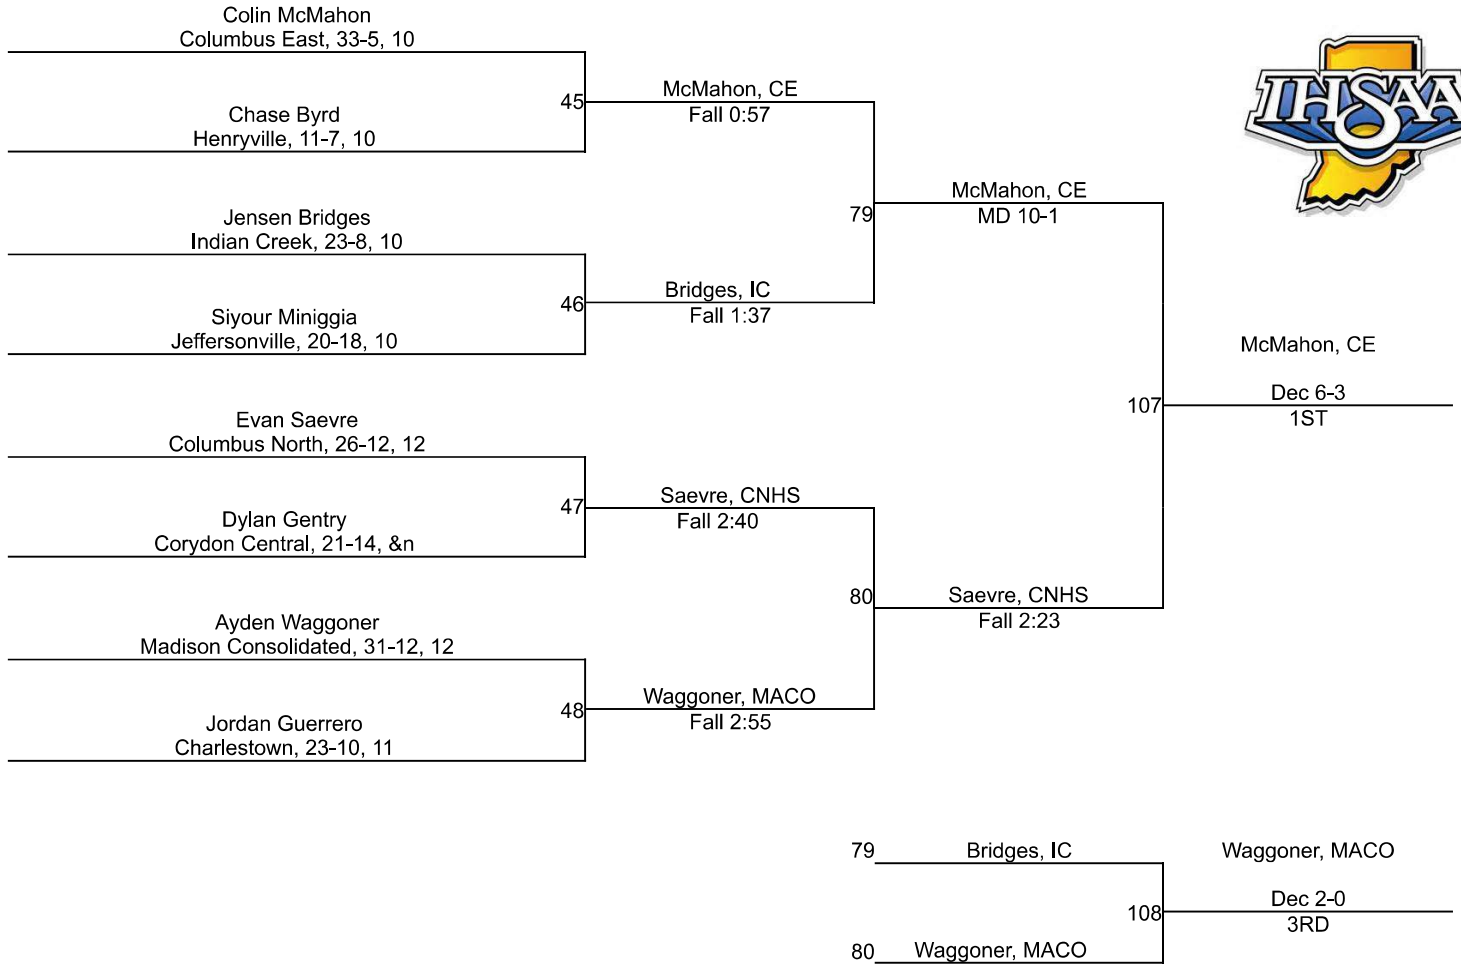

IHSAA Regional @ Jeffersonville High School

157

IHSAA Regional @ Jeffersonville High School

165

IHSAA Regional @ Jeffersonville High School

175

IHSAA Regional @ Jeffersonville High School

190