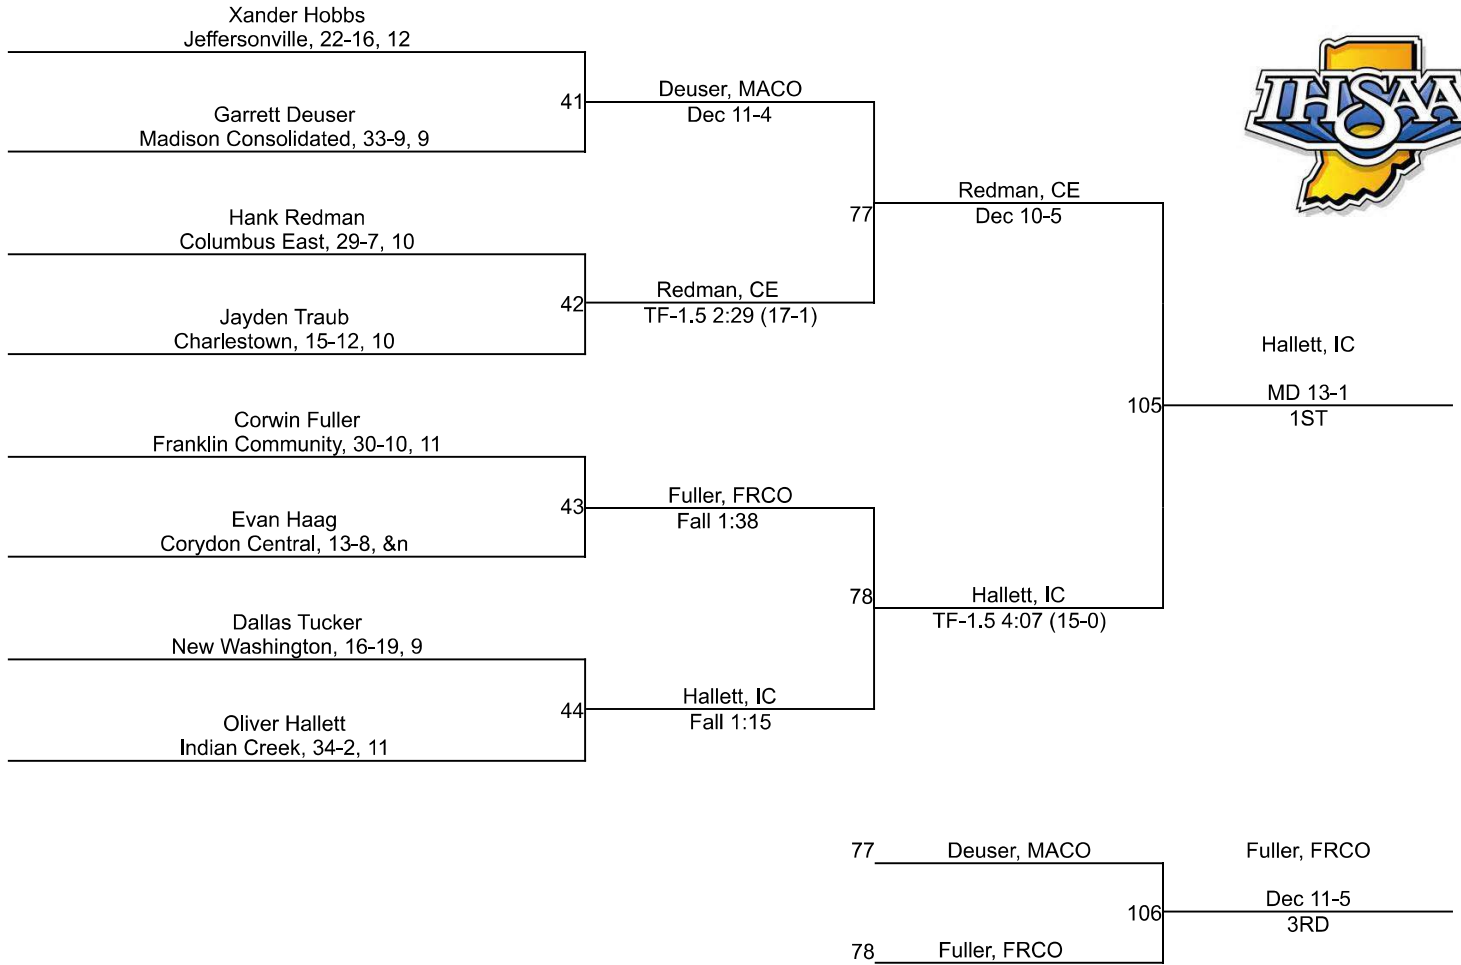

IHSAA Regional @ Jeffersonville High School

157

IHSAA Regional @ Jeffersonville High School

165

IHSAA Regional @ Jeffersonville High School

175

IHSAA Regional @ Jeffersonville High School

190