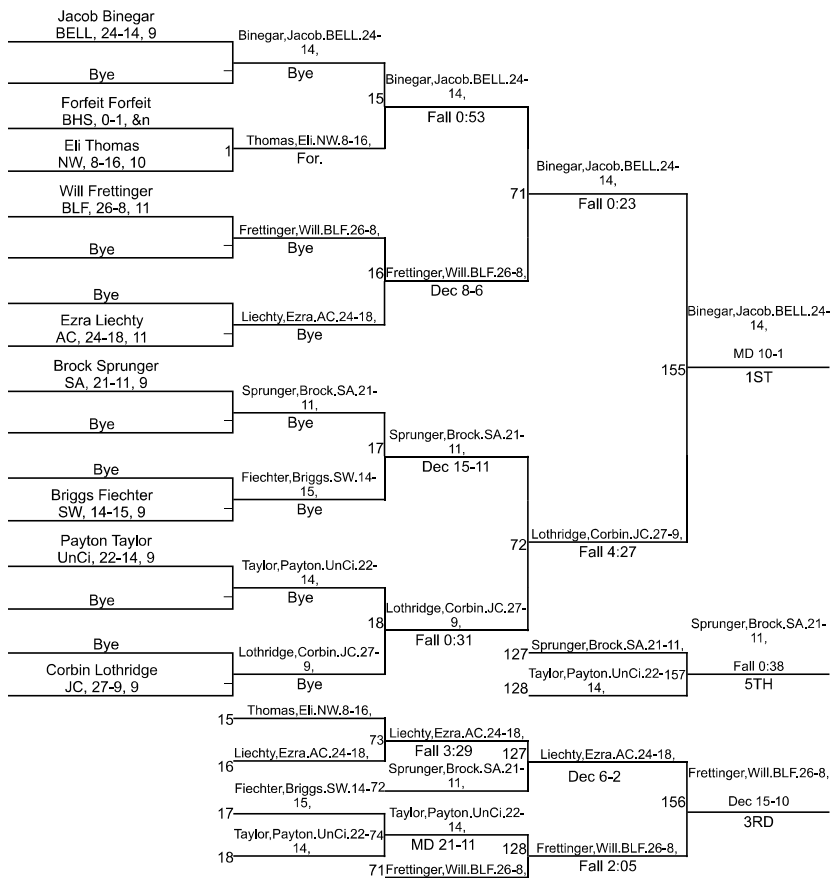

Team Scores

Printed on 02/02/2025 03:24 p.m.

Team Scores		
1	Bellmont (IN)	250.5
2	Adams Central	230.0
3	Jay County	208.0
4	South Adams	193.0
5	Bluffton	141.5
6	Norwell	105.5
7	Union City	83.5
8	Southern Wells	29.0
9	Blackford	4.0

IHSAA Sectional @ Jay County Jr/Sr High School

IHSAA Sectional @ Jay County Jr/Sr High School

120

IHSAA Sectional @ Jay County Jr/Sr High School

126

IHSAA Sectional @ Jay County Jr/Sr High School

132

IHSAA Sectional @ Jay County Jr/Sr High School