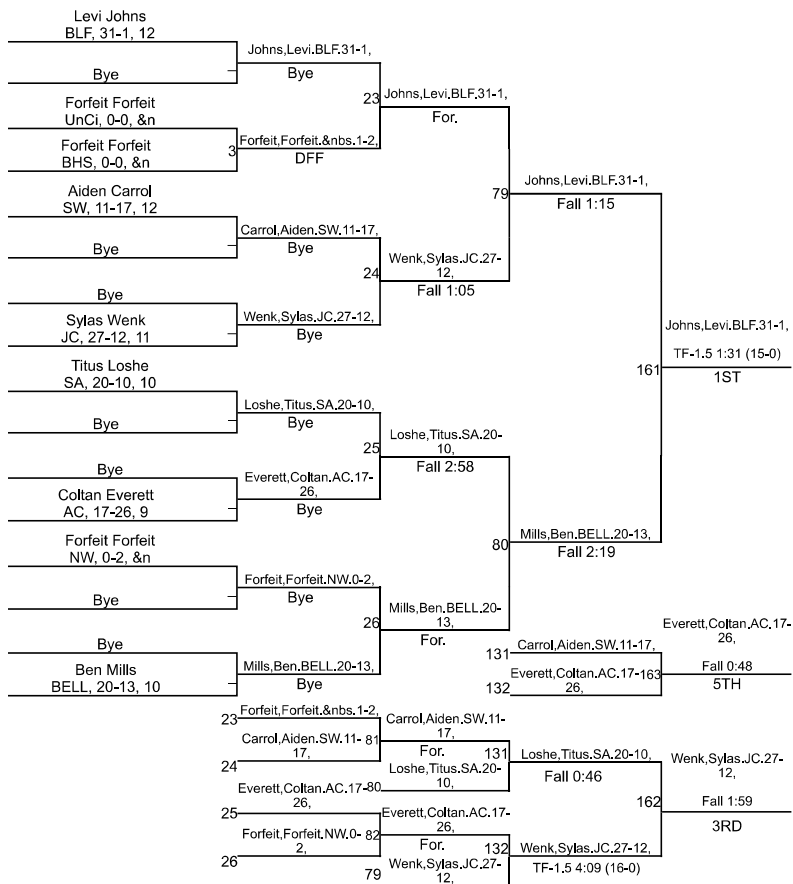

Team Scores

Printed on 02/02/2025 03:24 p.m.

Team Scores		
1	Bellmont (IN)	250.5
2	Adams Central	230.0
3	Jay County	208.0
4	South Adams	193.0
5	Bluffton	141.5
6	Norwell	105.5
7	Union City	83.5
8	Southern Wells	29.0
9	Blackford	4.0

IHSAA Sectional @ Jay County Jr/Sr High School

IHSAA Sectional @ Jay County Jr/Sr High School

120

IHSAA Sectional @ Jay County Jr/Sr High School

126

IHSAA Sectional @ Jay County Jr/Sr High School

132

IHSAA Sectional @ Jay County Jr/Sr High School