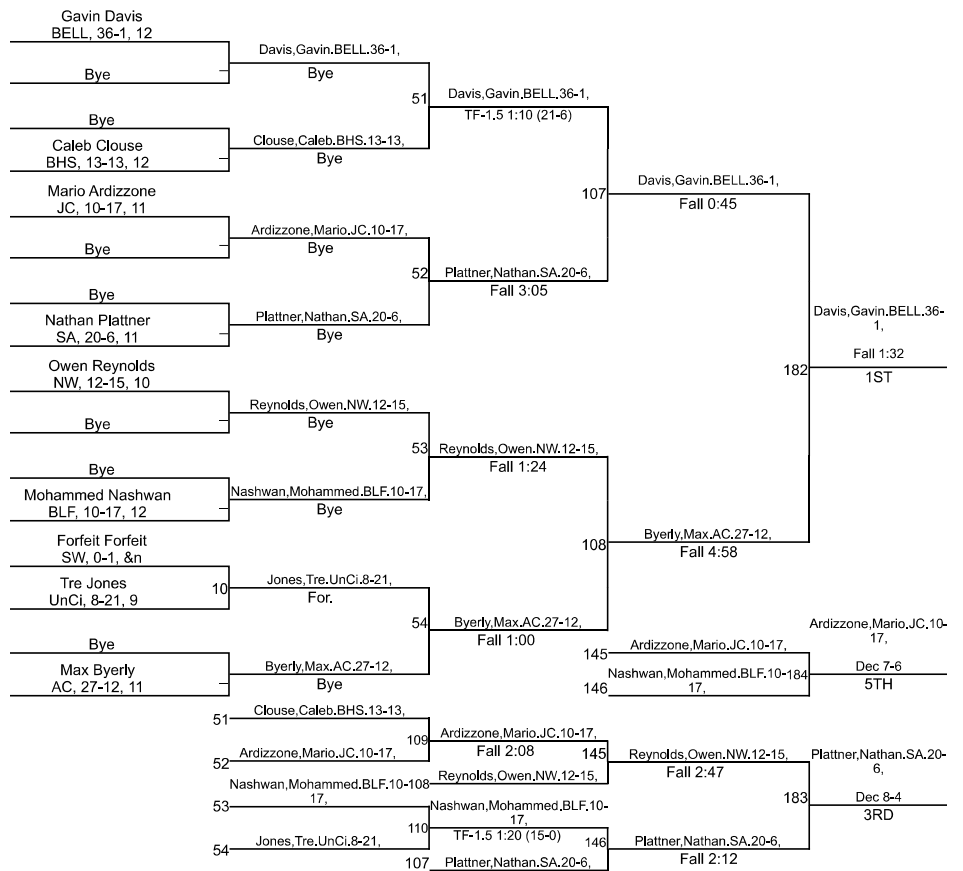

138

IHSAA Sectional @ Jay County Jr/Sr High School

144

IHSAA Sectional @ Jay County Jr/Sr High School

150

IHSAA Sectional @ Jay County Jr/Sr High School

165

IHSAA Sectional @ Jay County Jr/Sr High School