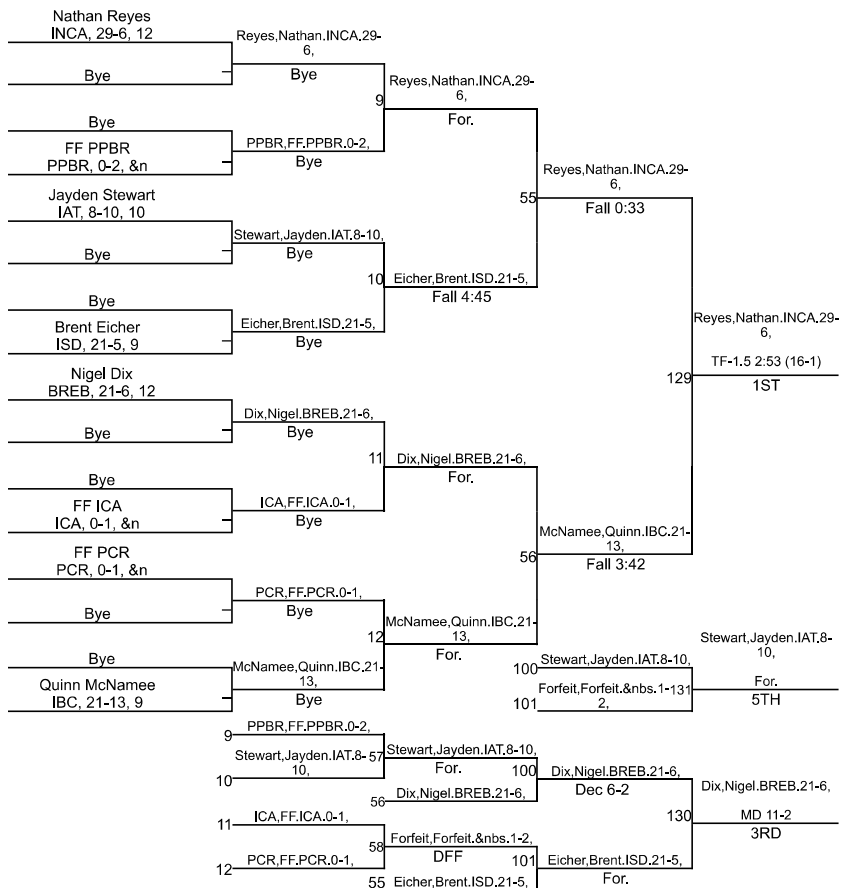

IHSAA Sectional @ Indianapolis Arsenal Tech. HS

113