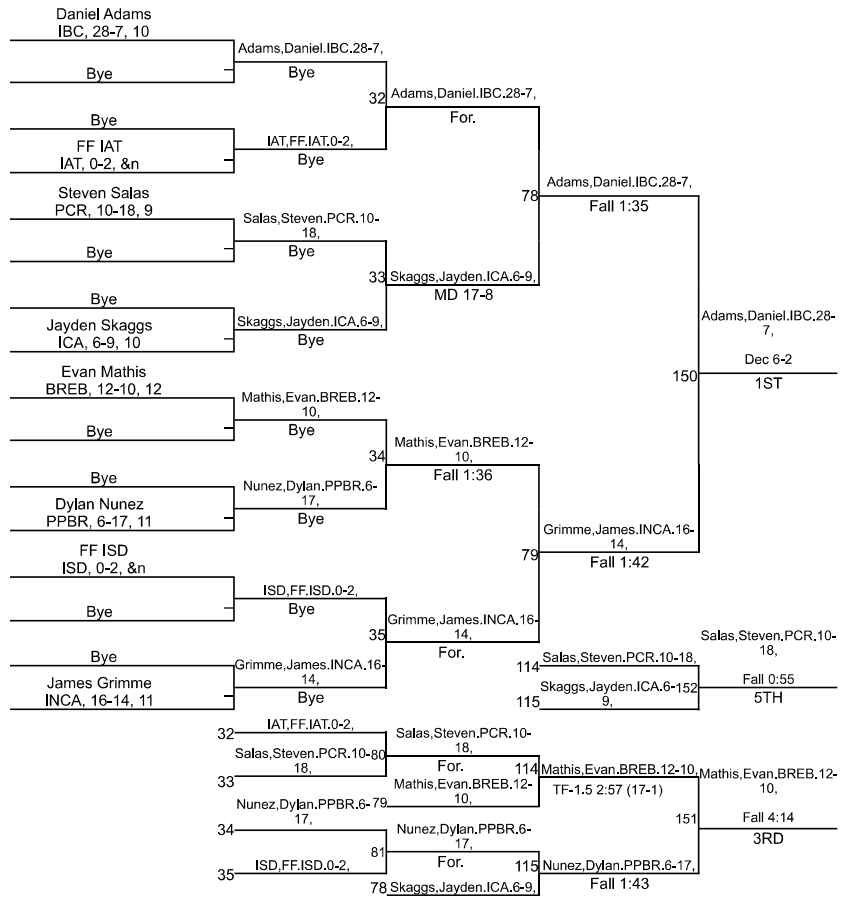

IHSAA Sectional @ Indianapolis Arsenal Tech. HS

113

IHSAA Sectional @ Indianapolis Arsenal Tech. HS

120

IHSAA Sectional @ Indianapolis Arsenal Tech. HS

165