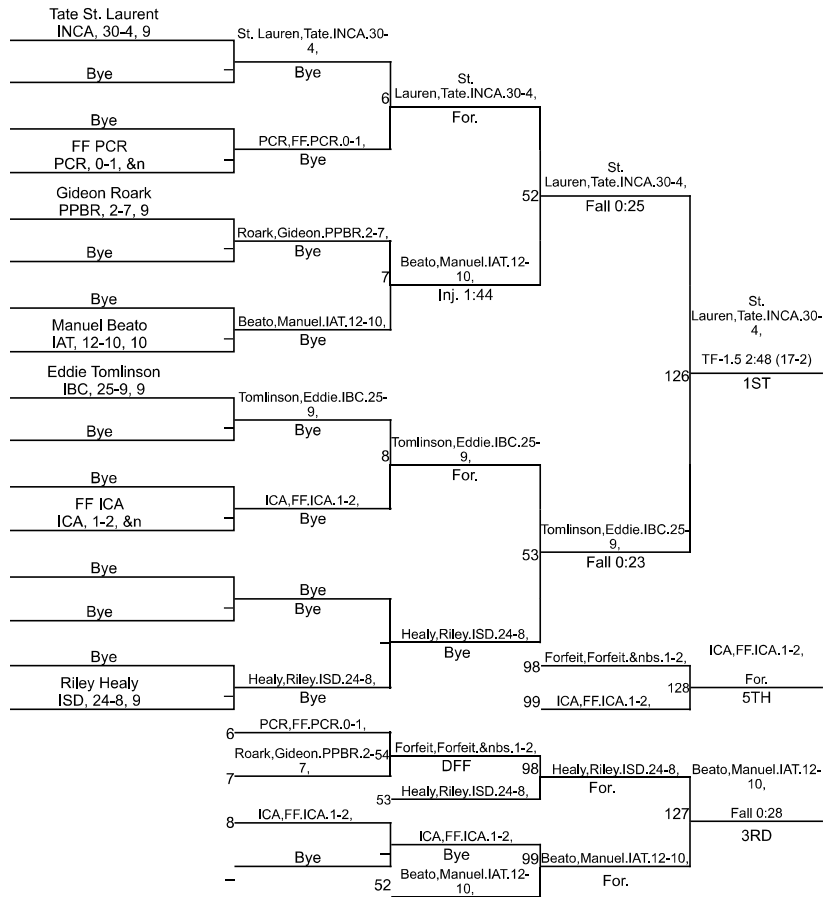

Team Scores

Printed on 02/02/2025 03:19 p.m.

Team Scores		
1	Indianapolis Cathedral	318.0
2	Indianapolis Bishop Chatard	266.0
3	Indiana School for the Deaf	118.0
4	Indianapolis Arsenal Tech	114.0
5	Providence Cristo Rey	98.5
6	Purdue Polytechnic	89.5
7	Indianapolis Crispus Attucks	61.0
8	Brebeuf Jesuit Preparatory	43.0
9	KIPP Indy Legacy	14.0
10	Indianapolis Cardinal Ritter	9.5
11	Indianapolis George Washington Community	6.0
12	Indianapolis School for the Blind	0.0
12	MTI School of Knowledge	0.0