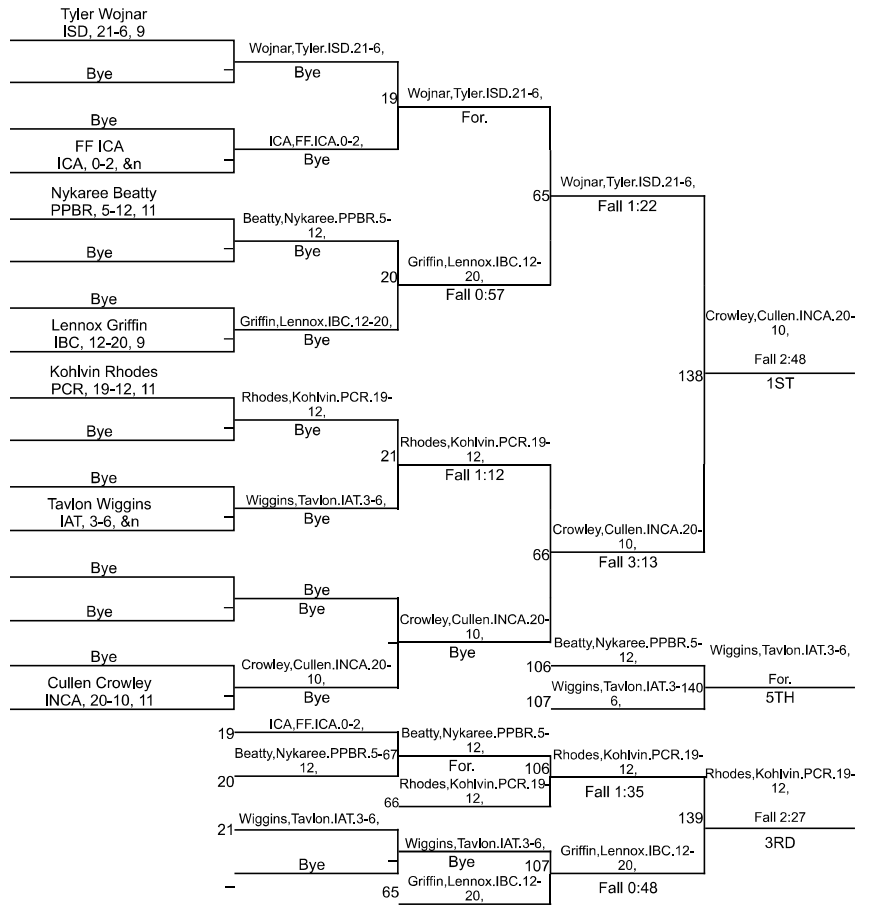

IHSAA Sectional @ Indianapolis Arsenal Tech. HS

113

IHSAA Sectional @ Indianapolis Arsenal Tech. HS

120

IHSAA Sectional @ Indianapolis Arsenal Tech. HS

165