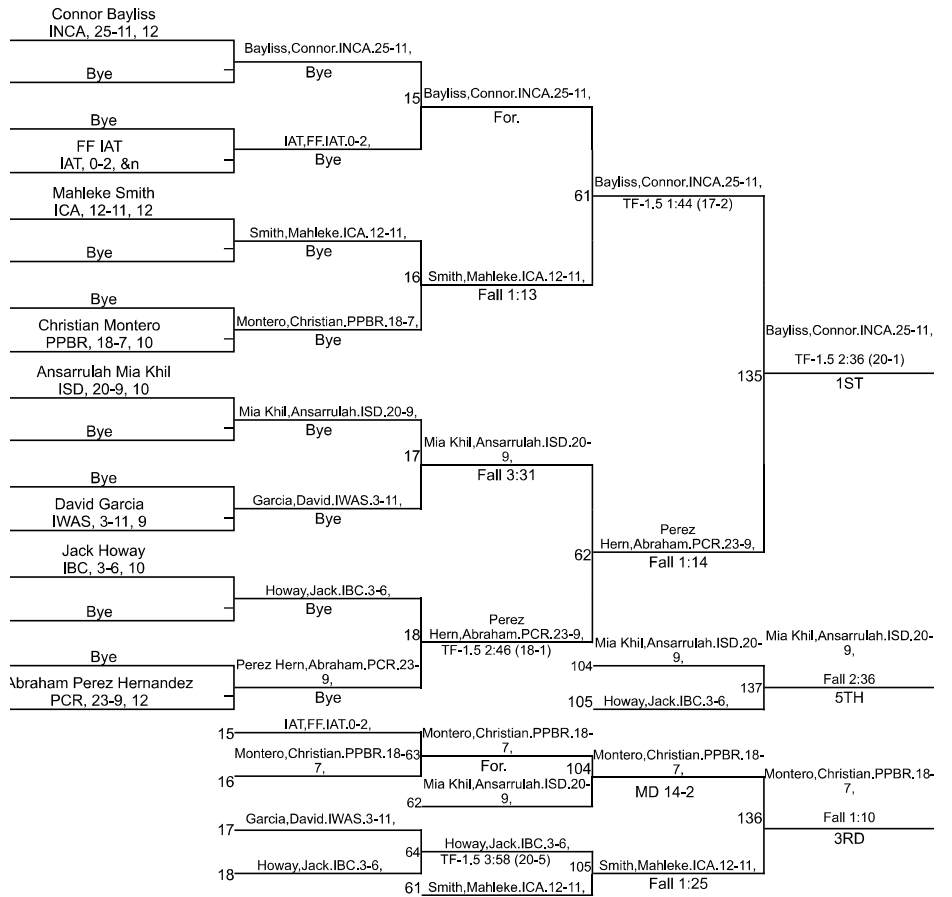

Team Scores

Printed on 02/02/2025 03:19 p.m.

Team Scores		
1	Indianapolis Cathedral	318.0
2	Indianapolis Bishop Chatard	266.0
3	Indiana School for the Deaf	118.0
4	Indianapolis Arsenal Tech	114.0
5	Providence Cristo Rey	98.5
6	Purdue Polytechnic	89.5
7	Indianapolis Crispus Attucks	61.0
8	Brebeuf Jesuit Preparatory	43.0
9	KIPP Indy Legacy	14.0
10	Indianapolis Cardinal Ritter	9.5
11	Indianapolis George Washington Community	6.0
12	Indianapolis School for the Blind	0.0
12	MTI School of Knowledge	0.0

IHSAA Sectional @ Indianapolis Arsenal Tech. HS

113

IHSAA Sectional @ Indianapolis Arsenal Tech. HS

120

IHSAA Sectional @ Indianapolis Arsenal Tech. HS

165