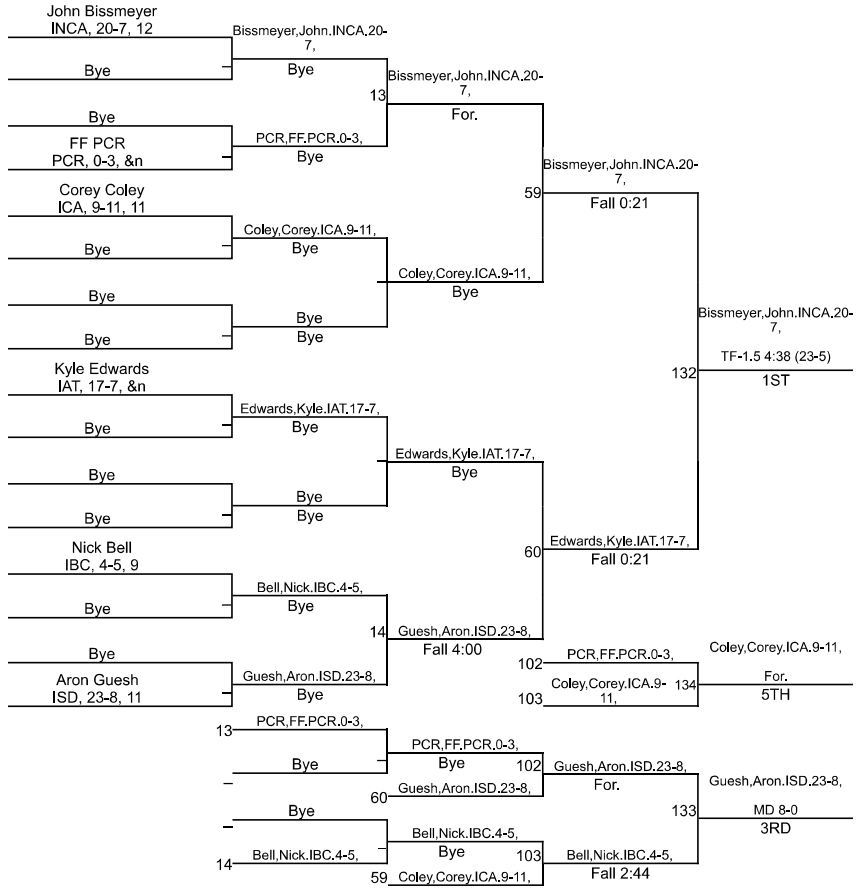

IHSAA Sectional @ Indianapolis Arsenal Tech. HS

120