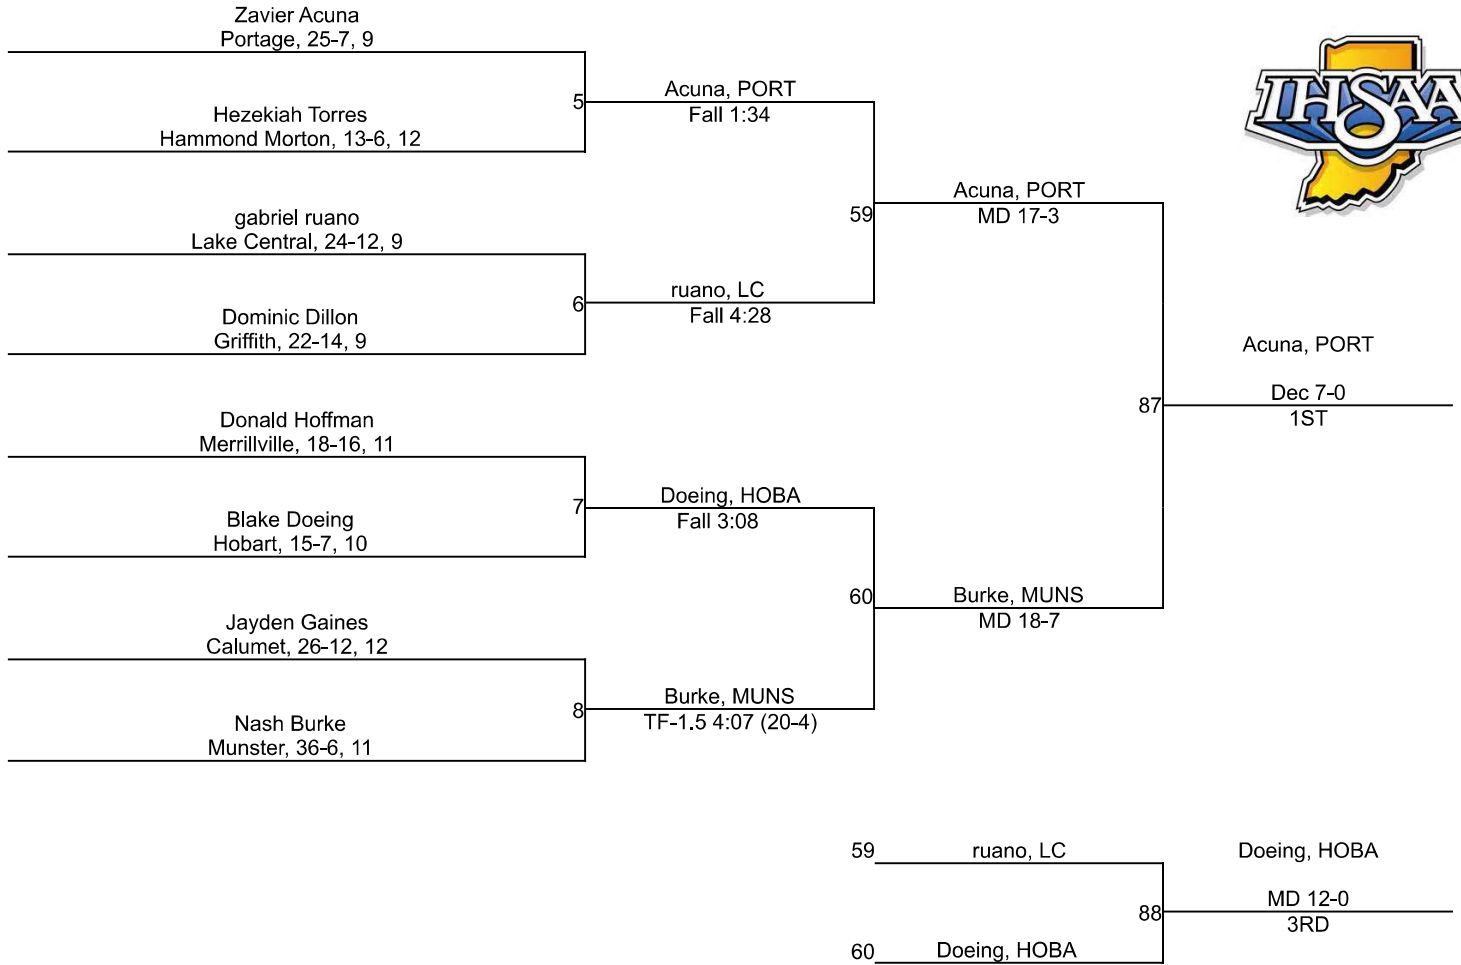

IHSAA Regional @ Hobart High School

113