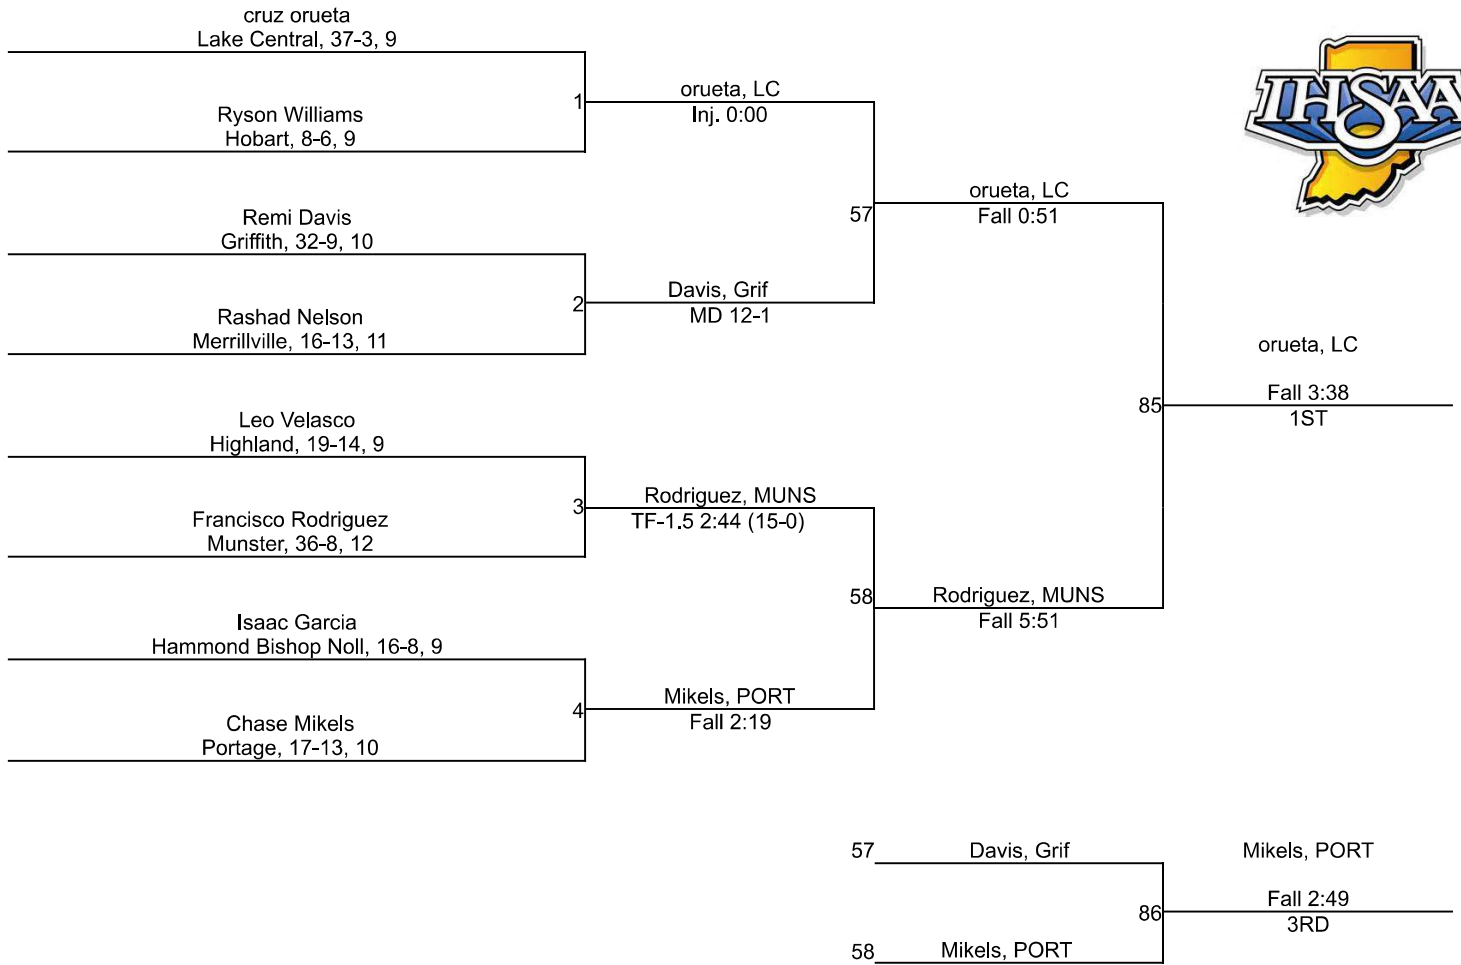

Team Scores

Printed on 02/15/2025 11:10 a.m.

Team Scores		
1	Portage	187.0
2	Hobart	152.0
3	Merrillville	143.5
4	Lake Central	98.0
5	Munster	64.5
6	Griffith	43.0
7	Calumet	26.0
7	River Forest	26.0
9	East Chicago Central	19.5
10	Highland	18.0
11	Andrean	16.0
12	Gary West Side	13.0
13	Hammond Central	12.5
14	Hammond Bishop Noll	0.0
14	Hammond Morton	0.0
14	Lake Station	0.0
14	Whiting	0.0

IHSAA Regional @ Hobart High School

106