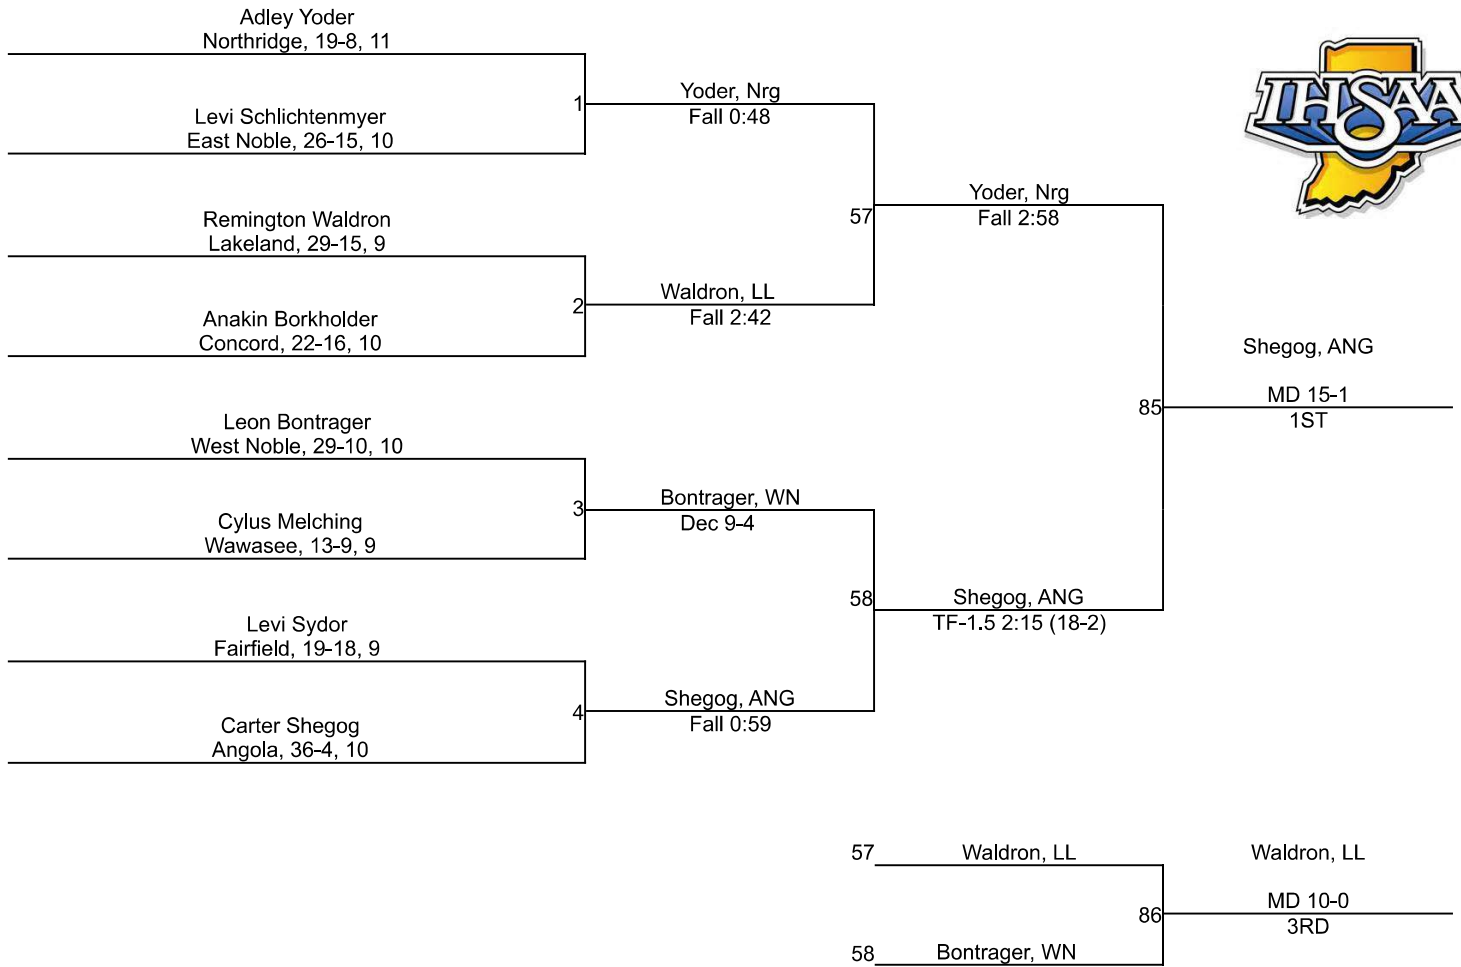

# IHSAA Regional @ Goshen High School

106