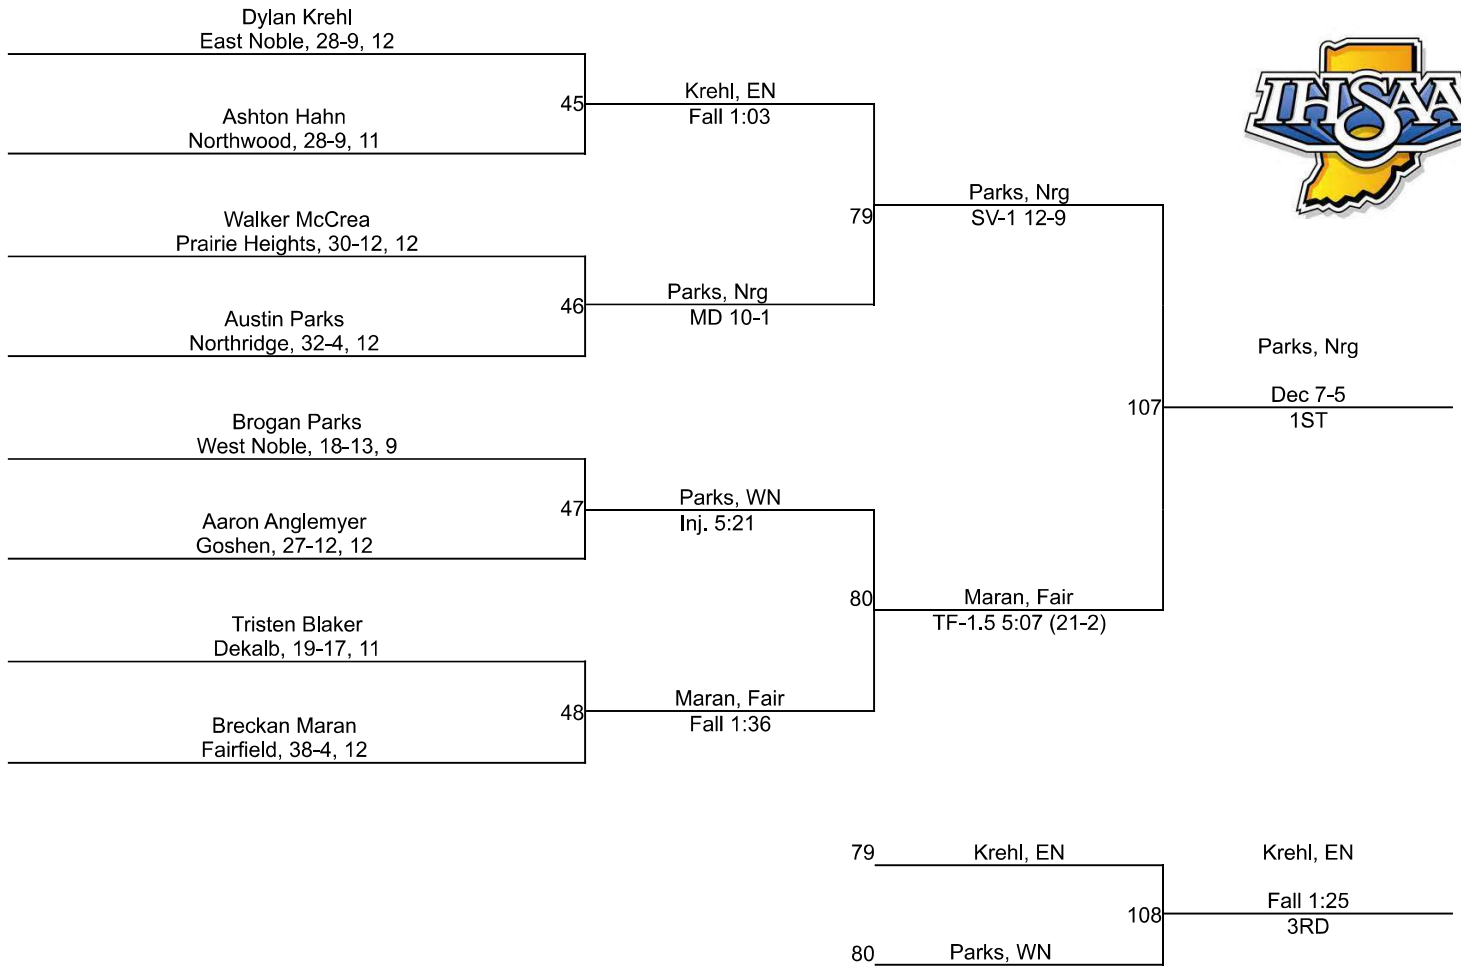

IHSAA Regional @ Goshen High School

190