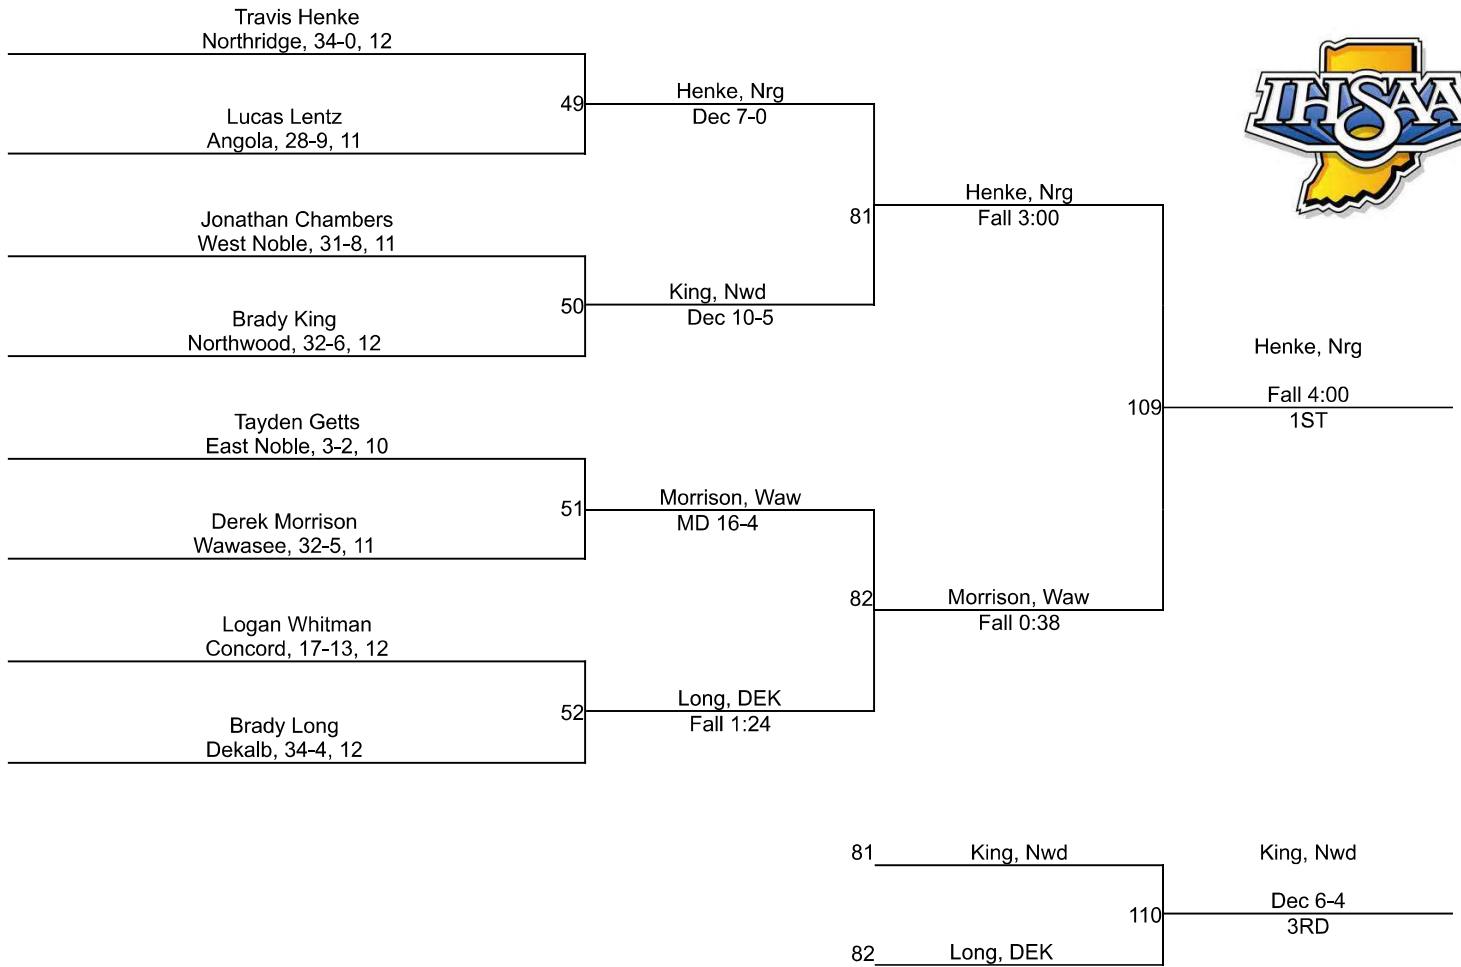

IHSAA Regional @ Goshen High School

215