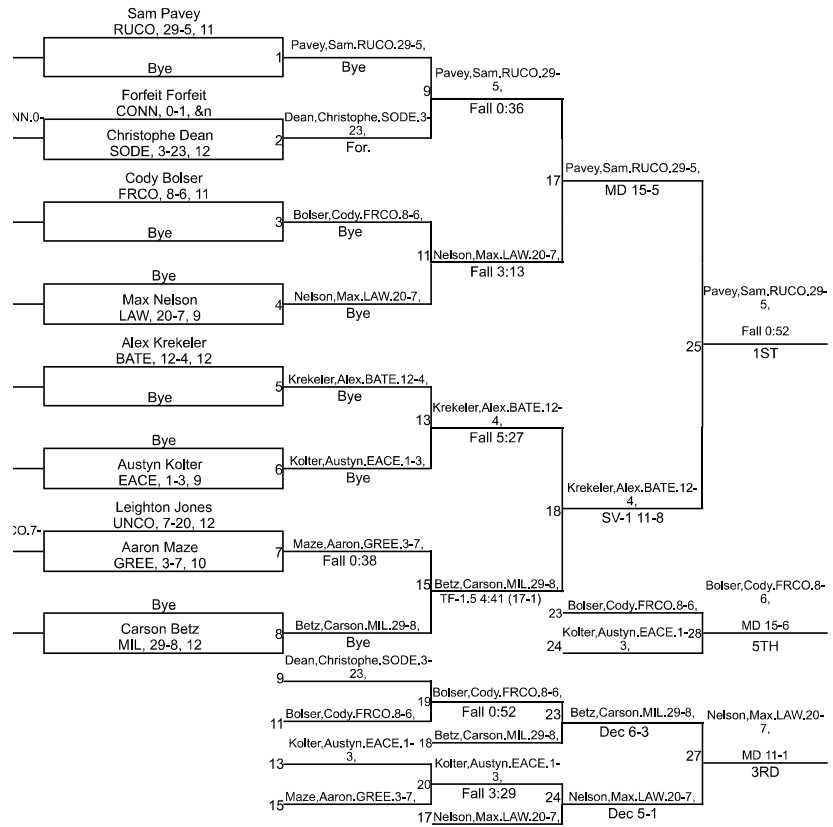

IHSAA Sectional @ Franklin County High School

165

IHSAA Sectional @ Franklin County High School

175

IHSAA Sectional @ Franklin County High School

190

IHSAA Sectional @ Franklin County High School

215