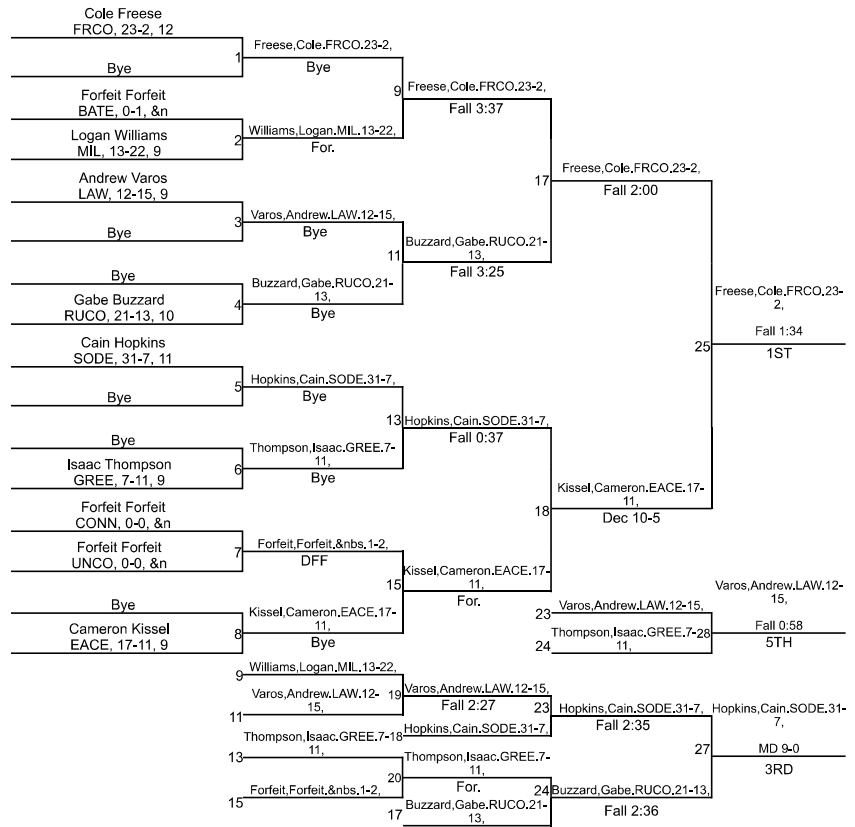

IHSAA Sectional @ Franklin County High School

113