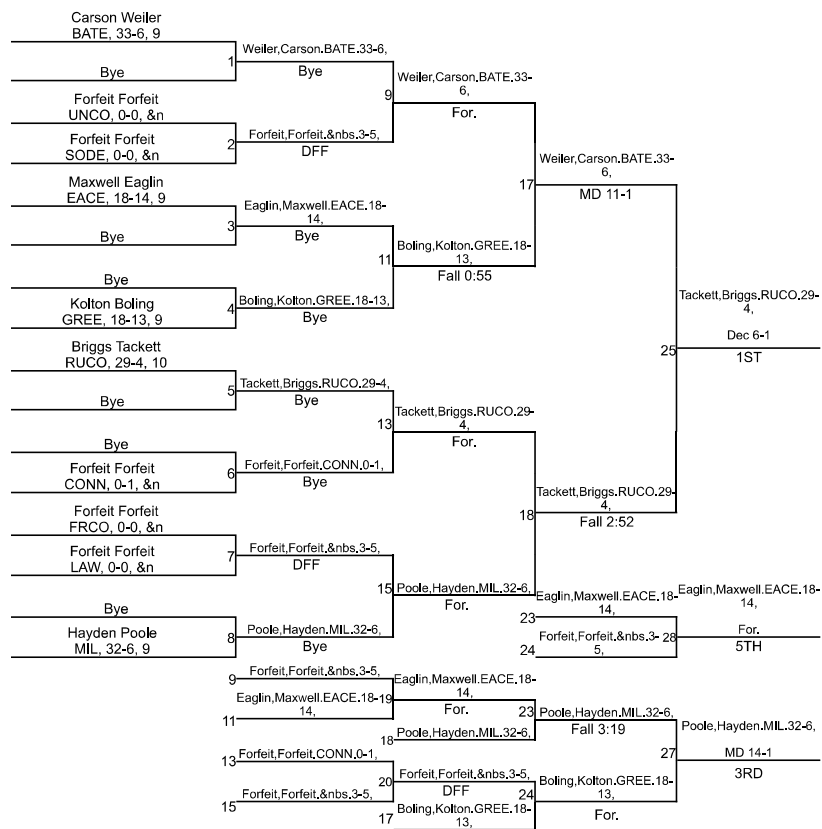

Team Scores

Printed on 02/02/2025 03:15 p.m.

Team Scores		
1	East Central	267.0
2	Milan	206.5
3	Franklin County	178.0
4	Rushville Consolidated	139.0
5	Batesville	122.5
6	South Dearborn	120.5
7	Lawrenceburg	73.0
8	Greensburg	58.5
9	Union County	40.0
10	Connersville	34.0

IHSAA Sectional @ Franklin County High School