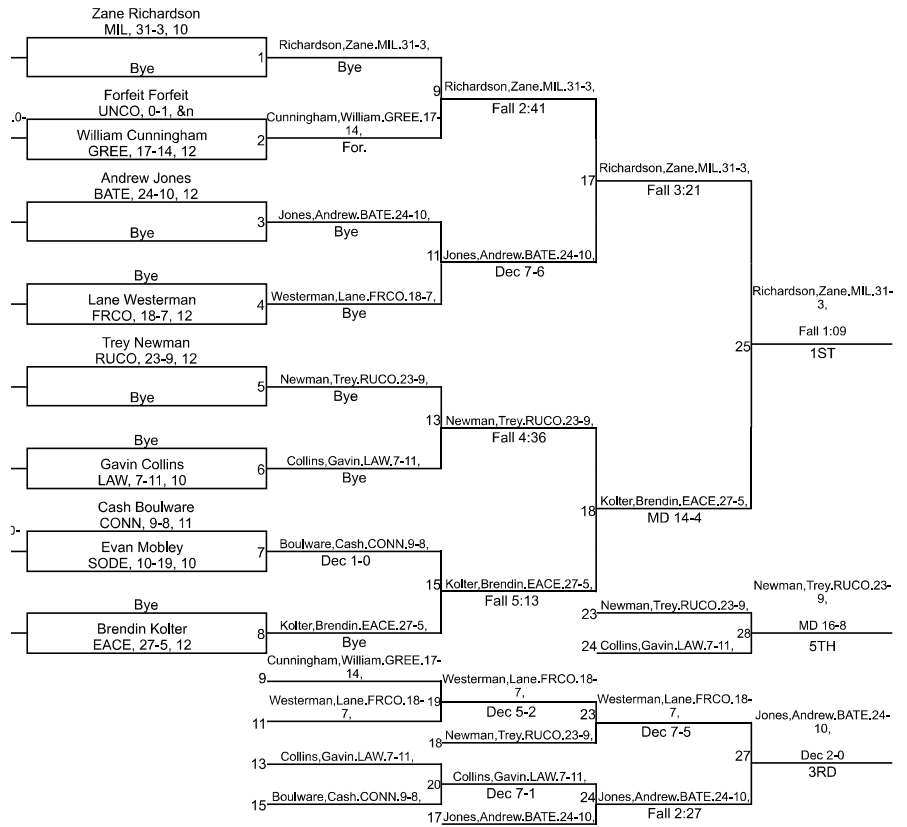

IHSAA Sectional @ Franklin County High School

165

IHSAA Sectional @ Franklin County High School

175

IHSAA Sectional @ Franklin County High School

190

IHSAA Sectional @ Franklin County High School

215