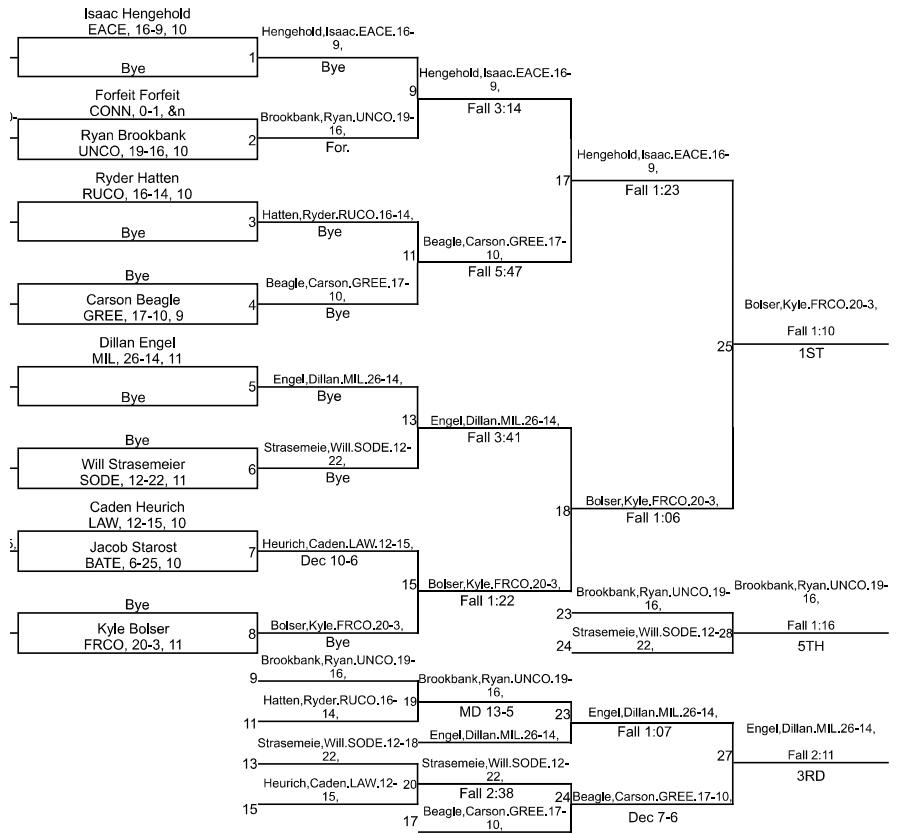

Team Scores

Printed on 02/02/2025 03:15 p.m.

Team Scores		
1	East Central	267.0
2	Milan	206.5
3	Franklin County	178.0
4	Rushville Consolidated	139.0
5	Batesville	122.5
6	South Dearborn	120.5
7	Lawrenceburg	73.0
8	Greensburg	58.5
9	Union County	40.0
10	Connersville	34.0

IHSAA Sectional @ Franklin County High School

IHSAA Sectional @ Franklin County High School

113

IHSAA Sectional @ Franklin County High School

120

IHSAA Sectional @ Franklin County High School

126

IHSAA Sectional @ Franklin County High School

132

IHSAA Sectional @ Franklin County High School

138

IHSAA Sectional @ Franklin County High School

144

IHSAA Sectional @ Franklin County High School

150

IHSAA Sectional @ Franklin County High School