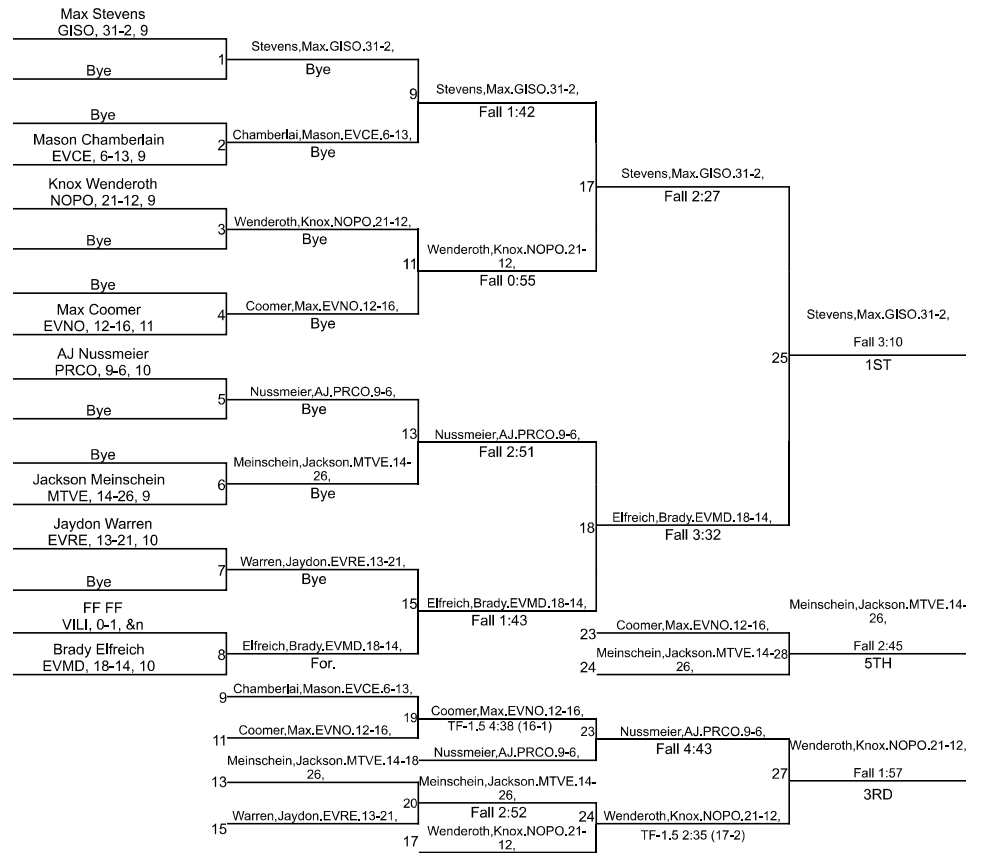

# Team Scores

Printed on 02/01/2025 10:30 p.m.

Team Scores		
1	Evansville Mater Dei	314.0
2	Mt Vernon	173.0
3	Gibson Southern	145.0
4	Evansville North	128.0
5	Evansville F.J. Reitz	127.5
6	North Posey	125.0
7	Vincennes Lincoln	102.5
8	Princeton Community	62.5
9	Evansville Central	56.0

# IHSAA Sectional @ Evansville Central High School

113