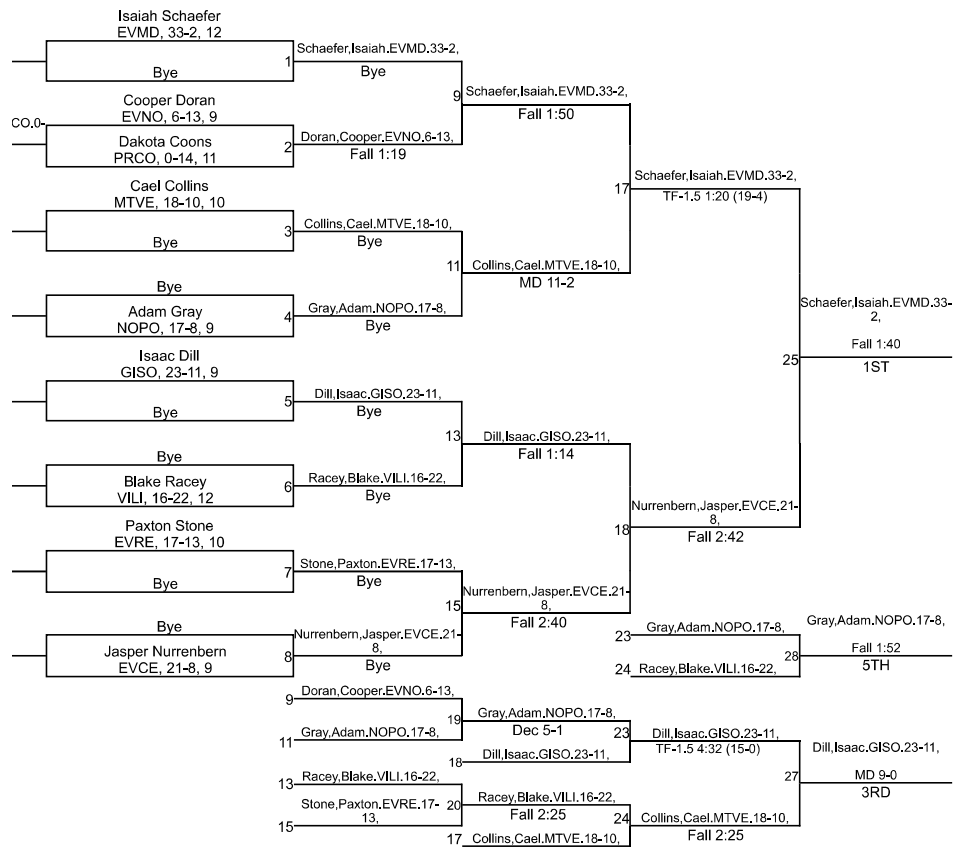

IHSAA Sectional @ Evansville Central High School

138