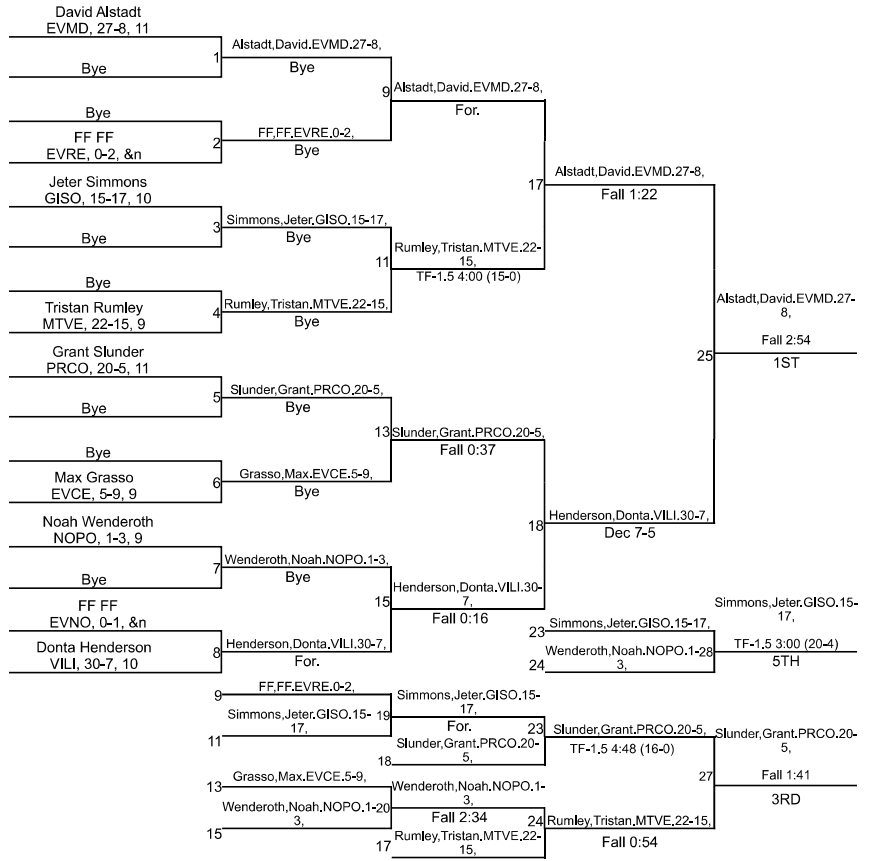

# Team Scores

Printed on 02/01/2025 10:30 p.m.

Team Scores		
1	Evansville Mater Dei	314.0
2	Mt Vernon	173.0
3	Gibson Southern	145.0
4	Evansville North	128.0
5	Evansville F.J. Reitz	127.5
6	North Posey	125.0
7	Vincennes Lincoln	102.5
8	Princeton Community	62.5
9	Evansville Central	56.0

# IHSAA Sectional @ Evansville Central High School

113