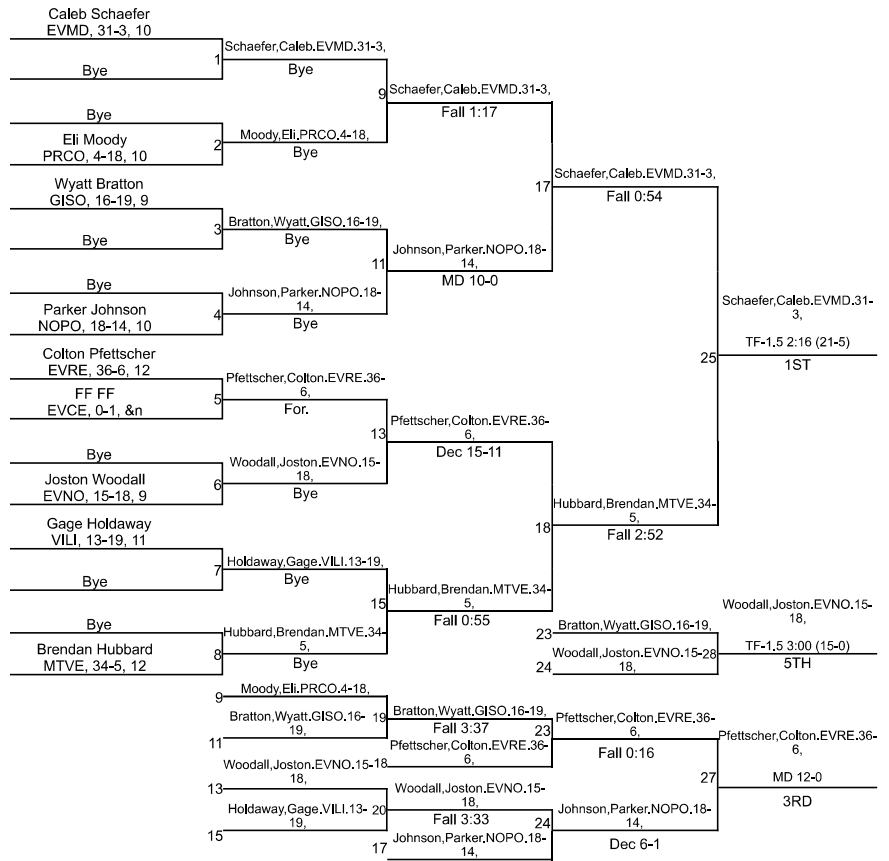

# Team Scores

Printed on 02/01/2025 10:30 p.m.

Team Scores		
1	Evansville Mater Dei	314.0
2	Mt Vernon	173.0
3	Gibson Southern	145.0
4	Evansville North	128.0
5	Evansville F.J. Reitz	127.5
6	North Posey	125.0
7	Vincennes Lincoln	102.5
8	Princeton Community	62.5
9	Evansville Central	56.0

# IHSAA Sectional @ Evansville Central High School

113