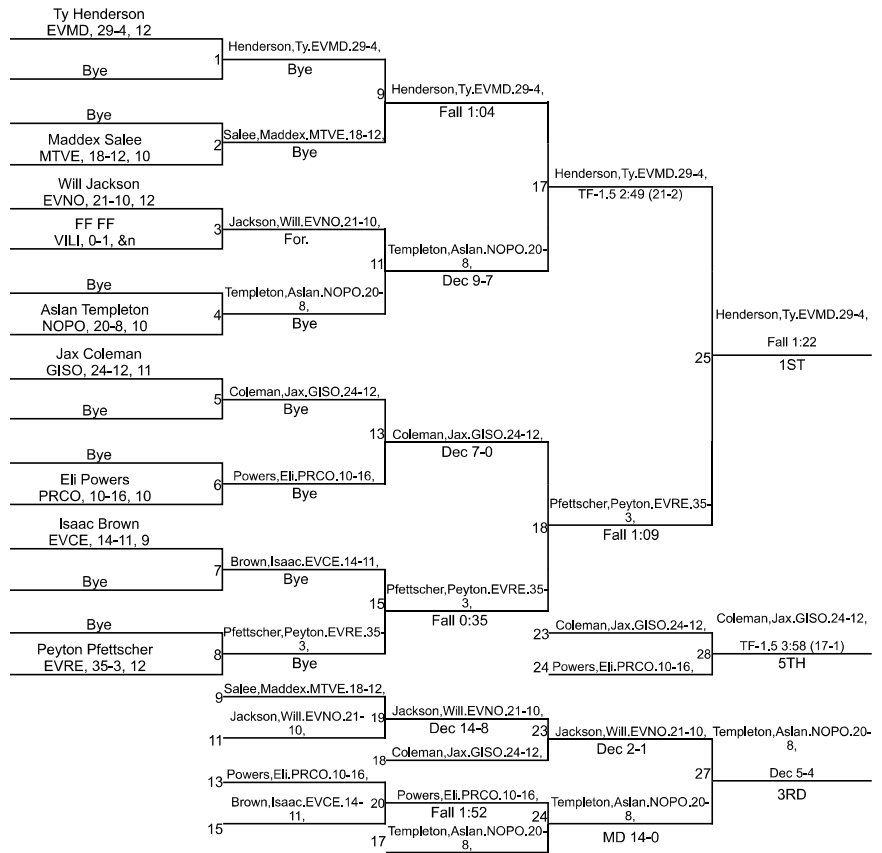

# Team Scores

Printed on 02/01/2025 10:30 p.m.

Team Scores		
1	Evansville Mater Dei	314.0
2	Mt Vernon	173.0
3	Gibson Southern	145.0
4	Evansville North	128.0
5	Evansville F.J. Reitz	127.5
6	North Posey	125.0
7	Vincennes Lincoln	102.5
8	Princeton Community	62.5
9	Evansville Central	56.0

# IHSAA Sectional @ Evansville Central High School

113