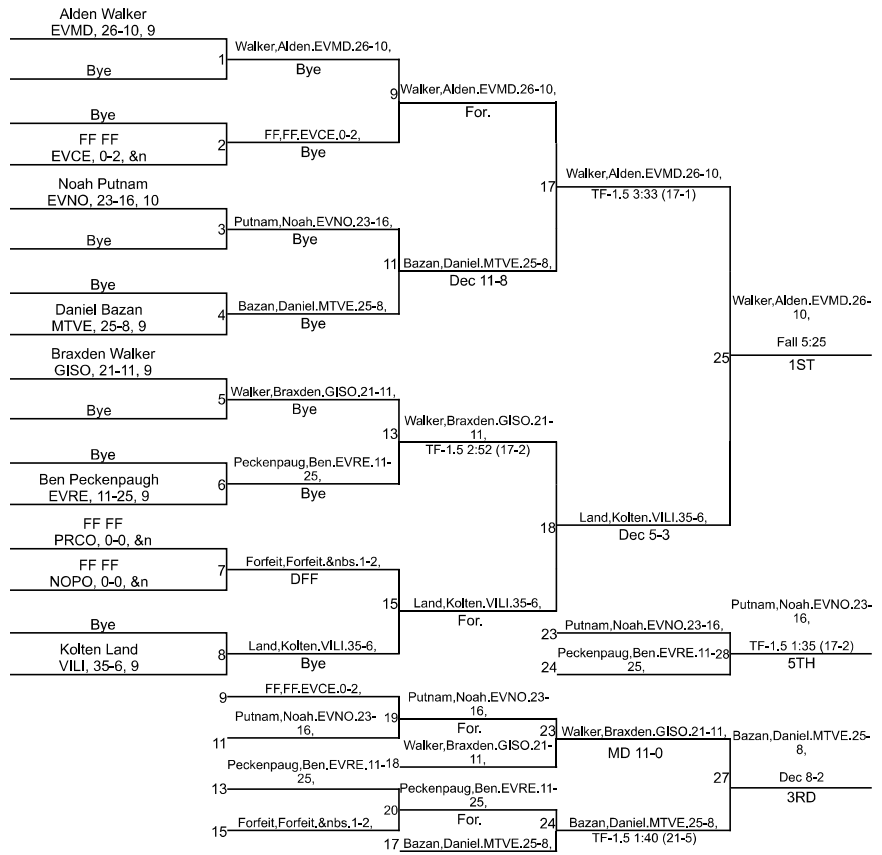

# Team Scores

Printed on 02/01/2025 10:30 p.m.

Team Scores		
1	Evansville Mater Dei	314.0
2	Mt Vernon	173.0
3	Gibson Southern	145.0
4	Evansville North	128.0
5	Evansville F.J. Reitz	127.5
6	North Posey	125.0
7	Vincennes Lincoln	102.5
8	Princeton Community	62.5
9	Evansville Central	56.0

# IHSAA Sectional @ Evansville Central High School

113