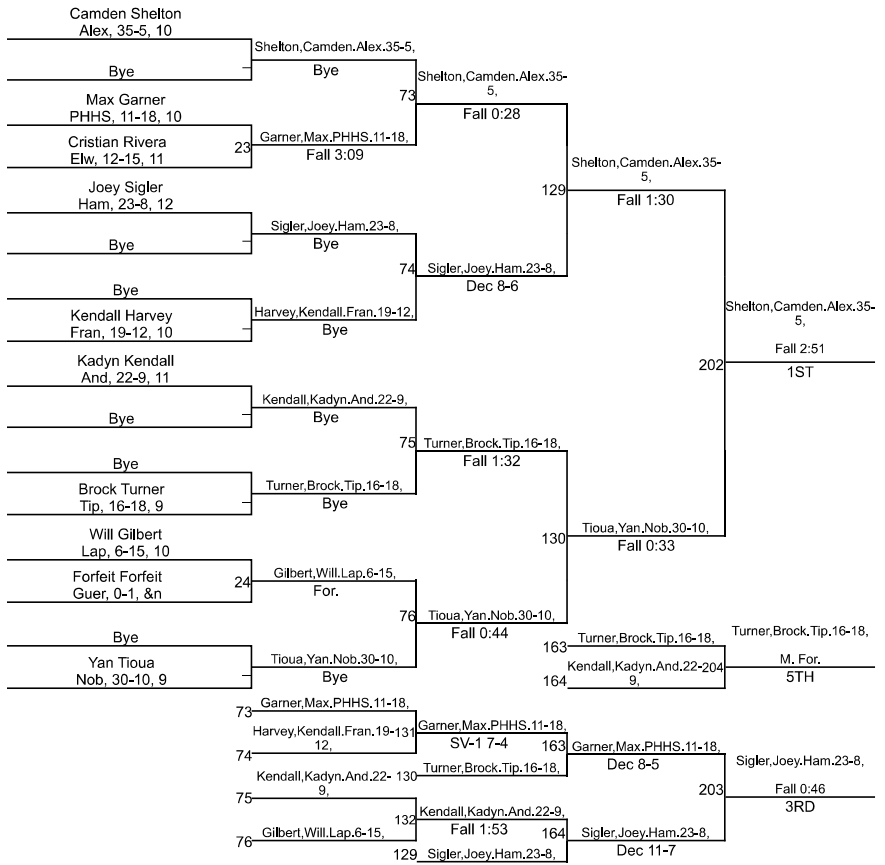

IHSAA Sectional @ Elwood Jr/Sr High School

190