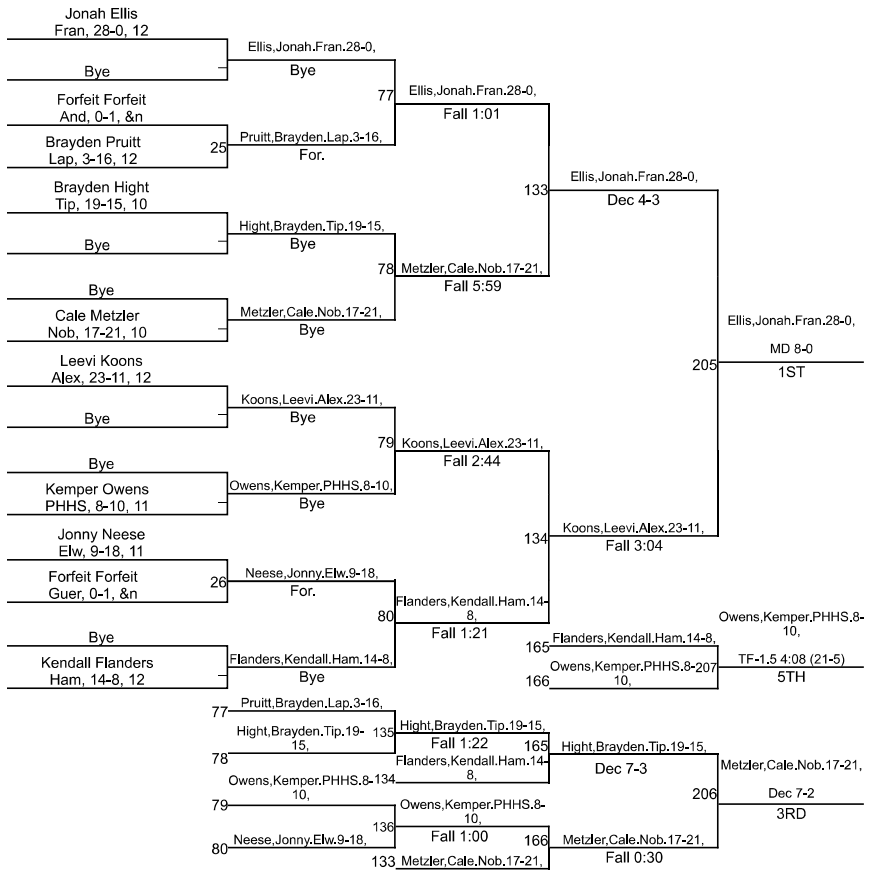

IHSAA Sectional @ Elwood Jr/Sr High School

215