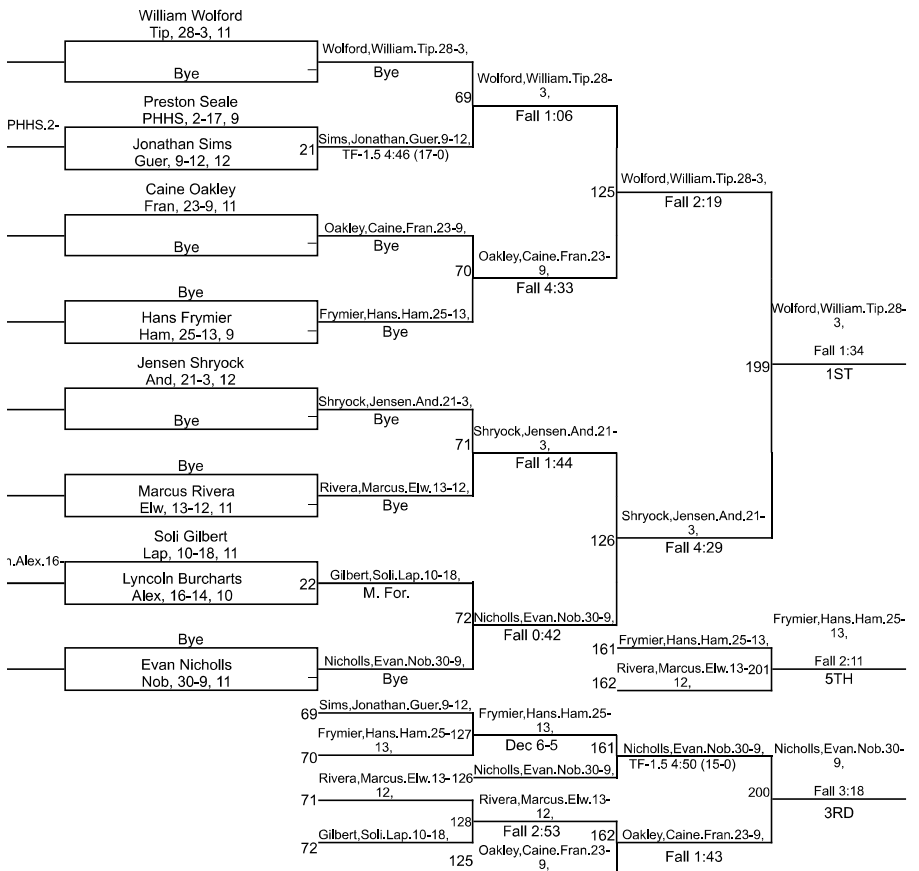

IHSAA Sectional @ Elwood Jr/Sr High School

150

IHSAA Sectional @ Elwood Jr/Sr High School

157

IHSAA Sectional @ Elwood Jr/Sr High School

165

IHSAA Sectional @ Elwood Jr/Sr High School

175