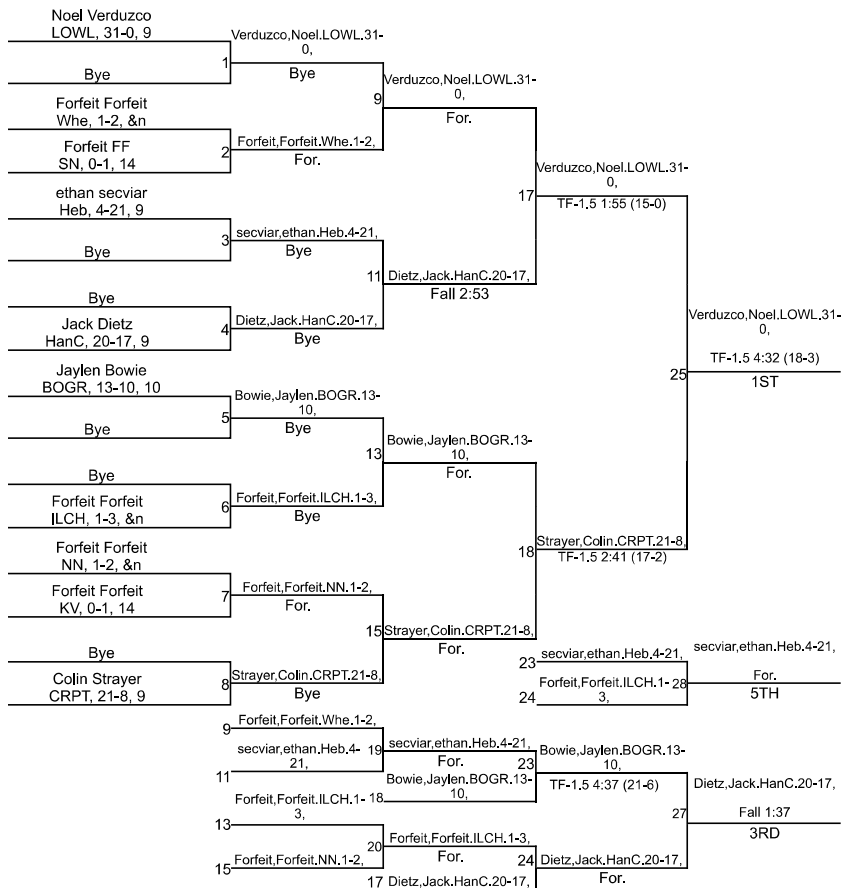

Team Scores

Printed on 02/01/2025 09:32 p.m.

Team Scores		
1	Crown Point	311.5
2	Lowell	275.5
3	Hanover Central	201.0
4	Boone Grove	105.0
5	Illiana Christian	102.5
6	Kankakee Valley	80.0
7	North Newton	52.5
8	Wheeler	51.0
9	Hebron	49.0
10	South Newton	18.0

IHSAA Sectional @ Crown Point High School

106

IHSAA Sectional @ Crown Point High School

113

IHSAA Sectional @ Crown Point High School

120

IHSAA Sectional @ Crown Point High School

138