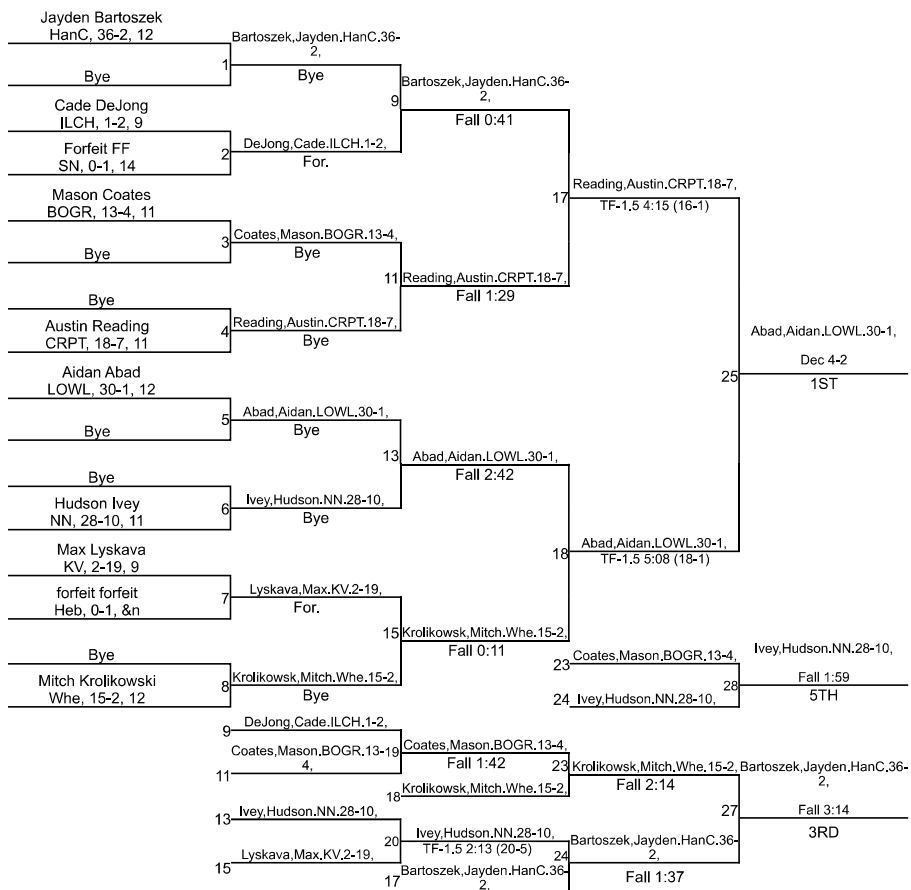

IHSAA Sectional @ Crown Point High School

150

IHSAA Sectional @ Crown Point High School

165

IHSAA Sectional @ Crown Point High School

175

IHSAA Sectional @ Crown Point High School

190

IHSAA Sectional @ Crown Point High School

215

IHSAA Sectional @ Crown Point High School

285