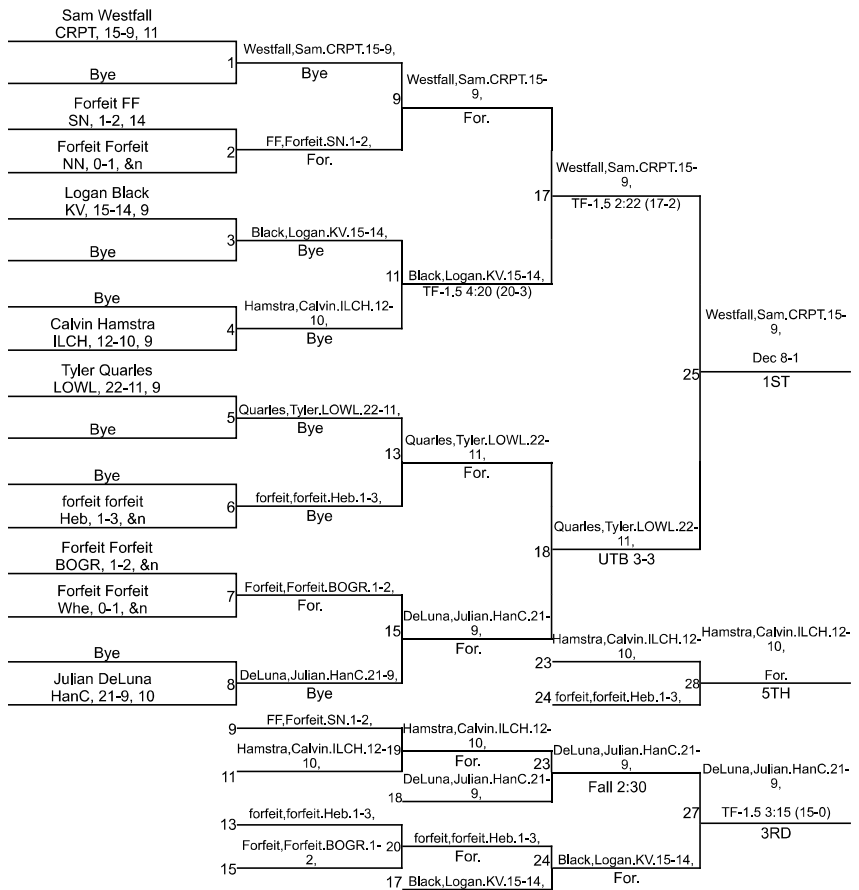

Team Scores

Printed on 02/01/2025 09:32 p.m.

Team Scores		
1	Crown Point	311.5
2	Lowell	275.5
3	Hanover Central	201.0
4	Boone Grove	105.0
5	Illiana Christian	102.5
6	Kankakee Valley	80.0
7	North Newton	52.5
8	Wheeler	51.0
9	Hebron	49.0
10	South Newton	18.0

IHSAA Sectional @ Crown Point High School

106

IHSAA Sectional @ Crown Point High School

113

IHSAA Sectional @ Crown Point High School

120

IHSAA Sectional @ Crown Point High School

138