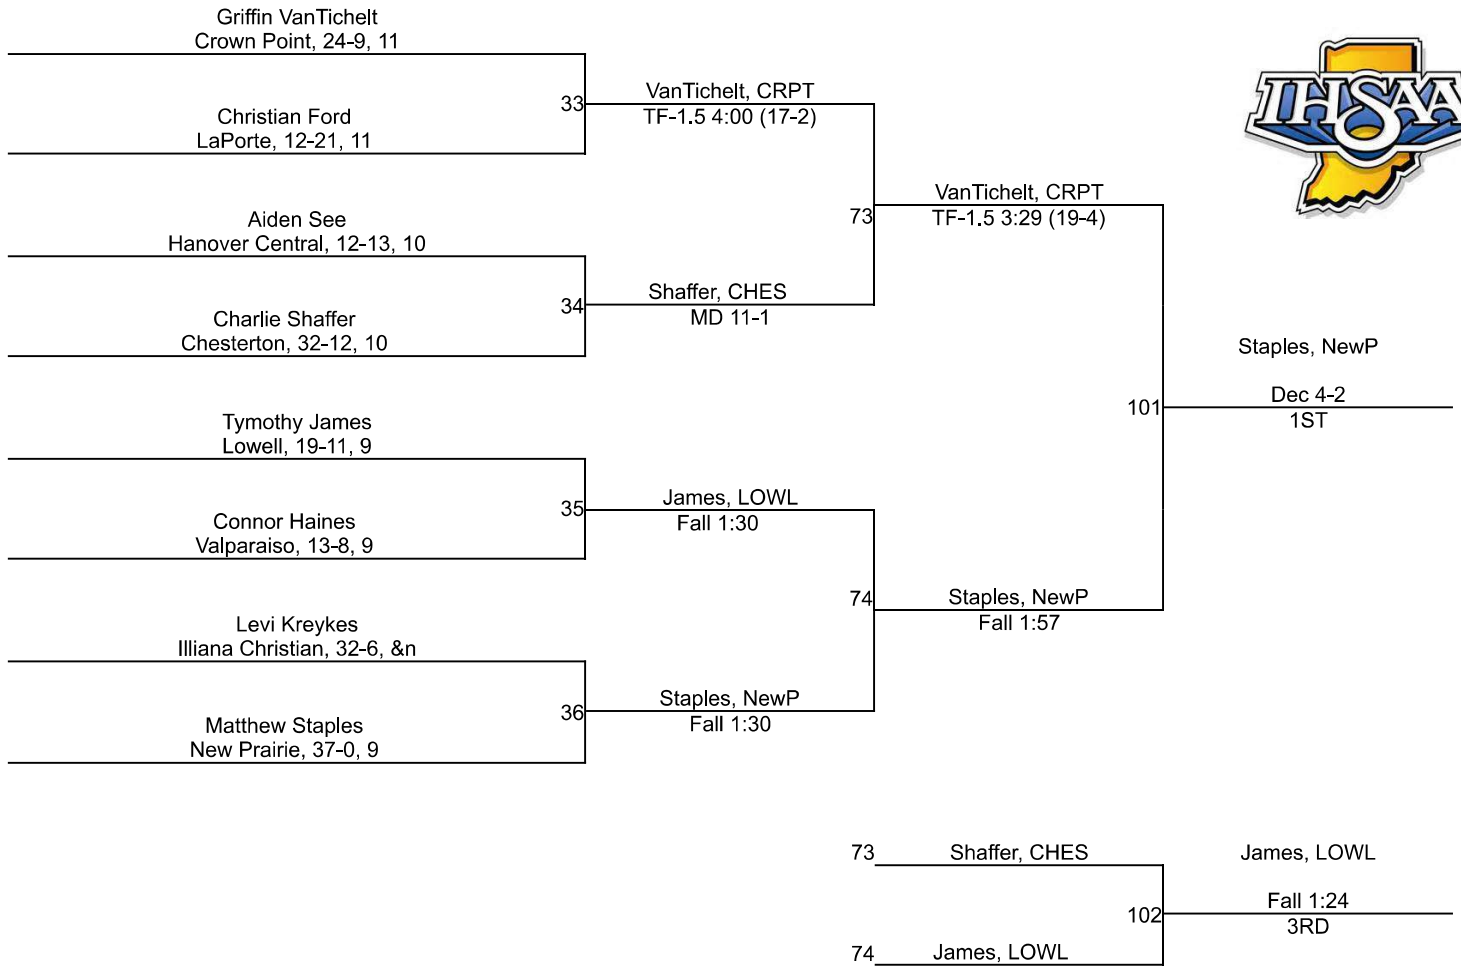

IHSAA Regional @ Crown Point High School

157