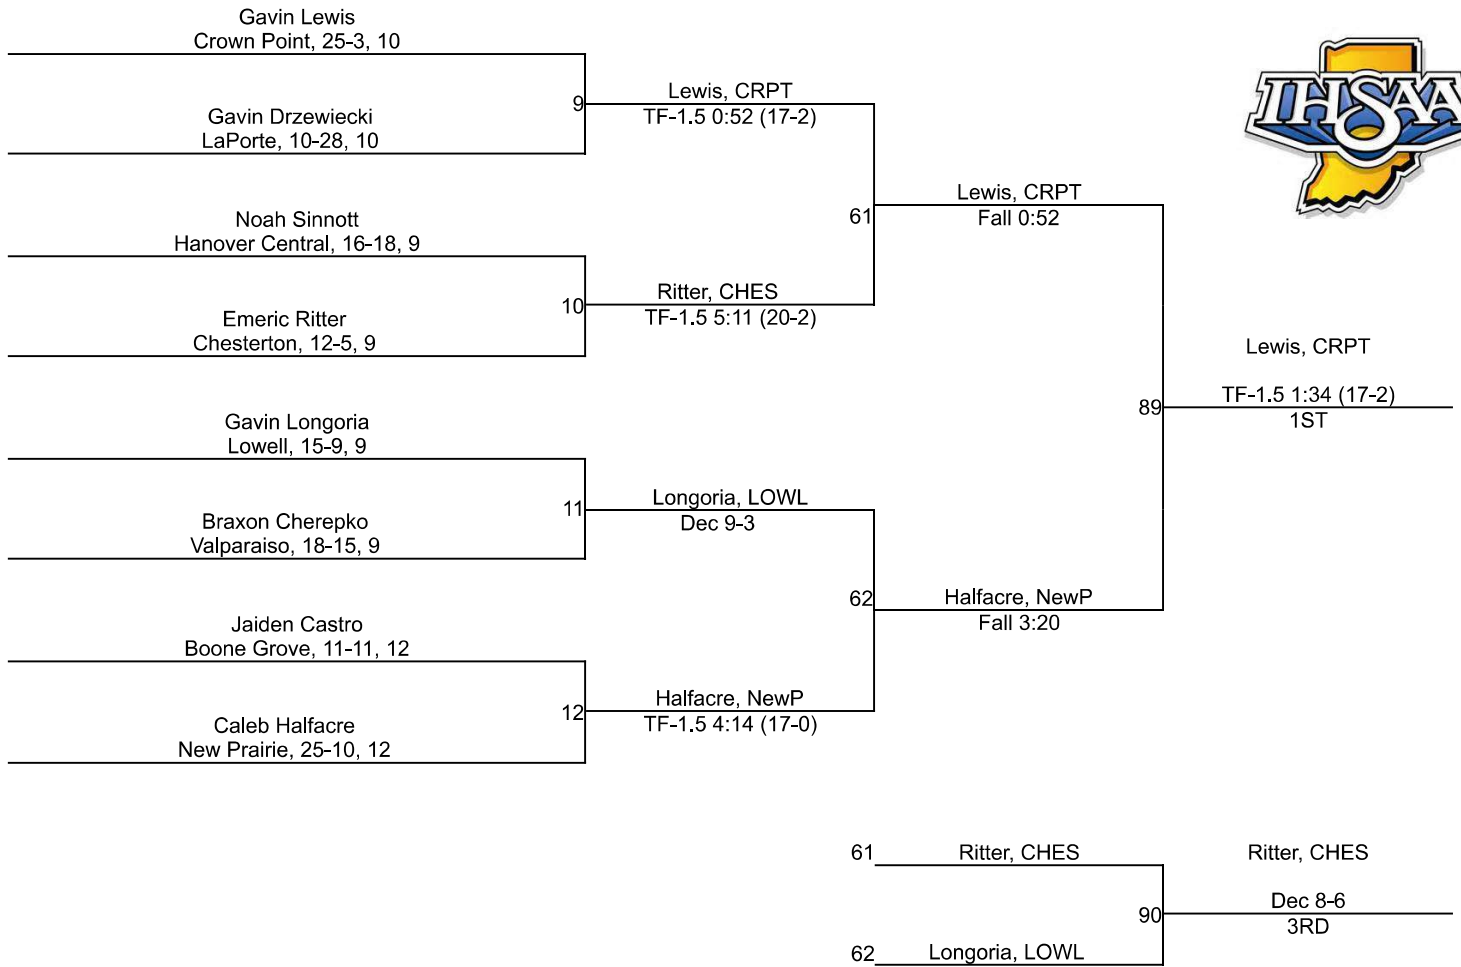

IHSAA Regional @ Crown Point High School

120