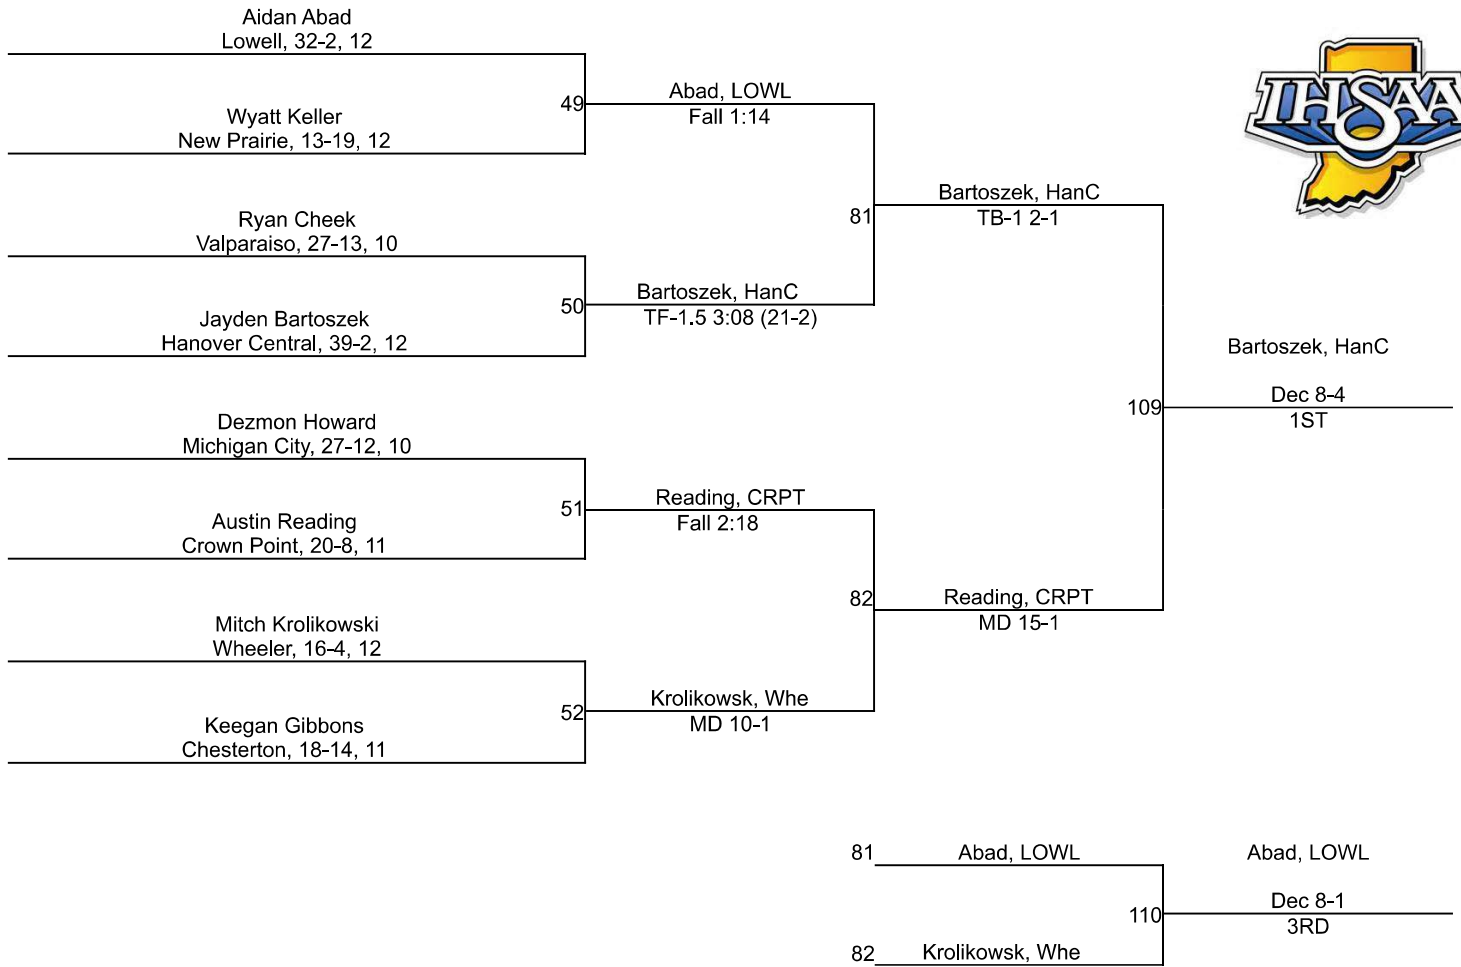

IHSAA Regional @ Crown Point High School

215