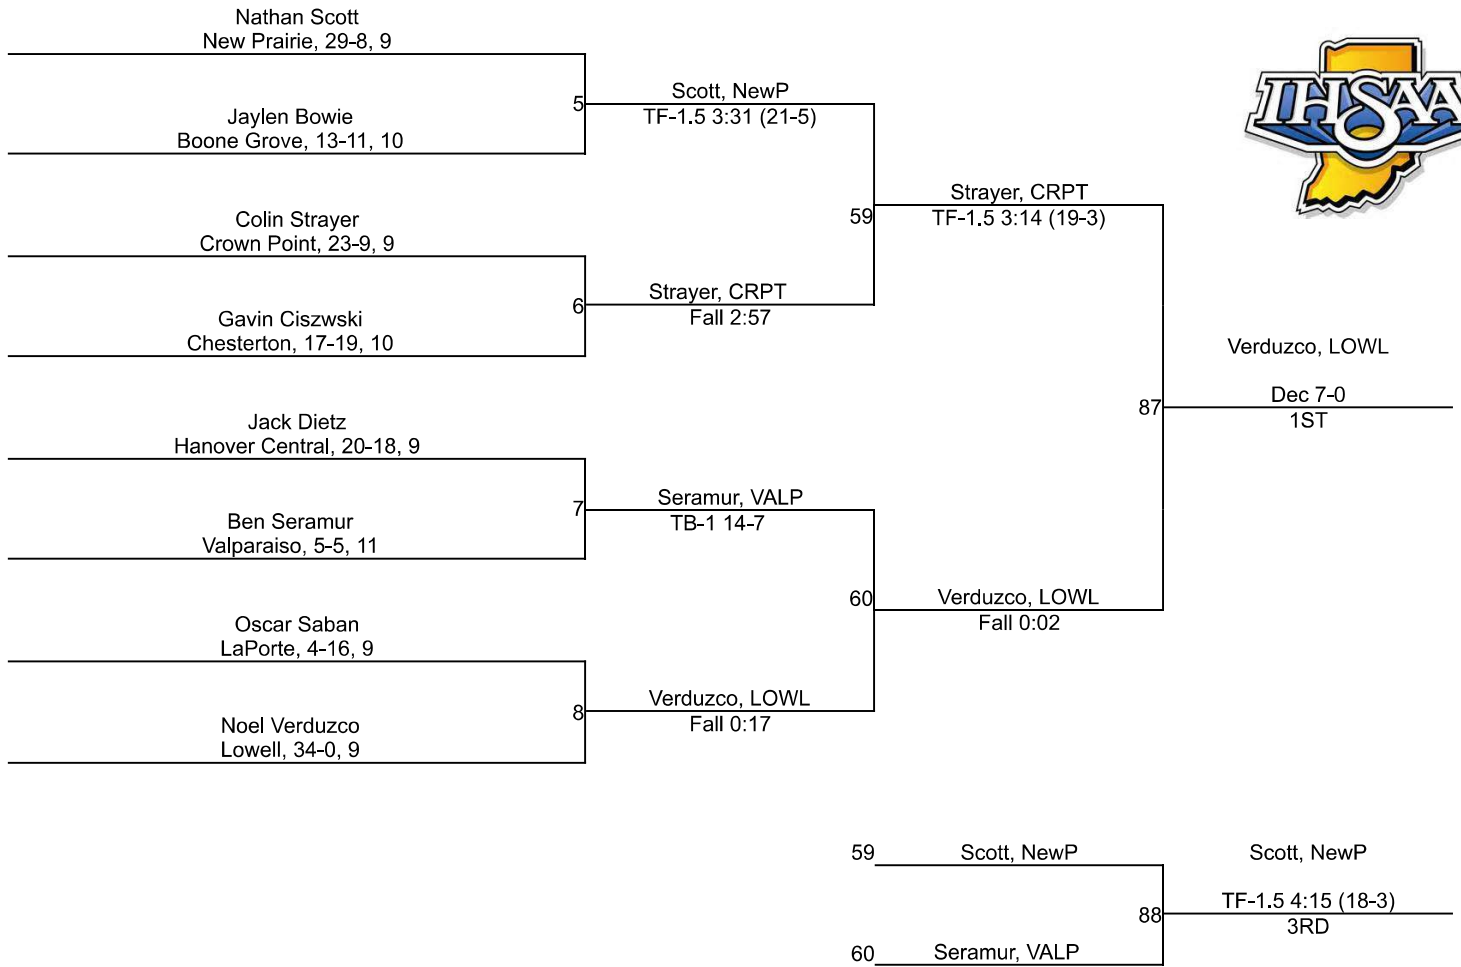

IHSAA Regional @ Crown Point High School

113