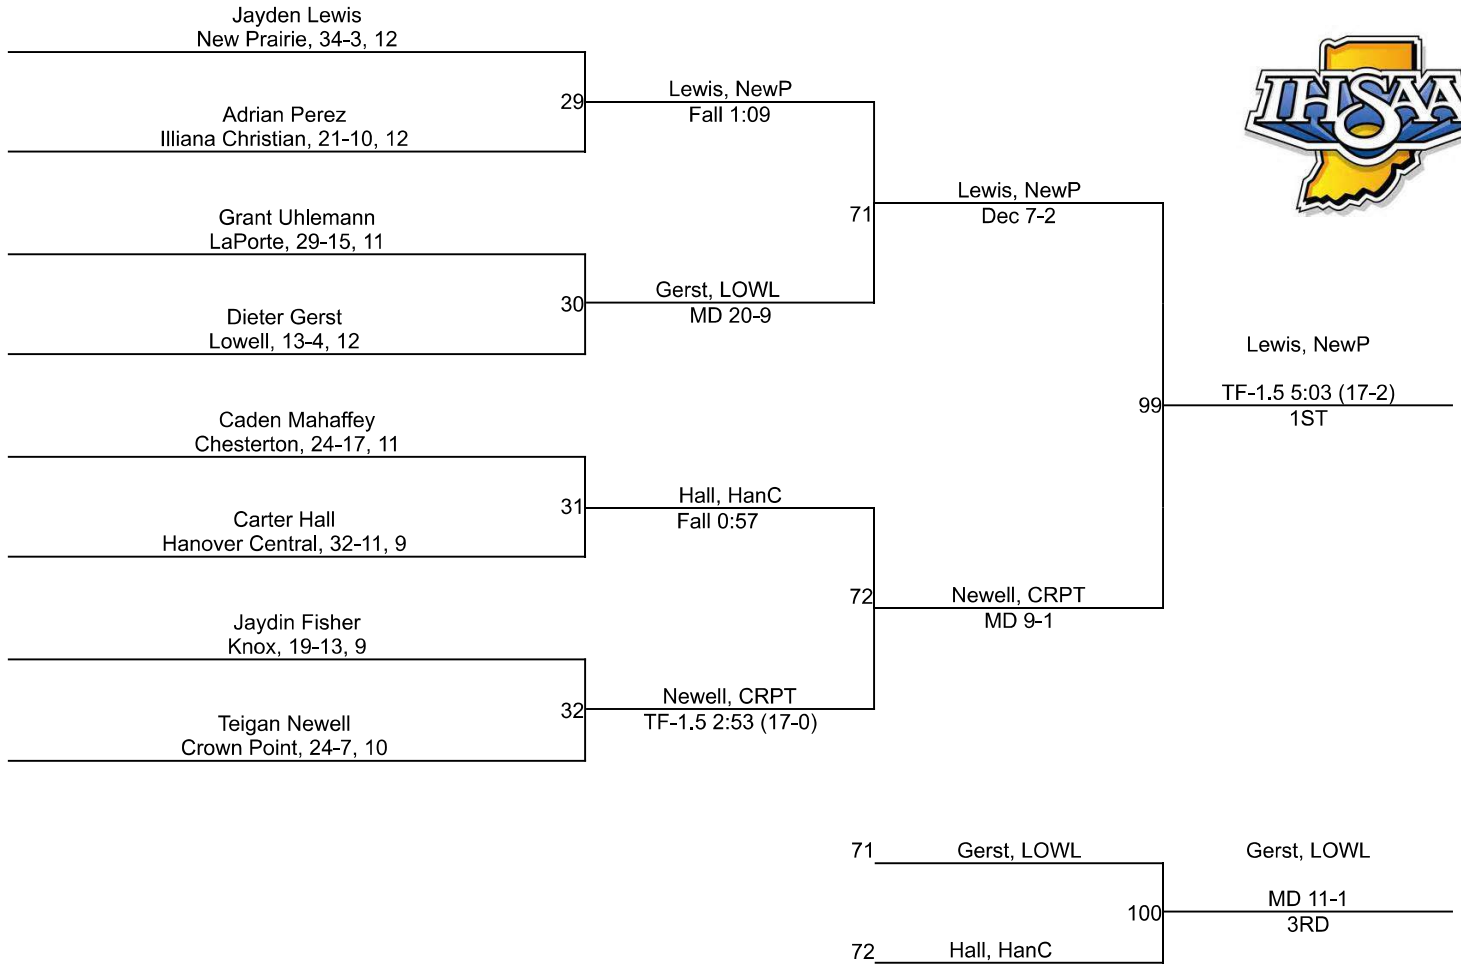

IHSAA Regional @ Crown Point High School

150