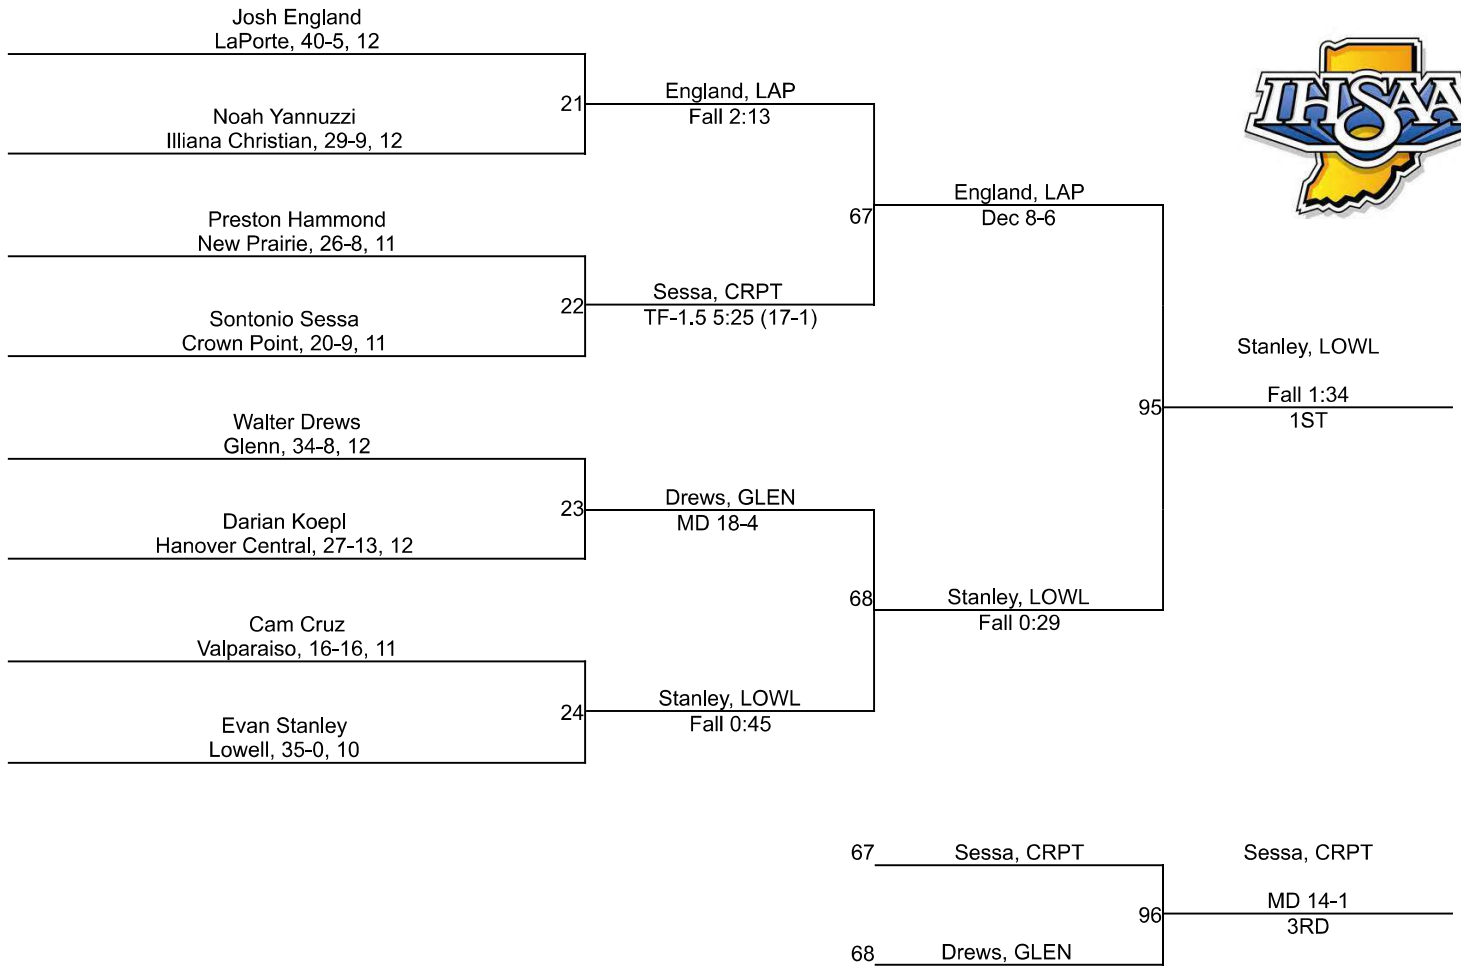

IHSAA Regional @ Crown Point High School

138