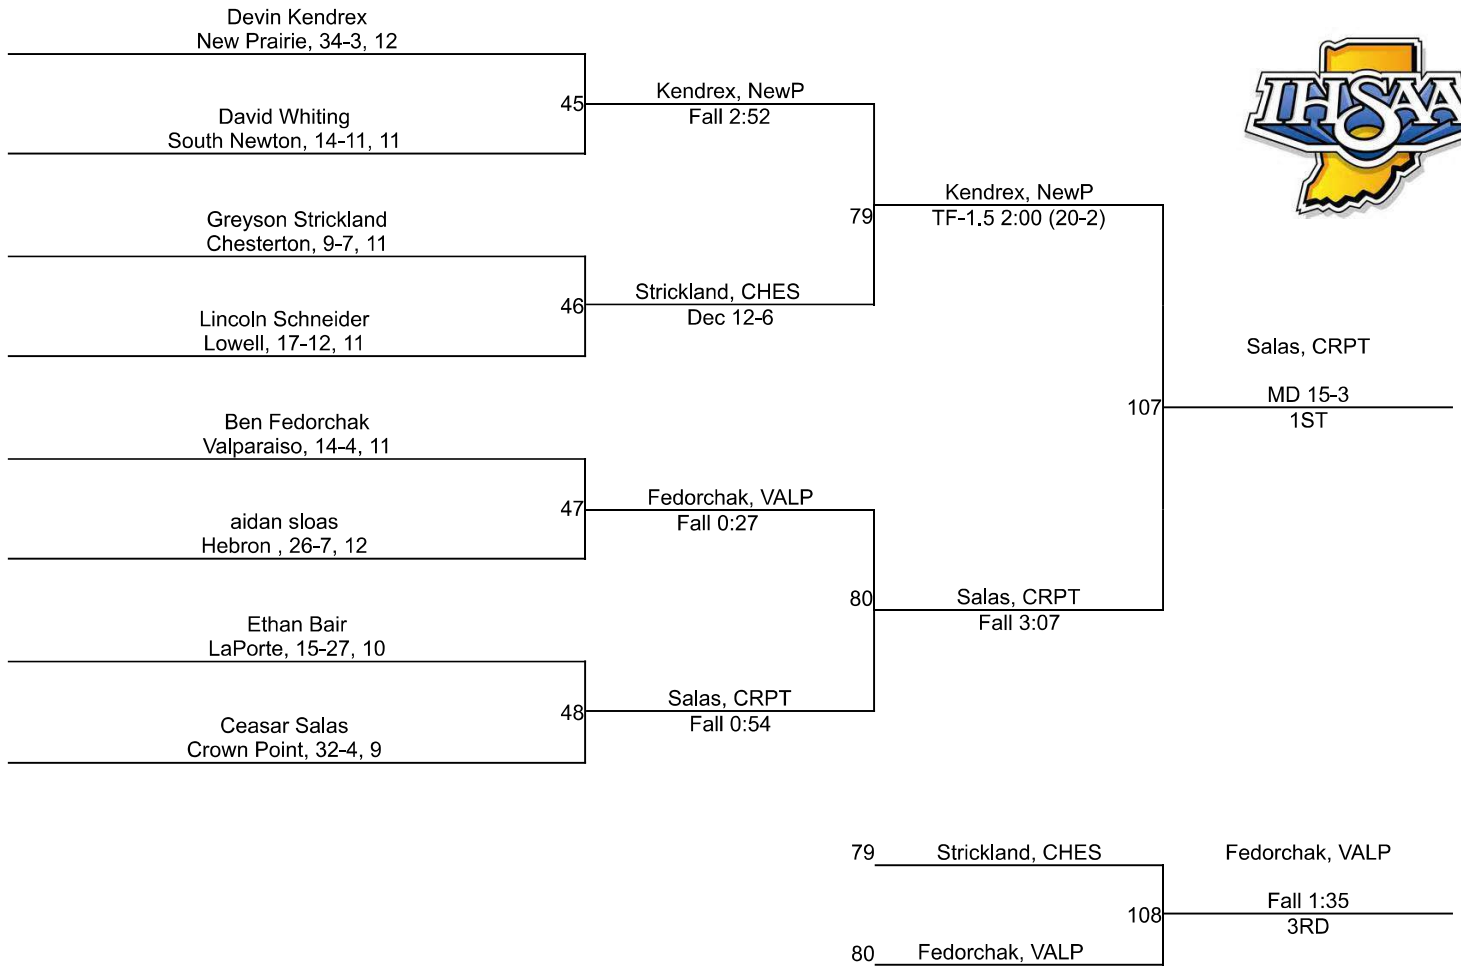

IHSAA Regional @ Crown Point High School

190