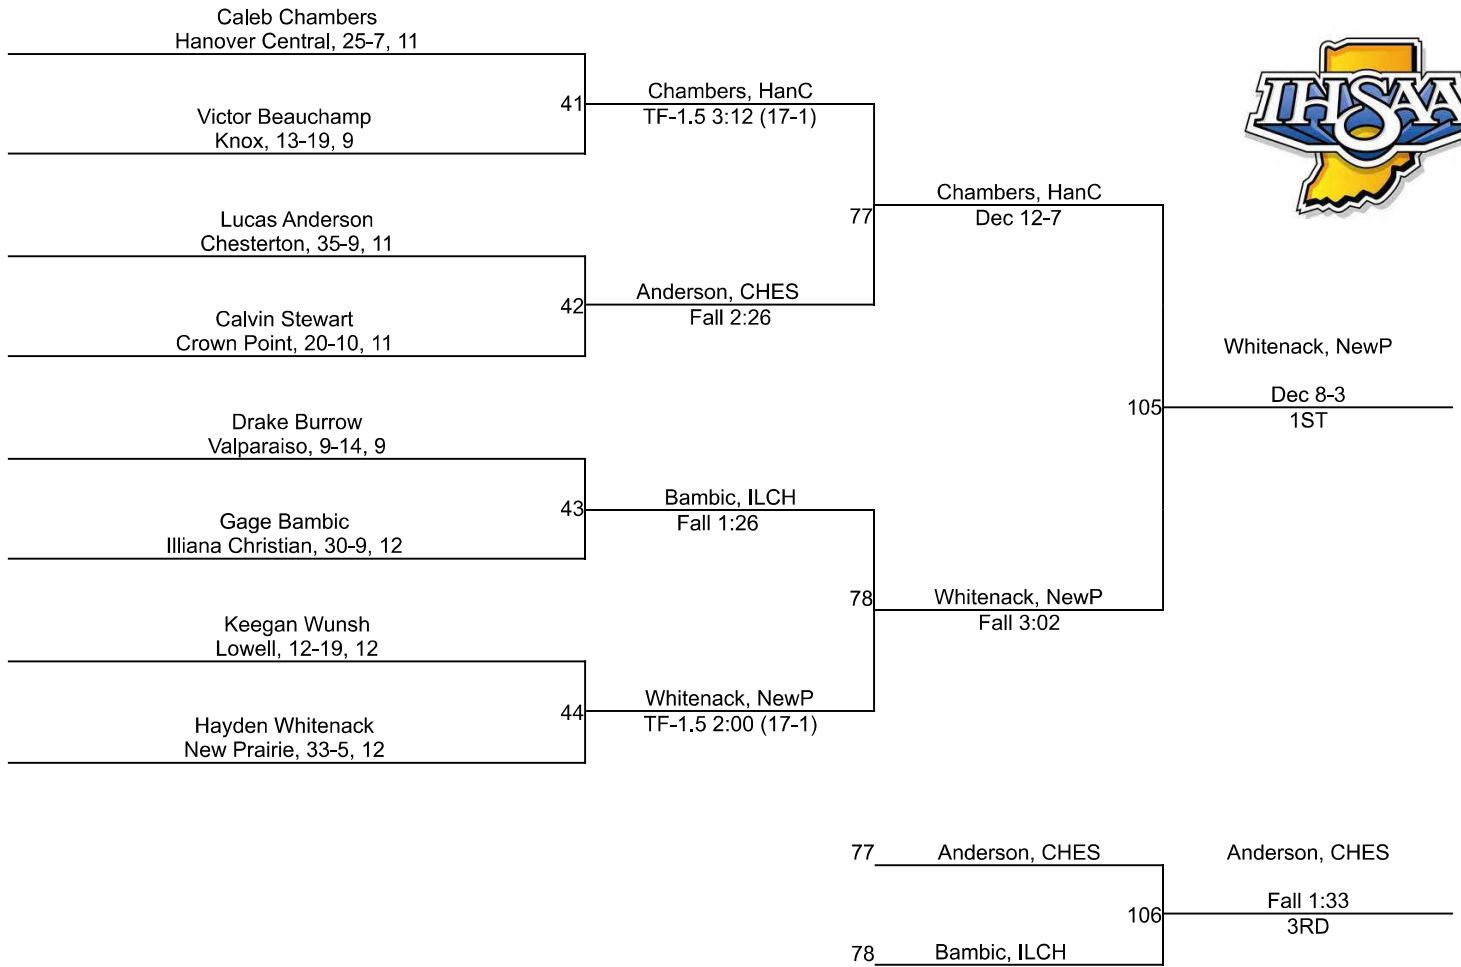

IHSAA Regional @ Crown Point High School

175