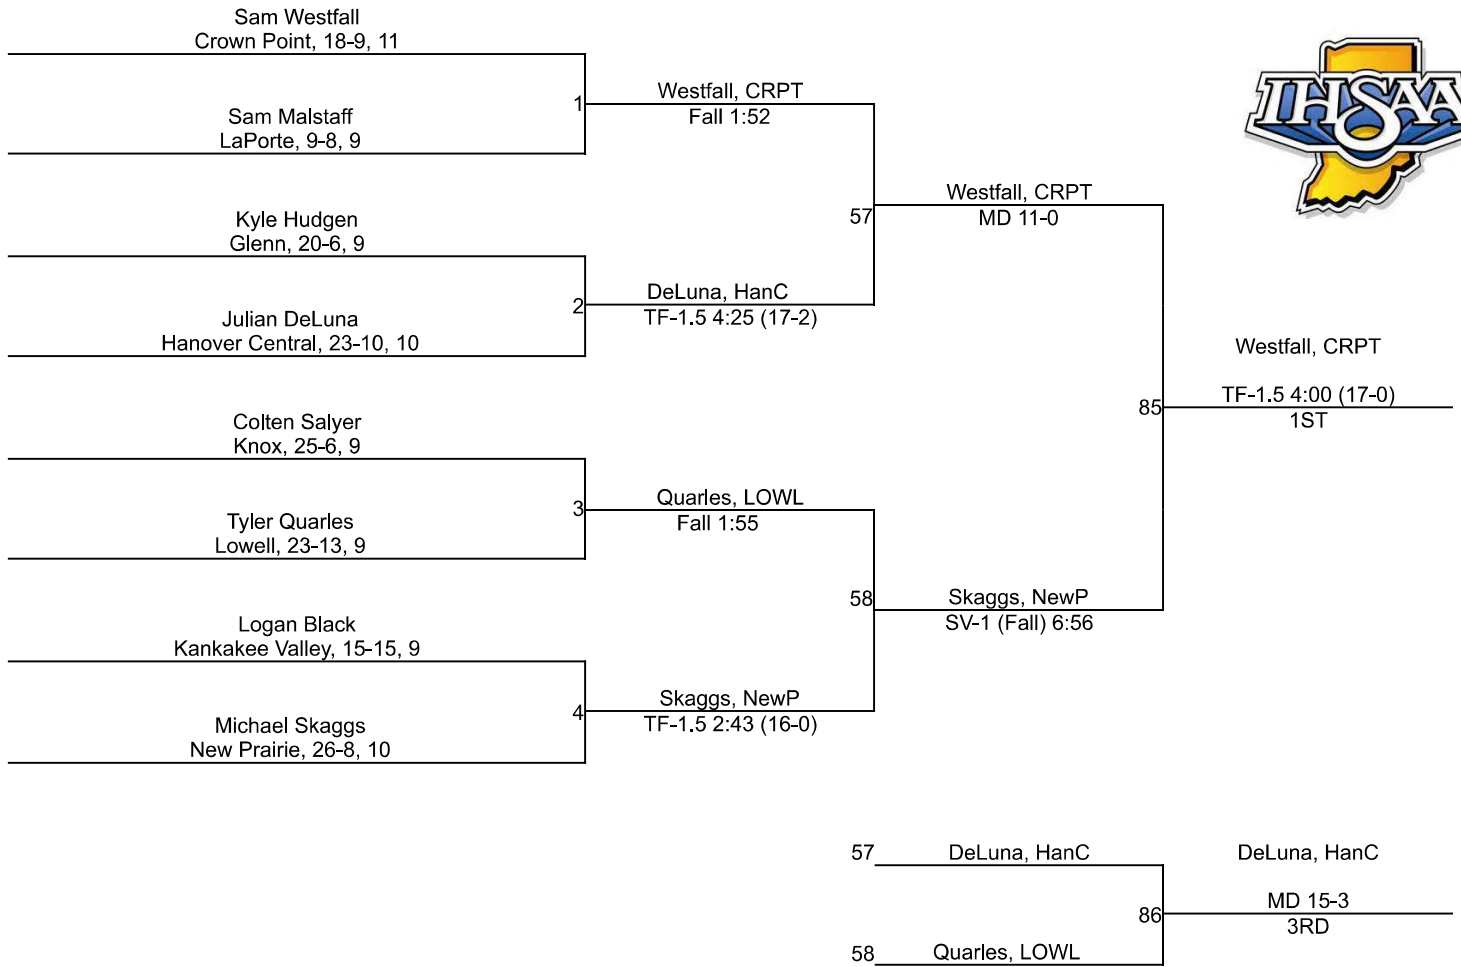

# IHSAA Regional @ Crown Point High School

106