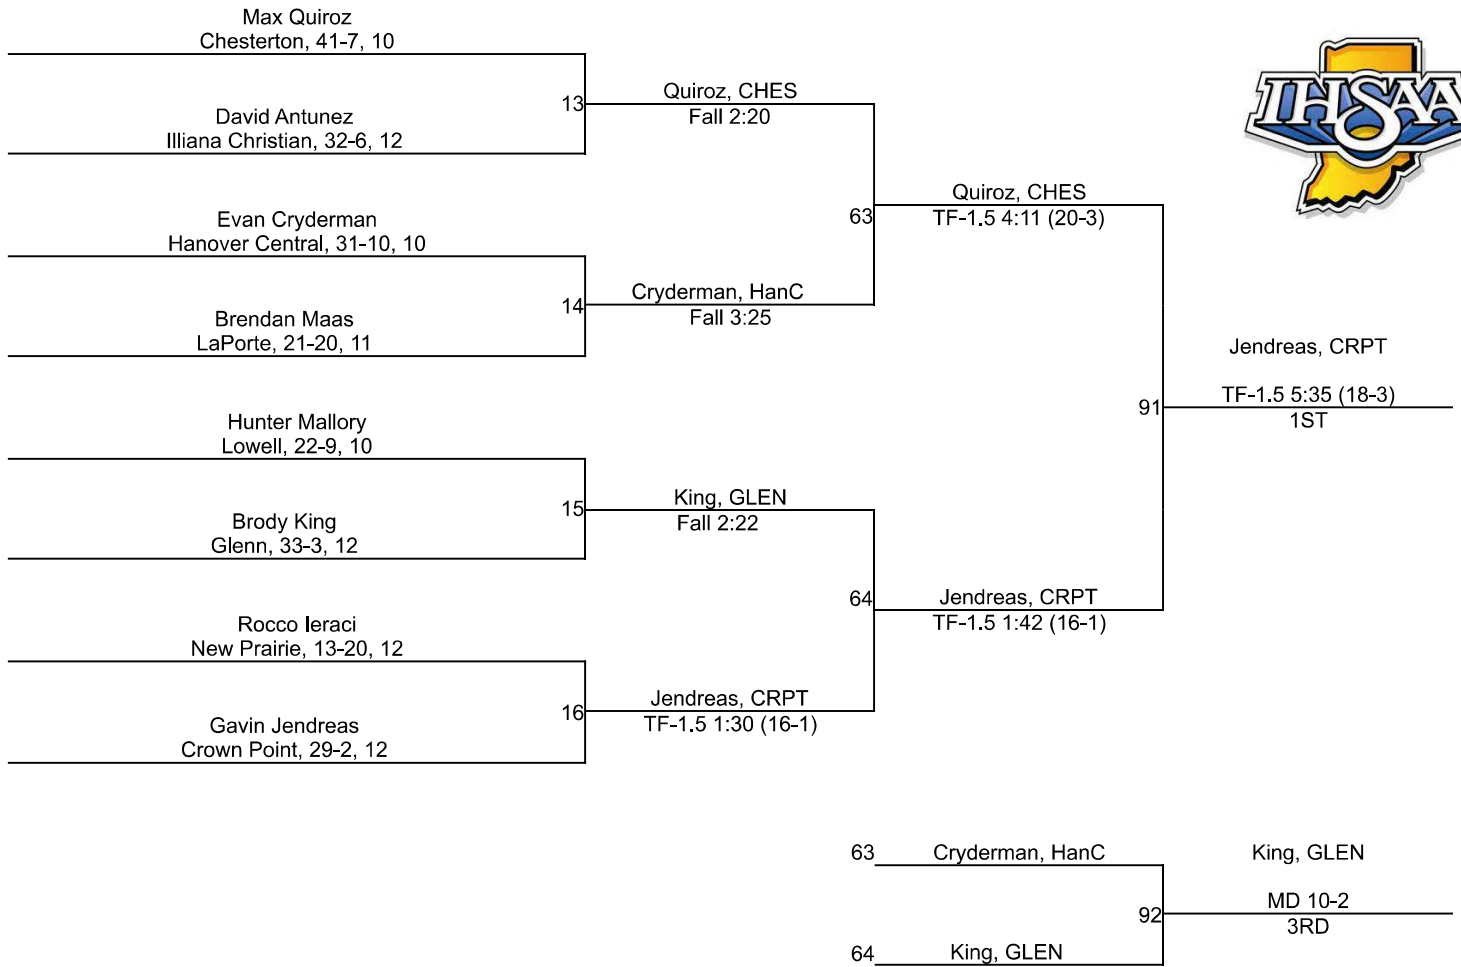

IHSAA Regional @ Crown Point High School

126