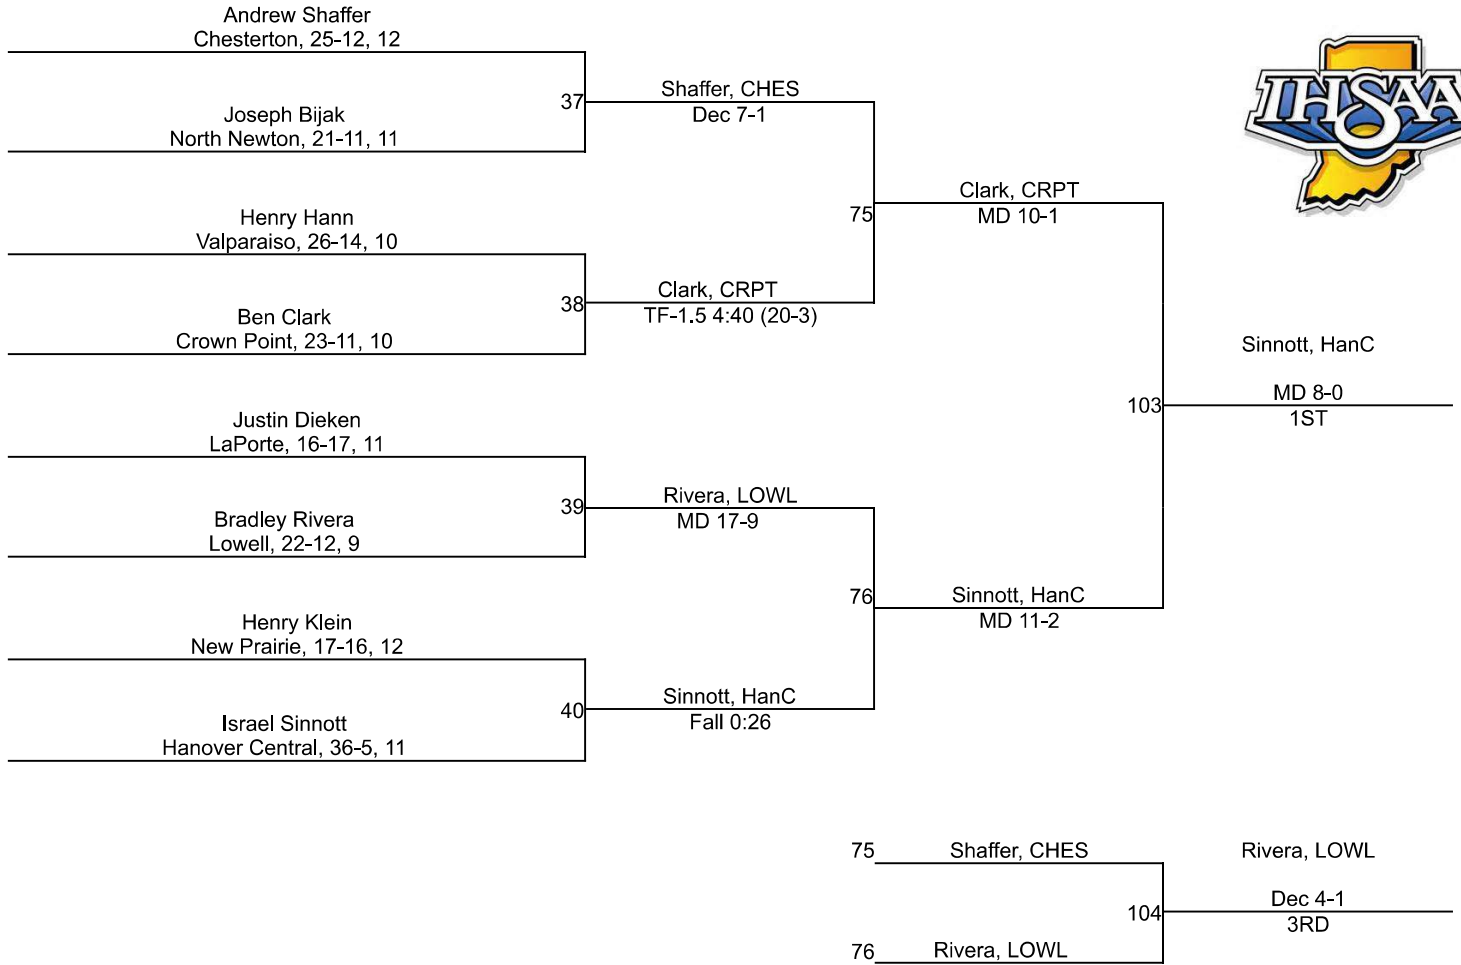

IHSAA Regional @ Crown Point High School

165