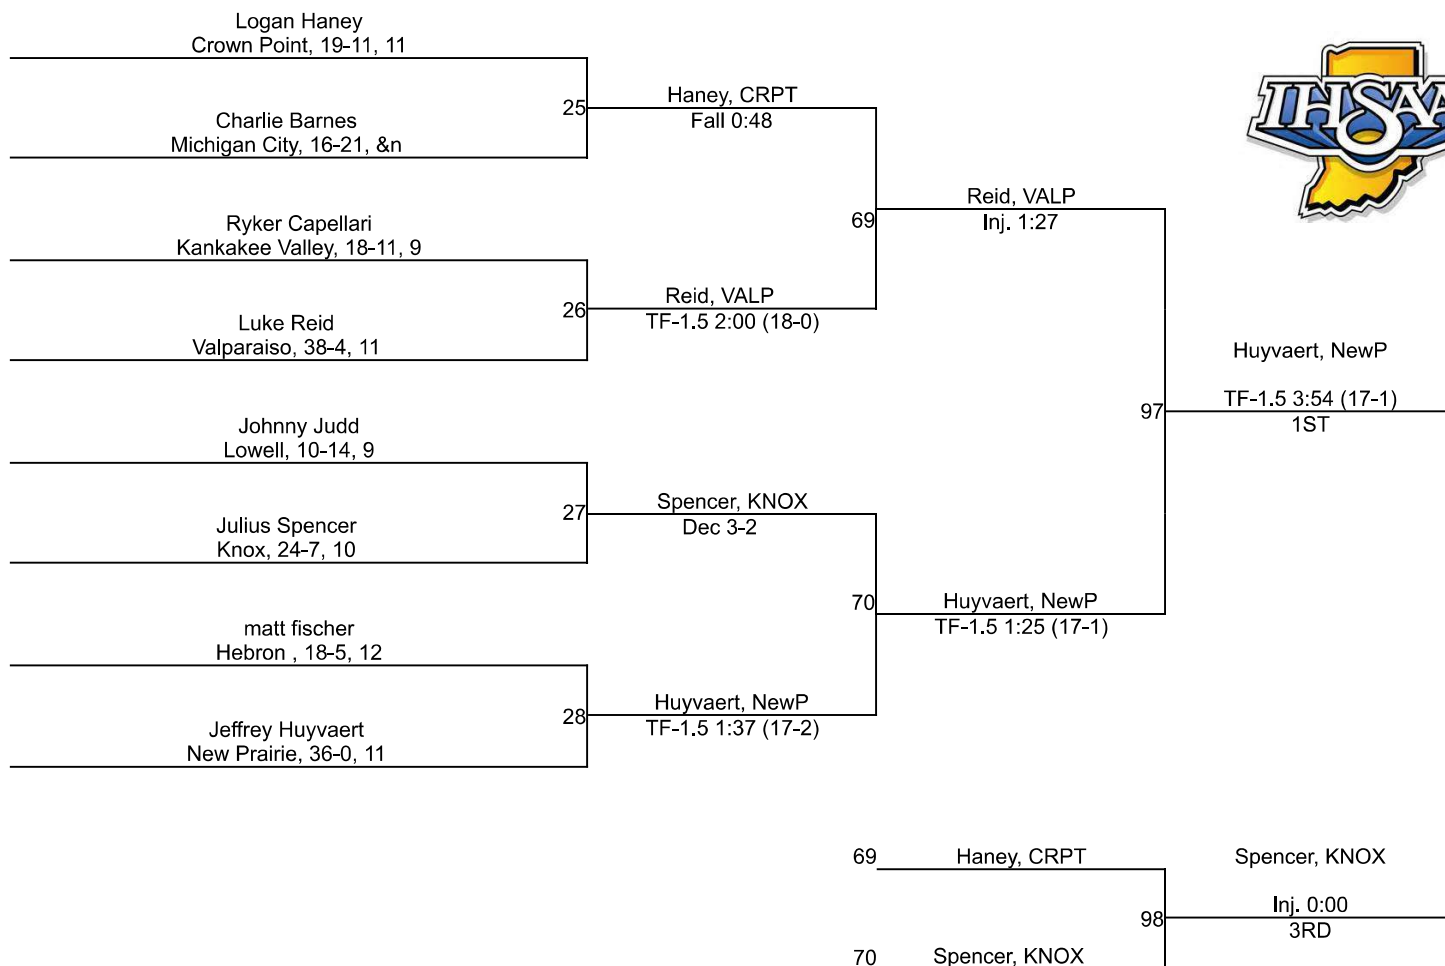

IHSAA Regional @ Crown Point High School

144