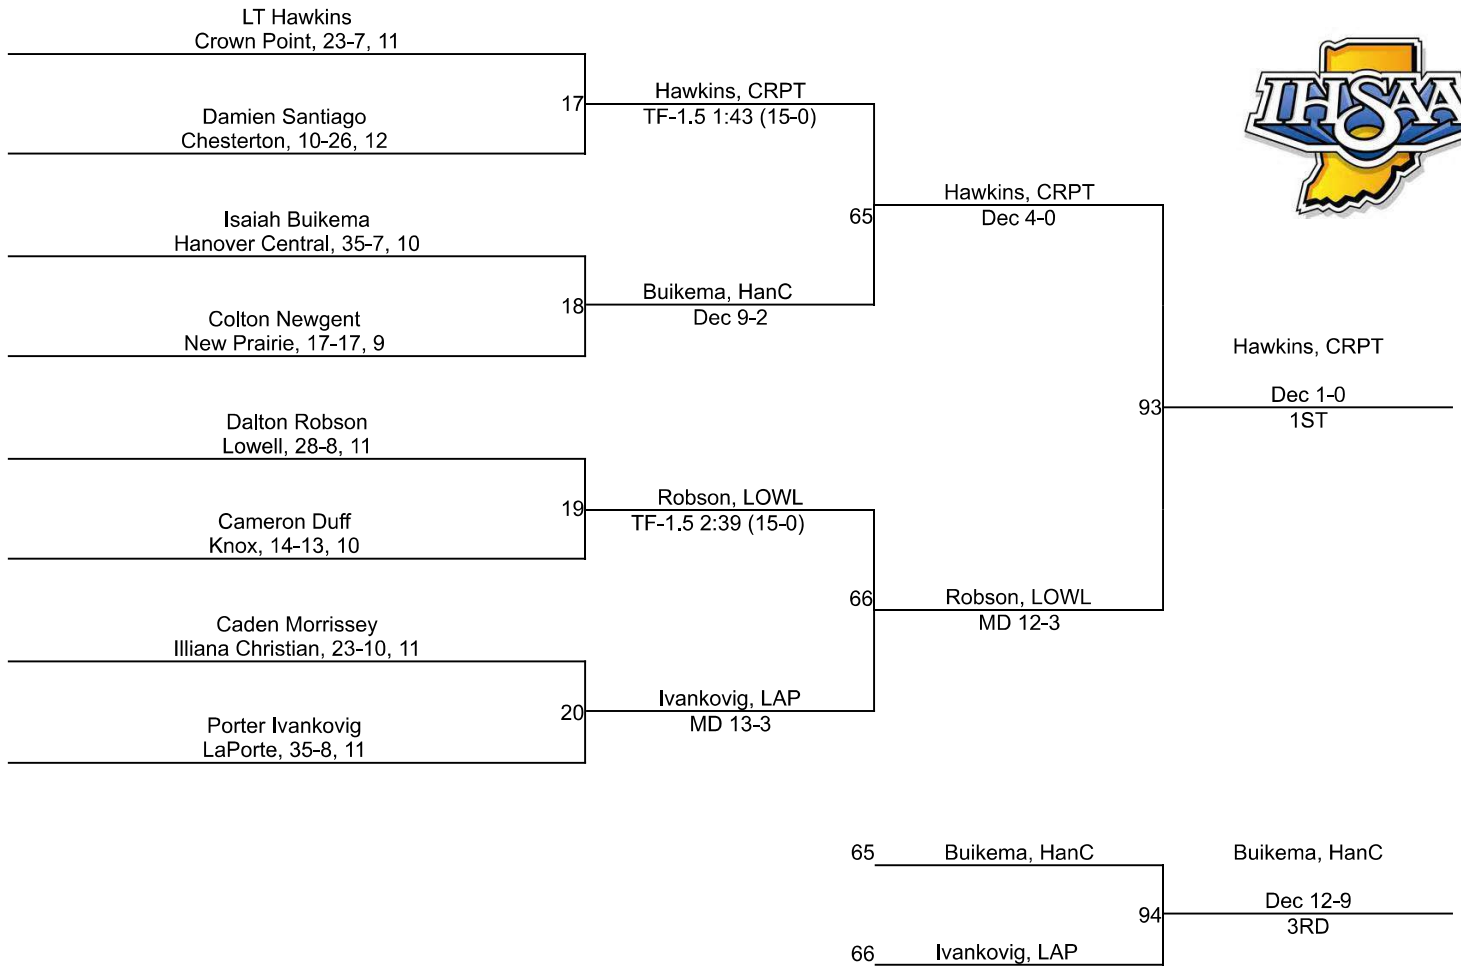

IHSAA Regional @ Crown Point High School

132