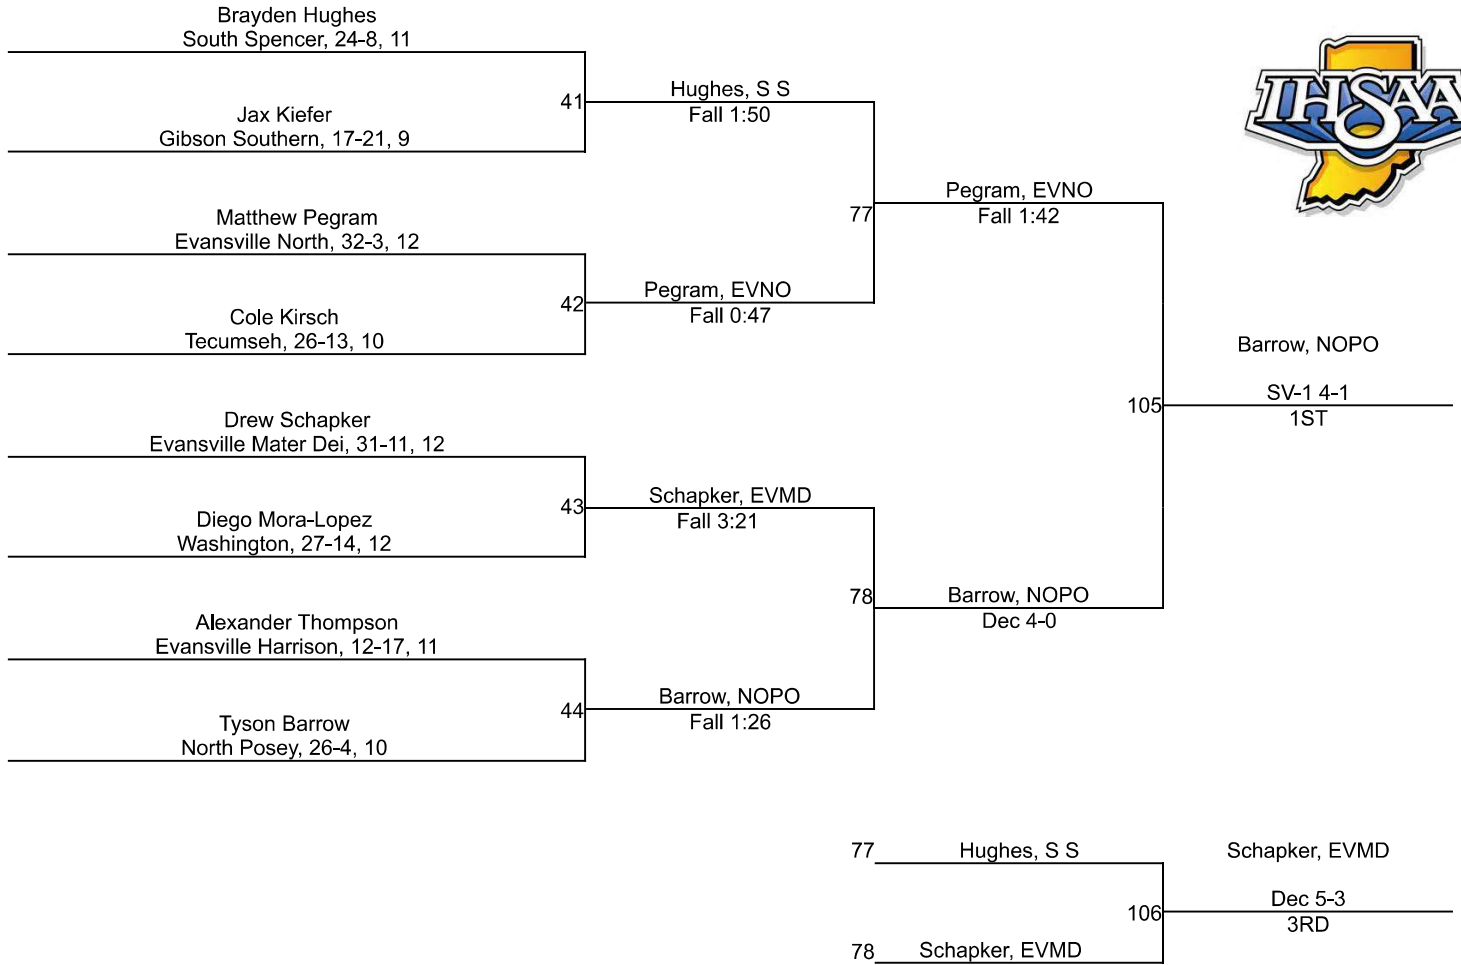

IHSAA Regional @ Castle High School

157

IHSAA Regional @ Castle High School

165

IHSAA Regional @ Castle High School

175

IHSAA Regional @ Castle High School

190