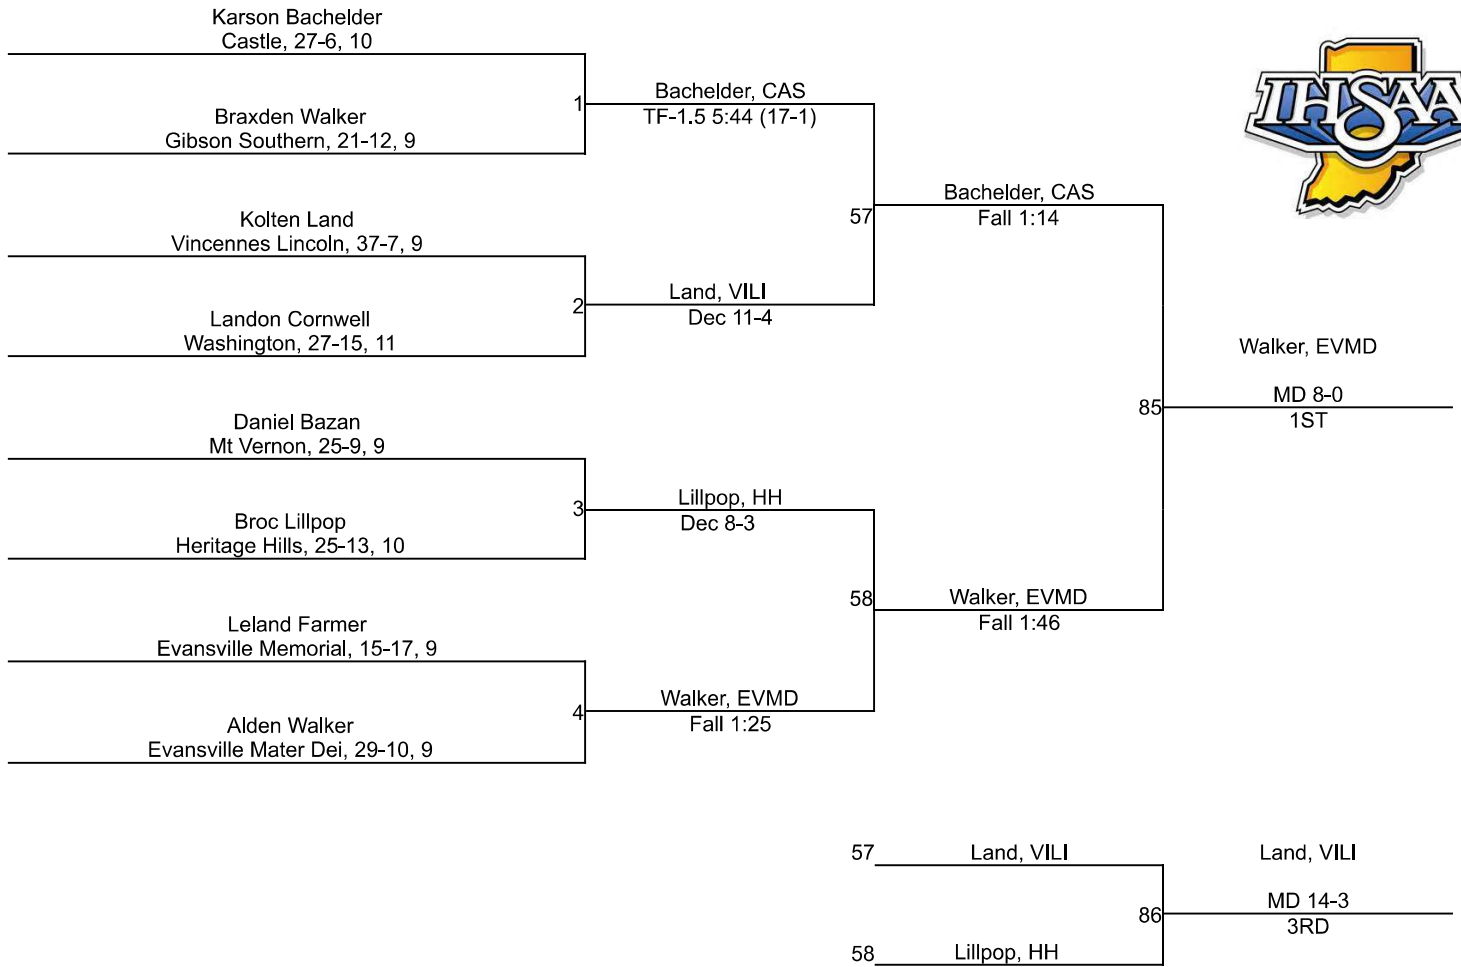

Team Scores

Printed on 02/15/2025 10:41 a.m.

Team Scores		
1	Evansville Mater Dei	227.0
2	Heritage Hills	117.0
3	Boonville	69.5
4	Gibson Southern	65.5
5	Evansville Memorial	60.5
6	Vincennes Lincoln	39.5
7	North Posey	37.5
8	Evansville North	34.5
9	Mt Vernon	34.0
10	Castle	31.5
11	Evansville F.J. Reitz	26.0
12	Princeton Community	19.0
13	Washington	17.0
14	South Spencer	15.0
15	Evansville Central	8.0
16	Evansville Harrison	0.0
16	Tecumseh	0.0

IHSAA Regional @ Castle High School

106