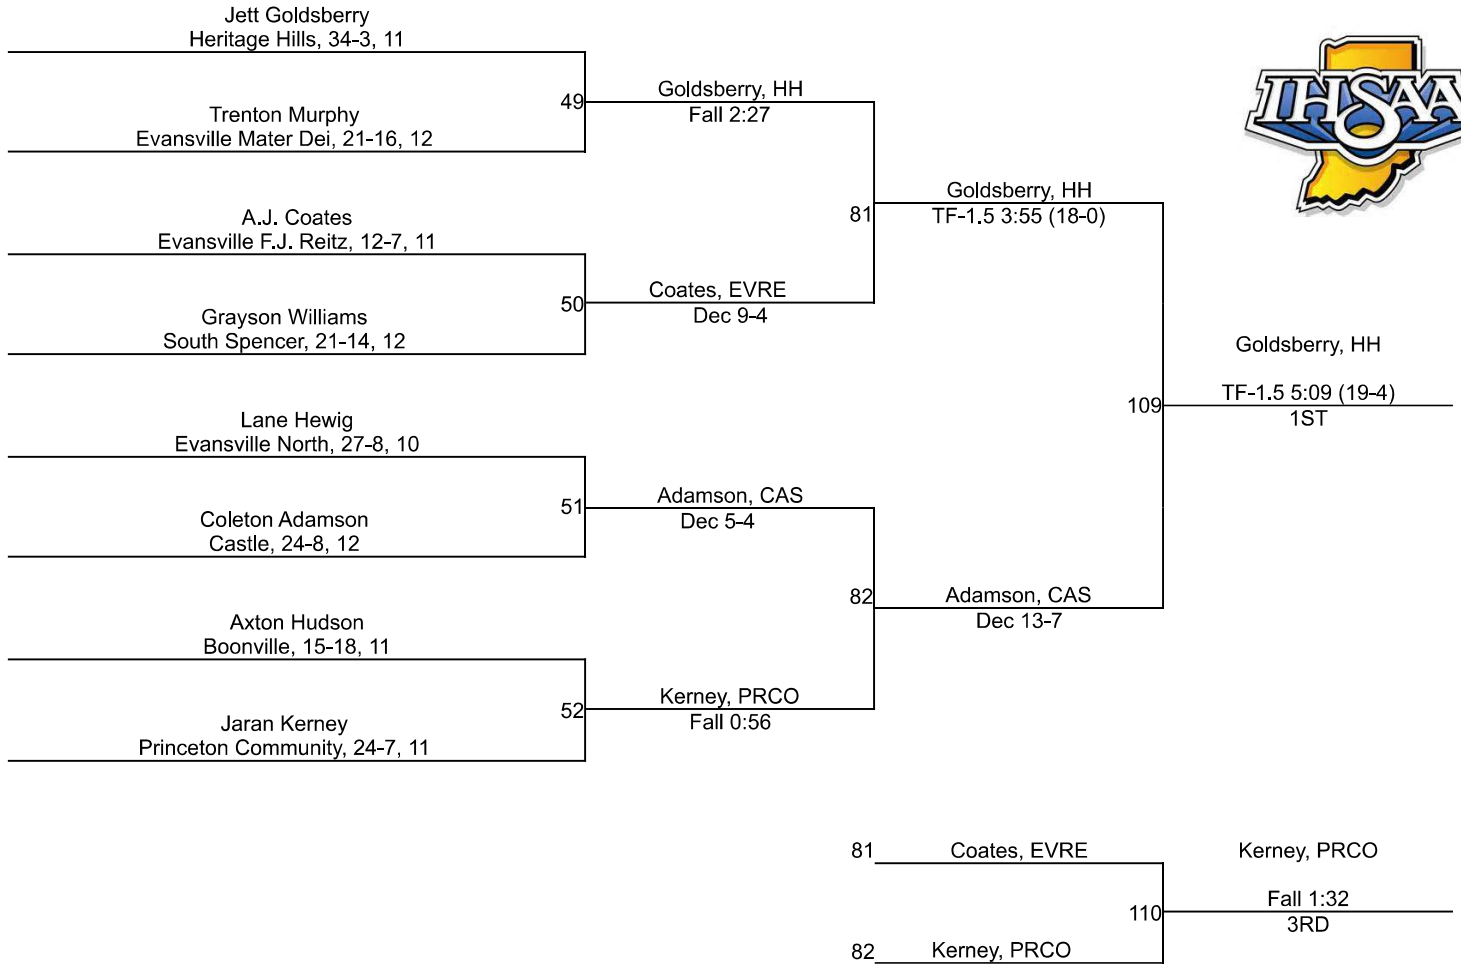

IHSAA Regional @ Castle High School

215