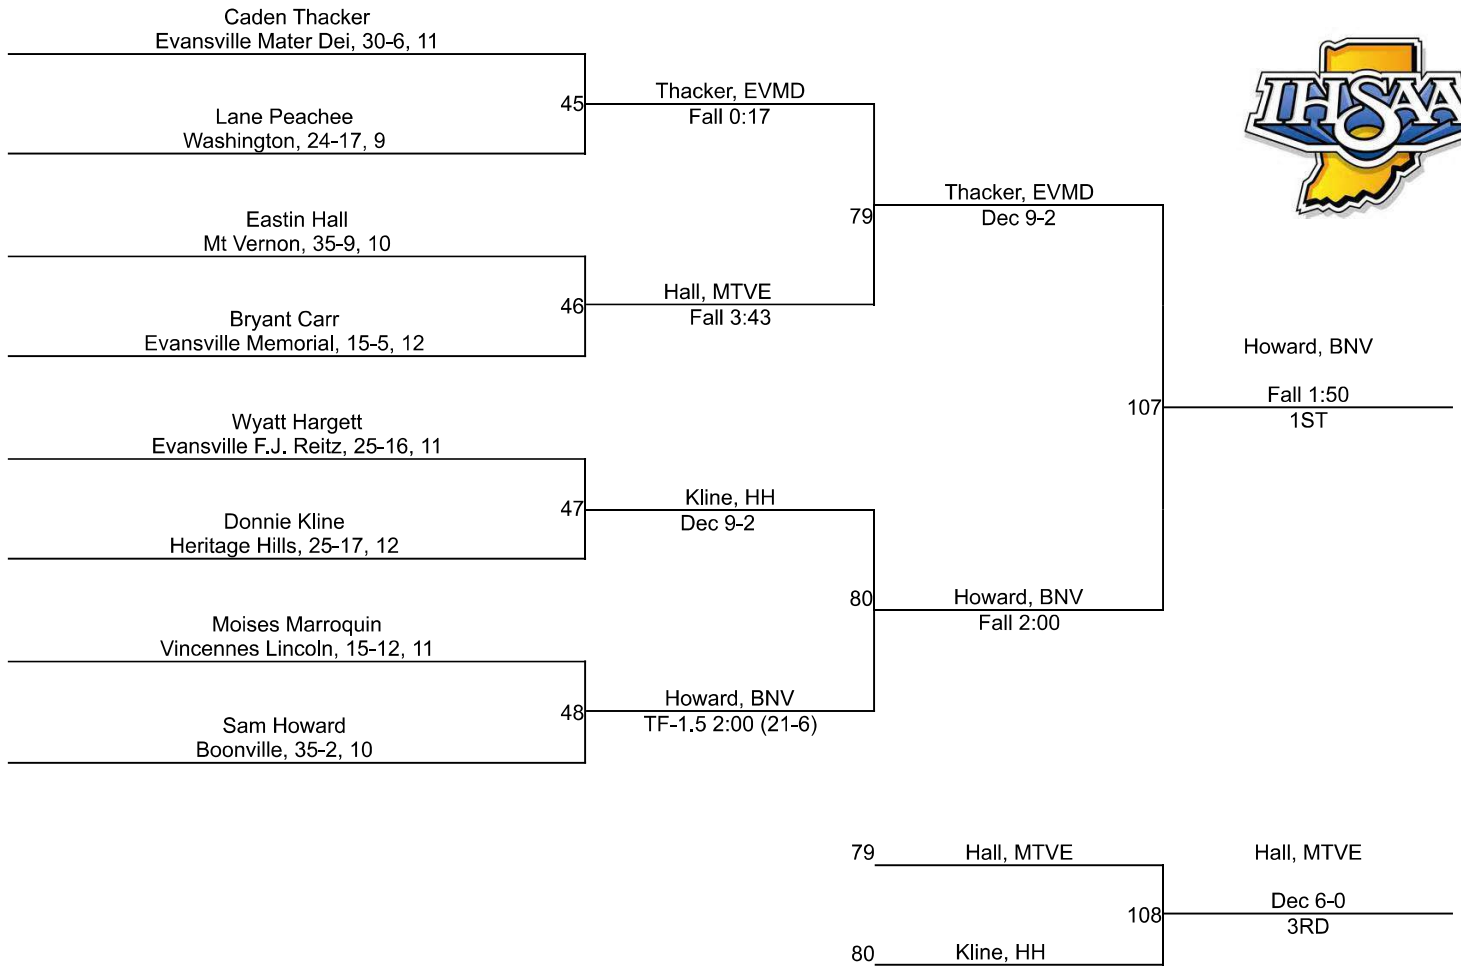

IHSAA Regional @ Castle High School

157

IHSAA Regional @ Castle High School

165

IHSAA Regional @ Castle High School

175

IHSAA Regional @ Castle High School

190