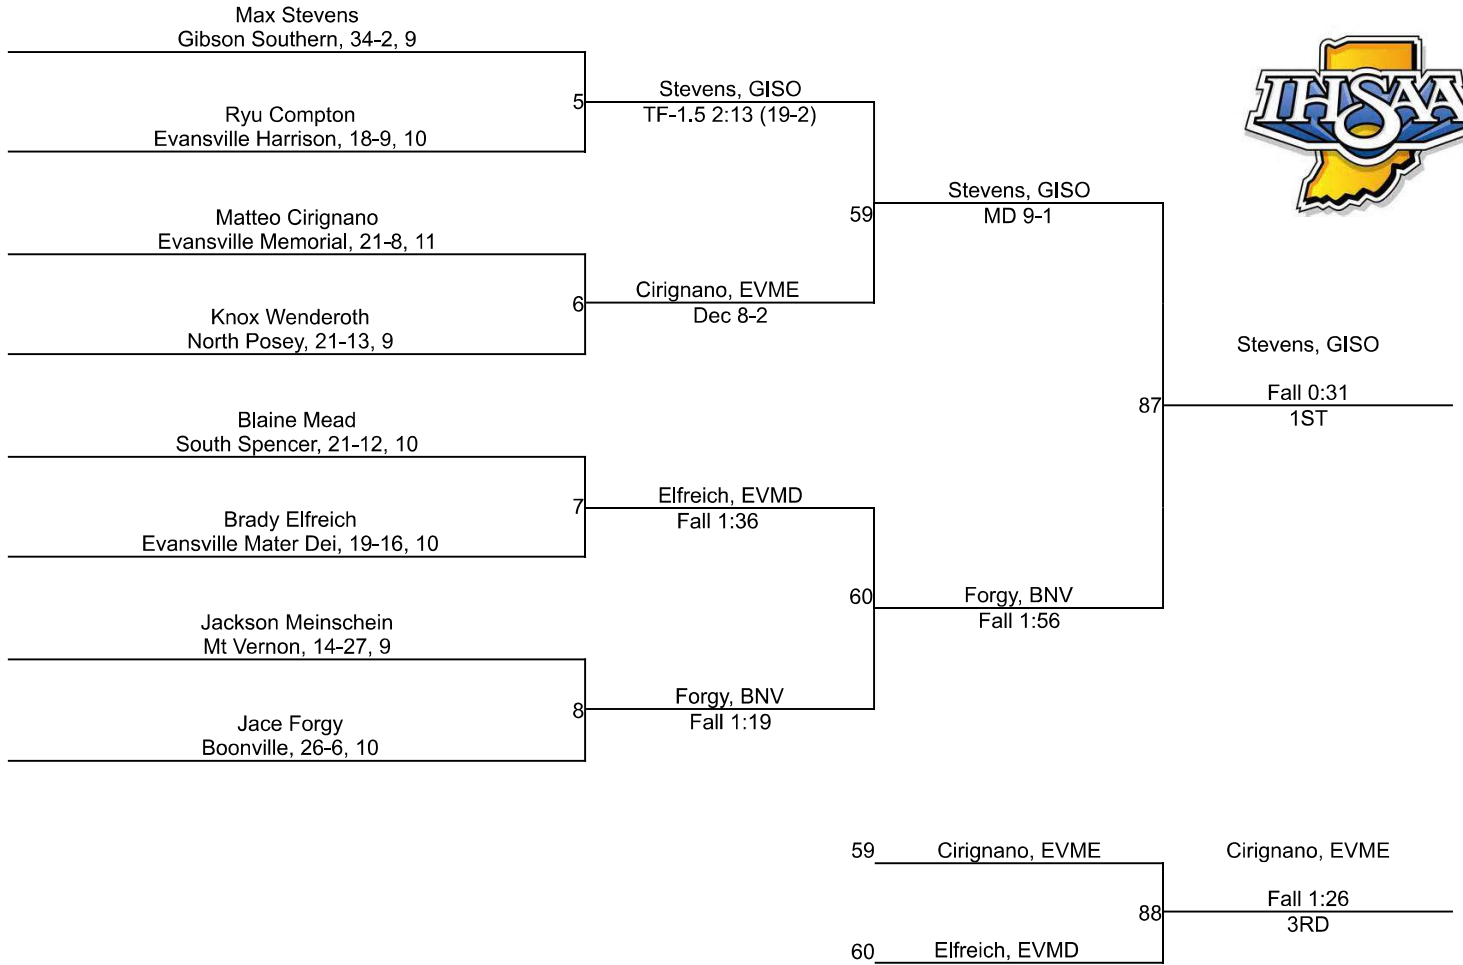

IHSAA Regional @ Castle High School

113