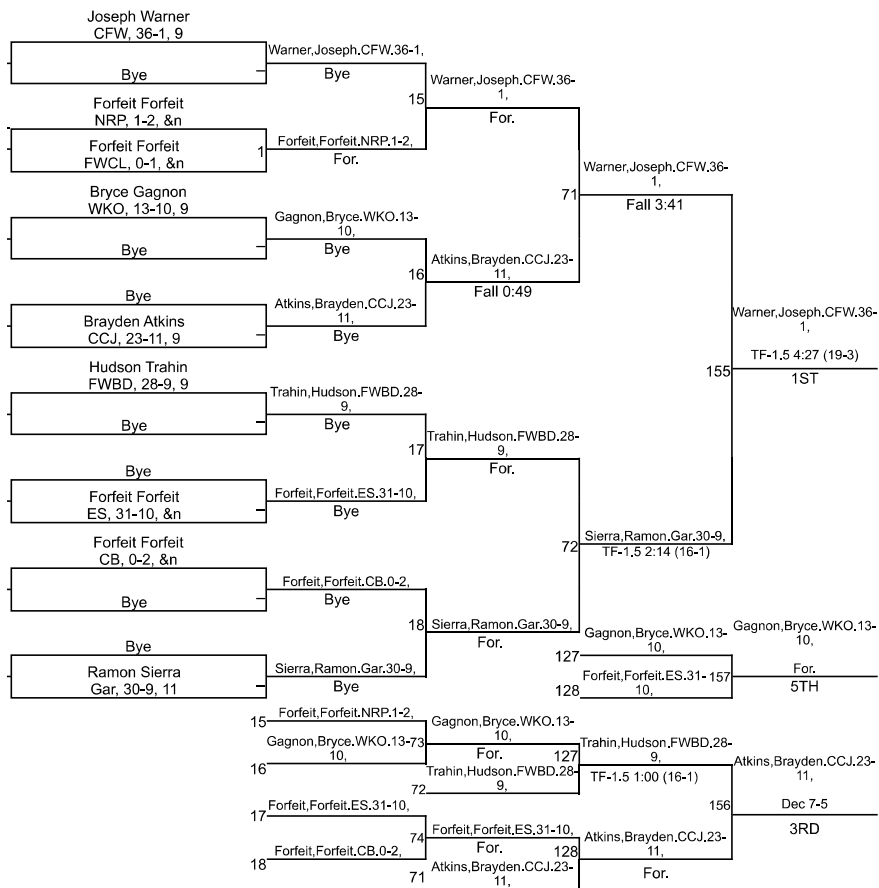

# Team Scores

Printed on 02/01/2025 09:15 p.m.

Team Scores		
1	Garrett High School	268.5
2	Carroll (Fort Wayne)	223.0
3	Eastside	214.0
4	Fort Wayne Bishop Dwenger	174.0
5	Columbia City	151.5
6	Fort Wayne Northrop	81.0
7	Whitko	59.0
8	Churubusco	44.0
9	Fort Wayne Concordia Lutheran	39.0

# IHSAA Sectional @ Carroll High School

113