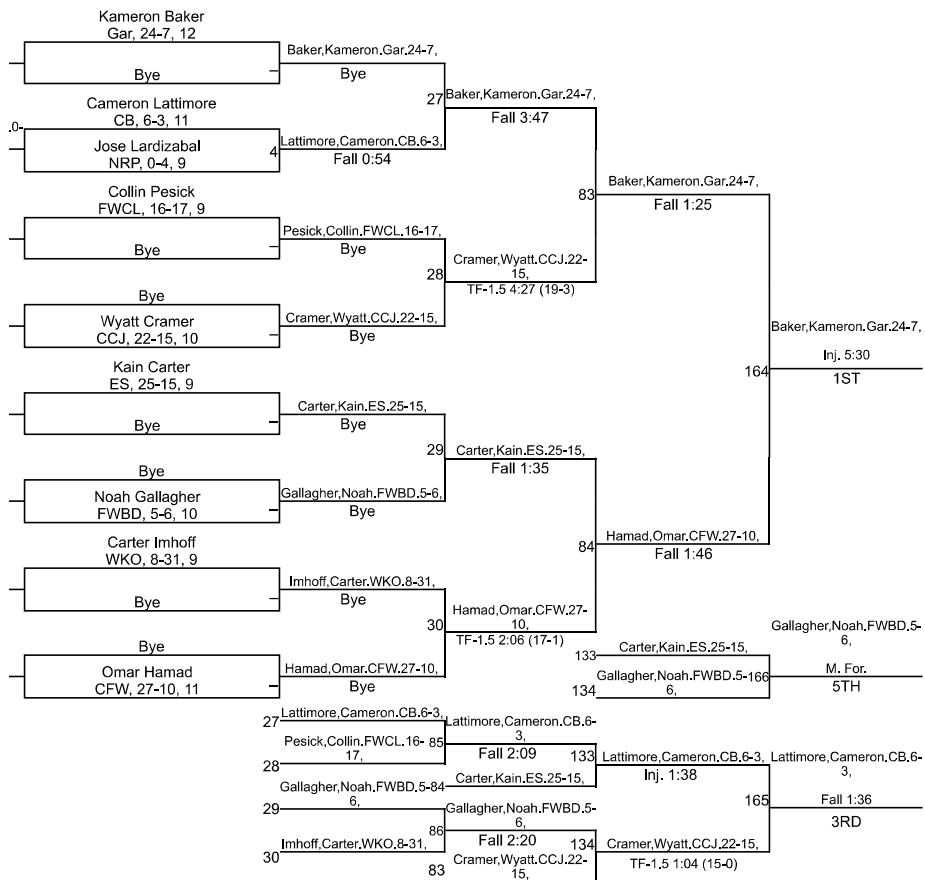

# IHSAA Sectional @ Carroll High School

113

# IHSAA Sectional @ Carroll High School

126