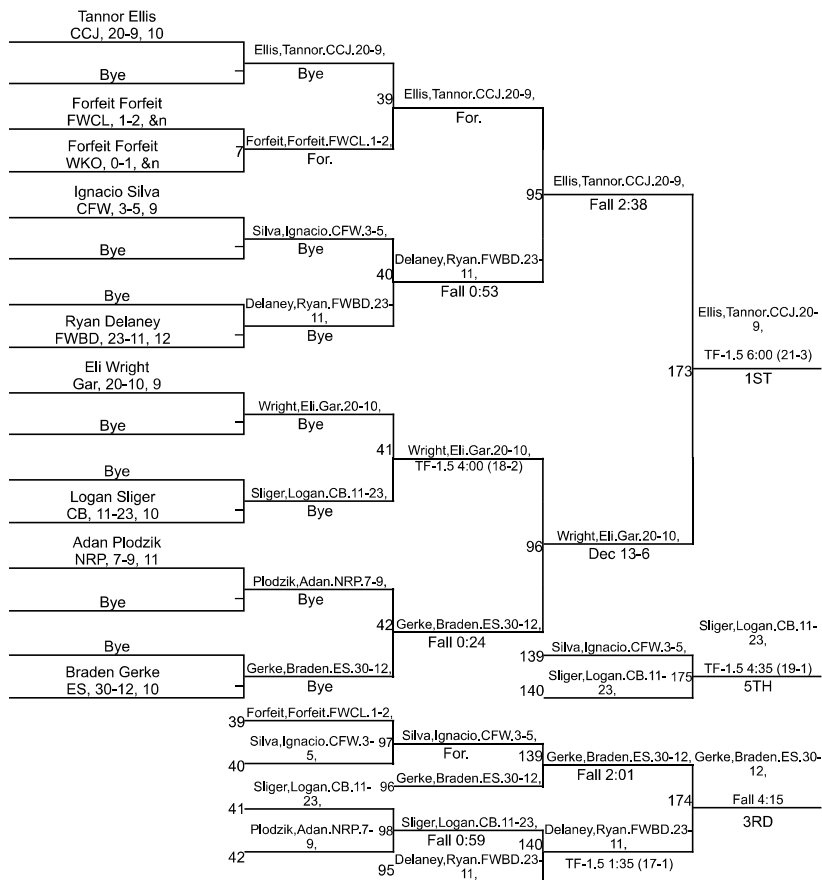

IHSAA Sectional @ Carroll High School

144