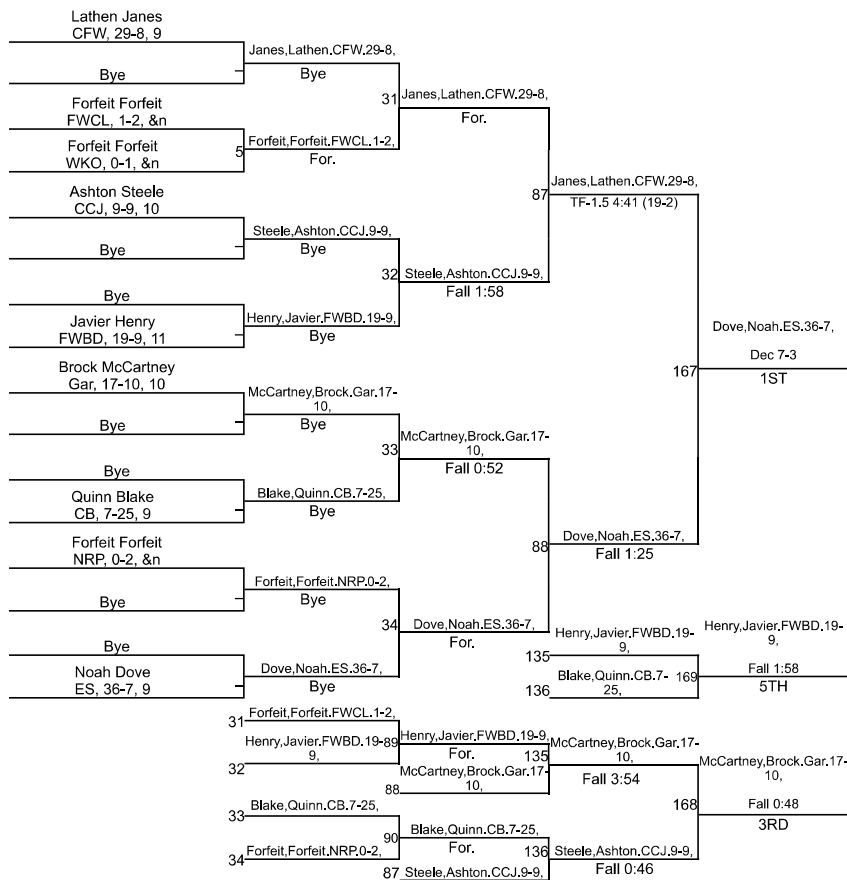

IHSAA Sectional @ Carroll High School

132