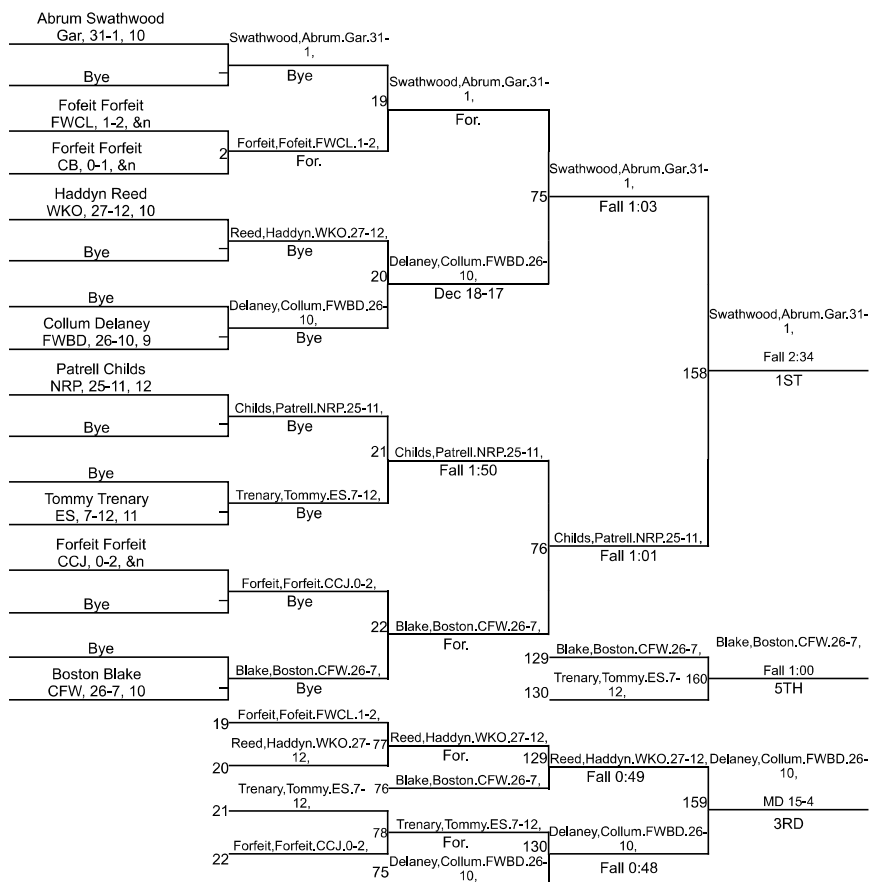

# Team Scores

Printed on 02/01/2025 09:15 p.m.

Team Scores		
1	Garrett High School	268.5
2	Carroll (Fort Wayne)	223.0
3	Eastside	214.0
4	Fort Wayne Bishop Dwenger	174.0
5	Columbia City	151.5
6	Fort Wayne Northrop	81.0
7	Whitko	59.0
8	Churubusco	44.0
9	Fort Wayne Concordia Lutheran	39.0

# IHSAA Sectional @ Carroll High School

113