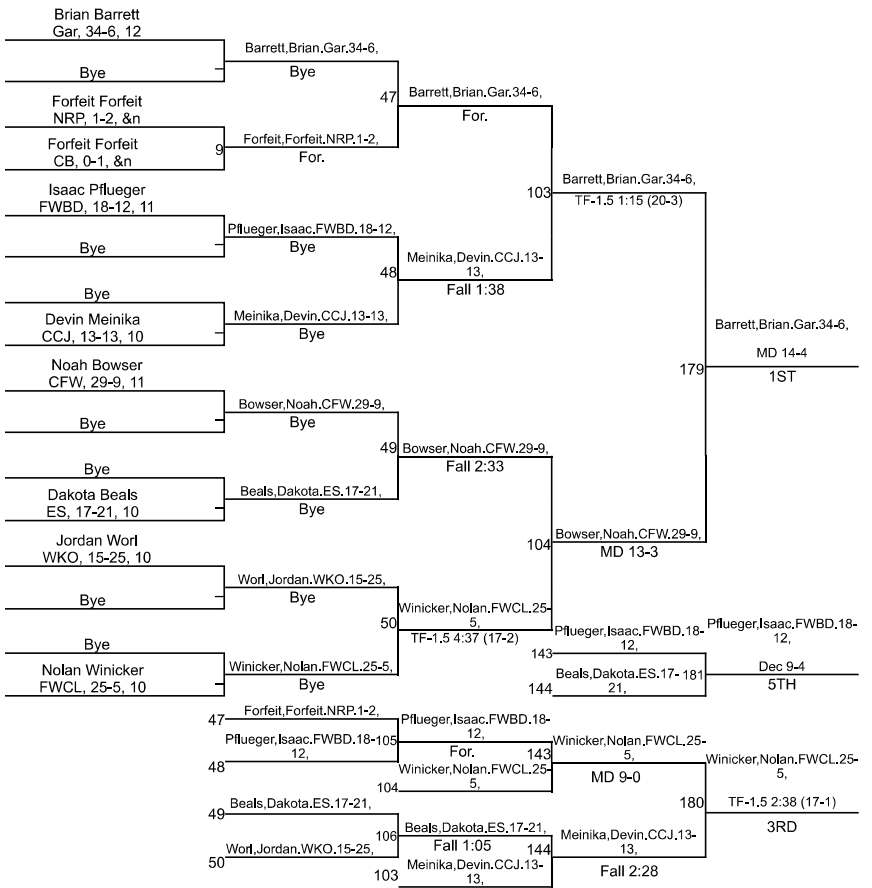

IHSAA Sectional @ Carroll High School