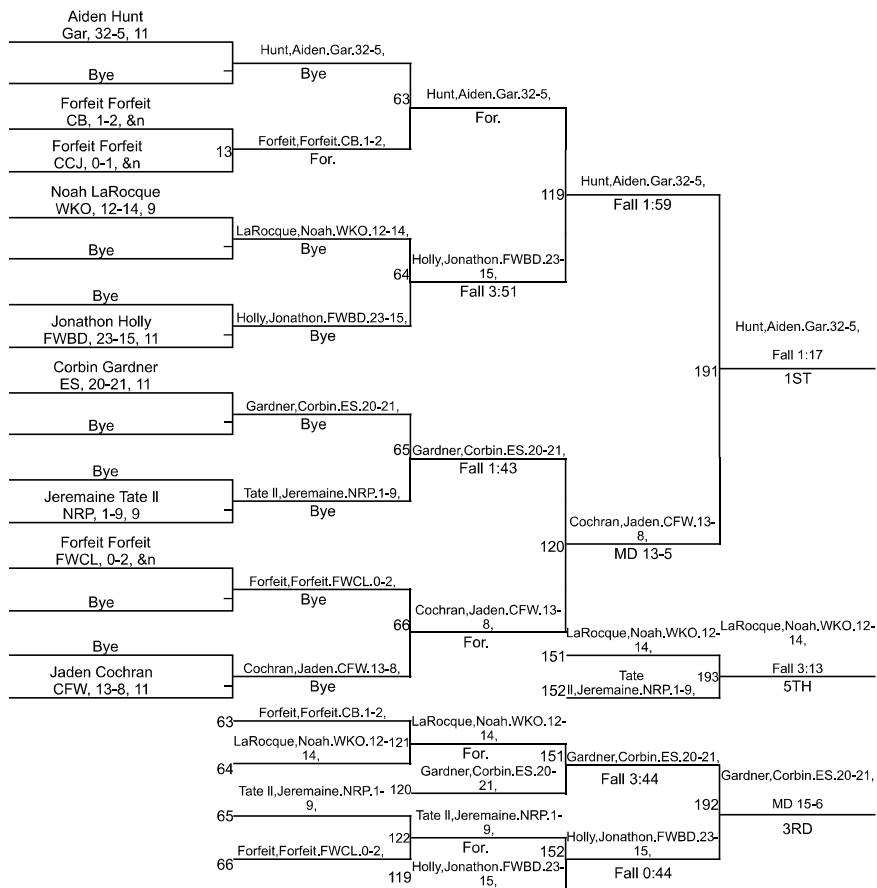

# IHSAA Sectional @ Carroll High School

# IHSAA Sectional @ Carroll High School

175

# IHSAA Sectional @ Carroll High School

215