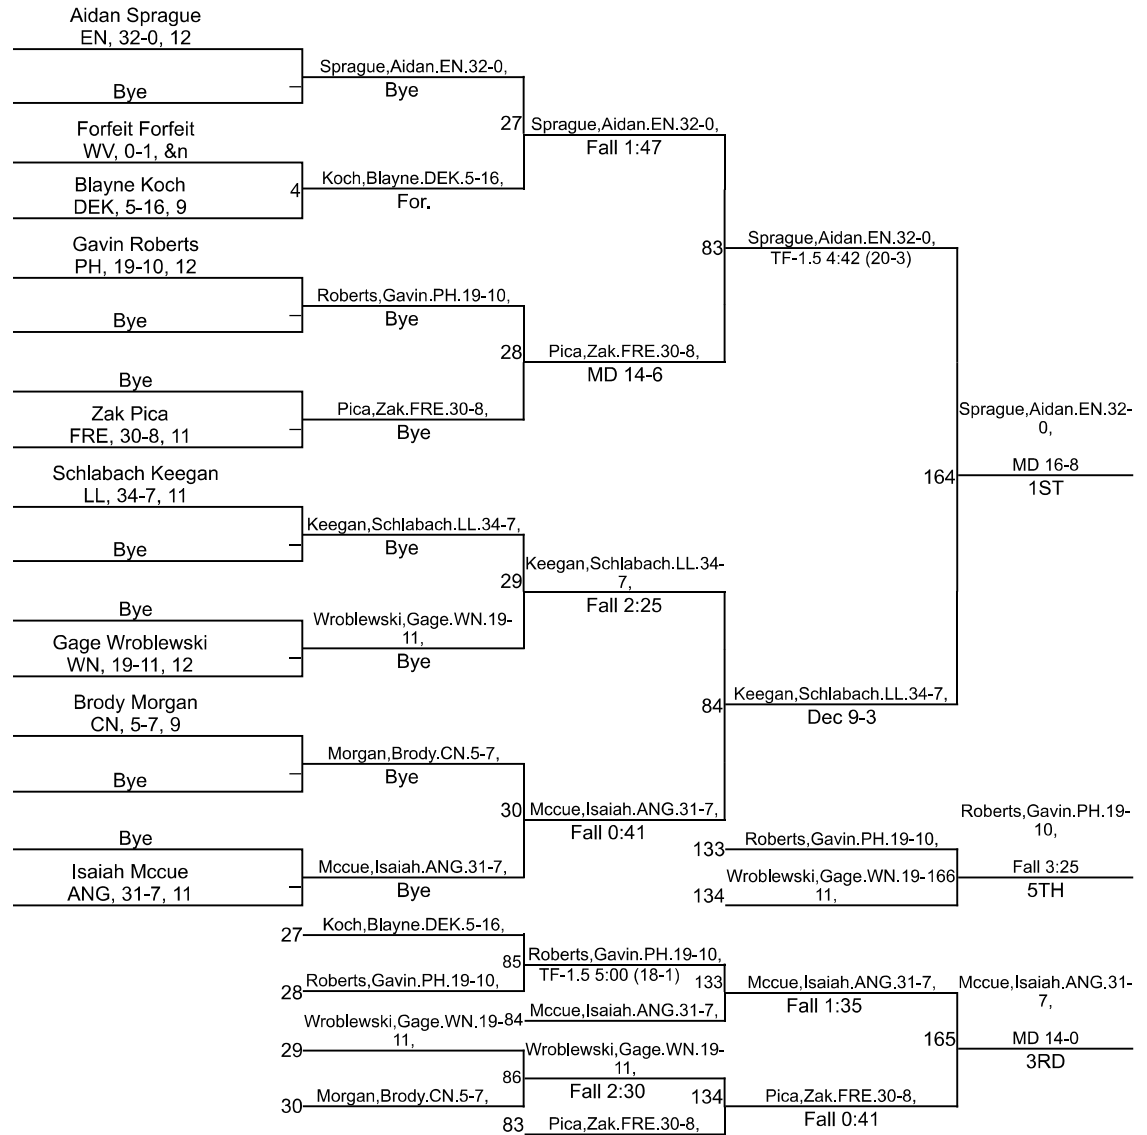

Team Scores

Printed on 02/01/2022 09:54 a.m.

Team Scores		
1	DeKalb	204.5
2	Prairie Heights	202.5
3	East Noble	178.0
4	Angola	140.0
5	Fremont	137.0
6	Lakeland	130.0
7	West Noble	94.0
8	Central Noble	93.0
9	Westview.	48.0

IHSAA Sectional @ West Noble Sectional

126

IHSAA Sectional @ West Noble Sectional

145

IHSAA Sectional @ West Noble Sectional

170