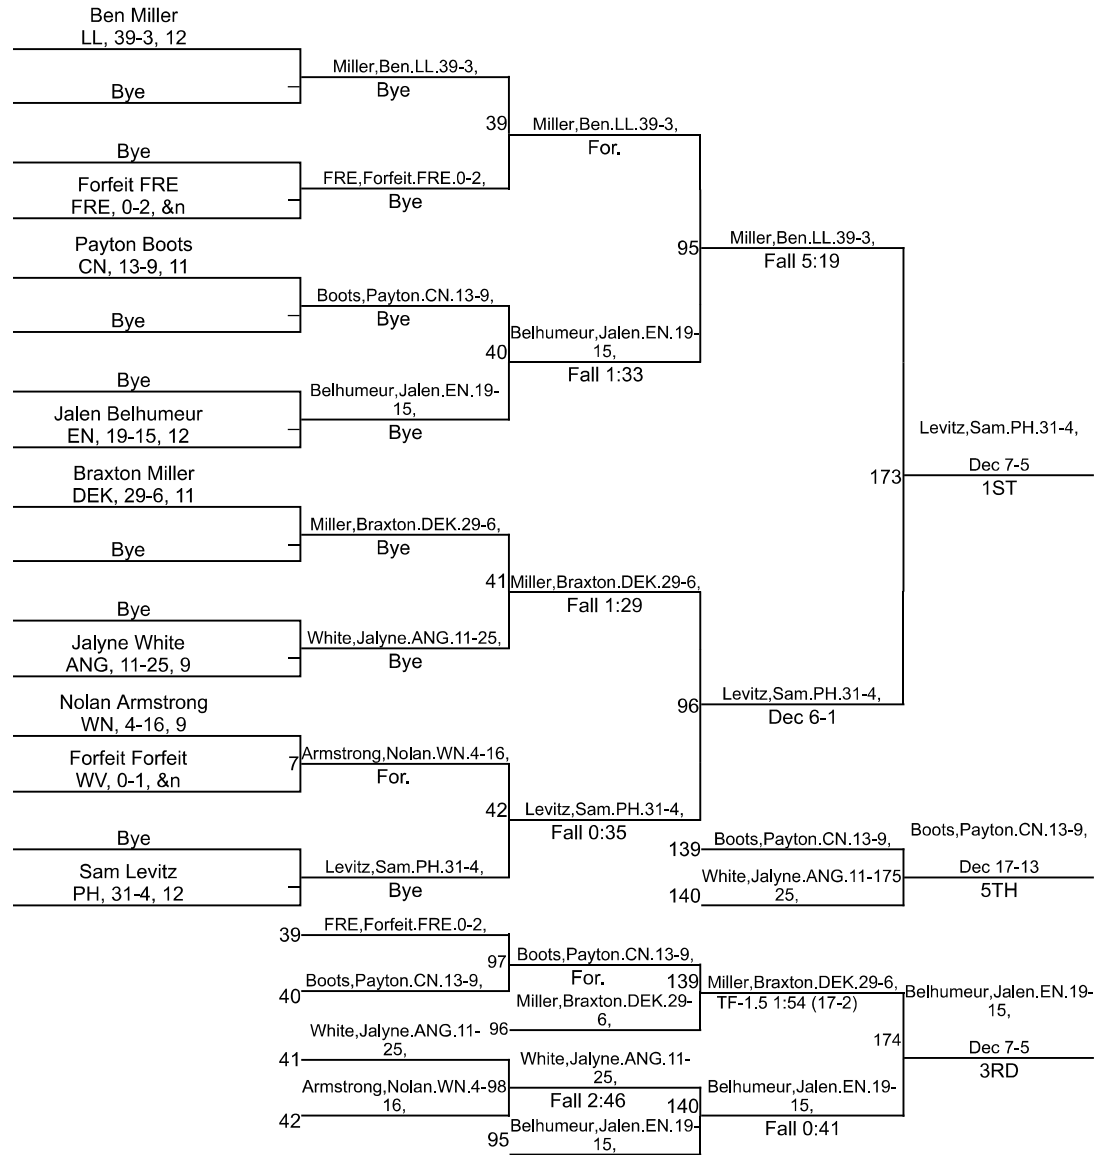

Team Scores

Printed on 02/01/2022 09:54 a.m.

Team Scores		
1	DeKalb	204.5
2	Prairie Heights	202.5
3	East Noble	178.0
4	Angola	140.0
5	Fremont	137.0
6	Lakeland	130.0
7	West Noble	94.0
8	Central Noble	93.0
9	Westview.	48.0

IHSAA Sectional @ West Noble Sectional

126

IHSAA Sectional @ West Noble Sectional

145

IHSAA Sectional @ West Noble Sectional

170