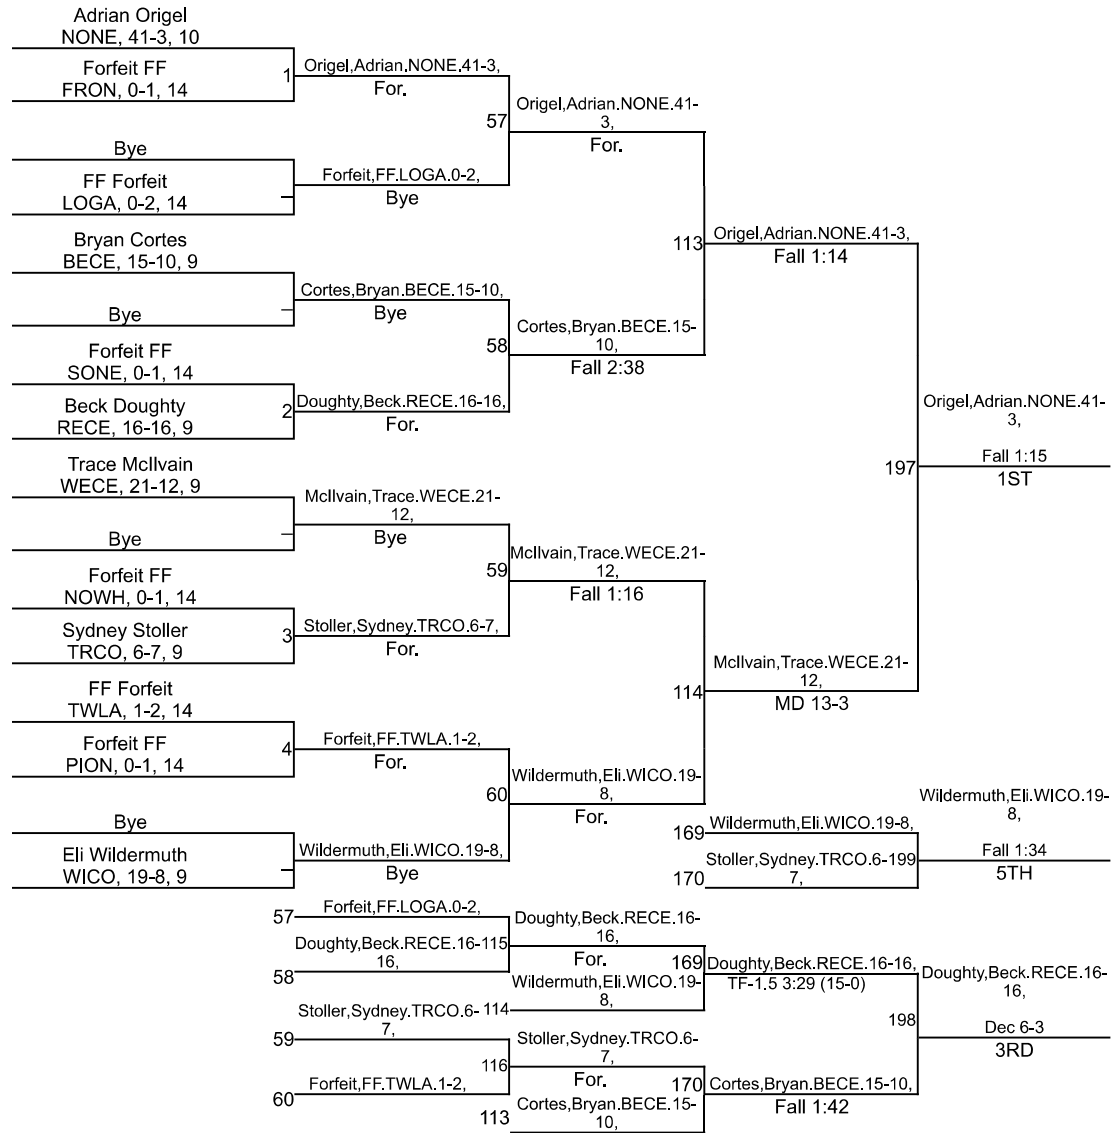

# Team Scores

Printed on 02/01/2022 09:51 a.m.

Team Scores		
1	Rensselaer Central	243.5
2	Winamac Community.	194.5
3	North Newton	158.0
4	West Central	130.0
5	North White	112.0
6	Benton Central	102.0
7	Tri-County	89.5
8	Logansport	70.0
9	Pioneer	64.0
10	Frontier	50.0
11	South Newton	42.0
12	Twin Lakes	0.0

# IHSAA Sectional @ Twin Lakes Sectional

106

# IHSAA Sectional @ Twin Lakes Sectional

120