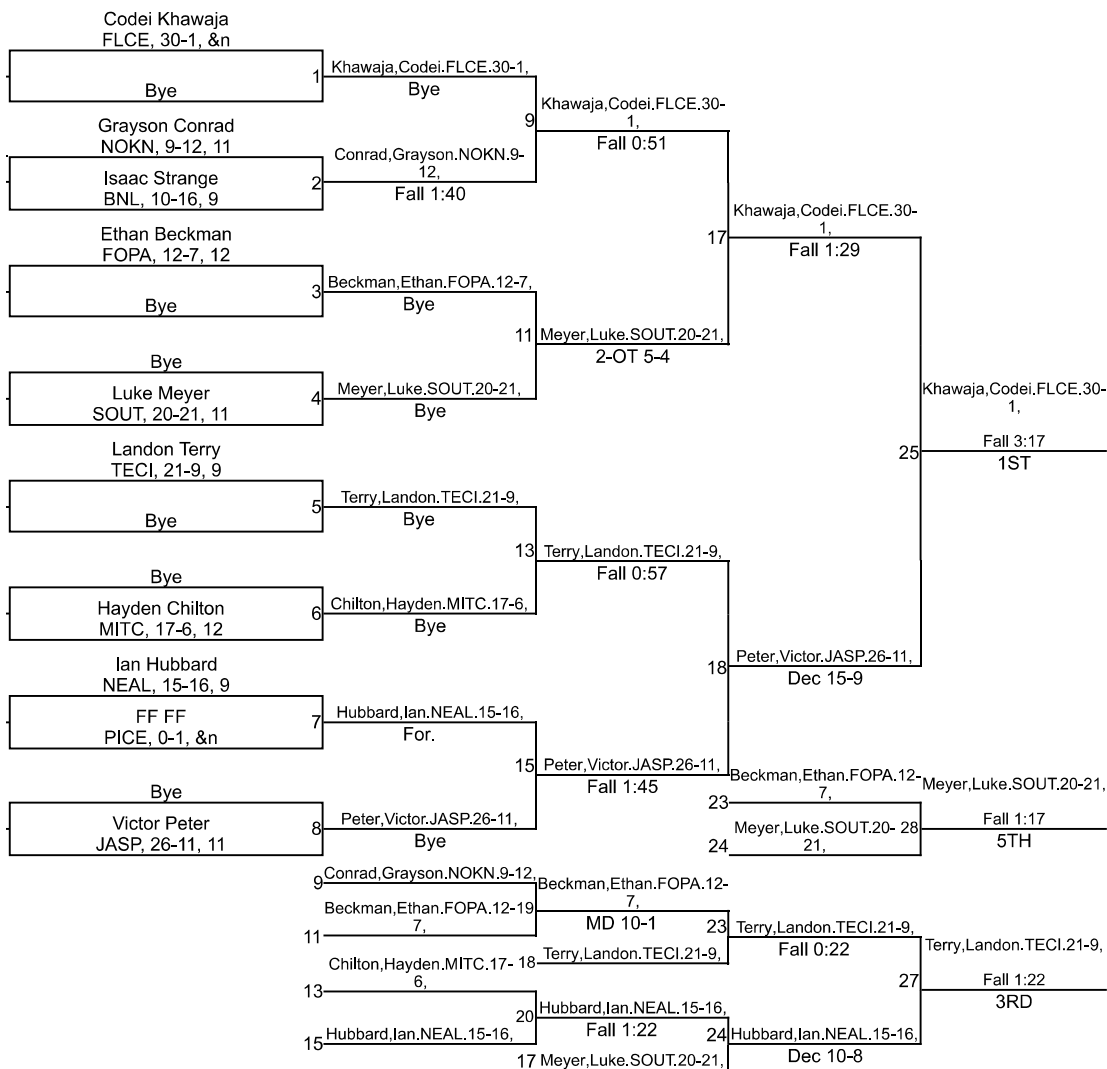

Team Scores

Printed on 02/01/2022 09:48 a.m.

Team Scores		
1	Floyd Central	257.0
2	Tell City.	221.5
3	Jasper	191.0
4	Southridge	183.5
5	New Albany	109.0
6	Bedford North Lawrence	106.0
7	Pike Central	92.5
8	Forest Park	41.0
9	North Knox	37.0
10	Mitchell	0.0

IHSAA Sectional @ Southridge Sectional

113

IHSAA Sectional @ Southridge Sectional

126

IHSAA Sectional @ Southridge Sectional

138

IHSAA Sectional @ Southridge Sectional

152

IHSAA Sectional @ Southridge Sectional

160

IHSAA Sectional @ Southridge Sectional

170

IHSAA Sectional @ Southridge Sectional

182

IHSAA Sectional @ Southridge Sectional

195

IHSAA Sectional @ Southridge Sectional

220