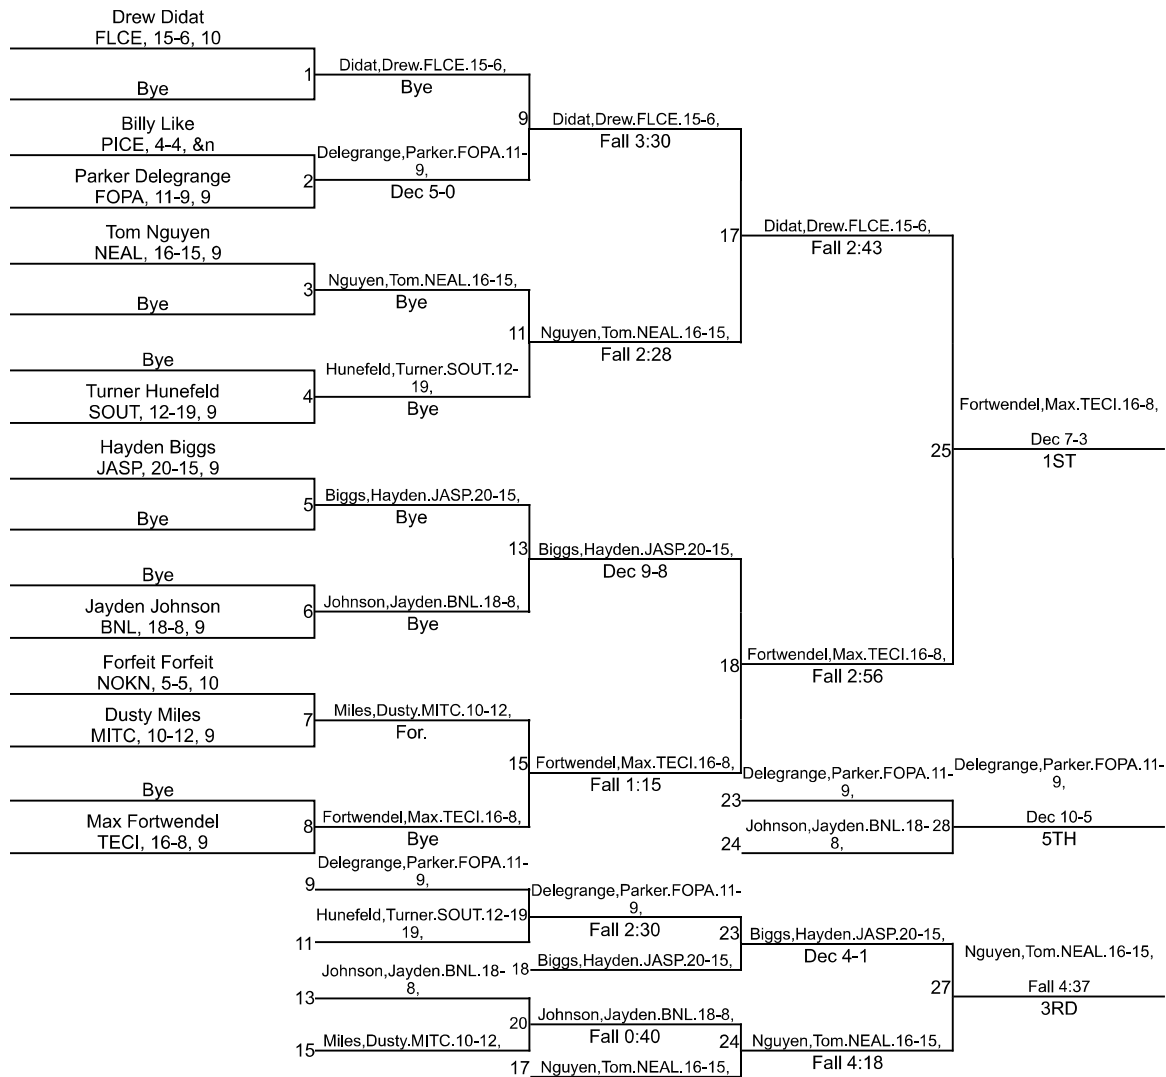

Team Scores

Printed on 02/01/2022 09:48 a.m.

Team Scores		
1	Floyd Central	257.0
2	Tell City.	221.5
3	Jasper	191.0
4	Southridge	183.5
5	New Albany	109.0
6	Bedford North Lawrence	106.0
7	Pike Central	92.5
8	Forest Park	41.0
9	North Knox	37.0
10	Mitchell	0.0

IHSAA Sectional @ Southridge Sectional

113

IHSAA Sectional @ Southridge Sectional

126

IHSAA Sectional @ Southridge Sectional

138

IHSAA Sectional @ Southridge Sectional

152