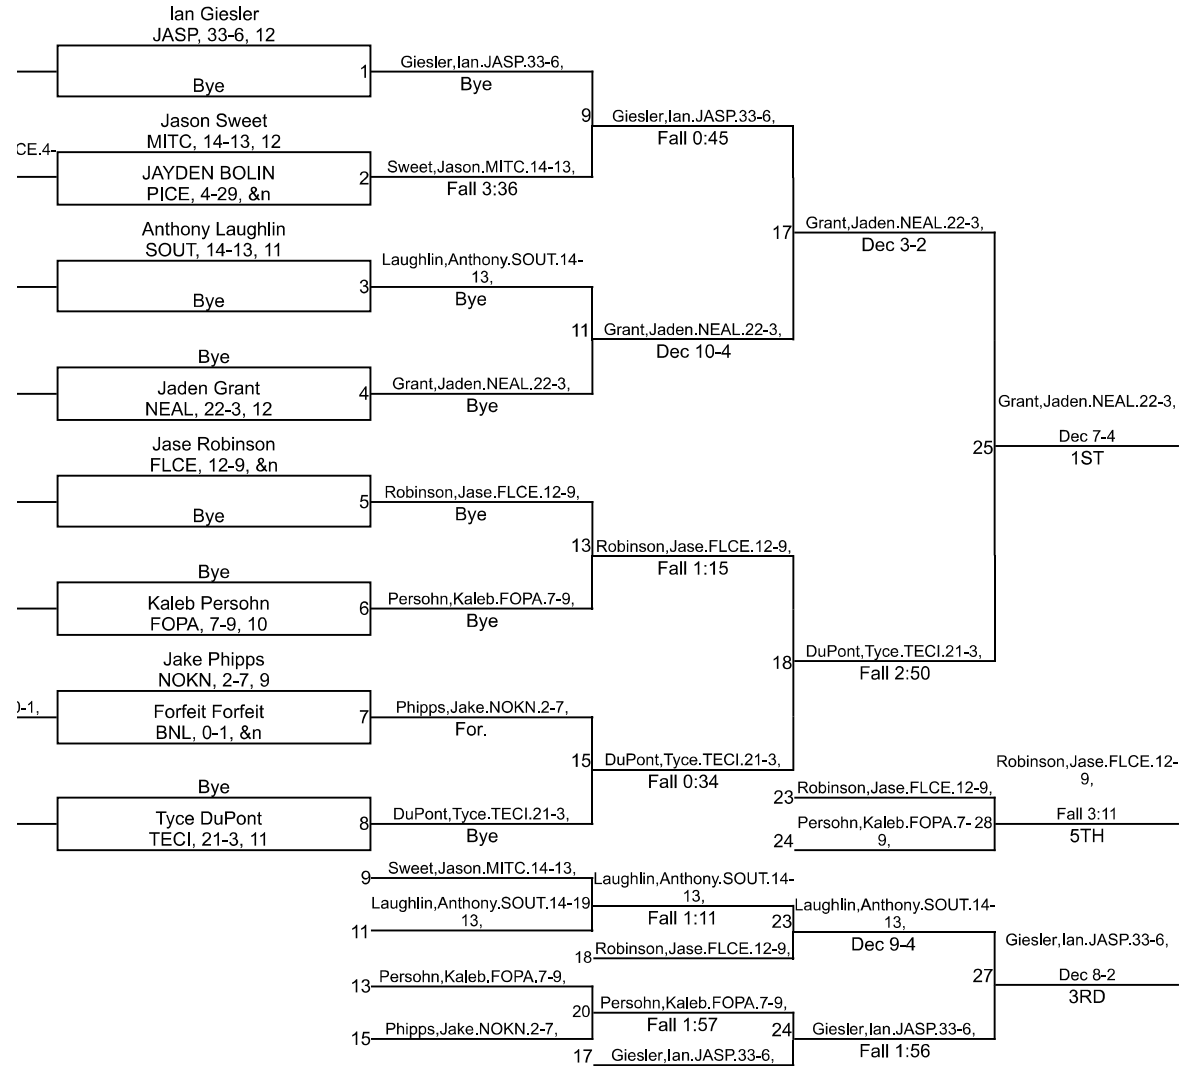

Team Scores

Printed on 02/01/2022 09:48 a.m.

Team Scores		
1	Floyd Central	257.0
2	Tell City.	221.5
3	Jasper	191.0
4	Southridge	183.5
5	New Albany	109.0
6	Bedford North Lawrence	106.0
7	Pike Central	92.5
8	Forest Park	41.0
9	North Knox	37.0
10	Mitchell	0.0

IHSAA Sectional @ Southridge Sectional

113

IHSAA Sectional @ Southridge Sectional

126

IHSAA Sectional @ Southridge Sectional

138

IHSAA Sectional @ Southridge Sectional

152

IHSAA Sectional @ Southridge Sectional

160

IHSAA Sectional @ Southridge Sectional

170

IHSAA Sectional @ Southridge Sectional

182

IHSAA Sectional @ Southridge Sectional

195