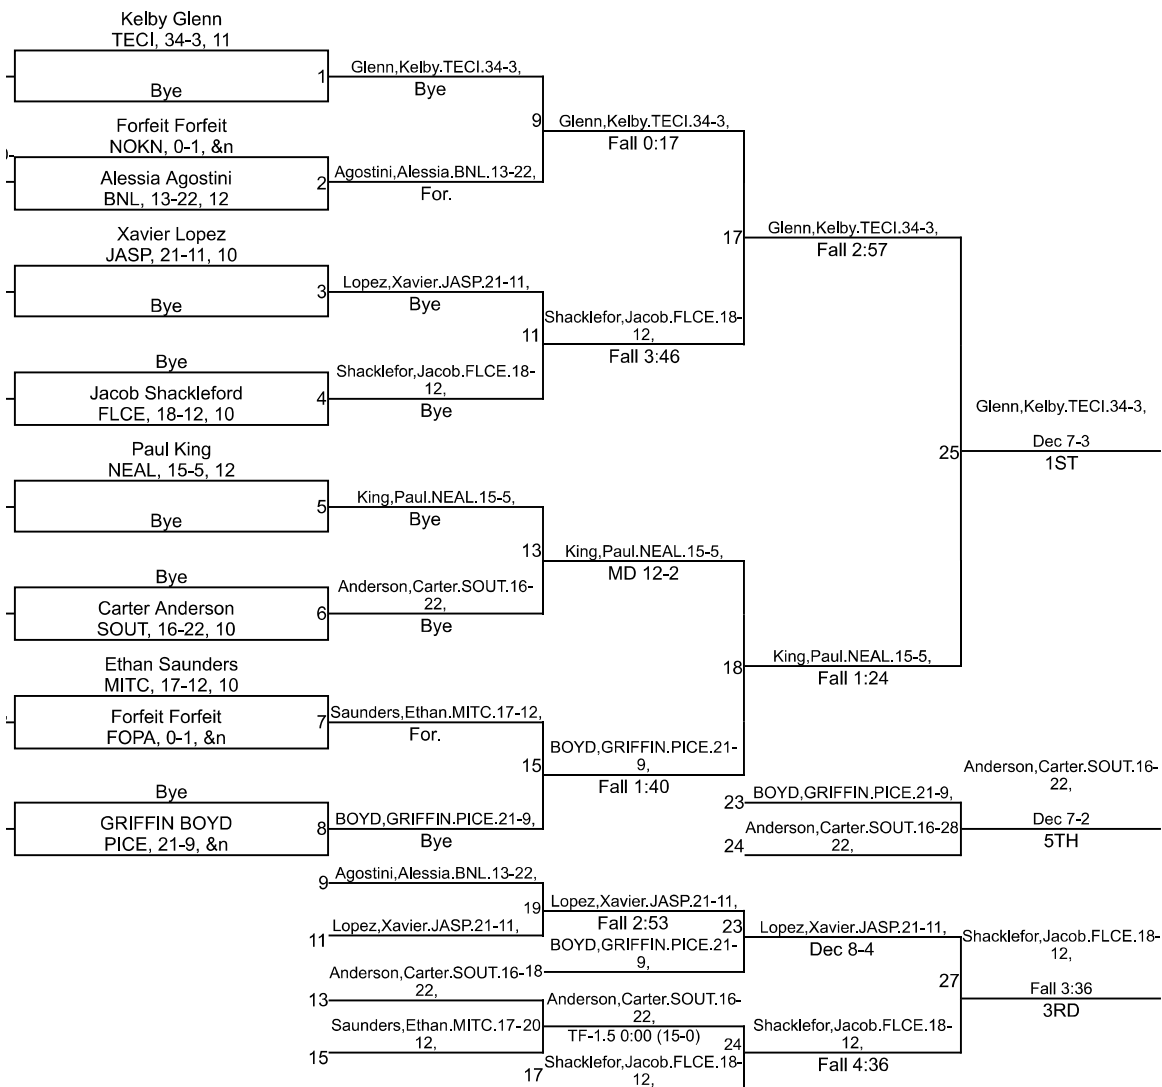

Team Scores

Printed on 02/01/2022 09:48 a.m.

Team Scores		
1	Floyd Central	257.0
2	Tell City.	221.5
3	Jasper	191.0
4	Southridge	183.5
5	New Albany	109.0
6	Bedford North Lawrence	106.0
7	Pike Central	92.5
8	Forest Park	41.0
9	North Knox	37.0
10	Mitchell	0.0

IHSAA Sectional @ Southridge Sectional

113

IHSAA Sectional @ Southridge Sectional

126

IHSAA Sectional @ Southridge Sectional

138

IHSAA Sectional @ Southridge Sectional

152

IHSAA Sectional @ Southridge Sectional

160

IHSAA Sectional @ Southridge Sectional

170

IHSAA Sectional @ Southridge Sectional

182

IHSAA Sectional @ Southridge Sectional

195