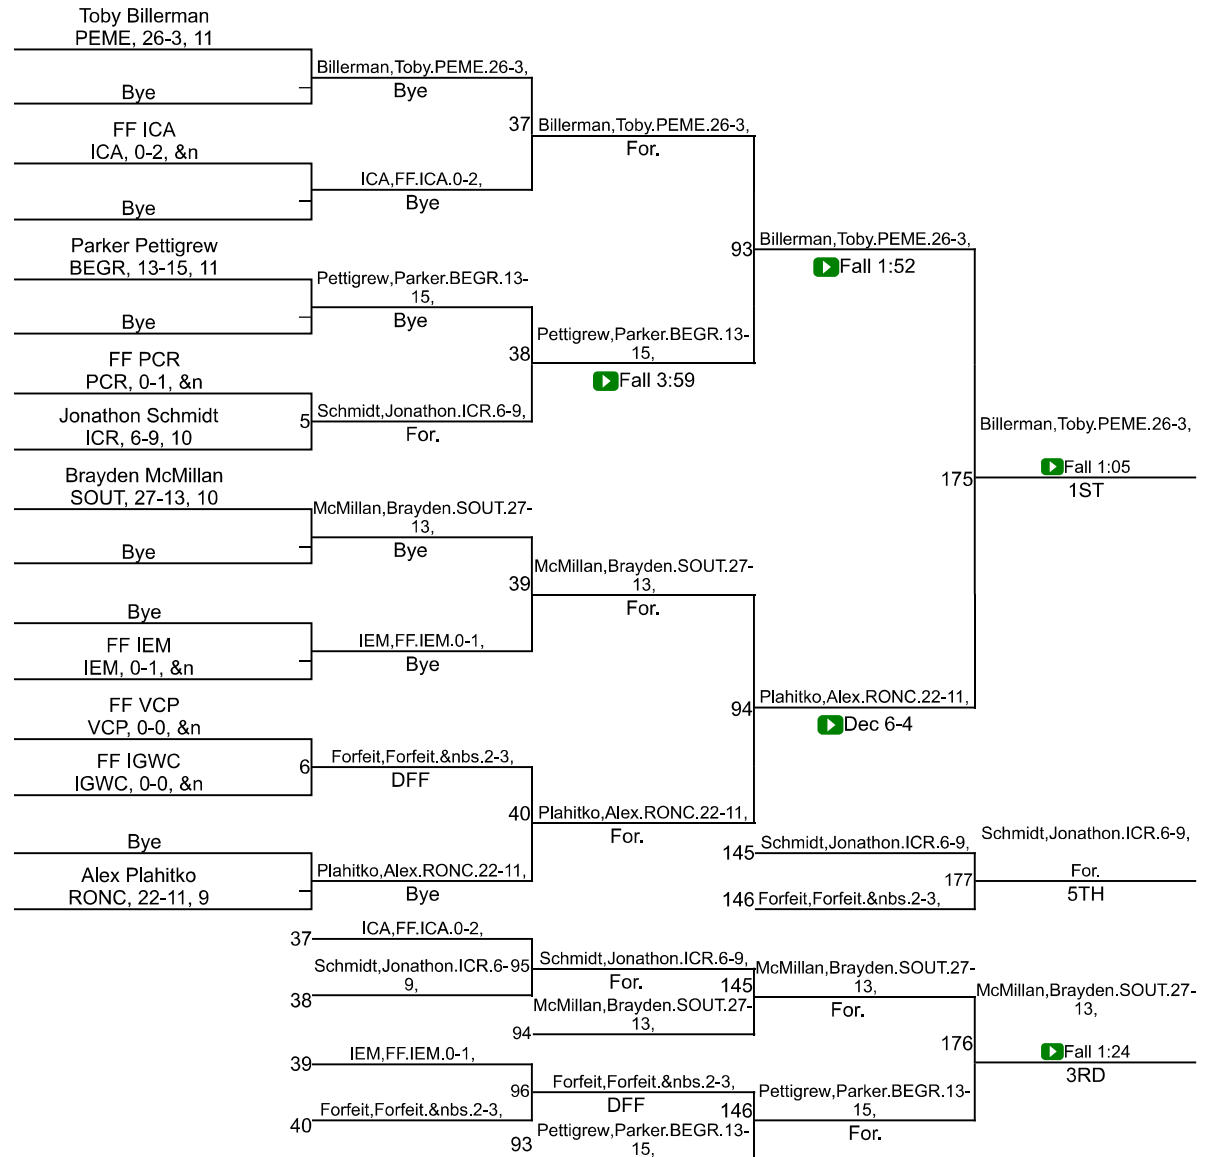

Team Scores

Printed on 02/01/2022 09:46 a.m.

Team Scores		
1	Roncalli	303.0
2	Perry Meridian	278.0
3	Southport	229.5
4	Beech Grove	216.0
5	Providence Cristo Rey	59.0
6	Victory College Prep.	36.0
7	Christel House	24.0
7	Indianapolis Cardinal Ritter	24.0
9	Indianapolis Geo. Washington Comm.	10.0
10	Indianapolis Crispus Attucks	6.0

IHSAA Sectional @ Southport Sectional

113

IHSAA Sectional @ Southport Sectional

120

IHSAA Sectional @ Southport Sectional

126

IHSAA Sectional @ Southport Sectional

138

IHSAA Sectional @ Southport Sectional

145

IHSAA Sectional @ Southport Sectional

152

IHSAA Sectional @ Southport Sectional

160

IHSAA Sectional @ Southport Sectional

285