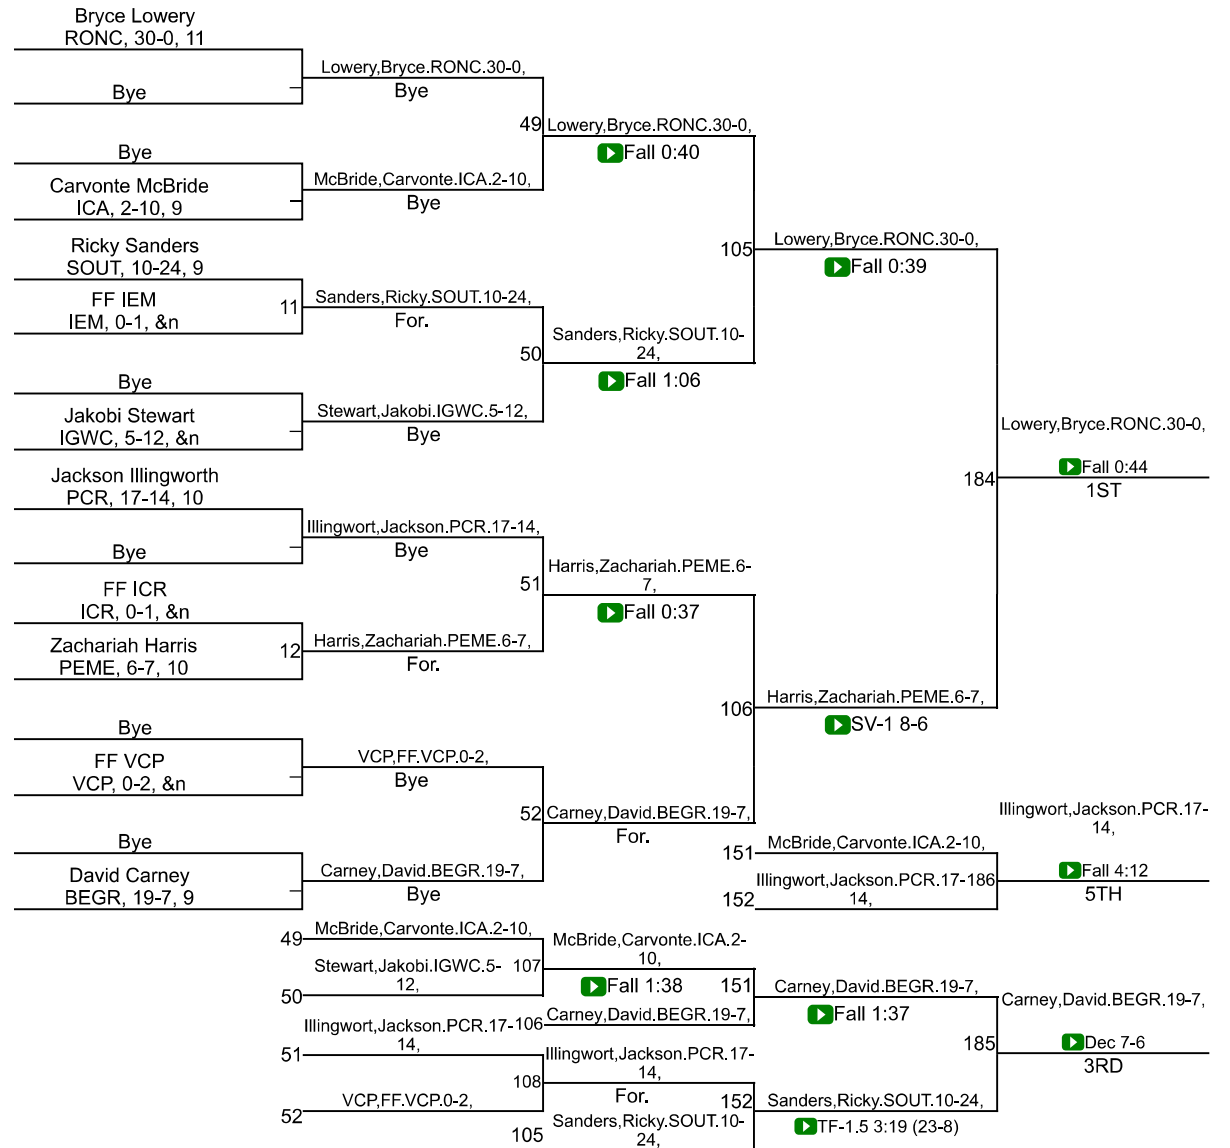

Team Scores

Printed on 02/01/2022 09:46 a.m.

Team Scores		
1	Roncalli	303.0
2	Perry Meridian	278.0
3	Southport	229.5
4	Beech Grove	216.0
5	Providence Cristo Rey	59.0
6	Victory College Prep.	36.0
7	Christel House	24.0
7	Indianapolis Cardinal Ritter	24.0
9	Indianapolis Geo. Washington Comm.	10.0
10	Indianapolis Crispus Attucks	6.0

IHSAA Sectional @ Southport Sectional

113

IHSAA Sectional @ Southport Sectional

120

IHSAA Sectional @ Southport Sectional

126

IHSAA Sectional @ Southport Sectional

138

IHSAA Sectional @ Southport Sectional

145

IHSAA Sectional @ Southport Sectional

152

IHSAA Sectional @ Southport Sectional

160

IHSAA Sectional @ Southport Sectional

285