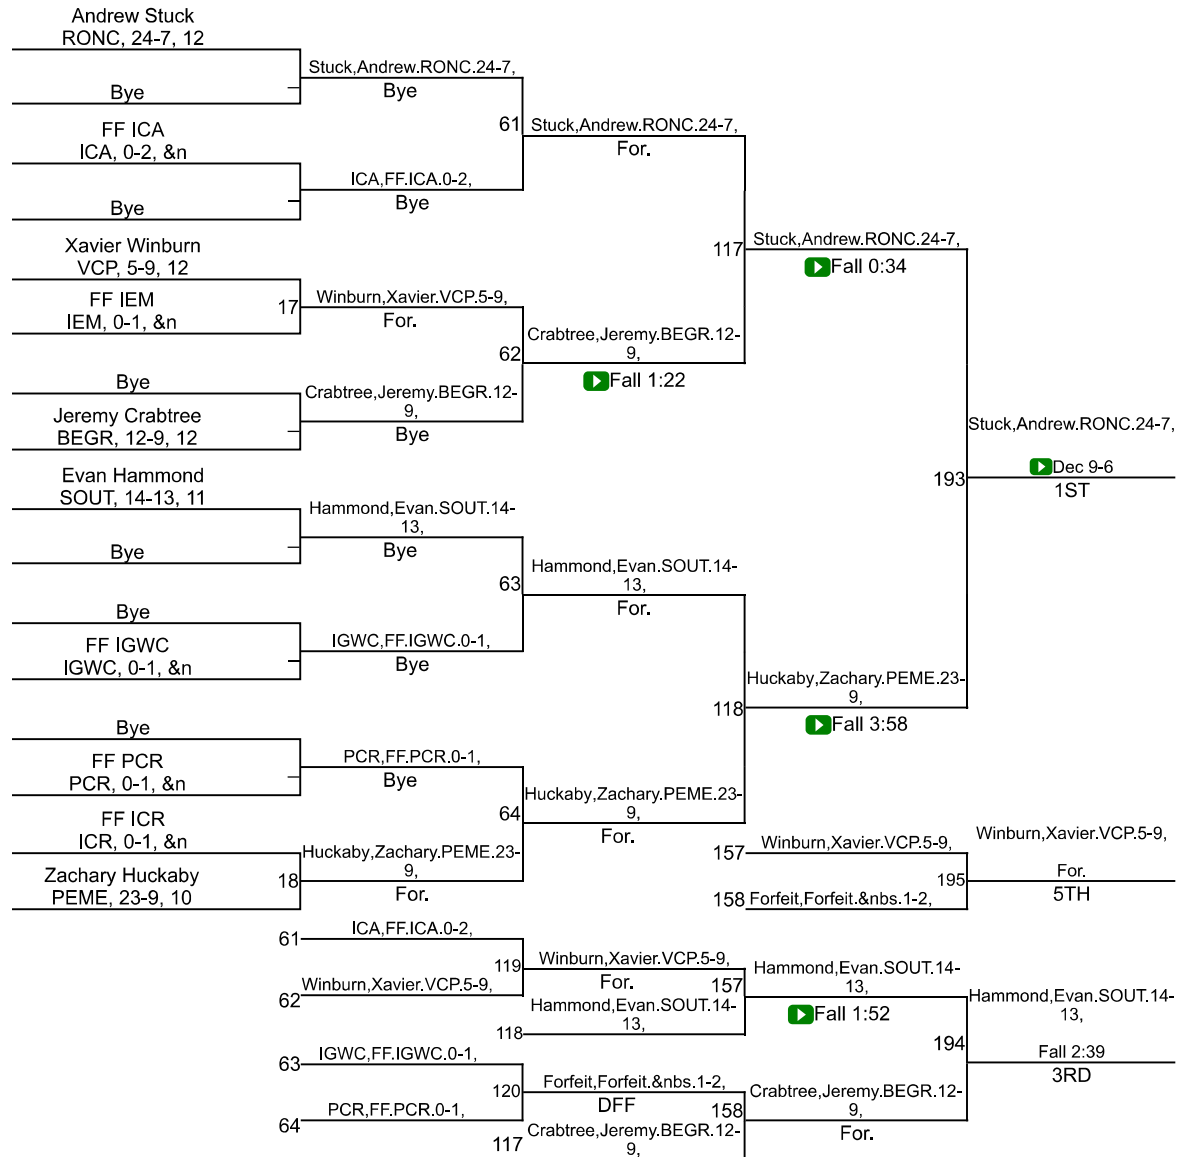

Team Scores

Printed on 02/01/2022 09:46 a.m.

Team Scores		
1	Roncalli	303.0
2	Perry Meridian	278.0
3	Southport	229.5
4	Beech Grove	216.0
5	Providence Cristo Rey	59.0
6	Victory College Prep.	36.0
7	Christel House	24.0
7	Indianapolis Cardinal Ritter	24.0
9	Indianapolis Geo. Washington Comm.	10.0
10	Indianapolis Crispus Attucks	6.0

IHSAA Sectional @ Southport Sectional

113

IHSAA Sectional @ Southport Sectional

120

IHSAA Sectional @ Southport Sectional

126

IHSAA Sectional @ Southport Sectional

138

IHSAA Sectional @ Southport Sectional

145

IHSAA Sectional @ Southport Sectional

152

IHSAA Sectional @ Southport Sectional

160

IHSAA Sectional @ Southport Sectional

285