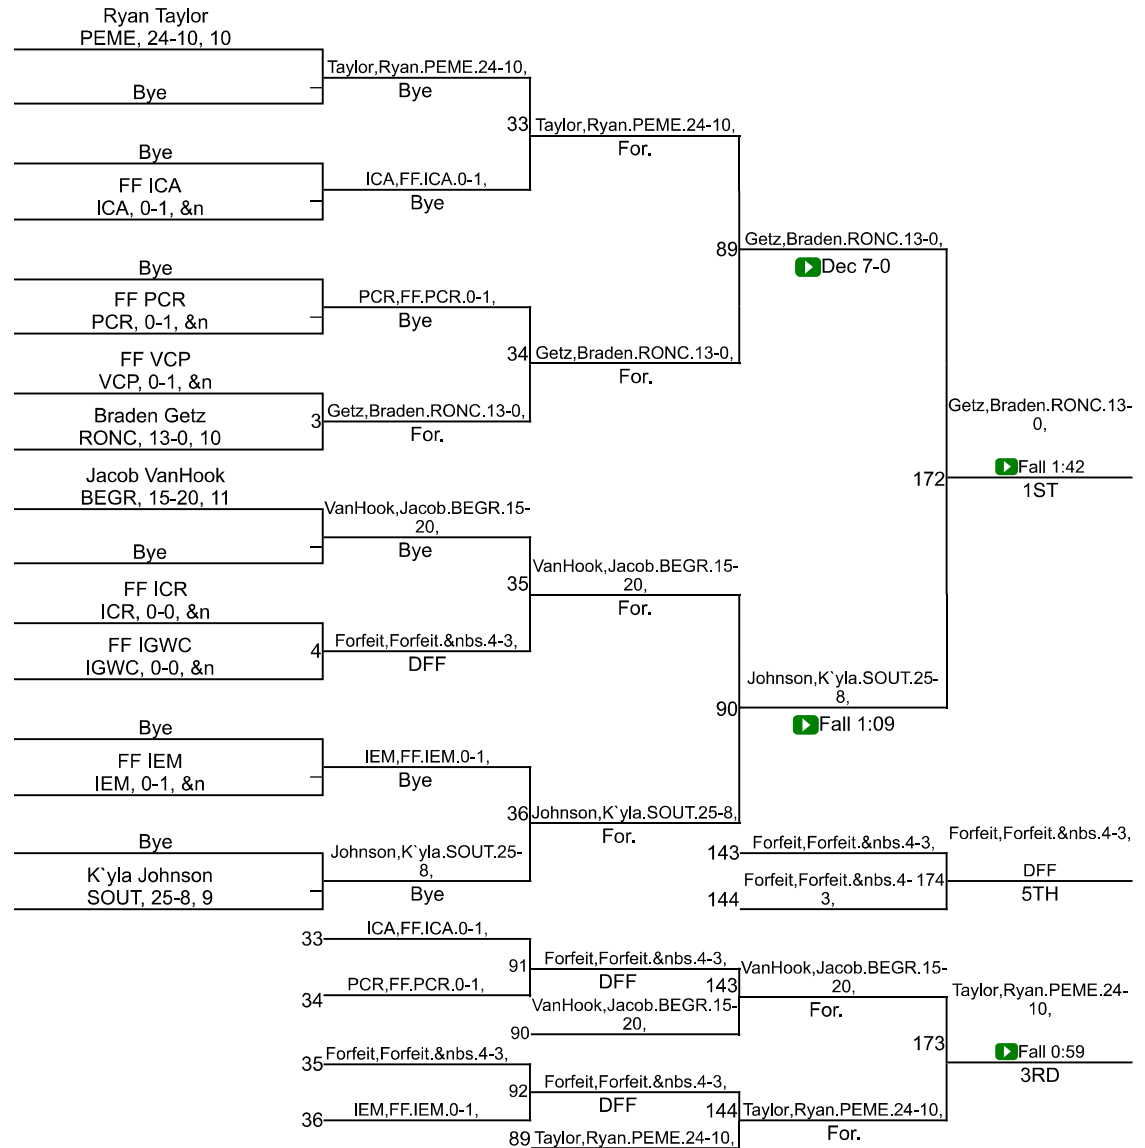

Team Scores

Printed on 02/01/2022 09:46 a.m.

Team Scores		
1	Roncalli	303.0
2	Perry Meridian	278.0
3	Southport	229.5
4	Beech Grove	216.0
5	Providence Cristo Rey	59.0
6	Victory College Prep.	36.0
7	Christel House	24.0
7	Indianapolis Cardinal Ritter	24.0
9	Indianapolis Geo. Washington Comm.	10.0
10	Indianapolis Crispus Attucks	6.0

IHSAA Sectional @ Southport Sectional

113

IHSAA Sectional @ Southport Sectional

120

IHSAA Sectional @ Southport Sectional

126

IHSAA Sectional @ Southport Sectional

138

IHSAA Sectional @ Southport Sectional

145

IHSAA Sectional @ Southport Sectional

152

IHSAA Sectional @ Southport Sectional

160

IHSAA Sectional @ Southport Sectional

285