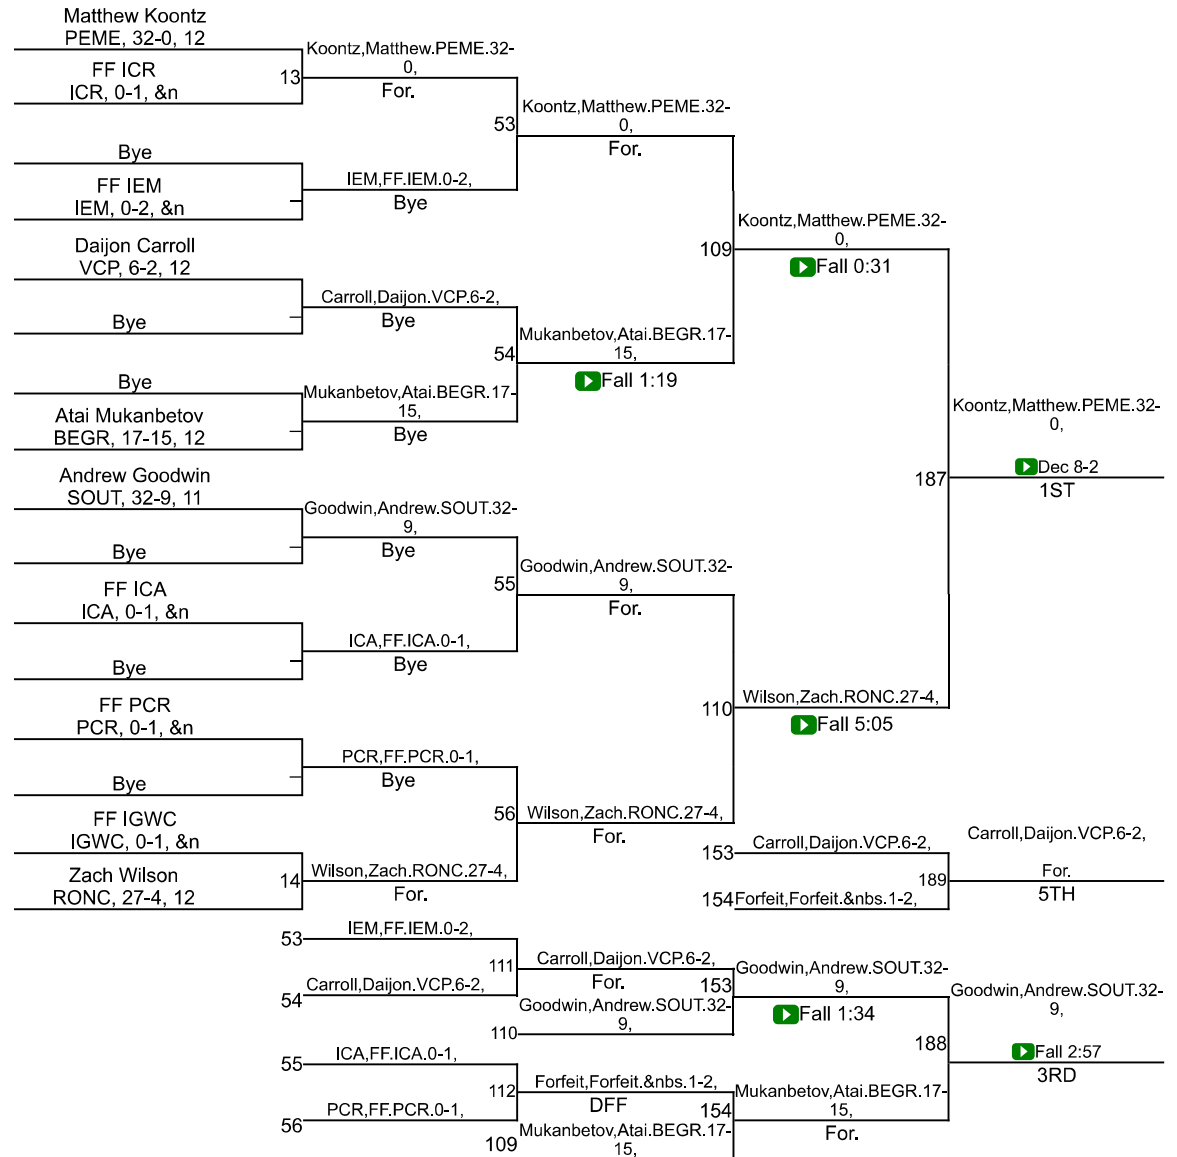

Team Scores

Printed on 02/01/2022 09:46 a.m.

Team Scores		
1	Roncalli	303.0
2	Perry Meridian	278.0
3	Southport	229.5
4	Beech Grove	216.0
5	Providence Cristo Rey	59.0
6	Victory College Prep.	36.0
7	Christel House	24.0
7	Indianapolis Cardinal Ritter	24.0
9	Indianapolis Geo. Washington Comm.	10.0
10	Indianapolis Crispus Attucks	6.0

IHSAA Sectional @ Southport Sectional

113

IHSAA Sectional @ Southport Sectional

120

IHSAA Sectional @ Southport Sectional

126

IHSAA Sectional @ Southport Sectional

138

IHSAA Sectional @ Southport Sectional

145

IHSAA Sectional @ Southport Sectional

152

IHSAA Sectional @ Southport Sectional

160

IHSAA Sectional @ Southport Sectional

285