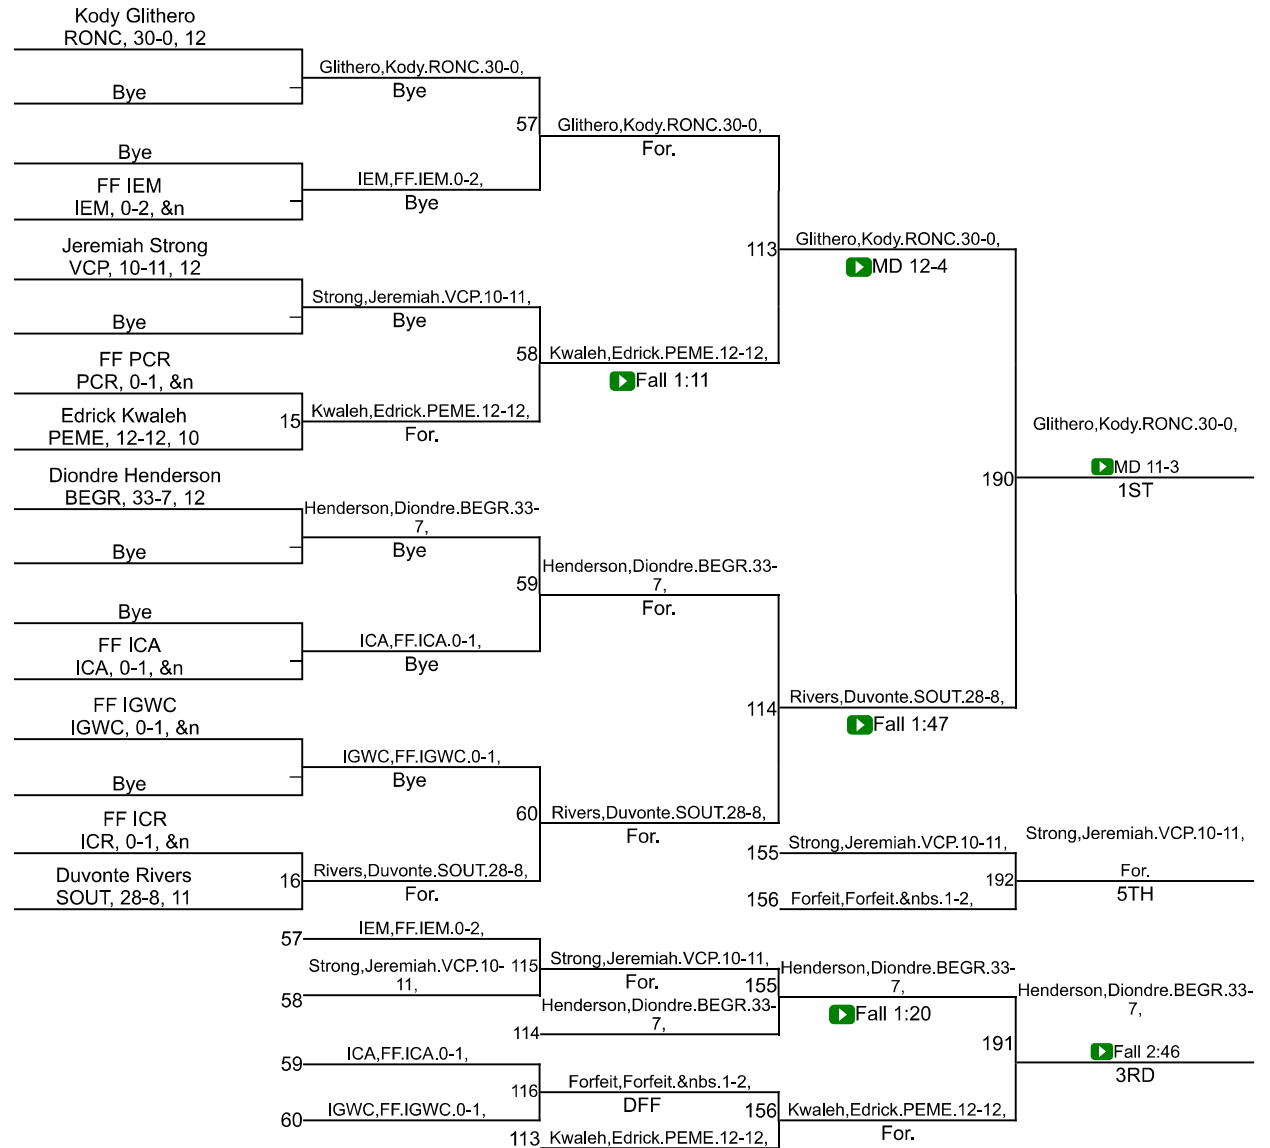

Team Scores

Printed on 02/01/2022 09:46 a.m.

Team Scores		
1	Roncalli	303.0
2	Perry Meridian	278.0
3	Southport	229.5
4	Beech Grove	216.0
5	Providence Cristo Rey	59.0
6	Victory College Prep.	36.0
7	Christel House	24.0
7	Indianapolis Cardinal Ritter	24.0
9	Indianapolis Geo. Washington Comm.	10.0
10	Indianapolis Crispus Attucks	6.0

IHSAA Sectional @ Southport Sectional

113

IHSAA Sectional @ Southport Sectional

120

IHSAA Sectional @ Southport Sectional

126

IHSAA Sectional @ Southport Sectional

138

IHSAA Sectional @ Southport Sectional

145

IHSAA Sectional @ Southport Sectional

152

IHSAA Sectional @ Southport Sectional

160

IHSAA Sectional @ Southport Sectional

285