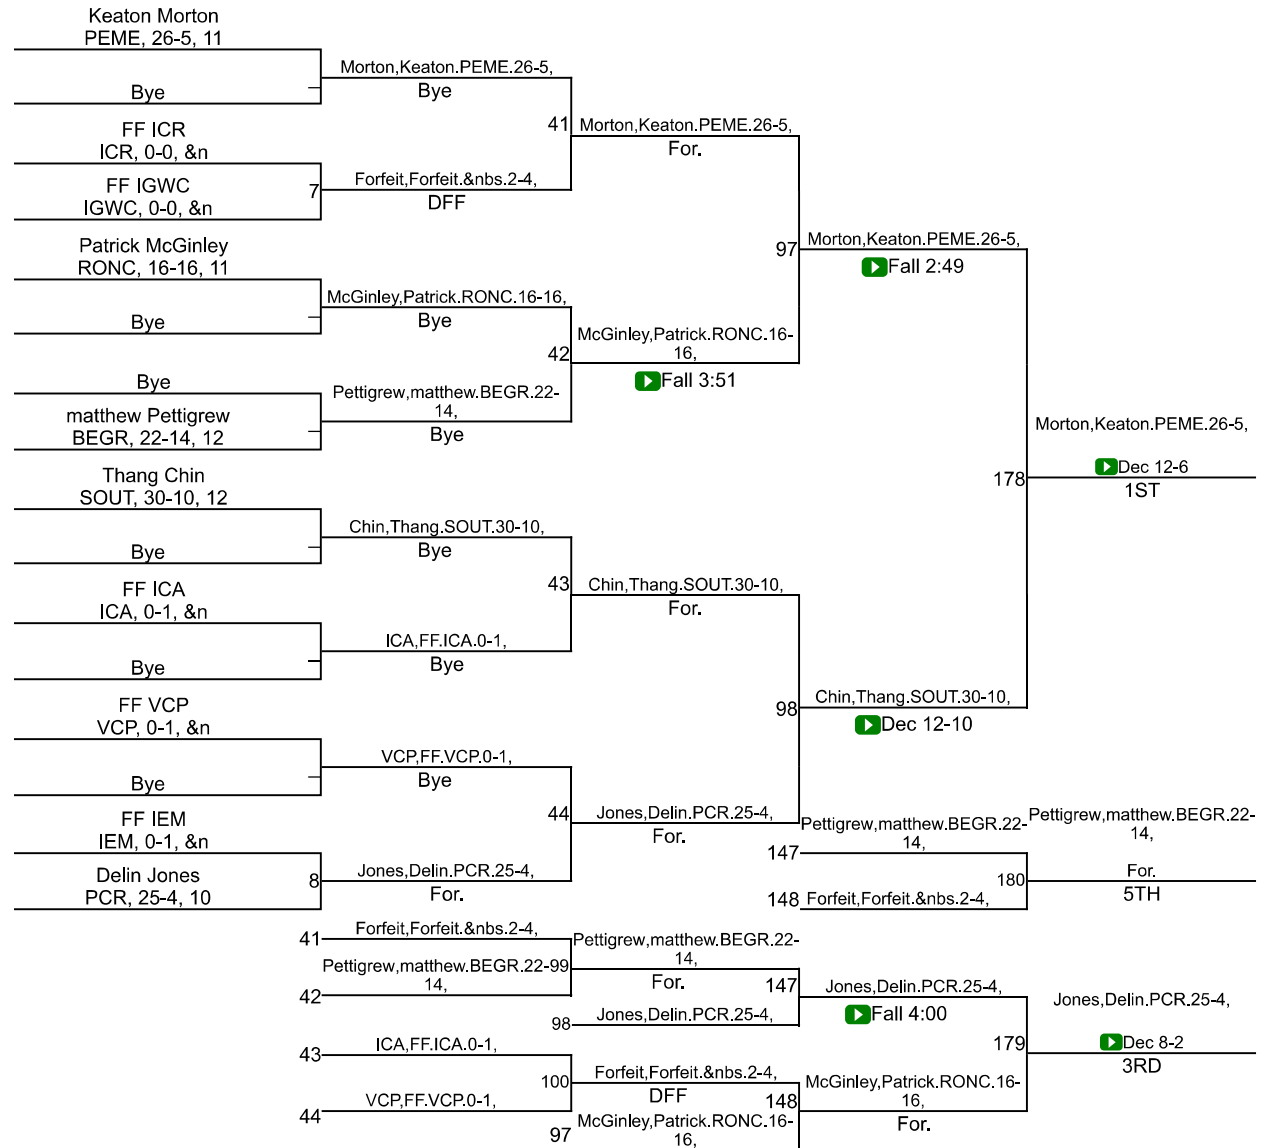

Team Scores

Printed on 02/01/2022 09:46 a.m.

Team Scores		
1	Roncalli	303.0
2	Perry Meridian	278.0
3	Southport	229.5
4	Beech Grove	216.0
5	Providence Cristo Rey	59.0
6	Victory College Prep.	36.0
7	Christel House	24.0
7	Indianapolis Cardinal Ritter	24.0
9	Indianapolis Geo. Washington Comm.	10.0
10	Indianapolis Crispus Attucks	6.0

IHSAA Sectional @ Southport Sectional

113

IHSAA Sectional @ Southport Sectional

120

IHSAA Sectional @ Southport Sectional

126

IHSAA Sectional @ Southport Sectional

138

IHSAA Sectional @ Southport Sectional

145

IHSAA Sectional @ Southport Sectional

152

IHSAA Sectional @ Southport Sectional

160

IHSAA Sectional @ Southport Sectional

285