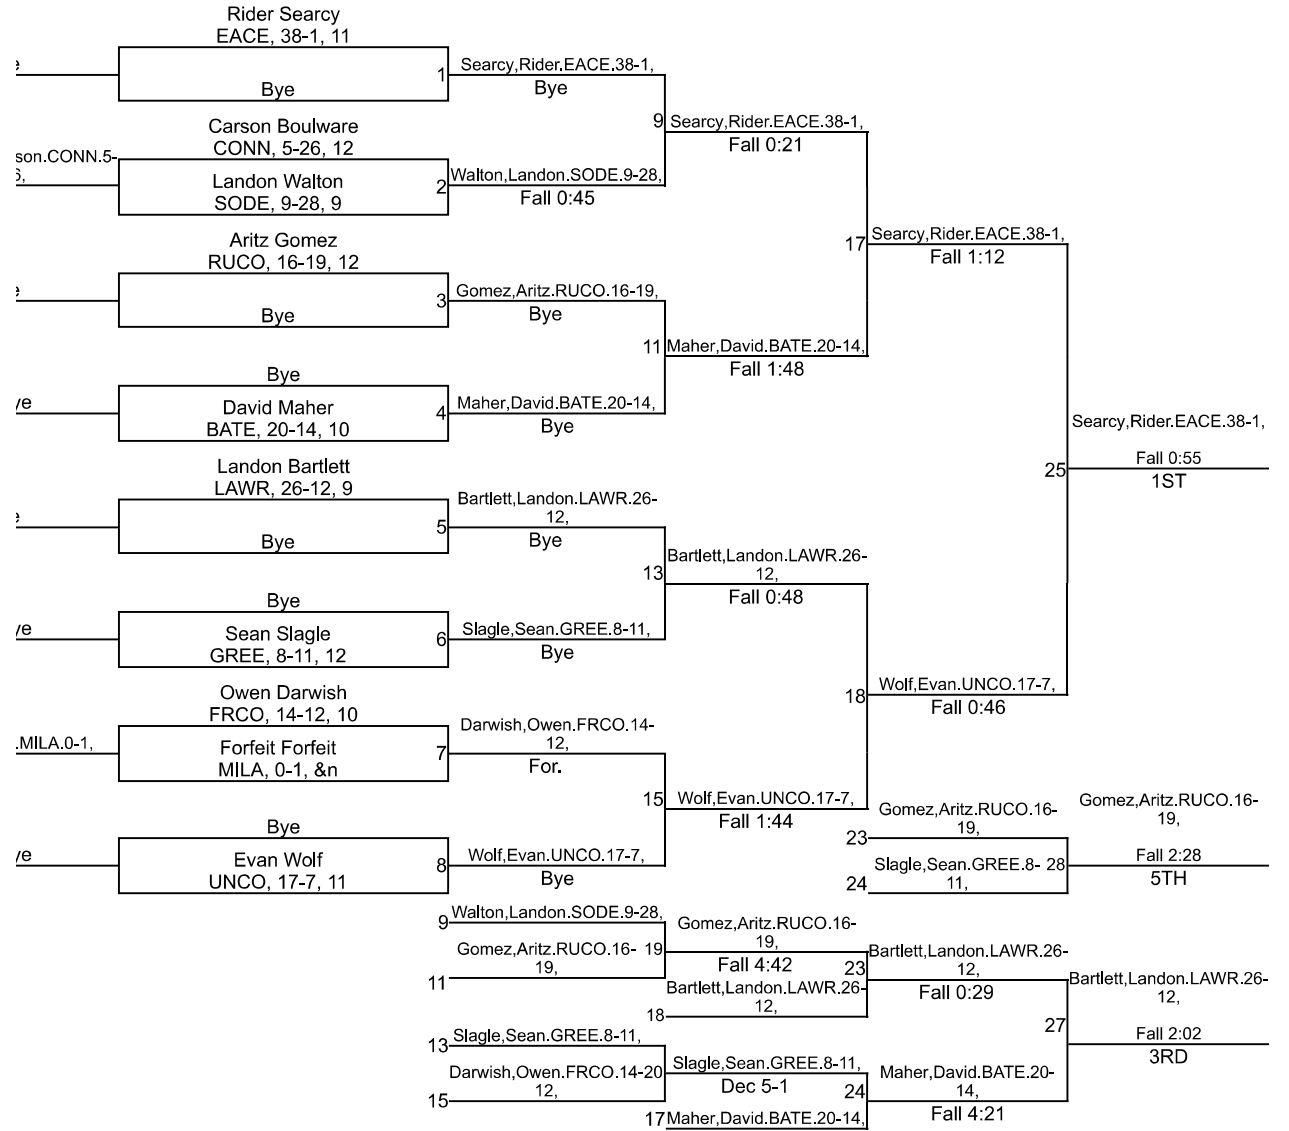

# IHSAA Sectional @ South Dearborn Sectional

106

# IHSAA Sectional @ South Dearborn Sectional

120

# IHSAA Sectional @ South Dearborn Sectional

145