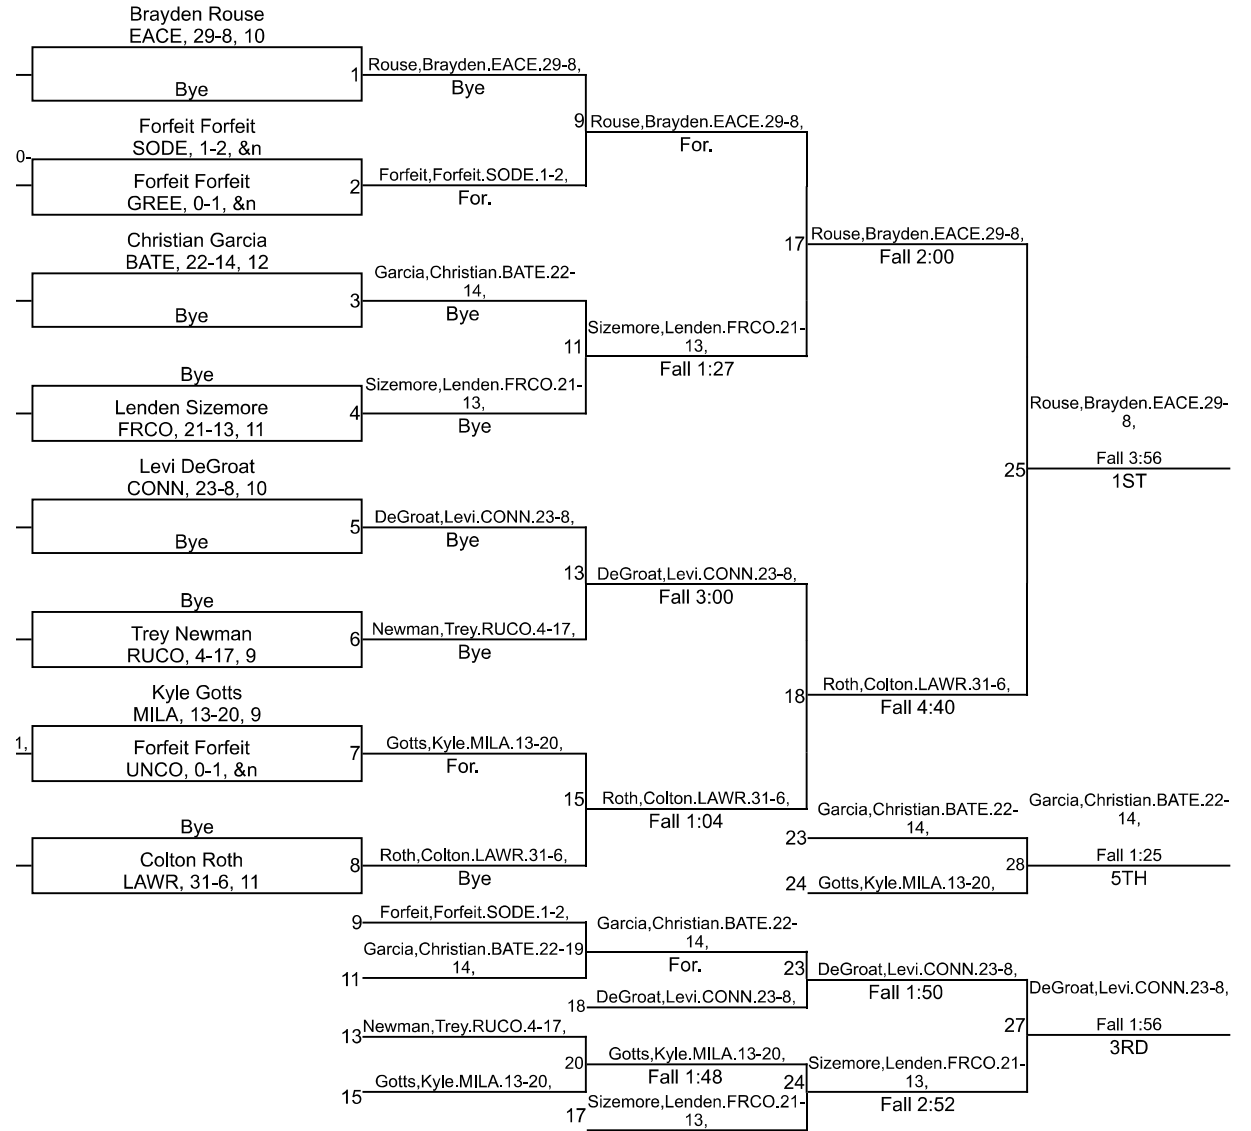

# IHSAA Sectional @ South Dearborn Sectional

182

# IHSAA Sectional @ South Dearborn Sectional

220