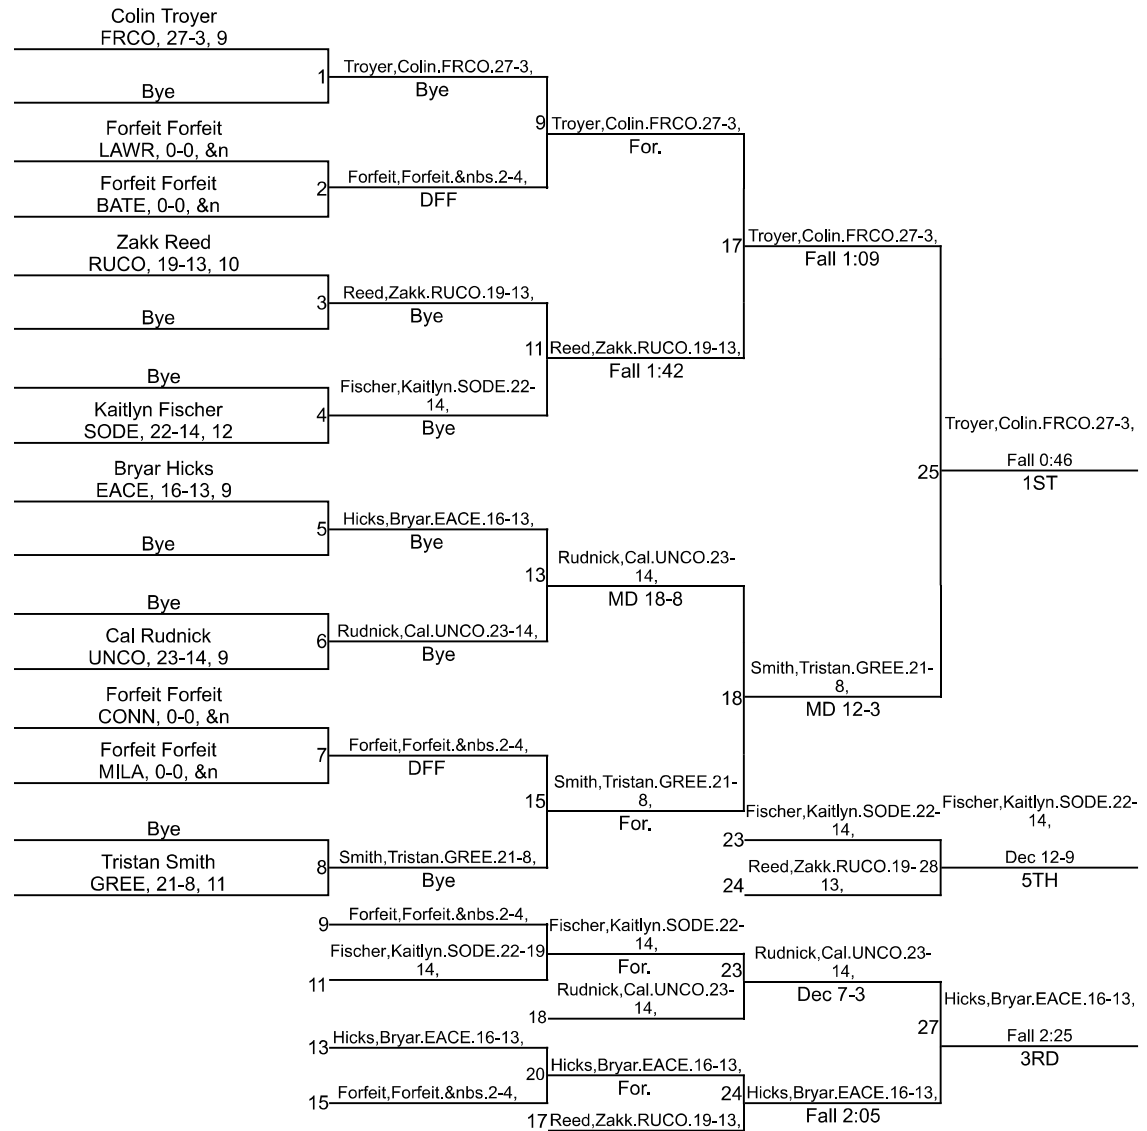

# Team Scores

Printed on 02/01/2022 09:44 a.m.

---

Team Scores		
1	East Central	253.5
2	Franklin County	164.0
3	Lawrenceburg	143.0
4	Union County.	131.5
5	Batesville	120.0
6	Rushville Consolidated	101.0
7	Greensburg	94.0
8	Connersville	93.0
9	South Dearborn	91.5
10	Milan	43.0

# IHSAA Sectional @ South Dearborn Sectional

106

# IHSAA Sectional @ South Dearborn Sectional

120