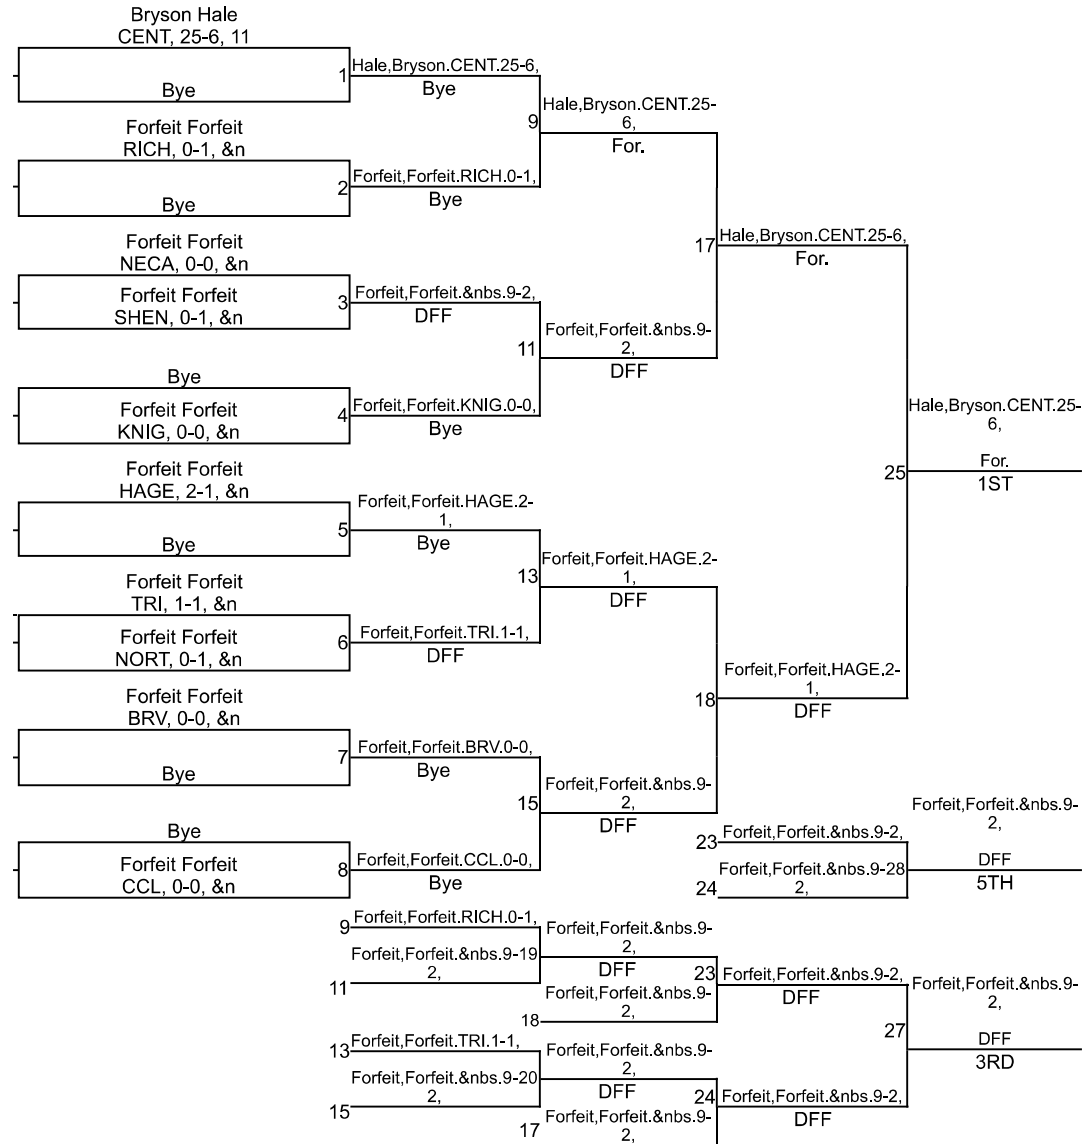

Team Scores

Printed on 02/01/2022 09:41 a.m.

| Team Scores | | |
|-------------|------------------------|-------|
| 1 | Centerville | 310.5 |
| 2 | New Castle | 162.0 |
| 3 | Northeastern | 154.0 |
| 4 | Richmond | 129.0 |
| 5 | Hagerstown | 99.5 |
| 6 | Cambridge City Lincoln | 94.0 |
| 7 | Shenandoah | 92.5 |
| 8 | Tri. | 68.0 |
| 9 | Knightstown | 64.0 |
| 10 | Blue River Valley | 0.0 |

IHSAA Sectional @ Shenandoah Sectional

IHSAA Sectional @ Shenandoah Sectional

113

IHSAA Sectional @ Shenandoah Sectional

120

IHSAA Sectional @ Shenandoah Sectional

126

IHSAA Sectional @ Shenandoah Sectional