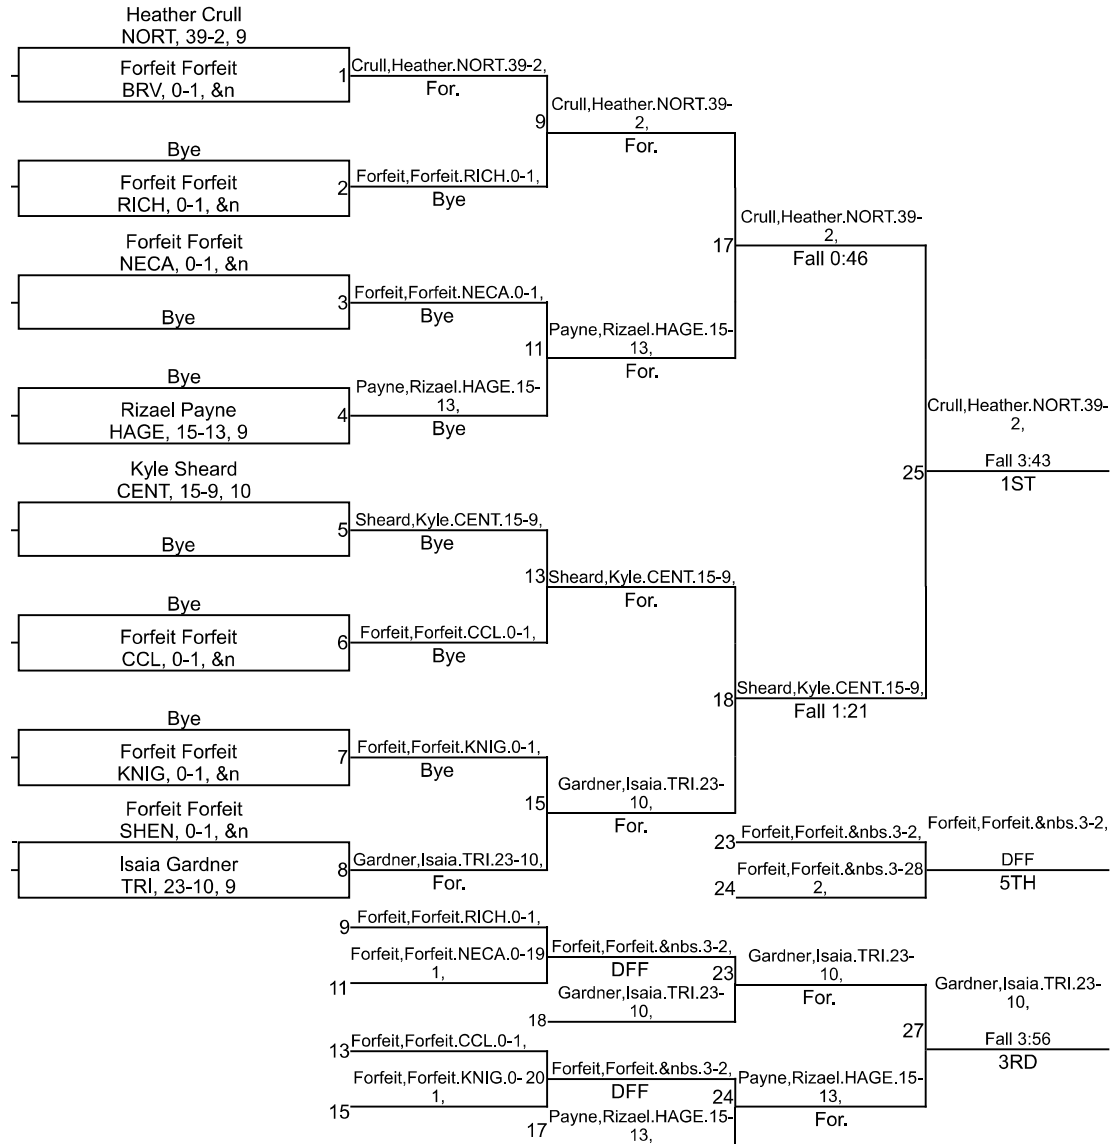

Team Scores

Printed on 02/01/2022 09:41 a.m.

| Team Scores | | |
|-------------|------------------------|-------|
| 1 | Centerville | 310.5 |
| 2 | New Castle | 162.0 |
| 3 | Northeastern | 154.0 |
| 4 | Richmond | 129.0 |
| 5 | Hagerstown | 99.5 |
| 6 | Cambridge City Lincoln | 94.0 |
| 7 | Shenandoah | 92.5 |
| 8 | Tri. | 68.0 |
| 9 | Knightstown | 64.0 |
| 10 | Blue River Valley | 0.0 |

IHSAA Sectional @ Shenandoah Sectional

IHSAA Sectional @ Shenandoah Sectional

113

IHSAA Sectional @ Shenandoah Sectional

120

IHSAA Sectional @ Shenandoah Sectional

126

IHSAA Sectional @ Shenandoah Sectional