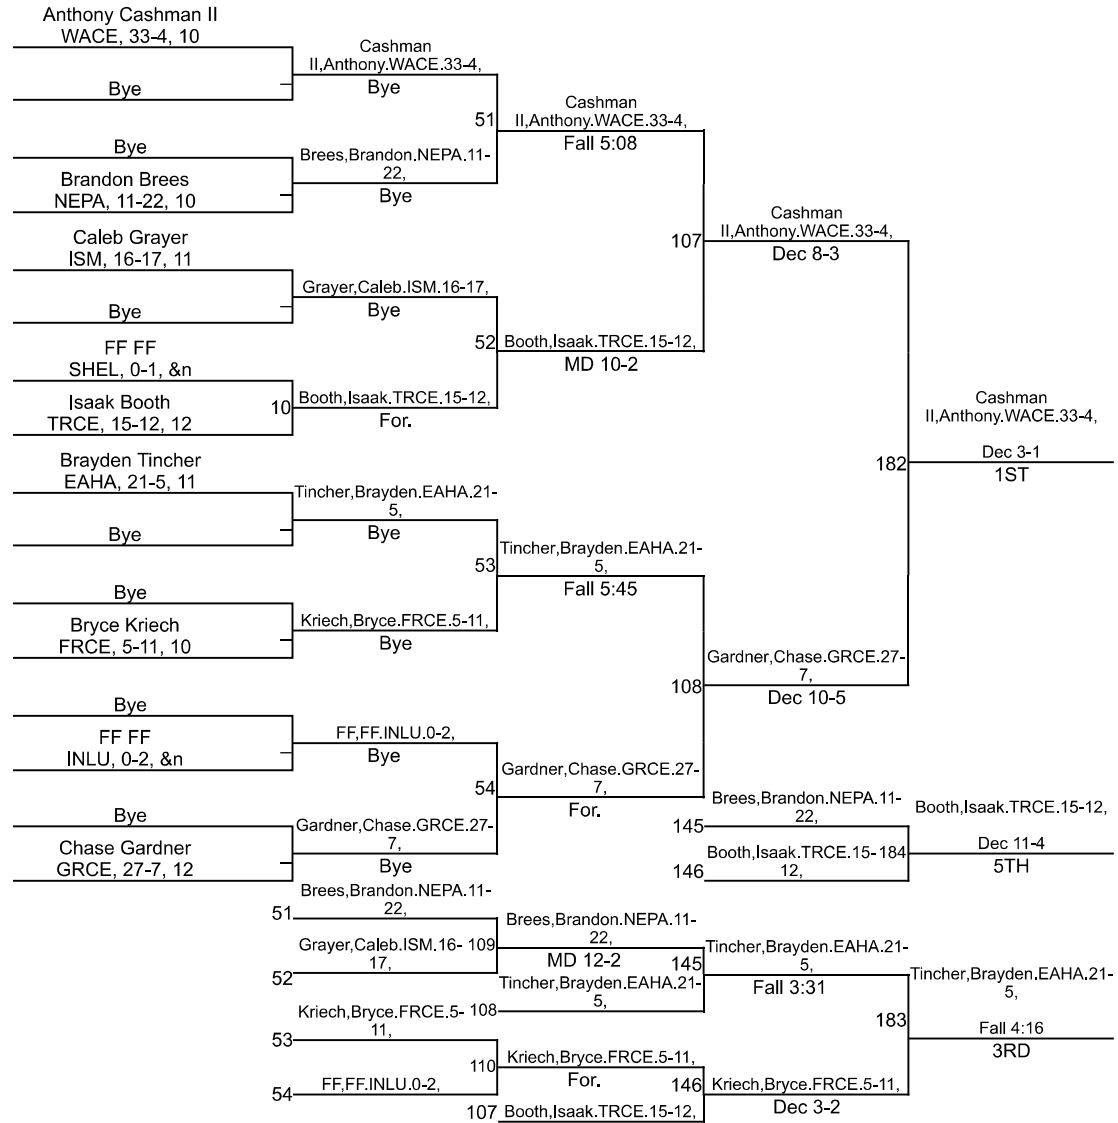

IHSAA Sectional @ Shelbyville

170