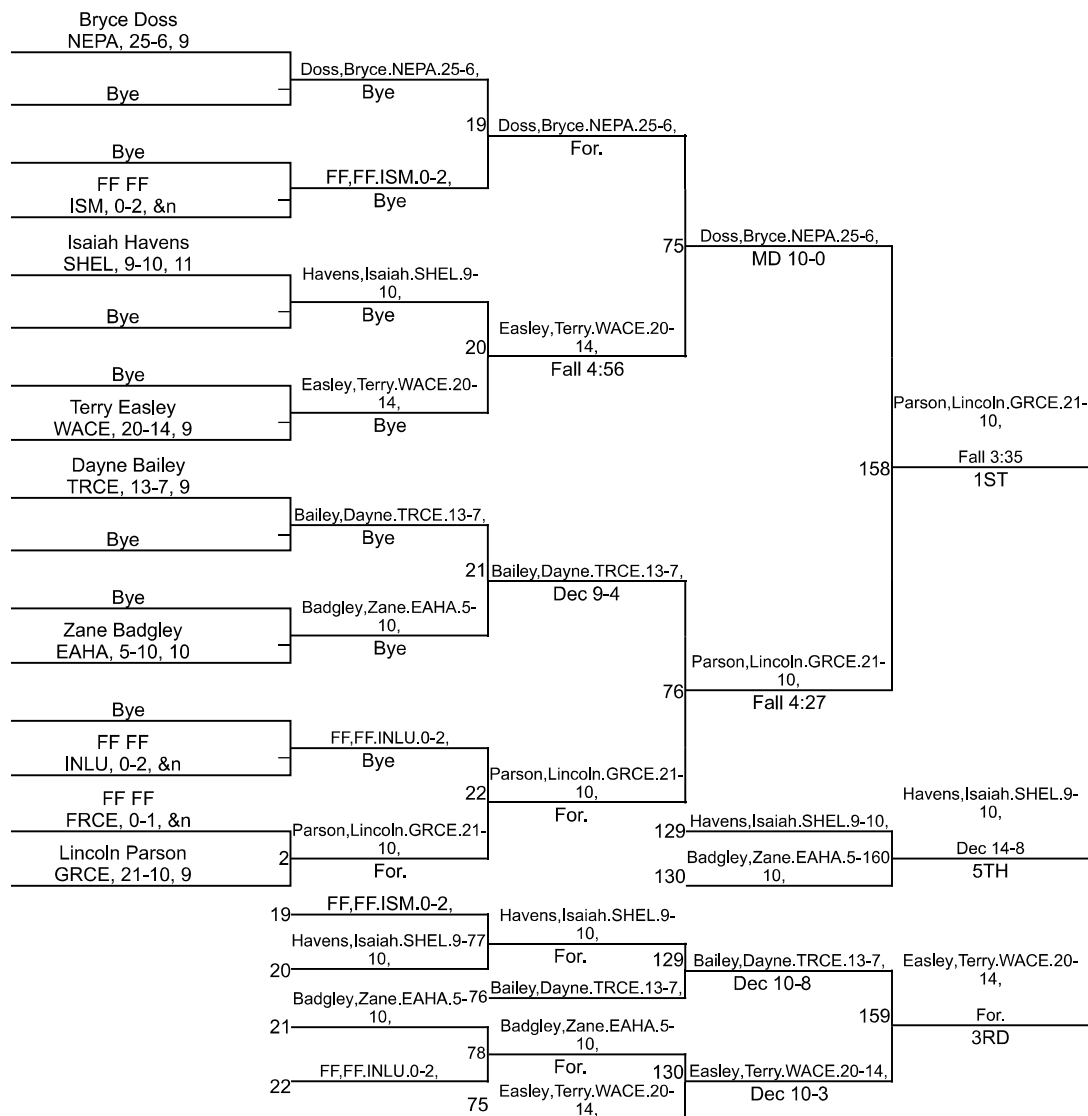

# Team Scores

Printed on 02/01/2022 09:39 a.m.

Team Scores		
1	Warren Central.	253.0
2	Greenfield-Central	224.5
3	Franklin Central	194.0
3	New Palestine	194.0
5	Triton Central	102.0
6	Shelbyville	73.0
7	Eastern Hancock	69.0
8	Indianapolis Lutheran	55.0
9	Indianapolis Sccecina Memorial	39.0

# IHSAA Sectional @ Shelbyville

106

# IHSAA Sectional @ Shelbyville

113