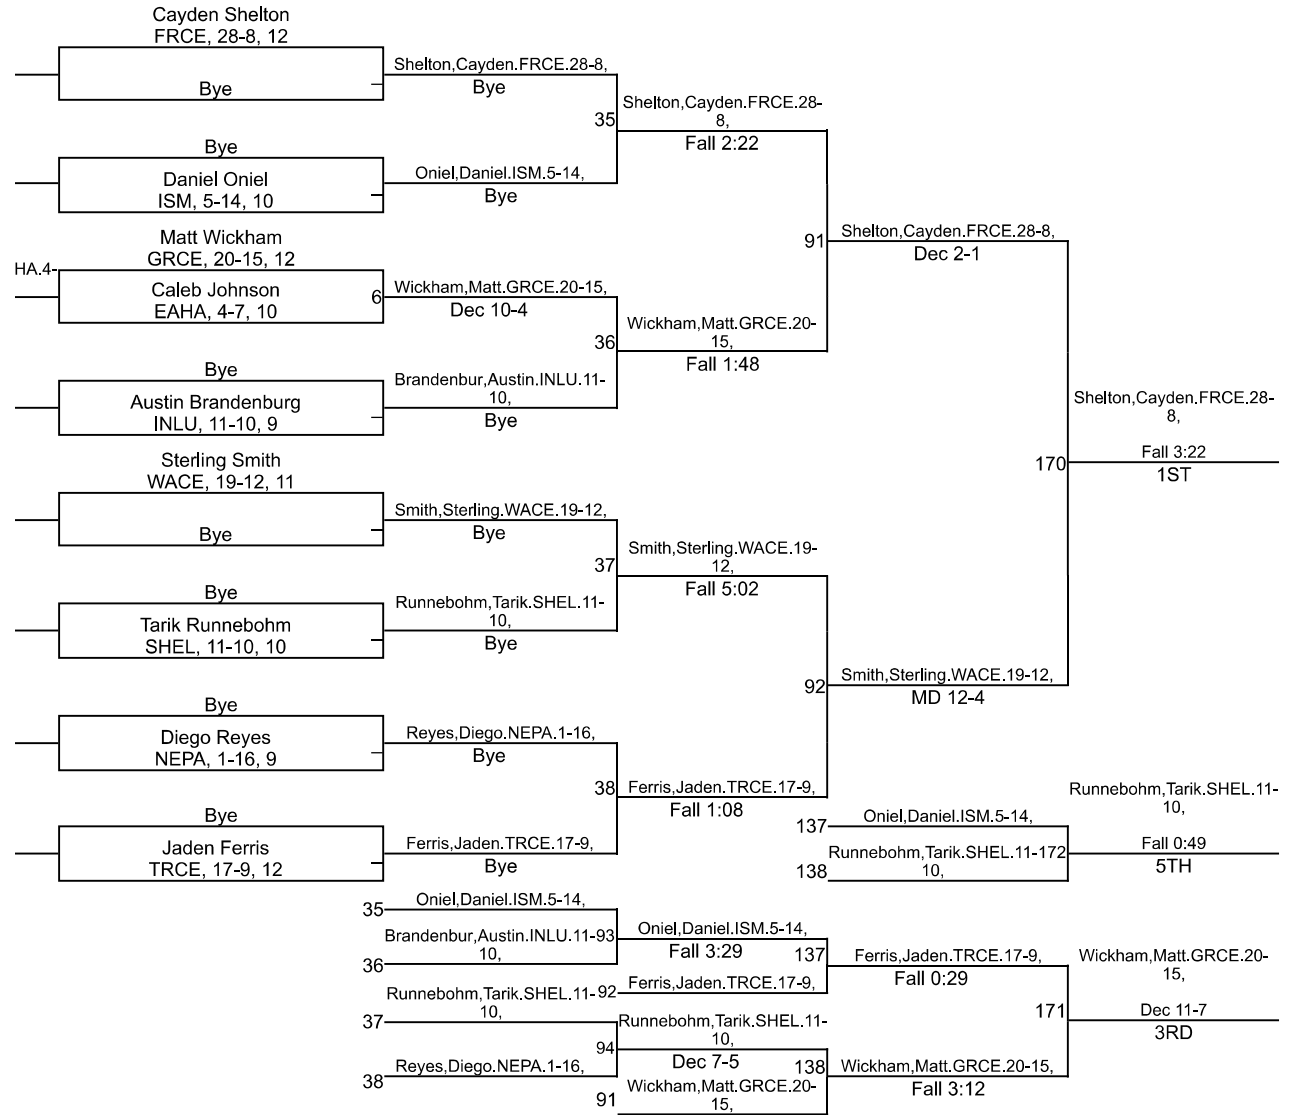

IHSAA Sectional @ Shelbyville

138