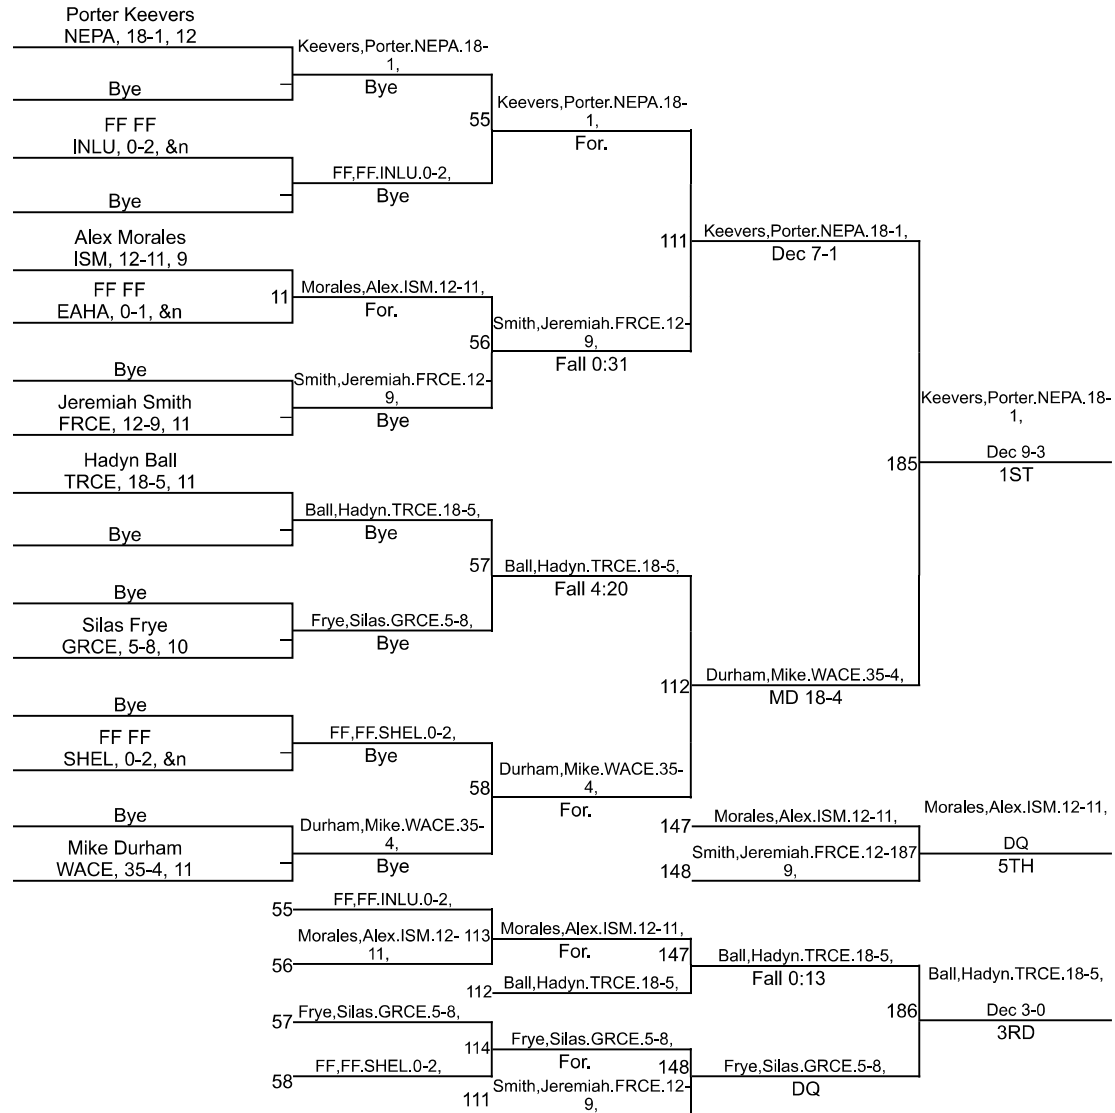

IHSAA Sectional @ Shelbyville

182