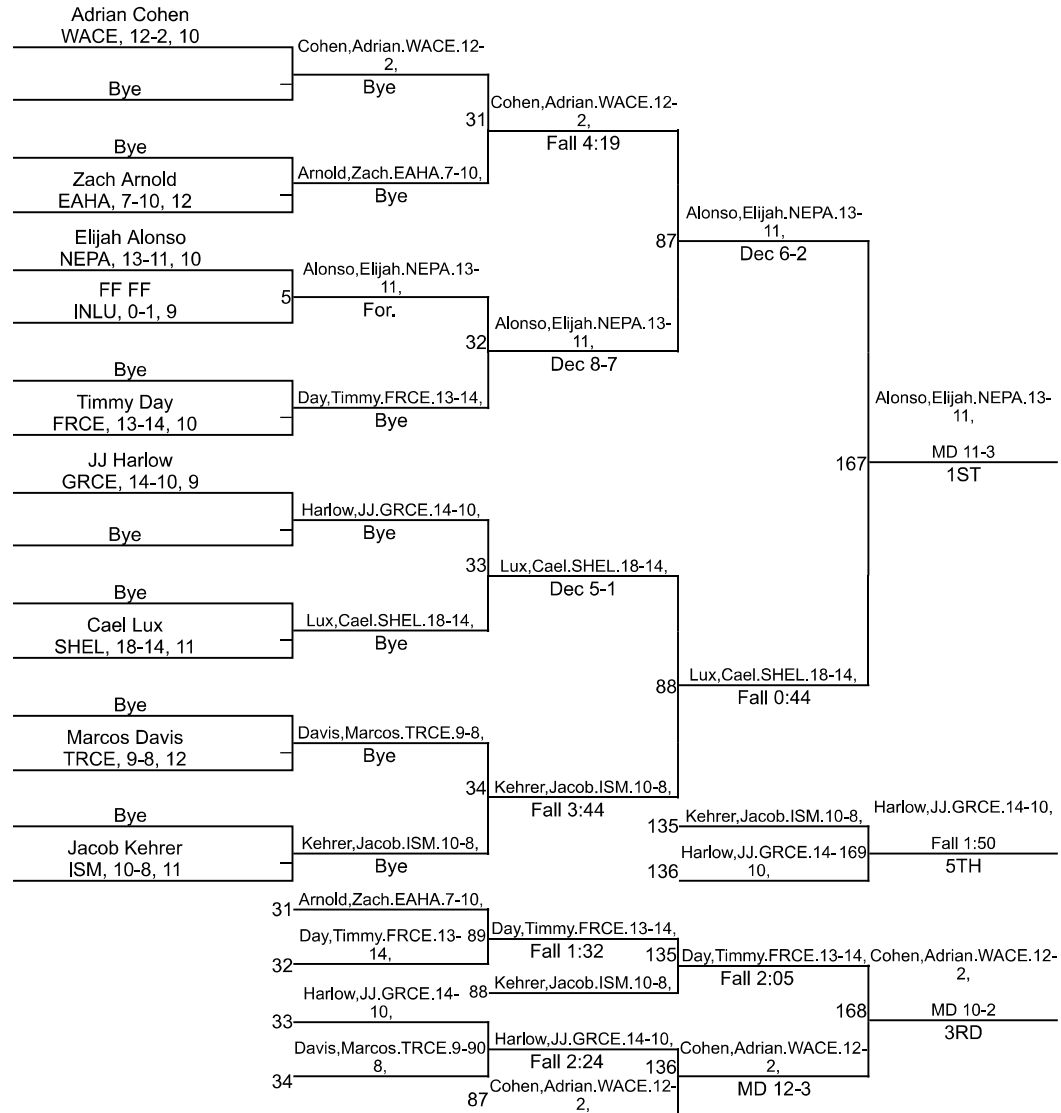

# IHSAA Sectional @ Shelbyville

106

# IHSAA Sectional @ Shelbyville

113

# IHSAA Sectional @ Shelbyville

132