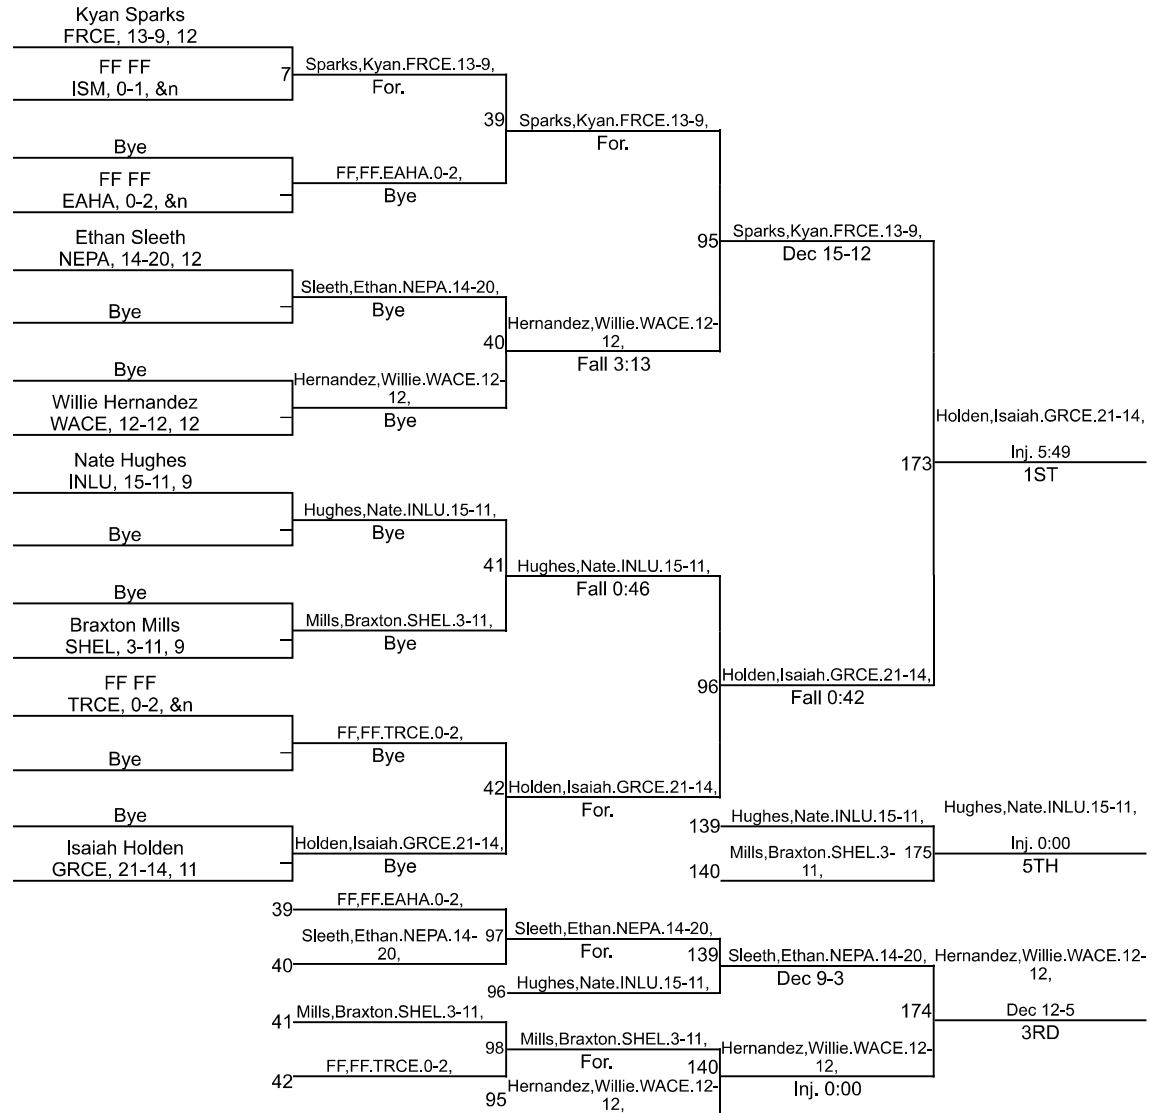

IHSAA Sectional @ Shelbyville

145