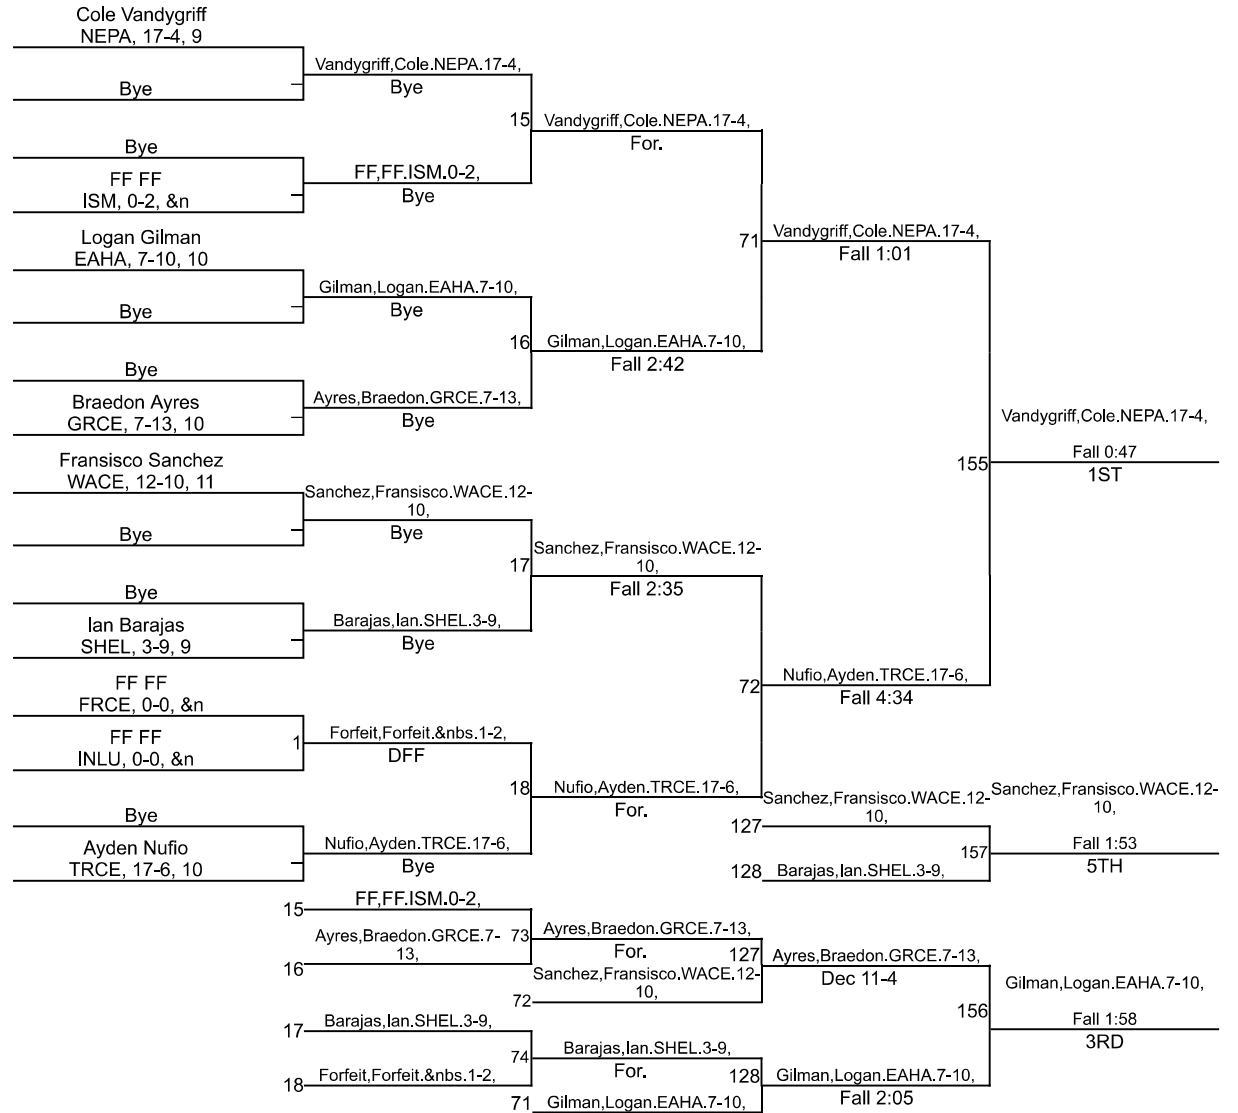

# Team Scores

Printed on 02/01/2022 09:39 a.m.

Team Scores		
1	Warren Central.	253.0
2	Greenfield-Central	224.5
3	Franklin Central	194.0
3	New Palestine	194.0
5	Triton Central	102.0
6	Shelbyville	73.0
7	Eastern Hancock	69.0
8	Indianapolis Lutheran	55.0
9	Indianapolis Sccecina Memorial	39.0

# IHSAA Sectional @ Shelbyville

106

# IHSAA Sectional @ Shelbyville

113