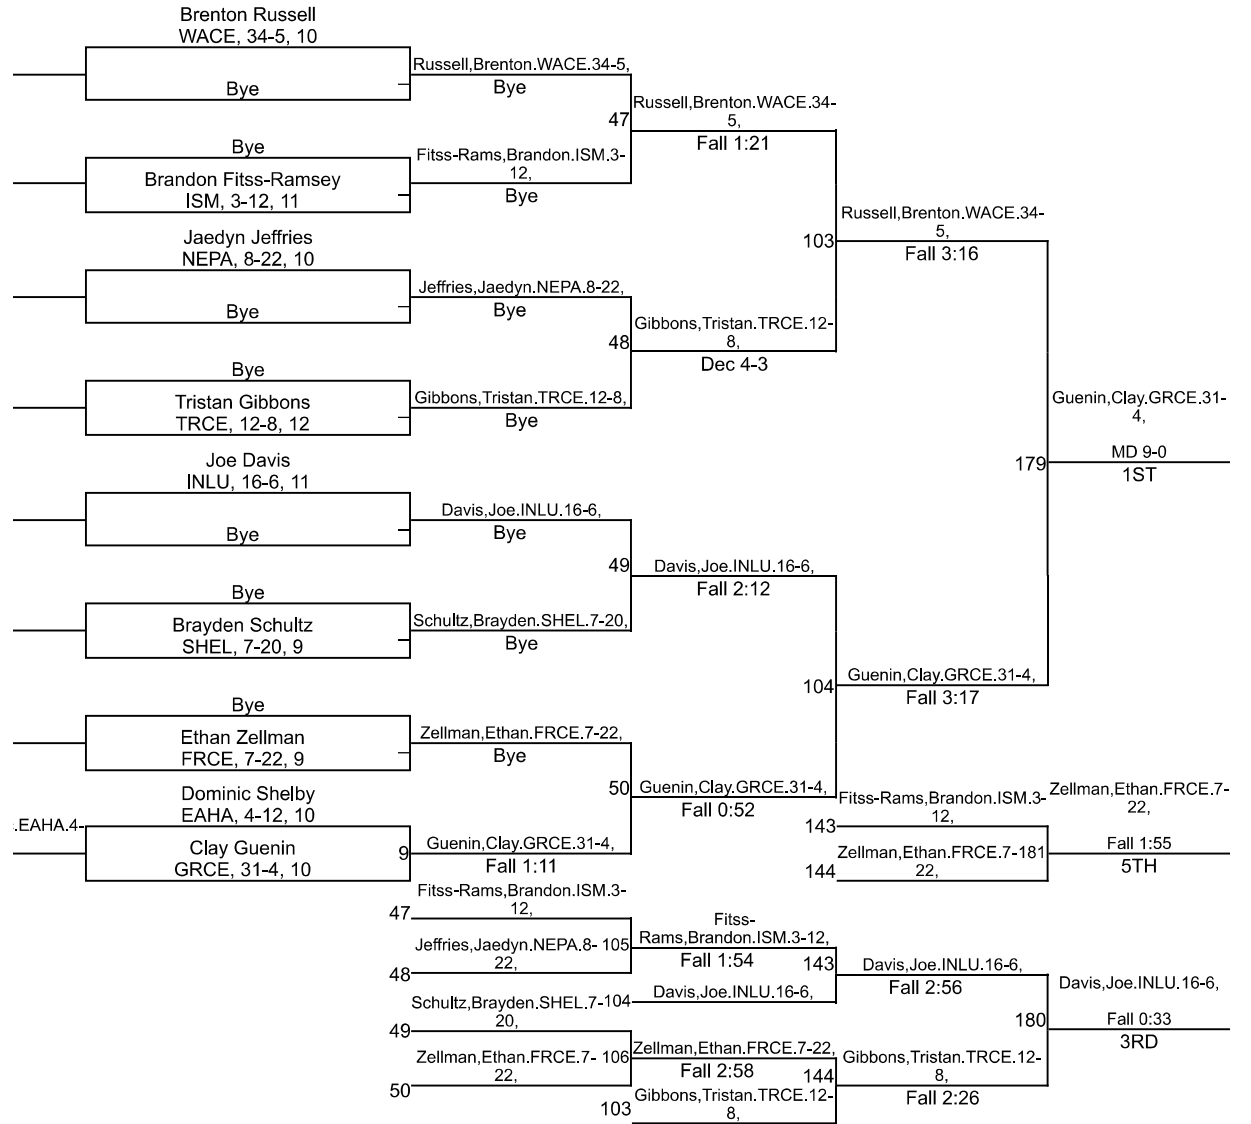

# IHSAA Sectional @ Shelbyville

145

# IHSAA Sectional @ Shelbyville

160