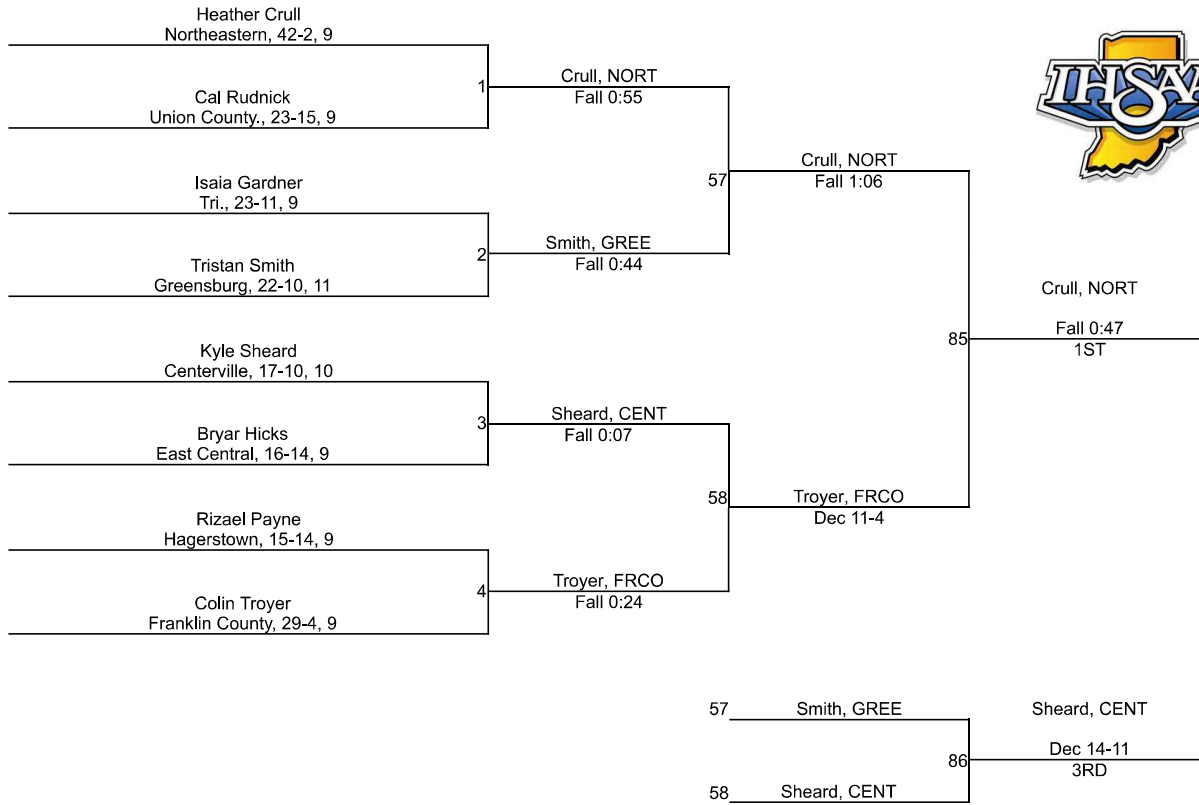

Team Scores

Printed on 02/05/2022 10:14 p.m.

Team Scores		
1	East Central	175.0
2	Centerville	112.0
3	Union County.	70.0
4	Lawrenceburg	67.0
5	New Castle	54.0
6	Connersville	49.5
7	Batesville	49.0
8	Greensburg	44.0
9	Northeastern	43.0
10	South Dearborn	38.0
11	Franklin County	31.0
12	Shenandoah	26.0
13	Richmond	15.0
14	Rushville Consolidated	14.0
15	Cambridge City Lincoln	13.0
16	Hagerstown	8.0
17	Knightstown	6.0
18	Milan	0.0
18	Tri.	0.0

IHSAA Regional @ Richmond Regional

106