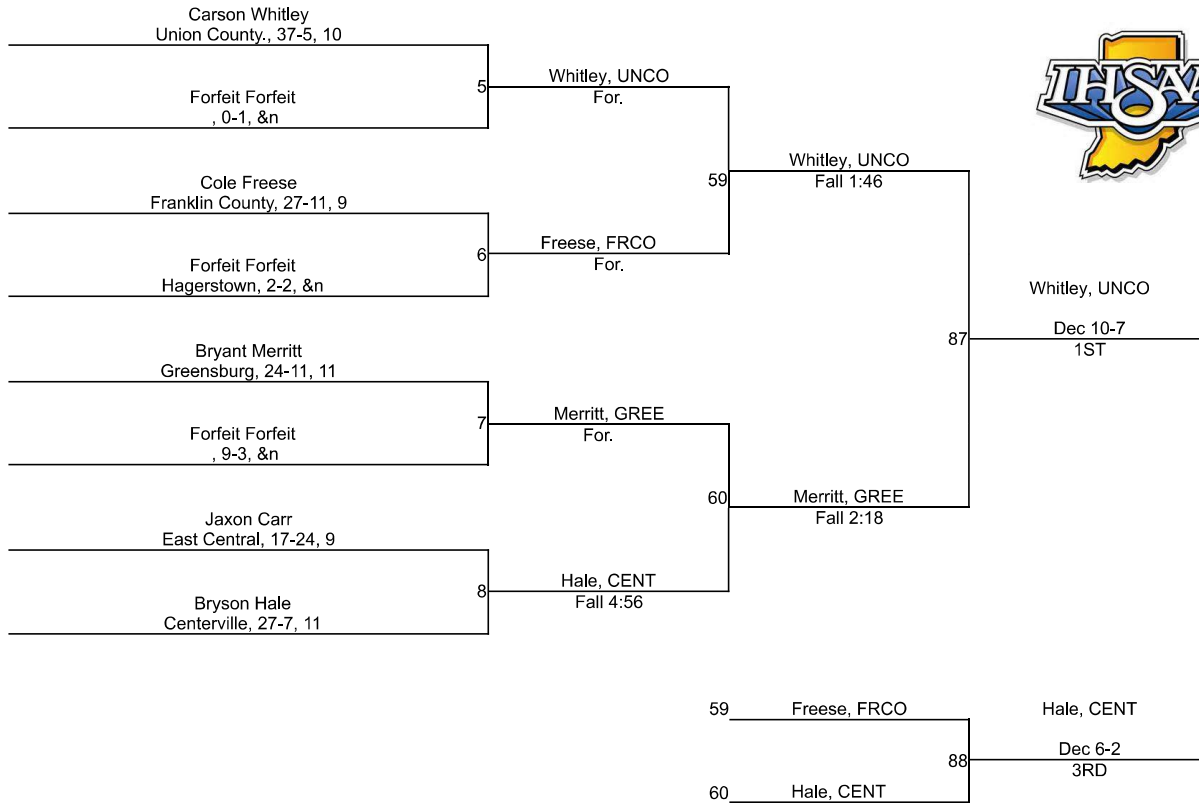

Team Scores

Printed on 02/05/2022 10:14 p.m.

Team Scores		
1	East Central	175.0
2	Centerville	112.0
3	Union County.	70.0
4	Lawrenceburg	67.0
5	New Castle	54.0
6	Connersville	49.5
7	Batesville	49.0
8	Greensburg	44.0
9	Northeastern	43.0
10	South Dearborn	38.0
11	Franklin County	31.0
12	Shenandoah	26.0
13	Richmond	15.0
14	Rushville Consolidated	14.0
15	Cambridge City Lincoln	13.0
16	Hagerstown	8.0
17	Knightstown	6.0
18	Milan	0.0
18	Tri.	0.0

IHSAA Regional @ Richmond Regional

106

IHSAA Regional @ Richmond Regional

113

IHSAA Regional @ Richmond Regional

120

IHSAA Regional @ Richmond Regional

126