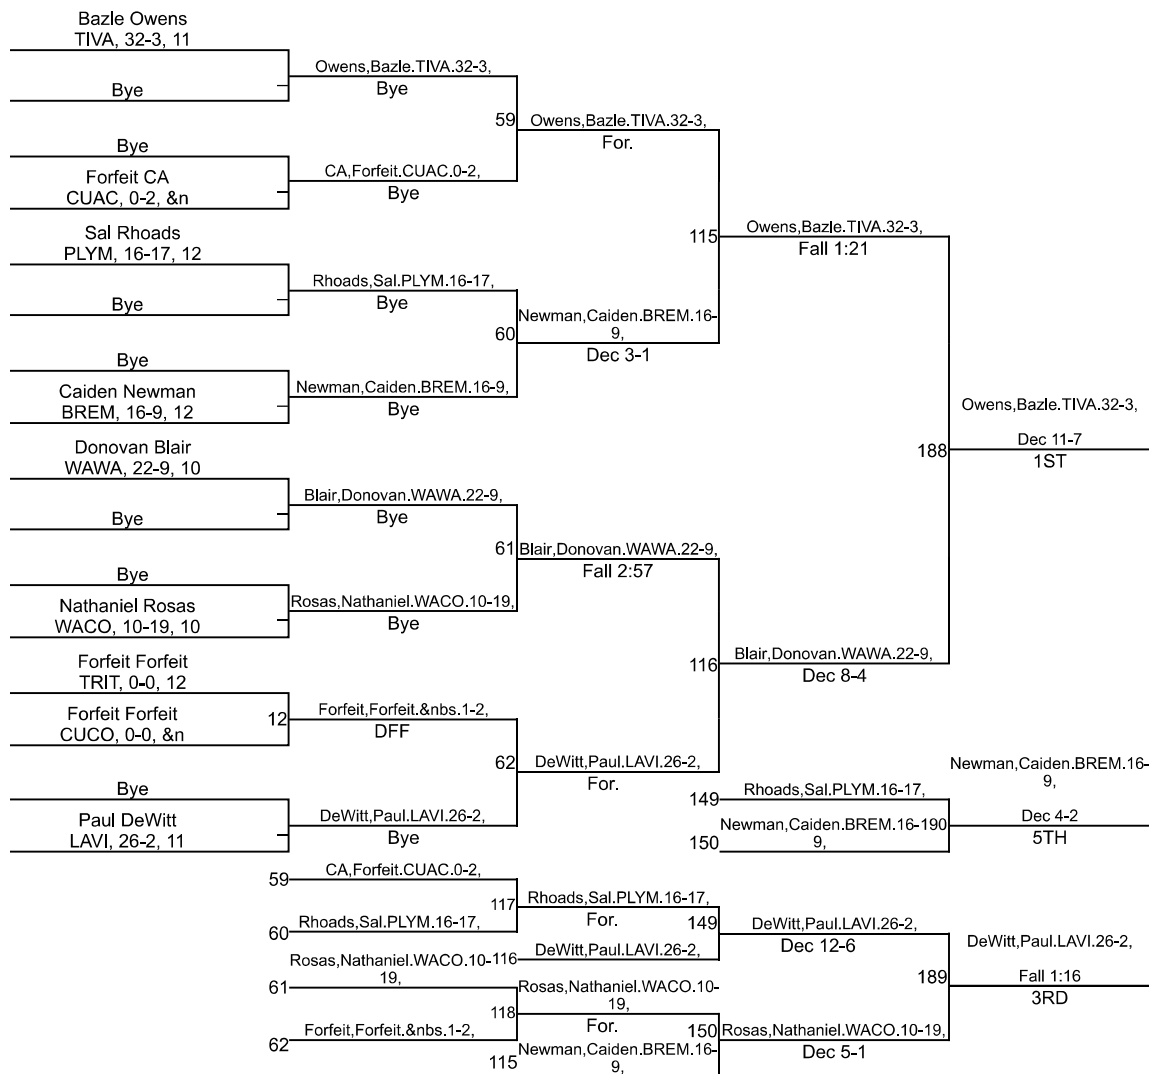

# IHSAA Sectional @ Plymouth Sectional

160

# IHSAA Sectional @ Plymouth Sectional

195