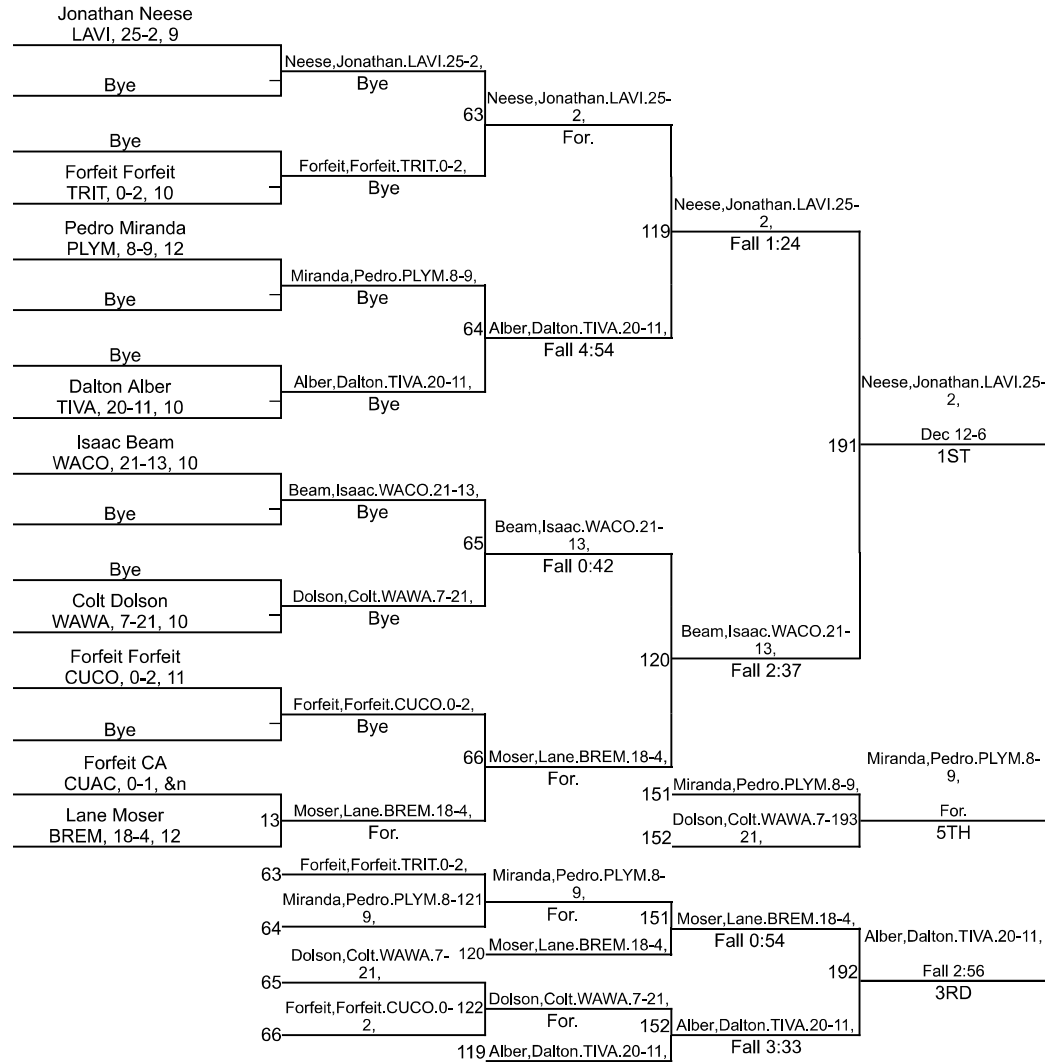

IHSAA Sectional @ Plymouth Sectional

220