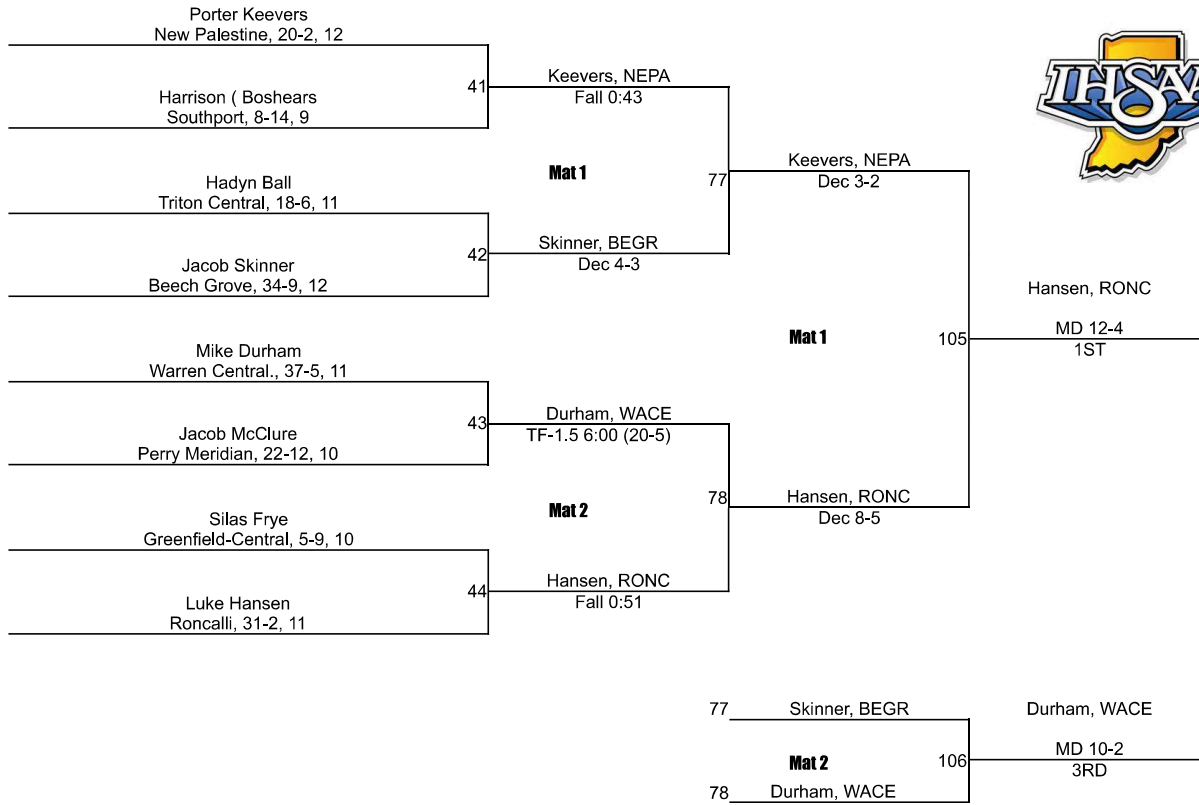

IHSAA Regional @ Perry Meridian Regional

182