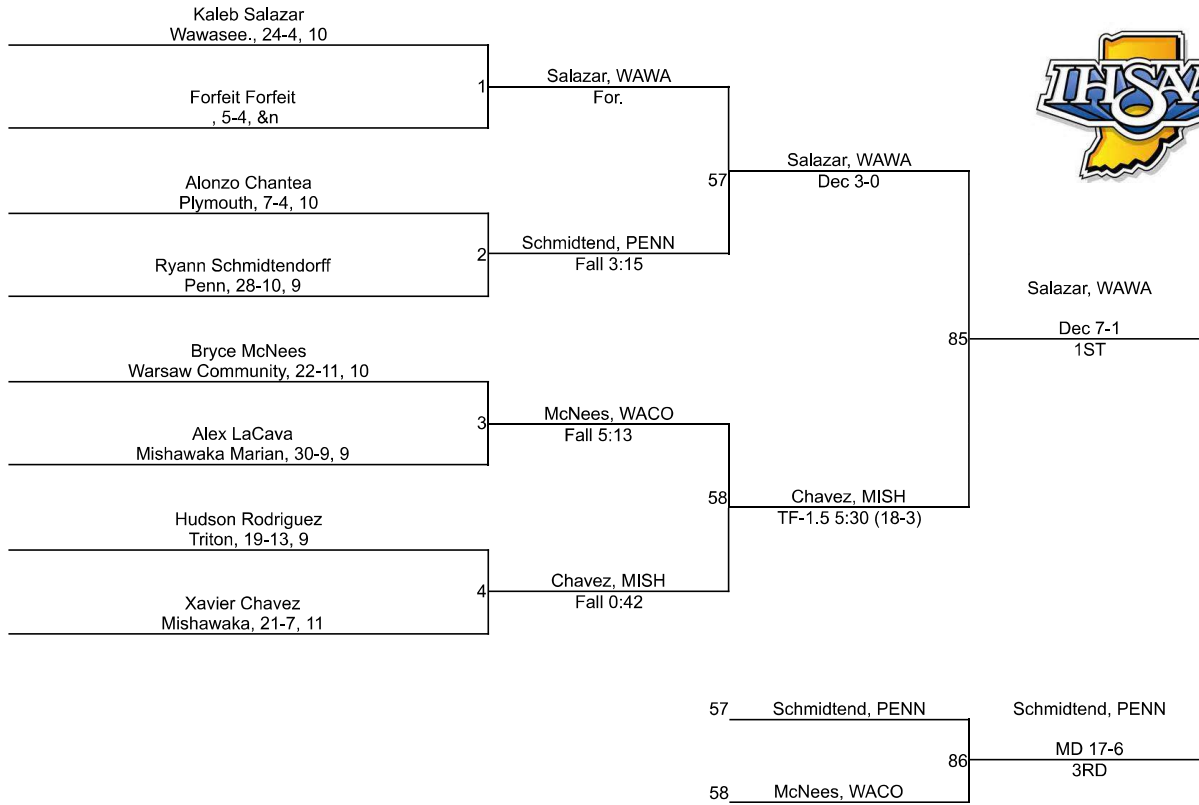

Team Scores

Printed on 02/05/2022 10:06 p.m.

Team Scores		
1	Penn	214.5
2	Mishawaka	176.5
3	Wawasee.	106.5
4	Plymouth	78.0
5	Warsaw Community	73.0
6	Tippecanoe Valley	72.0
7	LaVille	34.0
8	South Bend Riley	28.5
9	South Bend Saint Joseph	9.0
10	South Bend Adams	8.0
10	Triton	8.0
12	Bremen	6.0
13	Culver Academies	0.0
13	Culver Community	0.0
13	Mishawaka Marian	0.0
13	South Bend Clay	0.0
13	South Bend Washington.	0.0

IHSAA Regional @ Penn Regional

106