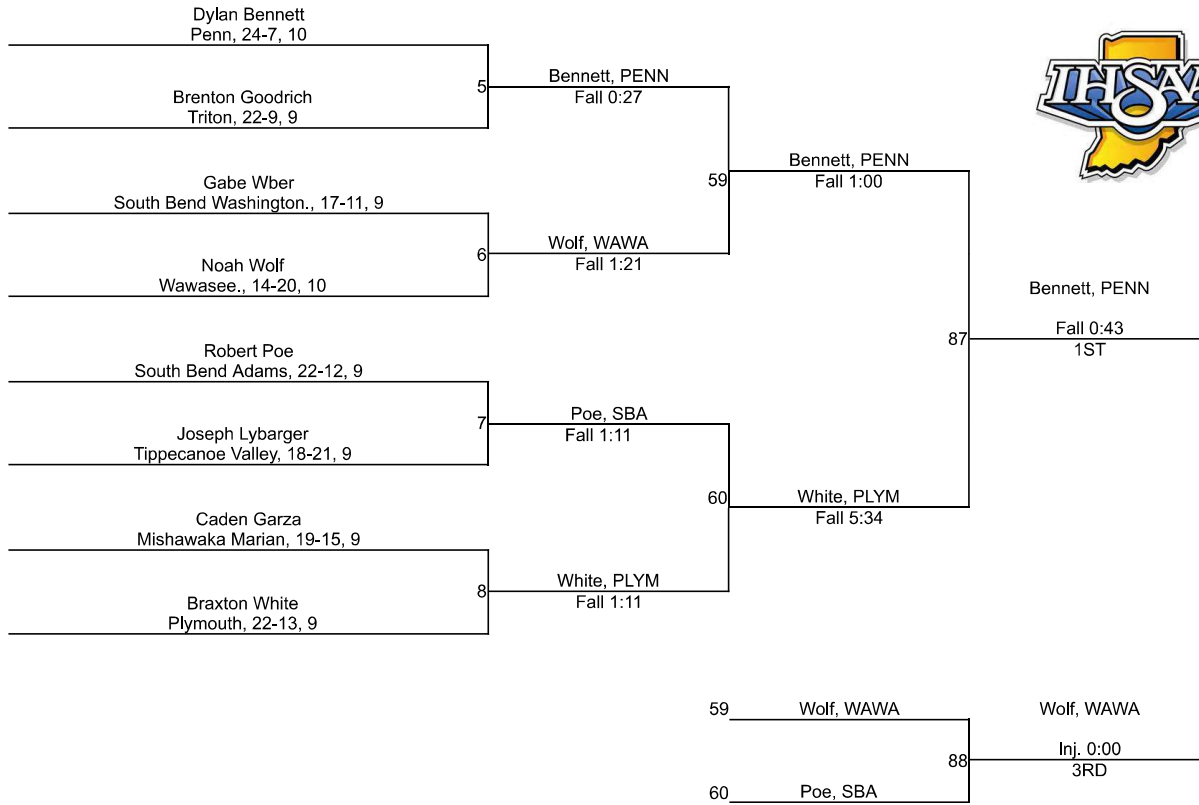

Team Scores

Printed on 02/05/2022 10:06 p.m.

Team Scores		
1	Penn	214.5
2	Mishawaka	176.5
3	Wawasee.	106.5
4	Plymouth	78.0
5	Warsaw Community	73.0
6	Tippecanoe Valley	72.0
7	LaVille	34.0
8	South Bend Riley	28.5
9	South Bend Saint Joseph	9.0
10	South Bend Adams	8.0
10	Triton	8.0
12	Bremen	6.0
13	Culver Academies	0.0
13	Culver Community	0.0
13	Mishawaka Marian	0.0
13	South Bend Clay	0.0
13	South Bend Washington.	0.0

IHSAA Regional @ Penn Regional

106

IHSAA Regional @ Penn Regional

113

IHSAA Regional @ Penn Regional

120

IHSAA Regional @ Penn Regional

126