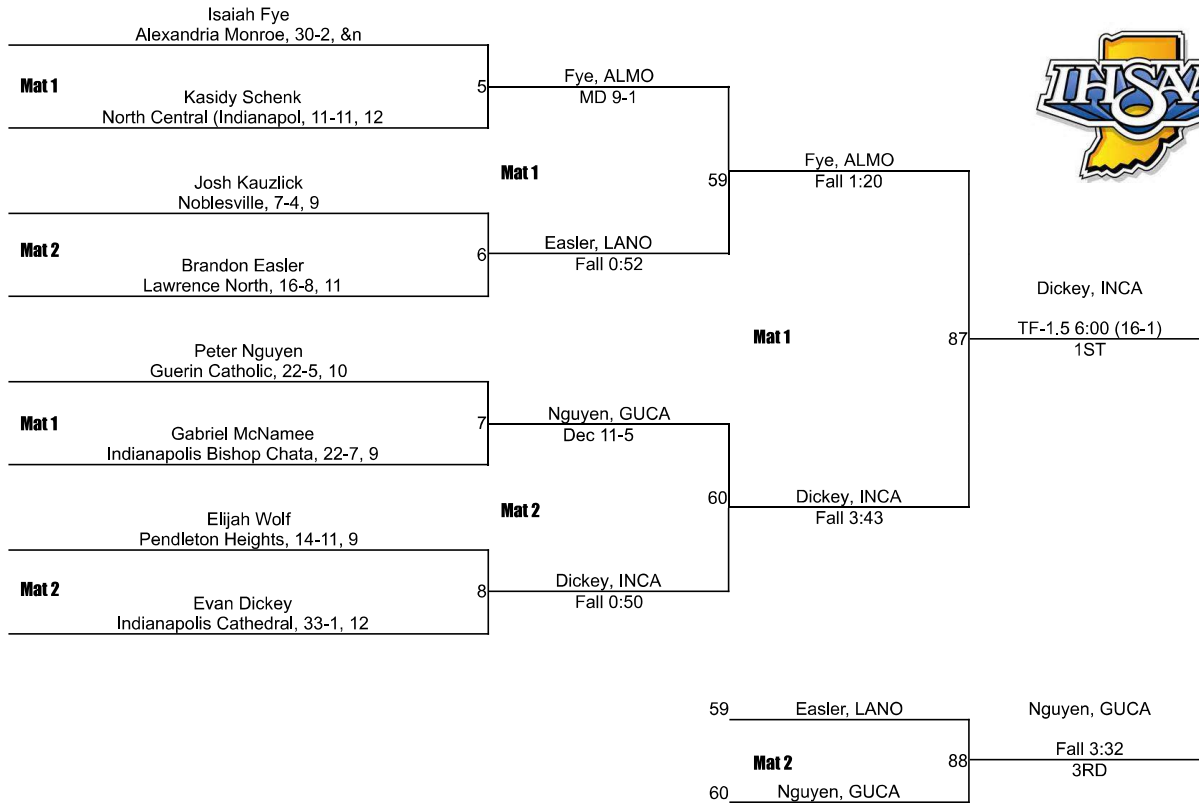

Team Scores

Printed on 02/05/2022 09:53 p.m.

Team Scores		
1	Indianapolis Cathedral	233.5
2	Hamilton Heights	93.0
3	Mt. Vernon (Fortville)	70.0
4	North Central (Indianapolis).	59.5
5	Indianapolis Bishop Chatard	54.0
5	Noblesville	54.0
7	Alexandria Monroe	48.0
8	Pendleton Heights	37.5
9	Lawrence North	32.0
10	Frankton	31.0
11	Indianapolis Arsenal Technical	22.0
12	Anderson	13.0
12	Brebeuf Jesuit Preparatory	13.0
14	Guerin Catholic	11.0
14	Tipton.	11.0
16	Elwood Community	0.0
16	Lapel	0.0
16	Lawrence Central	0.0

IHSAA Regional @ Pendleton Heights Regional

106

IHSAA Regional @ Pendleton Heights Regional

113

IHSAA Regional @ Pendleton Heights Regional

120

IHSAA Regional @ Pendleton Heights Regional

126