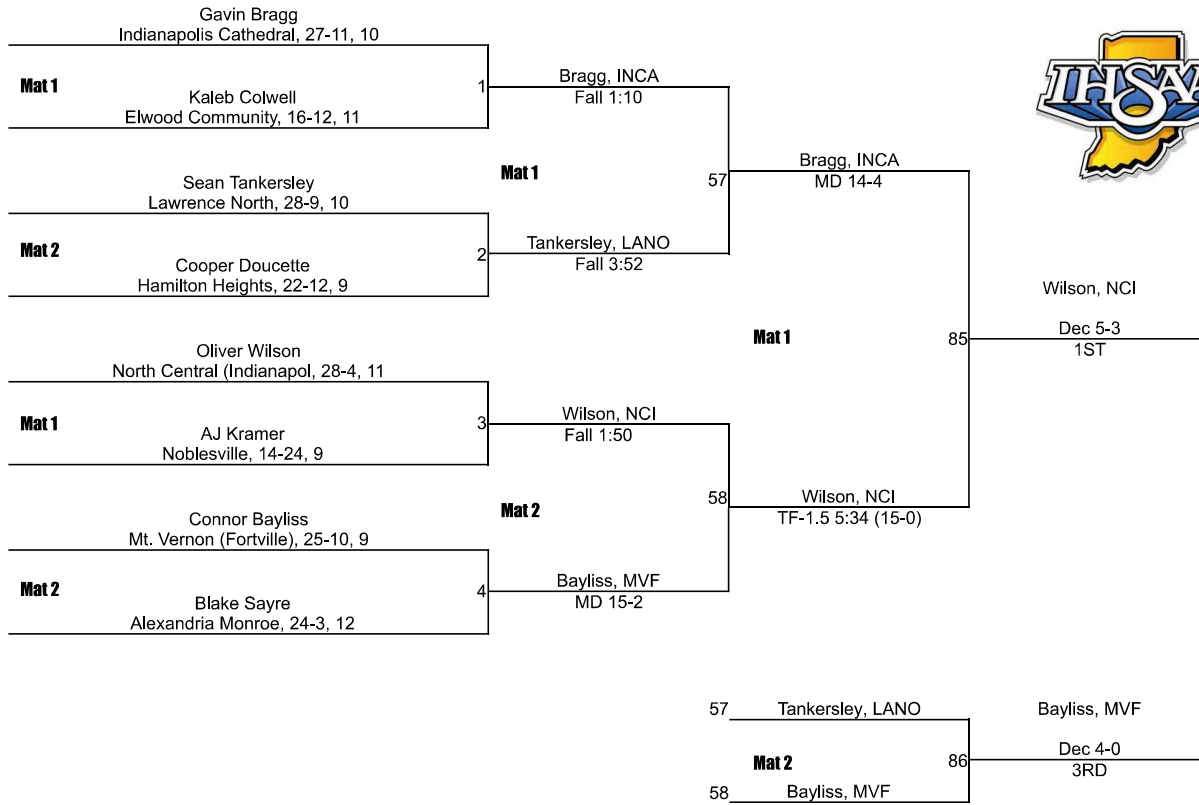

Team Scores

Printed on 02/05/2022 09:53 p.m.

Team Scores		
1	Indianapolis Cathedral	233.5
2	Hamilton Heights	93.0
3	Mt. Vernon (Fortville)	70.0
4	North Central (Indianapolis).	59.5
5	Indianapolis Bishop Chatard	54.0
5	Noblesville	54.0
7	Alexandria Monroe	48.0
8	Pendleton Heights	37.5
9	Lawrence North	32.0
10	Frankton	31.0
11	Indianapolis Arsenal Technical	22.0
12	Anderson	13.0
12	Brebeuf Jesuit Preparatory	13.0
14	Guerin Catholic	11.0
14	Tipton.	11.0
16	Elwood Community	0.0
16	Lapel	0.0
16	Lawrence Central	0.0

IHSAA Regional @ Pendleton Heights Regional

106

IHSAA Regional @ Pendleton Heights Regional

113

IHSAA Regional @ Pendleton Heights Regional

120

IHSAA Regional @ Pendleton Heights Regional

126