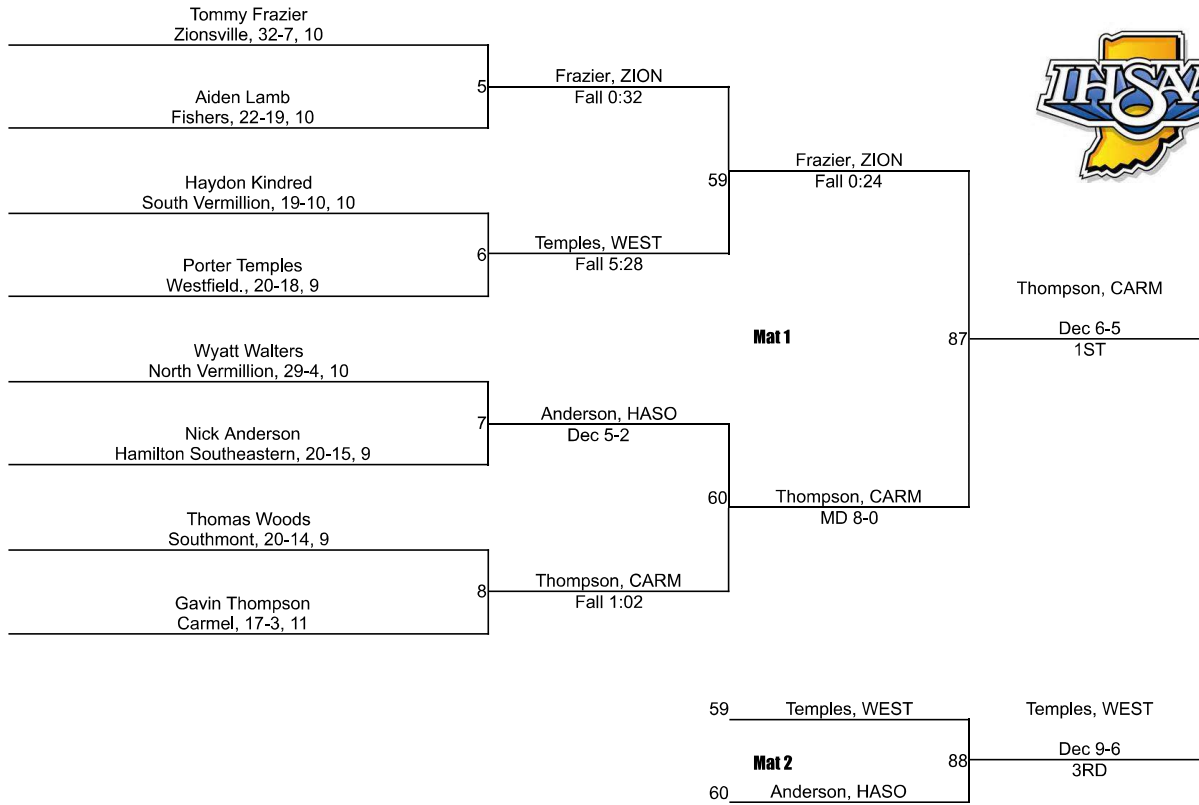

IHSAA Regional @ North Montgomery Regional

113