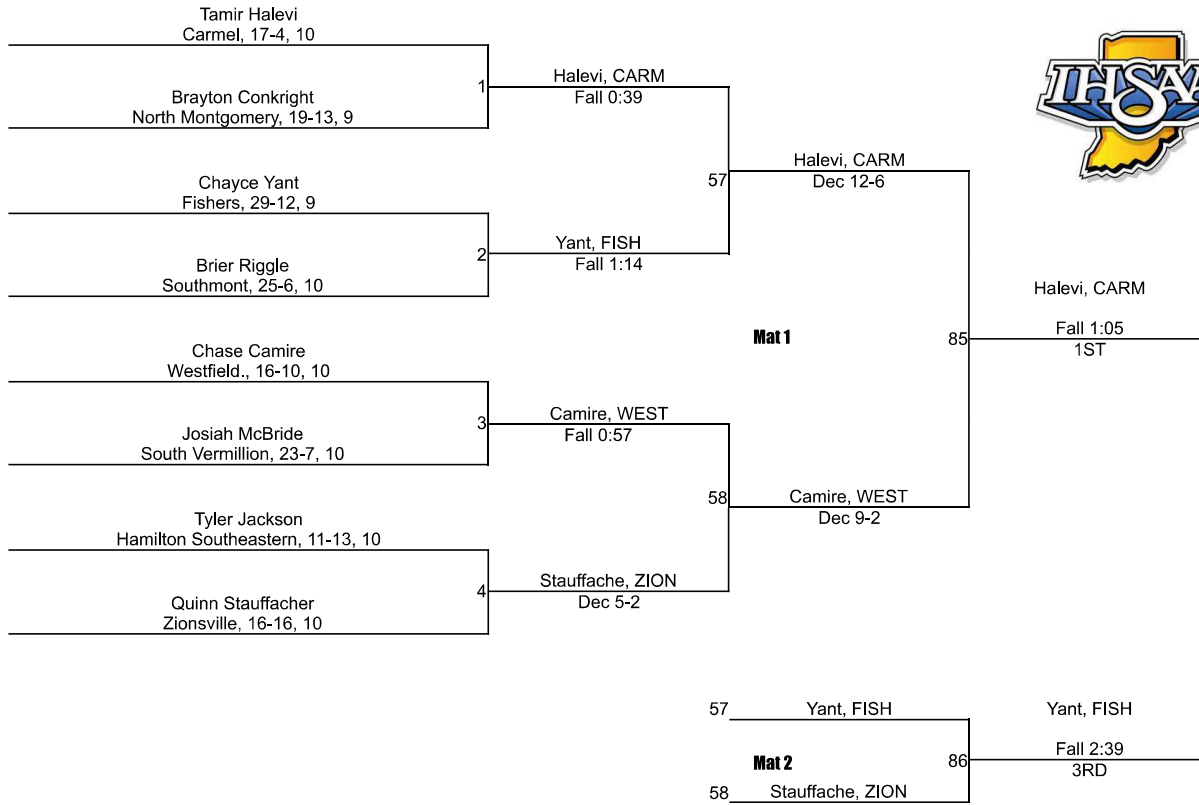

Team Scores

Printed on 02/05/2022 09:48 p.m.

Team Scores		
1	Carmel	175.0
2	Zionsville	136.5
3	Hamilton Southeastern	127.0
4	Westfield.	122.0
5	Fishers	50.0
6	Frankfort	47.0
7	Sheridan	41.0
8	Clinton Central	31.0
9	Rossville	25.0
10	Southmont	22.0
11	Western Boone	14.0
12	Fountain Central	9.0
12	Lebanon	9.0
14	Covington	0.0
14	Crawfordsville	0.0
14	North Montgomery	0.0
14	North Vermillion	0.0
14	Parke Heritage	0.0
14	South Vermillion	0.0

IHSAA Regional @ North Montgomery Regional

106